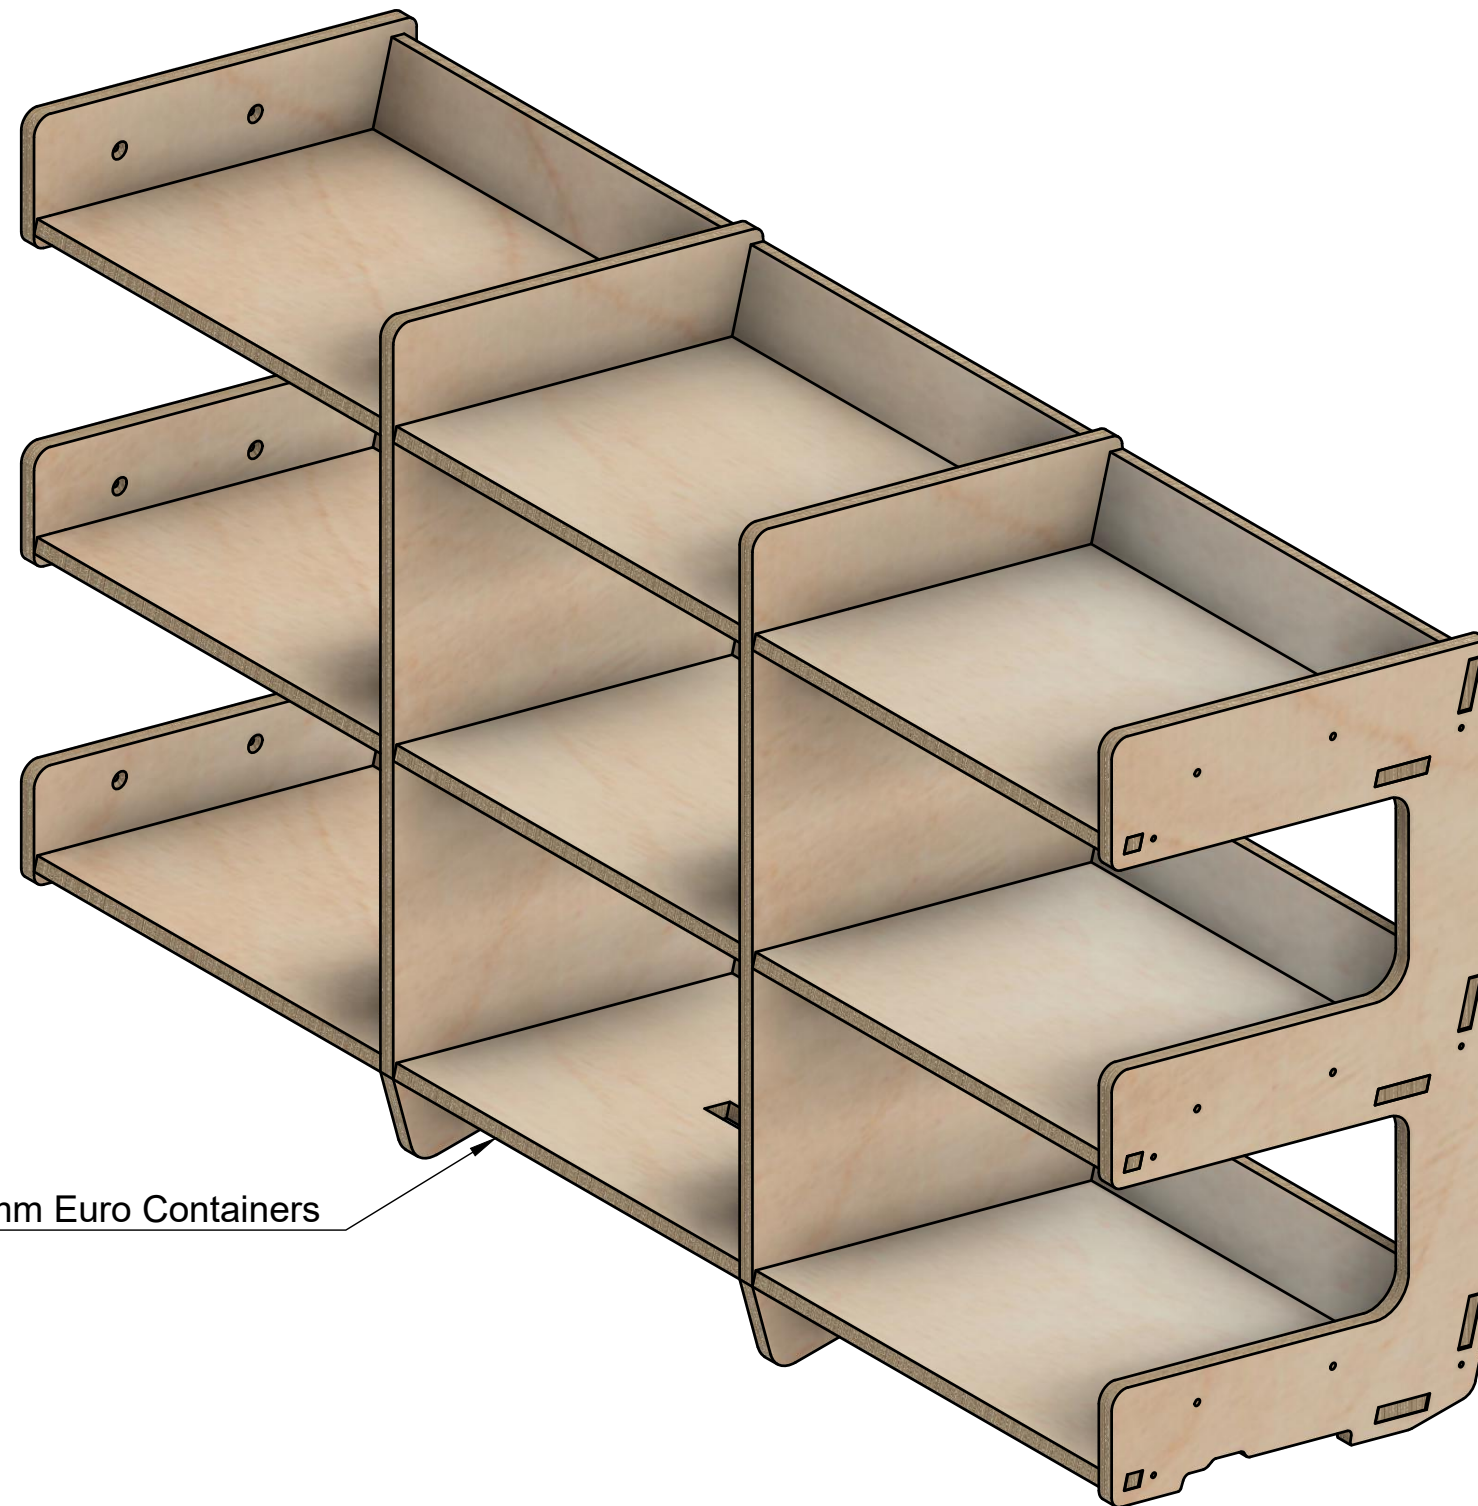

# 1020W | 9 x 220mm Euro Crate Module

SKU: 9EO220\_S01\_NO.1

9x bays for 400x300x220mm Euro Containers

### Notes

- There are 9 bays that fit 400x300x220mm euro containers.
- This module is designed to fit in 1020 internal width sections.

**YOKE VANS**  
info@yoke-van-kits.co.uk  
0208 132 9221

© 2023 Yoke CNC LTD