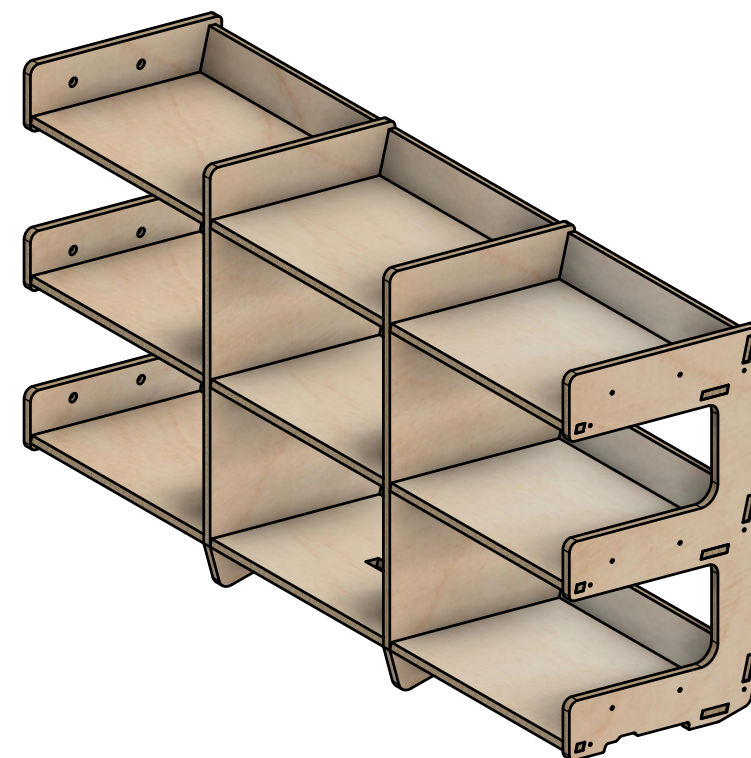

Please read notes below.

1020W | 9 x 220mm Euro Crate Module

SKU: 9EO220_S01_NO.1

Page 2 - External Dimensions

All units in mm

Plywood thickness = 12mm

Notes

- There are 9 bays that fit 400x300x220mm euro containers.
- This module is designed to fit in 1020 internal width sections.

YOKE VANS
info@yoke-van-kits.co.uk
0208 132 9221

© 2023 Yoke CNC LTD