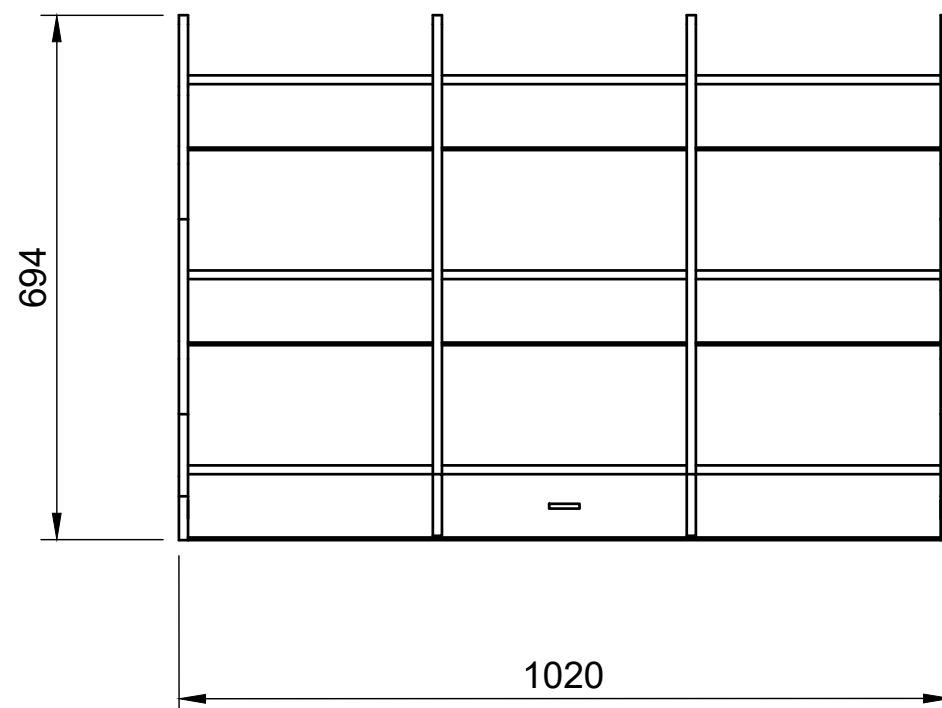

Please read notes below.

1020W | 9 x 220mm Euro Crate Module

SKU: 9EO220_S01_NO.1

Page 2 - External Dimensions

All units in mm

Plywood thickness = 12mm

Notes

- There are 9 bays that fit 400x300x220mm euro containers.
- This module is designed to fit in 1020 internal width sections.

YOKE VANS
info@yoke-van-kits.co.uk
0208 132 9221

© 2023 Yoke CNC LTD