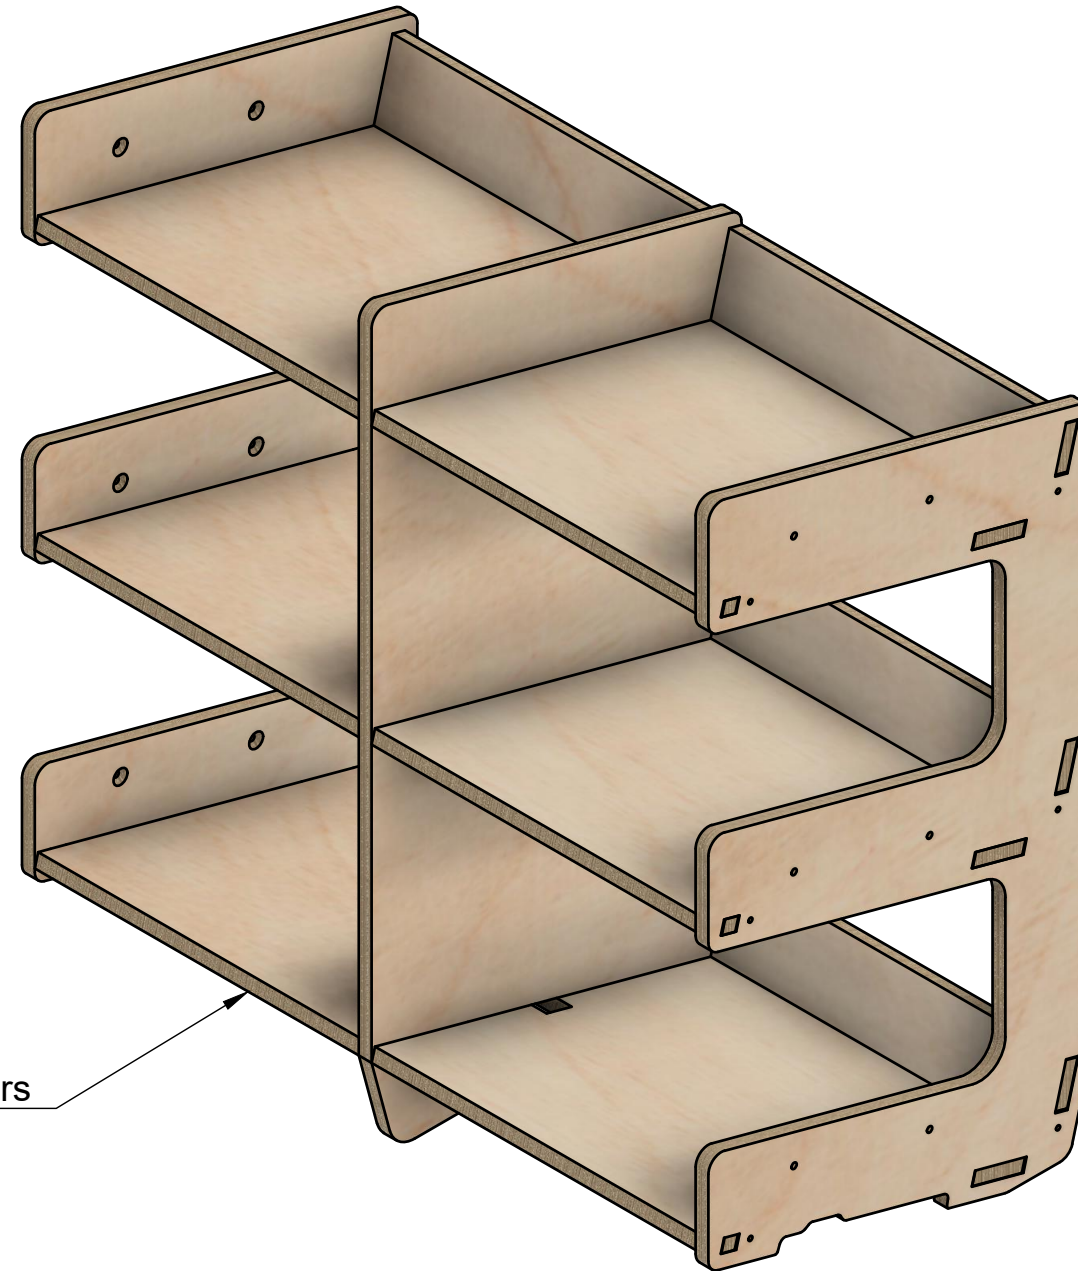

Please read notes below.

642W | 6 x 220mm Euro Crate Module

SKU: 6EO220_S03_NO.2

6 bays for 400x300x220mm Euro Containers

Page 1 - Overview

All units in mm

Plywood thickness = 12mm

Notes

- There are 6 bays that fit 400x300x220mm euro containers.
- This module is designed to fit in 642 internal width sections.

YOKE VANS

info@yoke-van-kits.co.uk

0208 132 9221

© 2023 Yoke CNC LTD

Please read notes below.

642W | 6 x 220mm Euro Crate Module

SKU: 6EO220_S03_NO.2

Page 2 - External Dimensions

All units in mm

Plywood thickness = 12mm

Notes

- There are 6 bays that fit 400x300x220mm euro containers.
- This module is designed to fit in 642 internal width sections.