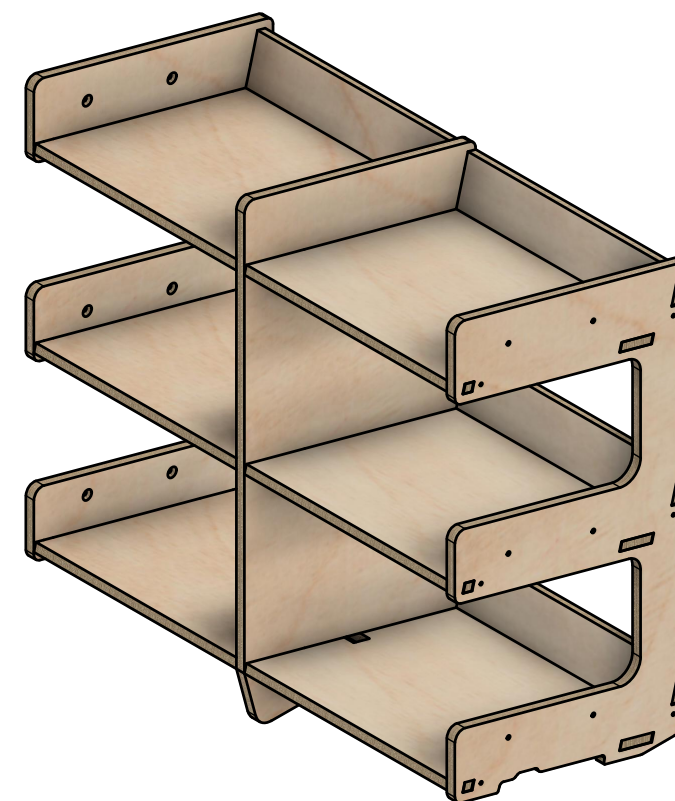

- There are 6 bays that fit 400x300x220mm euro containers.
- This module is designed to fit in 642 internal width sections.

YOKE VANS

info@yoke-van-kits.co.uk

0208 132 9221

© 2023 Yoke CNC LTD

Please read notes below.

642W | 6 x 220mm Euro Crate Module

SKU: 6EO220_S03_NO.2

Page 2 - External Dimensions

All units in mm

Plywood thickness = 12mm

Notes

- There are 6 bays that fit 400x300x220mm euro containers.
- This module is designed to fit in 642 internal width sections.