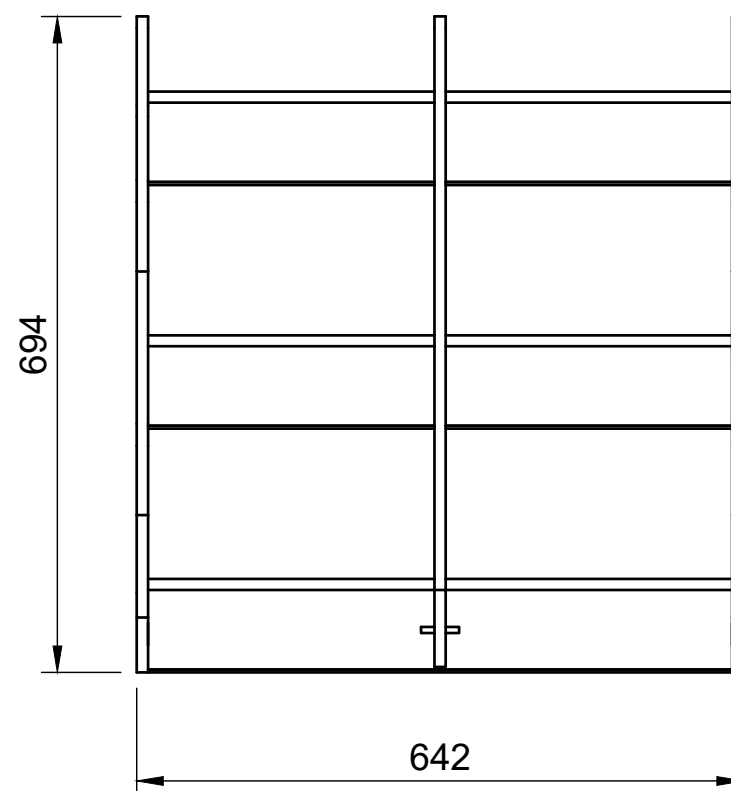

- There are 6 bays that fit 400x300x220mm euro containers.
- This module is designed to fit in 642 internal width sections.

YOKE VANS

info@yoke-van-kits.co.uk

0208 132 9221

© 2023 Yoke CNC LTD

Please read notes below.

642W | 6 x 220mm Euro Crate Module

SKU: 6EO220_S03_NO.2

Page 2 - External Dimensions

All units in mm

Plywood thickness = 12mm

Notes

- There are 6 bays that fit 400x300x220mm euro containers.
- This module is designed to fit in 642 internal width sections.