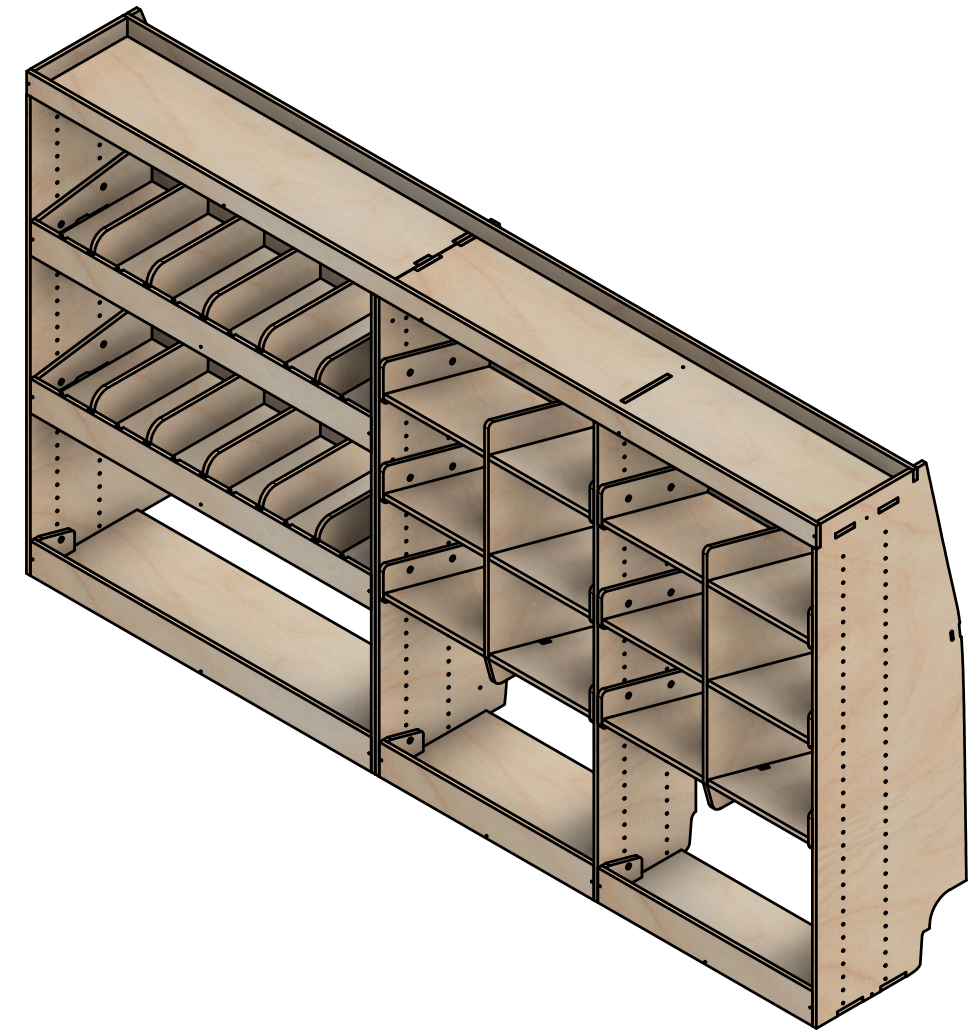

Combo No.9

SKU: FDCU_13-23_L2H1_C9

Page 2 - External Dimensions

All units in mm

Plywood thickness = 12mm

Notes

- All dimensions on this page are external.

YOKE VANS

info@yoke-van-kits.co.uk

0208 132 9221

© 2023 Yoke CNC LTD