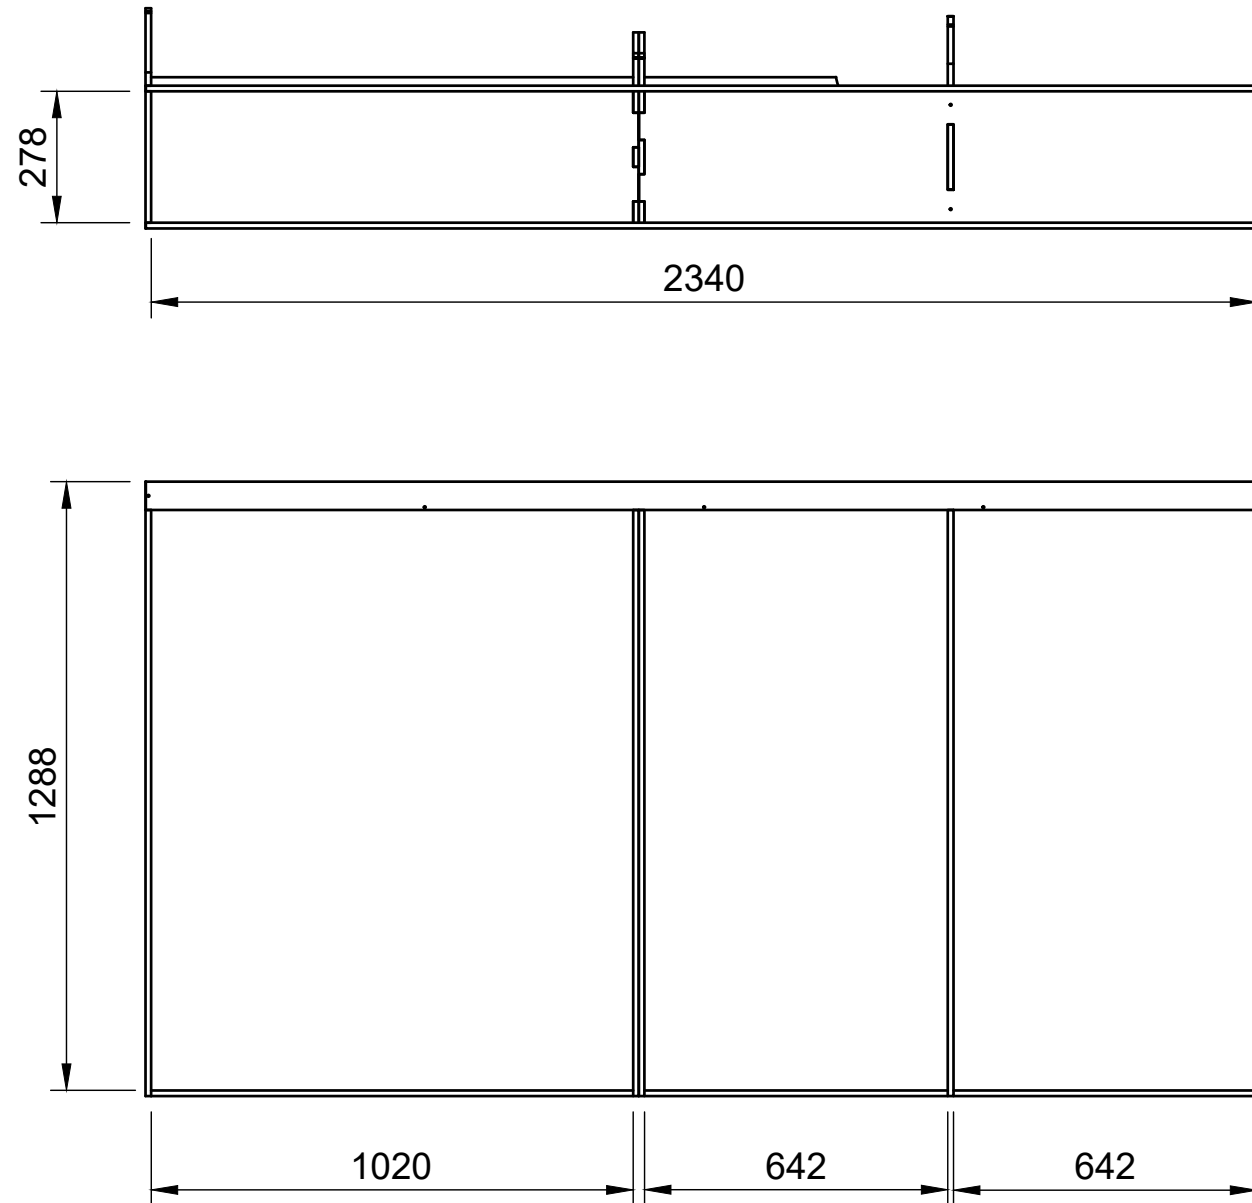

Combo No.9

SKU: FDCU_13-23_L2H1_C9

Page 1 - Overview

All units in mm

Plywood thickness = 12mm

Notes

- Euro container modules have set-spacing.
- Organiser modules have up/down adjustability.
- Organiser module dividers are removable/adjustable.

Plywood thickness = 12mm

Notes

- All dimensions on this page are external.

YOKE VANS

info@yoke-van-kits.co.uk

0208 132 9221

© 2023 Yoke CNC LTD

Combo No.8

SKU: FDCU_13-23_L2H1_C8

Page 3 - Internal Dimensions

All units in mm

Plywood thickness = 12mm

Notes

- All dimensions on this page are internal.

YOKE VANS
info@yoke-van-kits.co.uk
0208 132 9221

© 2023 Yoke CNC LTD