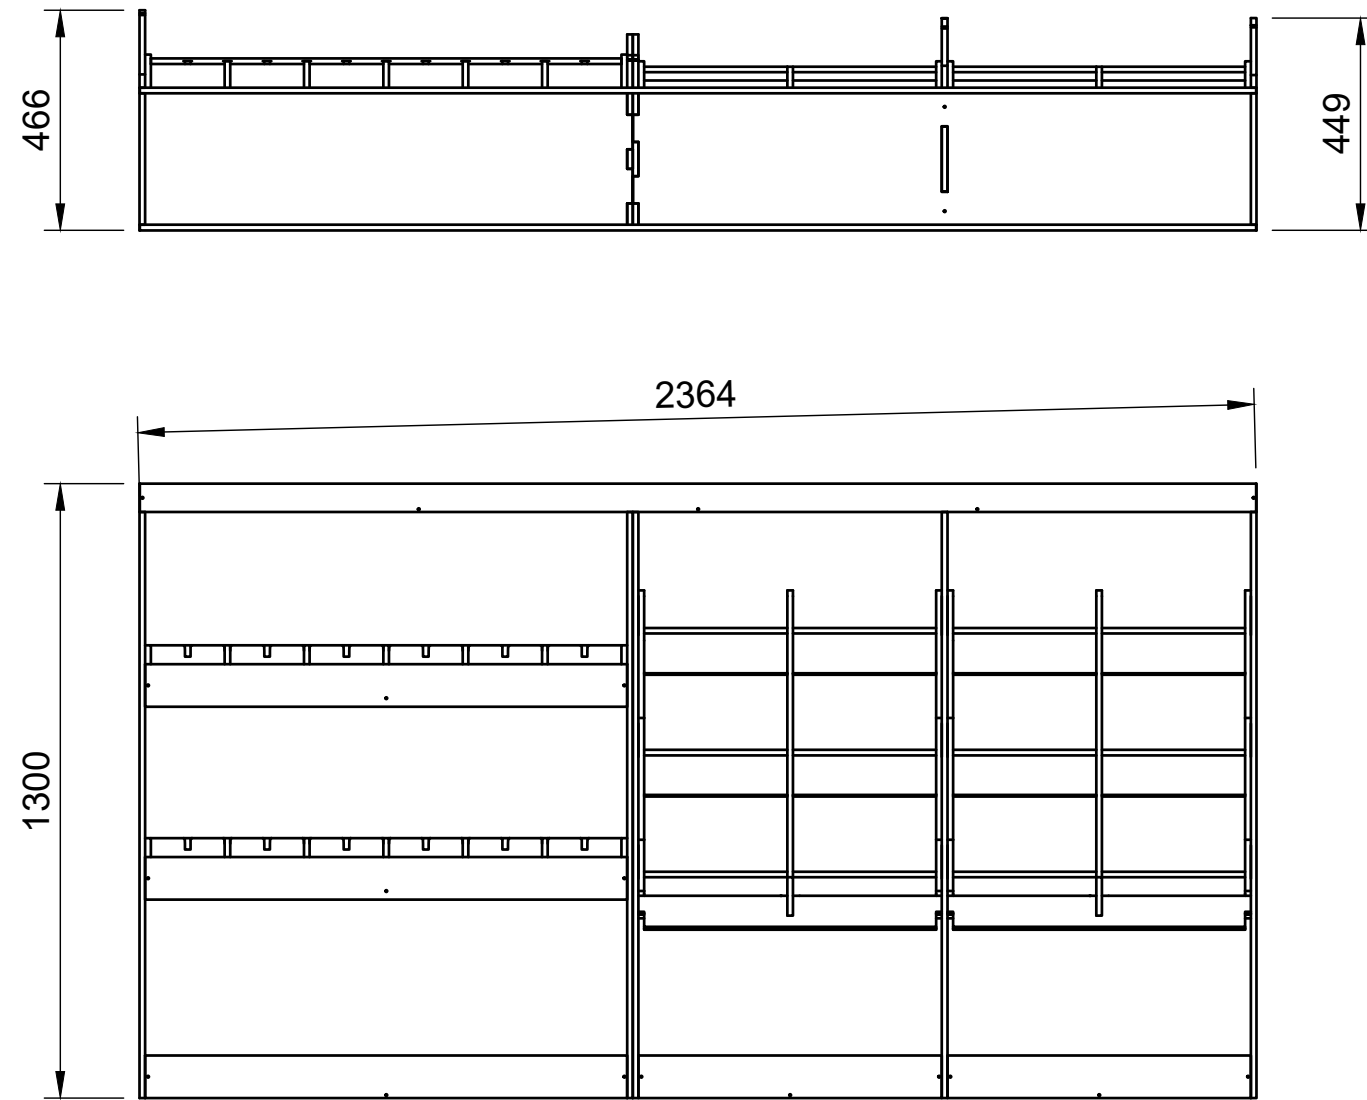

Combo No.9

SKU: FDCU_13-23_L2H1_C9

Page 1 - Overview

All units in mm

Plywood thickness = 12mm

Notes

- Euro container modules have set-spacing.
- Organiser modules have up/down adjustability.
- Organiser module dividers are removable/adjustable.

YOKE VANS

info@yoke-van-kits.co.uk

0208 132 9221

© 2023 Yoke CNC LTD

Combo No.9

SKU: FDCU_13-23_L2H1_C9

Page 2 - External Dimensions

All units in mm

Plywood thickness = 12mm

Notes

- All dimensions on this page are external.

YOKE VANS

info@yoke-van-kits.co.uk

0208 132 9221

© 2023 Yoke CNC LTD

Combo No.8

SKU: FDCU_13-23_L2H1_C8

Page 3 - Internal Dimensions

All units in mm

Plywood thickness = 12mm

Notes

- All dimensions on this page are internal.

YOKE VANS
info@yoke-van-kits.co.uk
0208 132 9221

© 2023 Yoke CNC LTD