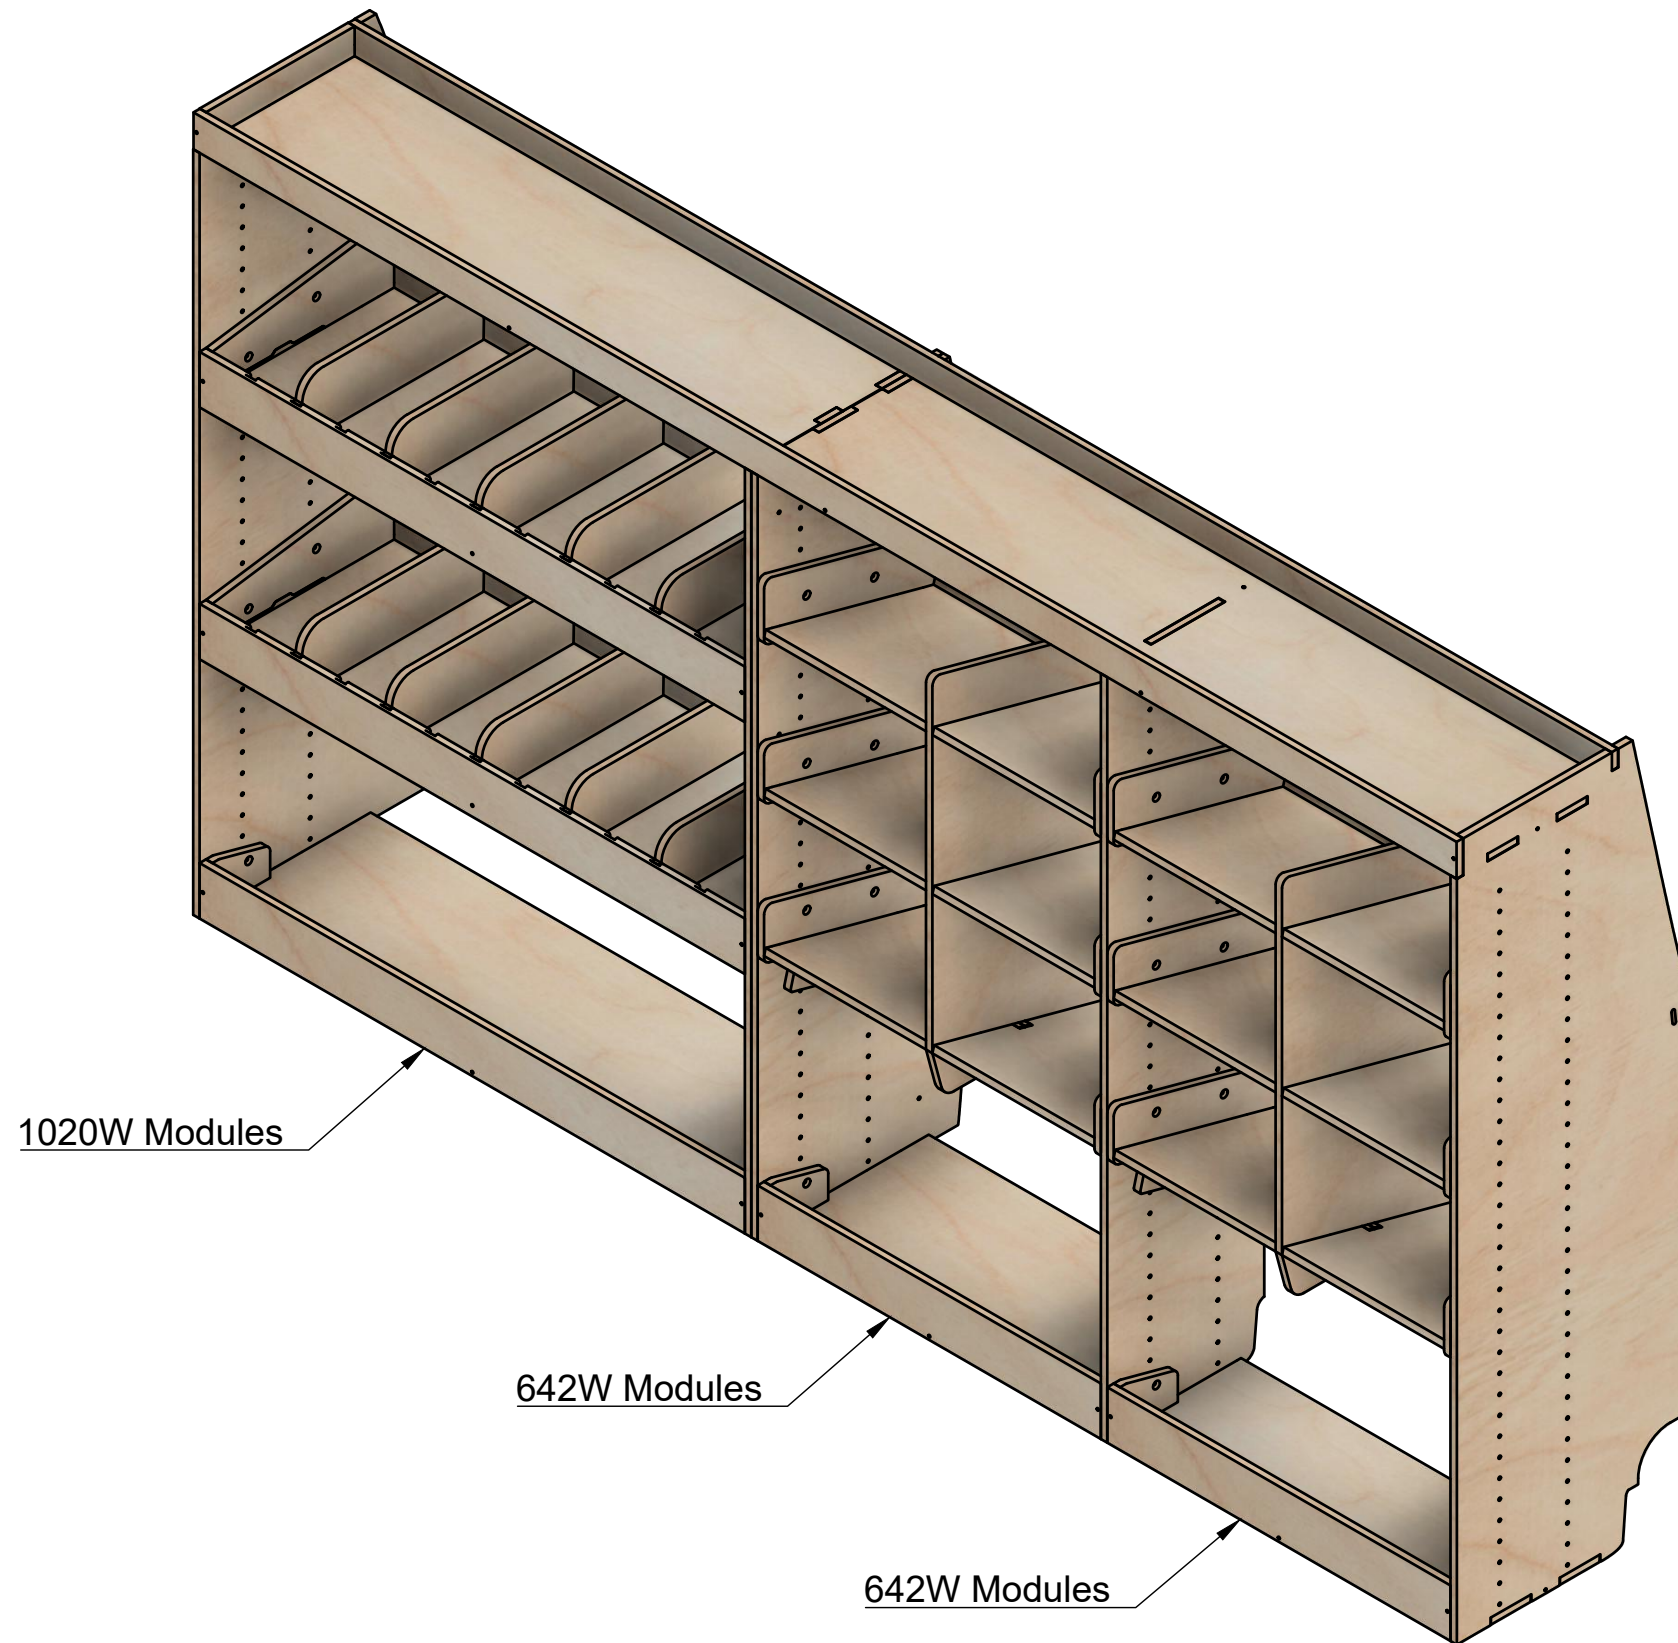

Combo No.9

SKU: FDCU_13-23_L2H1_C9

Page 1 - Overview

All units in mm

Plywood thickness = 12mm

Notes

- Euro container modules have set-spacing.
- Organiser modules have up/down adjustability.
- Organiser module dividers are removable/adjustable.

Plywood thickness = 12mm

Notes

- All dimensions on this page are external.

YOKE VANS

info@yoke-van-kits.co.uk

0208 132 9221

© 2023 Yoke CNC LTD

Combo No.8