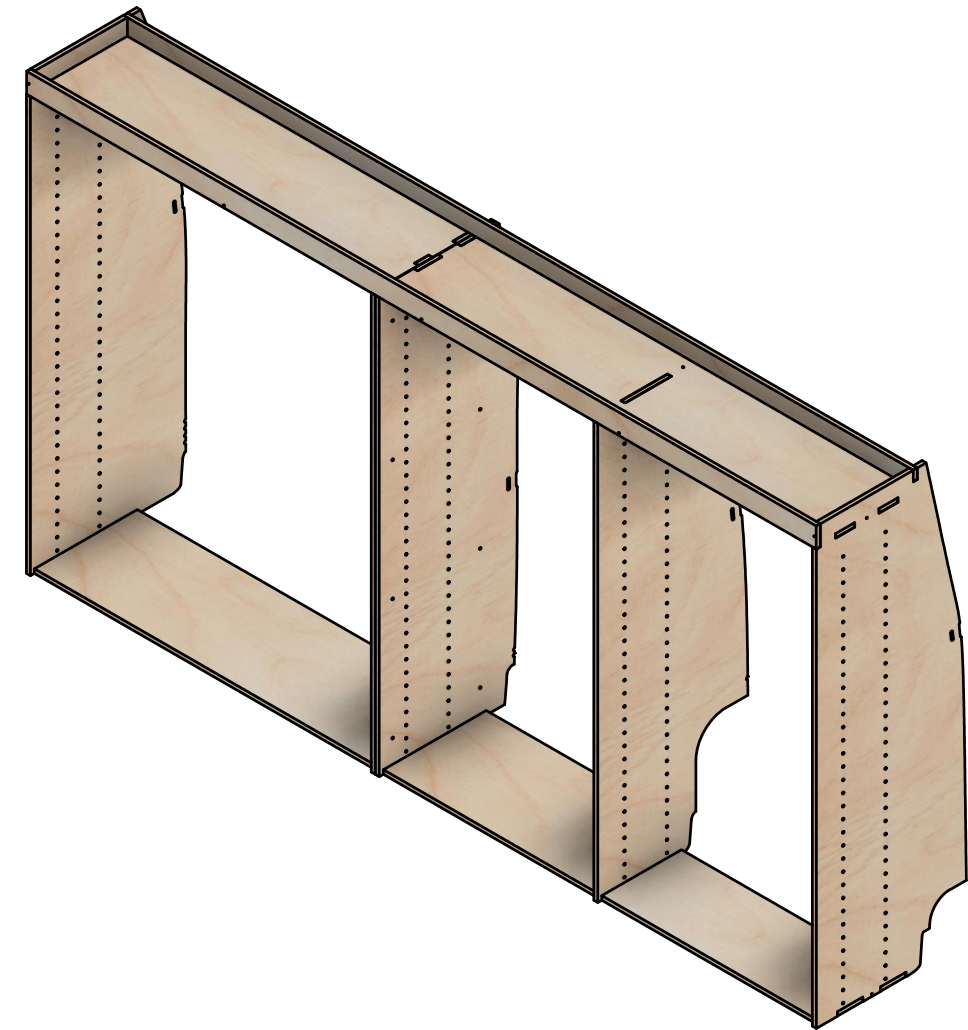

Combo No.8

SKU: FDCU_13-23_L2H1_C8

Page 3 - Internal Dimensions

All units in mm

Plywood thickness = 12mm

Notes

- All dimensions on this page are internal.

YOKE VANS
info@yoke-van-kits.co.uk
0208 132 9221

© 2023 Yoke CNC LTD