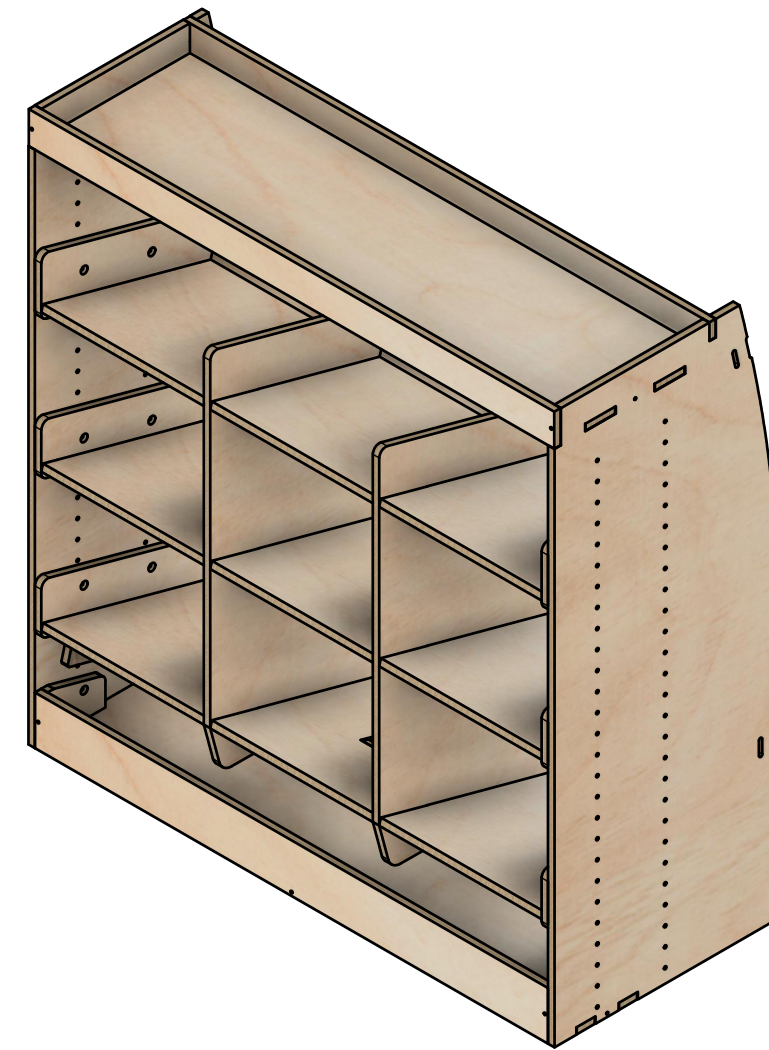

## Page 1 - Overview

All units in mm

Plywood thickness = 12mm

**YOKE VANS**  
info@yoke-van-kits.co.uk  
0208 132 9221

© 2023 Yoke CNC LTD

# Euro Crate Rack | FLFF 272mm

SKU: FDCU\_13\_L1H1\_9EO220\_PSL\_F272