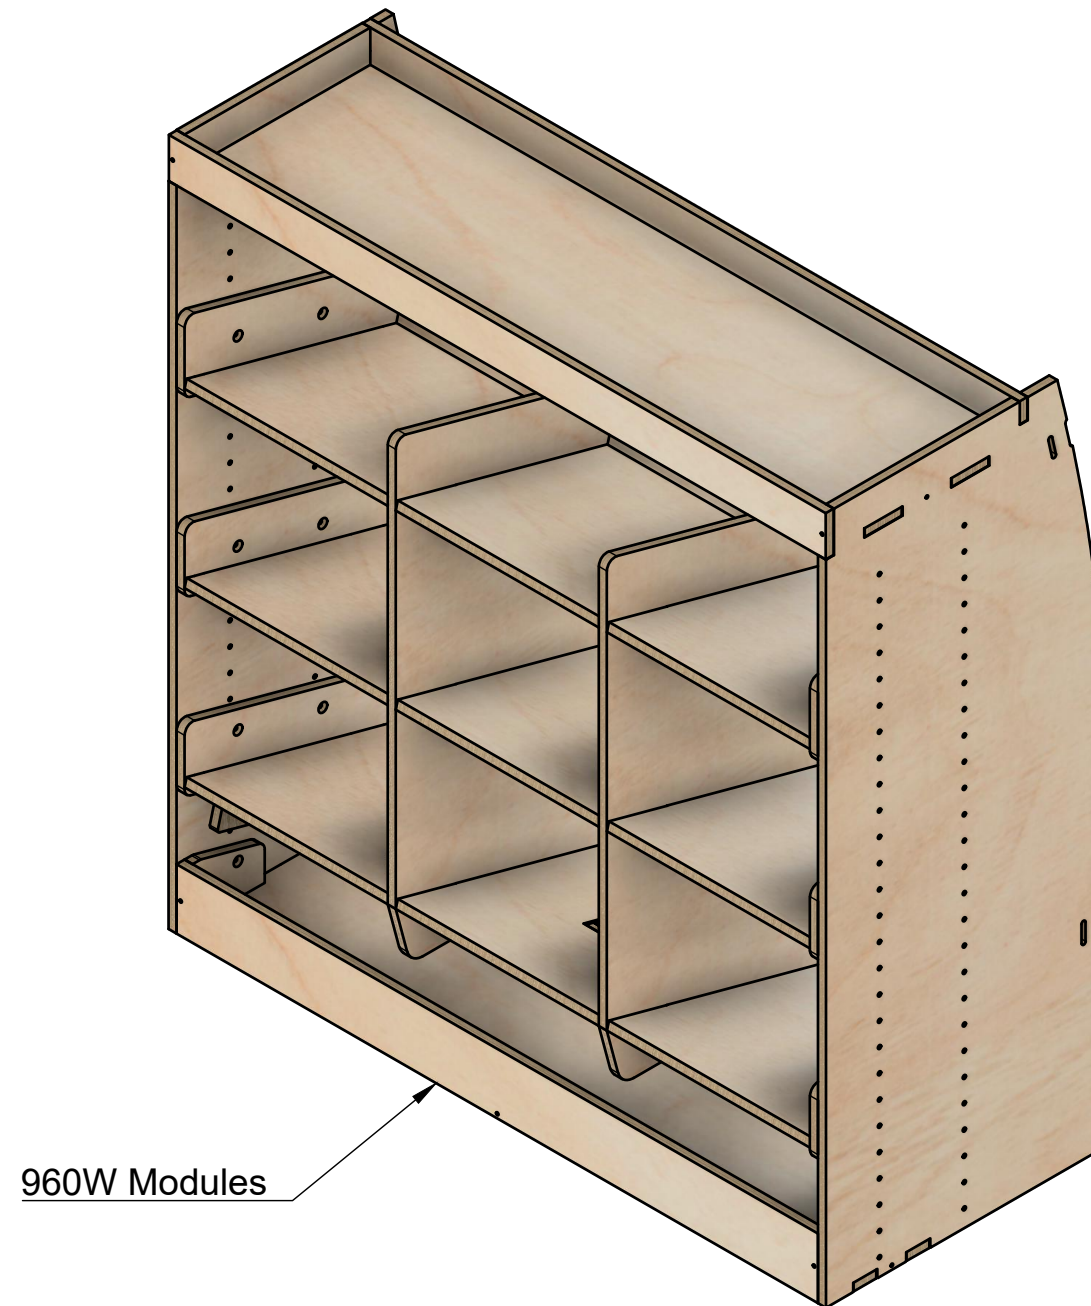

# Euro Crate Rack | FLFF 272mm

SKU: FDCU\_13\_L1H1\_9EO220\_PSL\_F272