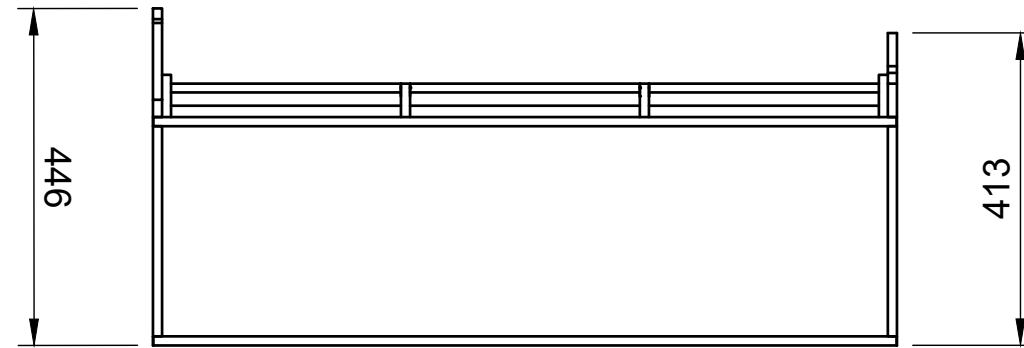

Euro Crate Rack | FLFF 272mm

SKU: FDCU_13_L1H1_9EO220_PSL_F272

Page 2 - External Dimensions

All units in mm

Plywood thickness = 12mm

Notes

- All dimensions on this page are external.

YOKE VANS

info@yoke-van-kits.co.uk

0208 132 9221

© 2023 Yoke CNC LTD