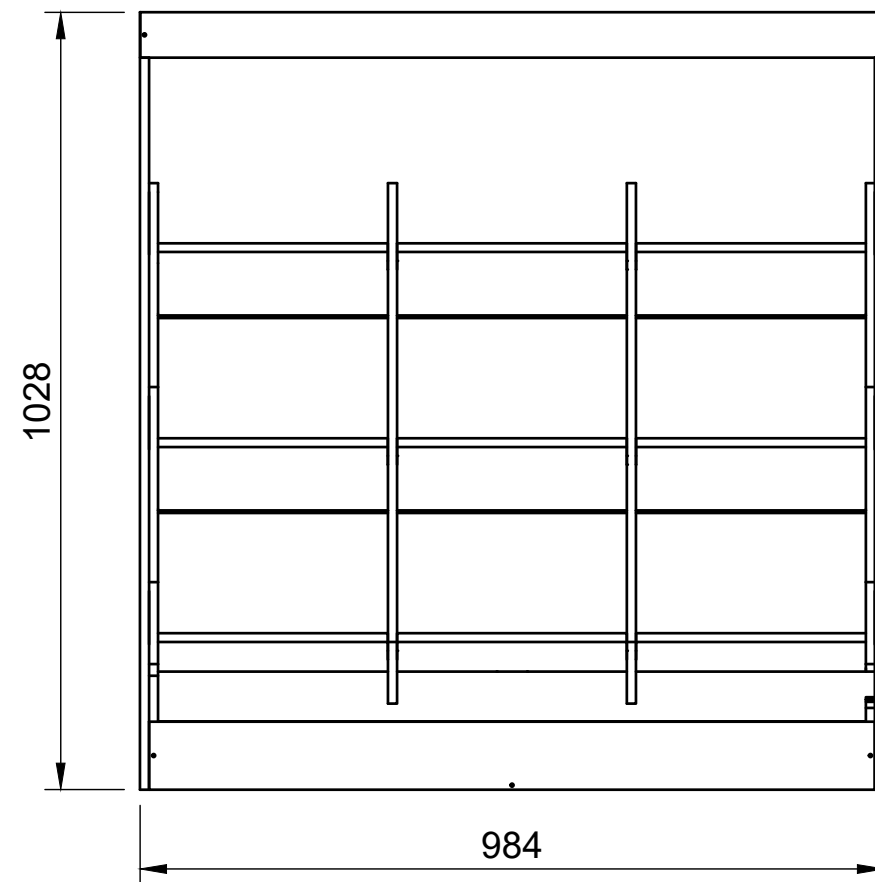

## Page 1 - Overview

All units in mm

Plywood thickness = 12mm

**YOKE VANS**  
info@yoke-van-kits.co.uk  
0208 132 9221

© 2023 Yoke CNC LTD

## Page 2 - External Dimensions

All units in mm

Plywood thickness = 12mm