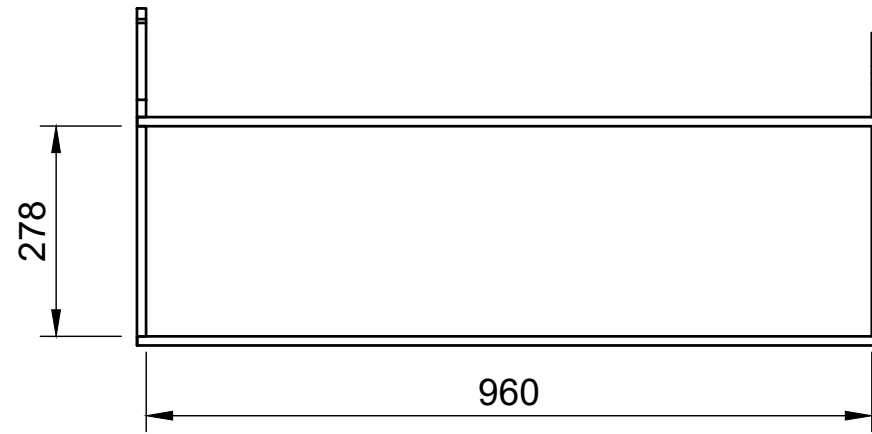

Euro Crate Rack | FLFF 272mm

SKU: FDCU_13_L1H1_9EO220_PSL_F272

Page 3 - Internal Dimensions

All units in mm

Plywood thickness = 12mm

Notes

- All dimensions on this page are internal.

YOKE VANS
info@yoke-van-kits.co.uk
0208 132 9221

© 2023 Yoke CNC LTD