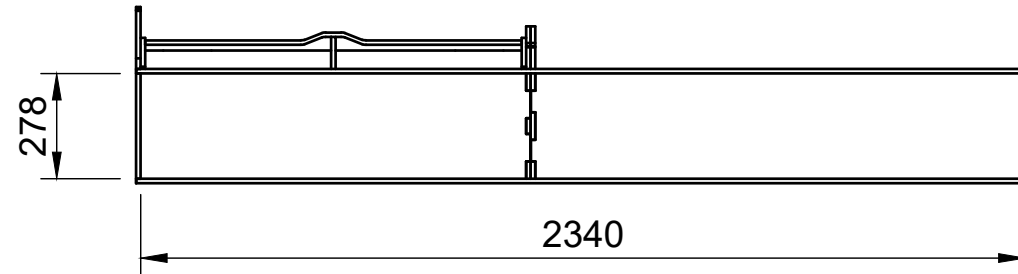

Plywood thickness = 12mm

Notes

- All dimensions seen on this page are external.

YOKE VANS
info@yoke-van-kits.co.uk
0208 132 9221

Combo No.4 Open Underside | HFFF 374mm

SKU: FDCU_13_L2H1_C4_HF374_OU

Page 3 - Internal Dimensions