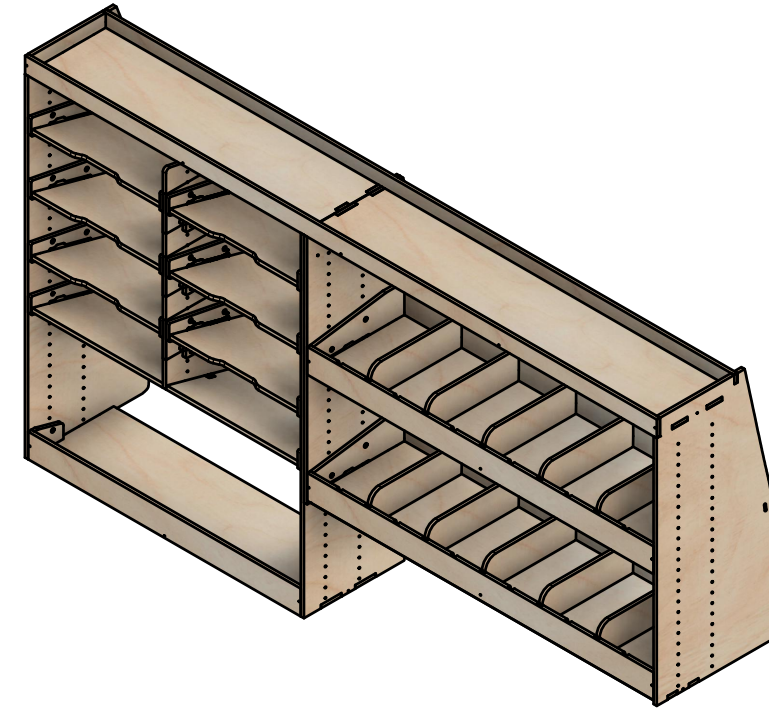

Combo No.4 Open Underside | HFFF 374mm

SKU: FDCU_13_L2H1_C4_HF374_OU

Page 1 - Overview

All units in mm

Plywood thickness = 12mm

Notes

- All modules have up/down adjustability.
- All dividers in the Organiser Modules can be removed/adjusted.

YOKE VANS

info@yoke-van-kits.co.uk

0208 132 9221

© 2023 Yoke CNC LTD

Combo No.4 Open Underside | HLFF 374mm

SKU: FDCU_13_L2H1_C4_HF374_OU

Page 2 - External Dimensions

All units in mm

Plywood thickness = 12mm

Notes

- All dimensions seen on this page are external.

YOKE VANS
info@yoke-van-kits.co.uk
0208 132 9221

Combo No.4 Open Underside | HFFF 374mm

SKU: FDCU_13_L2H1_C4_HF374_OU

Page 3 - Internal Dimensions