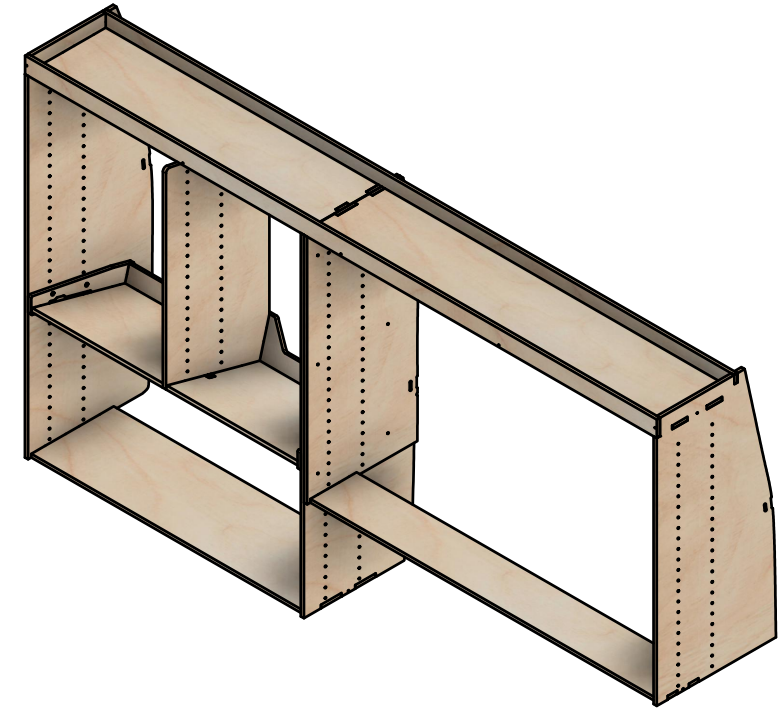

Plywood thickness = 12mm

Notes

- All dimensions seen on this page are external.

YOKE VANS
info@yoke-van-kits.co.uk
0208 132 9221

Combo No.4 Open Underside | HFFF 374mm

SKU: FDCU_13_L2H1_C4_HF374_OU

Page 3 - Internal Dimensions