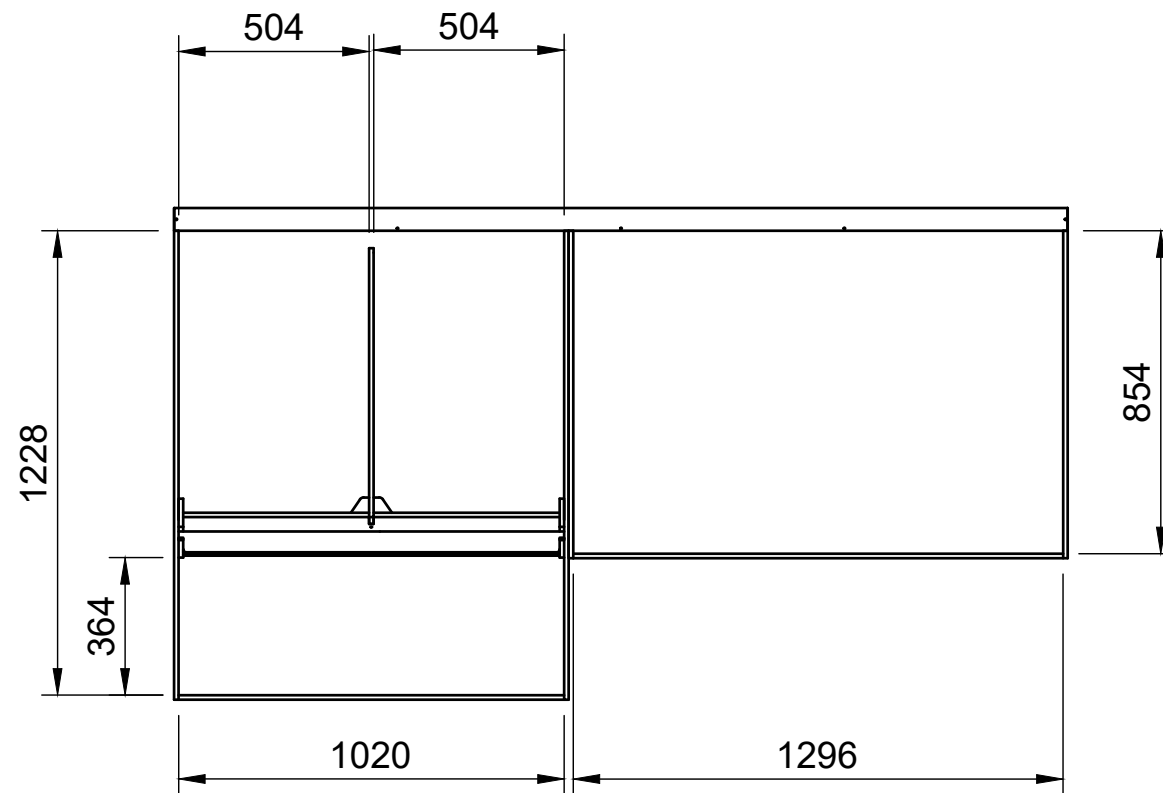

Combo No.4 Open Underside | HFFF 374mm

SKU: FDCU_13_L2H1_C4_HF374_OU

Page 1 - Overview

All units in mm

Plywood thickness = 12mm

Notes

- All modules have up/down adjustability.
- All dividers in the Organiser Modules can be removed/adjusted.

Plywood thickness = 12mm

Notes

- All dimensions seen on this page are external.

YOKE VANS
info@yoke-van-kits.co.uk
0208 132 9221

Combo No.4 Open Underside | HFFF 374mm

SKU: FDCU_13_L2H1_C4_HF374_OU

Page 3 - Internal Dimensions

All units in mm

Plywood thickness = 12mm

Notes

- All dimensions seen on this page are internal.

YOKE VANS
info@yoke-van-kits.co.uk
0208 132 9221