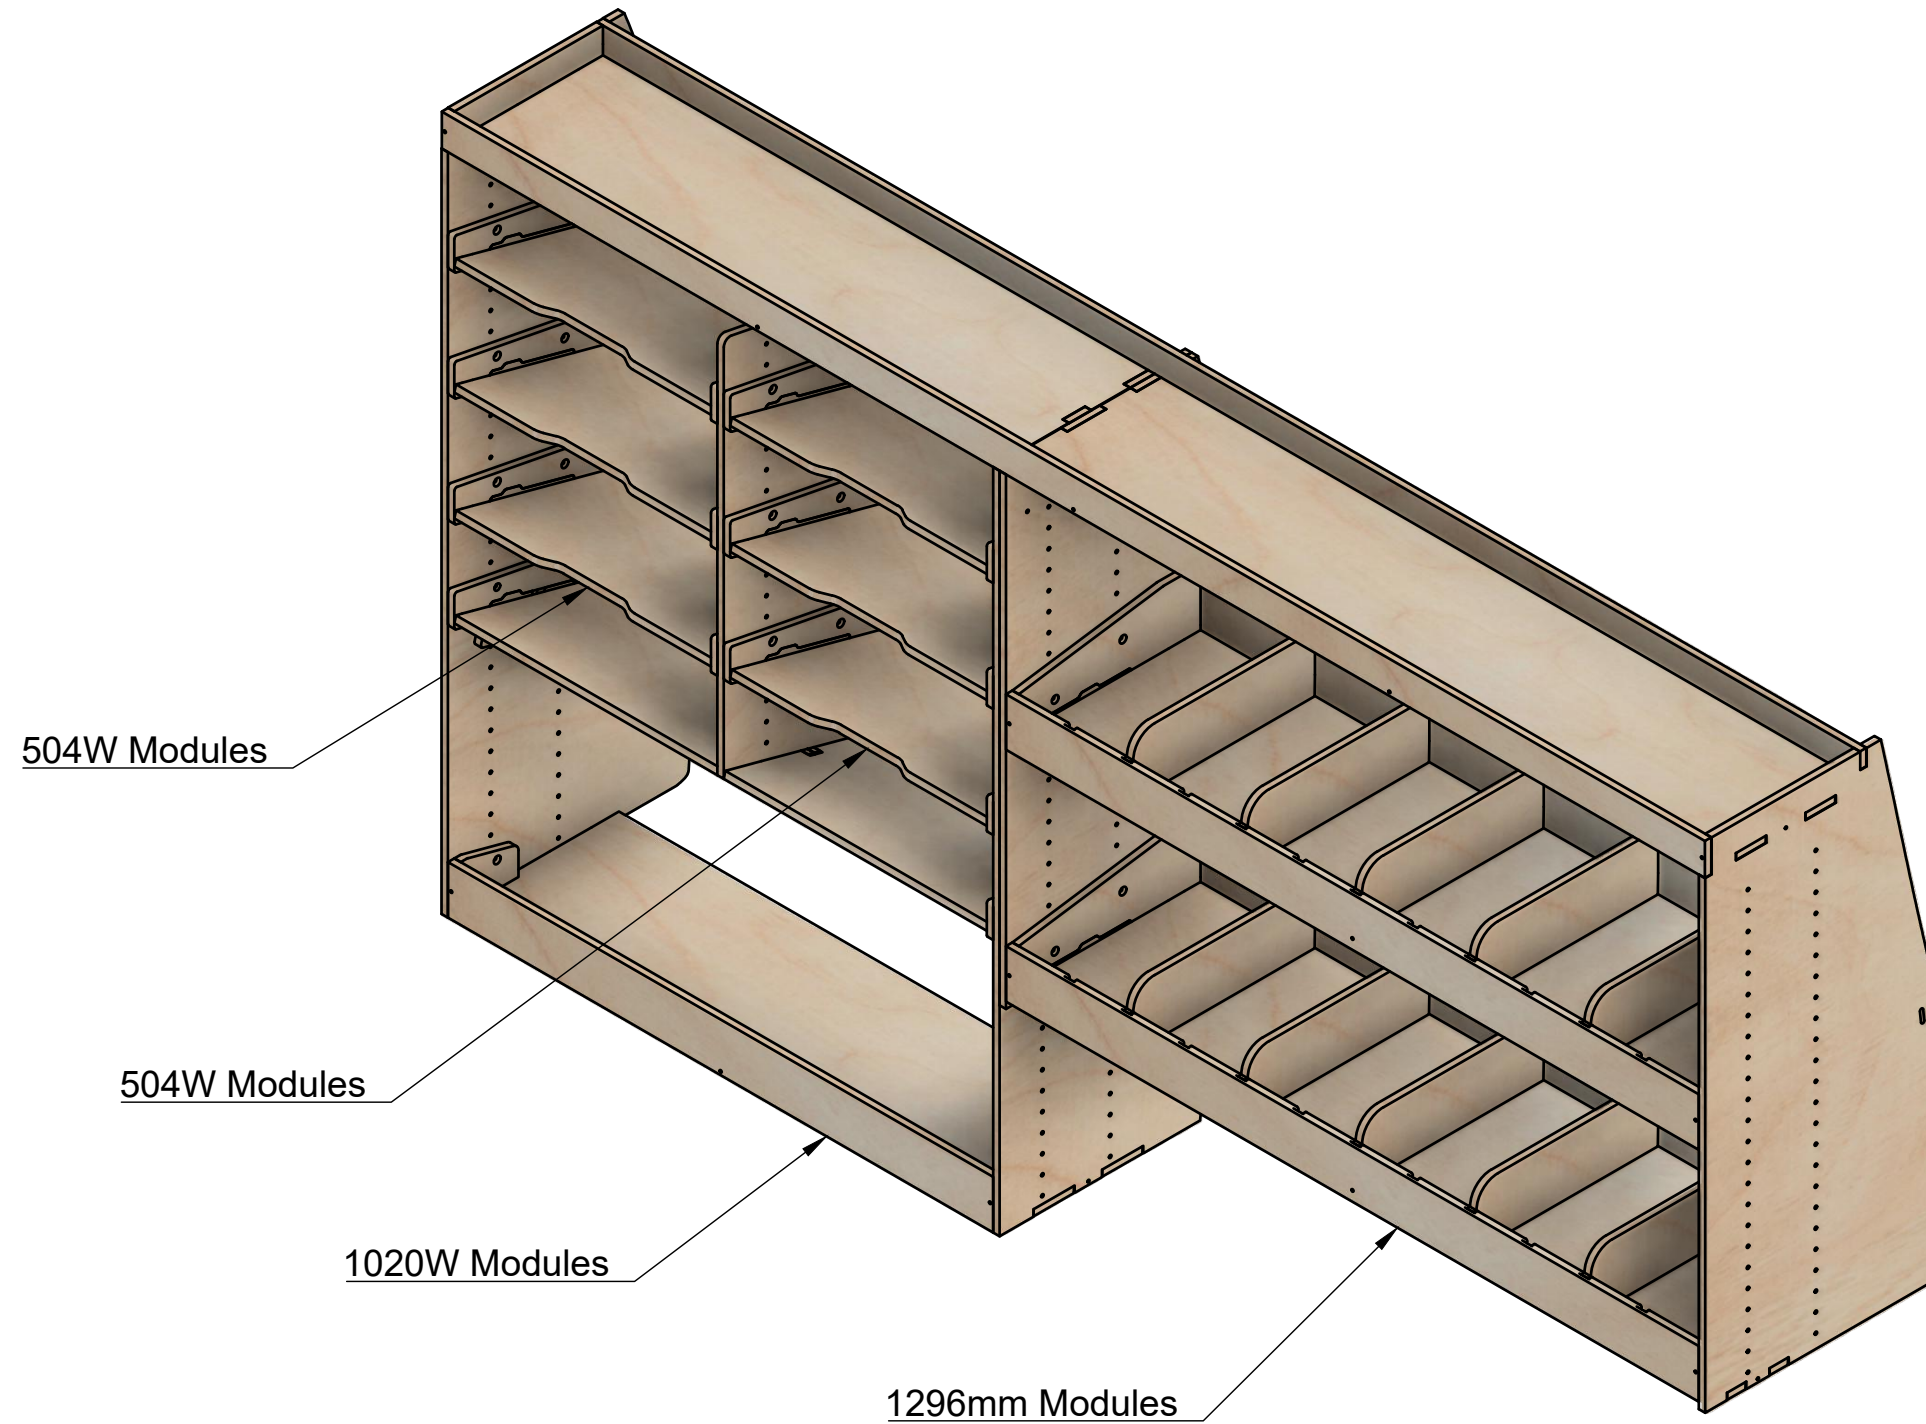

Combo No.4 Open Underside | HFFF 374mm

SKU: FDCU_13_L2H1_C4_HF374_OU

Page 1 - Overview

All units in mm

Plywood thickness = 12mm

Notes

- All modules have up/down adjustability.
- All dividers in the Organiser Modules can be removed/adjusted.

YOKE VANS

info@yoke-van-kits.co.uk

0208 132 9221

© 2023 Yoke CNC LTD

Combo No.4 Open Underside | HLFF 374mm

SKU: FDCU_13_L2H1_C4_HF374_OU

Page 2 - External Dimensions

All units in mm

Plywood thickness = 12mm

Notes

- All dimensions seen on this page are external.

YOKE VANS
info@yoke-van-kits.co.uk
0208 132 9221

Combo No.4 Open Underside | HFFF 374mm

SKU: FDCU_13_L2H1_C4_HF374_OU

Page 3 - Internal Dimensions