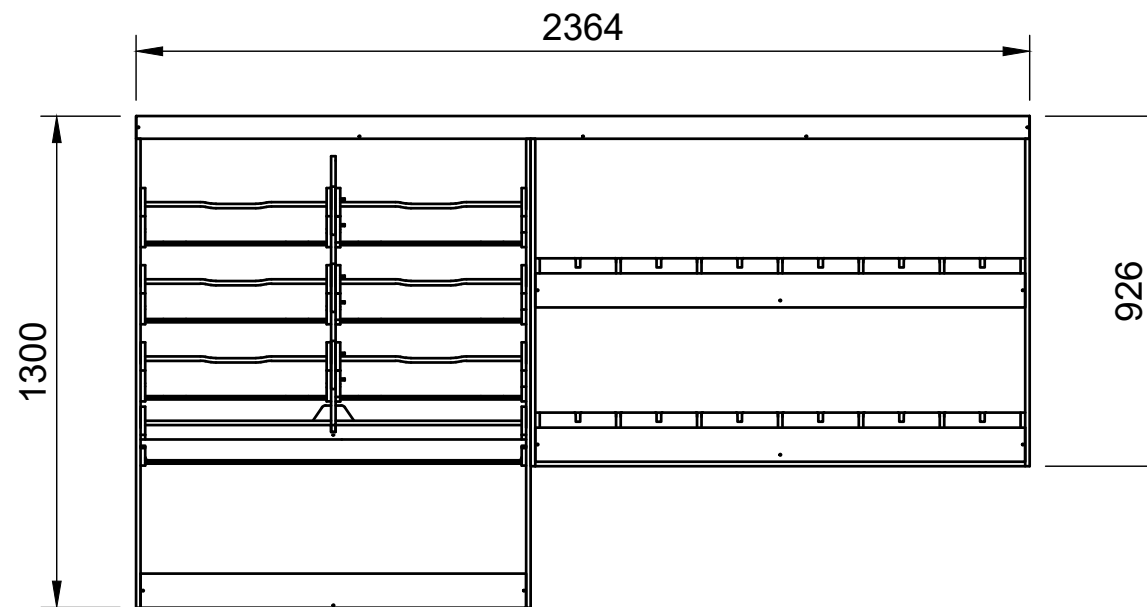

Combo No.4 Open Underside | HFFF 374mm

SKU: FDCU_13_L2H1_C4_HF374_OU

Page 1 - Overview

All units in mm

Plywood thickness = 12mm

Notes

- All modules have up/down adjustability.
- All dividers in the Organiser Modules can be removed/adjusted.

YOKE VANS

info@yoke-van-kits.co.uk

0208 132 9221

© 2023 Yoke CNC LTD

Combo No.4 Open Underside | HLFF 374mm

SKU: FDCU_13_L2H1_C4_HF374_OU

Page 2 - External Dimensions

All units in mm

Plywood thickness = 12mm

Notes

- All dimensions seen on this page are external.

YOKE VANS
info@yoke-van-kits.co.uk
0208 132 9221

Combo No.4 Open Underside | HFFF 374mm

SKU: FDCU_13_L2H1_C4_HF374_OU

Page 3 - Internal Dimensions