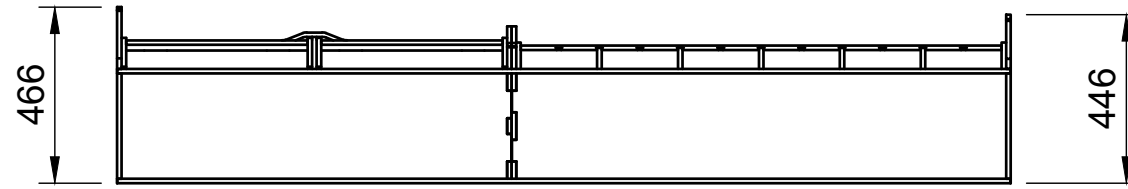

Combo No.4 Open Underside | HFFF 374mm

SKU: FDCU_13_L2H1_C4_HF374_OU

Page 1 - Overview

All units in mm

Plywood thickness = 12mm

Notes

- All modules have up/down adjustability.
- All dividers in the Organiser Modules can be removed/adjusted.

YOKE VANS

info@yoke-van-kits.co.uk

0208 132 9221

© 2023 Yoke CNC LTD

Combo No.4 Open Underside | HLFF 374mm

SKU: FDCU_13_L2H1_C4_HF374_OU

Page 2 - External Dimensions

All units in mm

Plywood thickness = 12mm

Notes

- All dimensions seen on this page are external.

YOKE VANS
info@yoke-van-kits.co.uk
0208 132 9221

Combo No.4 Open Underside | HFFF 374mm

SKU: FDCU_13_L2H1_C4_HF374_OU

Page 3 - Internal Dimensions