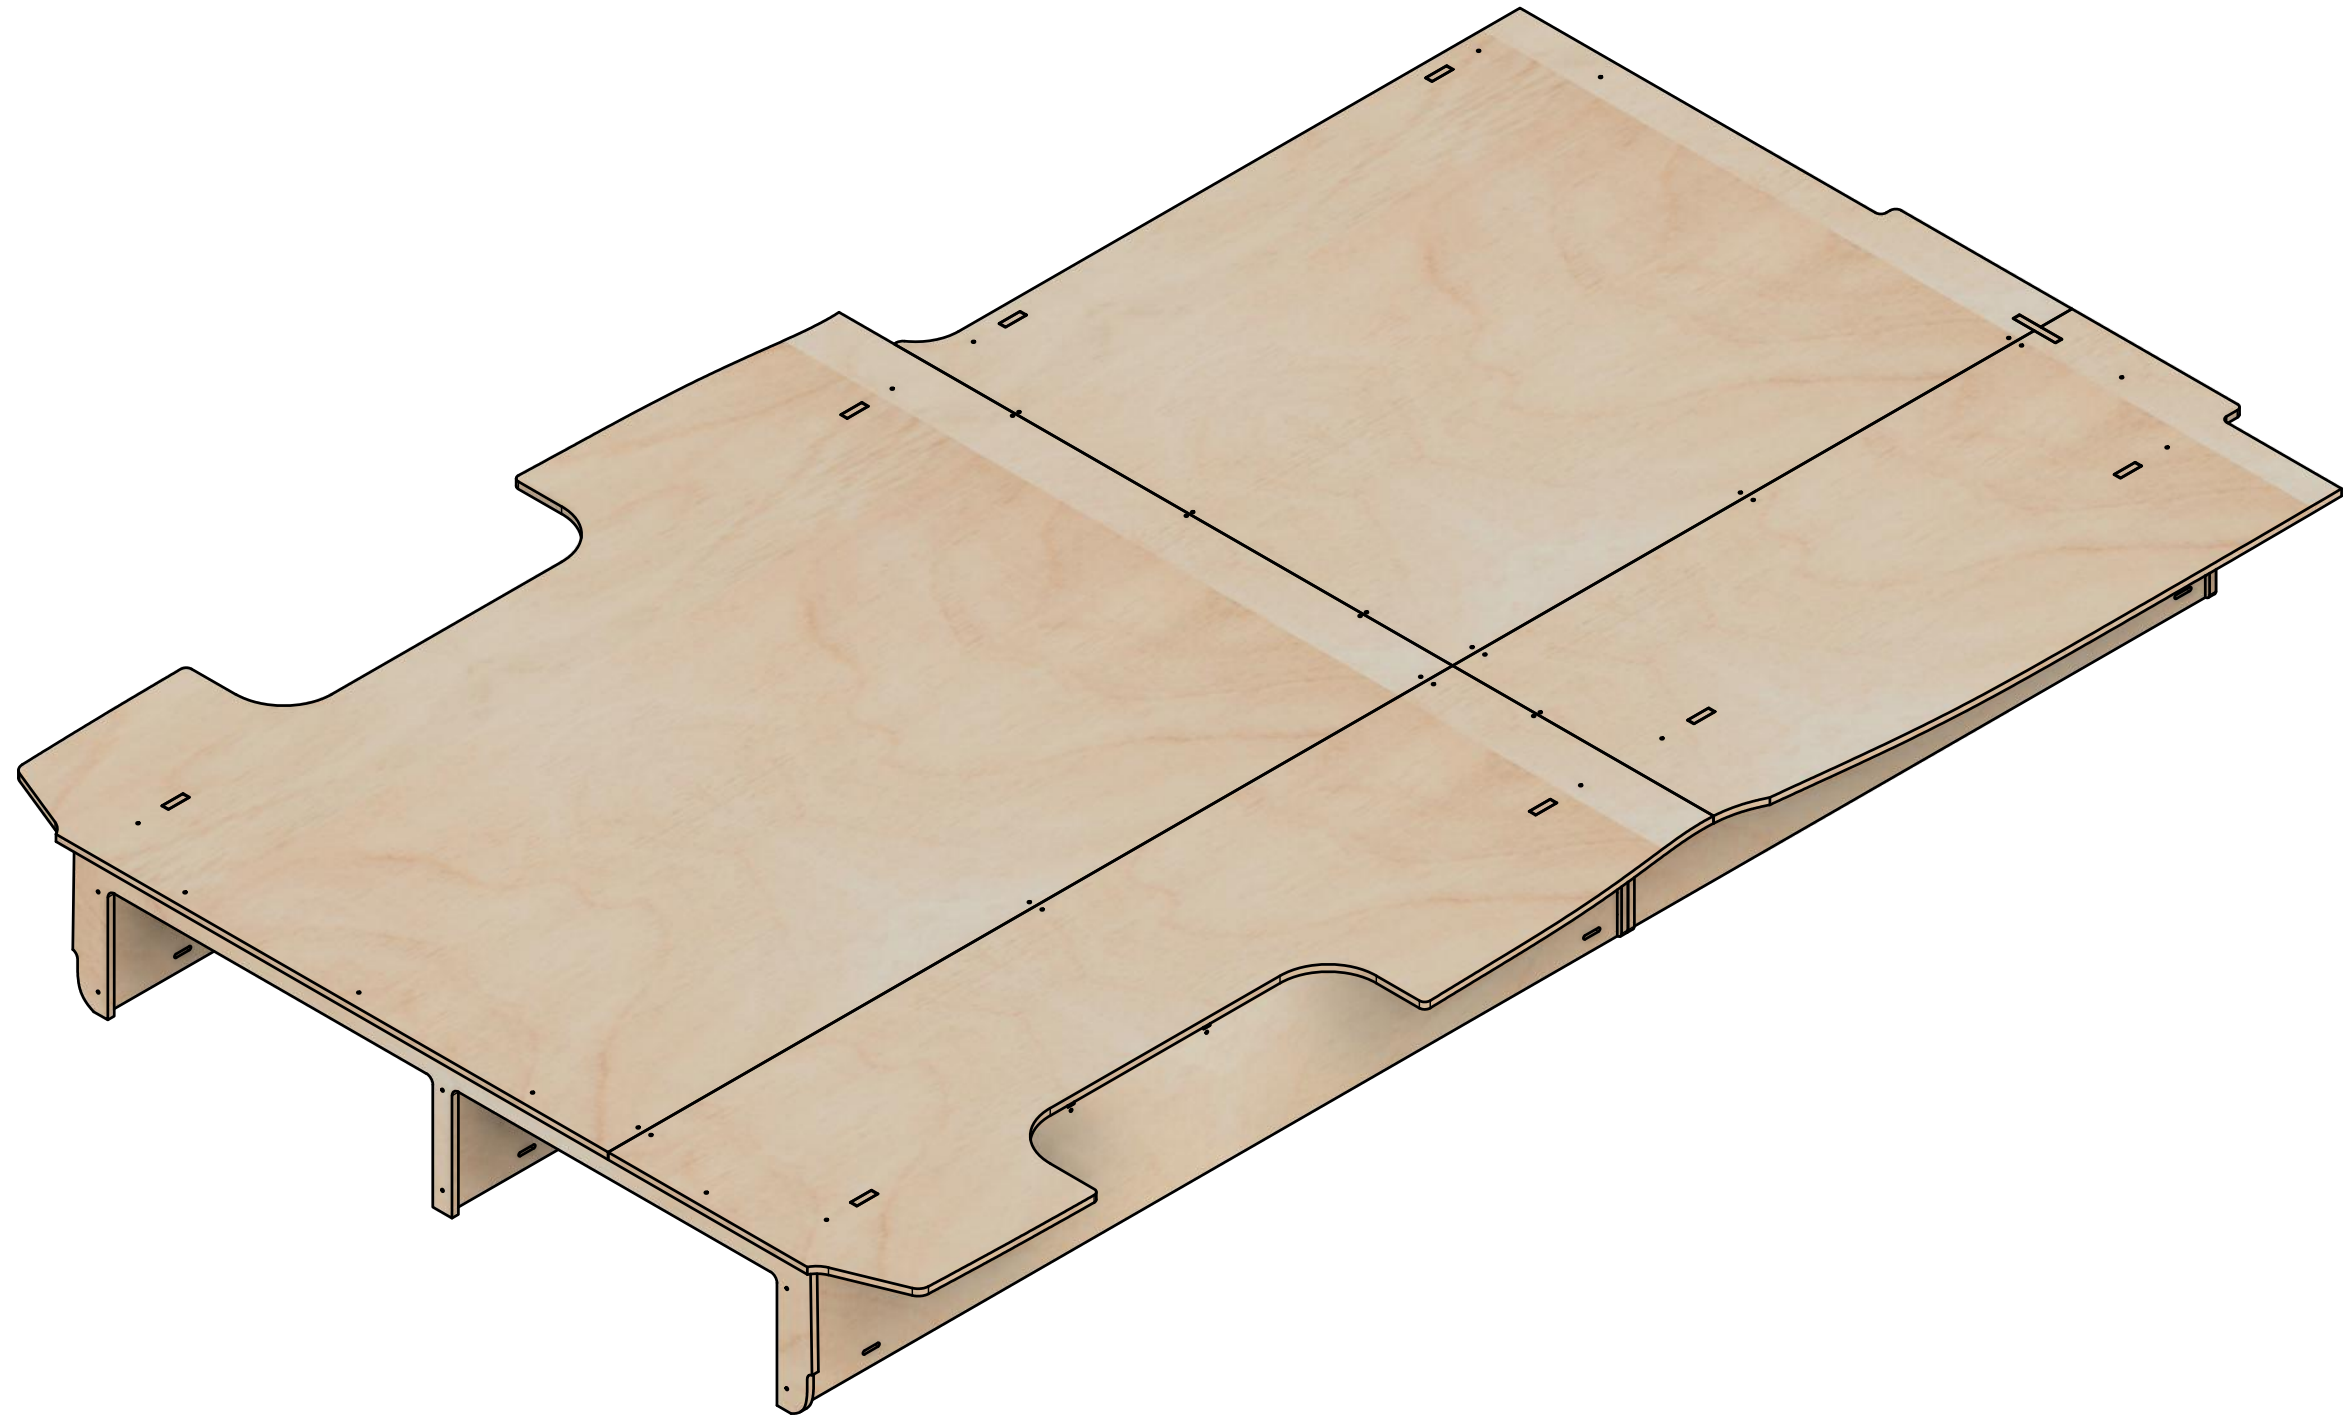

Raised Floor No.1B

SKU: FDCU_13_L2H1_FF1B

Page 1 - Floor Only

All units in mm

Plywood thickness = 12mm

Notes

- Designed for ladder storage etc.

YOKE VANS

info@yoke-van-kits.co.uk

0208 132 9221

© 2023 Yoke CNC LTD

Raised Floor No.1B

SKU: FDCU_13_L2H1_FF1B

Page 2 - Floor Dimensions

All units in mm

Plywood thickness = 12mm