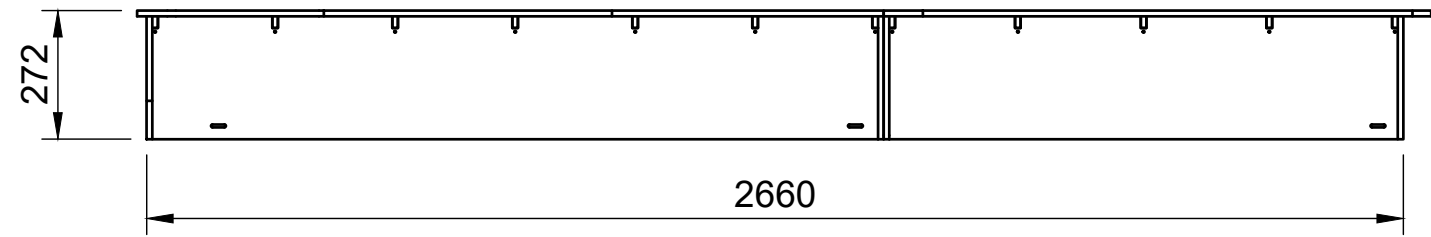

Raised Floor No.1B

SKU: FDCU_13_L2H1_FF1B

Page 1 - Floor Only

All units in mm

Plywood thickness = 12mm

Notes

- Designed for ladder storage etc.

YOKE VANS

info@yoke-van-kits.co.uk

0208 132 9221

© 2023 Yoke CNC LTD

Raised Floor No.1B

SKU: FDCU_13_L2H1_FF1B

Page 2 - Floor Dimensions

All units in mm

Plywood thickness = 12mm