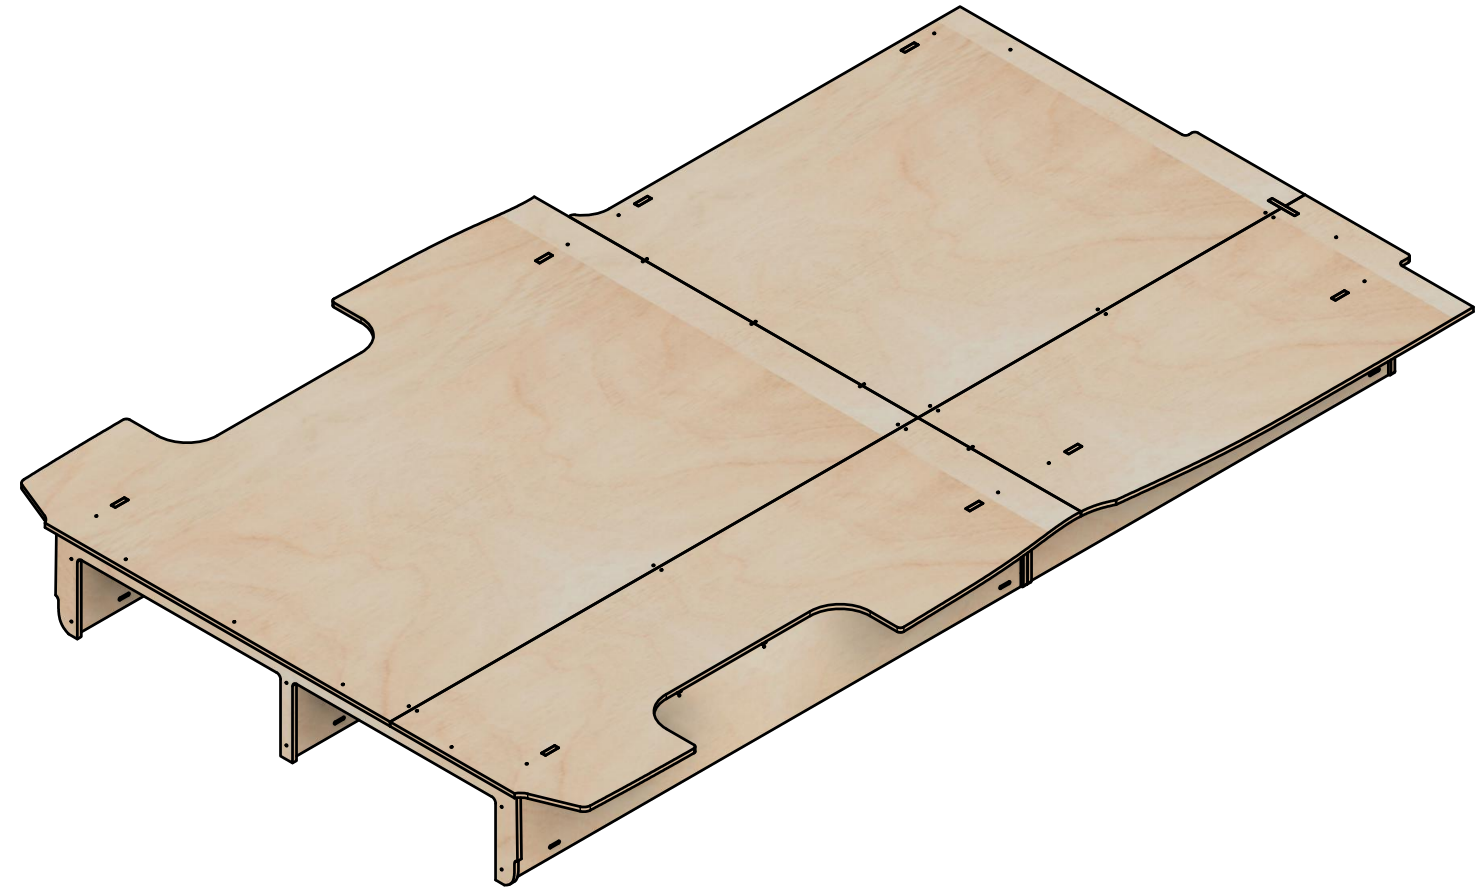

Raised Floor No.1B

SKU: FDCU_13_L2H1_FF1B

Page 1 - Floor Only

All units in mm

Plywood thickness = 12mm

Notes

- Designed for ladder storage etc.

YOKE VANS

info@yoke-van-kits.co.uk

0208 132 9221

© 2023 Yoke CNC LTD

Raised Floor No.1B

SKU: FDCU_13_L2H1_FF1B

Page 2 - Floor Dimensions

All units in mm

Plywood thickness = 12mm