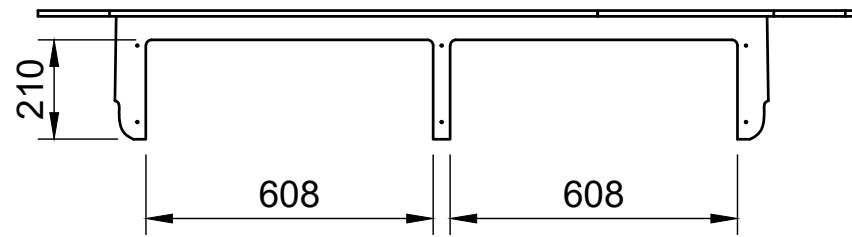

Raised Floor No.1B

SKU: FDCU_13_L2H1_FF1B

Page 1 - Floor Only

All units in mm

Plywood thickness = 12mm

Notes

- Designed for ladder storage etc.

YOKE VANS

info@yoke-van-kits.co.uk

0208 132 9221

© 2023 Yoke CNC LTD

Raised Floor No.1B

SKU: FDCU_13_L2H1_FF1B

Page 2 - Floor Dimensions

All units in mm

Plywood thickness = 12mm