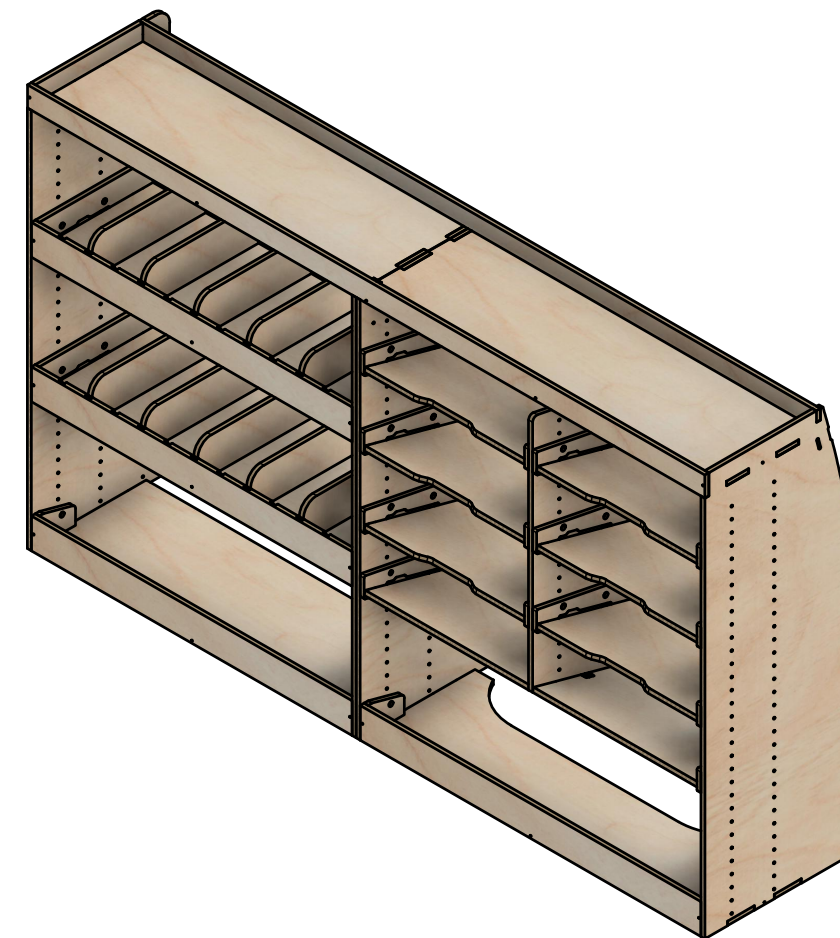

Combo No.15

SKU: MV_14_L2_C15

Page 1 - Overview

All units in mm

Plywood thickness = 12mm

Combo No.15

SKU: MV_14_L2_C15

Page 2 - External Dimensions

All units in mm

Plywood thickness = 12mm

Notes

- All dimensions on this page are external.

YOKE VANS
info@yoke-van-kits.co.uk
0208 132 9221

© 2023 Yoke CNC LTD

Combo No.15

SKU: MV_14_L2_C15

Page 3 - Internal Dimensions

All units in mm

Plywood thickness = 12mm

Notes

- All dimensions on this page are internal.

YOKE VANS
info@yoke-van-kits.co.uk
0208 132 9221

© 2023 Yoke CNC LTD