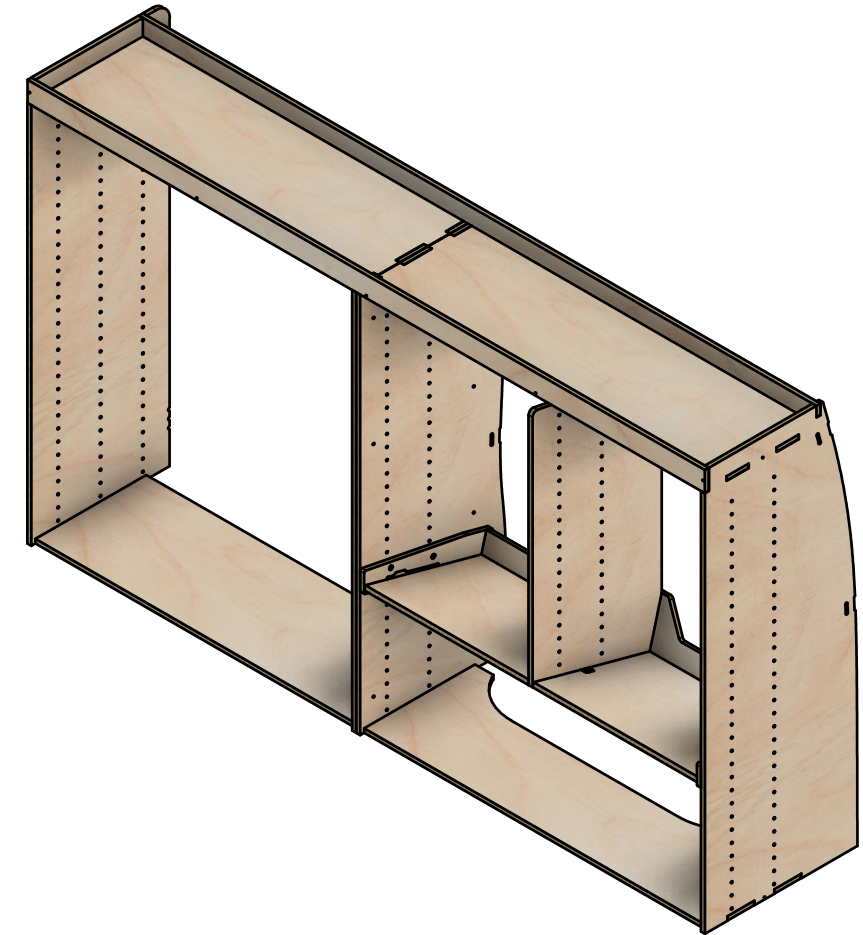

All units in mm

Plywood thickness = 12mm

Notes

- All dimensions on this page are external.

YOKE VANS
info@yoke-van-kits.co.uk
0208 132 9221

© 2023 Yoke CNC LTD

Combo No.15

SKU: MV_14_L2_C15

Page 3 - Internal Dimensions

All units in mm

Plywood thickness = 12mm

Notes

- All dimensions on this page are internal.

YOKE VANS
info@yoke-van-kits.co.uk
0208 132 9221

© 2023 Yoke CNC LTD