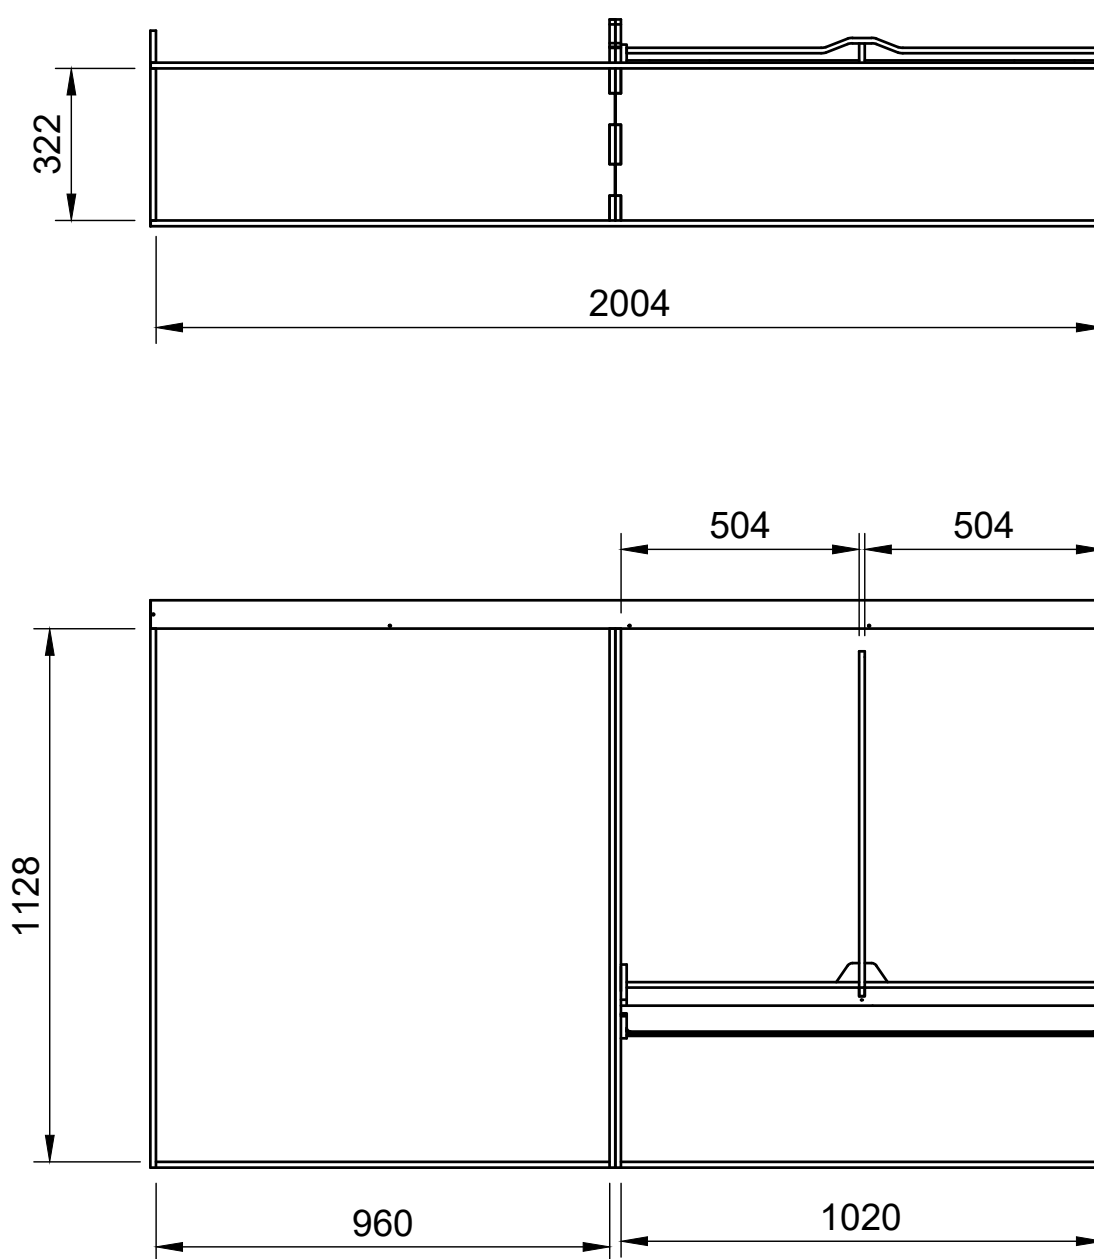

Combo No.15

SKU: MV_14_L2_C15

Page 1 - Overview

All units in mm

Plywood thickness = 12mm

Combo No.15

SKU: MV_14_L2_C15

Page 2 - External Dimensions

All units in mm

Plywood thickness = 12mm

Notes

- All dimensions on this page are external.

YOKE VANS
info@yoke-van-kits.co.uk
0208 132 9221

© 2023 Yoke CNC LTD

Combo No.15

SKU: MV_14_L2_C15

Page 3 - Internal Dimensions

All units in mm

Plywood thickness = 12mm

Notes

- All dimensions on this page are internal.

YOKE VANS
info@yoke-van-kits.co.uk
0208 132 9221

© 2023 Yoke CNC LTD