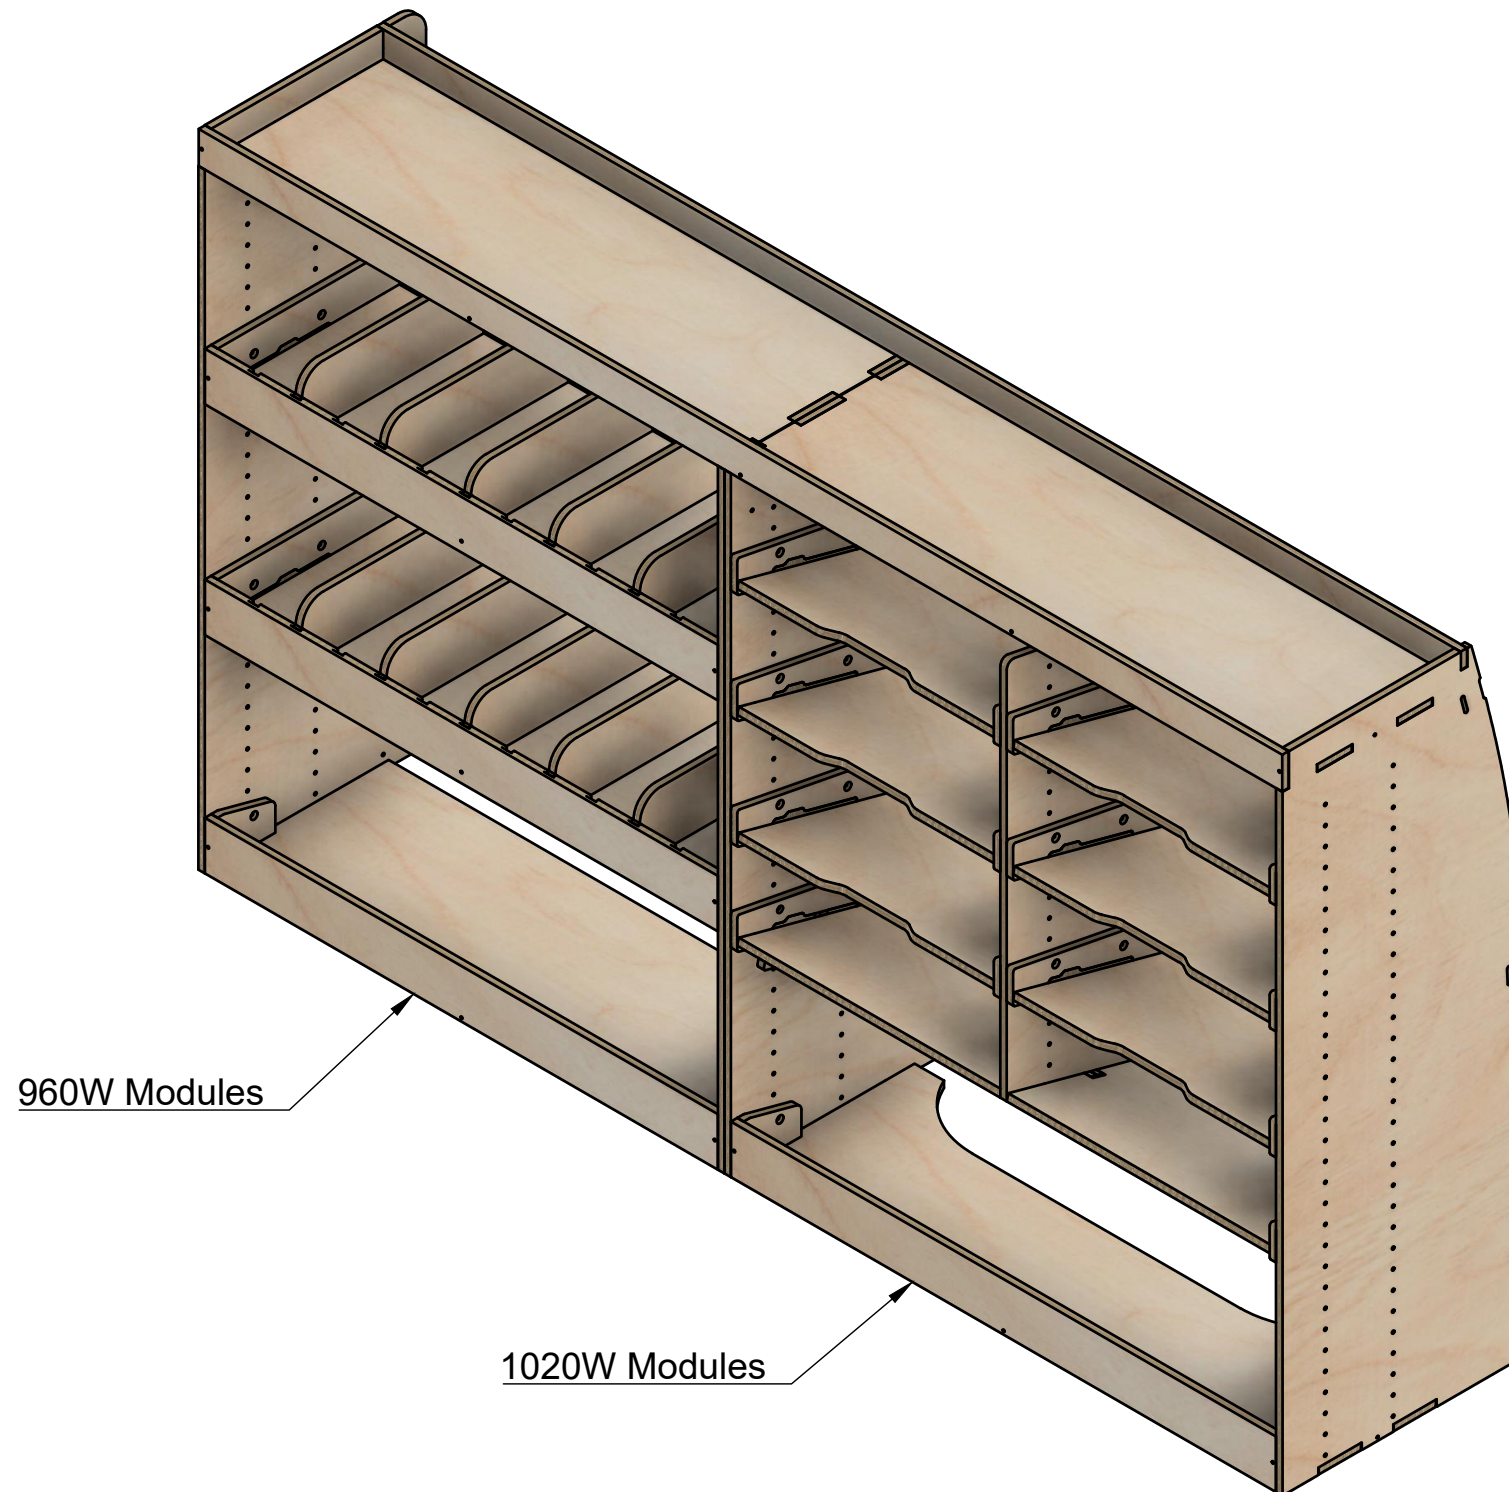

Combo No.15

SKU: MV_14_L2_C15

Page 1 - Overview

All units in mm

Plywood thickness = 12mm

Combo No.15

SKU: MV_14_L2_C15

Page 2 - External Dimensions

All units in mm

Plywood thickness = 12mm

Notes

- All dimensions on this page are external.

YOKE VANS
info@yoke-van-kits.co.uk
0208 132 9221

© 2023 Yoke CNC LTD

Combo No.15

SKU: MV_14_L2_C15

Page 3 - Internal Dimensions

All units in mm

Plywood thickness = 12mm

Notes

- All dimensions on this page are internal.

YOKE VANS
info@yoke-van-kits.co.uk
0208 132 9221

© 2023 Yoke CNC LTD