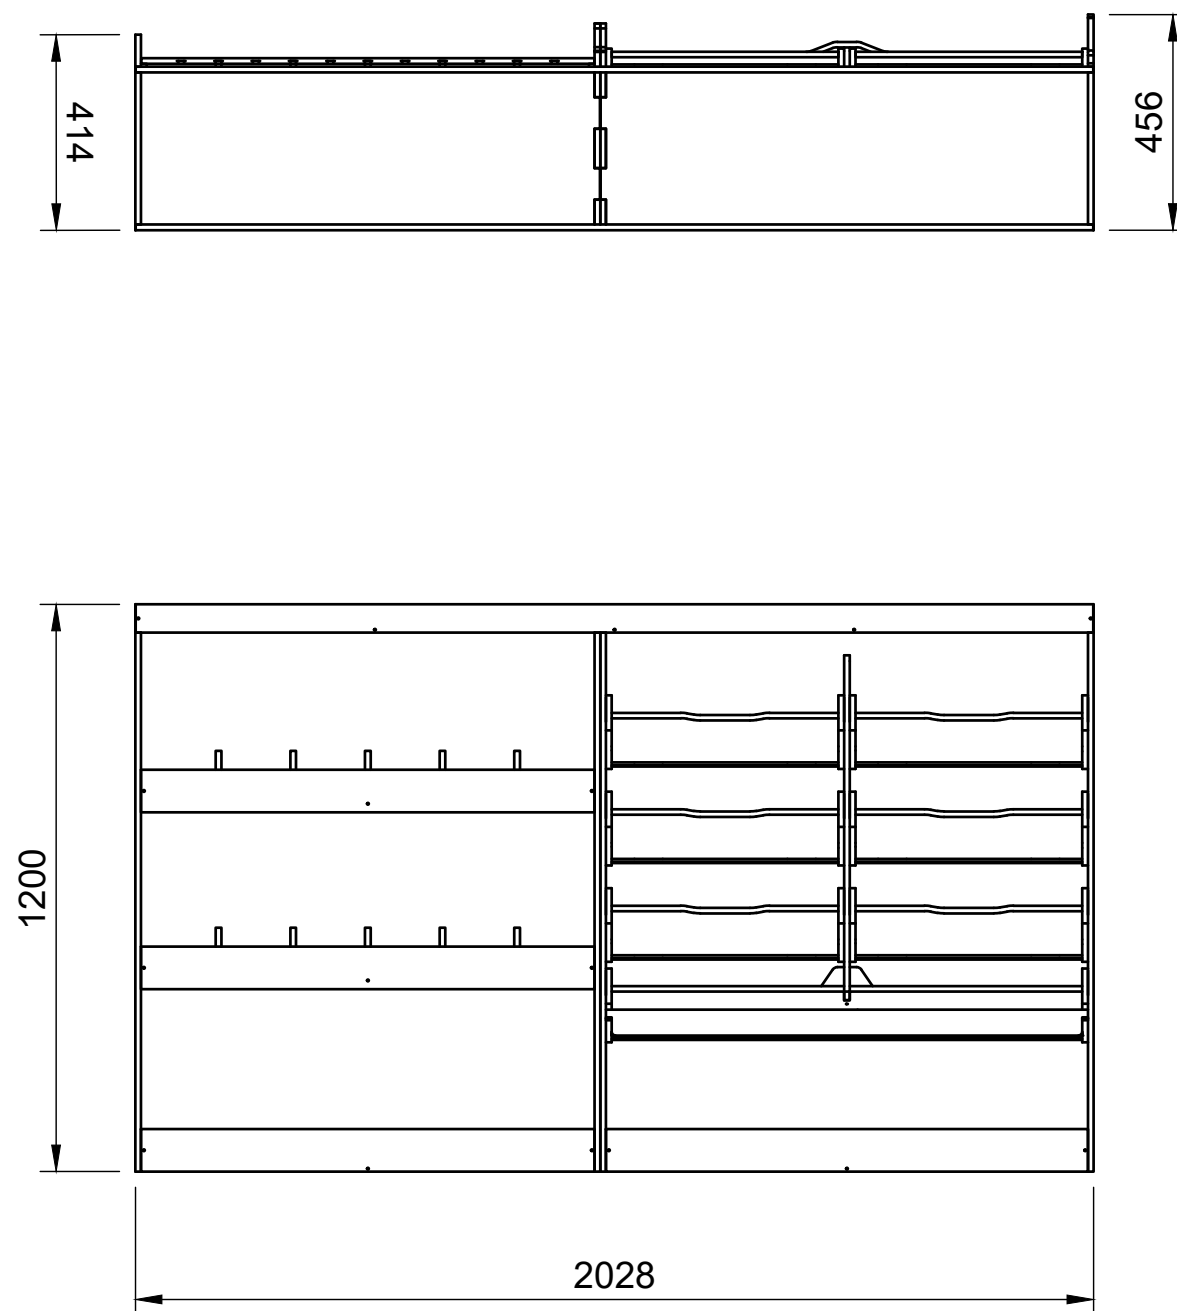

Combo No.15

SKU: MV_14_L2_C15

Page 1 - Overview

All units in mm

Plywood thickness = 12mm

Combo No.15

SKU: MV_14_L2_C15

Page 2 - External Dimensions

All units in mm

Plywood thickness = 12mm

Notes

- All dimensions on this page are external.

YOKE VANS
info@yoke-van-kits.co.uk
0208 132 9221

© 2023 Yoke CNC LTD

Combo No.15

SKU: MV_14_L2_C15

Page 3 - Internal Dimensions

All units in mm

Plywood thickness = 12mm

Notes

- All dimensions on this page are internal.

YOKE VANS
info@yoke-van-kits.co.uk
0208 132 9221

© 2023 Yoke CNC LTD