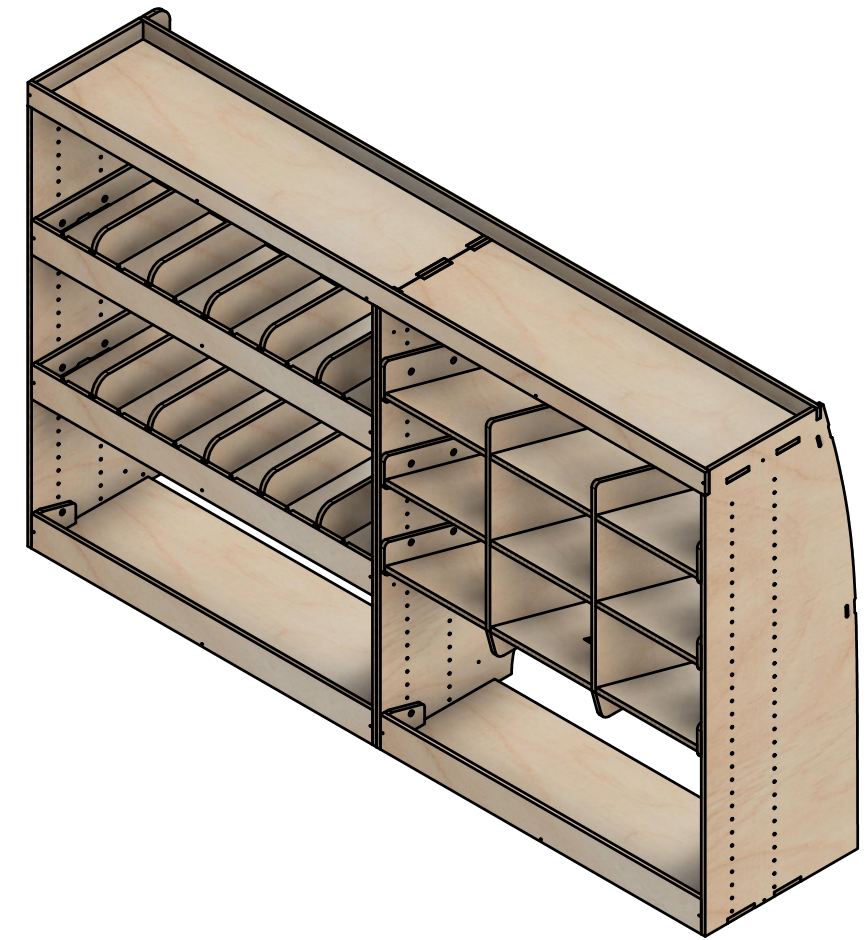

Combo No.8

SKU: MV_14_L2_C8

Page 1 - Overview

All units in mm

Plywood thickness = 12mm

Combo No.8

SKU: MV_14_L2_C8

Page 2 - External Dimensions

All units in mm

Plywood thickness = 12mm

Notes

- All units on this page are external.

YOKE VANS
info@yoke-van-kits.co.uk
0208 132 9221

Combo No.8

SKU: MV_14_L2_C8

Page 3 - Internal Dimensions