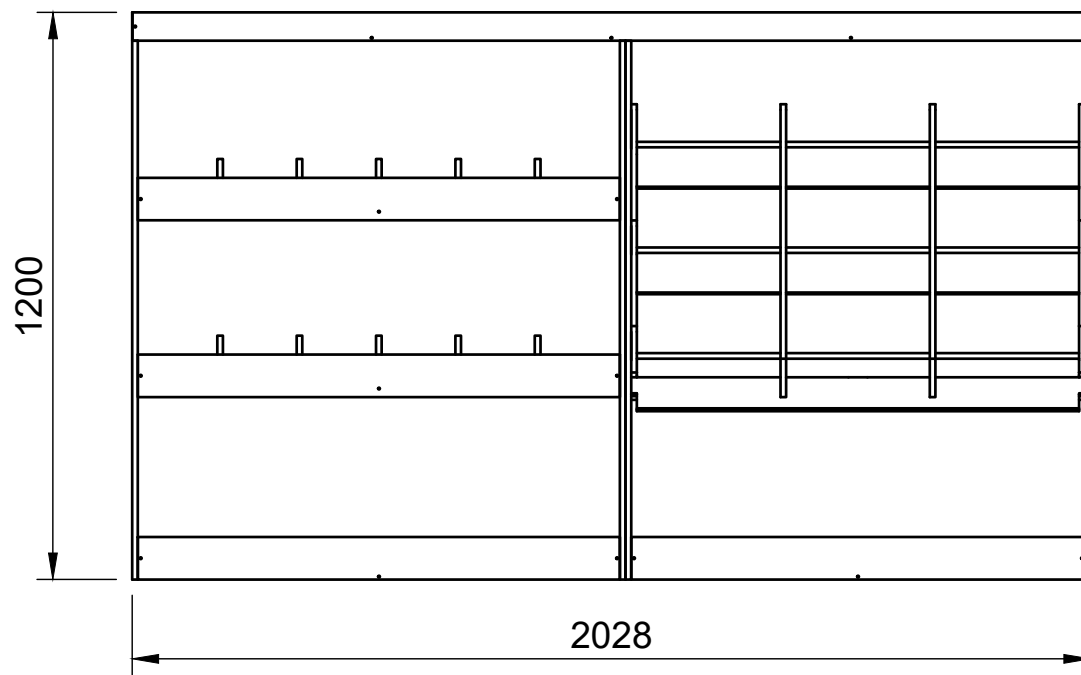

Combo No.8

SKU: MV_14_L2_C8

Page 1 - Overview

All units in mm

Plywood thickness = 12mm

Combo No.8

SKU: MV_14_L2_C8

Page 2 - External Dimensions

All units in mm

Plywood thickness = 12mm

Notes

- All units on this page are external.

YOKE VANS
info@yoke-van-kits.co.uk
0208 132 9221

Combo No.8

SKU: MV_14_L2_C8

Page 3 - Internal Dimensions

All units in mm

Plywood thickness = 12mm

Notes

- All dimensions on this page are internal.

YOKE VANS

info@yoke-van-kits.co.uk

0208 132 9221

© 2023 Yoke CNC LTD