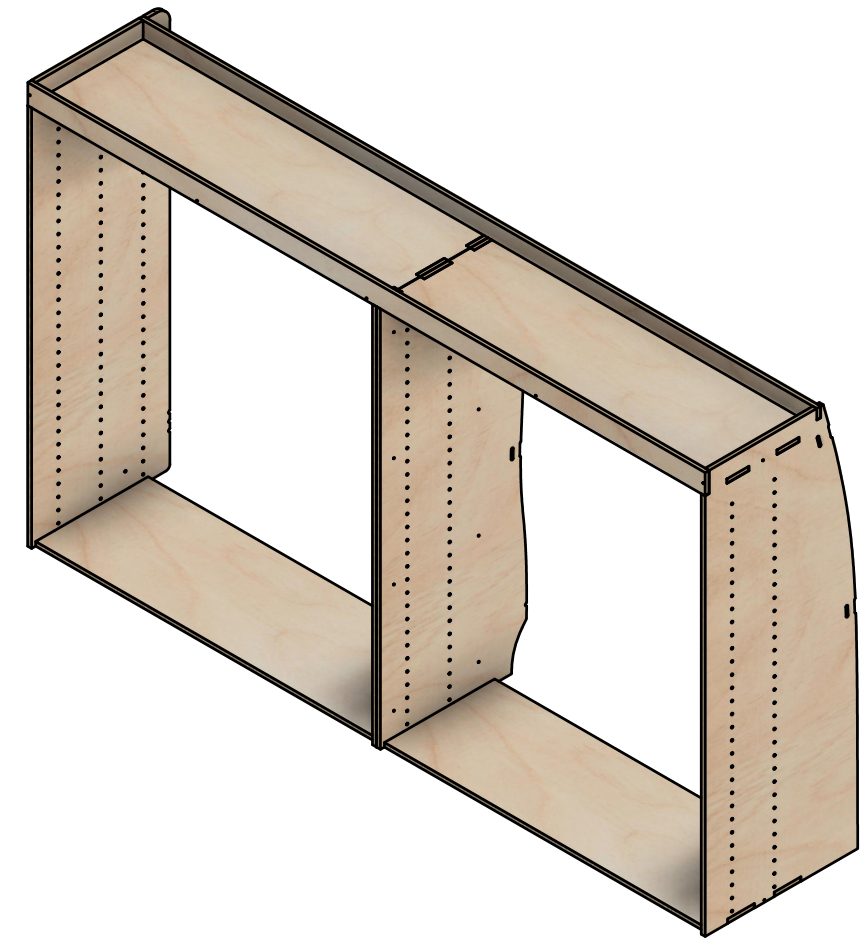

All units in mm

Plywood thickness = 12mm

Notes

- All units on this page are external.

YOKE VANS
info@yoke-van-kits.co.uk
0208 132 9221

Combo No.8

SKU: MV_14_L2_C8

Page 3 - Internal Dimensions