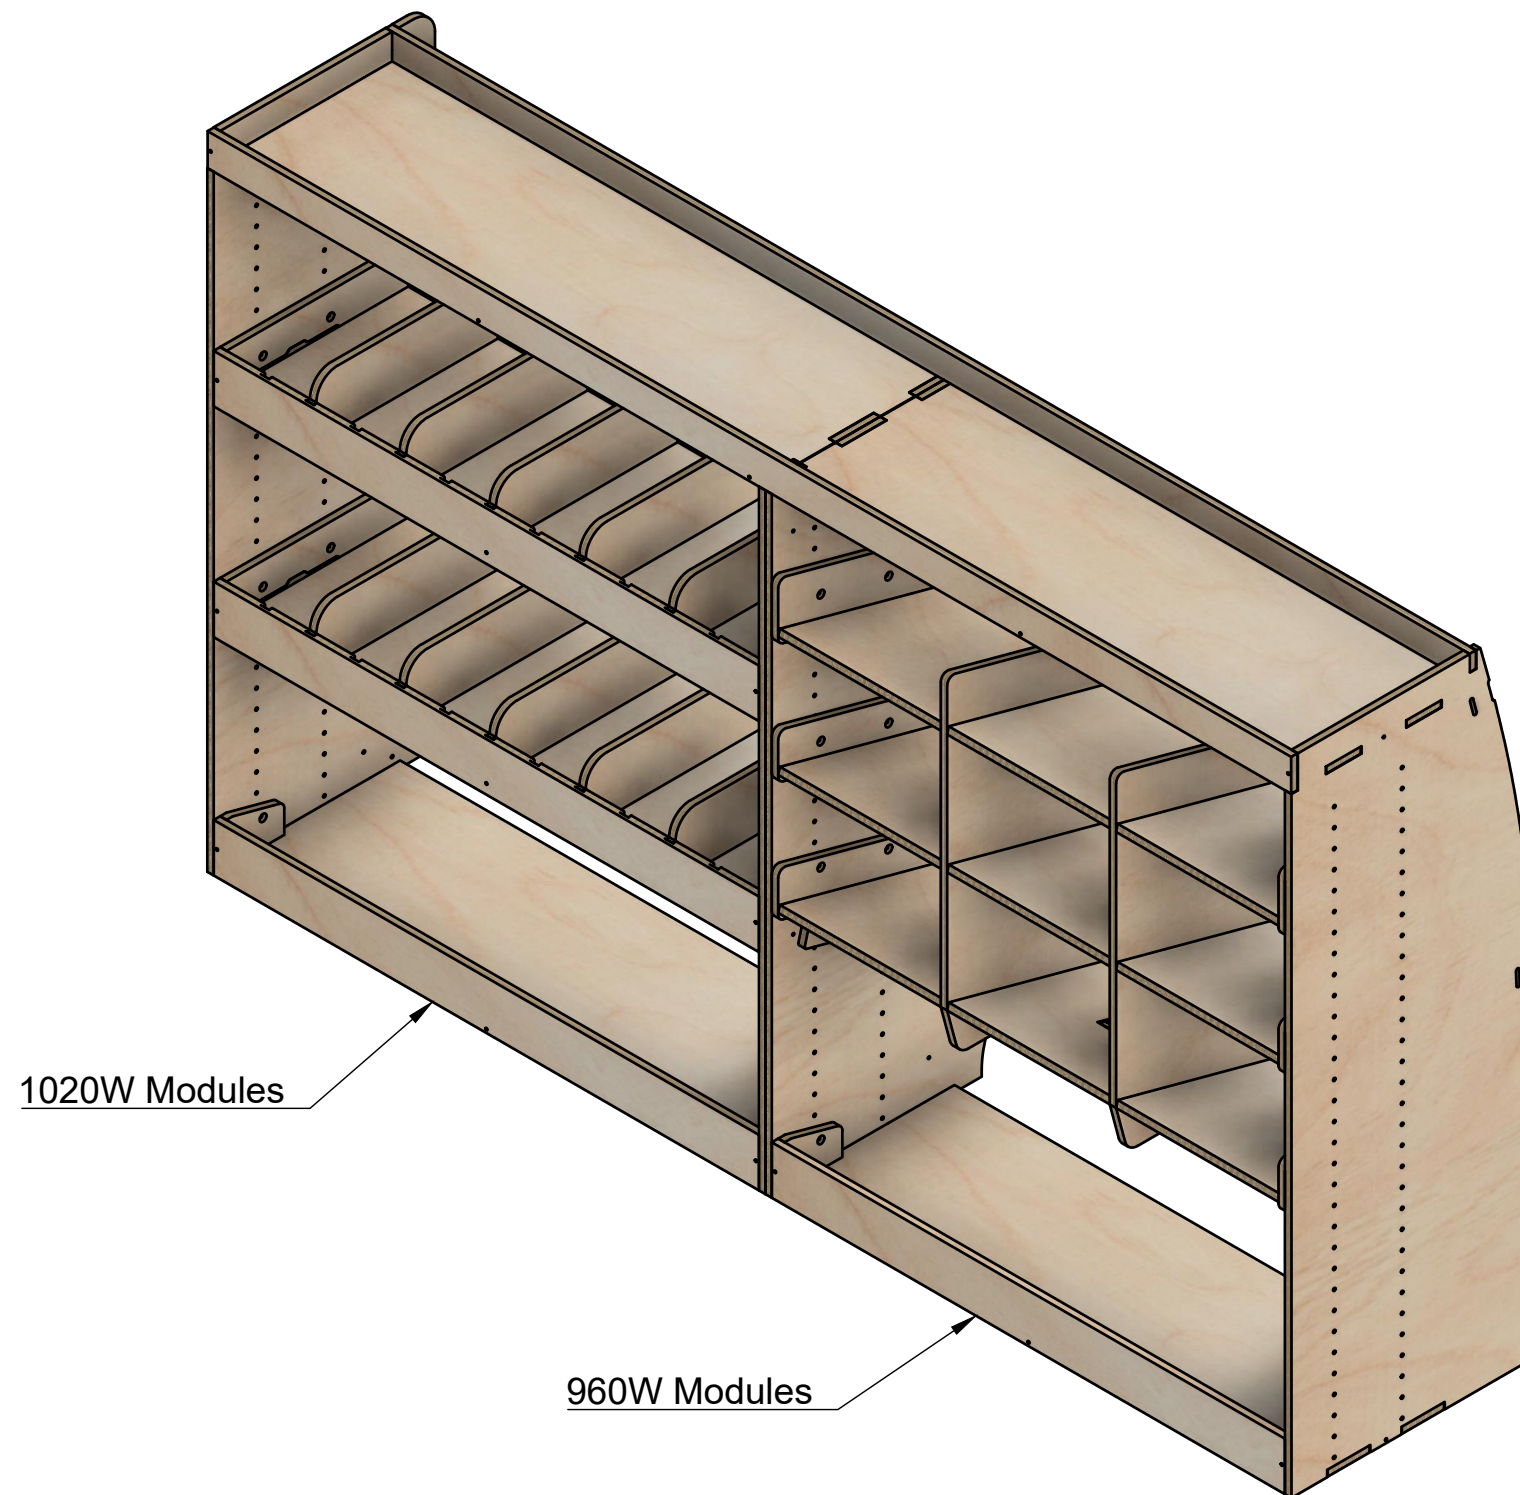

Combo No.8

SKU: MV_14_L2_C8

Page 1 - Overview

All units in mm

Plywood thickness = 12mm

Combo No.8

SKU: MV_14_L2_C8

Page 2 - External Dimensions

All units in mm

Plywood thickness = 12mm

Notes

- All units on this page are external.

YOKE VANS
info@yoke-van-kits.co.uk
0208 132 9221

Combo No.8

SKU: MV_14_L2_C8

Page 3 - Internal Dimensions

All units in mm

Plywood thickness = 12mm

Notes

- All dimensions on this page are internal.

YOKE VANS

info@yoke-van-kits.co.uk

0208 132 9221

© 2023 Yoke CNC LTD