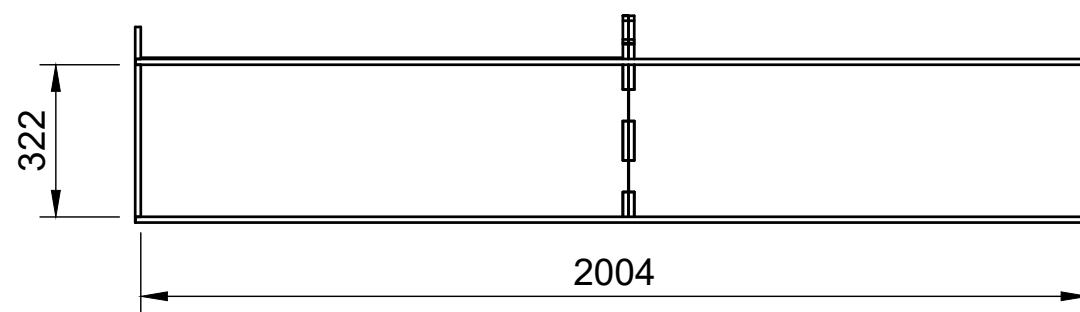

All units in mm

Plywood thickness = 12mm

Notes

- All units on this page are external.

YOKE VANS
info@yoke-van-kits.co.uk
0208 132 9221

Combo No.8

SKU: MV_14_L2_C8

Page 3 - Internal Dimensions

All units in mm

Plywood thickness = 12mm

Notes

- All dimensions on this page are internal.

YOKE VANS

info@yoke-van-kits.co.uk

0208 132 9221

© 2023 Yoke CNC LTD