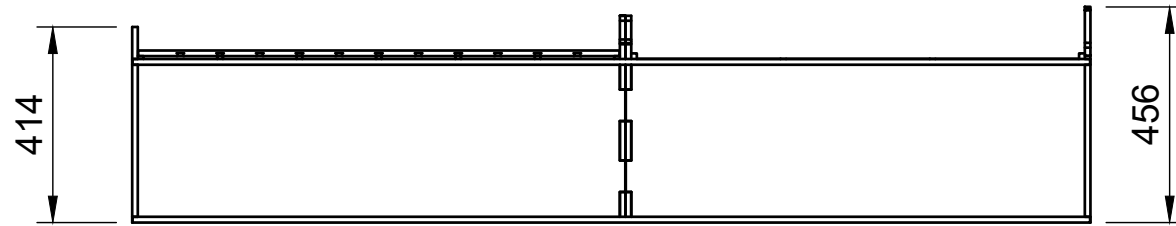

Combo No.8

SKU: MV_14_L2_C8

Page 1 - Overview

All units in mm

Plywood thickness = 12mm

Combo No.8

SKU: MV_14_L2_C8

Page 2 - External Dimensions

All units in mm

Plywood thickness = 12mm

Notes

- All units on this page are external.

YOKE VANS
info@yoke-van-kits.co.uk
0208 132 9221

Combo No.8

SKU: MV_14_L2_C8

Page 3 - Internal Dimensions

All units in mm

Plywood thickness = 12mm

Notes

- All dimensions on this page are internal.

YOKE VANS

info@yoke-van-kits.co.uk

0208 132 9221

© 2023 Yoke CNC LTD