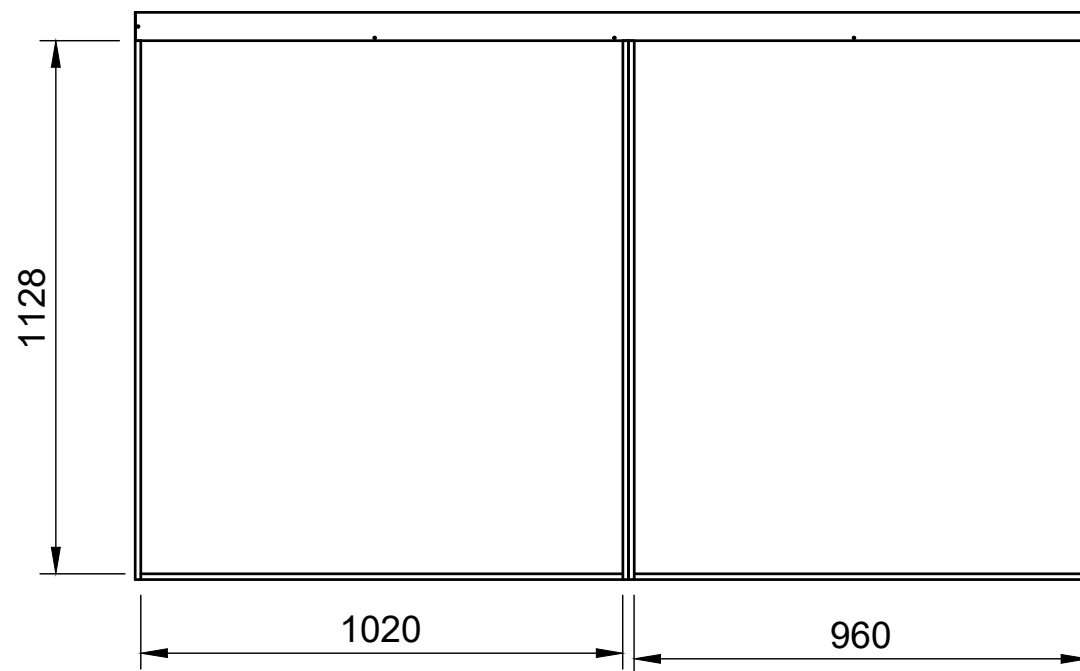

All units in mm

Plywood thickness = 12mm

Notes

- All units on this page are external.

YOKE VANS
info@yoke-van-kits.co.uk
0208 132 9221

Combo No.8

SKU: MV_14_L2_C8

Page 3 - Internal Dimensions