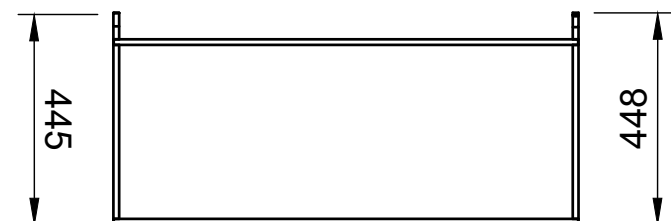

### Notes

- 9 bays designed for 400x300x220mm euro containers.

**YOKE VANS**  
info@yoke-van-kits.co.uk  
0208 132 9221

© 2023 Yoke CNC LTD

Renault Trafic | 2014on | L1H1 (SWB) | Panel Van  
Vauxhall Vivaro | 2014-19 | L1H1 (SWB) | Panel Van  
Nissan NV300 | 2016on | L1H1 (SWB) | Panel Van  
Fiat Talento | 2016-20 | L1H1 (SWB) | Panel Van

### Page 2 - External Dimensions

All units in mm

Plywood thickness = 12mm