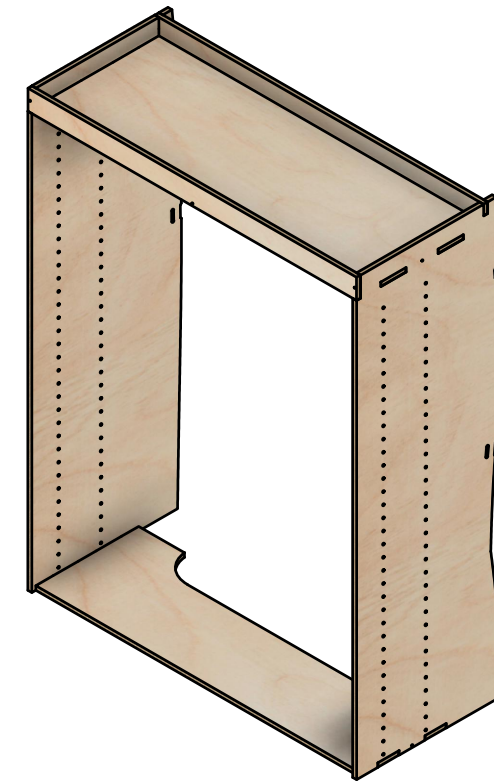

Renault Trafic | 2014on | L1H1 (SWB) | Panel Van
Vauxhall Vivaro | 2014-19 | L1H1 (SWB) | Panel Van
Nissan NV300 | 2016on | L1H1 (SWB) | Panel Van
Fiat Talento | 2016-20 | L1H1 (SWB) | Panel Van

Euro Crate Rack

SKU: TVN_14_L1_PS_90E220

Page 3 - Internal Dimensions

All units in mm

Plywood thickness = 12mm

Notes

- All dimensions on this page are internal.

YOKE VANS
info@yoke-van-kits.co.uk
0208 132 9221

© 2023 Yoke CNC LTD