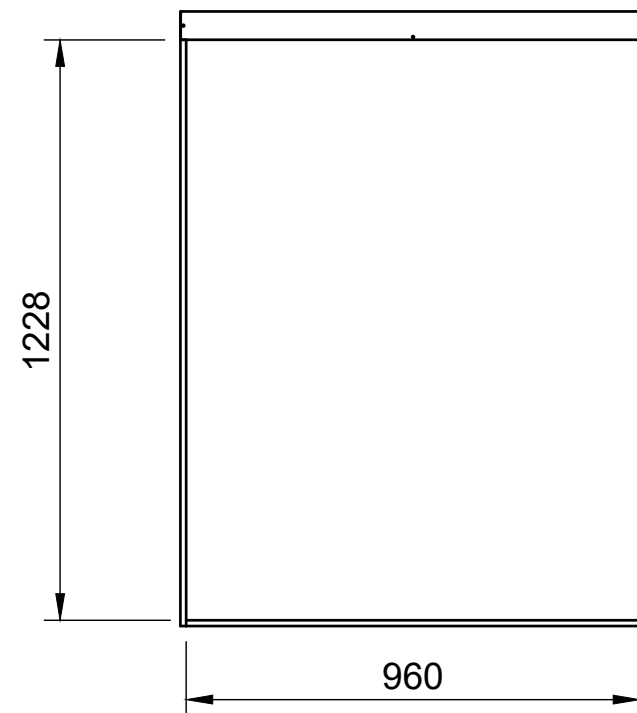

Renault Trafic | 2014on | L1H1 (SWB) | Panel Van
Vauxhall Vivaro | 2014-19 | L1H1 (SWB) | Panel Van
Nissan NV300 | 2016on | L1H1 (SWB) | Panel Van
Fiat Talento | 2016-20 | L1H1 (SWB) | Panel Van

Euro Crate Rack

SKU: TVN_14_L1_PS_90E220

Page 3 - Internal Dimensions

All units in mm

Plywood thickness = 12mm

Notes

- All dimensions on this page are internal.

YOKE VANS
info@yoke-van-kits.co.uk
0208 132 9221

© 2023 Yoke CNC LTD