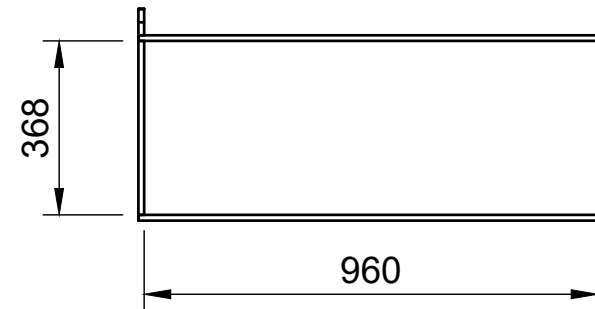

Renault Trafic | 2014on | L1H1 (SWB) | Panel Van
Vauxhall Vivaro | 2014-19 | L1H1 (SWB) | Panel Van
Nissan NV300 | 2016on | L1H1 (SWB) | Panel Van
Fiat Talento | 2016-20 | L1H1 (SWB) | Panel Van

Euro Crate Rack

SKU: TVN_14_L1_PS_90E220

Page 3 - Internal Dimensions

All units in mm

Plywood thickness = 12mm

Notes

- All dimensions on this page are internal.

YOKE VANS
info@yoke-van-kits.co.uk
0208 132 9221

© 2023 Yoke CNC LTD