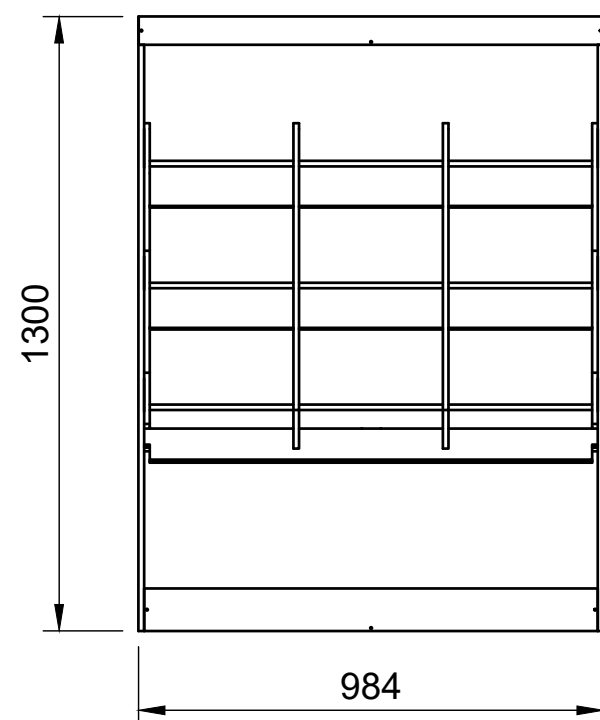

### Notes

- 9 bays designed for 400x300x220mm euro containers.

**YOKE VANS**  
info@yoke-van-kits.co.uk  
0208 132 9221

© 2023 Yoke CNC LTD

Renault Trafic | 2014on | L1H1 (SWB) | Panel Van  
Vauxhall Vivaro | 2014-19 | L1H1 (SWB) | Panel Van  
Nissan NV300 | 2016on | L1H1 (SWB) | Panel Van  
Fiat Talento | 2016-20 | L1H1 (SWB) | Panel Van

### Page 2 - External Dimensions

All units in mm

Plywood thickness = 12mm