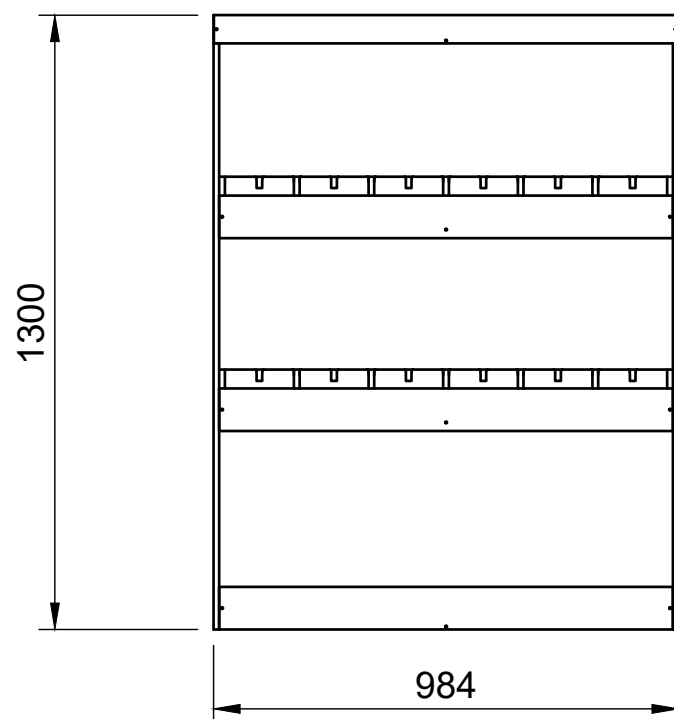

SKU: TVN_14_L1_PS_ORG

Page 1 - Overview

All units in mm

Plywood thickness = 12mm

Notes

- All dividers are removable.

YOKE VANS
info@yoke-van-kits.co.uk
0208 132 9221

© 2023 Yoke CNC LTD

SKU: TVN_14_L1_PS_ORG

Page 2 - External Dimensions

All units in mm

Plywood thickness = 12mm

Notes

- All units on this page are external.

YOKE VANS
info@yoke-van-kits.co.uk
0208 132 9221

© 2023 Yoke CNC LTD