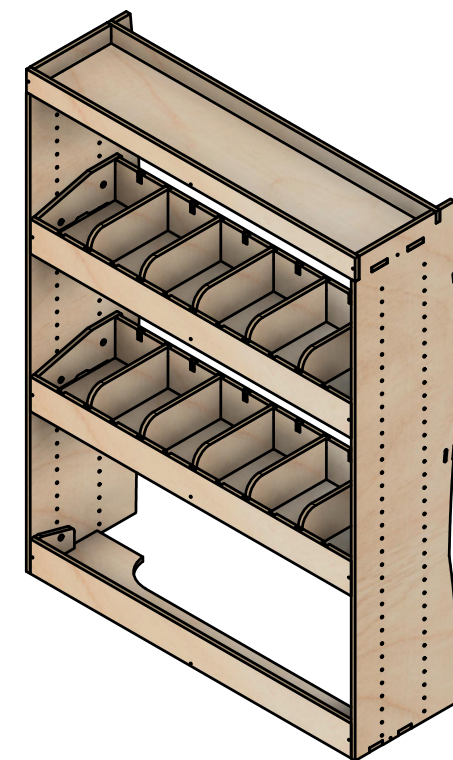

Renault Trafic | 2014on | L1H1 (SWB) | Panel Van
Vauxhall Vivaro | 2014-19 | L1H1 (SWB) | Panel Van
Nissan NV300 | 2016on | L1H1 (SWB) | Panel Van
Fiat Talento | 2016-20 | L1H1 (SWB) | Panel Van

Organiser No.3

SKU: TVN_14_L1_PS_ORG

Page 2 - External Dimensions

All units in mm

Plywood thickness = 12mm

Notes

- All units on this page are external.

YOKE VANS
info@yoke-van-kits.co.uk
0208 132 9221

© 2023 Yoke CNC LTD