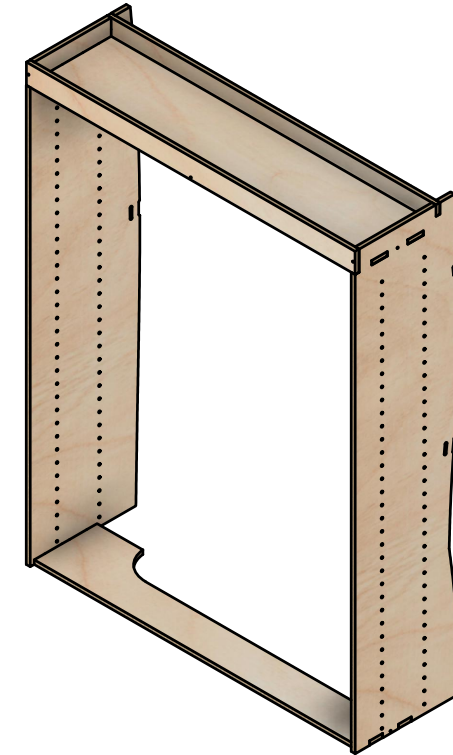

Renault Trafic | 2014on | L1H1 (SWB) | Panel Van
Vauxhall Vivaro | 2014-19 | L1H1 (SWB) | Panel Van
Nissan NV300 | 2016on | L1H1 (SWB) | Panel Van
Fiat Talento | 2016-20 | L1H1 (SWB) | Panel Van

Organiser No.3

SKU: TVN_14_L1_PS_ORG

Page 3 - Internal Dimensions

All units in mm

Plywood thickness = 12mm

Notes

- All units on this page are internal.

YOKE VANS
info@yoke-van-kits.co.uk
0208 132 9221

© 2023 Yoke CNC LTD