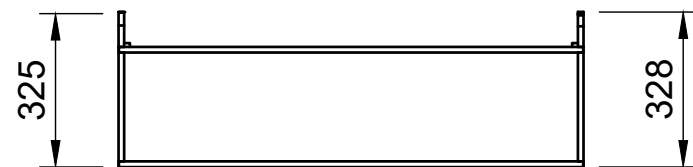

SKU: TVN_14_L1_PS_ORG

Page 1 - Overview

All units in mm

Plywood thickness = 12mm

Notes

- All dividers are removable.

YOKE VANS
info@yoke-van-kits.co.uk
0208 132 9221

© 2023 Yoke CNC LTD

SKU: TVN_14_L1_PS_ORG

Page 2 - External Dimensions

All units in mm

Plywood thickness = 12mm

Notes

- All units on this page are external.

YOKE VANS
info@yoke-van-kits.co.uk
0208 132 9221

© 2023 Yoke CNC LTD