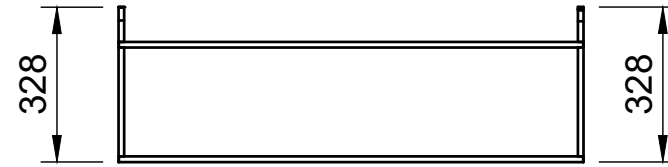

SKU: TVN_14_L1_PS_ORG

Page 2 - External Dimensions

All units in mm

Plywood thickness = 12mm

Notes

- All units on this page are external.

YOKE VANS
info@yoke-van-kits.co.uk
0208 132 9221

© 2023 Yoke CNC LTD

SKU: TVN_14_L1_PS_ORG

Page 3 - Internal Dimensions

All units in mm

Plywood thickness = 12mm

Notes

- All units on this page are internal.

YOKE VANS
info@yoke-van-kits.co.uk
0208 132 9221

© 2023 Yoke CNC LTD