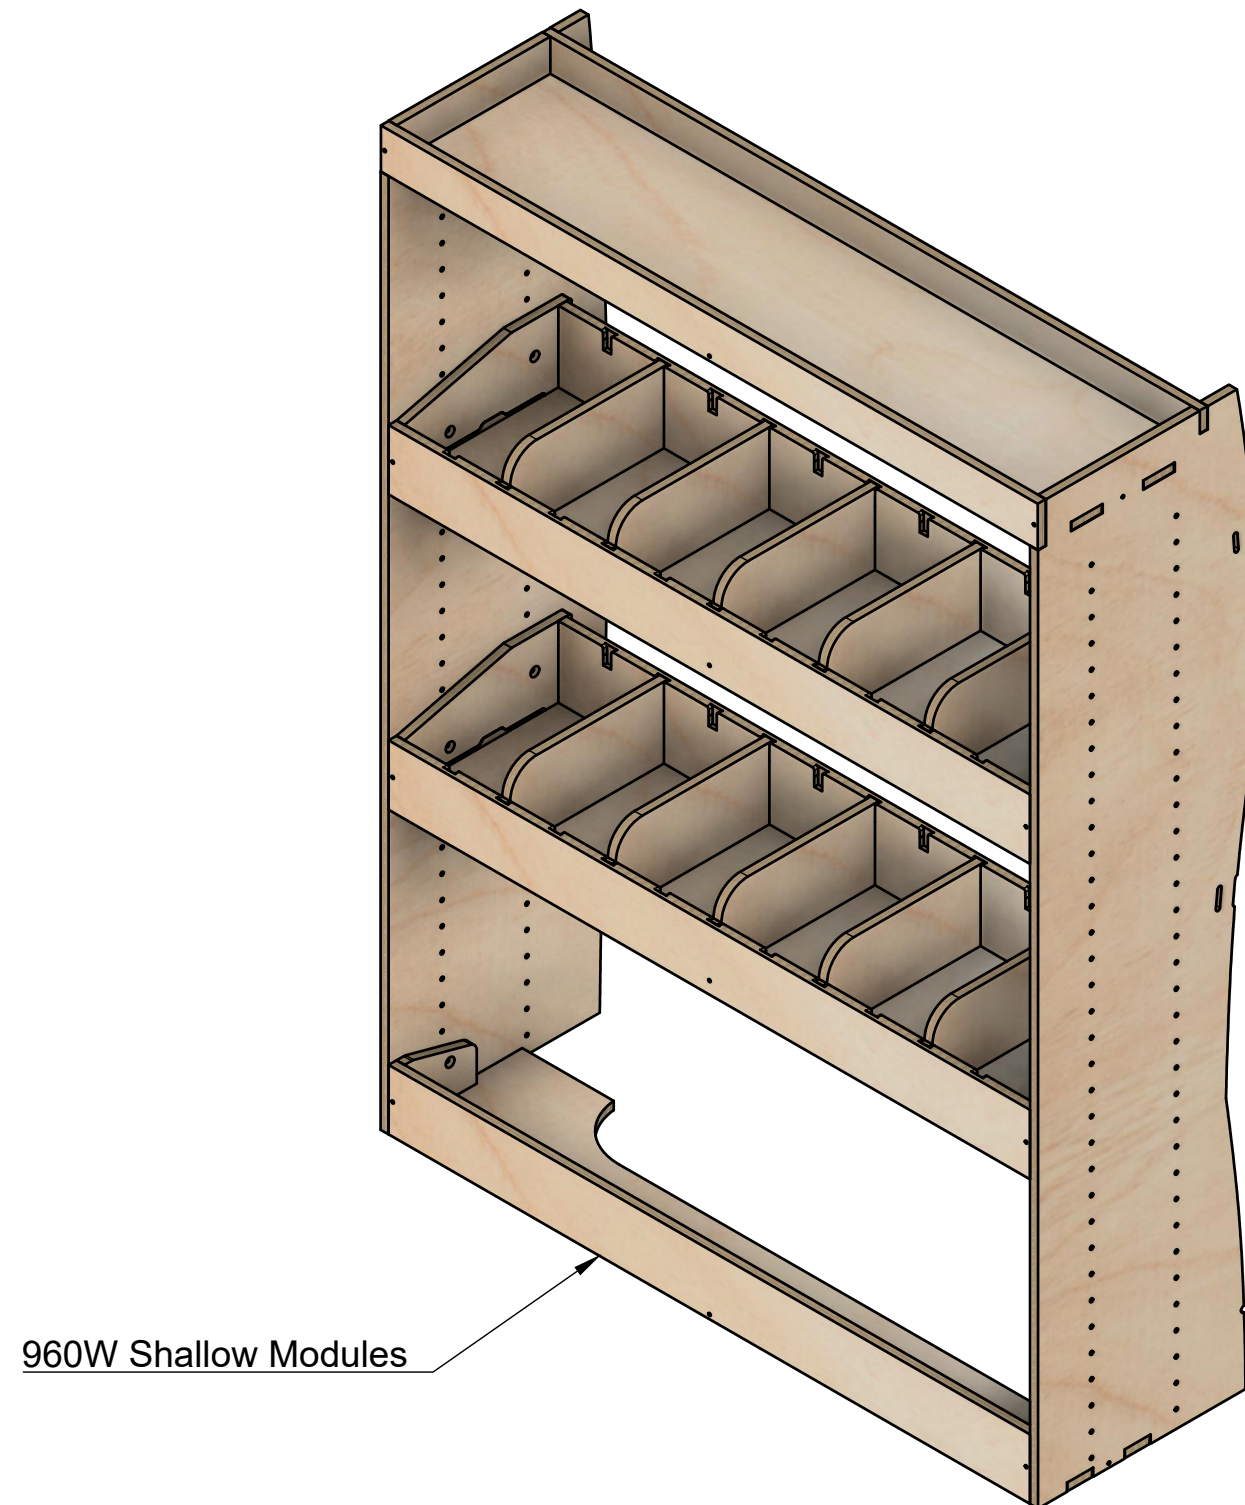

Renault Trafic | 2014on | L1H1 (SWB) | Panel Van
Vauxhall Vivaro | 2014-19 | L1H1 (SWB) | Panel Van
Nissan NV300 | 2016on | L1H1 (SWB) | Panel Van
Fiat Talento | 2016-20 | L1H1 (SWB) | Panel Van

Organiser No.3

SKU: TVN_14_L1_PS_ORG

Page 1 - Overview

All units in mm

Plywood thickness = 12mm

Notes

- All dividers are removable.

YOKE VANS
info@yoke-van-kits.co.uk
0208 132 9221

© 2023 Yoke CNC LTD