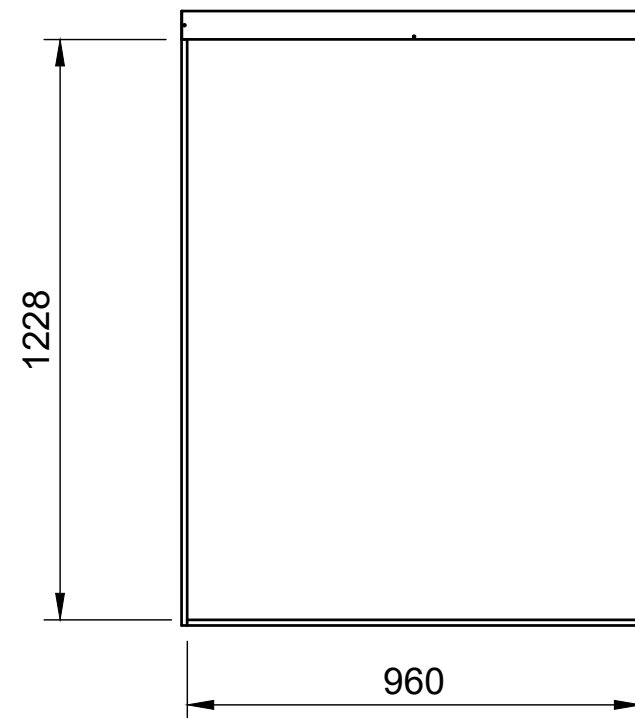

Renault Trafic | 2014on | L1H1 (SWB) | Panel Van
Vauxhall Vivaro | 2014-19 | L1H1 (SWB) | Panel Van
Nissan NV300 | 2016on | L1H1 (SWB) | Panel Van
Fiat Talento | 2016-20 | L1H1 (SWB) | Panel Van

Organiser No.3

SKU: TVN_14_L1_PS_ORG

Page 3 - Internal Dimensions

All units in mm

Plywood thickness = 12mm

Notes

- All units on this page are internal.

YOKE VANS
info@yoke-van-kits.co.uk
0208 132 9221

© 2023 Yoke CNC LTD