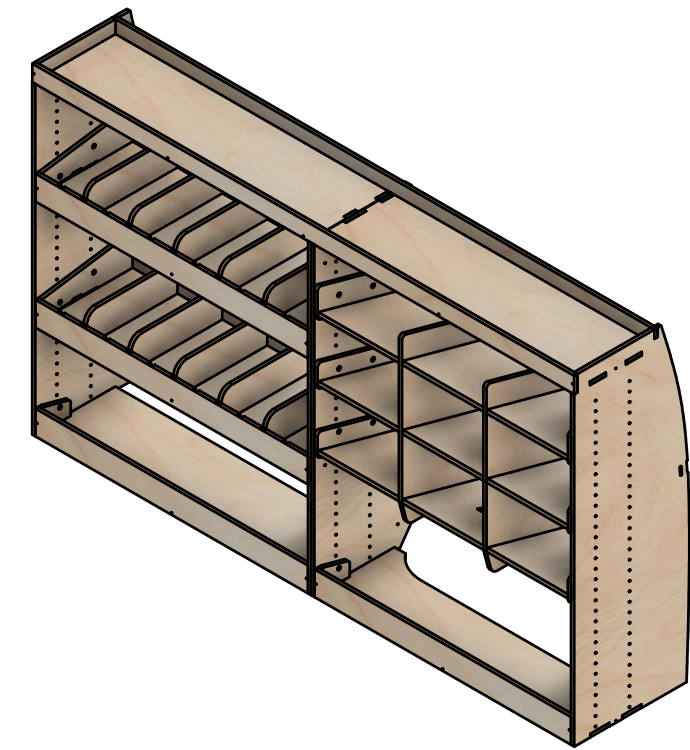

Combo No.8

SKU: VWT56_L1_C8

Page 2 - External Dimensions

All units in mm

Plywood thickness = 12mm

Notes

- All dimensions on this page are external.

YOKE VANS
info@yoke-van-kits.co.uk
0208 132 9221

© 2023 Yoke CNC LTD