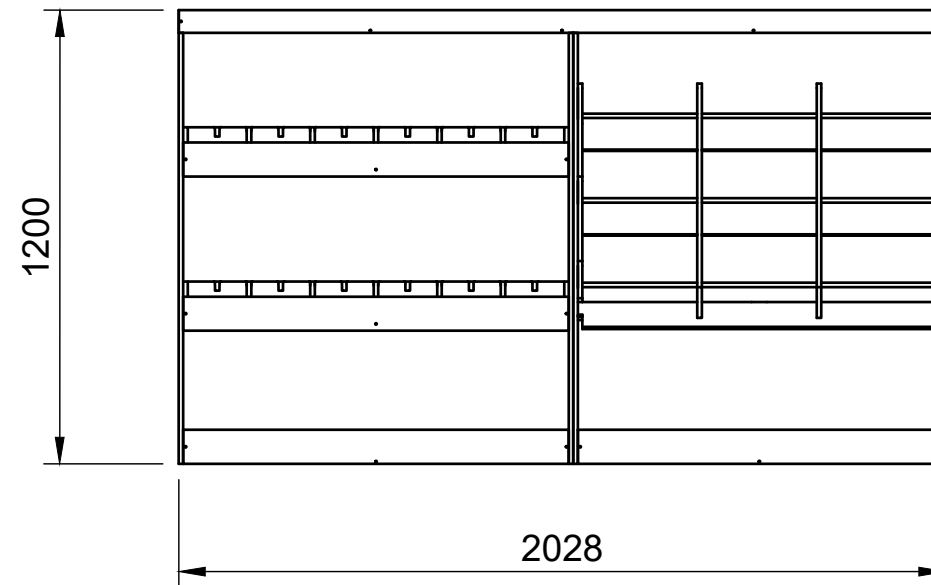

Combo No.8

SKU: VWT56_L1_C8

Page 2 - External Dimensions

All units in mm

Plywood thickness = 12mm

Notes

- All dimensions on this page are external.

YOKE VANS
info@yoke-van-kits.co.uk
0208 132 9221

© 2023 Yoke CNC LTD