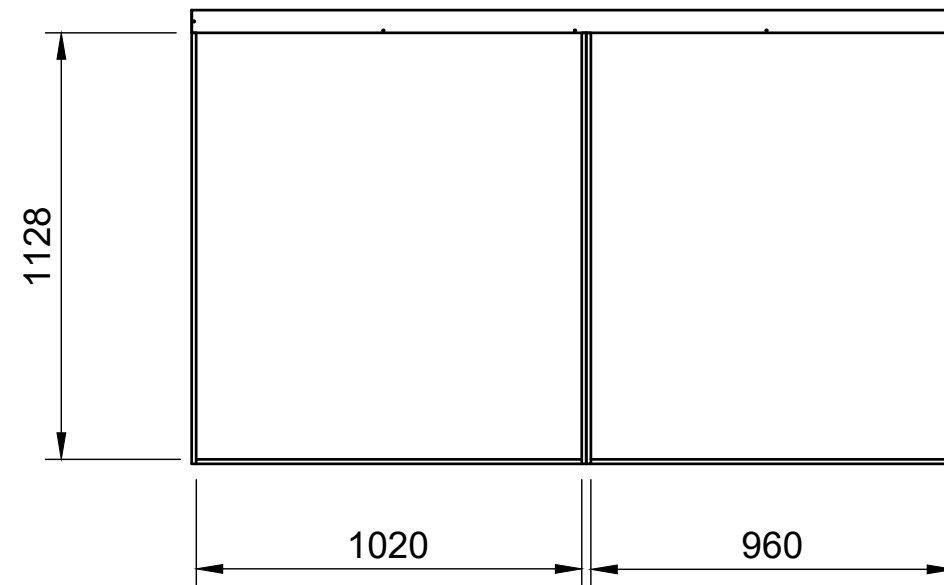

Combo No.8

SKU: VWT56_L1_C8

Page 3 - Internal Dimensions

All units in mm

Plywood thickness = 12mm

Notes

- All Dimensions on this page are internal.
- Each section of rack can accept other modules with the same width.

YOKE VANS

info@yoke-van-kits.co.uk

0208 132 9221

© 2023 Yoke CNC LTD