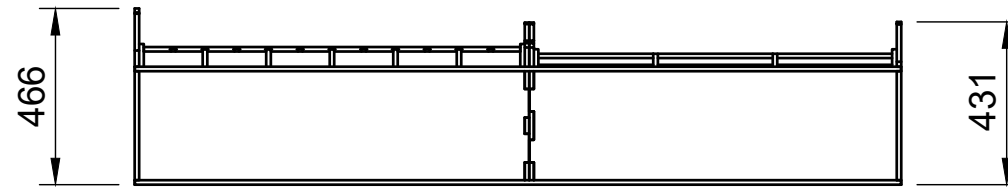

Combo No.8

SKU: VWT56_L1_C8

Page 2 - External Dimensions

All units in mm

Plywood thickness = 12mm

Notes

- All dimensions on this page are external.

YOKE VANS
info@yoke-van-kits.co.uk
0208 132 9221

© 2023 Yoke CNC LTD