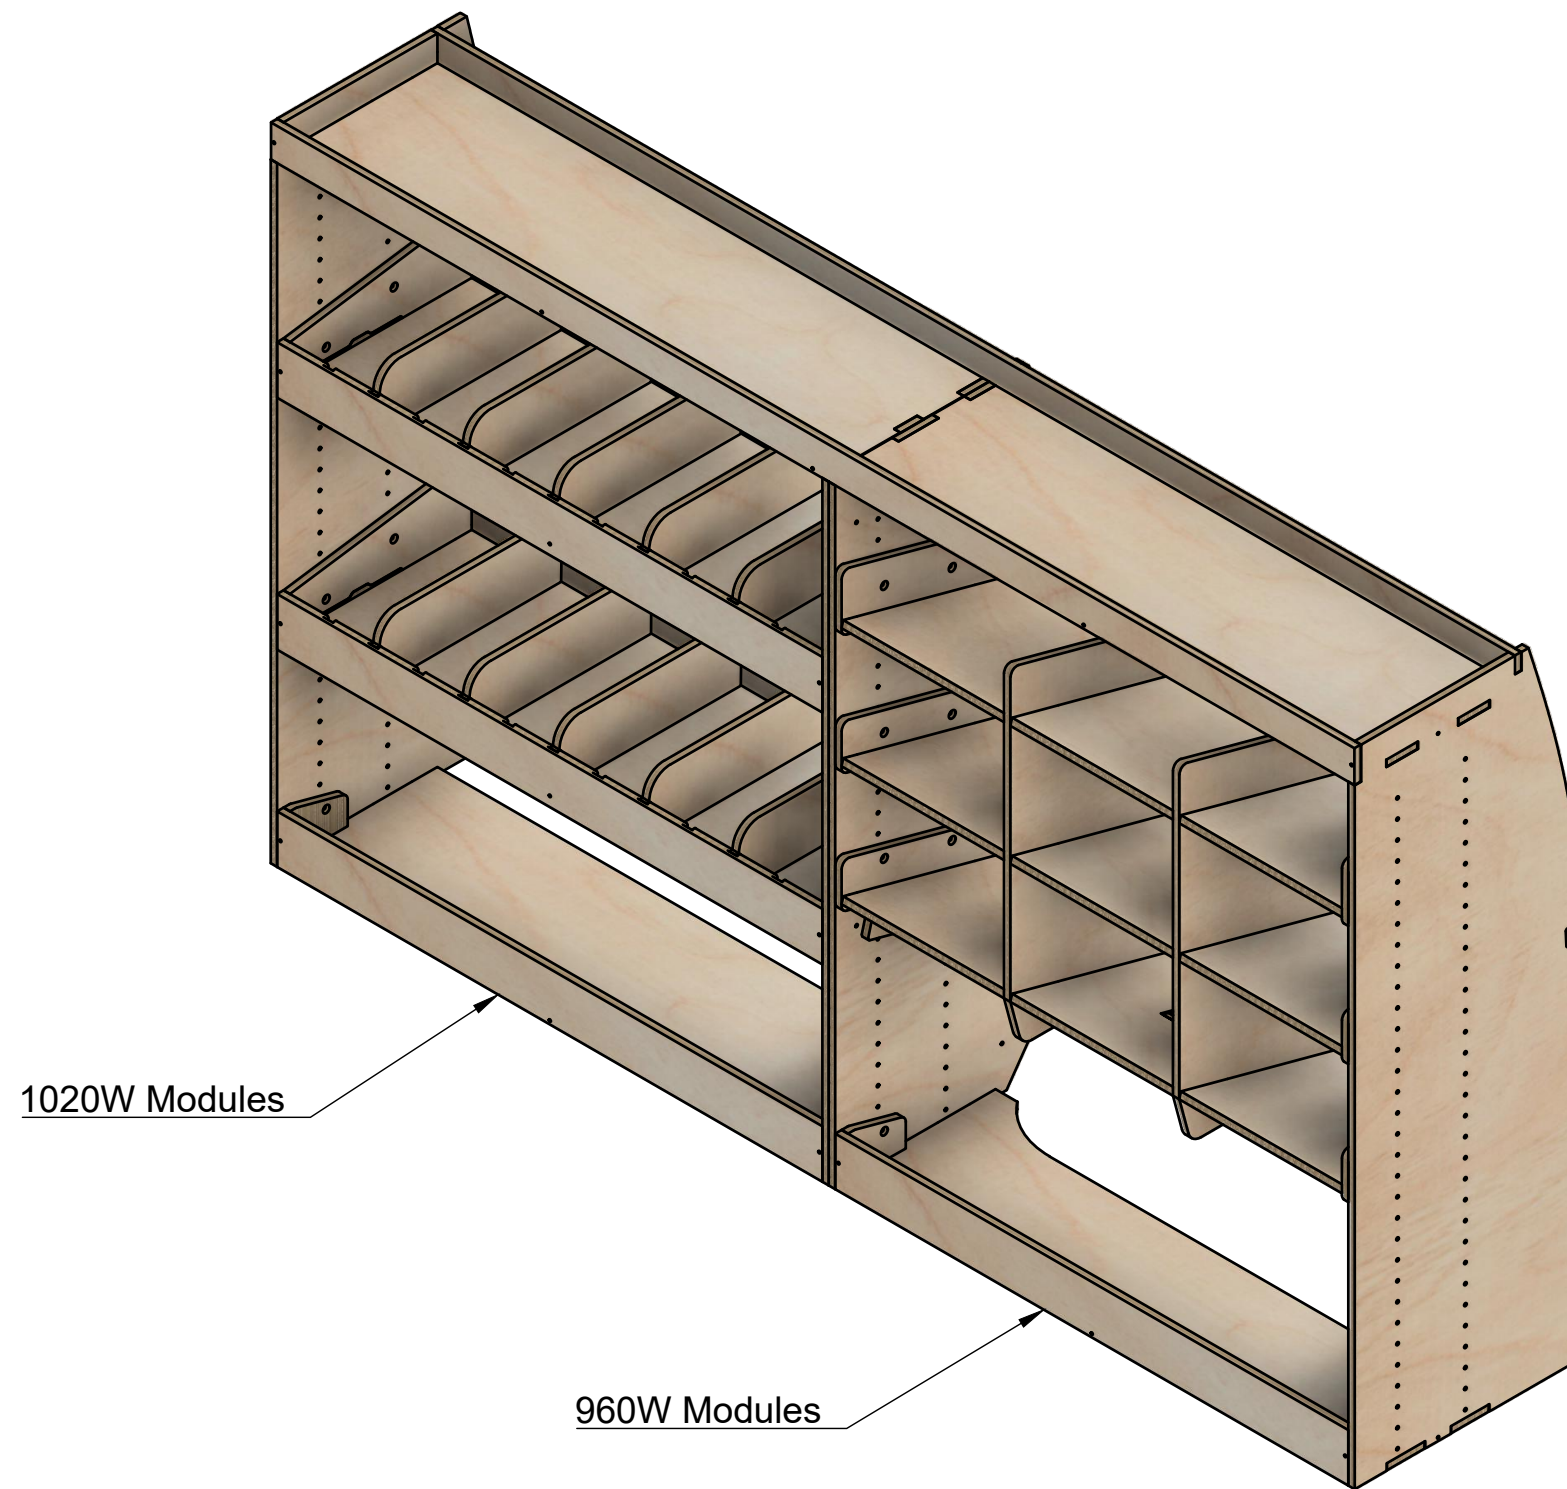

Combo No.8

SKU: VWT56_L1_C8

Page 1 - Overview

All units in mm

Plywood thickness = 12mm

Notes

- The spacing of most internal modules can be adjusted up or down.
- Each section of rack can accept other modules with the same width.
- The 960W euro crate module is constructed as 1 interlocked module. The shelf spacing of that module is fixed.

YOKE VANS

info@yoke-van-kits.co.uk

0208 132 9221

© 2023 Yoke CNC LTD