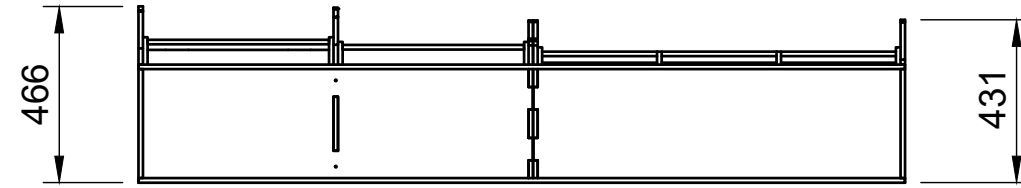

Combo No.9

SKU: VWT56_L1_C9

Page 1 - Overview

All units in mm

Plywood thickness = 12mm

Notes

- The spacing of most internal modules can be adjusted up or down.
- Each section of rack can accept other modules with the same width.
- The 960W euro crate module is constructed as 1 interlocked module. The shelf spacing of that module is fixed.

YOKE VANS

info@yoke-van-kits.co.uk

0208 132 9221

© 2023 Yoke CNC LTD

Combo No.9

SKU: VWT56_L1_C9

Page 2 - External Dimensions

All units in mm

Plywood thickness = 12mm

Notes

- All dimensions on this page are external.

YOKE VANS
info@yoke-van-kits.co.uk
0208 132 9221

© 2023 Yoke CNC LTD

Combo No.9

SKU: VWT56_L1_C9

Page 3 - Internal Dimensions

All units in mm

Plywood thickness = 12mm

Notes

- All Dimensions on this page are internal.
- Each section of rack can accept other modules with the same width.

YOKE VANS

info@yoke-van-kits.co.uk

0208 132 9221