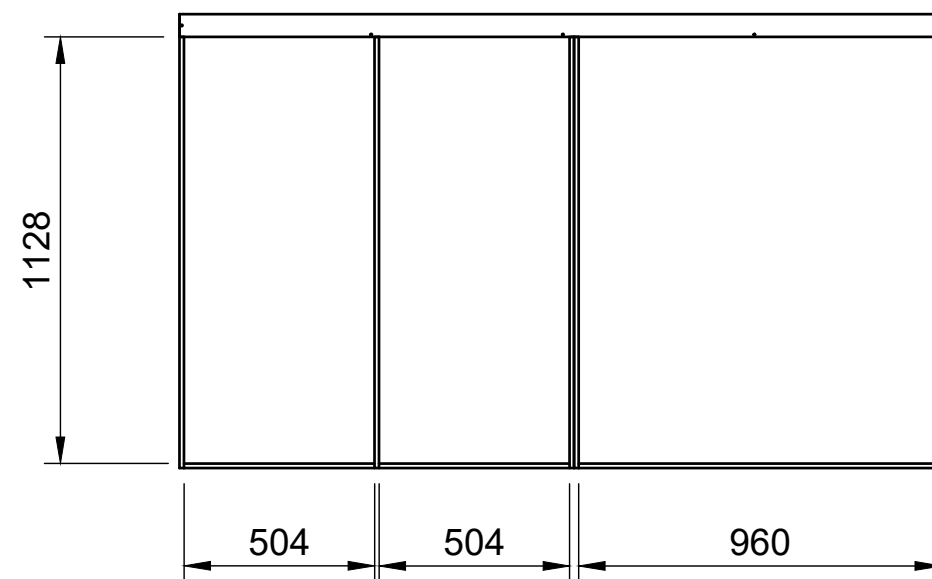

Combo No.9

SKU: VWT56_L1_C9

Page 1 - Overview

All units in mm

Plywood thickness = 12mm

Notes

- The spacing of most internal modules can be adjusted up or down.
- Each section of rack can accept other modules with the same width.
- The 960W euro crate module is constructed as 1 interlocked module. The shelf spacing of that module is fixed.

Plywood thickness = 12mm

Notes

- All dimensions on this page are external.

YOKE VANS
info@yoke-van-kits.co.uk
0208 132 9221

© 2023 Yoke CNC LTD

Combo No.9

SKU: VWT56_L1_C9

Page 3 - Internal Dimensions

All units in mm

Plywood thickness = 12mm

Notes

- All Dimensions on this page are internal.
- Each section of rack can accept other modules with the same width.

YOKE VANS

info@yoke-van-kits.co.uk

0208 132 9221