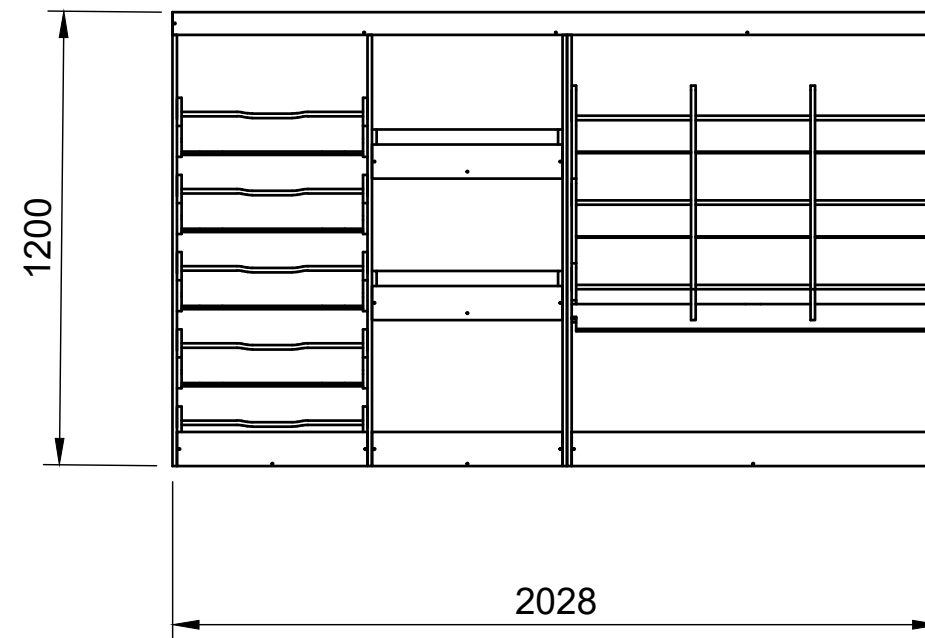

Combo No.9

SKU: VWT56_L1_C9

Page 1 - Overview

All units in mm

Plywood thickness = 12mm

Notes

- The spacing of most internal modules can be adjusted up or down.
- Each section of rack can accept other modules with the same width.
- The 960W euro crate module is constructed as 1 interlocked module. The shelf spacing of that module is fixed.

YOKE VANS

info@yoke-van-kits.co.uk

0208 132 9221

© 2023 Yoke CNC LTD

Combo No.9

SKU: VWT56_L1_C9

Page 2 - External Dimensions

All units in mm

Plywood thickness = 12mm

Notes

- All dimensions on this page are external.

YOKE VANS
info@yoke-van-kits.co.uk
0208 132 9221

© 2023 Yoke CNC LTD

Combo No.9

SKU: VWT56_L1_C9

Page 3 - Internal Dimensions