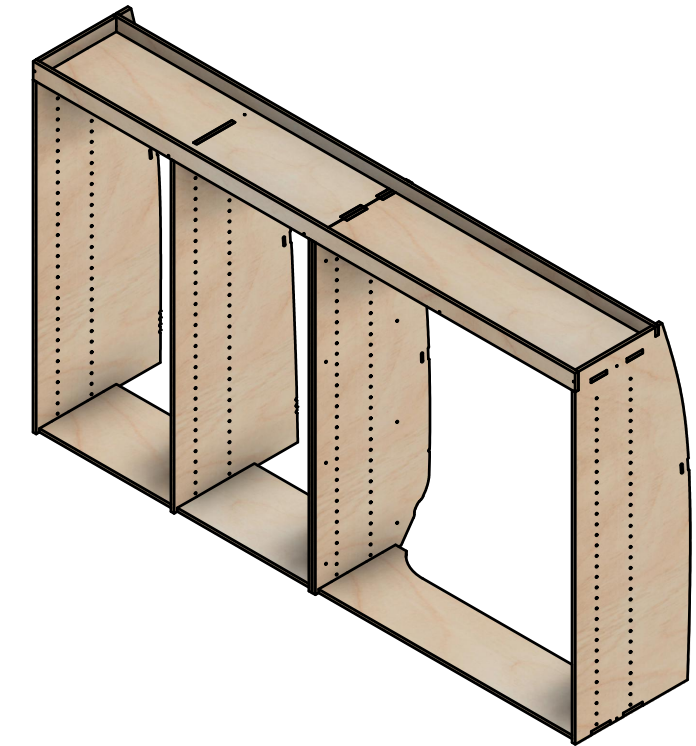

Combo No.9

SKU: VWT56_L1_C9

Page 1 - Overview

All units in mm

Plywood thickness = 12mm

Notes

- The spacing of most internal modules can be adjusted up or down.
- Each section of rack can accept other modules with the same width.
- The 960W euro crate module is constructed as 1 interlocked module. The shelf spacing of that module is fixed.

Plywood thickness = 12mm

Notes

- All dimensions on this page are external.

YOKE VANS
info@yoke-van-kits.co.uk
0208 132 9221

© 2023 Yoke CNC LTD

Combo No.9

SKU: VWT56_L1_C9

Page 3 - Internal Dimensions

All units in mm

Plywood thickness = 12mm

Notes

- All Dimensions on this page are internal.
- Each section of rack can accept other modules with the same width.

YOKE VANS

info@yoke-van-kits.co.uk

0208 132 9221