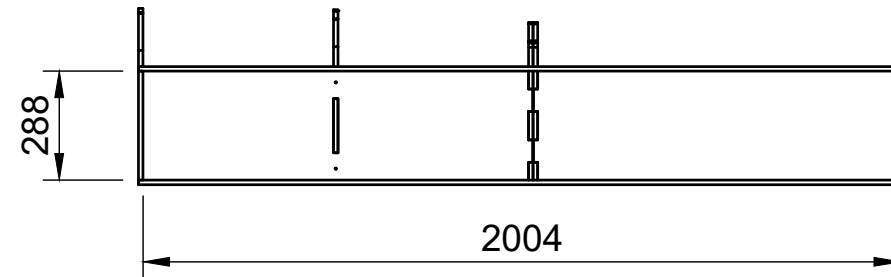

Plywood thickness = 12mm

Notes

- All dimensions on this page are external.

YOKE VANS
info@yoke-van-kits.co.uk
0208 132 9221

© 2023 Yoke CNC LTD

Combo No.9

SKU: VWT56_L1_C9

Page 3 - Internal Dimensions

All units in mm

Plywood thickness = 12mm

Notes

- All Dimensions on this page are internal.
- Each section of rack can accept other modules with the same width.

YOKE VANS

info@yoke-van-kits.co.uk

0208 132 9221