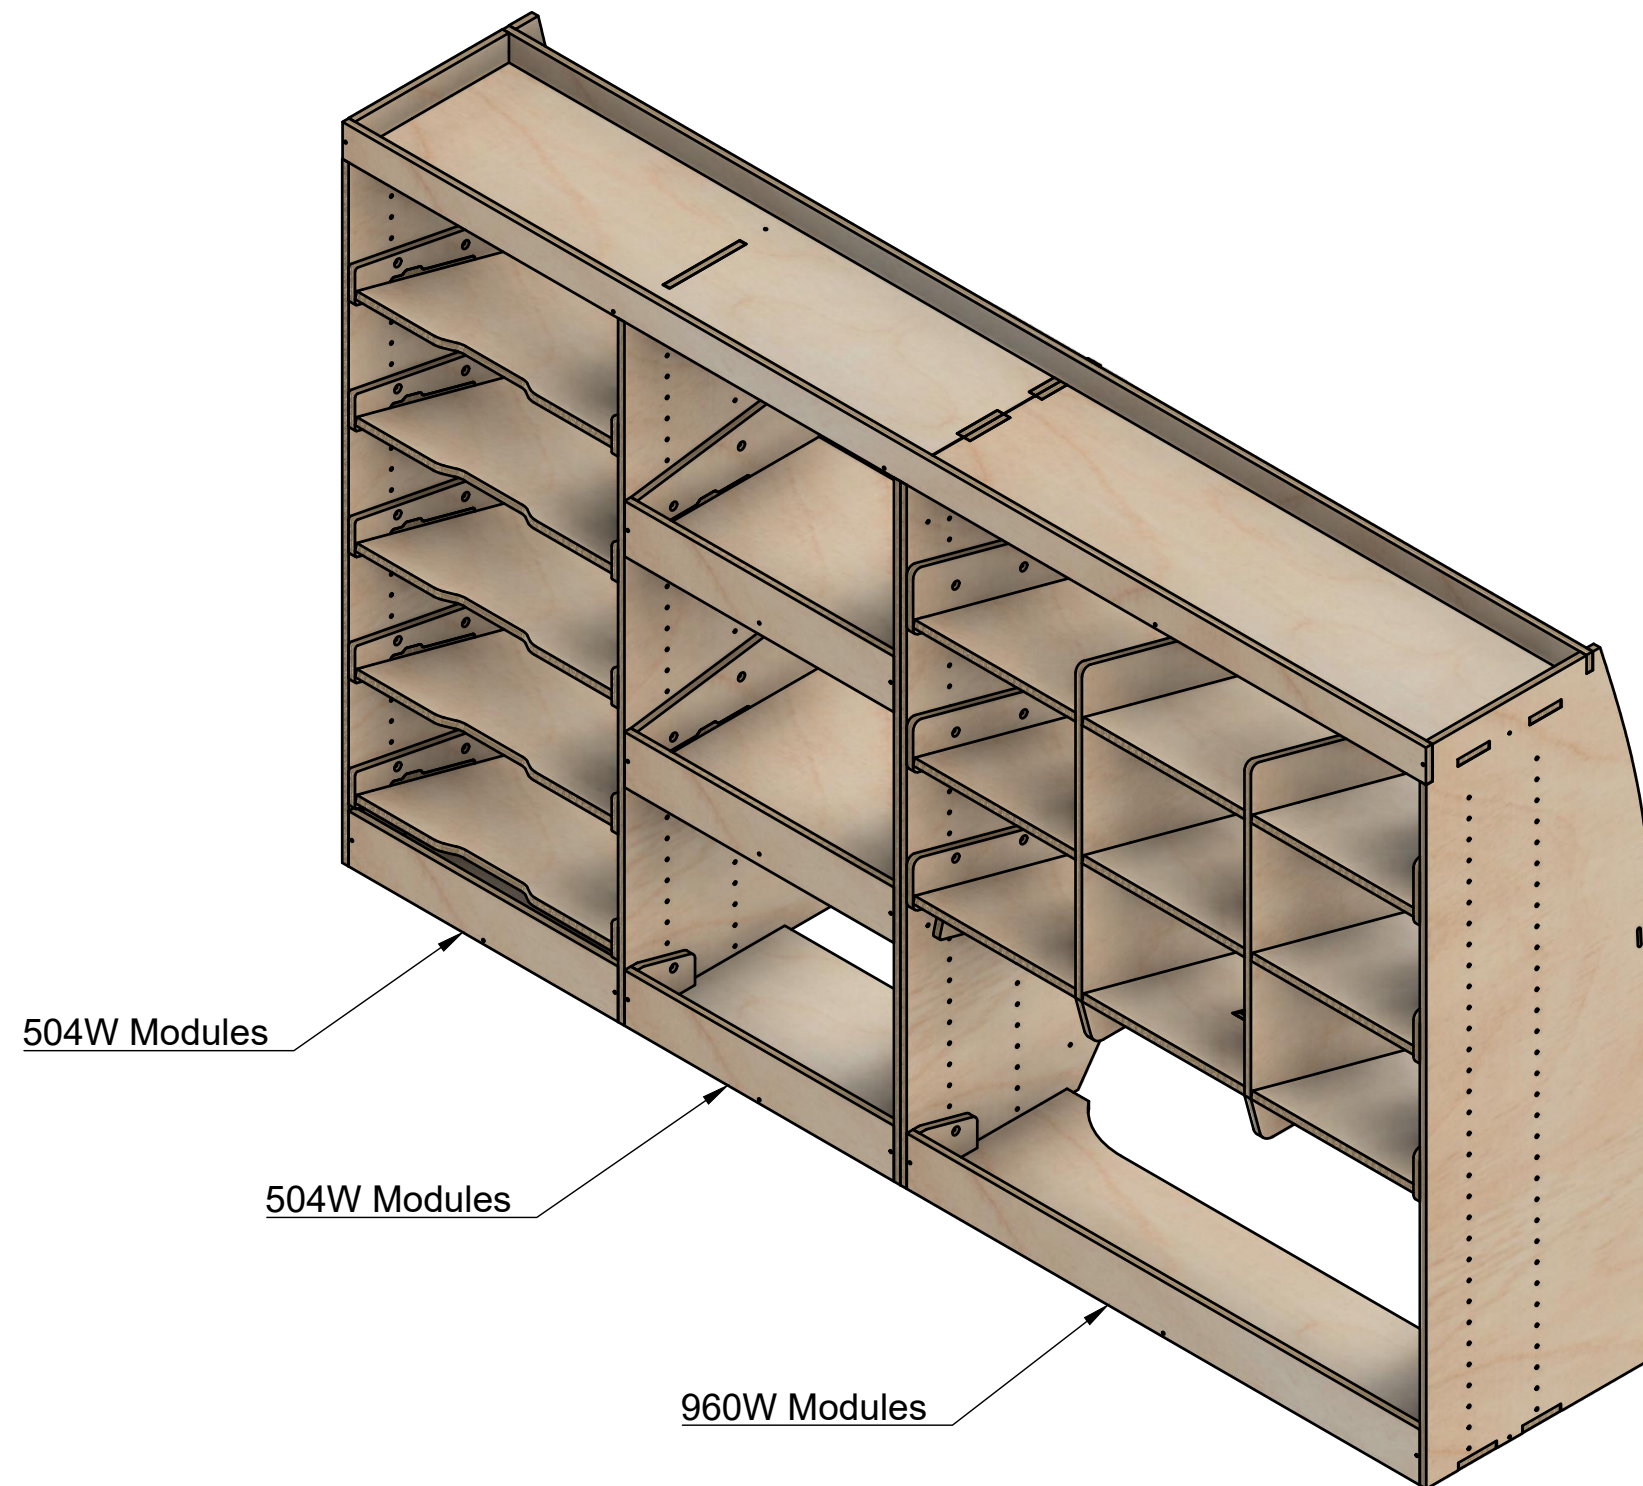

Combo No.9

SKU: VWT56_L1_C9

Page 1 - Overview

All units in mm

Plywood thickness = 12mm

Notes

- The spacing of most internal modules can be adjusted up or down.
- Each section of rack can accept other modules with the same width.
- The 960W euro crate module is constructed as 1 interlocked module. The shelf spacing of that module is fixed.

Plywood thickness = 12mm

Notes

- All dimensions on this page are external.

YOKE VANS
info@yoke-van-kits.co.uk
0208 132 9221

© 2023 Yoke CNC LTD

Combo No.9

SKU: VWT56_L1_C9

Page 3 - Internal Dimensions