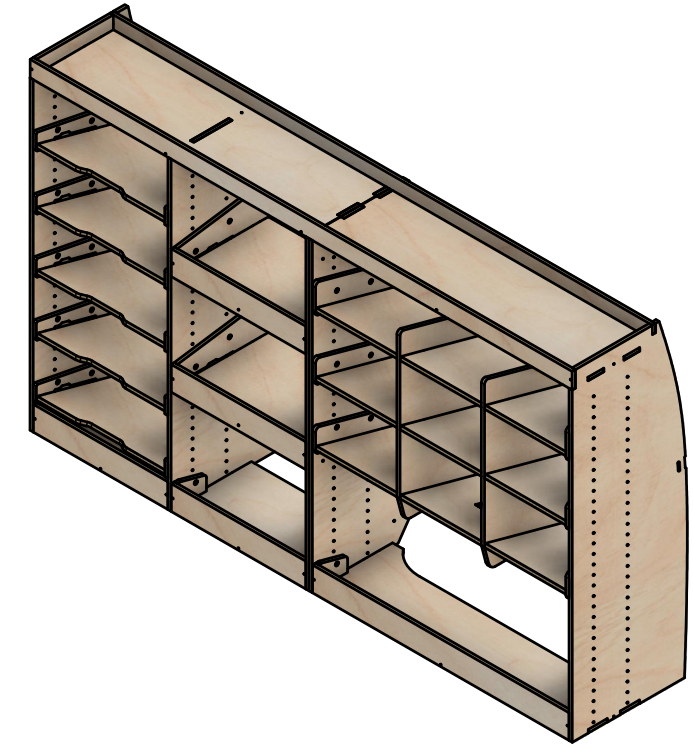

Combo No.9

SKU: VWT56_L1_C9

Page 1 - Overview

All units in mm

Plywood thickness = 12mm

Notes

- The spacing of most internal modules can be adjusted up or down.
- Each section of rack can accept other modules with the same width.
- The 960W euro crate module is constructed as 1 interlocked module. The shelf spacing of that module is fixed.

YOKE VANS

info@yoke-van-kits.co.uk

0208 132 9221

© 2023 Yoke CNC LTD

Combo No.9

SKU: VWT56_L1_C9

Page 2 - External Dimensions

All units in mm

Plywood thickness = 12mm

Notes

- All dimensions on this page are external.

YOKE VANS
info@yoke-van-kits.co.uk
0208 132 9221

© 2023 Yoke CNC LTD

Combo No.9

SKU: VWT56_L1_C9

Page 3 - Internal Dimensions