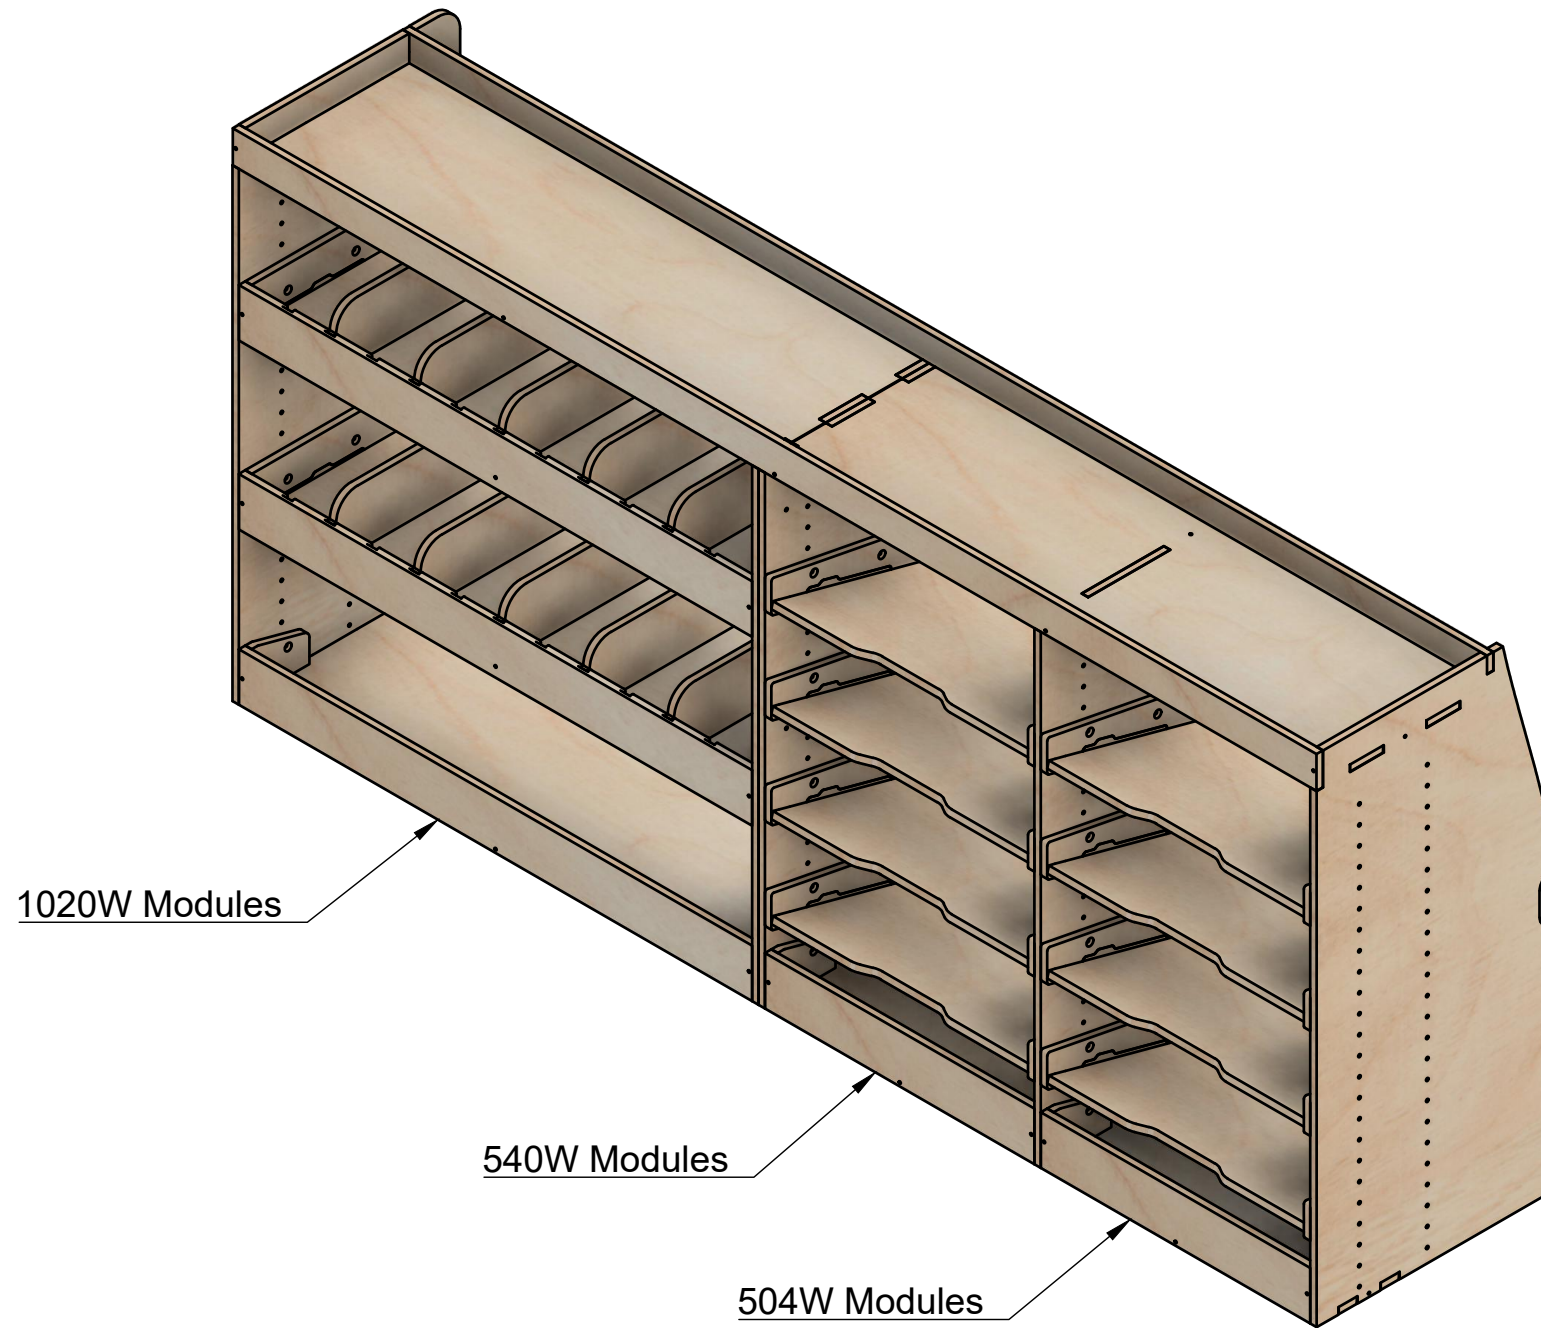

Citroen Dispatch | 2016on | L3H1 (LWB) | Panel Van
Peugeot Expert | 2016on | L3H1 (LWB) | Panel Van
Toyota Proace | 2016on | L3H1 (LWB) | Panel Van
Vauxhall Vivaro | 2019on | L2H1 (LWB) | Panel Van

Combo No.15 | FLFF 272mm

SKU: EDP_16_L1-2_C15_FF272

Page 1 - Overview

All units in mm

Plywood thickness = 12mm

YOKE VANS

info@yoke-van-kits.co.uk

0208 132 9221

© 2023 Yoke CNC LTD