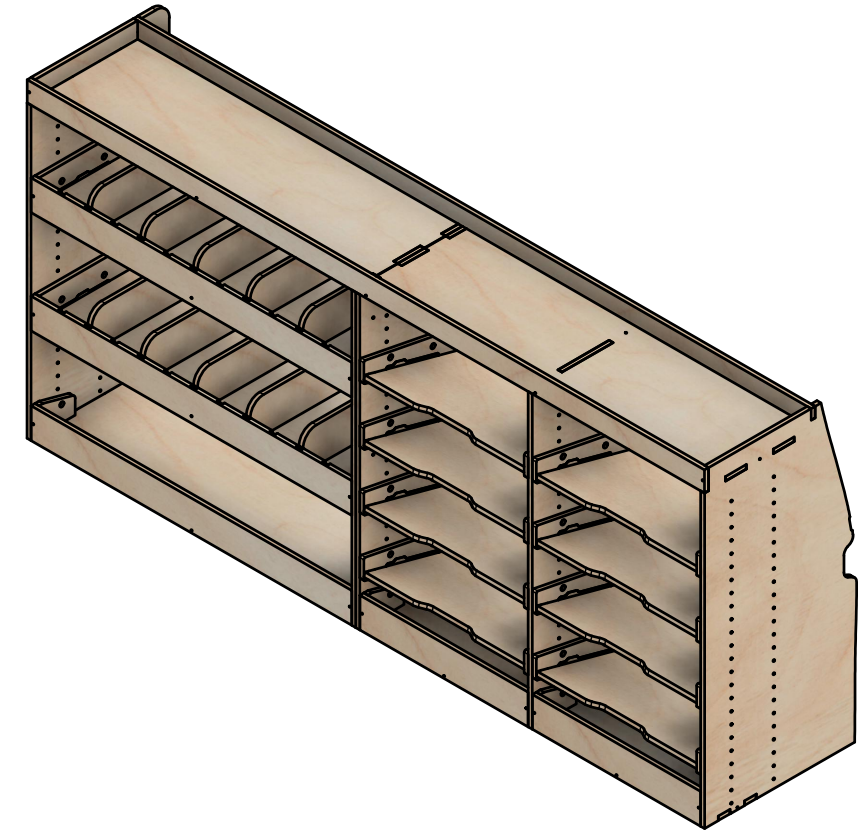

Citroen Dispatch | 2016on | L3H1 (LWB) | Panel Van
Peugeot Expert | 2016on | L3H1 (LWB) | Panel Van
Toyota Proace | 2016on | L3H1 (LWB) | Panel Van
Vauxhall Vivaro | 2019on | L2H1 (LWB) | Panel Van

Combo No.15 | FLFF 272mm

SKU: EDP_16_L1-2_C15_FF272

Page 1 - Overview

All units in mm

Plywood thickness = 12mm

YOKE VANS

info@yoke-van-kits.co.uk

0208 132 9221

© 2023 Yoke CNC LTD

SKU: EDP_16_L1-2_C15_FF272

Page 2 - External Dimensions

All units in mm
Plywood thickness = 12mm

Notes

- All dimensions on this page are external.

YOKE VANS
info@yoke-van-kits.co.uk
0208 132 9221

© 2023 Yoke CNC LTD