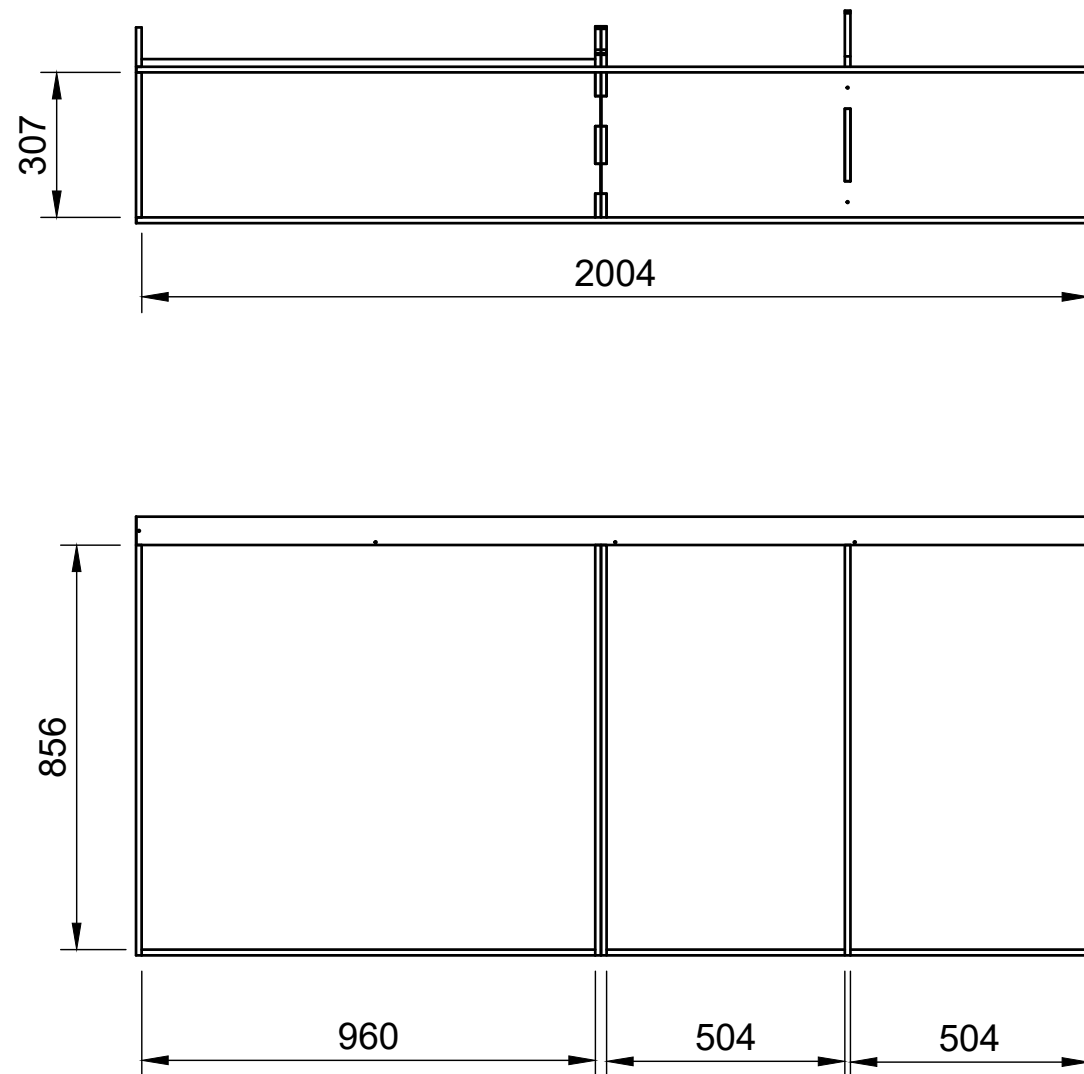

SKU: EDP_16_L1-2_C15_FF272

Page 2 - External Dimensions

All units in mm
Plywood thickness = 12mm

Notes

- All dimensions on this page are external.

YOKE VANS
info@yoke-van-kits.co.uk
0208 132 9221

© 2023 Yoke CNC LTD

SKU: EDP_16_L1-2_C15_FF272

Page 3 - Internal Dimensions

All units in mm

Plywood thickness = 12mm

Notes

- All dimensions on this page are internal.

YOKE VANS
info@yoke-van-kits.co.uk
0208 132 9221

© 2023 Yoke CNC LTD