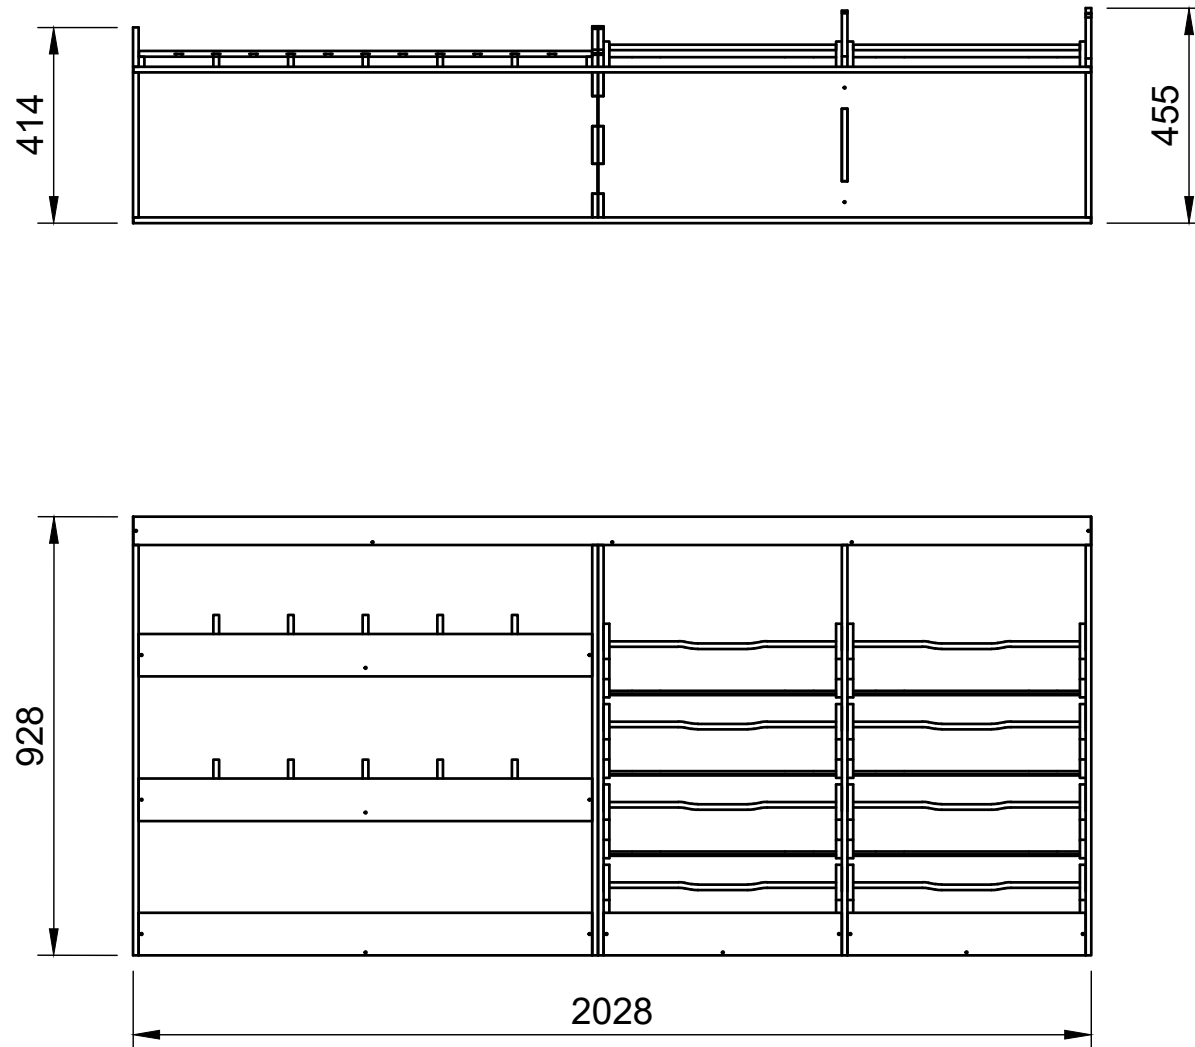

SKU: EDP_16_L1-2_C15_FF272

Page 1 - Overview

All units in mm

Plywood thickness = 12mm

YOKE VANS

info@yoke-van-kits.co.uk

0208 132 9221

© 2023 Yoke CNC LTD

SKU: EDP_16_L1-2_C15_FF272

Page 2 - External Dimensions

All units in mm
Plywood thickness = 12mm

Notes

- All dimensions on this page are external.

YOKE VANS
info@yoke-van-kits.co.uk
0208 132 9221

© 2023 Yoke CNC LTD