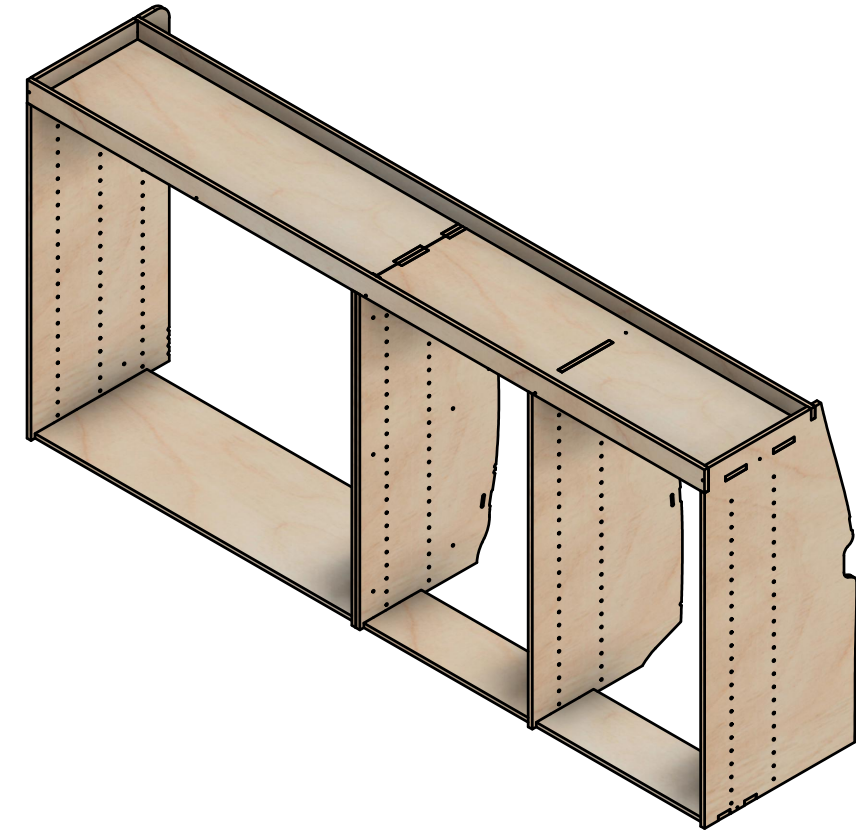

Citroen Dispatch | 2016on | L3H1 (LWB) | Panel Van
Peugeot Expert | 2016on | L3H1 (LWB) | Panel Van
Toyota Proace | 2016on | L3H1 (LWB) | Panel Van
Vauxhall Vivaro | 2019on | L2H1 (LWB) | Panel Van

Combo No.15 | FLFF 272mm

SKU: EDP_16_L1-2_C15_FF272

Page 3 - Internal Dimensions

All units in mm

Plywood thickness = 12mm

Notes

- All dimensions on this page are internal.

YOKE VANS
info@yoke-van-kits.co.uk
0208 132 9221

© 2023 Yoke CNC LTD