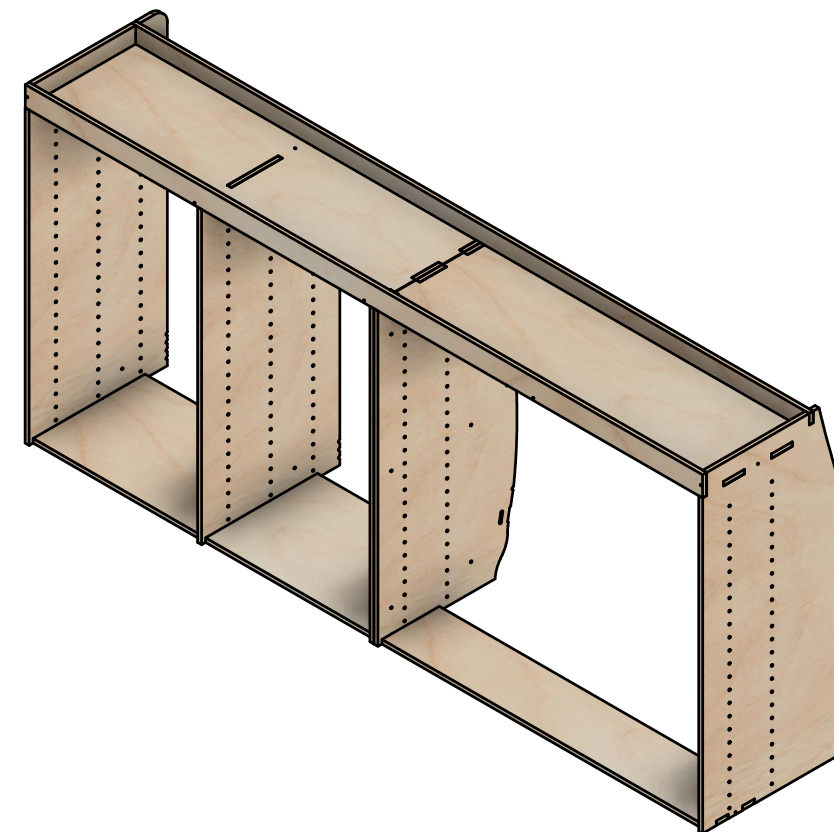

Citroen Dispatch | 2016on | L3H1 (LWB) | Panel Van
Peugeot Expert | 2016on | L3H1 (LWB) | Panel Van
Toyota Proace | 2016on | L3H1 (LWB) | Panel Van
Vauxhall Vivaro | 2019on | L2H1 (LWB) | Panel Van

Combo No.1 | FLFF 272mm

SKU: EDP_16_L1-2_C1_FF272

Page 3 - Internal Dimensions

All units in mm
Plywood thickness = 12mm

Notes

- All dimensions on this page are internal.

YOKE VANS
info@yoke-van-kits.co.uk
0208 132 9221

© 2023 Yoke CNC LTD