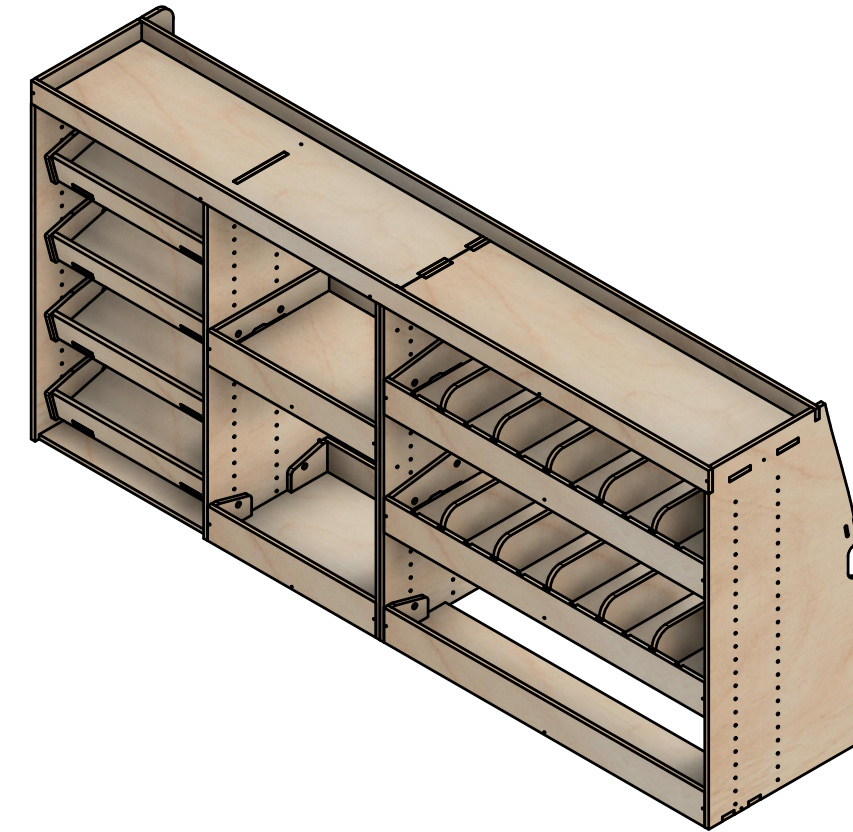

### Page 1 - Overview

All units in mm

Plywood thickness = 12mm

**YOKE VANS**  
info@yoke-van-kits.co.uk  
0208 132 9221

© 2023 Yoke CNC LTD

Citroen Dispatch | 2016on | L3H1 (LWB) | Panel Van  
Peugeot Expert | 2016on | L3H1 (LWB) | Panel Van  
Toyota Proace | 2016on | L3H1 (LWB) | Panel Van  
Vauxhall Vivaro | 2019on | L2H1 (LWB) | Panel Van

## Combo No.1 | FLFF 272mm

SKU: EDP\_16\_L1-2\_C1\_FF272