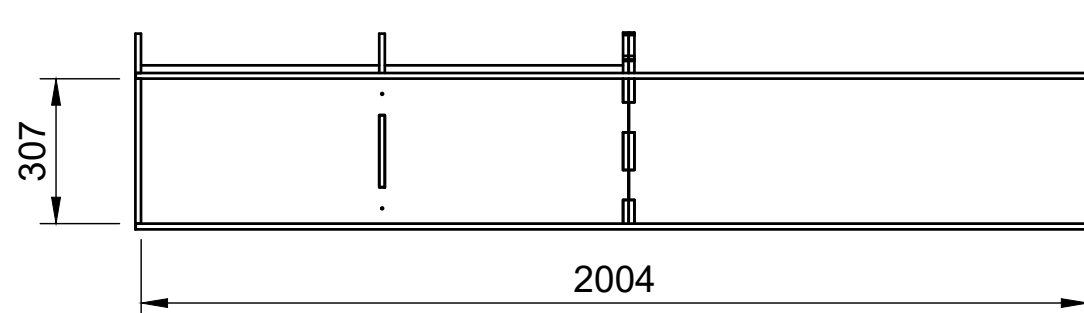

Citroen Dispatch | 2016on | L3H1 (LWB) | Panel Van
Peugeot Expert | 2016on | L3H1 (LWB) | Panel Van
Toyota Proace | 2016on | L3H1 (LWB) | Panel Van
Vauxhall Vivaro | 2019on | L2H1 (LWB) | Panel Van

Combo No.1 | FLFF 272mm

SKU: EDP_16_L1-2_C1_FF272

Page 3 - Internal Dimensions

All units in mm
Plywood thickness = 12mm

Notes

- All dimensions on this page are internal.

YOKE VANS
info@yoke-van-kits.co.uk
0208 132 9221

© 2023 Yoke CNC LTD