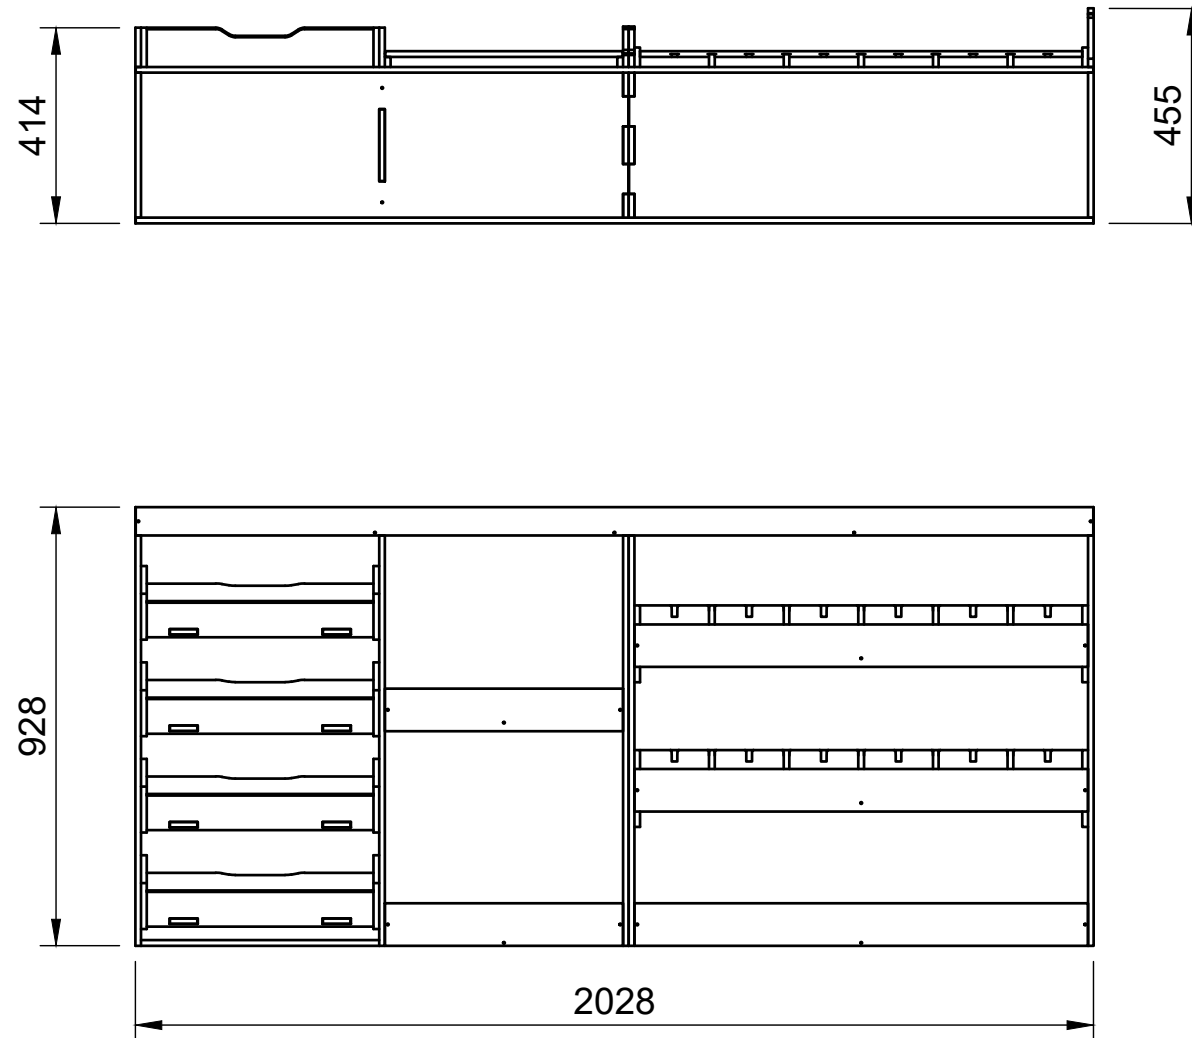

### Page 1 - Overview

All units in mm

Plywood thickness = 12mm

**YOKE VANS**  
info@yoke-van-kits.co.uk  
0208 132 9221

© 2023 Yoke CNC LTD

Citroen Dispatch | 2016on | L3H1 (LWB) | Panel Van  
Peugeot Expert | 2016on | L3H1 (LWB) | Panel Van  
Toyota Proace | 2016on | L3H1 (LWB) | Panel Van  
Vauxhall Vivaro | 2019on | L2H1 (LWB) | Panel Van

## Combo No.1 | FLFF 272mm

SKU: EDP\_16\_L1-2\_C1\_FF272

### Page 2 - External Dimensions

All units in mm  
Plywood thickness = 12mm