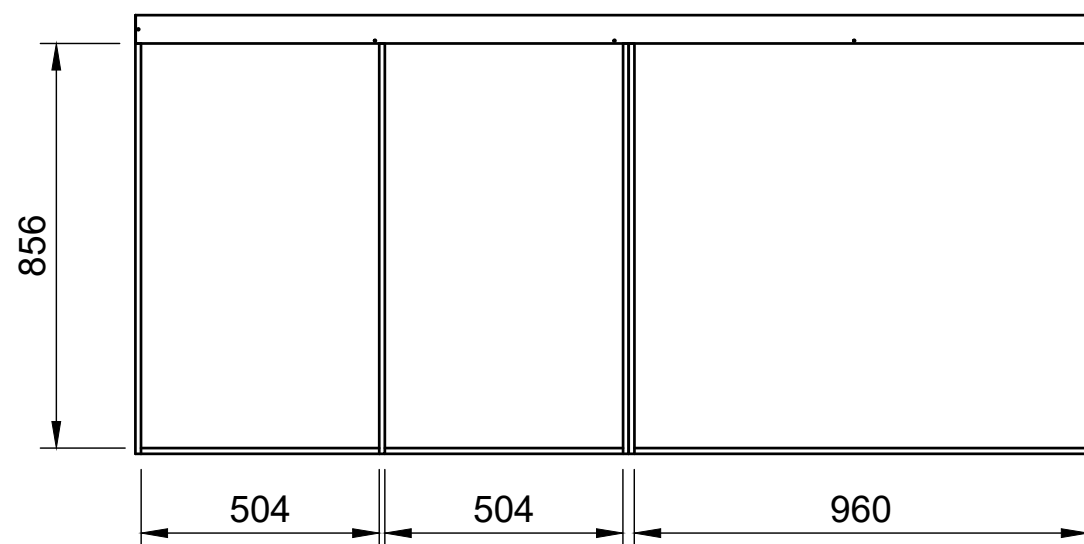

Citroen Dispatch | 2016on | L3H1 (LWB) | Panel Van
Peugeot Expert | 2016on | L3H1 (LWB) | Panel Van
Toyota Proace | 2016on | L3H1 (LWB) | Panel Van
Vauxhall Vivaro | 2019on | L2H1 (LWB) | Panel Van

Combo No.1 | FLFF 272mm

SKU: EDP_16_L1-2_C1_FF272

Page 3 - Internal Dimensions

All units in mm
Plywood thickness = 12mm

Notes

- All dimensions on this page are internal.

YOKE VANS
info@yoke-van-kits.co.uk
0208 132 9221

© 2023 Yoke CNC LTD