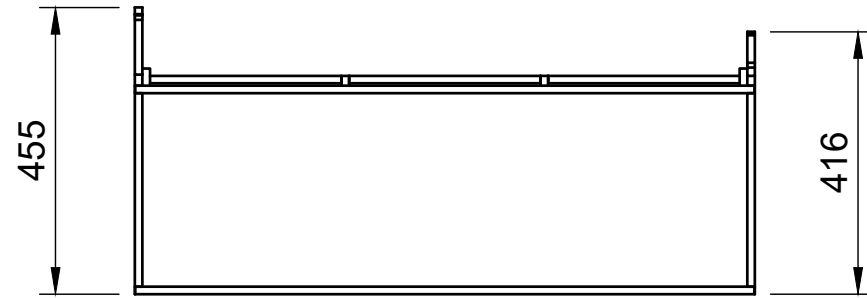

SKU: EDP_16_L1-2_PS_9EO170_F374

Page 1 - Overview

All units in mm

Plywood thickness = 12mm

YOKE VANS

info@yoke-van-kits.co.uk

0208 132 9221

© 2023 Yoke CNC LTD

SKU: EDP_16_L1-2_PS_9EO170_F374

Page 2 - External Dimensions

All units in mm

Plywood thickness = 12mm

Notes

- All dimensions on this page are external.

YOKE VANS
info@yoke-van-kits.co.uk
0208 132 9221

© 2023 Yoke CNC LTD

SKU: EDP_16_L1-2_PS_9EO170_F374

Page 3 - Internal Dimensions

All units in mm

Plywood thickness = 12mm

Notes

- All dimensions on this page are internal.

YOKE VANS
info@yoke-van-kits.co.uk
0208 132 9221

© 2023 Yoke CNC LTD