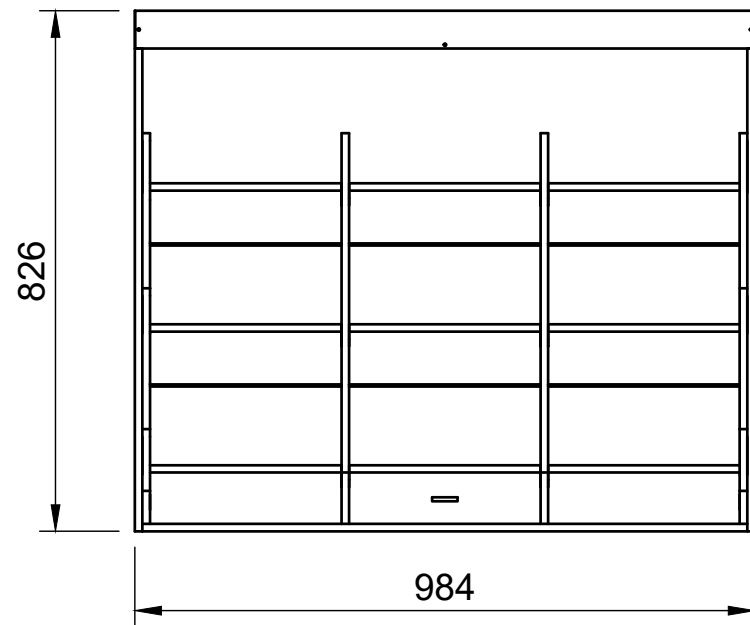

SKU: EDP_16_L1-2_PS_9EO170_F374

Page 1 - Overview

All units in mm

Plywood thickness = 12mm

YOKE VANS

info@yoke-van-kits.co.uk

0208 132 9221

© 2023 Yoke CNC LTD

SKU: EDP_16_L1-2_PS_9EO170_F374

Page 2 - External Dimensions

All units in mm

Plywood thickness = 12mm

Notes

- All dimensions on this page are external.

YOKE VANS
info@yoke-van-kits.co.uk
0208 132 9221

© 2023 Yoke CNC LTD