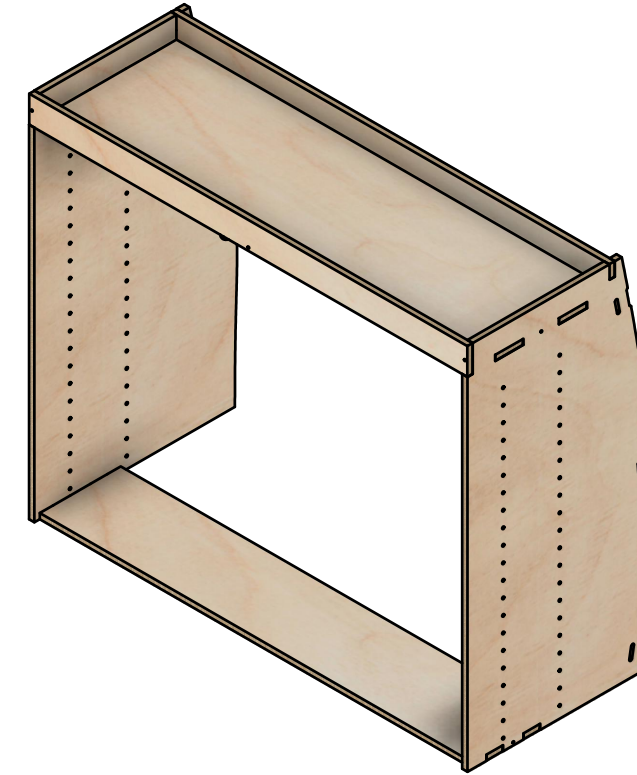

Citroen Dispatch | 2016on | L2H1 (MWB) | Panel Van
Peugeot Expert | 2016on | L2H1 (MWB) | Panel Van
Toyota Proace | 2016on | L2H1 (MWB) | Panel Van
Vauxhall Vivaro | 2019on | L1H1 (SWB) | Panel Van

Euro Crate Rack | F374

SKU: EDP_16_L1-2_PS_9EO170_F374

Page 3 - Internal Dimensions

All units in mm

Plywood thickness = 12mm

Notes

- All dimensions on this page are internal.

YOKE VANS
info@yoke-van-kits.co.uk
0208 132 9221

© 2023 Yoke CNC LTD