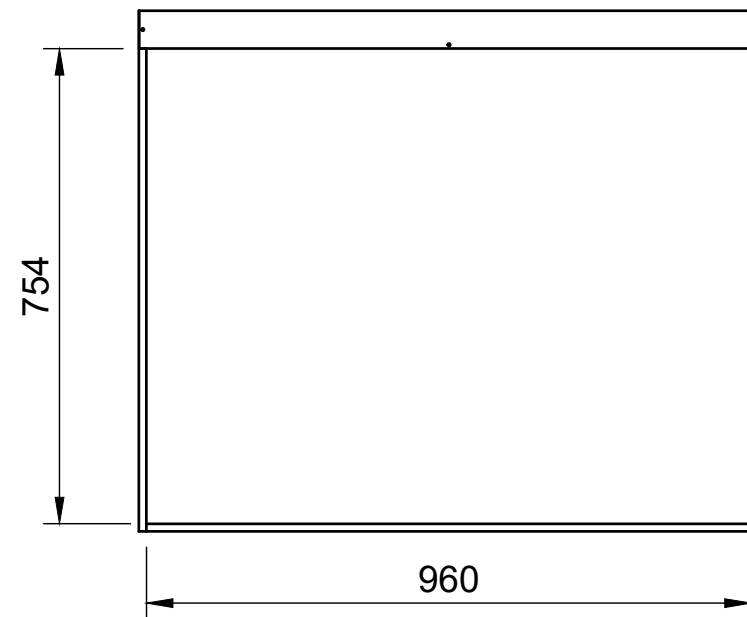

Citroen Dispatch | 2016on | L2H1 (MWB) | Panel Van
Peugeot Expert | 2016on | L2H1 (MWB) | Panel Van
Toyota Proace | 2016on | L2H1 (MWB) | Panel Van
Vauxhall Vivaro | 2019on | L1H1 (SWB) | Panel Van

Euro Crate Rack | F374

SKU: EDP_16_L1-2_PS_9EO170_F374

Page 3 - Internal Dimensions

All units in mm

Plywood thickness = 12mm

Notes

- All dimensions on this page are internal.

YOKE VANS
info@yoke-van-kits.co.uk
0208 132 9221

© 2023 Yoke CNC LTD