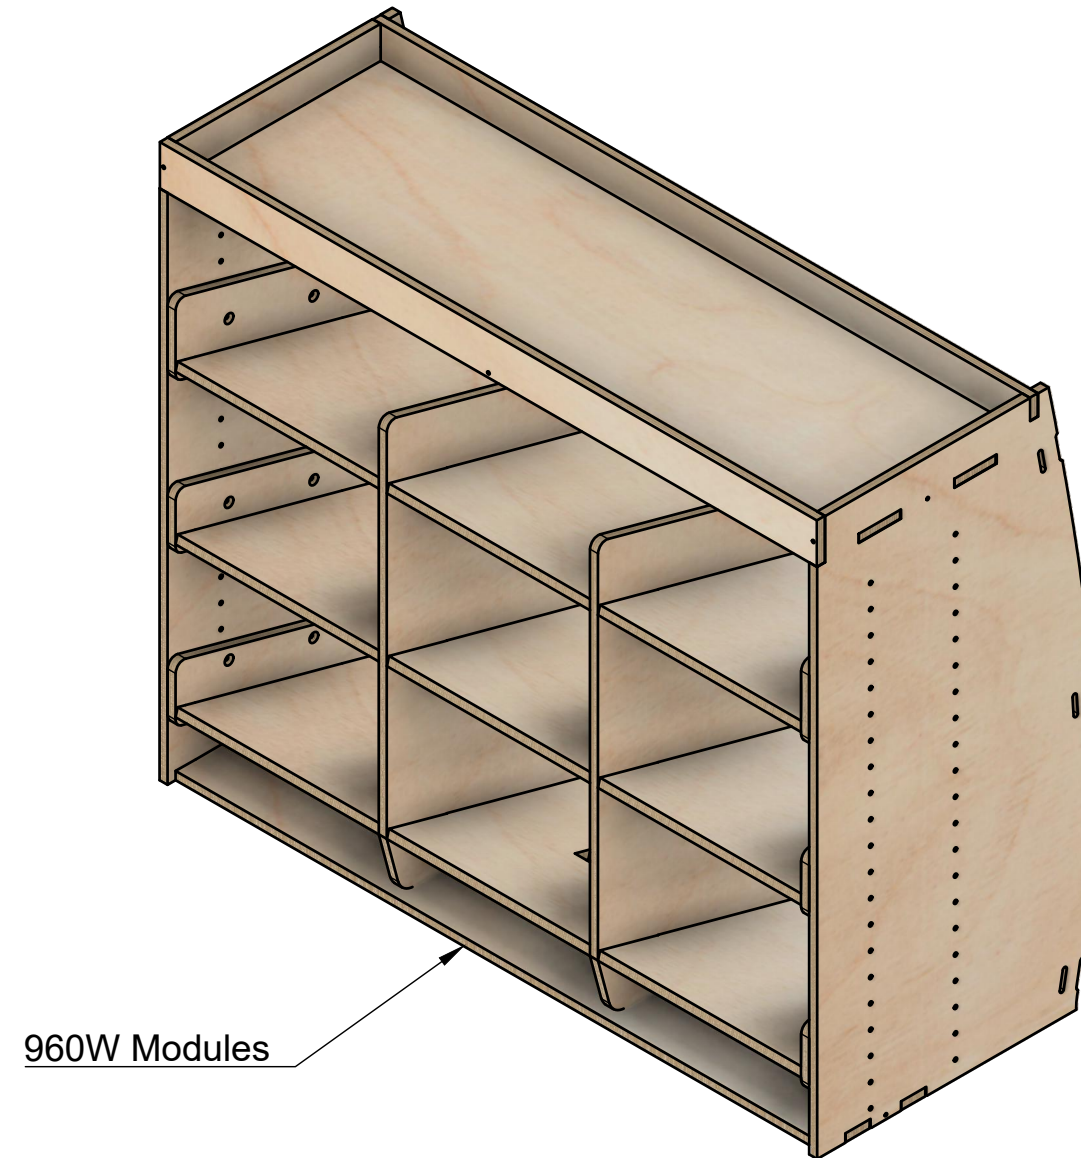

Citroen Dispatch | 2016on | L2H1 (MWB) | Panel Van
Peugeot Expert | 2016on | L2H1 (MWB) | Panel Van
Toyota Proace | 2016on | L2H1 (MWB) | Panel Van
Vauxhall Vivaro | 2019on | L1H1 (SWB) | Panel Van

Euro Crate Rack | F374

SKU: EDP_16_L1-2_PS_9EO170_F374

Page 1 - Overview

All units in mm

Plywood thickness = 12mm

YOKE VANS

info@yoke-van-kits.co.uk

0208 132 9221

© 2023 Yoke CNC LTD