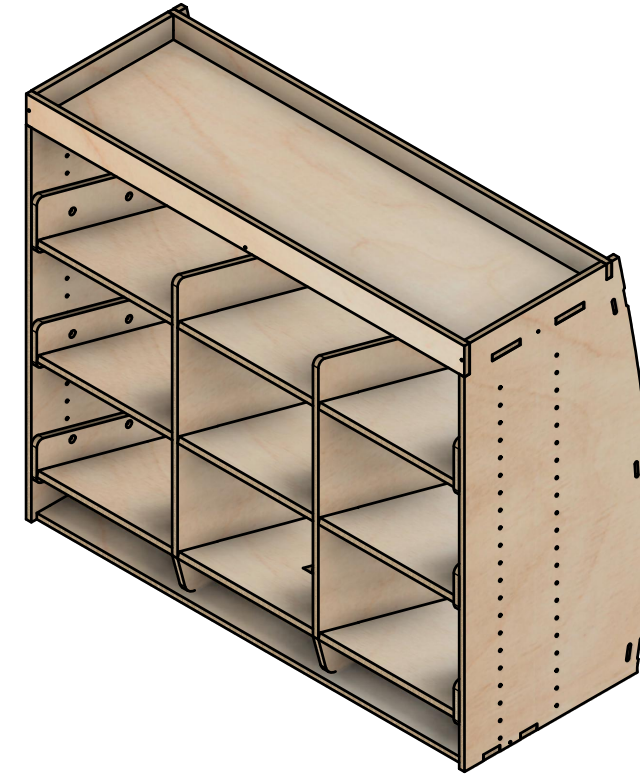

Citroen Dispatch | 2016on | L2H1 (MWB) | Panel Van
Peugeot Expert | 2016on | L2H1 (MWB) | Panel Van
Toyota Proace | 2016on | L2H1 (MWB) | Panel Van
Vauxhall Vivaro | 2019on | L1H1 (SWB) | Panel Van

Euro Crate Rack | F374

SKU: EDP_16_L1-2_PS_9EO170_F374

Page 2 - External Dimensions

All units in mm

Plywood thickness = 12mm

Notes

- All dimensions on this page are external.

YOKE VANS
info@yoke-van-kits.co.uk
0208 132 9221

© 2023 Yoke CNC LTD