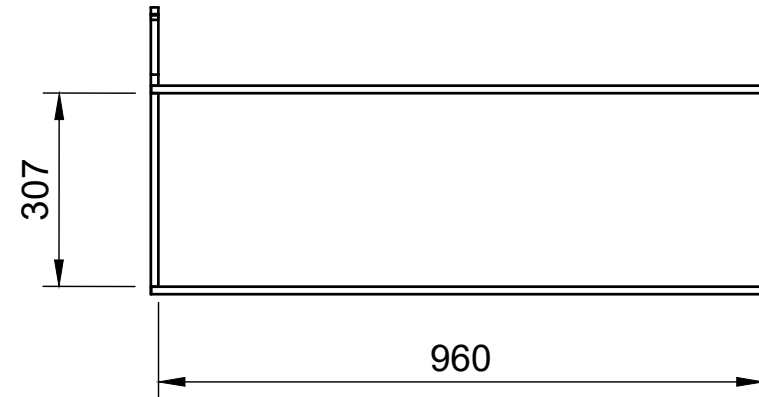

Citroen Dispatch | 2016on | L2H1 (MWB) | Panel Van
Peugeot Expert | 2016on | L2H1 (MWB) | Panel Van
Toyota Proace | 2016on | L2H1 (MWB) | Panel Van
Vauxhall Vivaro | 2019on | L1H1 (SWB) | Panel Van

Euro Crate Rack | F374

SKU: EDP_16_L1-2_PS_9EO170_F374

Page 3 - Internal Dimensions

All units in mm

Plywood thickness = 12mm

Notes

- All dimensions on this page are internal.

YOKE VANS
info@yoke-van-kits.co.uk
0208 132 9221

© 2023 Yoke CNC LTD