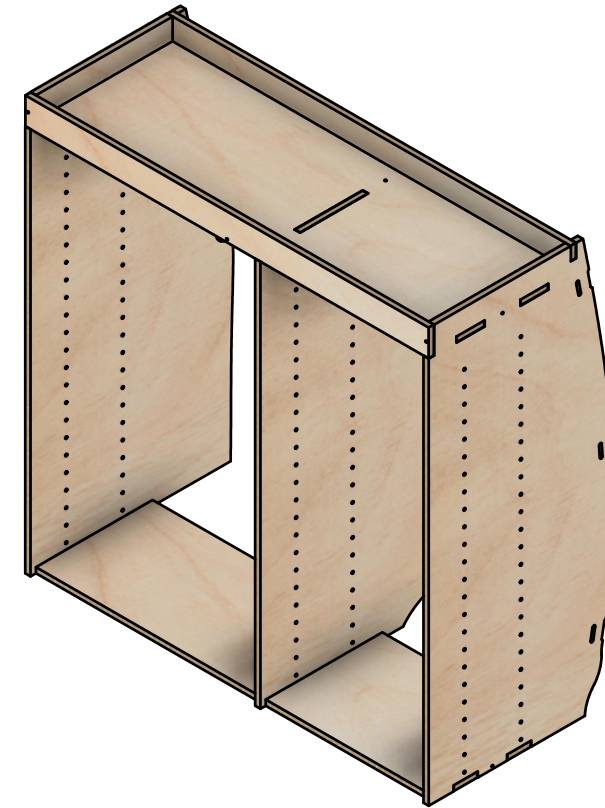

Citroen Dispatch | 2016on | L2H1 (MWB) | Panel Van
Peugeot Expert | 2016on | L2H1 (MWB) | Panel Van
Toyota Proace | 2016on | L2H1 (MWB) | Panel Van
Vauxhall Vivaro | 2019on | L1H1 (SWB) | Panel Van

Duo A | F272

SKU: EDP_16_L1-2_PS_Duo_F272

Page 3 - Internal Dimensions

All units in mm

Plywood thickness = 12mm

Notes

- All dimensions on this page are internal.

YOKE VANS
info@yoke-van-kits.co.uk
0208 132 9221

© 2023 Yoke CNC LTD