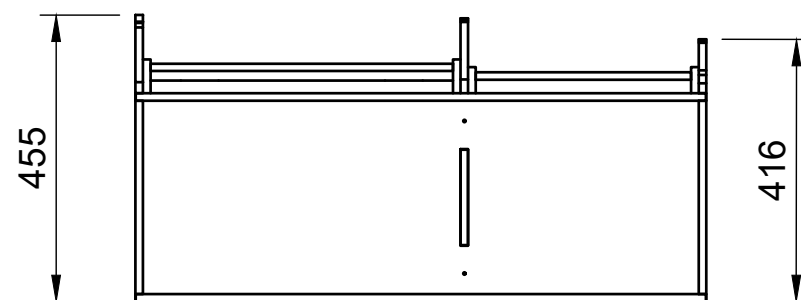

SKU: EDP_16_L1-2_PS_Duo_F272

Page 1 - Overview

All units in mm

Plywood thickness = 12mm

YOKE VANS
info@yoke-van-kits.co.uk
0208 132 9221

© 2023 Yoke CNC LTD

Citroen Dispatch | 2016on | L2H1 (MWB) | Panel Van
Peugeot Expert | 2016on | L2H1 (MWB) | Panel Van
Toyota Proace | 2016on | L2H1 (MWB) | Panel Van
Vauxhall Vivaro | 2019on | L1H1 (SWB) | Panel Van

Duo A | F272

SKU: EDP_16_L1-2_PS_Duo_F272

Page 2 - External Dimensions

All units in mm
Plywood thickness = 12mm

Notes

- All dimensions on this page are external.

YOKE VANS
info@yoke-van-kits.co.uk
0208 132 9221

Duo A | F272

SKU: EDP_16_L1-2_PS_Duo_F272

Page 3 - Internal Dimensions

All units in mm

Plywood thickness = 12mm

Notes

- All dimensions on this page are internal.

YOKE VANS
info@yoke-van-kits.co.uk
0208 132 9221