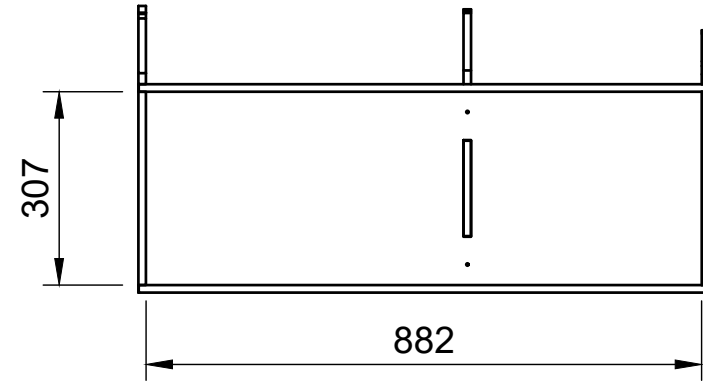

Citroen Dispatch | 2016on | L2H1 (MWB) | Panel Van
Peugeot Expert | 2016on | L2H1 (MWB) | Panel Van
Toyota Proace | 2016on | L2H1 (MWB) | Panel Van
Vauxhall Vivaro | 2019on | L1H1 (SWB) | Panel Van

Duo A | F272

SKU: EDP_16_L1-2_PS_Duo_F272

Page 3 - Internal Dimensions

All units in mm

Plywood thickness = 12mm

Notes

- All dimensions on this page are internal.

YOKE VANS
info@yoke-van-kits.co.uk
0208 132 9221

© 2023 Yoke CNC LTD