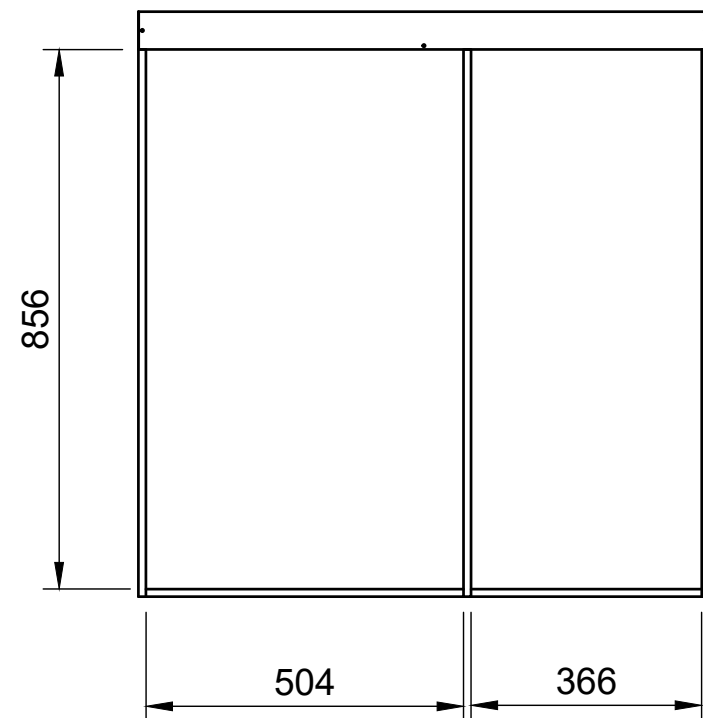

Duo A | F272

SKU: EDP_16_L1-2_PS_Duo_F272

Page 2 - External Dimensions

All units in mm
Plywood thickness = 12mm

Notes

- All dimensions on this page are external.

YOKE VANS
info@yoke-van-kits.co.uk
0208 132 9221

Duo A | F272

SKU: EDP_16_L1-2_PS_Duo_F272

Page 3 - Internal Dimensions

All units in mm

Plywood thickness = 12mm

Notes

- All dimensions on this page are internal.

YOKE VANS
info@yoke-van-kits.co.uk
0208 132 9221