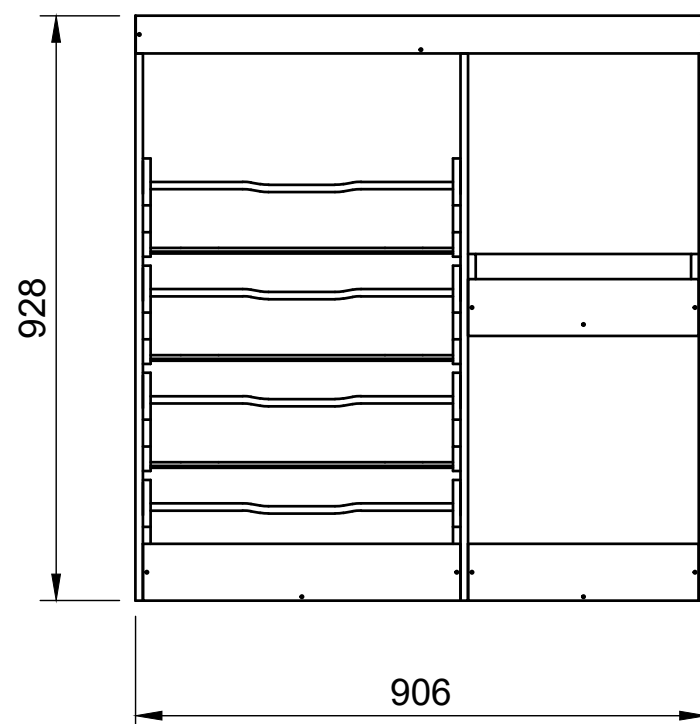

SKU: EDP_16_L1-2_PS_Duo_F272

Page 1 - Overview

All units in mm

Plywood thickness = 12mm

YOKE VANS
info@yoke-van-kits.co.uk
0208 132 9221

© 2023 Yoke CNC LTD

Citroen Dispatch | 2016on | L2H1 (MWB) | Panel Van
Peugeot Expert | 2016on | L2H1 (MWB) | Panel Van
Toyota Proace | 2016on | L2H1 (MWB) | Panel Van
Vauxhall Vivaro | 2019on | L1H1 (SWB) | Panel Van

Duo A | F272

SKU: EDP_16_L1-2_PS_Duo_F272

Page 2 - External Dimensions

All units in mm
Plywood thickness = 12mm

Notes

- All dimensions on this page are external.

YOKE VANS
info@yoke-van-kits.co.uk
0208 132 9221