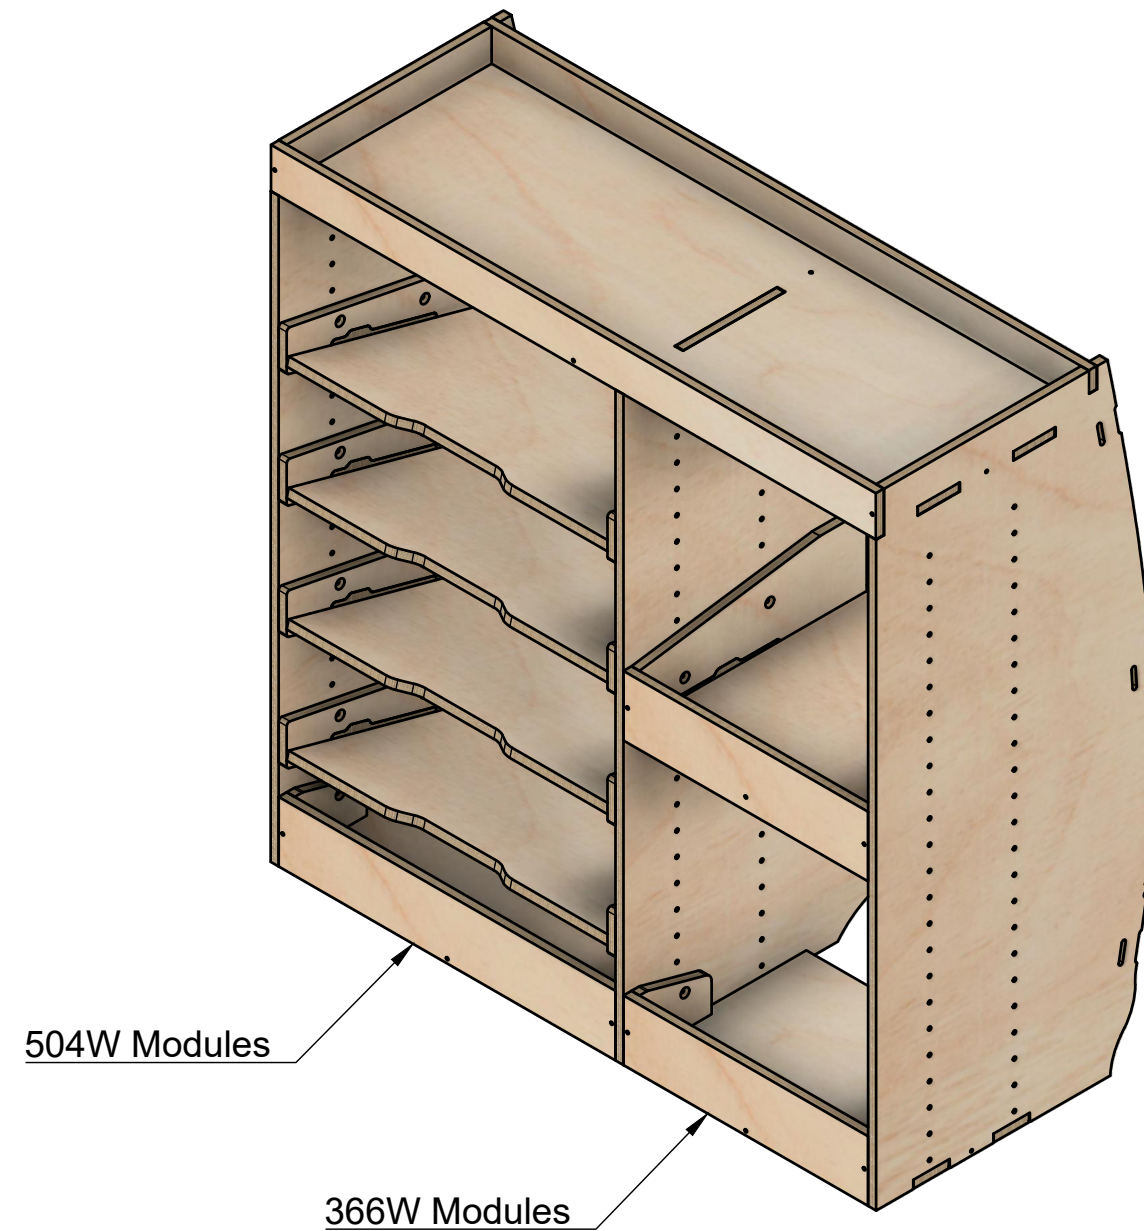

SKU: EDP_16_L1-2_PS_Duo_F272

Page 1 - Overview

All units in mm

Plywood thickness = 12mm

YOKE VANS
info@yoke-van-kits.co.uk
0208 132 9221

© 2023 Yoke CNC LTD

Citroen Dispatch | 2016on | L2H1 (MWB) | Panel Van
Peugeot Expert | 2016on | L2H1 (MWB) | Panel Van
Toyota Proace | 2016on | L2H1 (MWB) | Panel Van
Vauxhall Vivaro | 2019on | L1H1 (SWB) | Panel Van

Duo A | F272

SKU: EDP_16_L1-2_PS_Duo_F272

Page 2 - External Dimensions

All units in mm
Plywood thickness = 12mm

Notes

- All dimensions on this page are external.

YOKE VANS
info@yoke-van-kits.co.uk
0208 132 9221