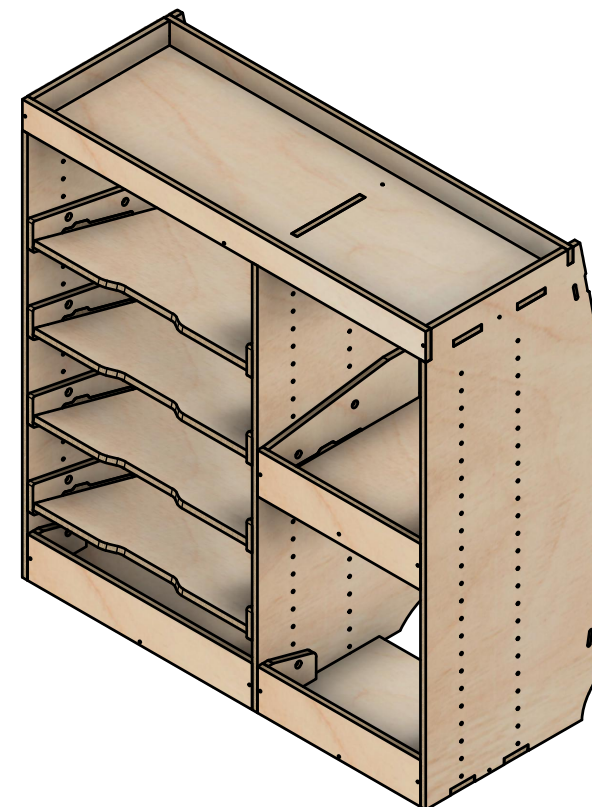

SKU: EDP_16_L1-2_PS_Duo_F272

Page 1 - Overview

All units in mm

Plywood thickness = 12mm

YOKE VANS
info@yoke-van-kits.co.uk
0208 132 9221

© 2023 Yoke CNC LTD

Citroen Dispatch | 2016on | L2H1 (MWB) | Panel Van
Peugeot Expert | 2016on | L2H1 (MWB) | Panel Van
Toyota Proace | 2016on | L2H1 (MWB) | Panel Van
Vauxhall Vivaro | 2019on | L1H1 (SWB) | Panel Van

Duo A | F272

SKU: EDP_16_L1-2_PS_Duo_F272

Page 2 - External Dimensions

All units in mm
Plywood thickness = 12mm

Notes

- All dimensions on this page are external.

YOKE VANS
info@yoke-van-kits.co.uk
0208 132 9221