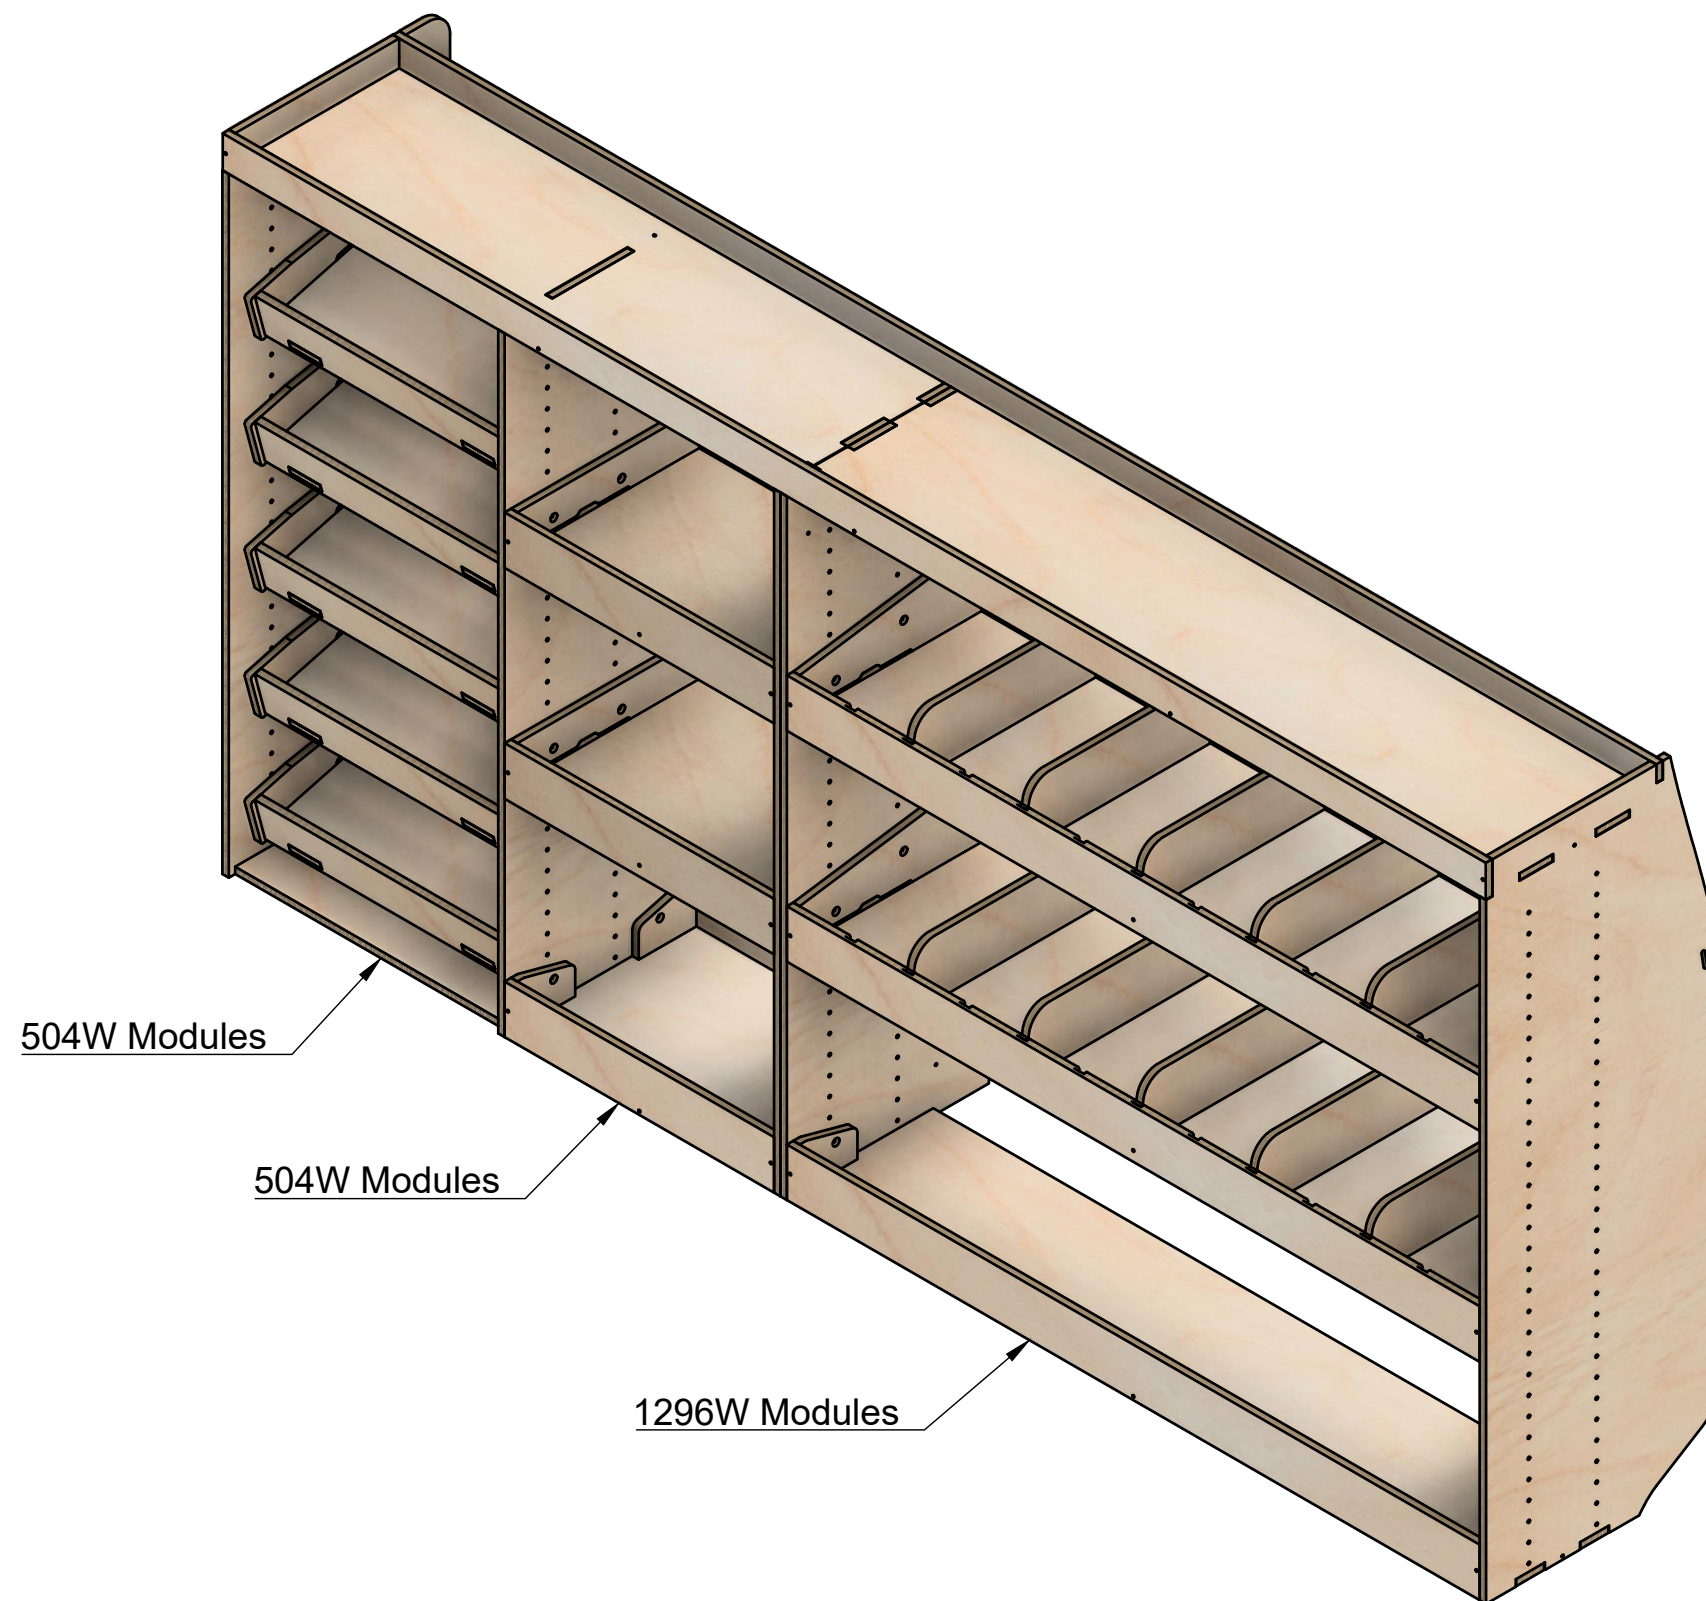

Citroen Dispatch | 2016on | L3H1 (LWB) | Panel Van
Peugeot Expert | 2016on | L3H1 (LWB) | Panel Van
Toyota Proace | 2016on | L3H1 (LWB) | Panel Van
Vauxhall Vivaro | 2019on | L2H1 (LWB) | Panel Van

Combo No.1

SKU: EDP_16_L2-3_C1

Page 1 - Overview

All units in mm

Plywood thickness = 12mm

YOKE VANS
info@yoke-van-kits.co.uk
0208 132 9221

© 2023 Yoke CNC LTD

Citroen Dispatch | 2016on | L3H1 (LWB) | Panel Van
Peugeot Expert | 2016on | L3H1 (LWB) | Panel Van
Toyota Proace | 2016on | L3H1 (LWB) | Panel Van
Vauxhall Vivaro | 2019on | L2H1 (LWB) | Panel Van

Combo No.1

SKU: EDP_16_L2-3_C1

Page 2 - External Dimensions

All units in mm

Plywood thickness = 12mm

Notes

- All dimensions on this page are external.

YOKE VANS
info@yoke-van-kits.co.uk
0208 132 9221