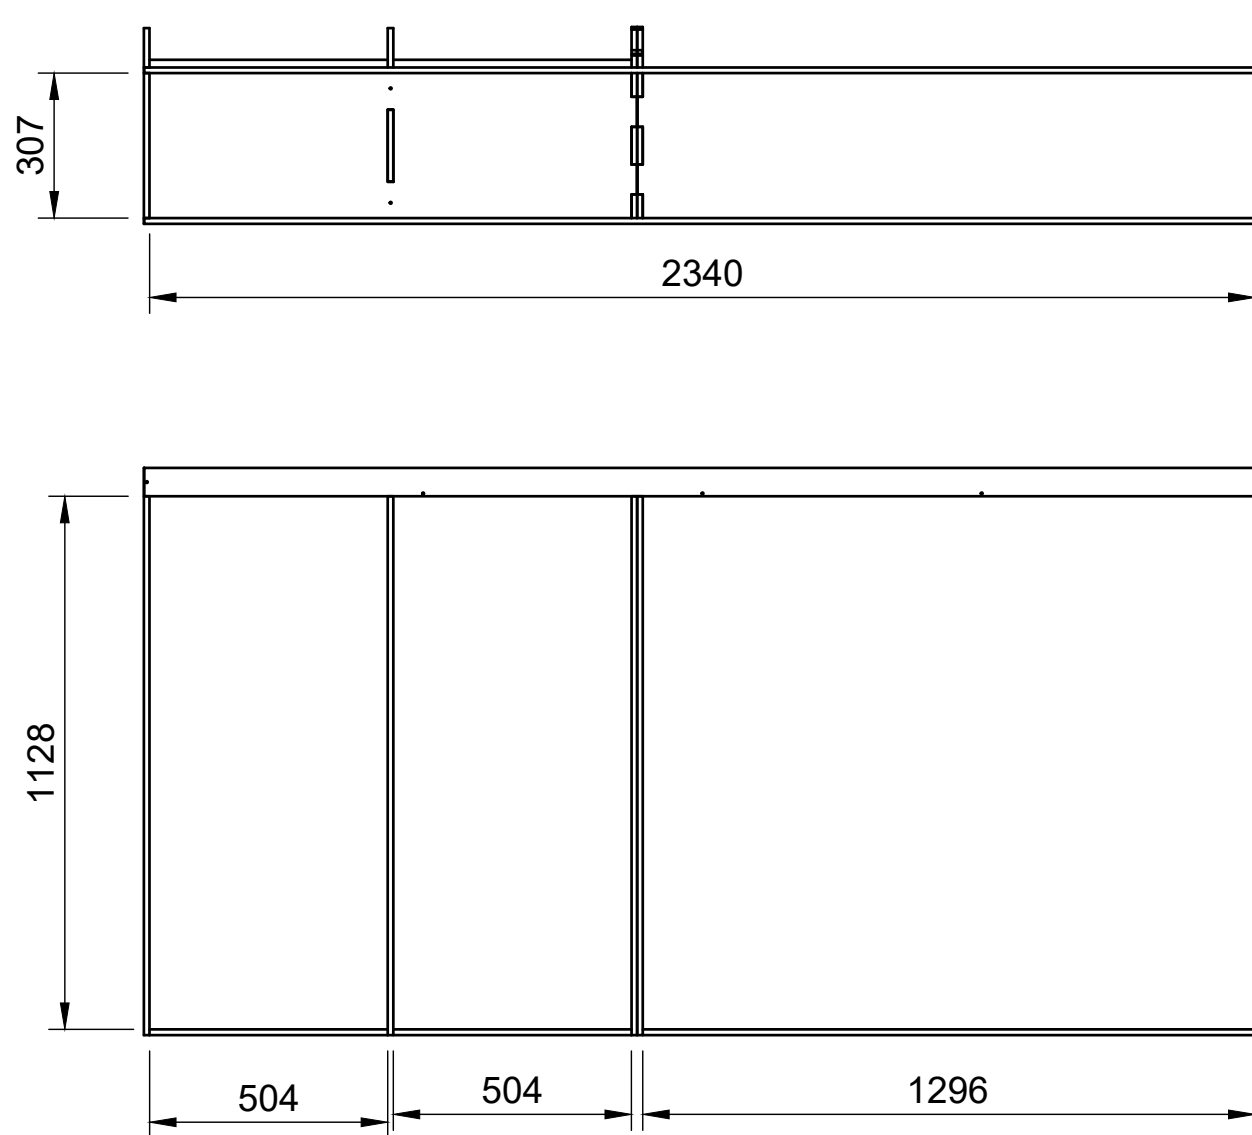

Citroen Dispatch | 2016on | L3H1 (LWB) | Panel Van
Peugeot Expert | 2016on | L3H1 (LWB) | Panel Van
Toyota Proace | 2016on | L3H1 (LWB) | Panel Van
Vauxhall Vivaro | 2019on | L2H1 (LWB) | Panel Van

Combo No.1

SKU: EDP_16_L2-3_C1

Page 3 - Internal Dimensions

All units in mm

Plywood thickness = 12mm

Notes

- All dimensions on this page are internal.

YOKE VANS
info@yoke-van-kits.co.uk
0208 132 9221

© 2023 Yoke CNC LTD