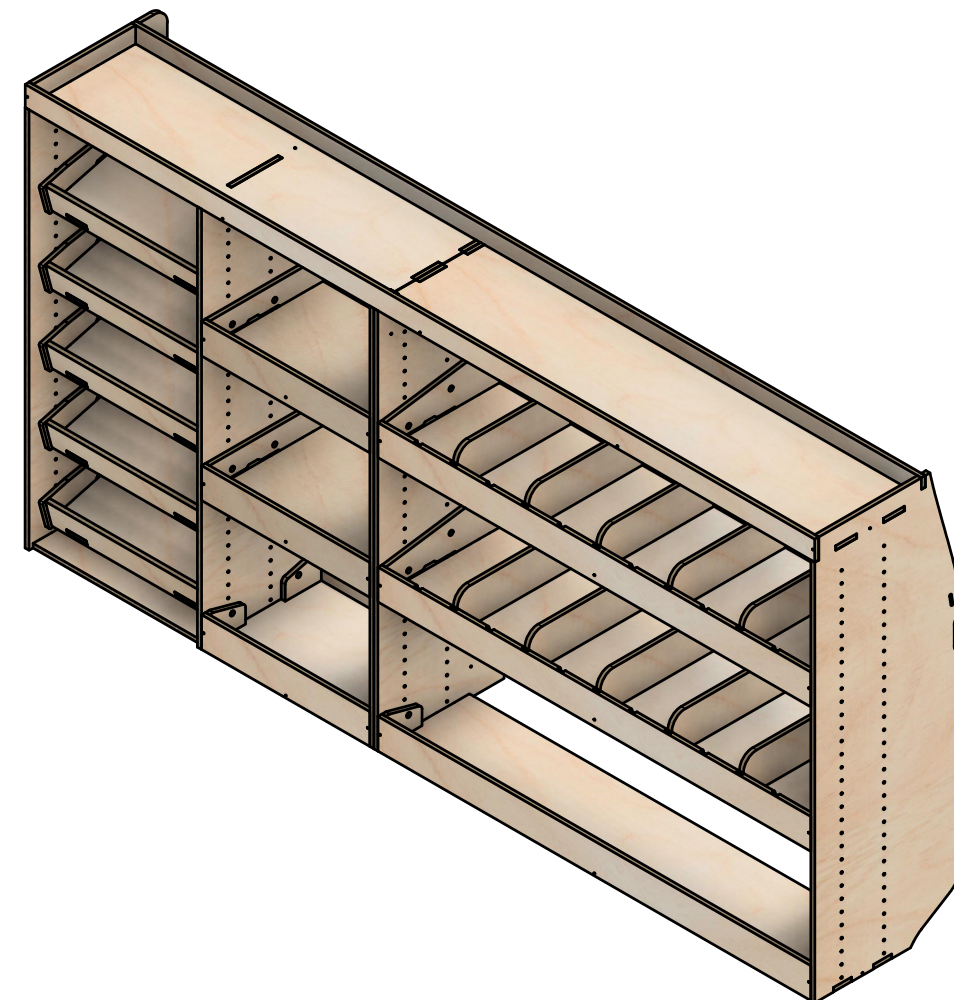

SKU: EDP_16_L2-3_C1

Page 1 - Overview

All units in mm

Plywood thickness = 12mm

YOKE VANS
info@yoke-van-kits.co.uk
0208 132 9221

© 2023 Yoke CNC LTD

Citroen Dispatch | 2016on | L3H1 (LWB) | Panel Van
Peugeot Expert | 2016on | L3H1 (LWB) | Panel Van
Toyota Proace | 2016on | L3H1 (LWB) | Panel Van
Vauxhall Vivaro | 2019on | L2H1 (LWB) | Panel Van

Combo No.1

SKU: EDP_16_L2-3_C1

Page 2 - External Dimensions

All units in mm

Plywood thickness = 12mm

Notes

- All dimensions on this page are external.

YOKE VANS
info@yoke-van-kits.co.uk
0208 132 9221