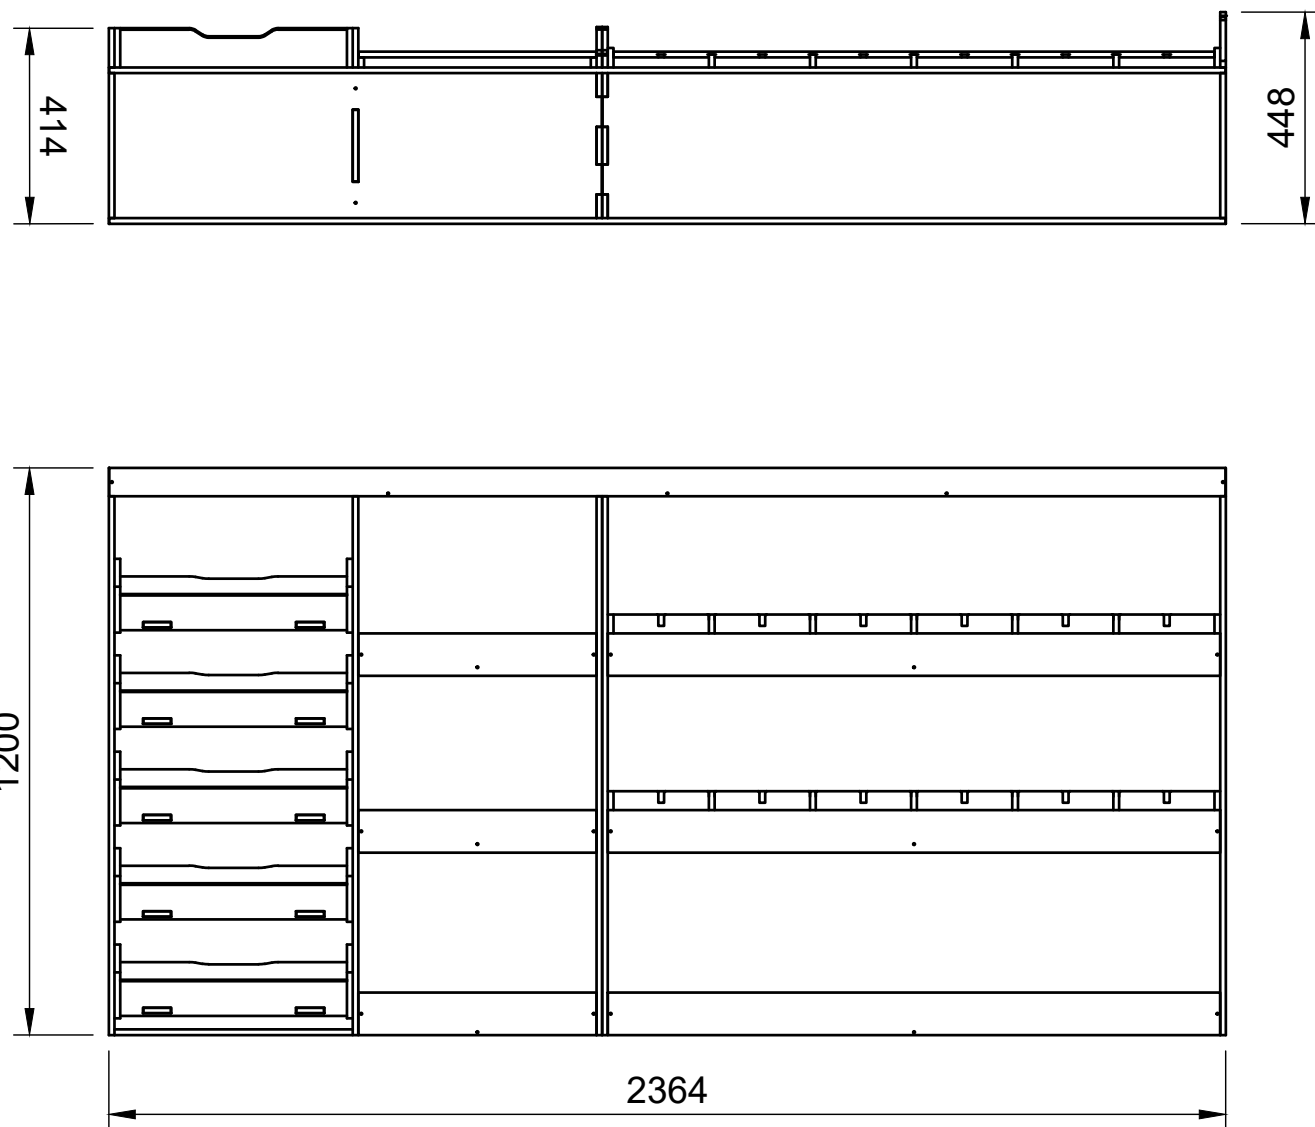

SKU: EDP_16_L2-3_C1

Page 1 - Overview

All units in mm

Plywood thickness = 12mm

YOKE VANS
info@yoke-van-kits.co.uk
0208 132 9221

© 2023 Yoke CNC LTD

Citroen Dispatch | 2016on | L3H1 (LWB) | Panel Van
Peugeot Expert | 2016on | L3H1 (LWB) | Panel Van
Toyota Proace | 2016on | L3H1 (LWB) | Panel Van
Vauxhall Vivaro | 2019on | L2H1 (LWB) | Panel Van

Combo No.1

SKU: EDP_16_L2-3_C1

Page 2 - External Dimensions

All units in mm

Plywood thickness = 12mm

Notes

- All dimensions on this page are external.

YOKE VANS
info@yoke-van-kits.co.uk
0208 132 9221

Combo No.1

SKU: EDP_16_L2-3_C1

Page 3 - Internal Dimensions

All units in mm

Plywood thickness = 12mm

Notes

- All dimensions on this page are internal.

YOKE VANS
info@yoke-van-kits.co.uk
0208 132 9221