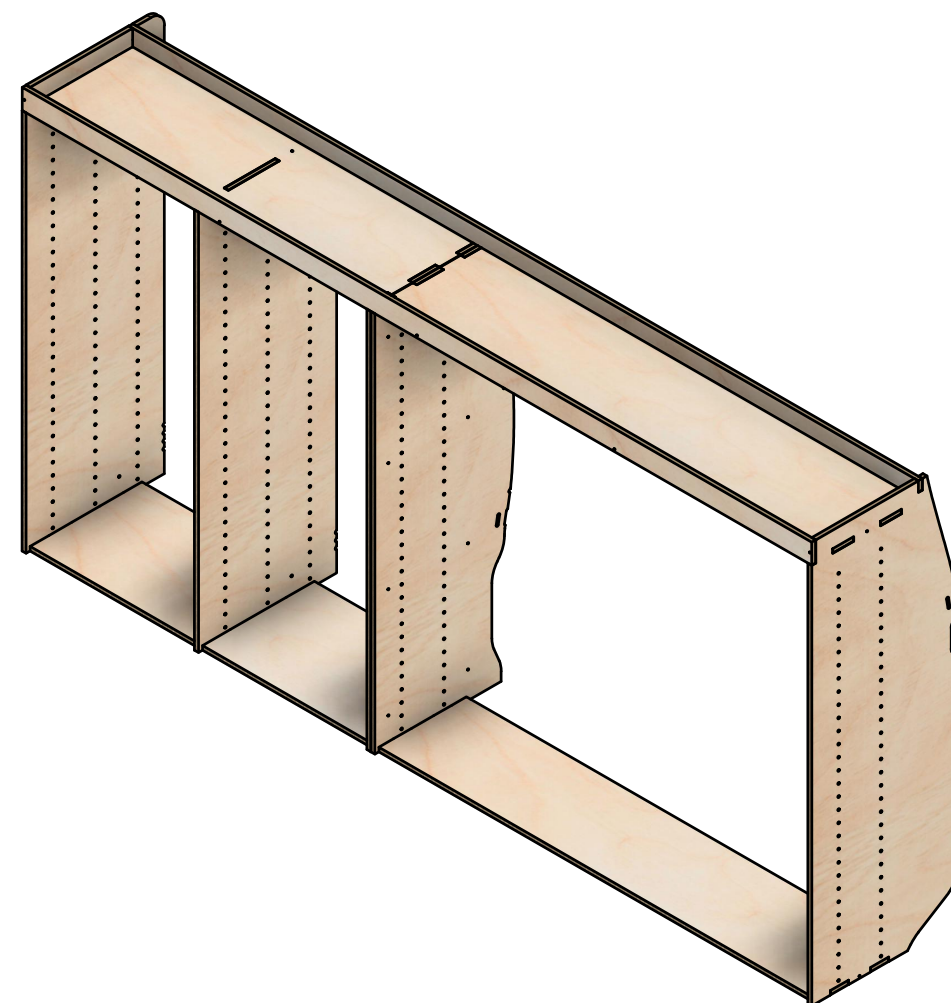

Citroen Dispatch | 2016on | L3H1 (LWB) | Panel Van
Peugeot Expert | 2016on | L3H1 (LWB) | Panel Van
Toyota Proace | 2016on | L3H1 (LWB) | Panel Van
Vauxhall Vivaro | 2019on | L2H1 (LWB) | Panel Van

Combo No.1

SKU: EDP_16_L2-3_C1

Page 3 - Internal Dimensions

All units in mm

Plywood thickness = 12mm

Notes

- All dimensions on this page are internal.

YOKE VANS
info@yoke-van-kits.co.uk
0208 132 9221

© 2023 Yoke CNC LTD