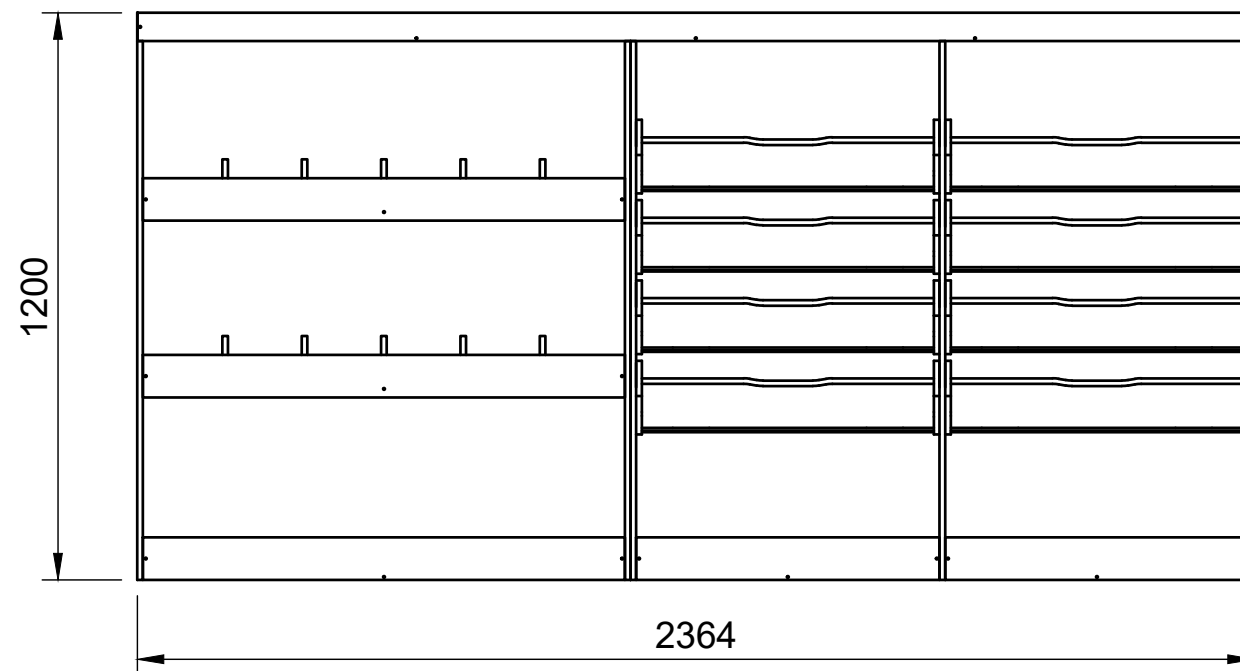

SKU: EDP_16_L2-3_C15

Page 1 - Overview

All units in mm

Plywood thickness = 12mm

YOKE VANS
info@yoke-van-kits.co.uk
0208 132 9221

© 2023 Yoke CNC LTD

Citroen Dispatch | 2016on | L3H1 (LWB) | Panel Van
Peugeot Expert | 2016on | L3H1 (LWB) | Panel Van
Toyota Proace | 2016on | L3H1 (LWB) | Panel Van
Vauxhall Vivaro | 2019on | L2H1 (LWB) | Panel Van

Combo No.15

SKU: EDP_16_L2-3_C15

Page 2 - External Dimensions

All units in mm

Plywood thickness = 12mm

Notes

- All dimensions on this page are external.

YOKE VANS
info@yoke-van-kits.co.uk
0208 132 9221