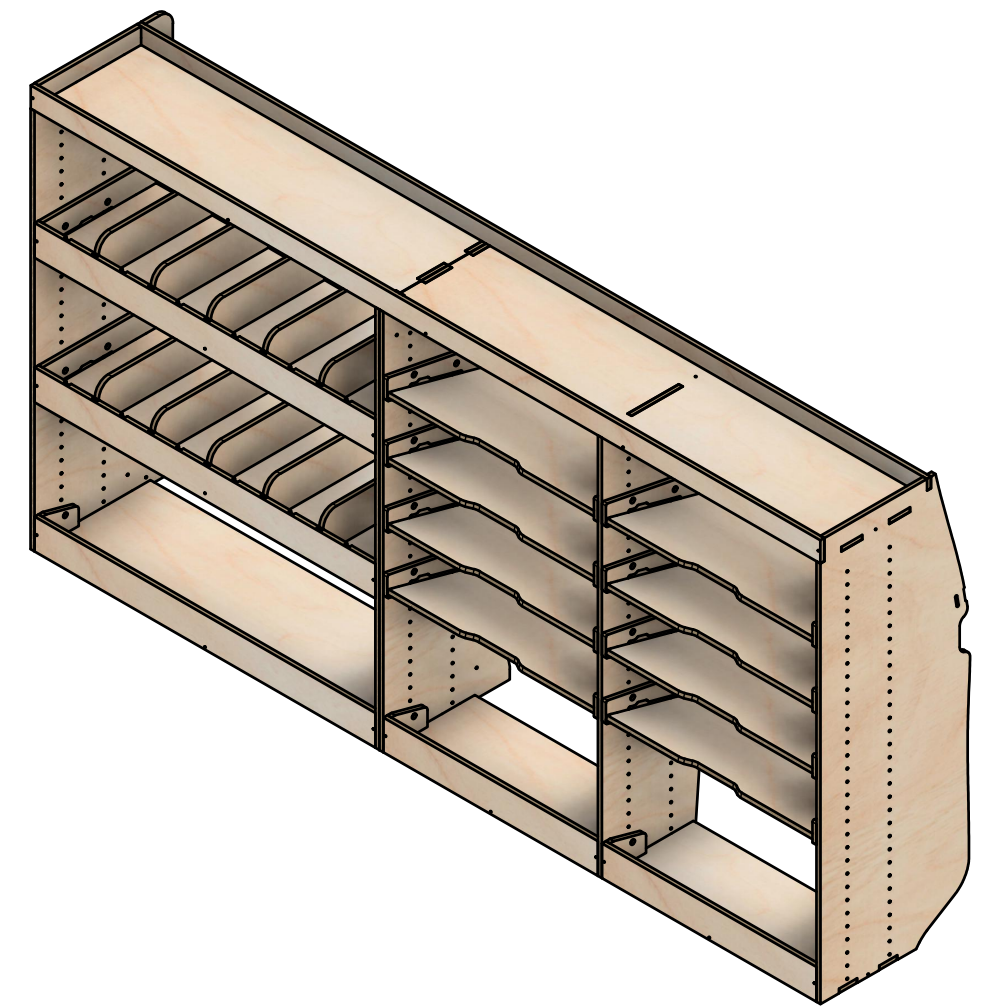

SKU: EDP_16_L2-3_C15

Page 1 - Overview

All units in mm

Plywood thickness = 12mm

YOKE VANS
info@yoke-van-kits.co.uk
0208 132 9221

© 2023 Yoke CNC LTD

Citroen Dispatch | 2016on | L3H1 (LWB) | Panel Van
Peugeot Expert | 2016on | L3H1 (LWB) | Panel Van
Toyota Proace | 2016on | L3H1 (LWB) | Panel Van
Vauxhall Vivaro | 2019on | L2H1 (LWB) | Panel Van

Combo No.15

SKU: EDP_16_L2-3_C15

Page 2 - External Dimensions

All units in mm

Plywood thickness = 12mm

Notes

- All dimensions on this page are external.

YOKE VANS
info@yoke-van-kits.co.uk
0208 132 9221