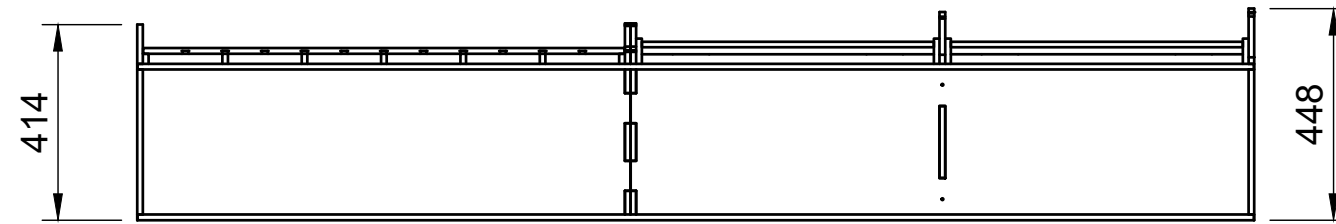

SKU: EDP_16_L2-3_C15

Page 1 - Overview

All units in mm

Plywood thickness = 12mm

YOKE VANS
info@yoke-van-kits.co.uk
0208 132 9221

© 2023 Yoke CNC LTD

Citroen Dispatch | 2016on | L3H1 (LWB) | Panel Van
Peugeot Expert | 2016on | L3H1 (LWB) | Panel Van
Toyota Proace | 2016on | L3H1 (LWB) | Panel Van
Vauxhall Vivaro | 2019on | L2H1 (LWB) | Panel Van

Combo No.15

SKU: EDP_16_L2-3_C15

Page 2 - External Dimensions

All units in mm

Plywood thickness = 12mm

Notes

- All dimensions on this page are external.

YOKE VANS
info@yoke-van-kits.co.uk
0208 132 9221

Combo No.15

SKU: EDP_16_L2-3_C15

Page 3 - Internal Dimensions

All units in mm

Plywood thickness = 12mm

Notes

- All dimensions on this page are internal.

YOKE VANS
info@yoke-van-kits.co.uk
0208 132 9221