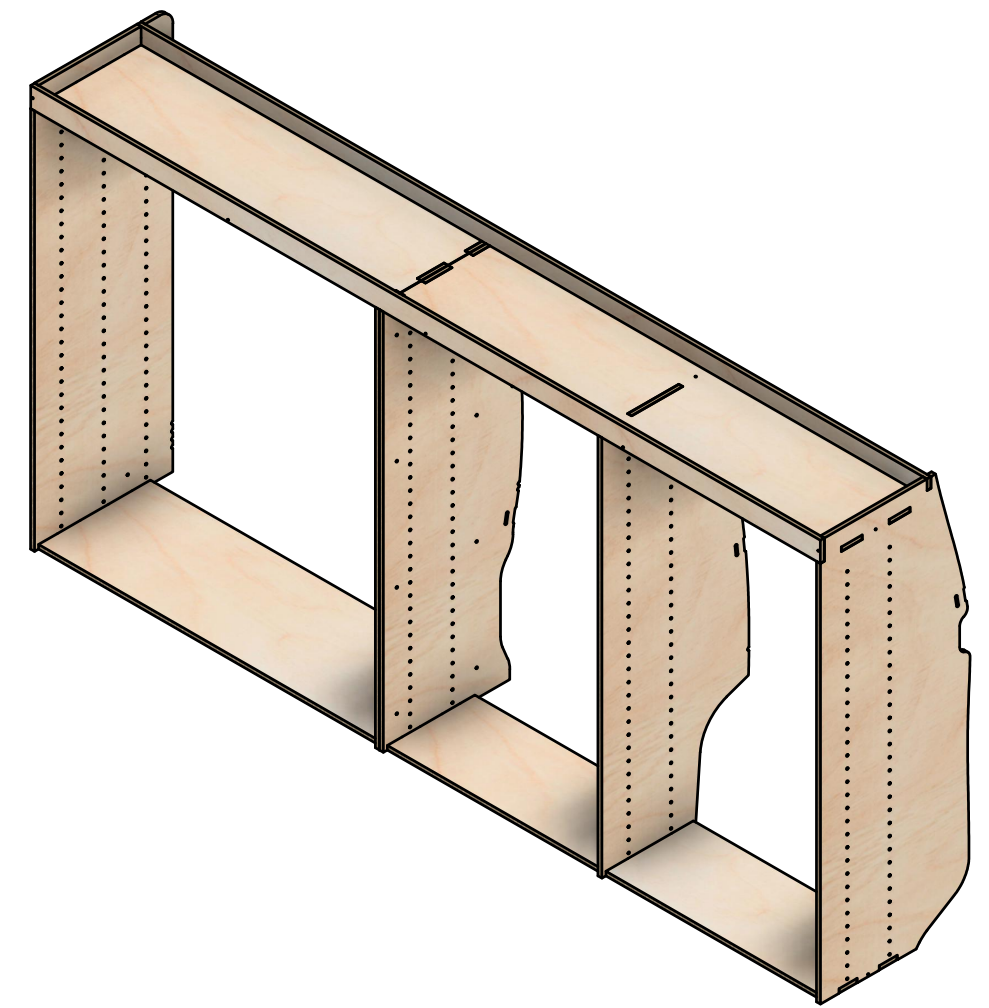

Citroen Dispatch | 2016on | L3H1 (LWB) | Panel Van
Peugeot Expert | 2016on | L3H1 (LWB) | Panel Van
Toyota Proace | 2016on | L3H1 (LWB) | Panel Van
Vauxhall Vivaro | 2019on | L2H1 (LWB) | Panel Van

Combo No.15

SKU: EDP_16_L2-3_C15

Page 3 - Internal Dimensions

All units in mm

Plywood thickness = 12mm

Notes

- All dimensions on this page are internal.

YOKE VANS
info@yoke-van-kits.co.uk
0208 132 9221

© 2023 Yoke CNC LTD