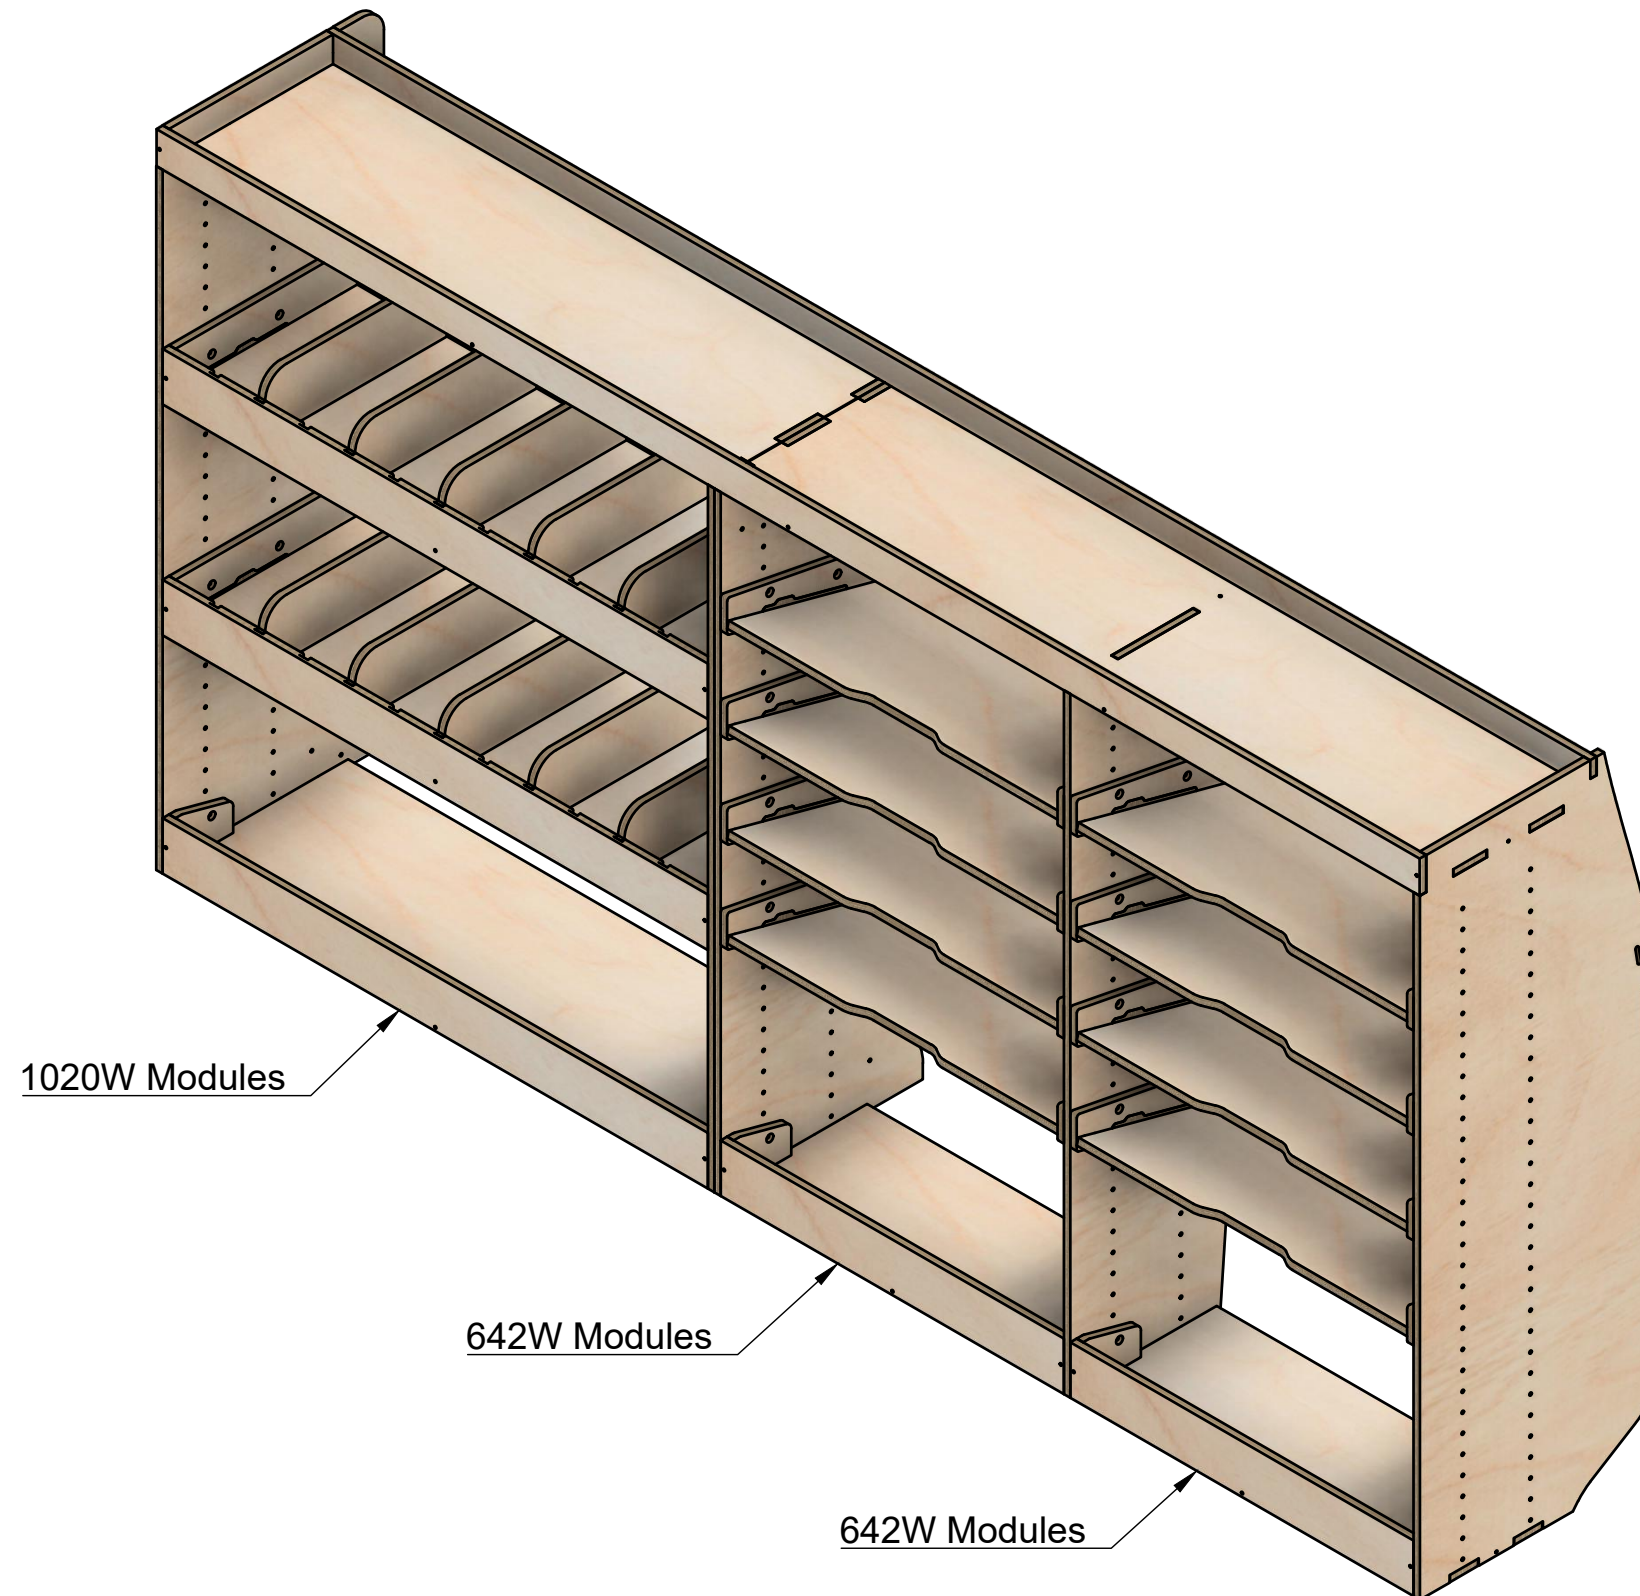

Citroen Dispatch | 2016on | L3H1 (LWB) | Panel Van
Peugeot Expert | 2016on | L3H1 (LWB) | Panel Van
Toyota Proace | 2016on | L3H1 (LWB) | Panel Van
Vauxhall Vivaro | 2019on | L2H1 (LWB) | Panel Van

Combo No.15

SKU: EDP_16_L2-3_C15

Page 1 - Overview

All units in mm

Plywood thickness = 12mm

YOKE VANS
info@yoke-van-kits.co.uk
0208 132 9221

© 2023 Yoke CNC LTD

Citroen Dispatch | 2016on | L3H1 (LWB) | Panel Van
Peugeot Expert | 2016on | L3H1 (LWB) | Panel Van
Toyota Proace | 2016on | L3H1 (LWB) | Panel Van
Vauxhall Vivaro | 2019on | L2H1 (LWB) | Panel Van

Combo No.15

SKU: EDP_16_L2-3_C15

Page 2 - External Dimensions

All units in mm

Plywood thickness = 12mm

Notes

- All dimensions on this page are external.

YOKE VANS
info@yoke-van-kits.co.uk
0208 132 9221