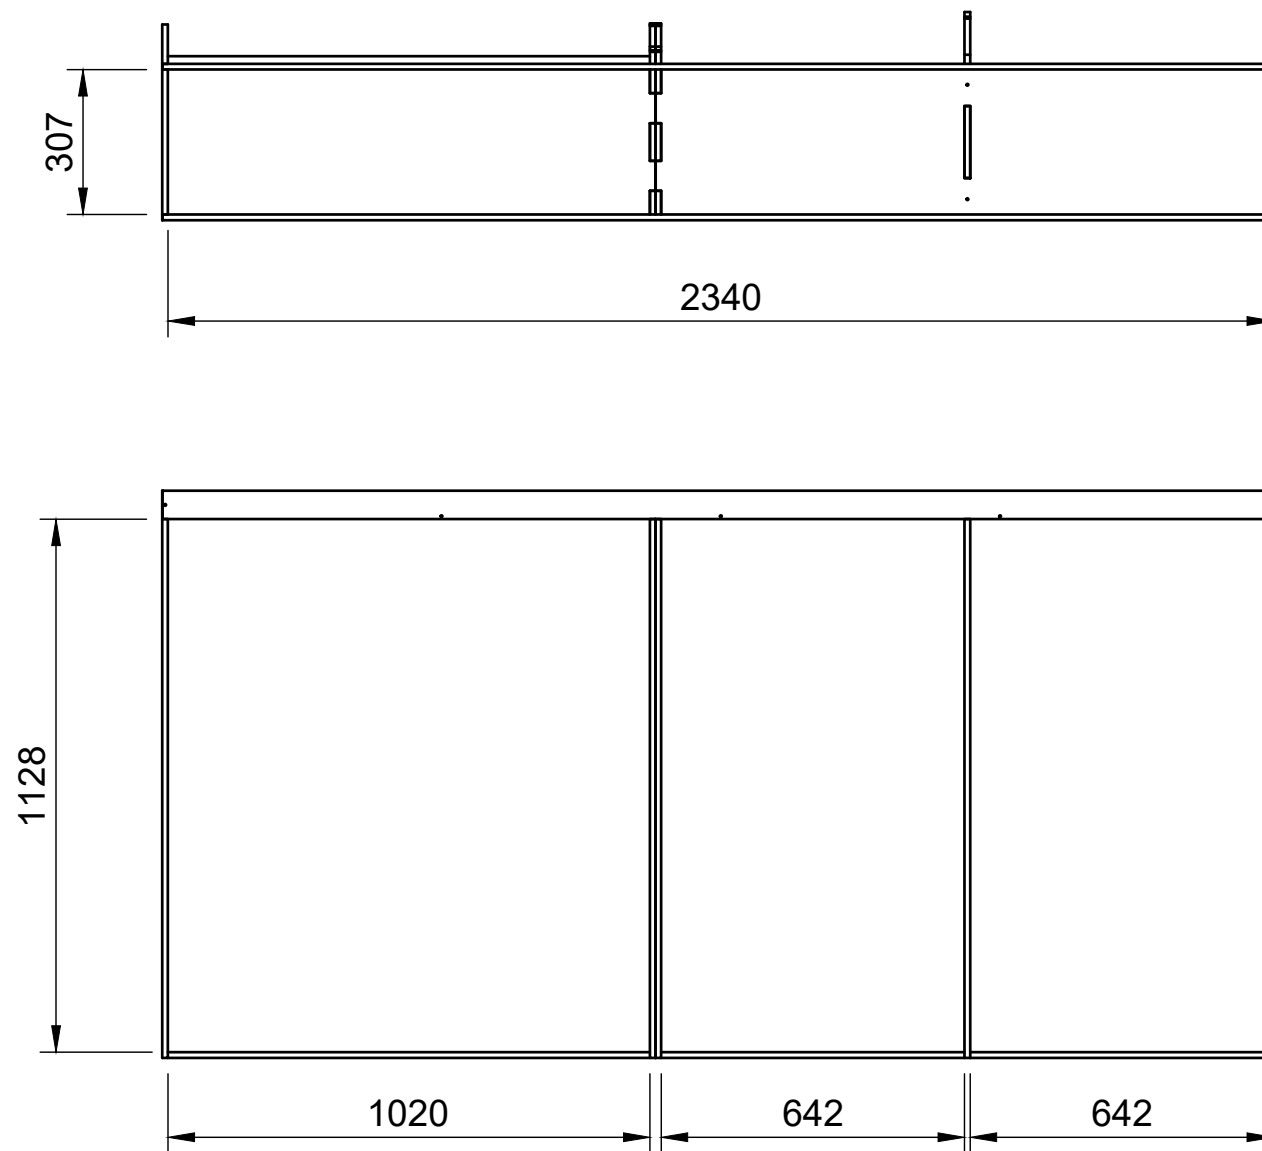

Combo No.15

SKU: EDP_16_L2-3_C15

Page 2 - External Dimensions

All units in mm

Plywood thickness = 12mm

Notes

- All dimensions on this page are external.

YOKE VANS
info@yoke-van-kits.co.uk
0208 132 9221

Combo No.15

SKU: EDP_16_L2-3_C15

Page 3 - Internal Dimensions

All units in mm

Plywood thickness = 12mm

Notes

- All dimensions on this page are internal.

YOKE VANS
info@yoke-van-kits.co.uk
0208 132 9221