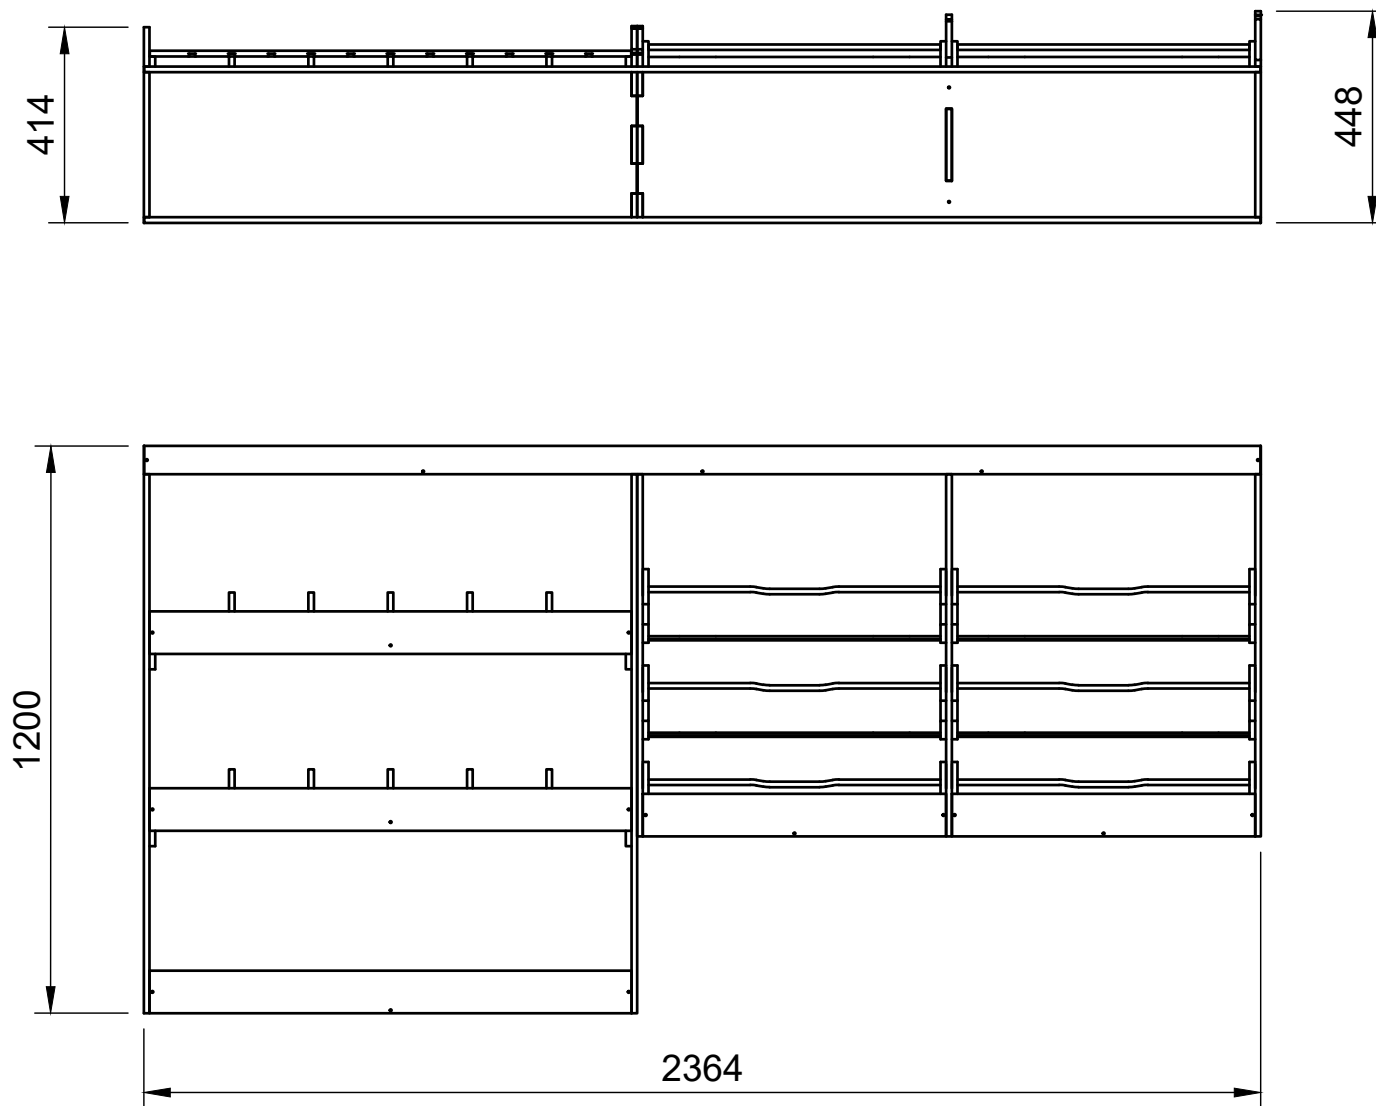

Citroen Dispatch | 2016on | L3H1 (LWB) | Panel Van
Peugeot Expert | 2016on | L3H1 (LWB) | Panel Van
Toyota Proace | 2016on | L3H1 (LWB) | Panel Van
Vauxhall Vivaro | 2019on | L2H1 (LWB) | Panel Van

Combo No.15 | HLFF 374mm

SKU: EDP_16_L2-3_C15_HF374

Page 2 - External Dimensions

All units in mm

Plywood thickness = 12mm

Notes

- All dimensions on this page are external.

YOKE VANS

info@yoke-van-kits.co.uk

0208 132 9221

© 2023 Yoke CNC LTD