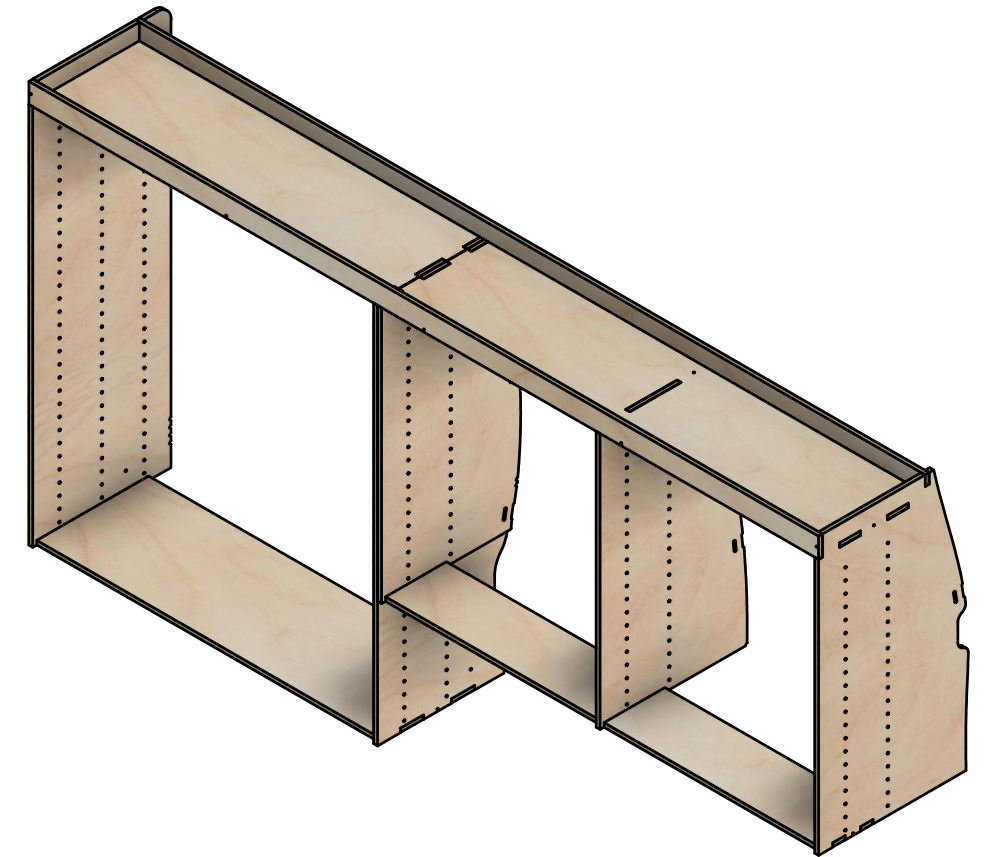

Citroen Dispatch | 2016on | L3H1 (LWB) | Panel Van
Peugeot Expert | 2016on | L3H1 (LWB) | Panel Van
Toyota Proace | 2016on | L3H1 (LWB) | Panel Van
Vauxhall Vivaro | 2019on | L2H1 (LWB) | Panel Van

Combo No.15 | HLFF 374mm

SKU: EDP_16_L2-3_C15_HF374

Page 3 - Internal Dimensions

All units in mm
Plywood thickness = 12mm

Notes

- All dimensions on this page are internal.

YOKE VANS
info@yoke-van-kits.co.uk
0208 132 9221

© 2023 Yoke CNC LTD