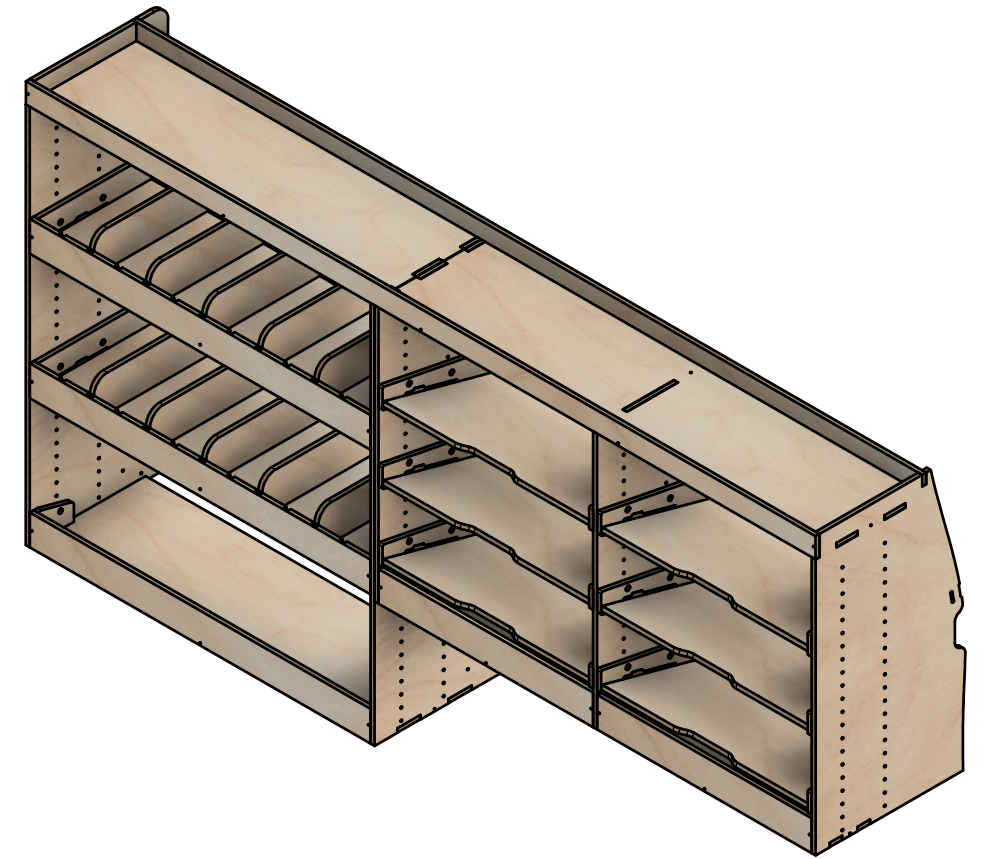

Citroen Dispatch | 2016on | L3H1 (LWB) | Panel Van
Peugeot Expert | 2016on | L3H1 (LWB) | Panel Van
Toyota Proace | 2016on | L3H1 (LWB) | Panel Van
Vauxhall Vivaro | 2019on | L2H1 (LWB) | Panel Van

Combo No.15 | HLFF 374mm

SKU: EDP_16_L2-3_C15_HF374

Page 2 - External Dimensions

All units in mm

Plywood thickness = 12mm

Notes

- All dimensions on this page are external.

YOKE VANS

info@yoke-van-kits.co.uk

0208 132 9221

© 2023 Yoke CNC LTD