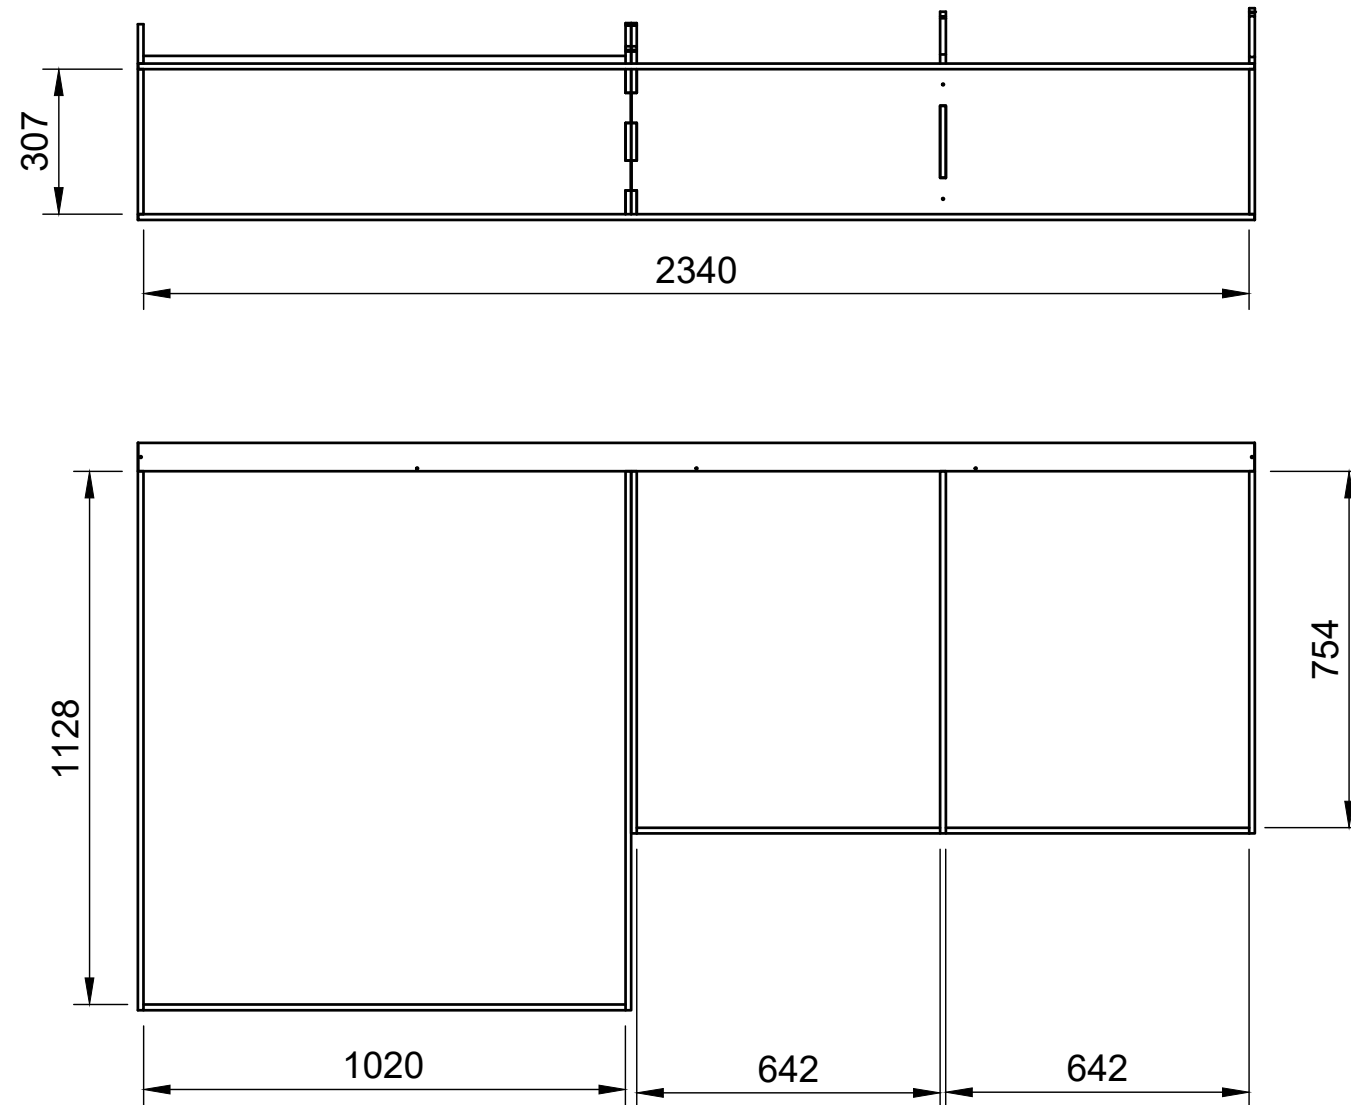

Citroen Dispatch | 2016on | L3H1 (LWB) | Panel Van
Peugeot Expert | 2016on | L3H1 (LWB) | Panel Van
Toyota Proace | 2016on | L3H1 (LWB) | Panel Van
Vauxhall Vivaro | 2019on | L2H1 (LWB) | Panel Van

Combo No.15 | HLFF 374mm

SKU: EDP_16_L2-3_C15_HF374

Page 3 - Internal Dimensions

All units in mm
Plywood thickness = 12mm

Notes

- All dimensions on this page are internal.

YOKE VANS
info@yoke-van-kits.co.uk
0208 132 9221

© 2023 Yoke CNC LTD