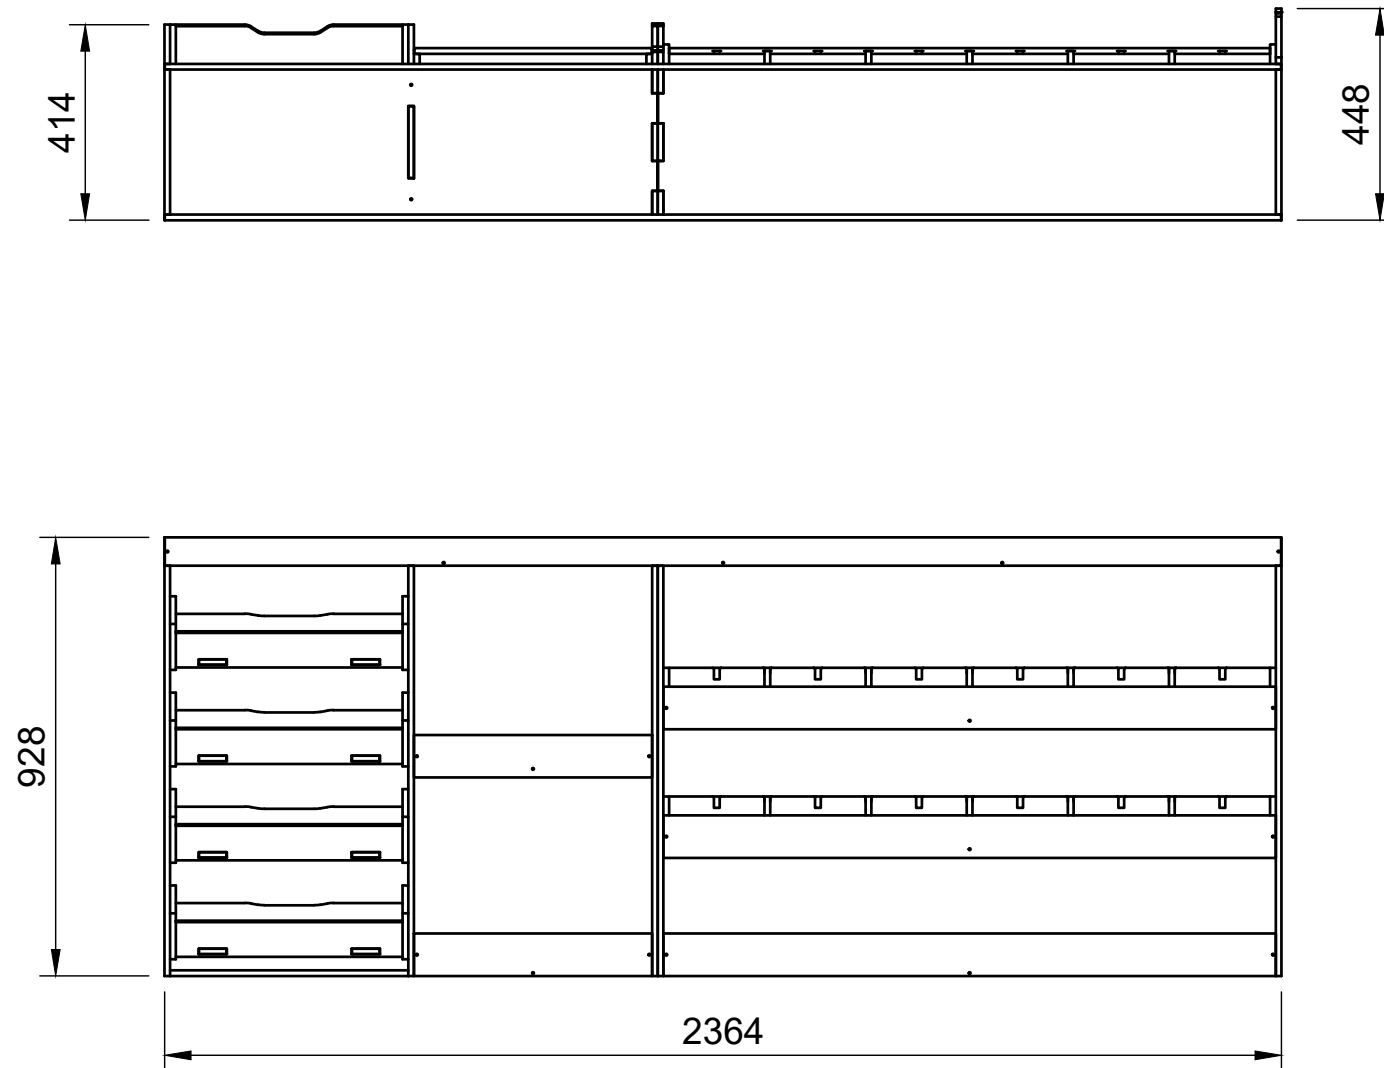

SKU: EDP_16_L2-3_C1_FF272

Page 1 - Overview

All units in mm

Plywood thickness = 12mm

YOKE VANS
info@yoke-van-kits.co.uk
0208 132 9221

© 2023 Yoke CNC LTD

Citroen Dispatch | 2016on | L3H1 (LWB) | Panel Van
Peugeot Expert | 2016on | L3H1 (LWB) | Panel Van
Toyota Proace | 2016on | L3H1 (LWB) | Panel Van
Vauxhall Vivaro | 2019on | L2H1 (LWB) | Panel Van

Combo No.1 | FLFF 272mm

SKU: EDP_16_L2-3_C1_FF272

Page 2 - External Dimensions

All units in mm
Plywood thickness = 12mm

Notes

- All dimensions on this page are external.

YOKE VANS
info@yoke-van-kits.co.uk
0208 132 9221