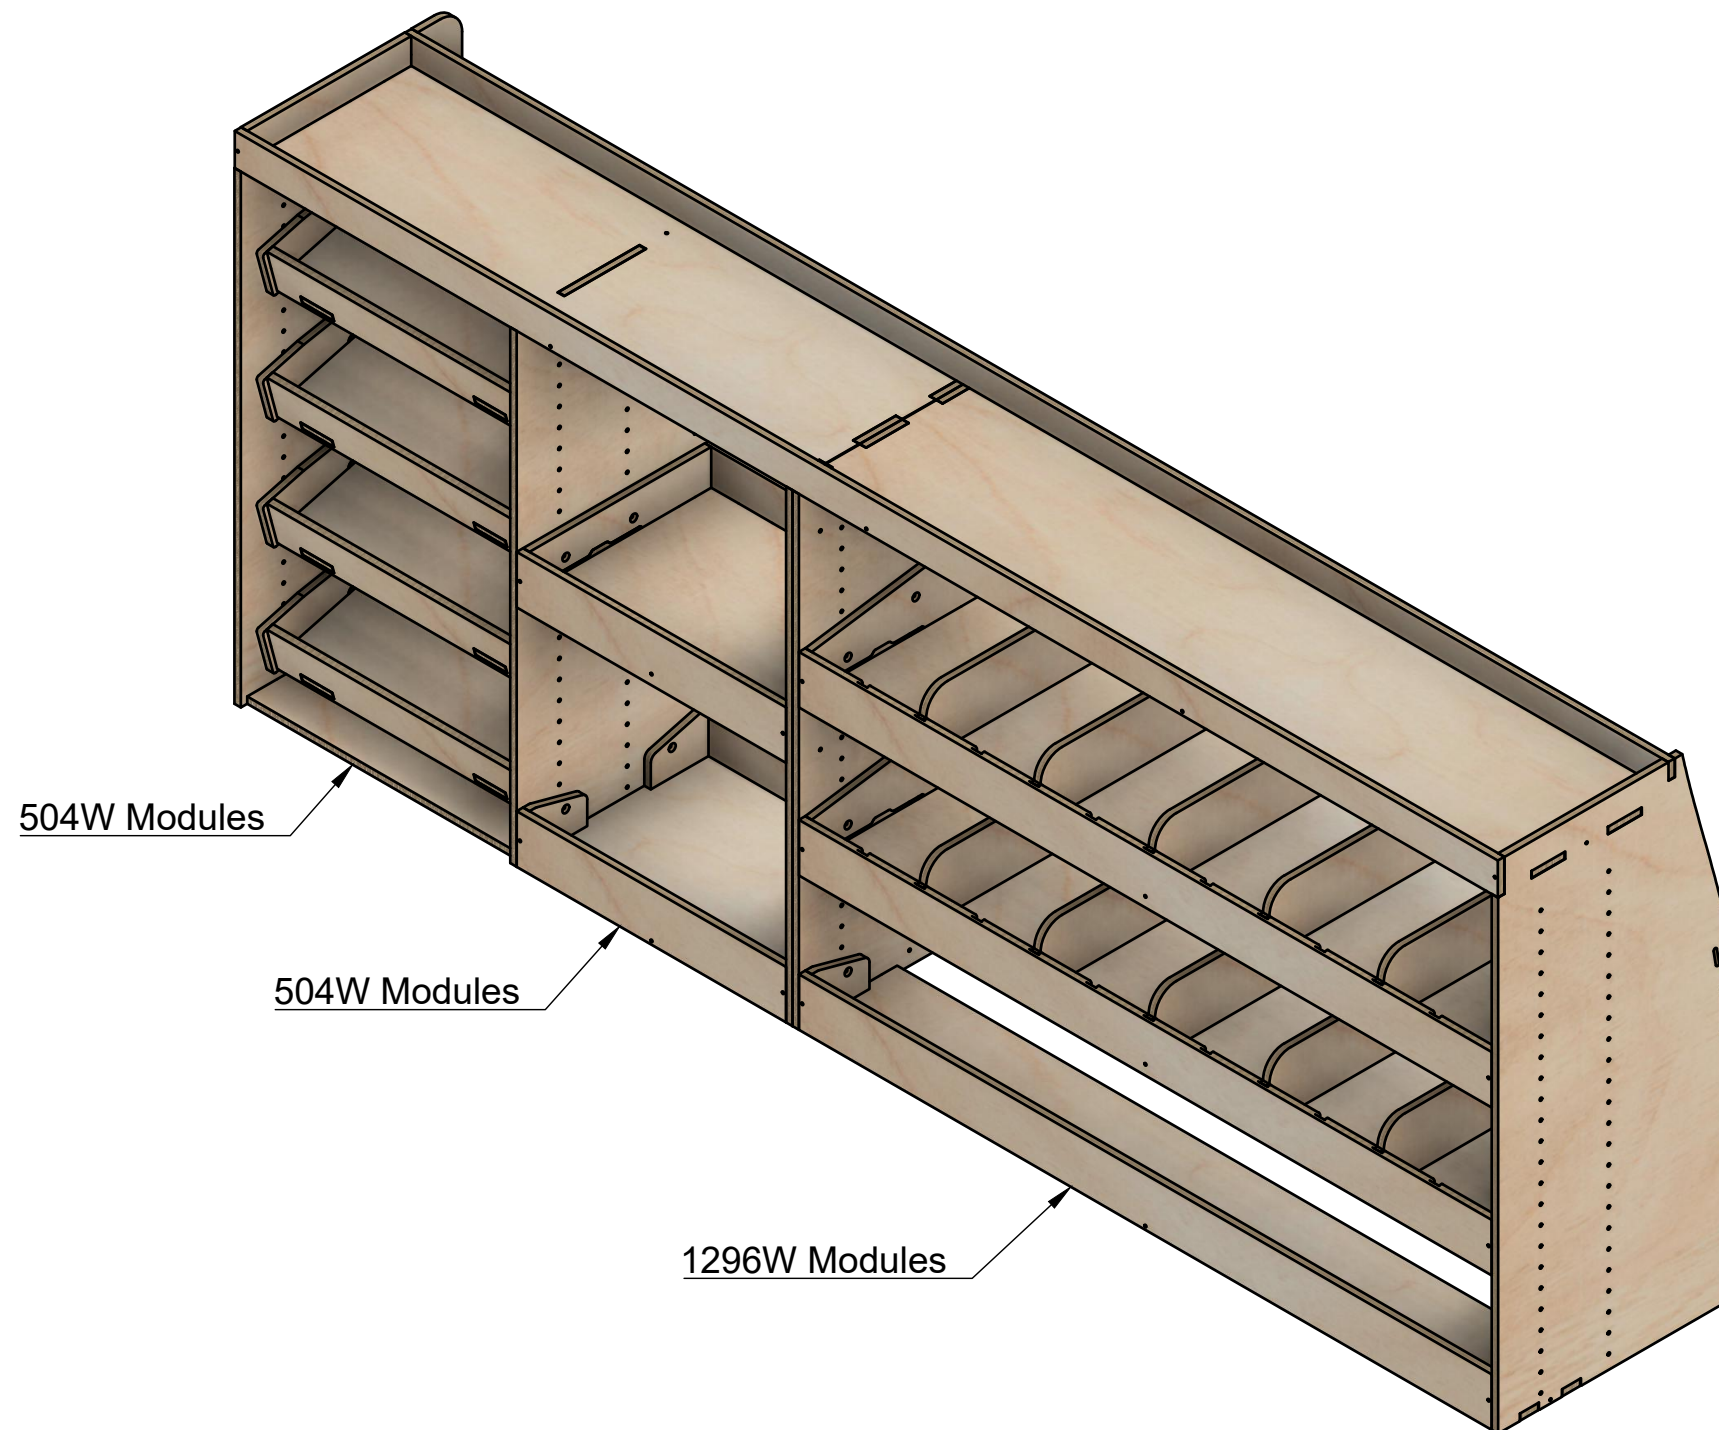

Citroen Dispatch | 2016on | L3H1 (LWB) | Panel Van
Peugeot Expert | 2016on | L3H1 (LWB) | Panel Van
Toyota Proace | 2016on | L3H1 (LWB) | Panel Van
Vauxhall Vivaro | 2019on | L2H1 (LWB) | Panel Van

Combo No.1 | FLFF 272mm

SKU: EDP_16_L2-3_C1_FF272

Page 1 - Overview

All units in mm

Plywood thickness = 12mm

YOKE VANS
info@yoke-van-kits.co.uk
0208 132 9221

© 2023 Yoke CNC LTD

Citroen Dispatch | 2016on | L3H1 (LWB) | Panel Van
Peugeot Expert | 2016on | L3H1 (LWB) | Panel Van
Toyota Proace | 2016on | L3H1 (LWB) | Panel Van
Vauxhall Vivaro | 2019on | L2H1 (LWB) | Panel Van

Combo No.1 | FLFF 272mm

SKU: EDP_16_L2-3_C1_FF272

Page 2 - External Dimensions

All units in mm
Plywood thickness = 12mm

Notes

- All dimensions on this page are external.

YOKE VANS
info@yoke-van-kits.co.uk
0208 132 9221