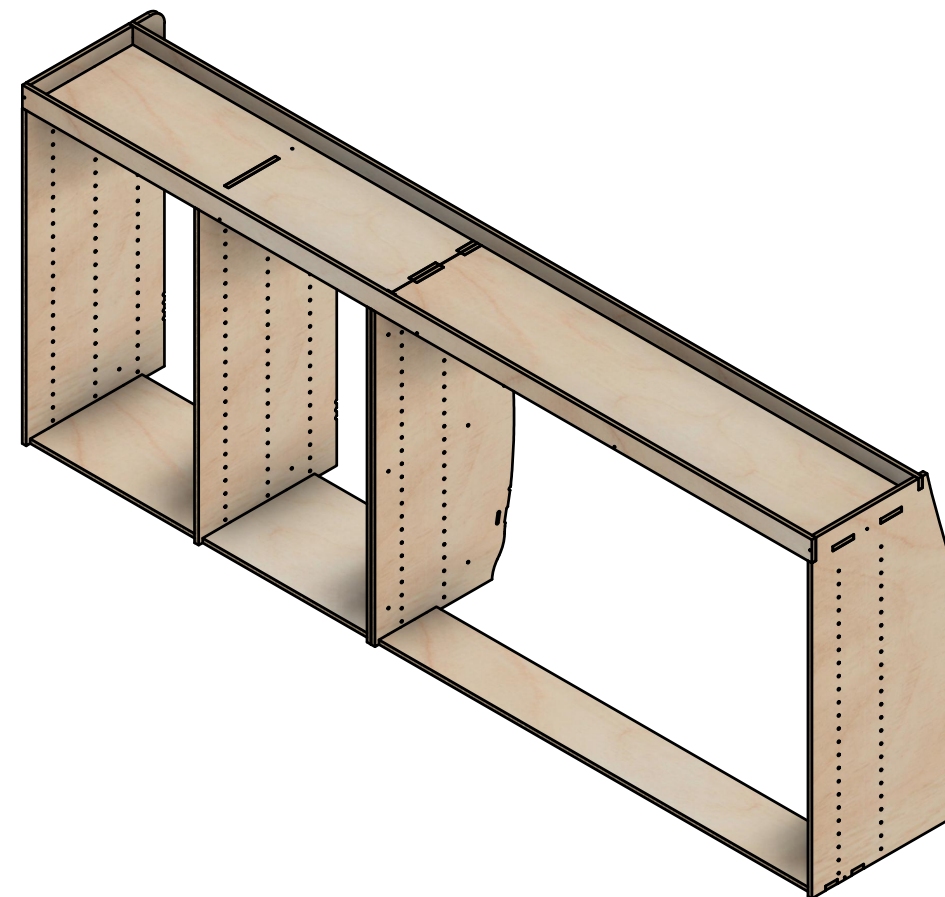

Citroen Dispatch | 2016on | L3H1 (LWB) | Panel Van
Peugeot Expert | 2016on | L3H1 (LWB) | Panel Van
Toyota Proace | 2016on | L3H1 (LWB) | Panel Van
Vauxhall Vivaro | 2019on | L2H1 (LWB) | Panel Van

Combo No.1 | FLFF 272mm

SKU: EDP_16_L2-3_C1_FF272

Page 3 - Internal Dimensions

All units in mm

Plywood thickness = 12mm

Notes

- All dimensions on this page are internal.

YOKE VANS
info@yoke-van-kits.co.uk
0208 132 9221

© 2023 Yoke CNC LTD