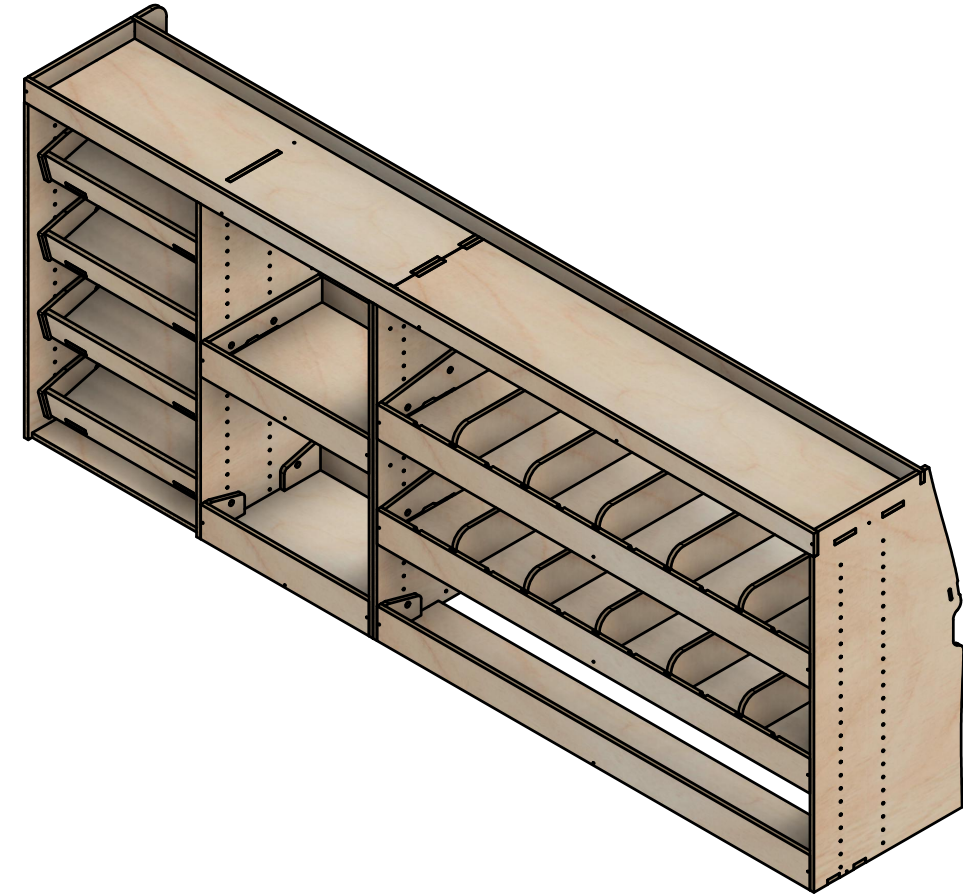

SKU: EDP_16_L2-3_C1_FF272

Page 1 - Overview

All units in mm

Plywood thickness = 12mm

YOKE VANS
info@yoke-van-kits.co.uk
0208 132 9221

© 2023 Yoke CNC LTD

Citroen Dispatch | 2016on | L3H1 (LWB) | Panel Van
Peugeot Expert | 2016on | L3H1 (LWB) | Panel Van
Toyota Proace | 2016on | L3H1 (LWB) | Panel Van
Vauxhall Vivaro | 2019on | L2H1 (LWB) | Panel Van

Combo No.1 | FLFF 272mm

SKU: EDP_16_L2-3_C1_FF272

Page 2 - External Dimensions

All units in mm
Plywood thickness = 12mm

Notes

- All dimensions on this page are external.

YOKE VANS
info@yoke-van-kits.co.uk
0208 132 9221