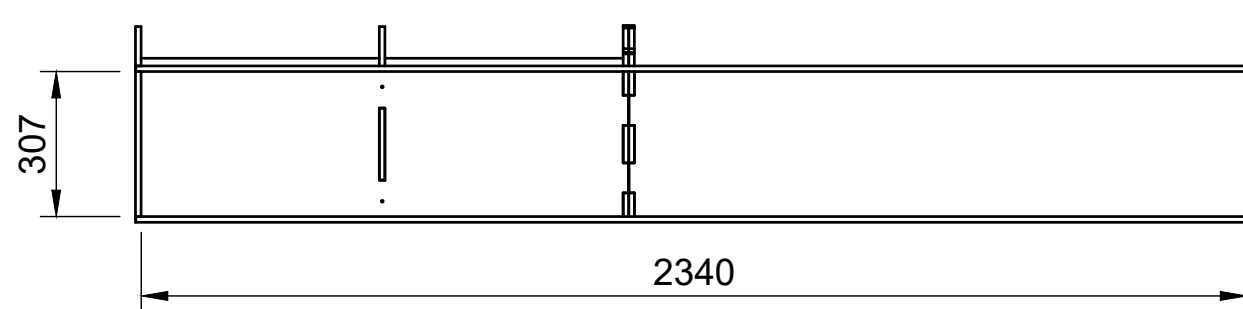

Citroen Dispatch | 2016on | L3H1 (LWB) | Panel Van
Peugeot Expert | 2016on | L3H1 (LWB) | Panel Van
Toyota Proace | 2016on | L3H1 (LWB) | Panel Van
Vauxhall Vivaro | 2019on | L2H1 (LWB) | Panel Van

Combo No.1 | FLFF 272mm

SKU: EDP_16_L2-3_C1_FF272

Page 3 - Internal Dimensions

All units in mm

Plywood thickness = 12mm

Notes

- All dimensions on this page are internal.

YOKE VANS
info@yoke-van-kits.co.uk
0208 132 9221

© 2023 Yoke CNC LTD