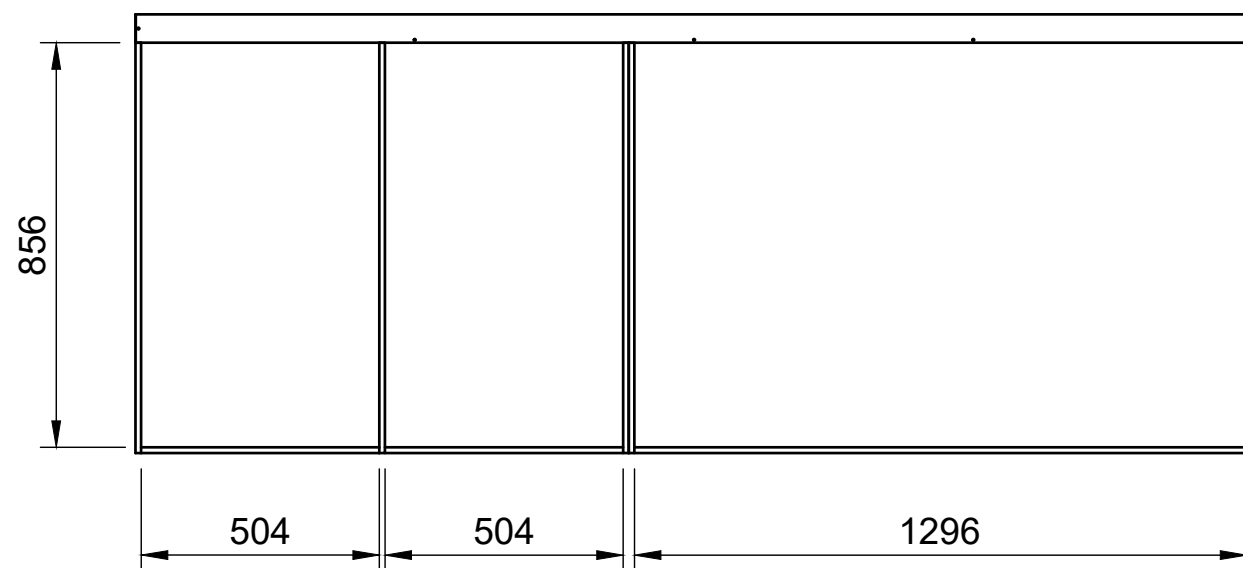

Citroen Dispatch | 2016on | L3H1 (LWB) | Panel Van
Peugeot Expert | 2016on | L3H1 (LWB) | Panel Van
Toyota Proace | 2016on | L3H1 (LWB) | Panel Van
Vauxhall Vivaro | 2019on | L2H1 (LWB) | Panel Van

Combo No.1 | FLFF 272mm

SKU: EDP_16_L2-3_C1_FF272

Page 3 - Internal Dimensions

All units in mm

Plywood thickness = 12mm

Notes

- All dimensions on this page are internal.

YOKE VANS
info@yoke-van-kits.co.uk
0208 132 9221

© 2023 Yoke CNC LTD