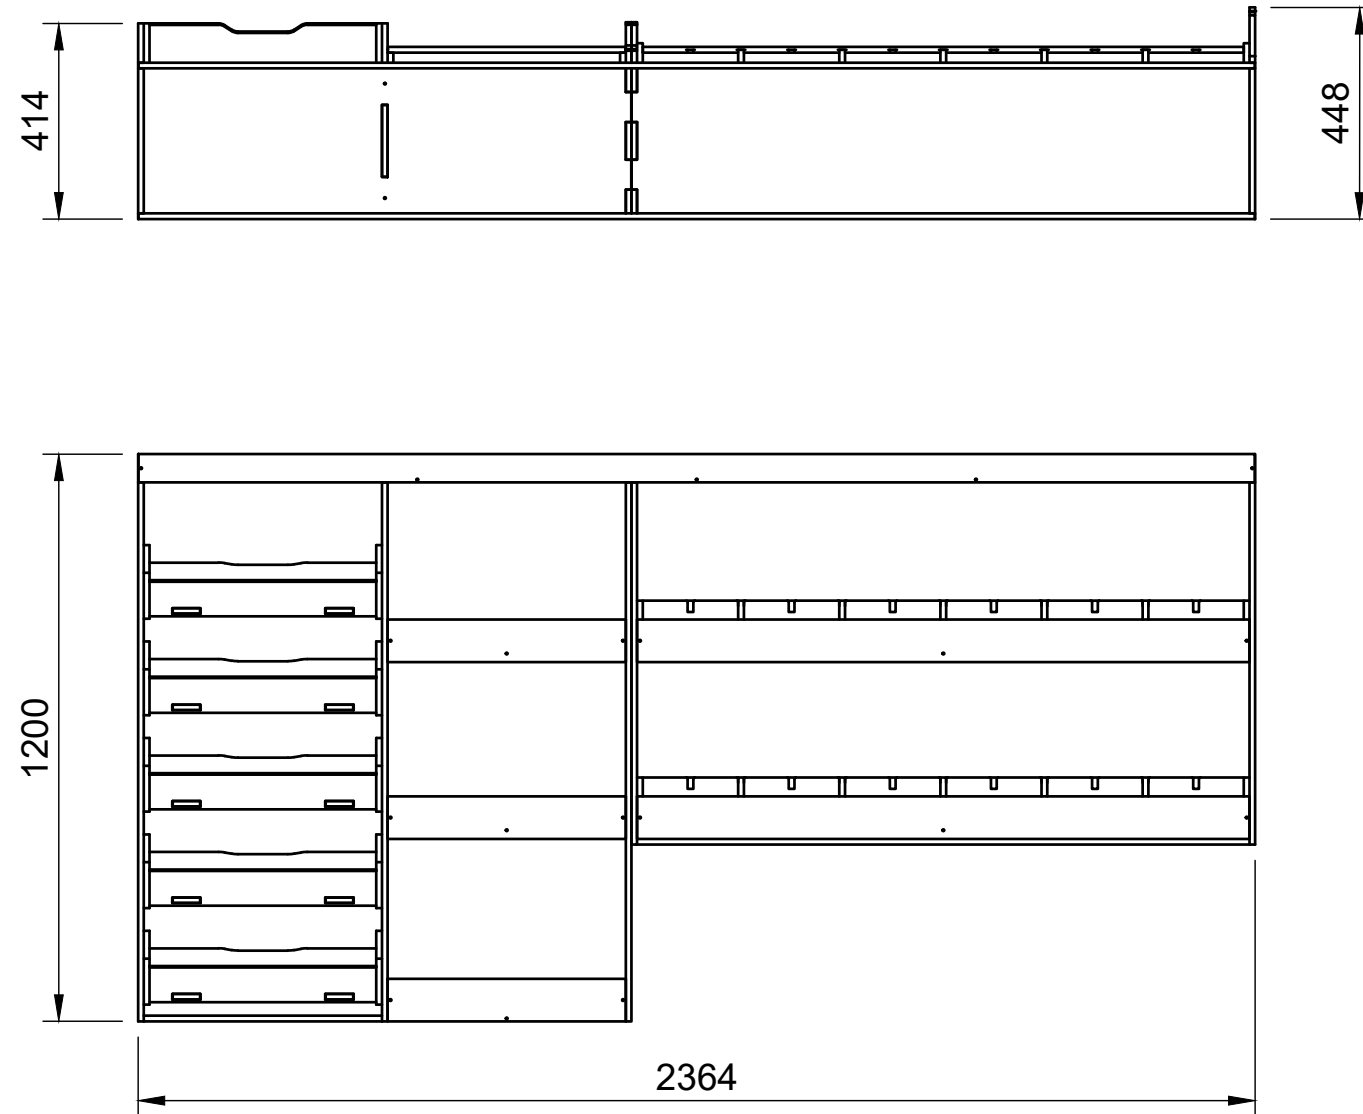

SKU: EDP_16_L2-3_C1_HF374

Page 1 - Overview

All units in mm

Plywood thickness = 12mm

YOKE VANS
info@yoke-van-kits.co.uk
0208 132 9221

© 2023 Yoke CNC LTD

Citroen Dispatch | 2016on | L3H1 (LWB) | Panel Van
Peugeot Expert | 2016on | L3H1 (LWB) | Panel Van
Toyota Proace | 2016on | L3H1 (LWB) | Panel Van
Vauxhall Vivaro | 2019on | L2H1 (LWB) | Panel Van

Combo No.1 | HLFF 374mm

SKU: EDP_16_L2-3_C1_HF374

Page 2 - External Dimensions

All units in mm
Plywood thickness = 12mm

Notes

- All dimensions on this page are external.

YOKE VANS
info@yoke-van-kits.co.uk
0208 132 9221