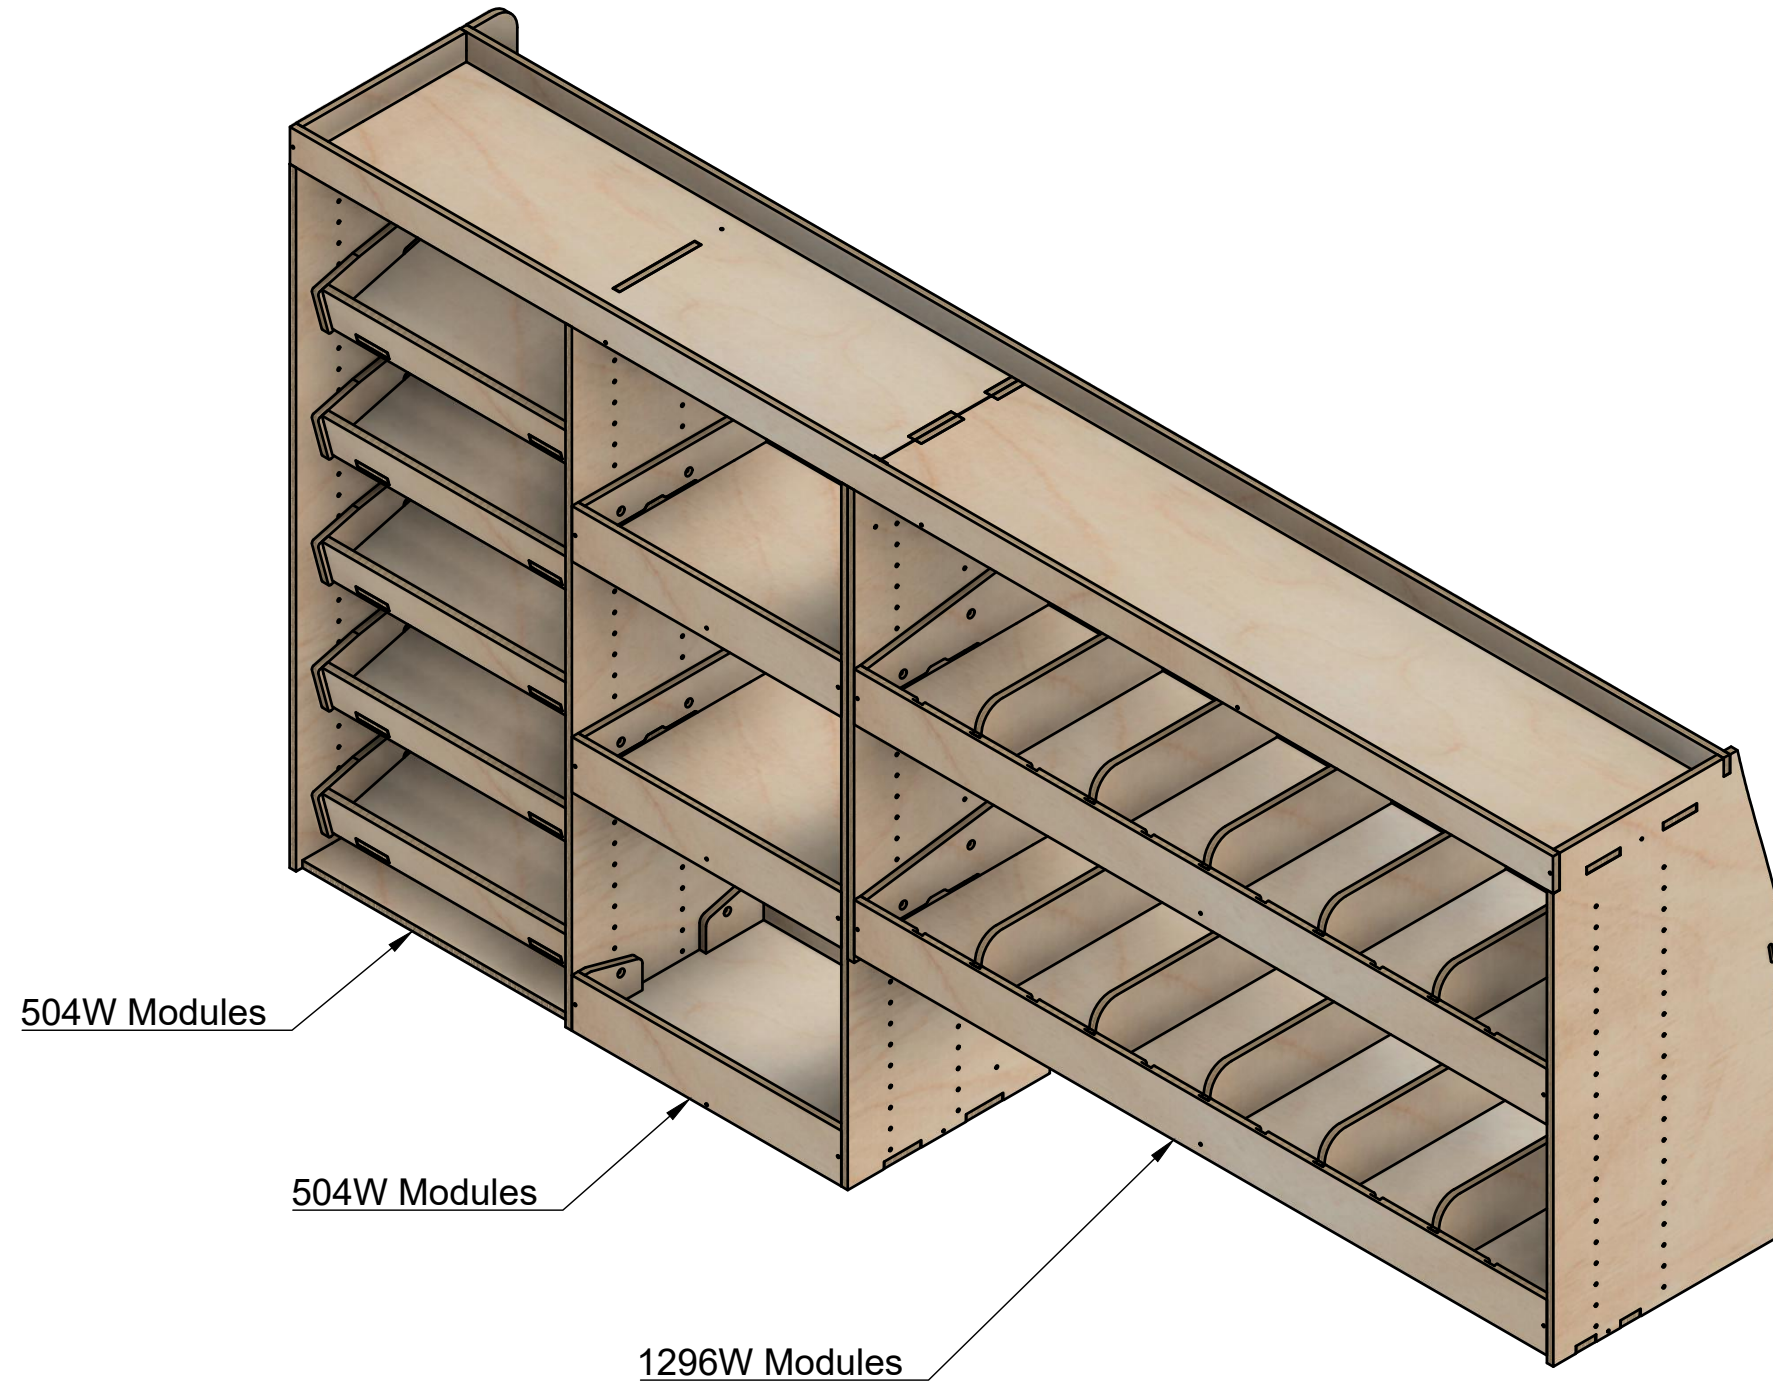

Citroen Dispatch | 2016on | L3H1 (LWB) | Panel Van
Peugeot Expert | 2016on | L3H1 (LWB) | Panel Van
Toyota Proace | 2016on | L3H1 (LWB) | Panel Van
Vauxhall Vivaro | 2019on | L2H1 (LWB) | Panel Van

Combo No.1 | HFFF 374mm

SKU: EDP_16_L2-3_C1_HF374

Page 1 - Overview

All units in mm

Plywood thickness = 12mm

YOKE VANS
info@yoke-van-kits.co.uk
0208 132 9221

© 2023 Yoke CNC LTD

Citroen Dispatch | 2016on | L3H1 (LWB) | Panel Van
Peugeot Expert | 2016on | L3H1 (LWB) | Panel Van
Toyota Proace | 2016on | L3H1 (LWB) | Panel Van
Vauxhall Vivaro | 2019on | L2H1 (LWB) | Panel Van

Combo No.1 | HLFF 374mm

SKU: EDP_16_L2-3_C1_HF374

Page 2 - External Dimensions

All units in mm
Plywood thickness = 12mm

Notes

- All dimensions on this page are external.

YOKE VANS
info@yoke-van-kits.co.uk
0208 132 9221