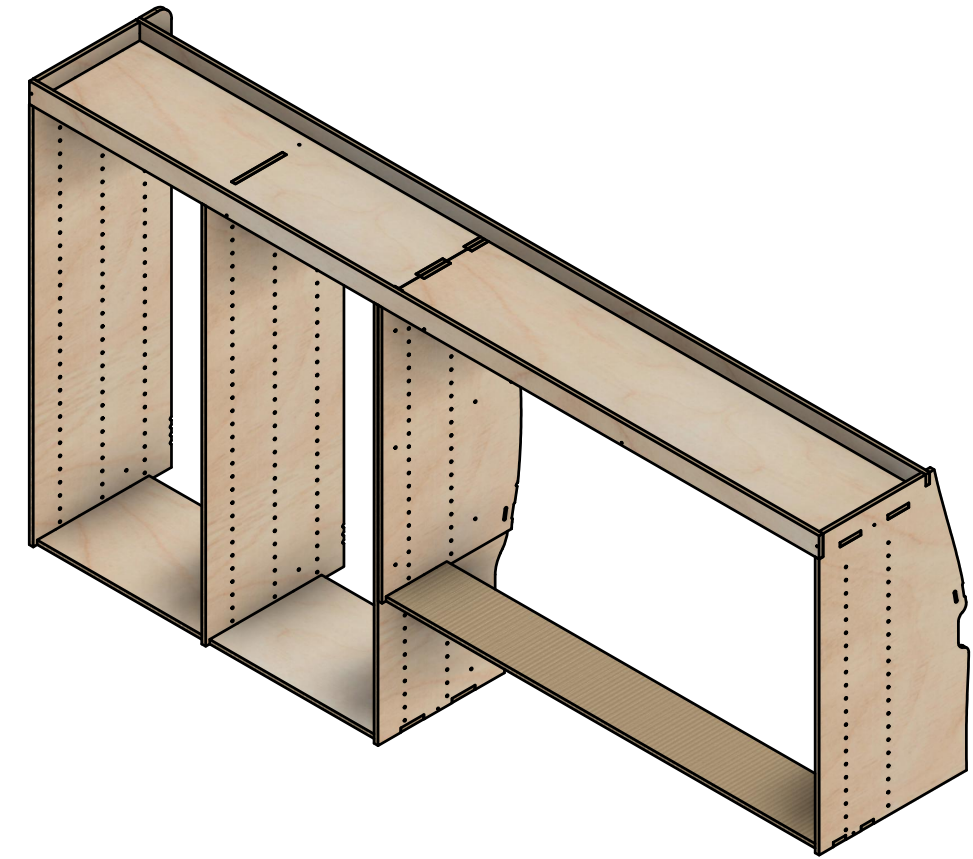

Citroen Dispatch | 2016on | L3H1 (LWB) | Panel Van
Peugeot Expert | 2016on | L3H1 (LWB) | Panel Van
Toyota Proace | 2016on | L3H1 (LWB) | Panel Van
Vauxhall Vivaro | 2019on | L2H1 (LWB) | Panel Van

Combo No.1 | HLFF 374mm

SKU: EDP_16_L2-3_C1_HF374

Page 3 - Internal Dimensions

All units in mm

Plywood thickness = 12mm

Notes

- All dimensions on this page are internal.

YOKE VANS
info@yoke-van-kits.co.uk
0208 132 9221

© 2023 Yoke CNC LTD