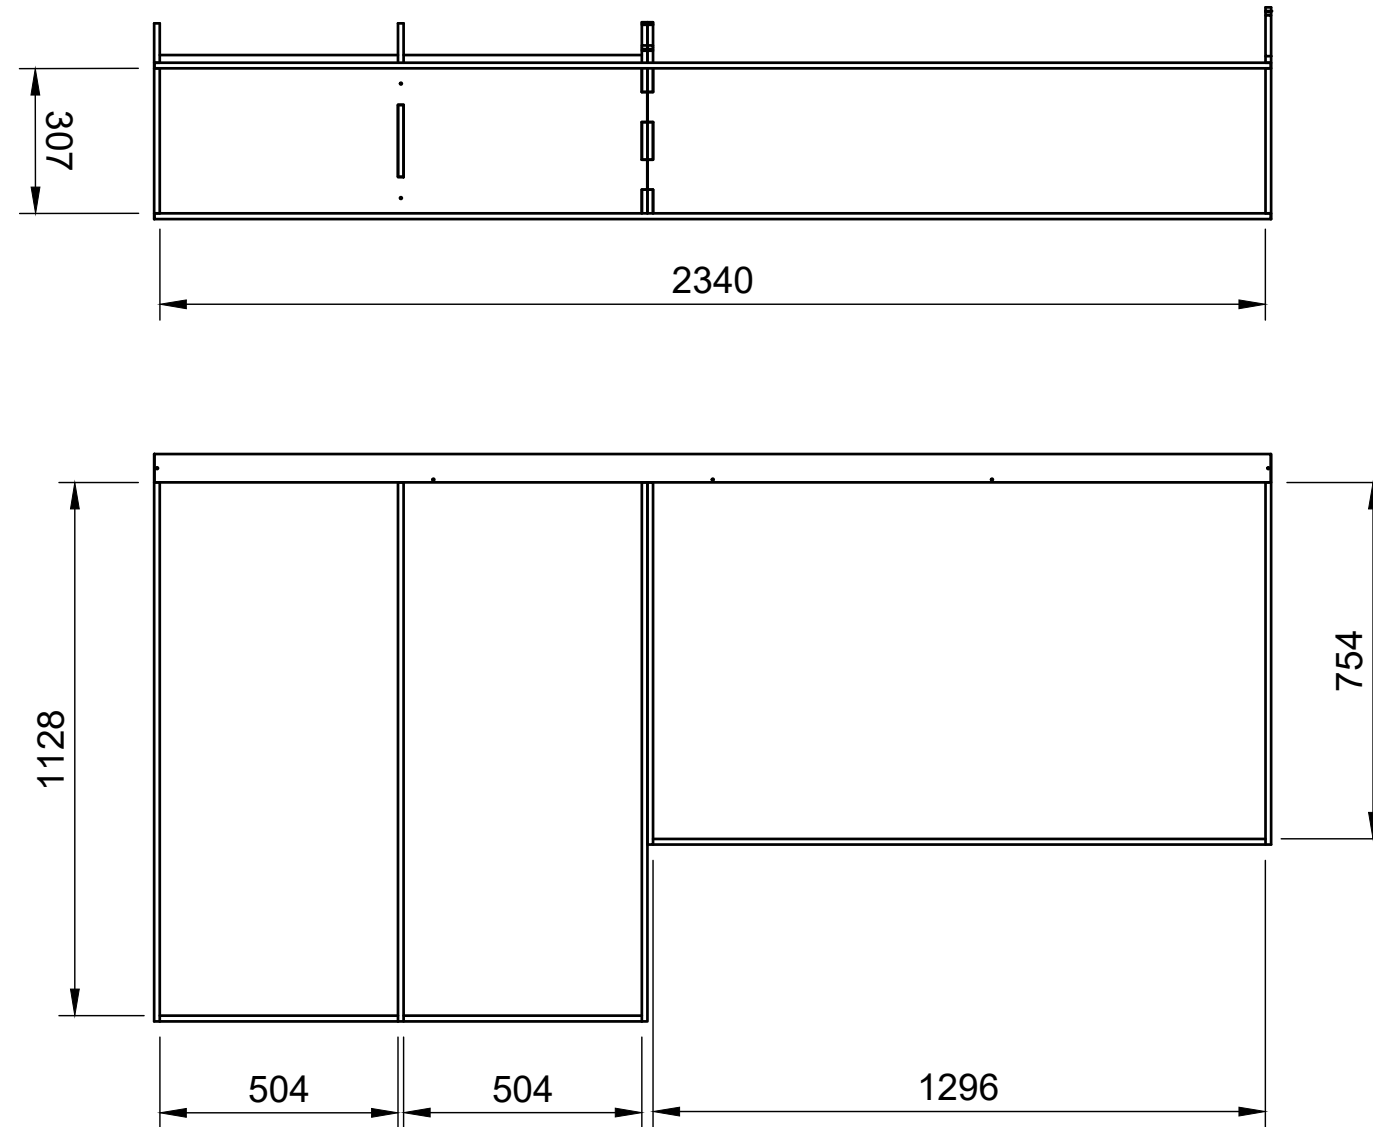

Citroen Dispatch | 2016on | L3H1 (LWB) | Panel Van
Peugeot Expert | 2016on | L3H1 (LWB) | Panel Van
Toyota Proace | 2016on | L3H1 (LWB) | Panel Van
Vauxhall Vivaro | 2019on | L2H1 (LWB) | Panel Van

Combo No.1 | HLFF 374mm

SKU: EDP_16_L2-3_C1_HF374

Page 3 - Internal Dimensions

All units in mm

Plywood thickness = 12mm

Notes

- All dimensions on this page are internal.

YOKE VANS
info@yoke-van-kits.co.uk
0208 132 9221

© 2023 Yoke CNC LTD