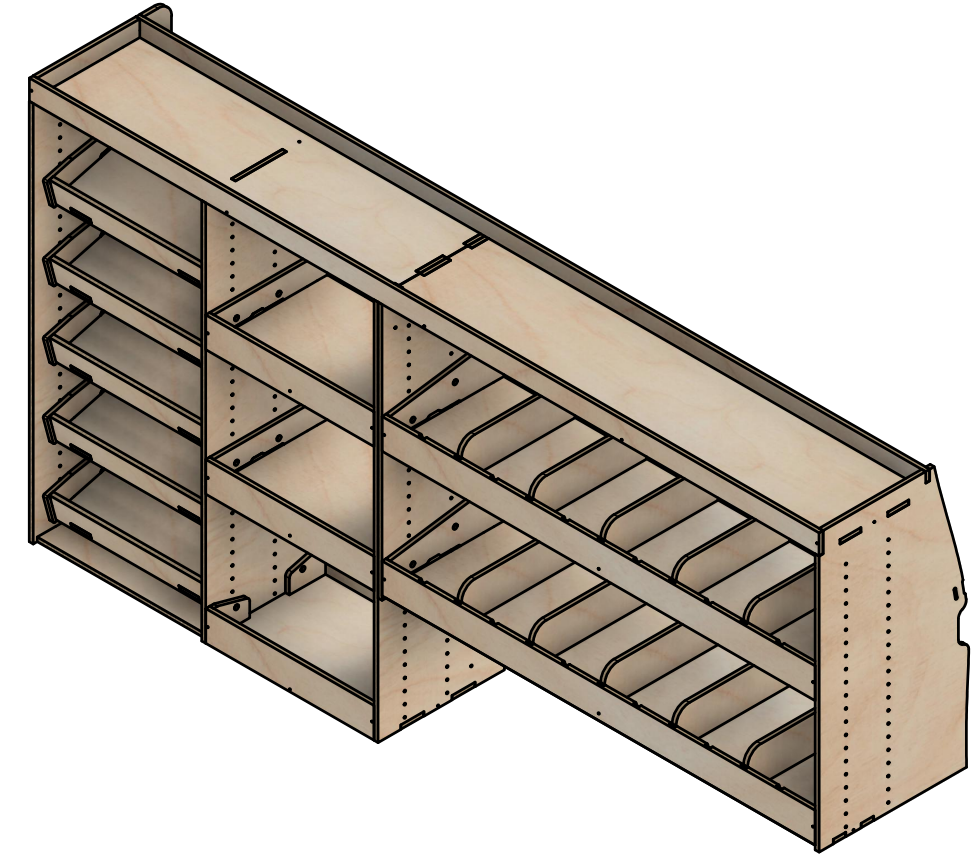

SKU: EDP_16_L2-3_C1_HF374

Page 1 - Overview

All units in mm

Plywood thickness = 12mm

YOKE VANS
info@yoke-van-kits.co.uk
0208 132 9221

© 2023 Yoke CNC LTD

Citroen Dispatch | 2016on | L3H1 (LWB) | Panel Van
Peugeot Expert | 2016on | L3H1 (LWB) | Panel Van
Toyota Proace | 2016on | L3H1 (LWB) | Panel Van
Vauxhall Vivaro | 2019on | L2H1 (LWB) | Panel Van

Combo No.1 | HLFF 374mm

SKU: EDP_16_L2-3_C1_HF374

Page 2 - External Dimensions

All units in mm
Plywood thickness = 12mm

Notes

- All dimensions on this page are external.

YOKE VANS
info@yoke-van-kits.co.uk
0208 132 9221