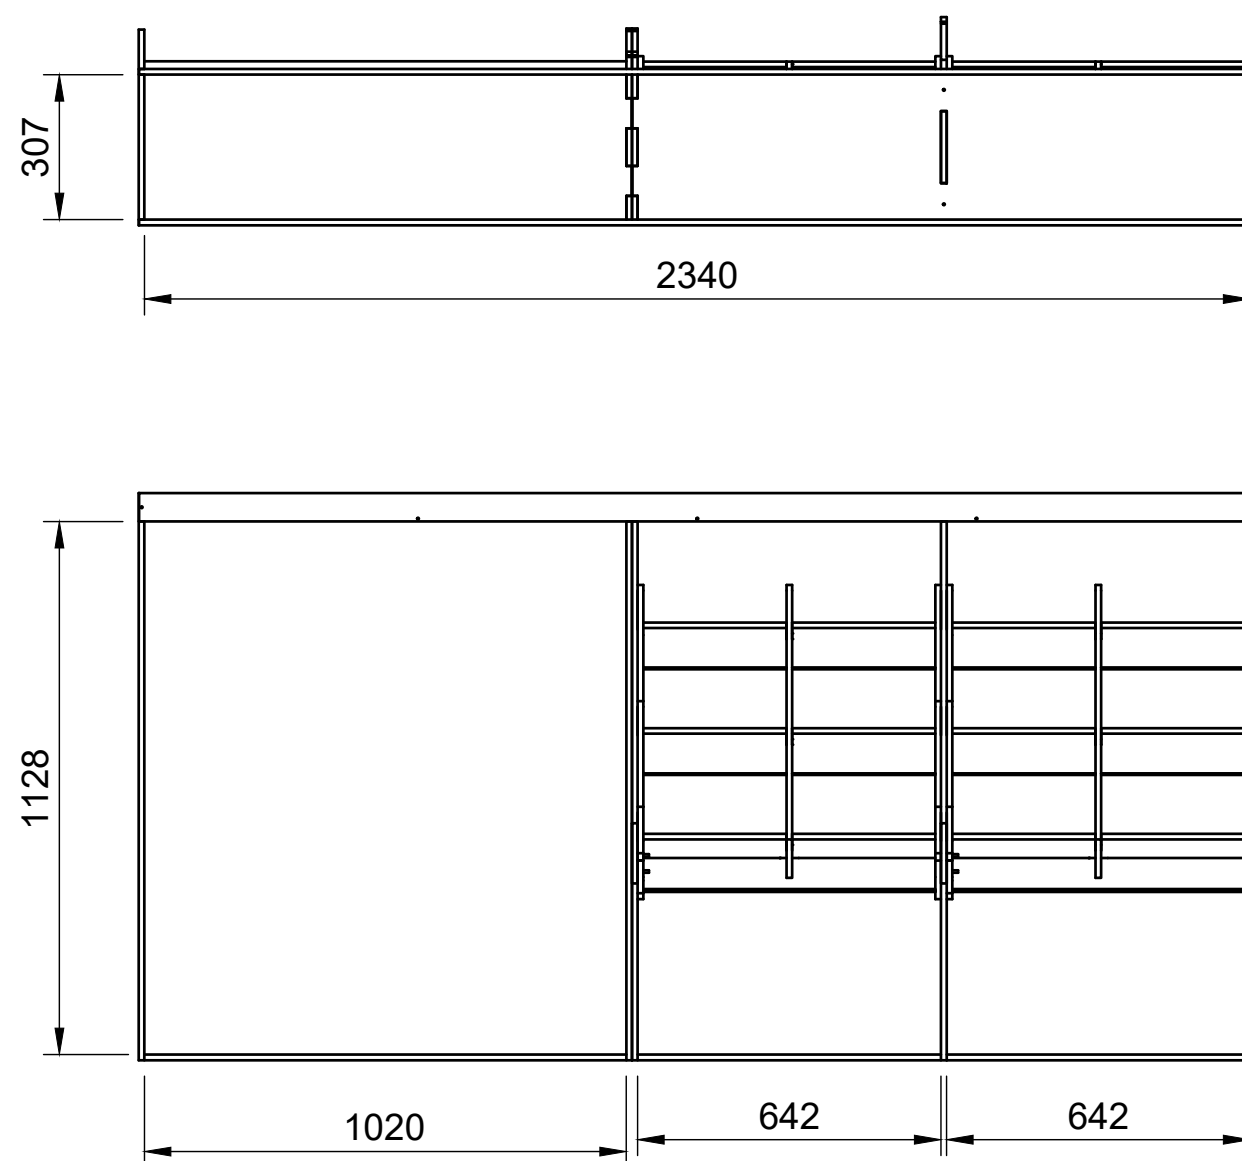

Combo No.8

SKU: EDP_16_L2-3_C8

Page 3 - Internal Dimensions

All units in mm

Plywood thickness = 12mm

Notes

- All dimensions on this page are internal.

YOKE VANS
info@yoke-van-kits.co.uk
0208 132 9221