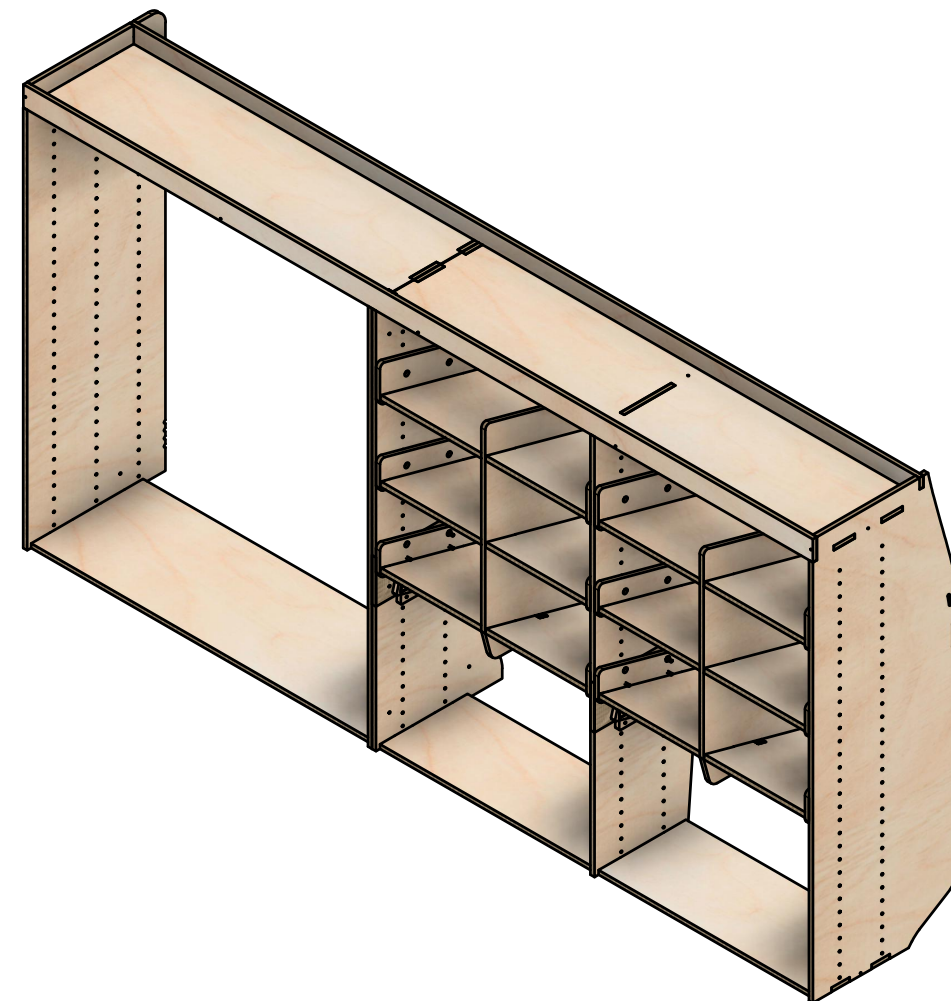

Combo No.8

SKU: EDP_16_L2-3_C8

Page 3 - Internal Dimensions

All units in mm

Plywood thickness = 12mm

Notes

- All dimensions on this page are internal.

YOKE VANS
info@yoke-van-kits.co.uk
0208 132 9221