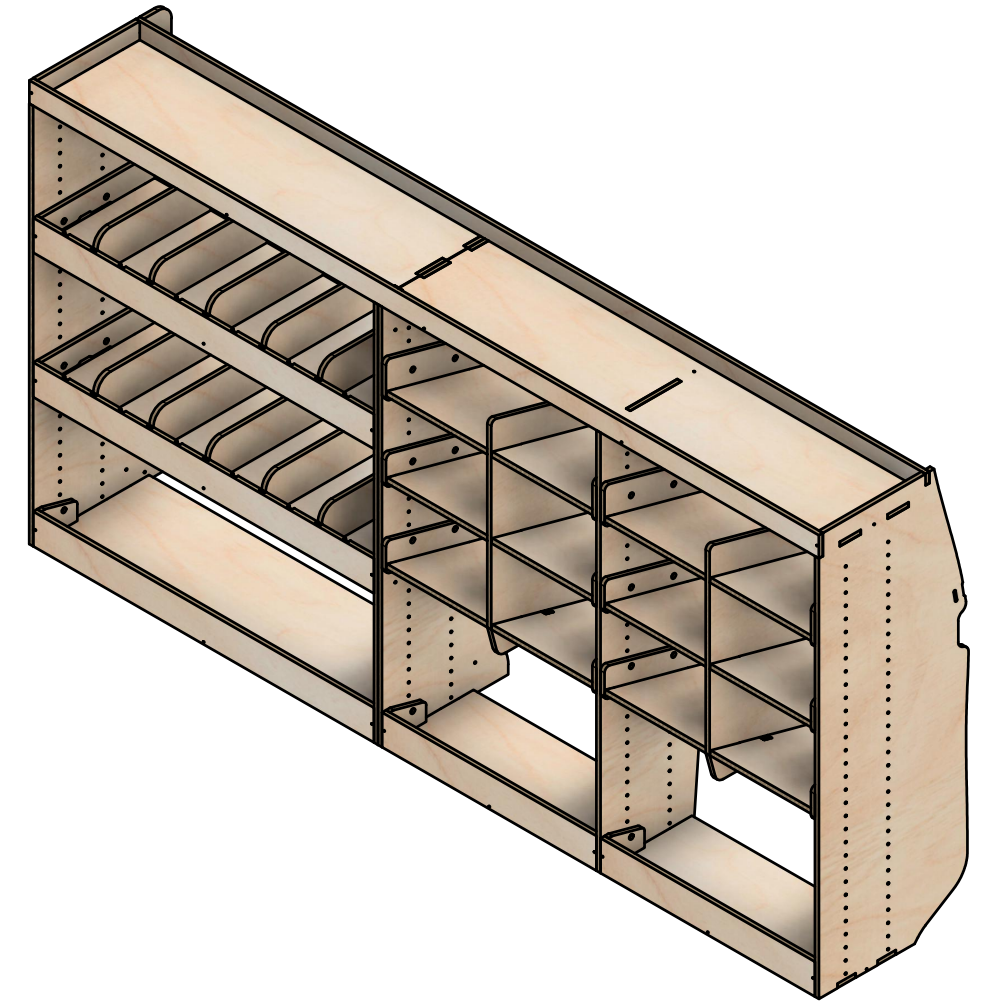

SKU: EDP_16_L2-3_C8

Page 1 - Overview

All units in mm

Plywood thickness = 12mm

YOKE VANS
info@yoke-van-kits.co.uk
0208 132 9221

© 2023 Yoke CNC LTD

Citroen Dispatch | 2016on | L3H1 (LWB) | Panel Van
Peugeot Expert | 2016on | L3H1 (LWB) | Panel Van
Toyota Proace | 2016on | L3H1 (LWB) | Panel Van
Vauxhall Vivaro | 2019on | L2H1 (LWB) | Panel Van

Combo No.8

SKU: EDP_16_L2-3_C8

Page 2 - External Dimensions

All units in mm

Plywood thickness = 12mm

Notes

- All dimensions on this page are external.

YOKE VANS