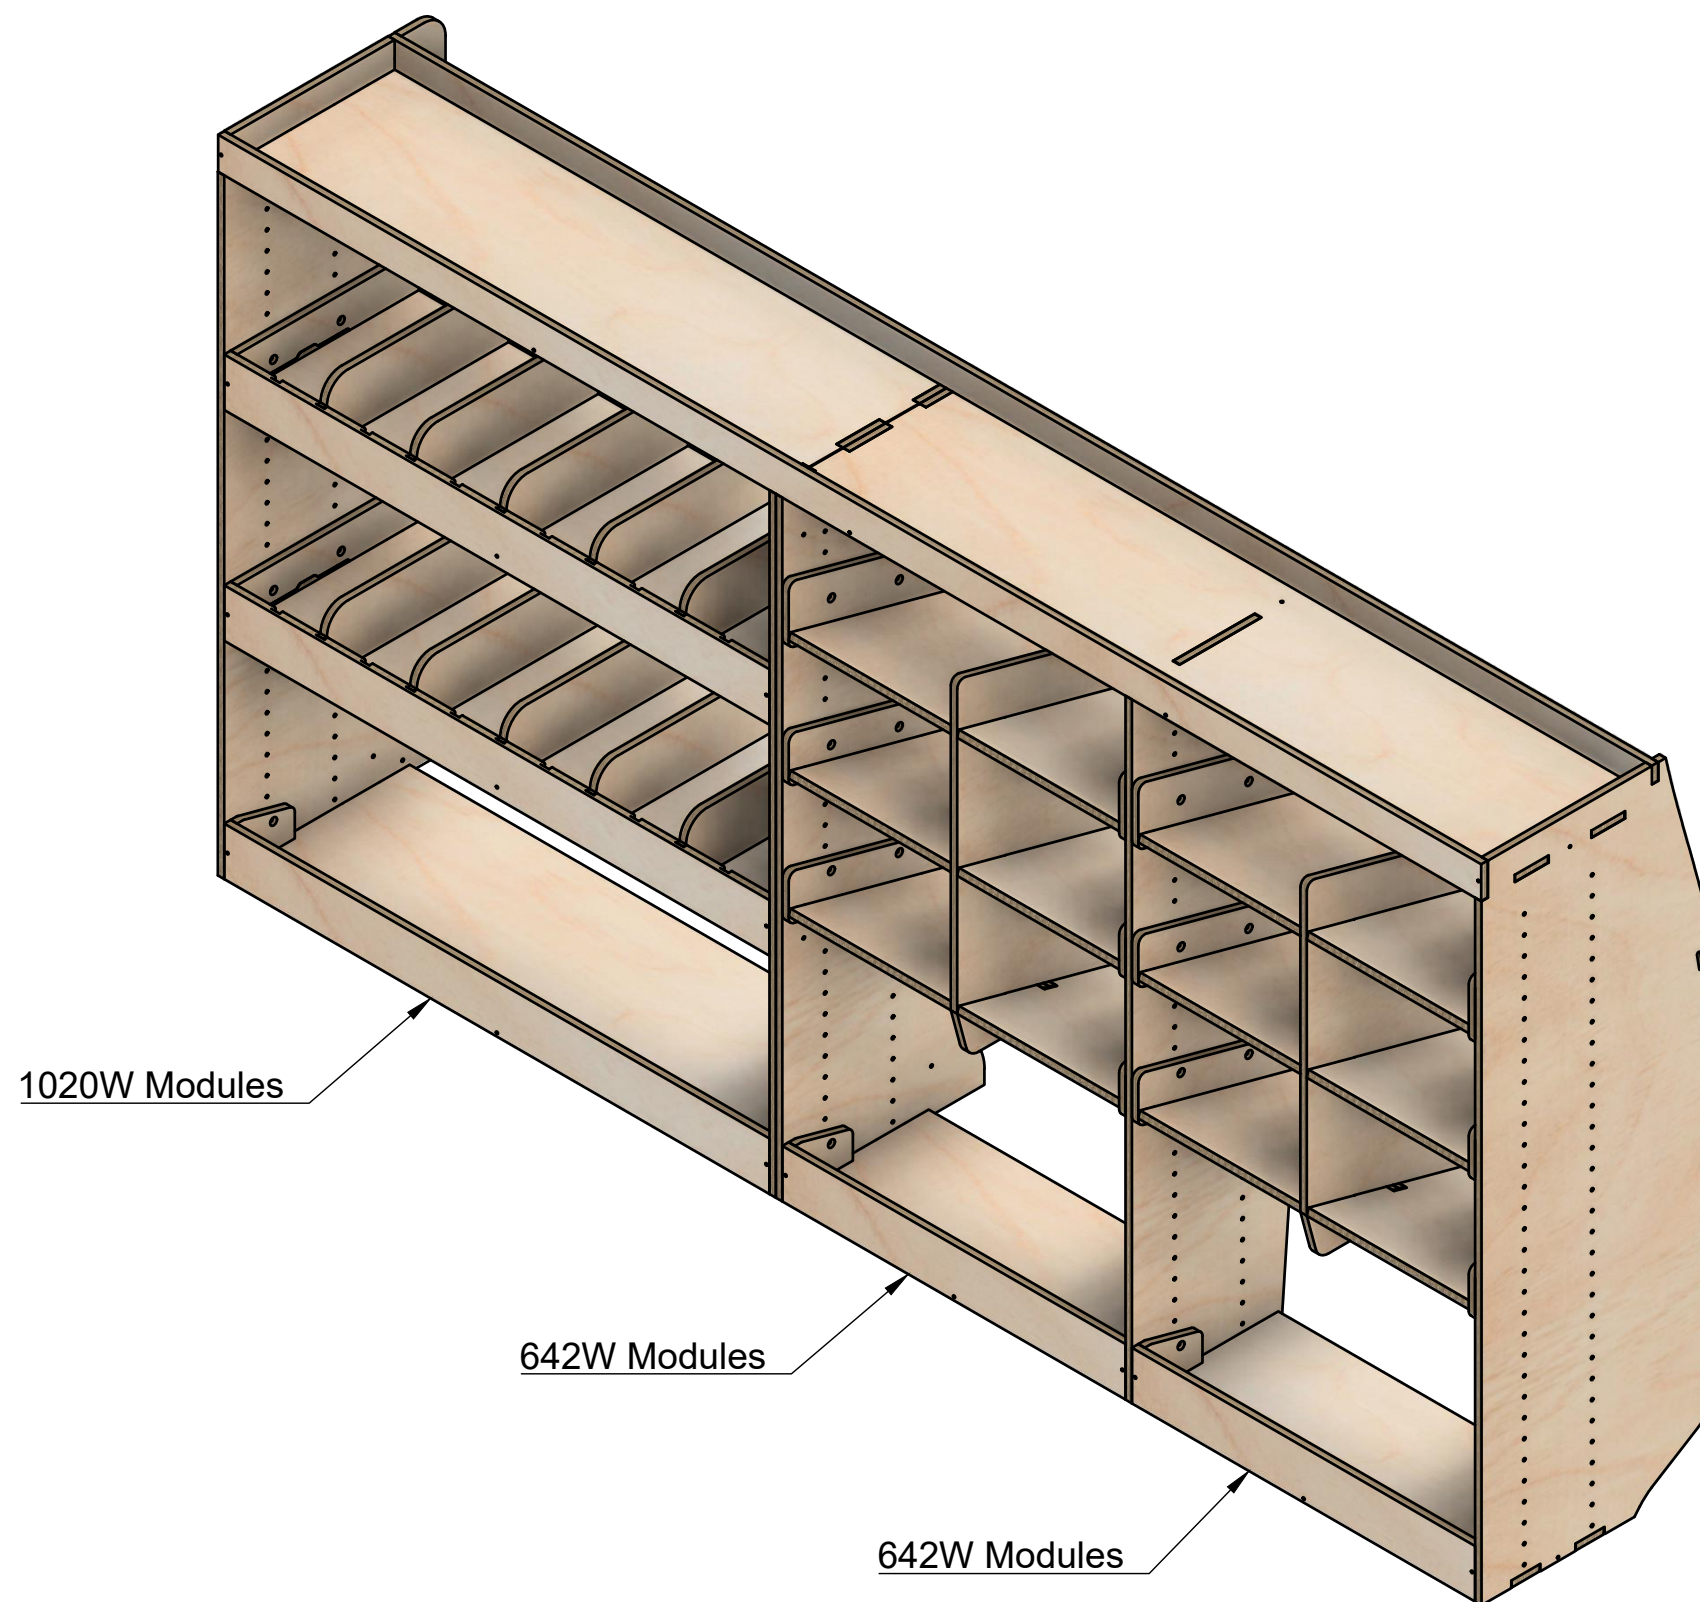

Citroen Dispatch | 2016on | L3H1 (LWB) | Panel Van
Peugeot Expert | 2016on | L3H1 (LWB) | Panel Van
Toyota Proace | 2016on | L3H1 (LWB) | Panel Van
Vauxhall Vivaro | 2019on | L2H1 (LWB) | Panel Van

Combo No.8

SKU: EDP_16_L2-3_C8

Page 1 - Overview

All units in mm

Plywood thickness = 12mm

YOKE VANS
info@yoke-van-kits.co.uk
0208 132 9221

© 2023 Yoke CNC LTD

Citroen Dispatch | 2016on | L3H1 (LWB) | Panel Van
Peugeot Expert | 2016on | L3H1 (LWB) | Panel Van
Toyota Proace | 2016on | L3H1 (LWB) | Panel Van
Vauxhall Vivaro | 2019on | L2H1 (LWB) | Panel Van

Combo No.8

SKU: EDP_16_L2-3_C8

Page 2 - External Dimensions

All units in mm

Plywood thickness = 12mm

Notes

- All dimensions on this page are external.

YOKE VANS