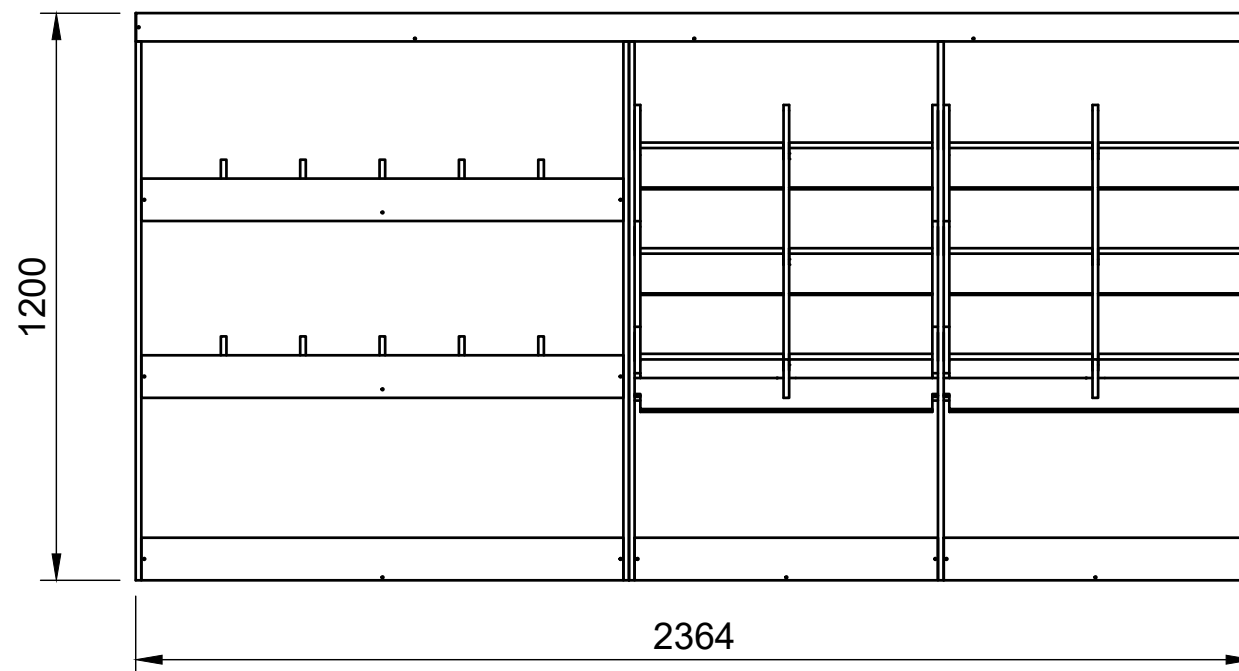

SKU: EDP_16_L2-3_C8

Page 1 - Overview

All units in mm

Plywood thickness = 12mm

YOKE VANS
info@yoke-van-kits.co.uk
0208 132 9221

© 2023 Yoke CNC LTD

Citroen Dispatch | 2016on | L3H1 (LWB) | Panel Van
Peugeot Expert | 2016on | L3H1 (LWB) | Panel Van
Toyota Proace | 2016on | L3H1 (LWB) | Panel Van
Vauxhall Vivaro | 2019on | L2H1 (LWB) | Panel Van

Combo No.8

SKU: EDP_16_L2-3_C8

Page 2 - External Dimensions

All units in mm

Plywood thickness = 12mm

Notes

- All dimensions on this page are external.

YOKE VANS