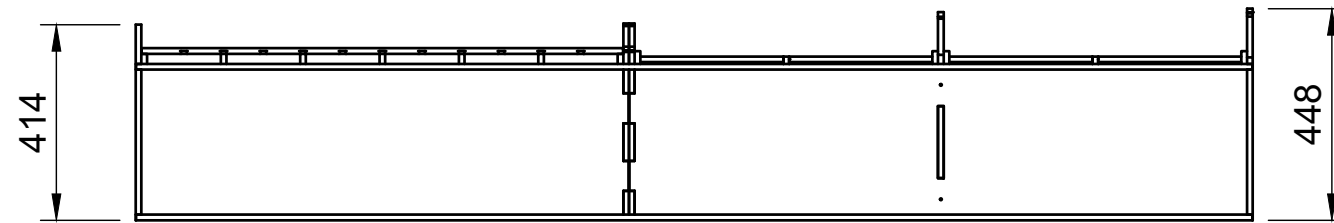

SKU: EDP_16_L2-3_C8

Page 1 - Overview

All units in mm

Plywood thickness = 12mm

YOKE VANS
info@yoke-van-kits.co.uk
0208 132 9221

© 2023 Yoke CNC LTD

Citroen Dispatch | 2016on | L3H1 (LWB) | Panel Van
Peugeot Expert | 2016on | L3H1 (LWB) | Panel Van
Toyota Proace | 2016on | L3H1 (LWB) | Panel Van
Vauxhall Vivaro | 2019on | L2H1 (LWB) | Panel Van

Combo No.8

SKU: EDP_16_L2-3_C8

Page 2 - External Dimensions

All units in mm

Plywood thickness = 12mm

Notes

- All dimensions on this page are external.

YOKE VANS