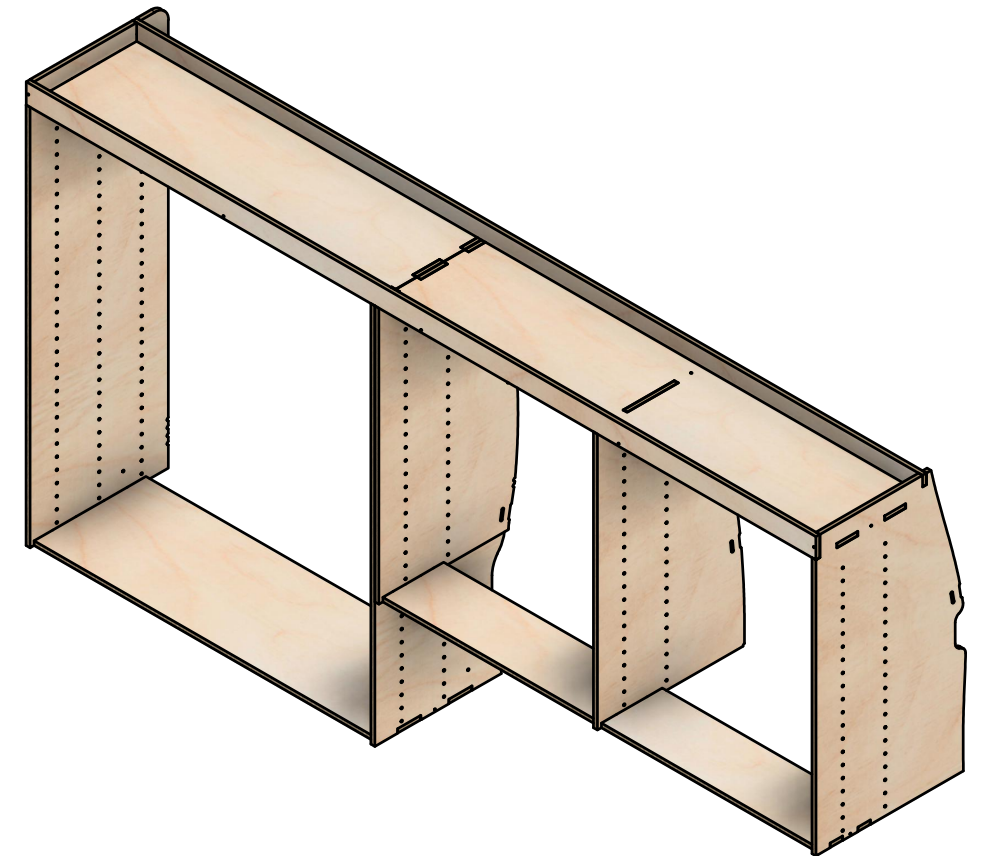

Citroen Dispatch | 2016on | L3H1 (LWB) | Panel Van
Peugeot Expert | 2016on | L3H1 (LWB) | Panel Van
Toyota Proace | 2016on | L3H1 (LWB) | Panel Van
Vauxhall Vivaro | 2019on | L2H1 (LWB) | Panel Van

Combo No.8 | HLFF 374mm

SKU: EDP_16_L2-3_C8_HF374

Page 3 - Internal Dimensions

All units in mm

Plywood thickness = 12mm

Notes

- All dimensions on this page are internal.

YOKE VANS
info@yoke-van-kits.co.uk
0208 132 9221

© 2023 Yoke CNC LTD