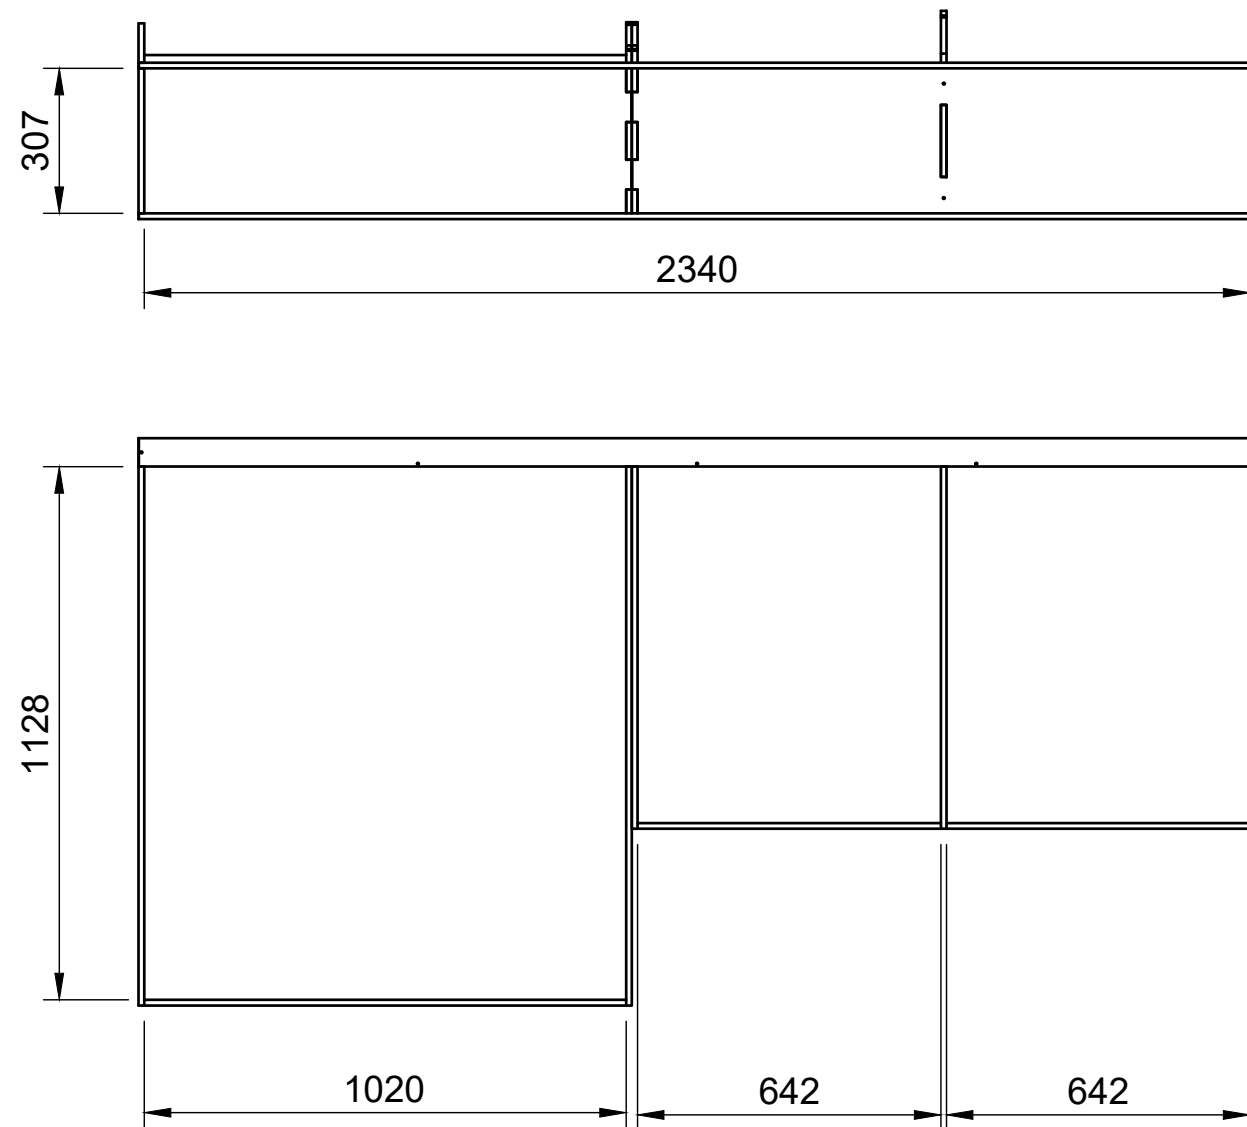

Citroen Dispatch | 2016on | L3H1 (LWB) | Panel Van
Peugeot Expert | 2016on | L3H1 (LWB) | Panel Van
Toyota Proace | 2016on | L3H1 (LWB) | Panel Van
Vauxhall Vivaro | 2019on | L2H1 (LWB) | Panel Van

Combo No.8 | HLFF 374mm

SKU: EDP_16_L2-3_C8_HF374

Page 3 - Internal Dimensions

All units in mm

Plywood thickness = 12mm

Notes

- All dimensions on this page are internal.

YOKE VANS
info@yoke-van-kits.co.uk
0208 132 9221

© 2023 Yoke CNC LTD