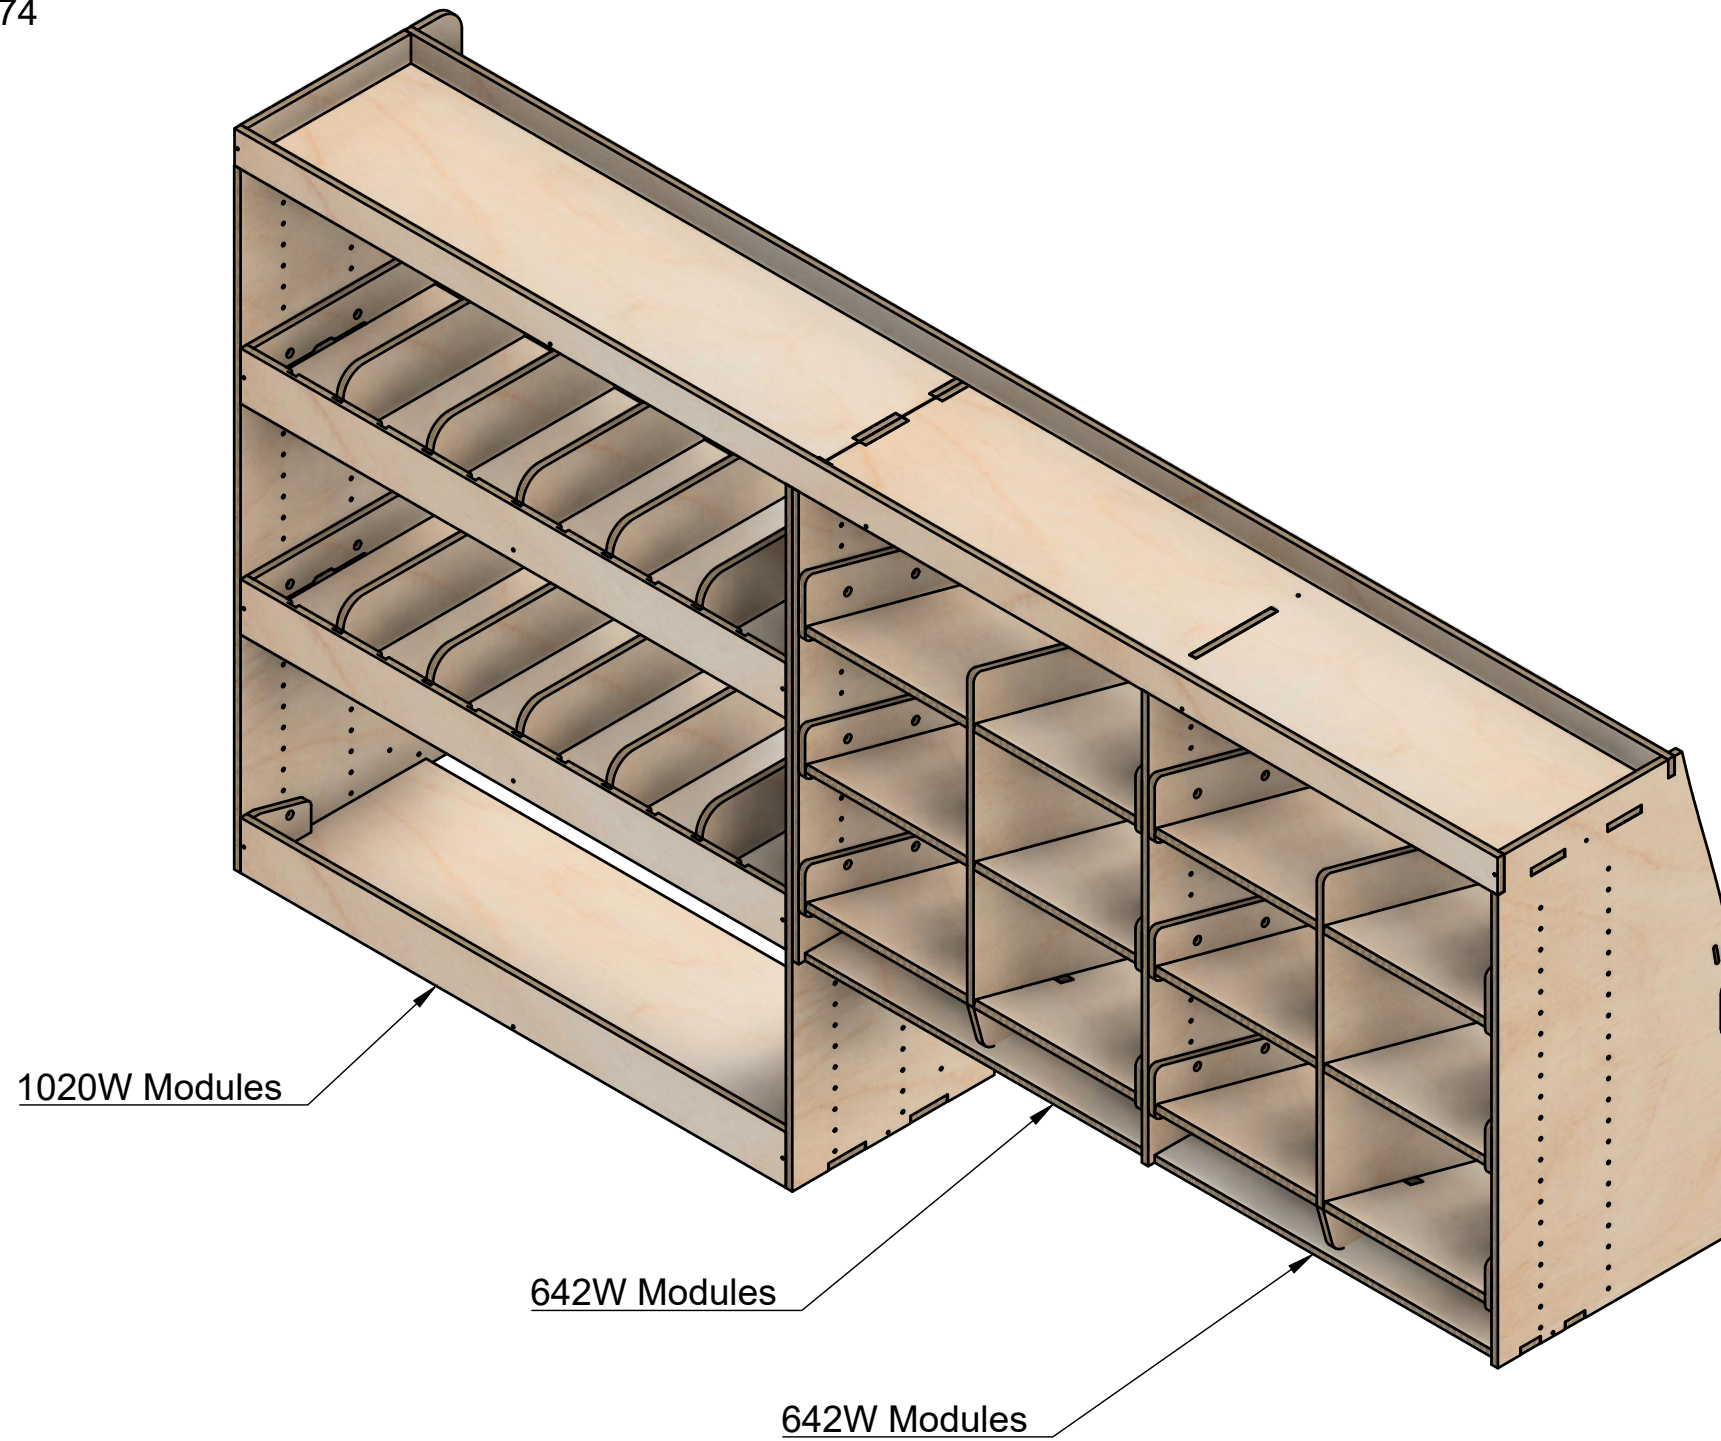

Citroen Dispatch | 2016on | L3H1 (LWB) | Panel Van
Peugeot Expert | 2016on | L3H1 (LWB) | Panel Van
Toyota Proace | 2016on | L3H1 (LWB) | Panel Van
Vauxhall Vivaro | 2019on | L2H1 (LWB) | Panel Van

Combo No.8 | HFFF 374mm

SKU: EDP_16_L2-3_C8_HF374

Page 1 - Overview

All units in mm

Plywood thickness = 12mm

YOKE VANS
info@yoke-van-kits.co.uk
0208 132 9221

© 2023 Yoke CNC LTD

Citroen Dispatch | 2016on | L3H1 (LWB) | Panel Van
Peugeot Expert | 2016on | L3H1 (LWB) | Panel Van
Toyota Proace | 2016on | L3H1 (LWB) | Panel Van
Vauxhall Vivaro | 2019on | L2H1 (LWB) | Panel Van

Combo No.8 | HLFF 374mm

SKU: EDP_16_L2-3_C8_HF374

Page 2 - External Dimensions

All units in mm
Plywood thickness = 12mm

Notes

- All dimensions on this page are external.

YOKE VANS
info@yoke-van-kits.co.uk
0208 132 9221