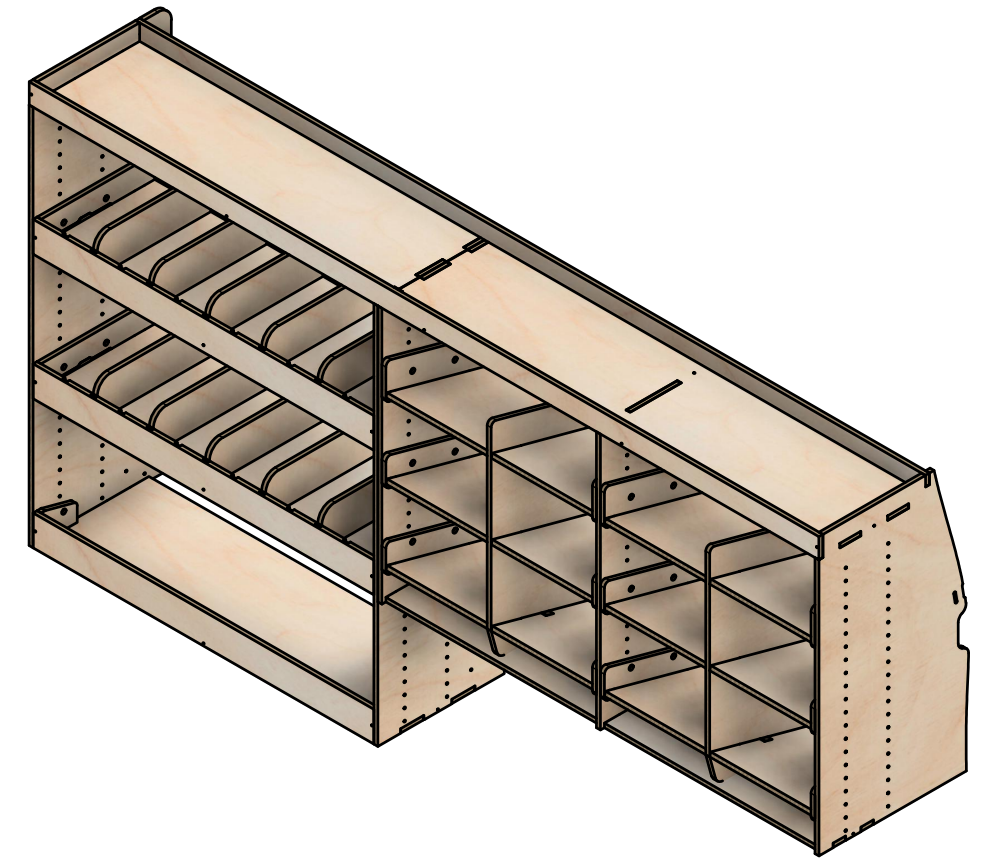

SKU: EDP_16_L2-3_C8_HF374

Page 1 - Overview

All units in mm

Plywood thickness = 12mm

YOKE VANS
info@yoke-van-kits.co.uk
0208 132 9221

© 2023 Yoke CNC LTD

Citroen Dispatch | 2016on | L3H1 (LWB) | Panel Van
Peugeot Expert | 2016on | L3H1 (LWB) | Panel Van
Toyota Proace | 2016on | L3H1 (LWB) | Panel Van
Vauxhall Vivaro | 2019on | L2H1 (LWB) | Panel Van

Combo No.8 | HLFF 374mm

SKU: EDP_16_L2-3_C8_HF374

Page 2 - External Dimensions

All units in mm
Plywood thickness = 12mm

Notes

- All dimensions on this page are external.

YOKE VANS
info@yoke-van-kits.co.uk
0208 132 9221