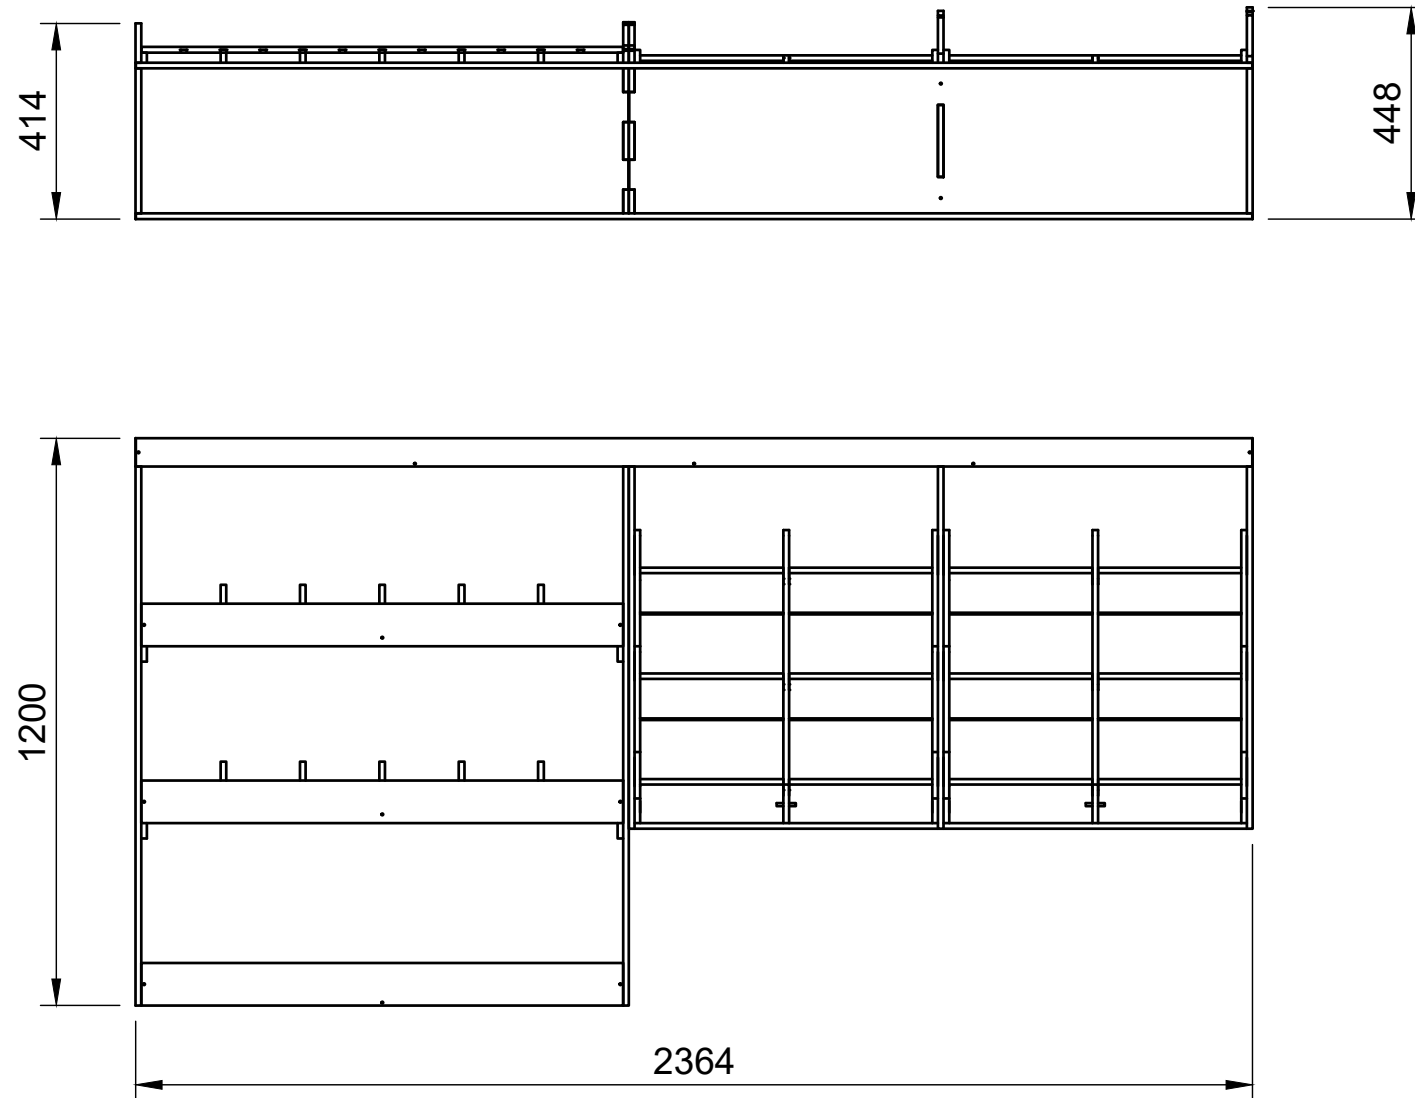

SKU: EDP_16_L2-3_C8_HF374

Page 1 - Overview

All units in mm

Plywood thickness = 12mm

YOKE VANS
info@yoke-van-kits.co.uk
0208 132 9221

© 2023 Yoke CNC LTD

Citroen Dispatch | 2016on | L3H1 (LWB) | Panel Van
Peugeot Expert | 2016on | L3H1 (LWB) | Panel Van
Toyota Proace | 2016on | L3H1 (LWB) | Panel Van
Vauxhall Vivaro | 2019on | L2H1 (LWB) | Panel Van

Combo No.8 | HLFF 374mm

SKU: EDP_16_L2-3_C8_HF374

Page 2 - External Dimensions

All units in mm
Plywood thickness = 12mm

Notes

- All dimensions on this page are external.

YOKE VANS
info@yoke-van-kits.co.uk
0208 132 9221