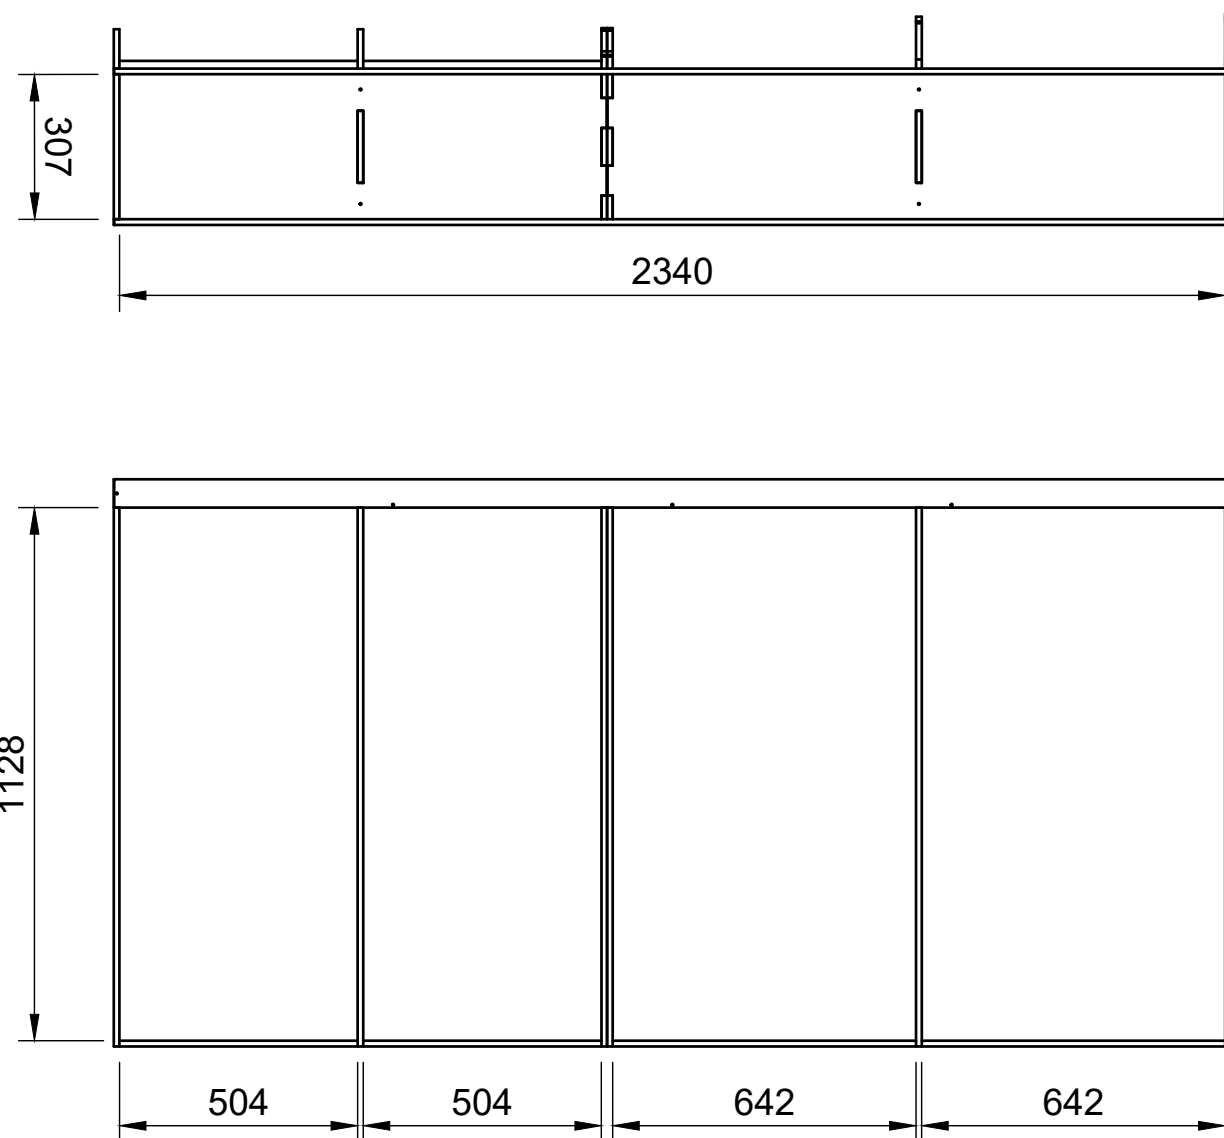

Citroen Dispatch | 2016on | L3H1 (LWB) | Panel Van
Peugeot Expert | 2016on | L3H1 (LWB) | Panel Van
Toyota Proace | 2016on | L3H1 (LWB) | Panel Van
Vauxhall Vivaro | 2019on | L2H1 (LWB) | Panel Van

Combo No.9

SKU: EDP_16_L2-3_C9

Page 3 - Internal Dimensions

All units in mm

Plywood thickness = 12mm

Notes

- All dimensions on this page are internal.

YOKE VANS
info@yoke-van-kits.co.uk
0208 132 9221

© 2023 Yoke CNC LTD