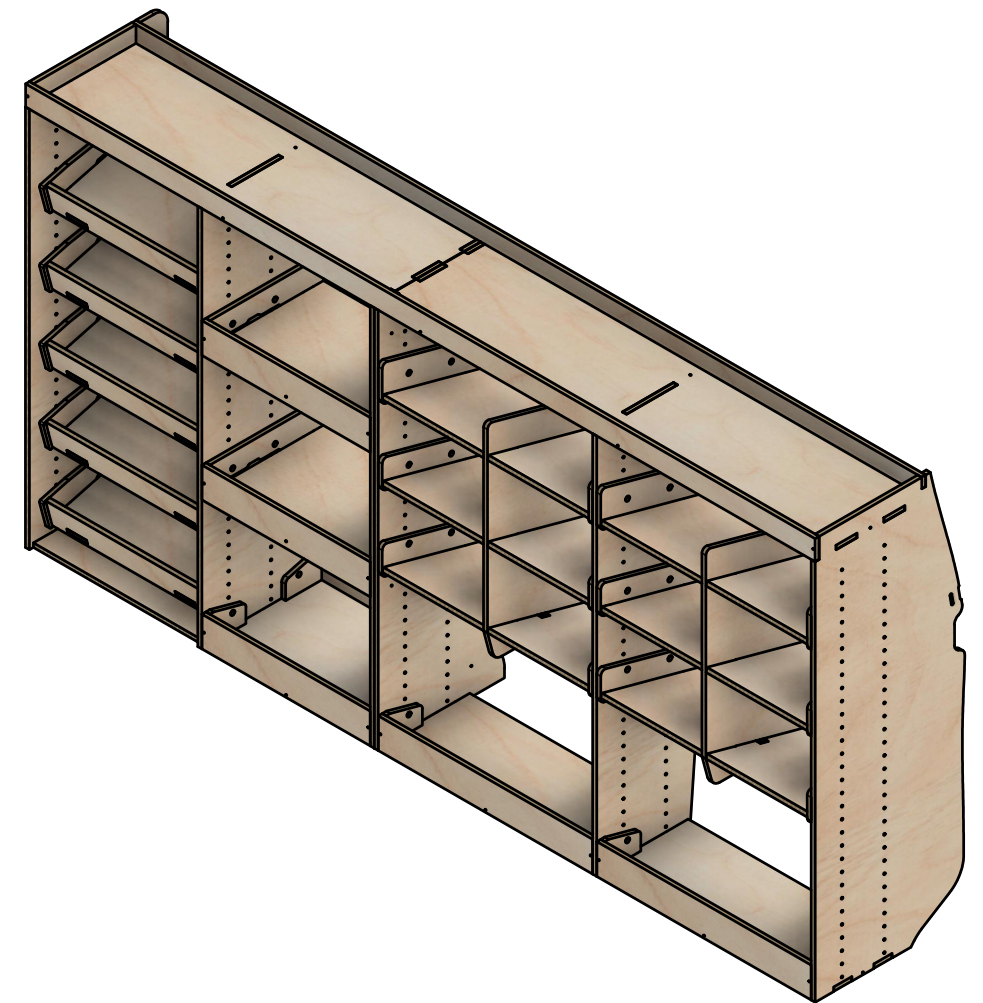

Citroen Dispatch | 2016on | L3H1 (LWB) | Panel Van
Peugeot Expert | 2016on | L3H1 (LWB) | Panel Van
Toyota Proace | 2016on | L3H1 (LWB) | Panel Van
Vauxhall Vivaro | 2019on | L2H1 (LWB) | Panel Van

Combo No.9

SKU: EDP_16_L2-3_C9

Page 2 - External Dimensions

All units in mm

Plywood thickness = 12mm

Notes

- All dimensions on this page are external.

YOKE VANS
info@yoke-van-kits.co.uk
0208 132 9221

© 2023 Yoke CNC LTD