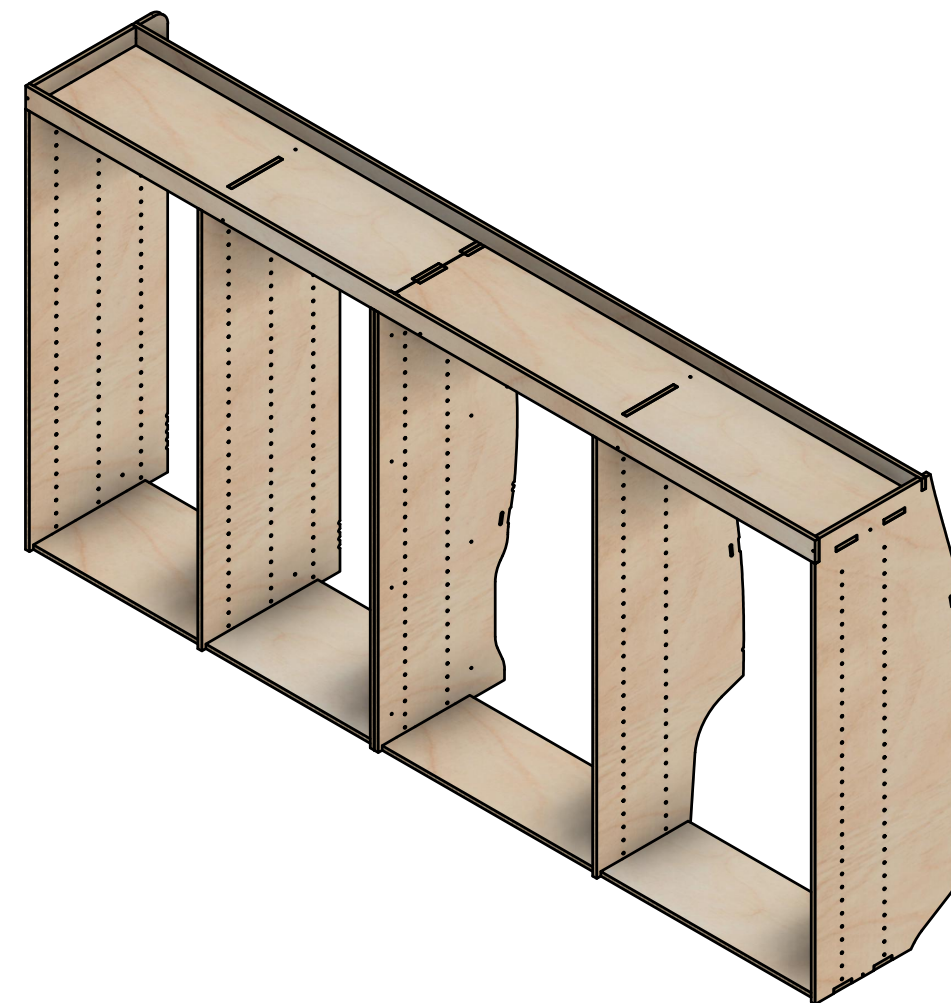

Citroen Dispatch | 2016on | L3H1 (LWB) | Panel Van
Peugeot Expert | 2016on | L3H1 (LWB) | Panel Van
Toyota Proace | 2016on | L3H1 (LWB) | Panel Van
Vauxhall Vivaro | 2019on | L2H1 (LWB) | Panel Van

Combo No.9

SKU: EDP_16_L2-3_C9

Page 3 - Internal Dimensions

All units in mm

Plywood thickness = 12mm

Notes

- All dimensions on this page are internal.

YOKE VANS
info@yoke-van-kits.co.uk
0208 132 9221

© 2023 Yoke CNC LTD