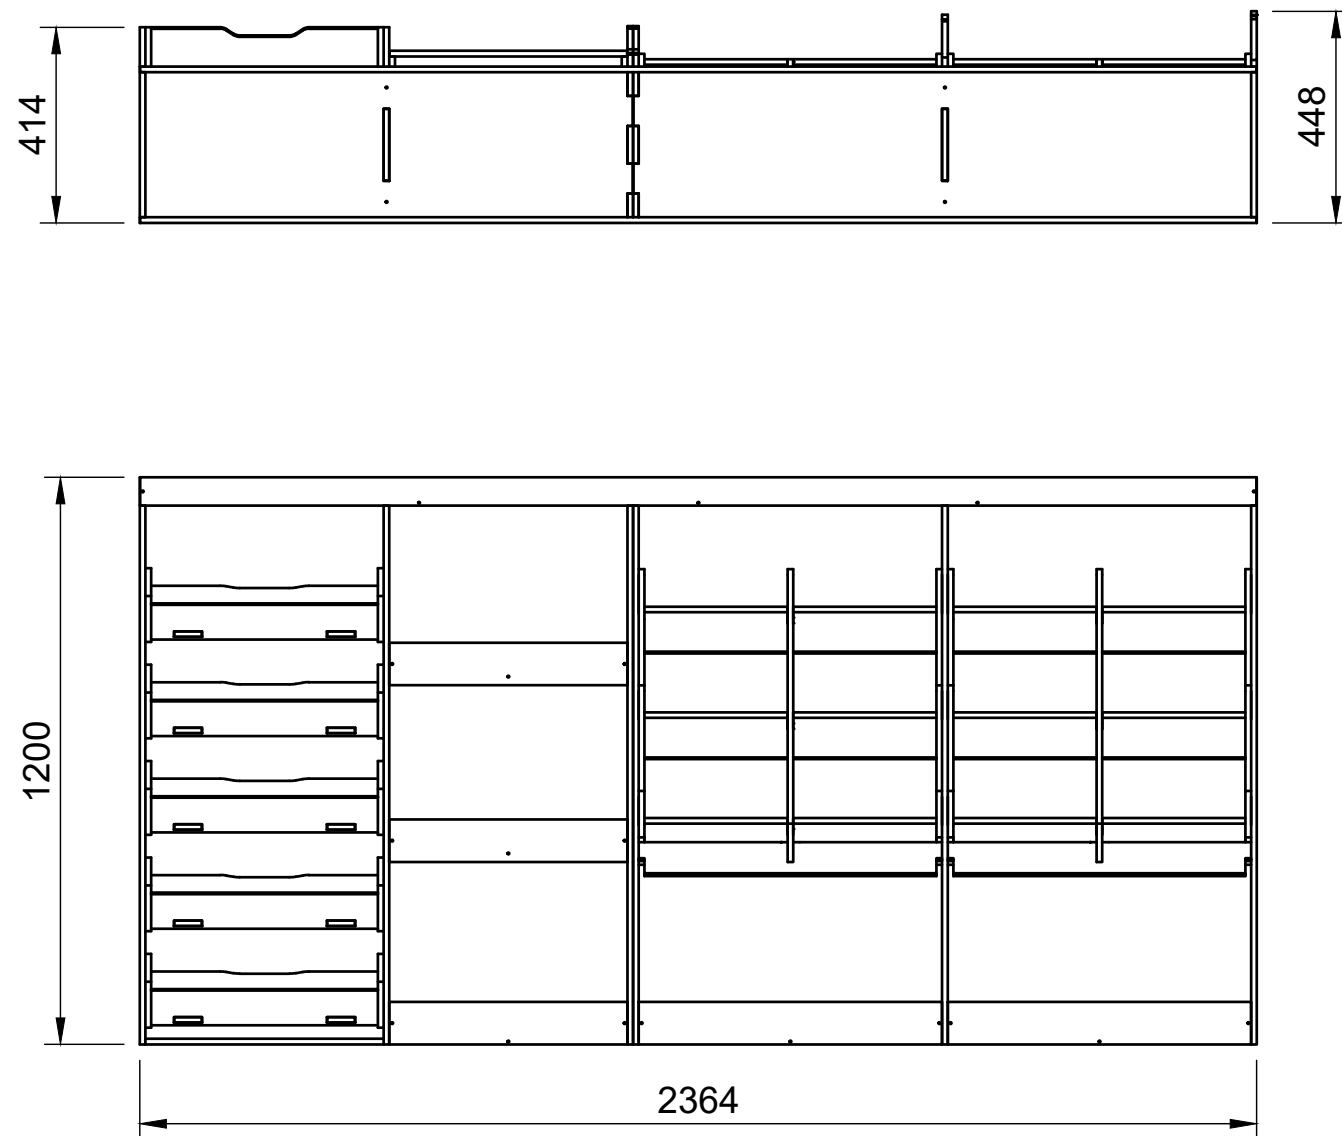

### Page 1 - Overview

All units in mm

Plywood thickness = 12mm

**YOKE VANS**  
info@yoke-van-kits.co.uk  
0208 132 9221

© 2023 Yoke CNC LTD

Citroen Dispatch | 2016on | L3H1 (LWB) | Panel Van  
Peugeot Expert | 2016on | L3H1 (LWB) | Panel Van  
Toyota Proace | 2016on | L3H1 (LWB) | Panel Van  
Vauxhall Vivaro | 2019on | L2H1 (LWB) | Panel Van

### Page 2 - External Dimensions

All units in mm

Plywood thickness = 12mm