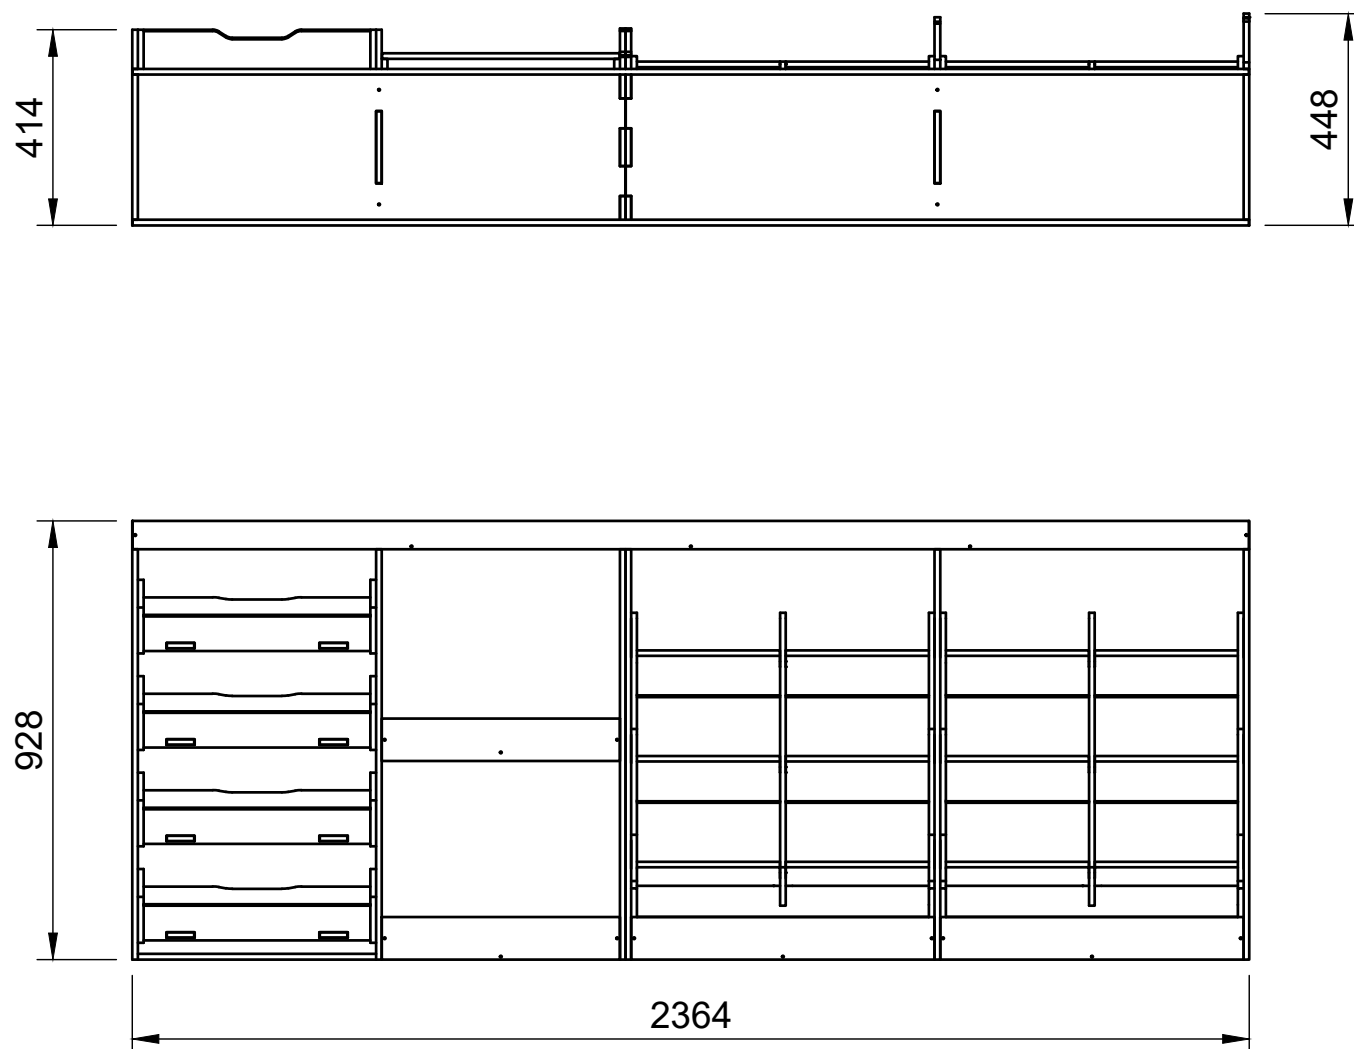

SKU: EDP_16_L2-3_C9_FF272

Page 1 - Overview

All units in mm

Plywood thickness = 12mm

YOKE VANS
info@yoke-van-kits.co.uk
0208 132 9221

© 2023 Yoke CNC LTD

Citroen Dispatch | 2016on | L3H1 (LWB) | Panel Van
Peugeot Expert | 2016on | L3H1 (LWB) | Panel Van
Toyota Proace | 2016on | L3H1 (LWB) | Panel Van
Vauxhall Vivaro | 2019on | L2H1 (LWB) | Panel Van

Combo No.9 | FLFF 272mm

SKU: EDP_16_L2-3_C9_FF272

Page 2 - External Dimensions

All units in mm
Plywood thickness = 12mm

Notes

- All dimensions on this page are external.

YOKE VANS
info@yoke-van-kits.co.uk
0208 132 9221