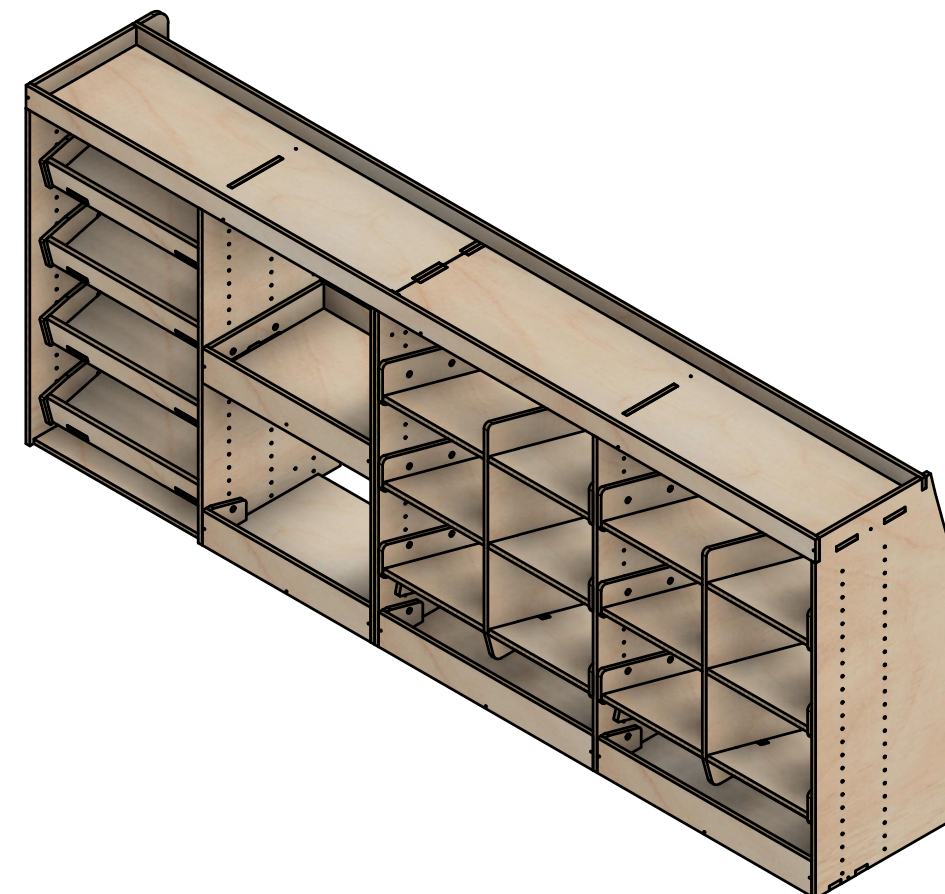

SKU: EDP_16_L2-3_C9_FF272

Page 1 - Overview

All units in mm

Plywood thickness = 12mm

YOKE VANS
info@yoke-van-kits.co.uk
0208 132 9221

© 2023 Yoke CNC LTD

Citroen Dispatch | 2016on | L3H1 (LWB) | Panel Van
Peugeot Expert | 2016on | L3H1 (LWB) | Panel Van
Toyota Proace | 2016on | L3H1 (LWB) | Panel Van
Vauxhall Vivaro | 2019on | L2H1 (LWB) | Panel Van

Combo No.9 | FLFF 272mm

SKU: EDP_16_L2-3_C9_FF272

Page 2 - External Dimensions

All units in mm
Plywood thickness = 12mm

Notes

- All dimensions on this page are external.

YOKE VANS
info@yoke-van-kits.co.uk
0208 132 9221