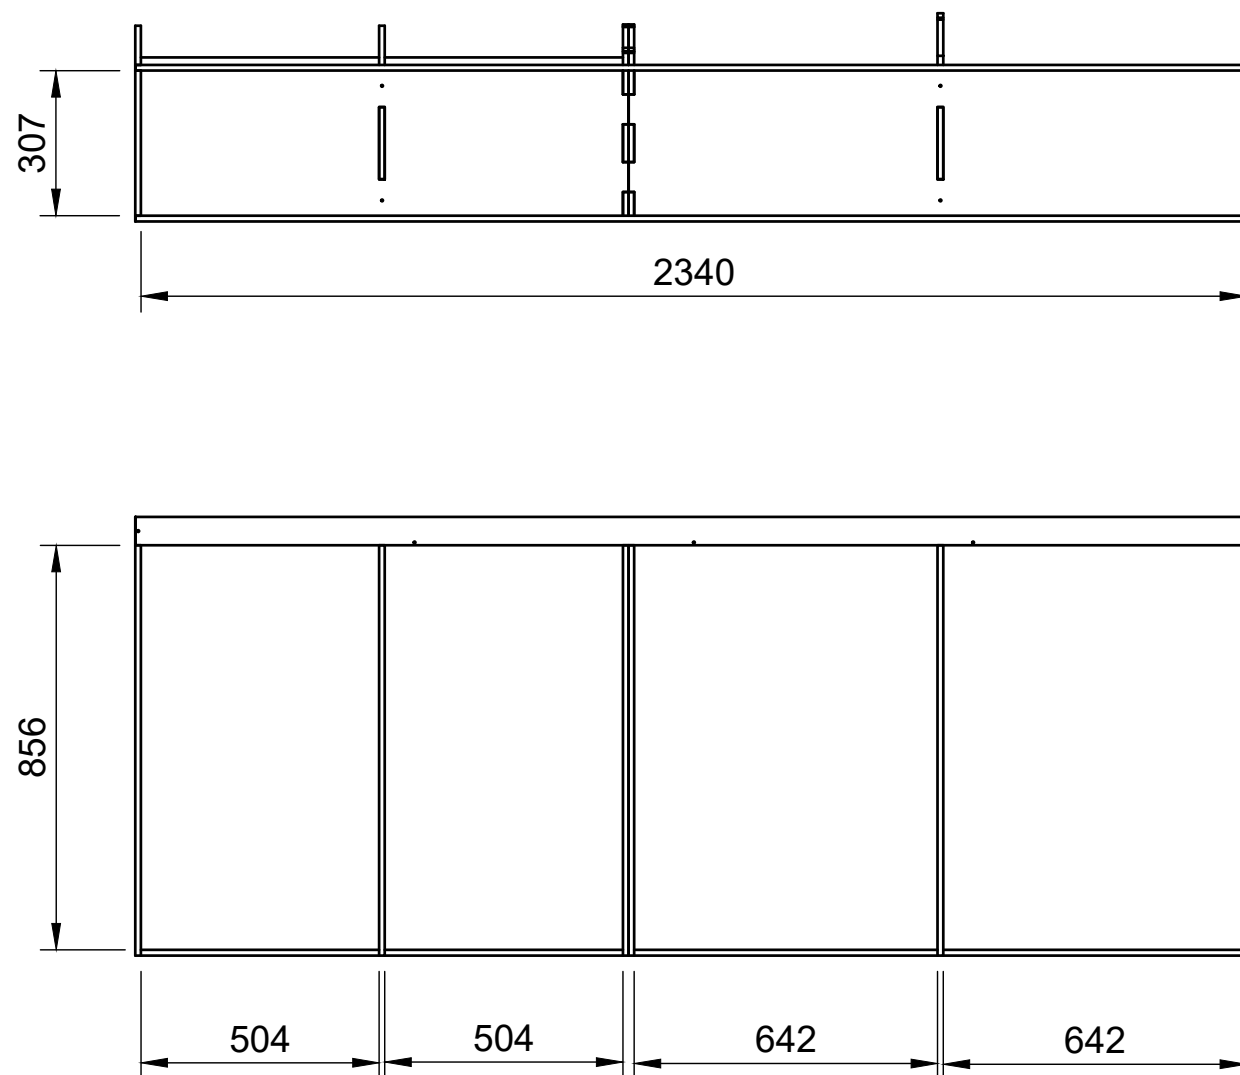

Citroen Dispatch | 2016on | L3H1 (LWB) | Panel Van
Peugeot Expert | 2016on | L3H1 (LWB) | Panel Van
Toyota Proace | 2016on | L3H1 (LWB) | Panel Van
Vauxhall Vivaro | 2019on | L2H1 (LWB) | Panel Van

Combo No.9 | FLFF 272mm

SKU: EDP_16_L2-3_C9_FF272

Page 3 - Internal Dimensions

All units in mm
Plywood thickness = 12mm

Notes

- All dimensions on this page are internal.

YOKE VANS
info@yoke-van-kits.co.uk
0208 132 9221

© 2023 Yoke CNC LTD