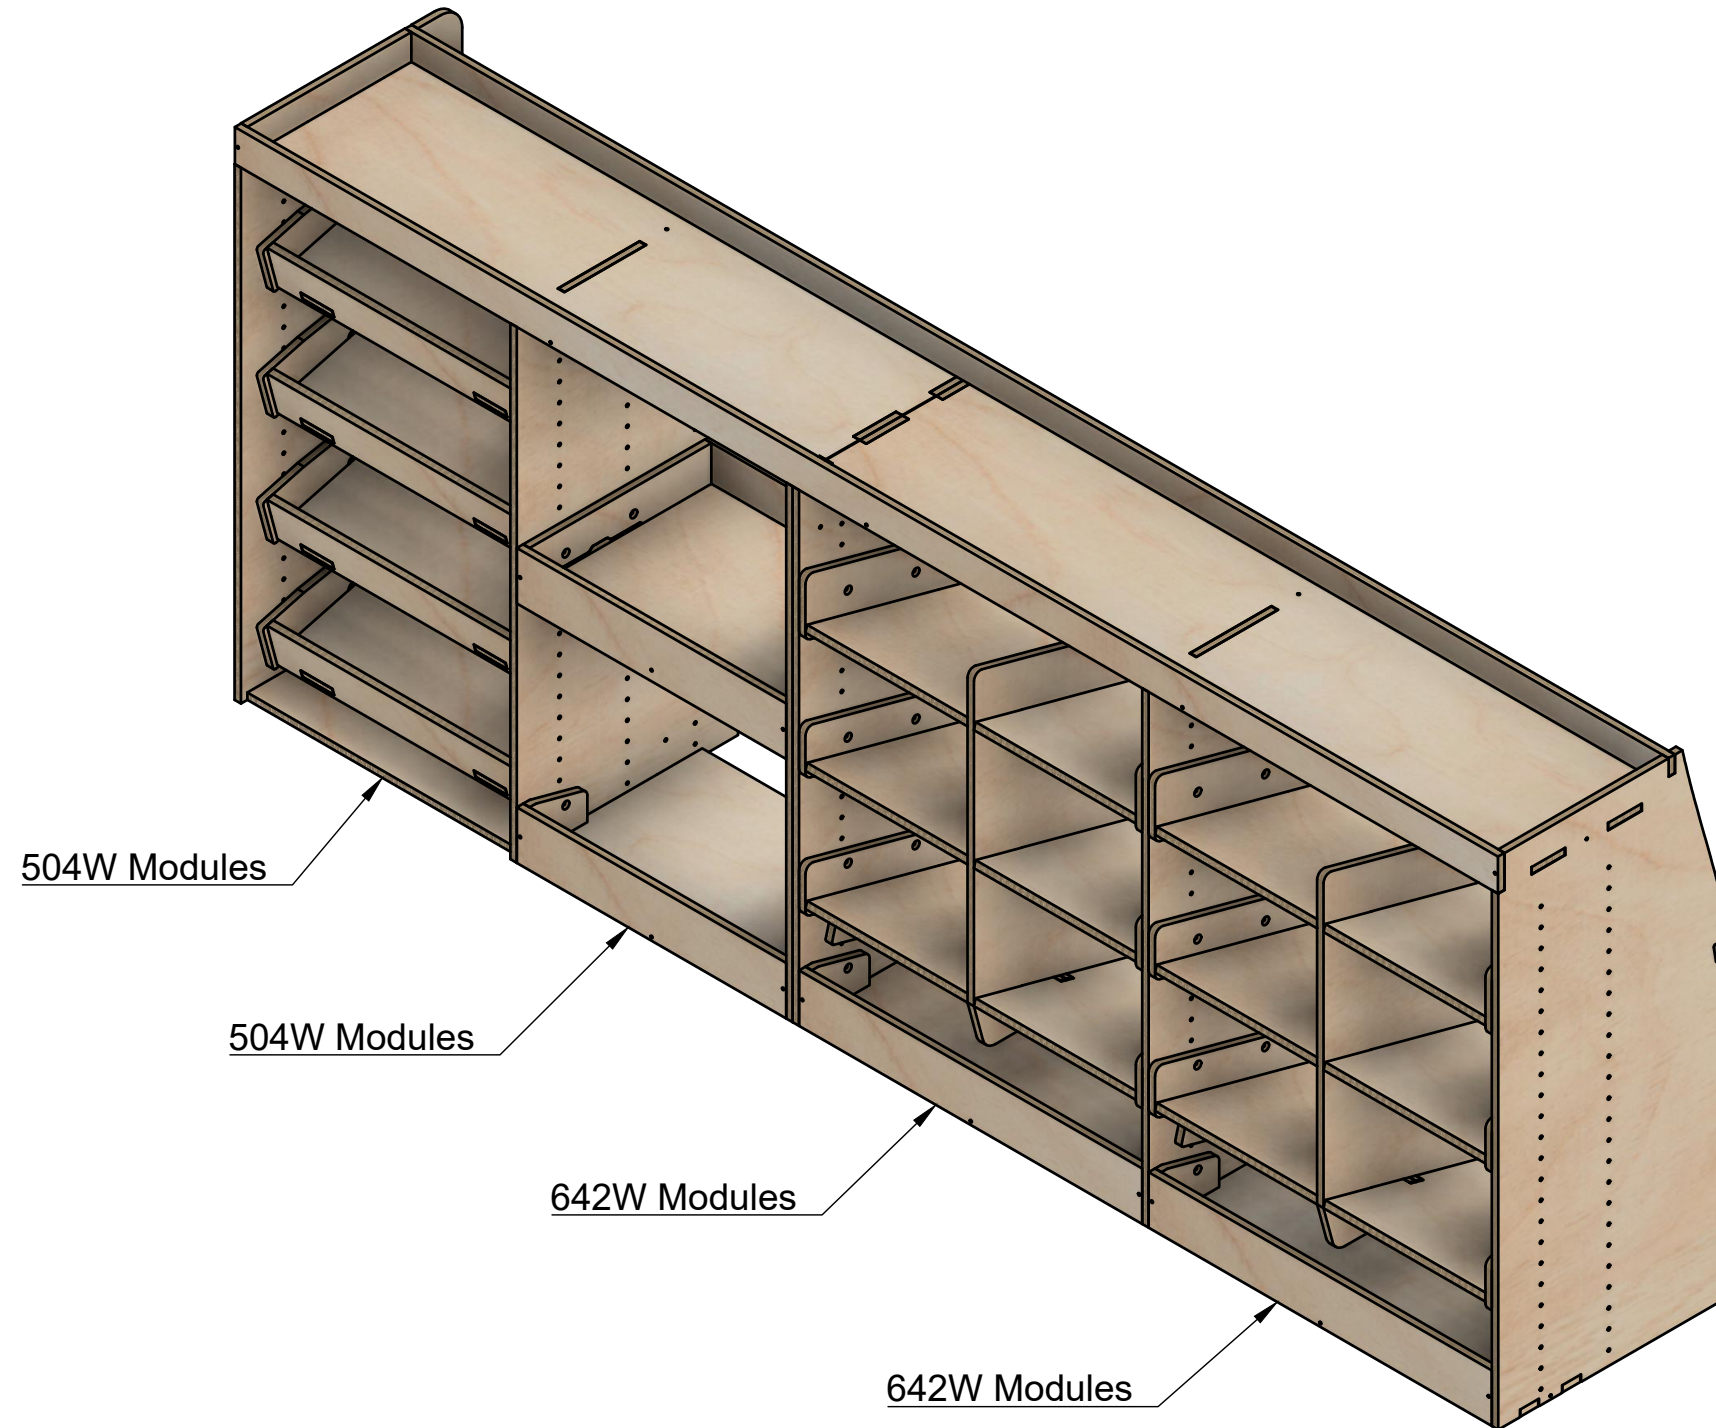

Citroen Dispatch | 2016on | L3H1 (LWB) | Panel Van
Peugeot Expert | 2016on | L3H1 (LWB) | Panel Van
Toyota Proace | 2016on | L3H1 (LWB) | Panel Van
Vauxhall Vivaro | 2019on | L2H1 (LWB) | Panel Van

Combo No.9 | FLFF 272mm

SKU: EDP_16_L2-3_C9_FF272

Page 1 - Overview

All units in mm

Plywood thickness = 12mm

YOKE VANS
info@yoke-van-kits.co.uk
0208 132 9221

© 2023 Yoke CNC LTD

Citroen Dispatch | 2016on | L3H1 (LWB) | Panel Van
Peugeot Expert | 2016on | L3H1 (LWB) | Panel Van
Toyota Proace | 2016on | L3H1 (LWB) | Panel Van
Vauxhall Vivaro | 2019on | L2H1 (LWB) | Panel Van

Combo No.9 | FLFF 272mm

SKU: EDP_16_L2-3_C9_FF272

Page 2 - External Dimensions

All units in mm
Plywood thickness = 12mm

Notes

- All dimensions on this page are external.

YOKE VANS
info@yoke-van-kits.co.uk
0208 132 9221