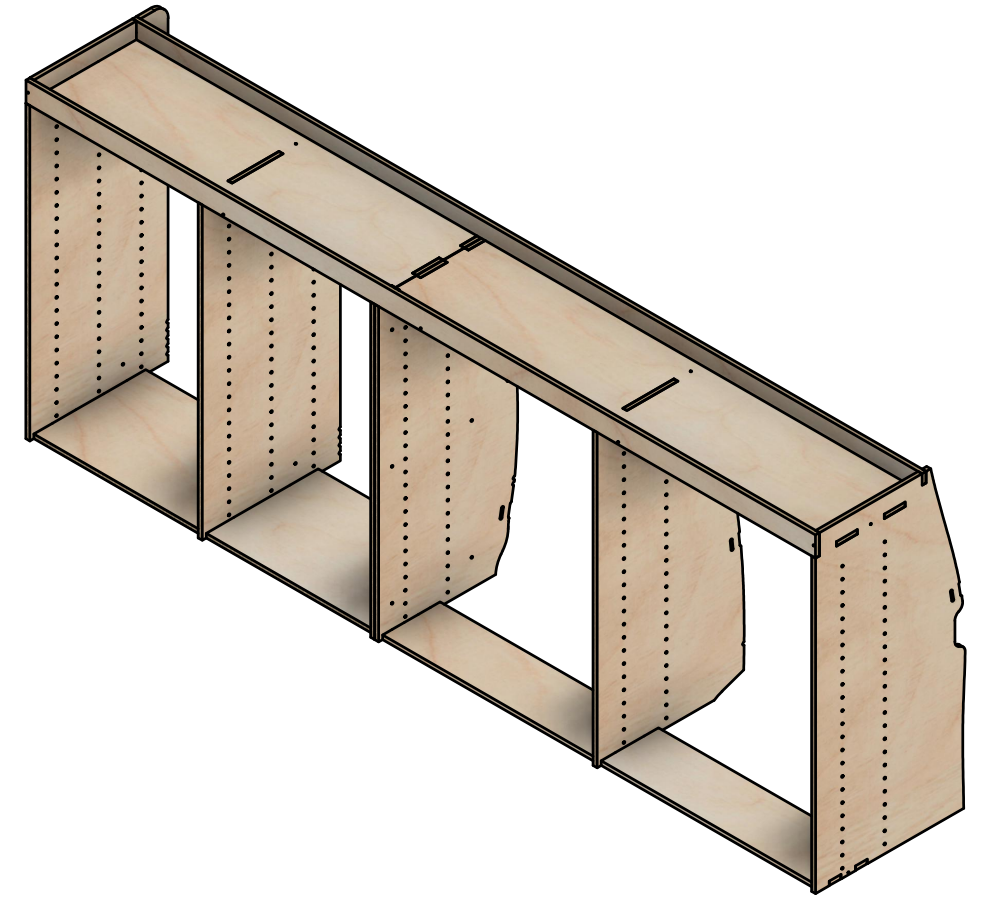

Citroen Dispatch | 2016on | L3H1 (LWB) | Panel Van
Peugeot Expert | 2016on | L3H1 (LWB) | Panel Van
Toyota Proace | 2016on | L3H1 (LWB) | Panel Van
Vauxhall Vivaro | 2019on | L2H1 (LWB) | Panel Van

Combo No.9 | FLFF 272mm

SKU: EDP_16_L2-3_C9_FF272

Page 3 - Internal Dimensions

All units in mm
Plywood thickness = 12mm

Notes

- All dimensions on this page are internal.

YOKE VANS
info@yoke-van-kits.co.uk
0208 132 9221

© 2023 Yoke CNC LTD