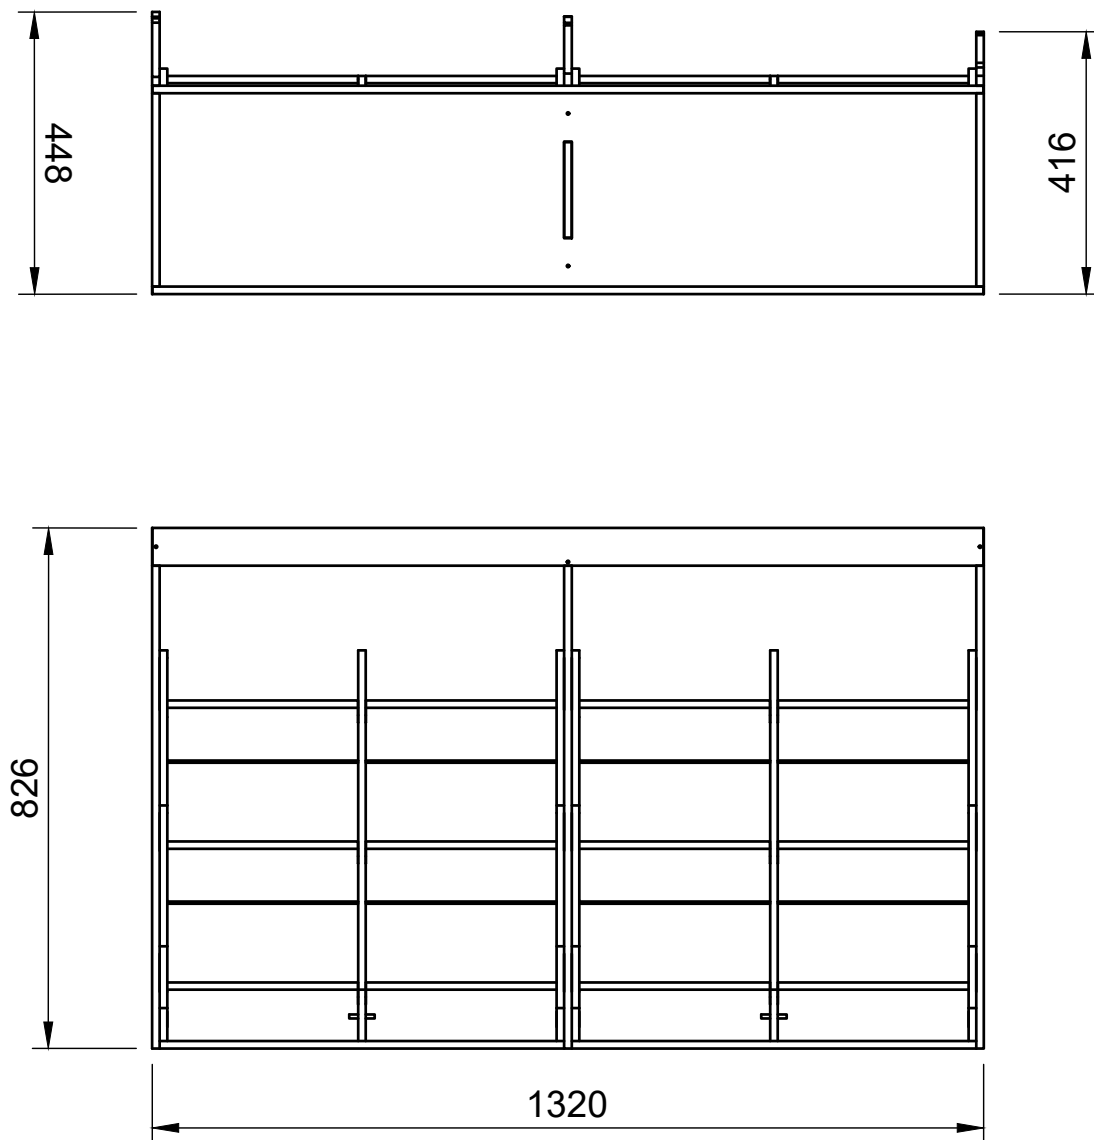

SKU: EDP_16_L2-3_PSL_9EO170_F374

Page 1 - Overview

All units in mm

Plywood thickness = 12mm

YOKE VANS
info@yoke-van-kits.co.uk
0208 132 9221

© 2023 Yoke CNC LTD

Citroen Dispatch | 2016on | L3H1 (LWB) | Panel Van
Peugeot Expert | 2016on | L3H1 (LWB) | Panel Van
Toyota Proace | 2016on | L3H1 (LWB) | Panel Van
Vauxhall Vivaro | 2019on | L2H1 (LWB) | Panel Van

Euro Crate Rack | F374

SKU: EDP_16_L2-3_PSL_9EO170_F374

Page 2 - External Dimensions

All units in mm

Plywood thickness = 12mm

Notes

- All dimensions on this page are external.

YOKE VANS

Euro Crate Rack | F374

SKU: EDP_16_L2-3_PSL_9EO170_F374

Page 3 - Internal Dimensions

All units in mm

Plywood thickness = 12mm

Notes

- All dimensions on this page are internal.

YOKE VANS
info@yoke-van-kits.co.uk
0208 132 9221