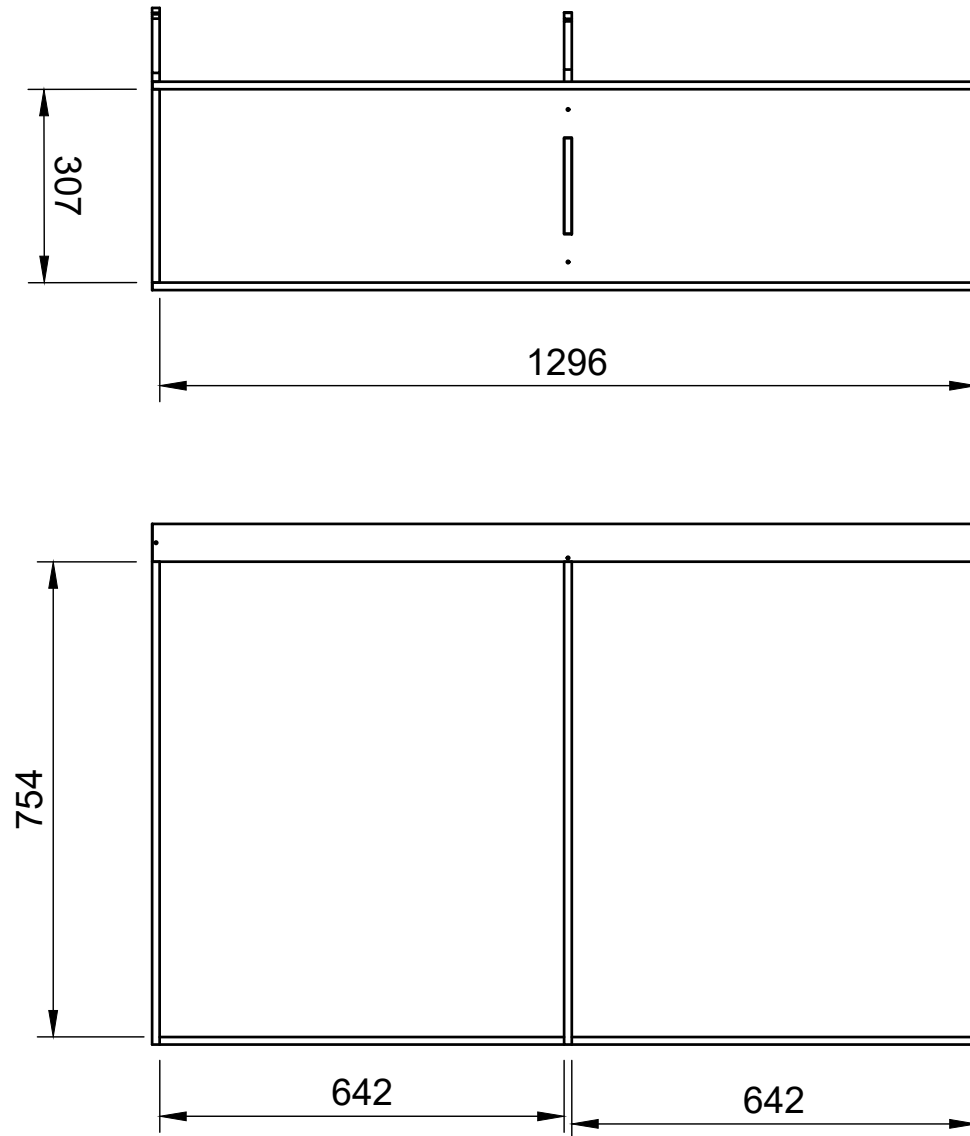

Euro Crate Rack | F374

SKU: EDP_16_L2-3_PSL_9EO170_F374

Page 2 - External Dimensions

All units in mm

Plywood thickness = 12mm

Notes

- All dimensions on this page are external.

YOKE VANS

Euro Crate Rack | F374

SKU: EDP_16_L2-3_PSL_9EO170_F374

Page 3 - Internal Dimensions

All units in mm

Plywood thickness = 12mm

Notes

- All dimensions on this page are internal.

YOKE VANS
info@yoke-van-kits.co.uk
0208 132 9221