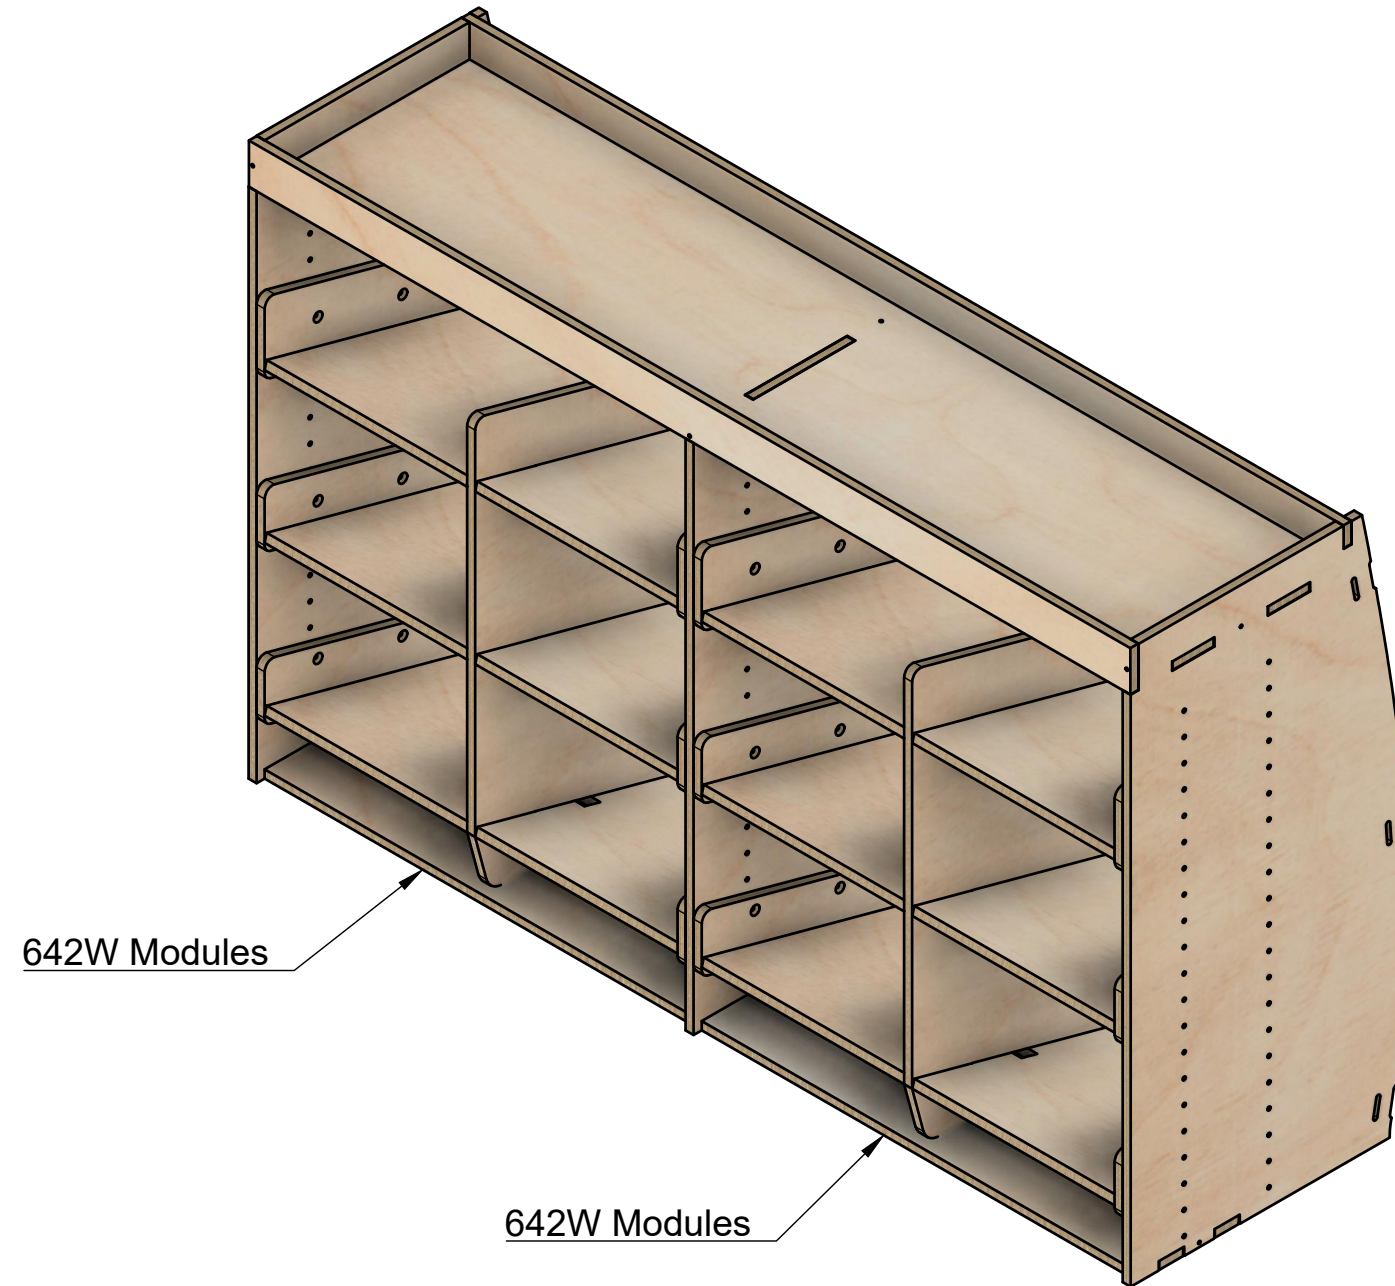

Citroen Dispatch | 2016on | L3H1 (LWB) | Panel Van
Peugeot Expert | 2016on | L3H1 (LWB) | Panel Van
Toyota Proace | 2016on | L3H1 (LWB) | Panel Van
Vauxhall Vivaro | 2019on | L2H1 (LWB) | Panel Van

Euro Crate Rack | F374

SKU: EDP_16_L2-3_PSL_9EO170_F374

Page 1 - Overview

All units in mm

Plywood thickness = 12mm

YOKE VANS
info@yoke-van-kits.co.uk
0208 132 9221

© 2023 Yoke CNC LTD

Citroen Dispatch | 2016on | L3H1 (LWB) | Panel Van
Peugeot Expert | 2016on | L3H1 (LWB) | Panel Van
Toyota Proace | 2016on | L3H1 (LWB) | Panel Van
Vauxhall Vivaro | 2019on | L2H1 (LWB) | Panel Van

Euro Crate Rack | F374

SKU: EDP_16_L2-3_PSL_9EO170_F374

Page 2 - External Dimensions

All units in mm

Plywood thickness = 12mm

Notes

- All dimensions on this page are external.

YOKE VANS

Euro Crate Rack | F374

SKU: EDP_16_L2-3_PSL_9EO170_F374

Page 3 - Internal Dimensions

All units in mm

Plywood thickness = 12mm

Notes

- All dimensions on this page are internal.

YOKE VANS
info@yoke-van-kits.co.uk
0208 132 9221