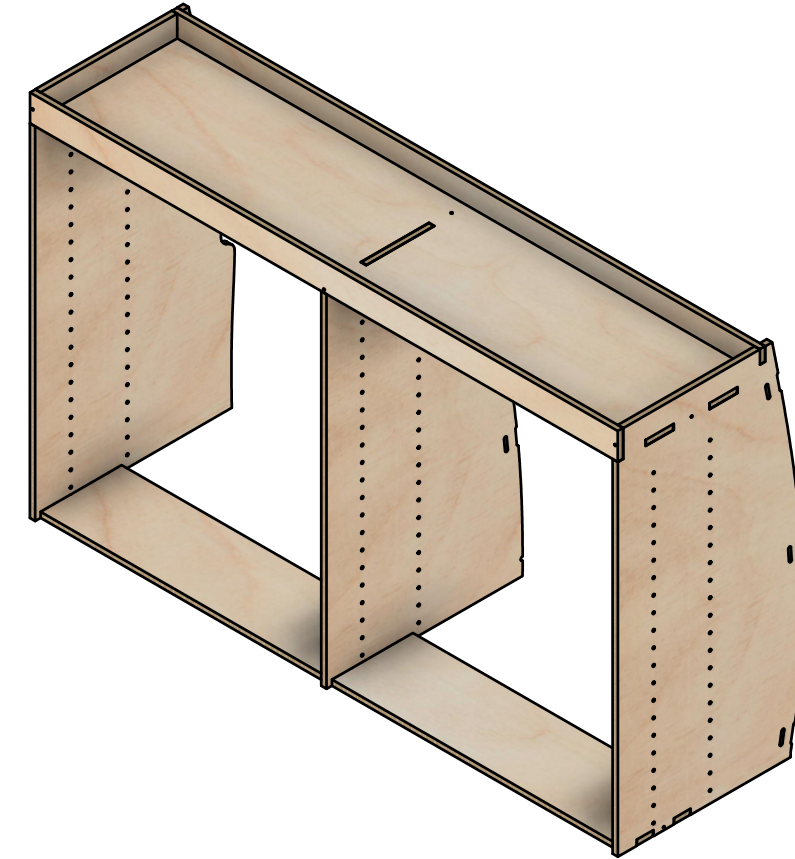

Euro Crate Rack | F374

SKU: EDP_16_L2-3_PSL_9EO170_F374

Page 3 - Internal Dimensions

All units in mm

Plywood thickness = 12mm

Notes

- All dimensions on this page are internal.

YOKE VANS
info@yoke-van-kits.co.uk
0208 132 9221