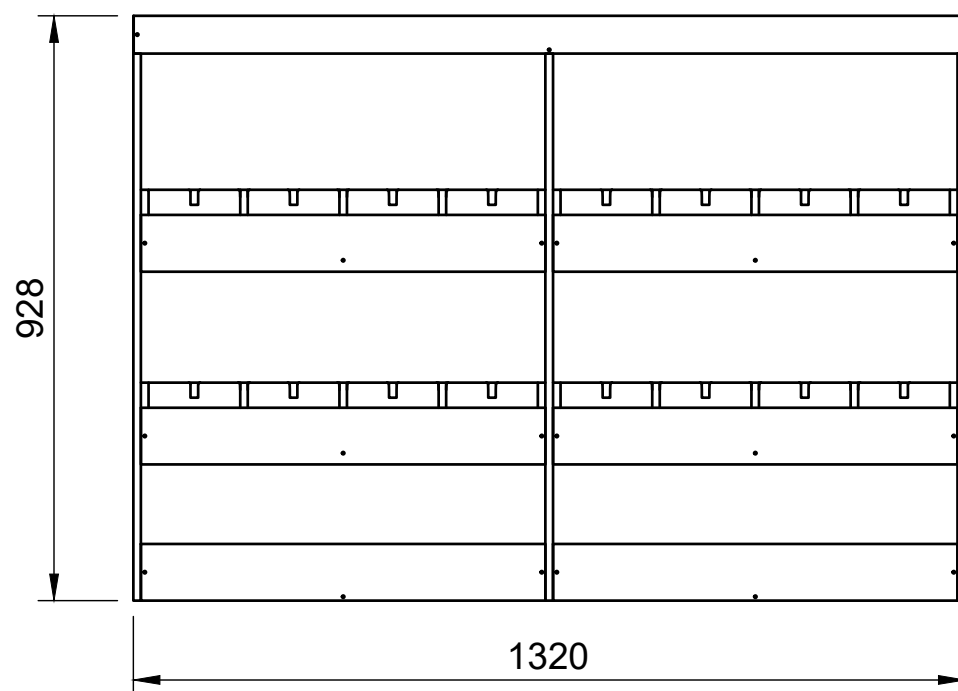

Citroen Dispatch | 2016on | L3H1 (LWB) | Panel Van
Peugeot Expert | 2016on | L3H1 (LWB) | Panel Van
Toyota Proace | 2016on | L3H1 (LWB) | Panel Van
Vauxhall Vivaro | 2019on | L2H1 (LWB) | Panel Van

Organiser | F272

SKU: EDP_16_L2-3_PSL_ORG_F272

Page 2 - External Dimensions

All units in mm
Plywood thickness = 12mm

Notes

- All dimensions on this page are external.

YOKE VANS
info@yoke-van-kits.co.uk
0208 132 9221

© 2023 Yoke CNC LTD