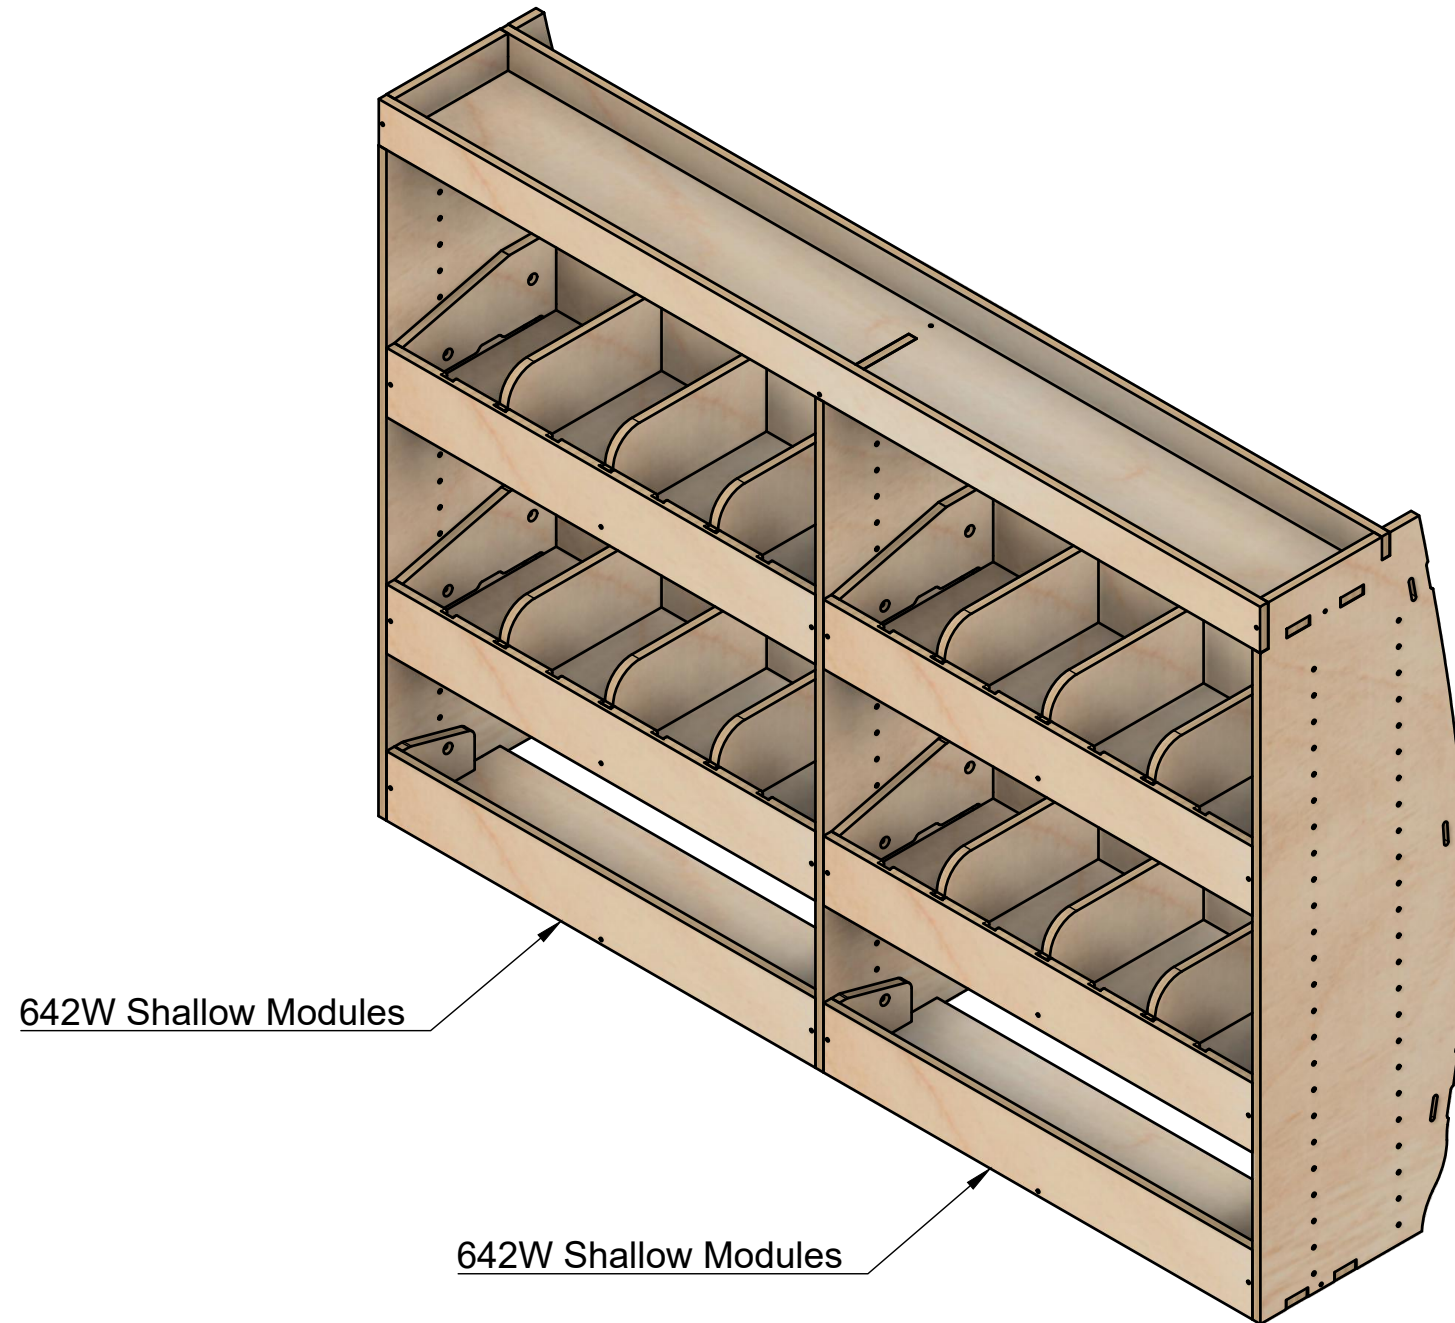

## Page 1 - Overview

All units in mm

Plywood thickness = 12mm

**YOKE VANS**  
info@yoke-van-kits.co.uk  
0208 132 9221

© 2023 Yoke CNC LTD

Citroen Dispatch | 2016on | L3H1 (LWB) | Panel Van  
Peugeot Expert | 2016on | L3H1 (LWB) | Panel Van  
Toyota Proace | 2016on | L3H1 (LWB) | Panel Van  
Vauxhall Vivaro | 2019on | L2H1 (LWB) | Panel Van