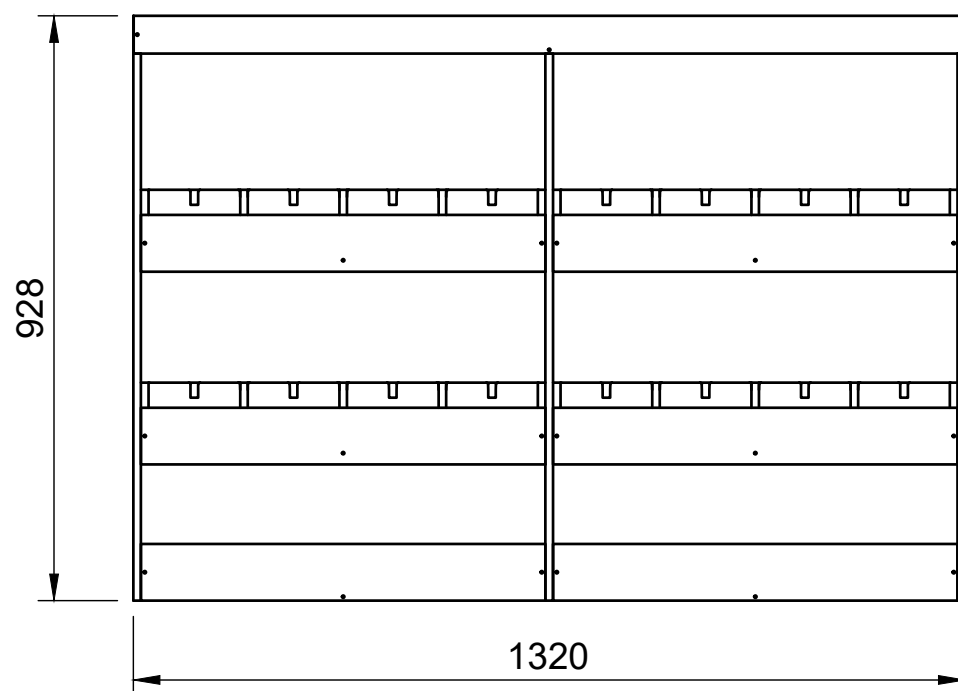

Citroen Dispatch | 2016on | L3H1 (LWB) | Panel Van
Peugeot Expert | 2016on | L3H1 (LWB) | Panel Van
Toyota Proace | 2016on | L3H1 (LWB) | Panel Van
Vauxhall Vivaro | 2019on | L2H1 (LWB) | Panel Van

Organiser | F272

SKU: EDP_16_L2-3_PSL_ORG_F272

Page 3 - Internal Dimensions

All units in mm

Plywood thickness = 12mm

Notes

- All dimensions on this page are internal.

YOKE VANS
info@yoke-van-kits.co.uk
0208 132 9221

© 2023 Yoke CNC LTD