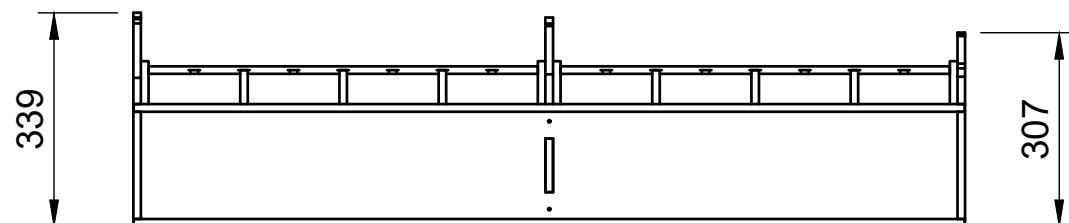

Citroen Dispatch | 2016on | L3H1 (LWB) | Panel Van
Peugeot Expert | 2016on | L3H1 (LWB) | Panel Van
Toyota Proace | 2016on | L3H1 (LWB) | Panel Van
Vauxhall Vivaro | 2019on | L2H1 (LWB) | Panel Van

Organiser | F272

SKU: EDP_16_L2-3_PSL_ORG_F272

Page 2 - External Dimensions

All units in mm
Plywood thickness = 12mm

Notes

- All dimensions on this page are external.

YOKE VANS
info@yoke-van-kits.co.uk
0208 132 9221

© 2023 Yoke CNC LTD