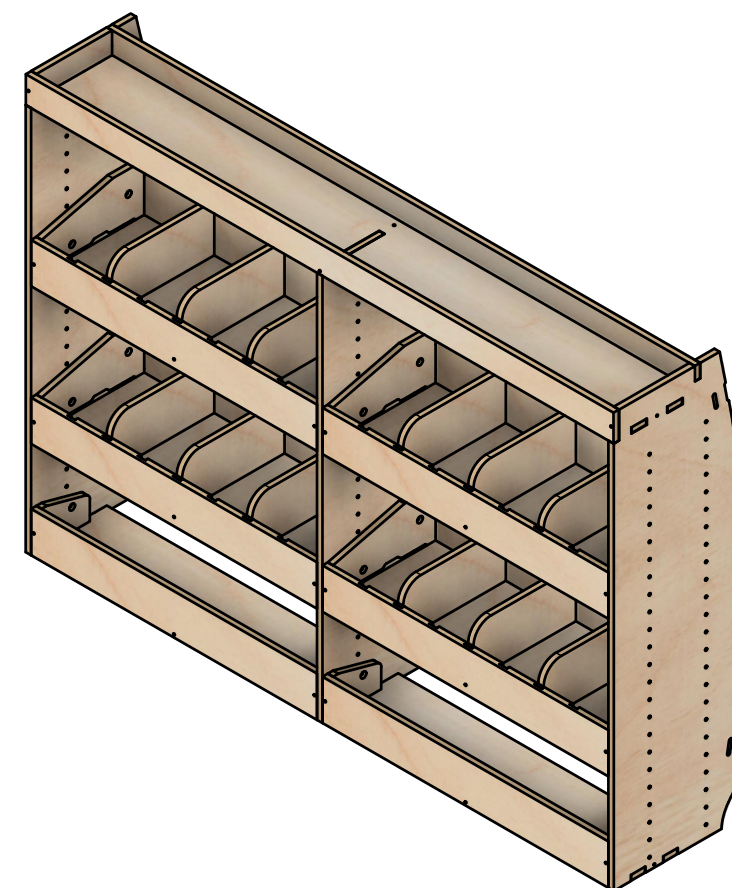

Citroen Dispatch | 2016on | L3H1 (LWB) | Panel Van
Peugeot Expert | 2016on | L3H1 (LWB) | Panel Van
Toyota Proace | 2016on | L3H1 (LWB) | Panel Van
Vauxhall Vivaro | 2019on | L2H1 (LWB) | Panel Van

Organiser | F272

SKU: EDP_16_L2-3_PSL_ORG_F272

Page 2 - External Dimensions

All units in mm
Plywood thickness = 12mm

Notes

- All dimensions on this page are external.

YOKE VANS
info@yoke-van-kits.co.uk
0208 132 9221

© 2023 Yoke CNC LTD