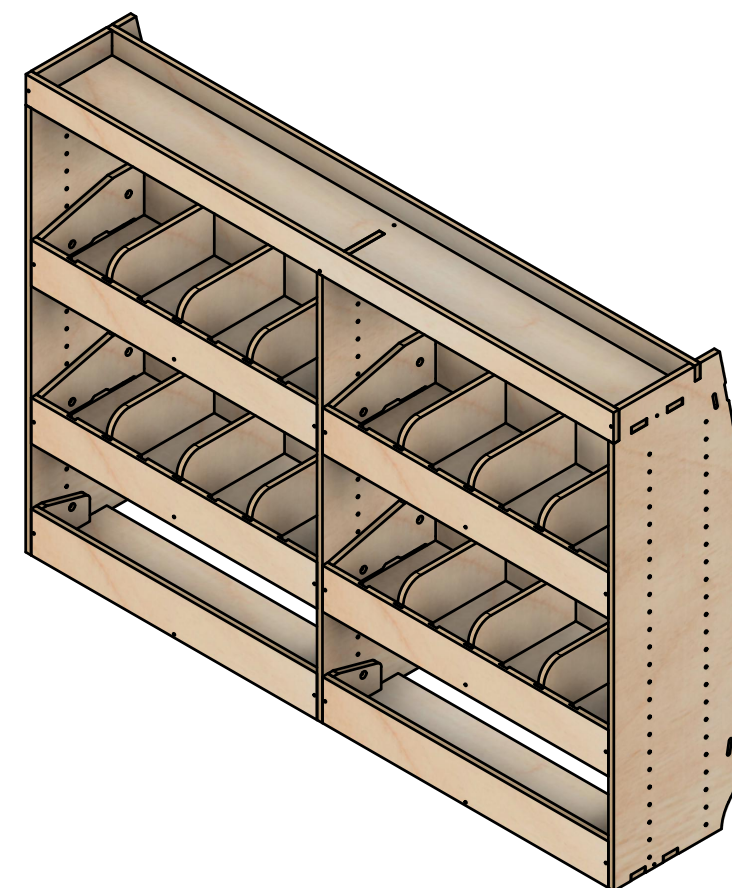

Citroen Dispatch | 2016on | L3H1 (LWB) | Panel Van
Peugeot Expert | 2016on | L3H1 (LWB) | Panel Van
Toyota Proace | 2016on | L3H1 (LWB) | Panel Van
Vauxhall Vivaro | 2019on | L2H1 (LWB) | Panel Van

Organiser | F272

SKU: EDP_16_L2-3_PSL_ORG_F272

Page 3 - Internal Dimensions

All units in mm

Plywood thickness = 12mm

Notes

- All dimensions on this page are internal.

YOKE VANS
info@yoke-van-kits.co.uk
0208 132 9221

© 2023 Yoke CNC LTD