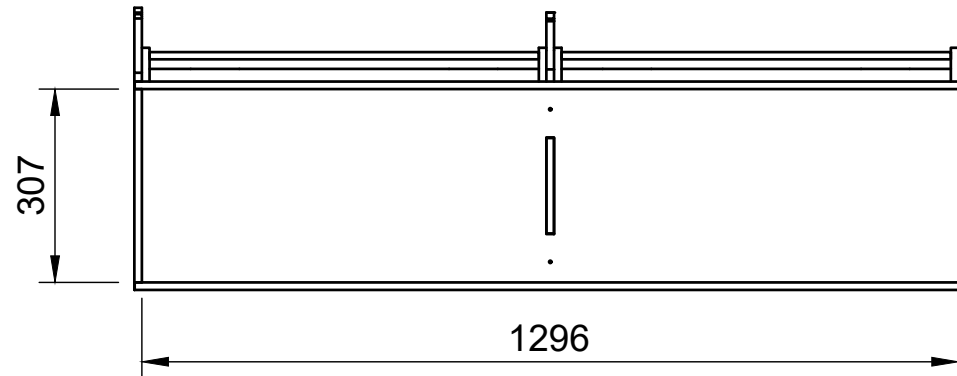

SKU: EDP_16_L2-3_PSL_TBS2_F374

Page 1 - Overview

All units in mm

Plywood thickness = 12mm

YOKE VANS
info@yoke-van-kits.co.uk
0208 132 9221

© 2023 Yoke CNC LTD

Citroen Dispatch | 2016on | L3H1 (LWB) | Panel Van
Peugeot Expert | 2016on | L3H1 (LWB) | Panel Van
Toyota Proace | 2016on | L3H1 (LWB) | Panel Van
Vauxhall Vivaro | 2019on | L2H1 (LWB) | Panel Van

Toolbox Stack No.2 | F374

SKU: EDP_16_L2-3_PSL_TBS2_F374

Page 2 - External Dimensions

All units in mm

Plywood thickness = 12mm

Notes

- All dimensions on this page are external.

YOKE VANS