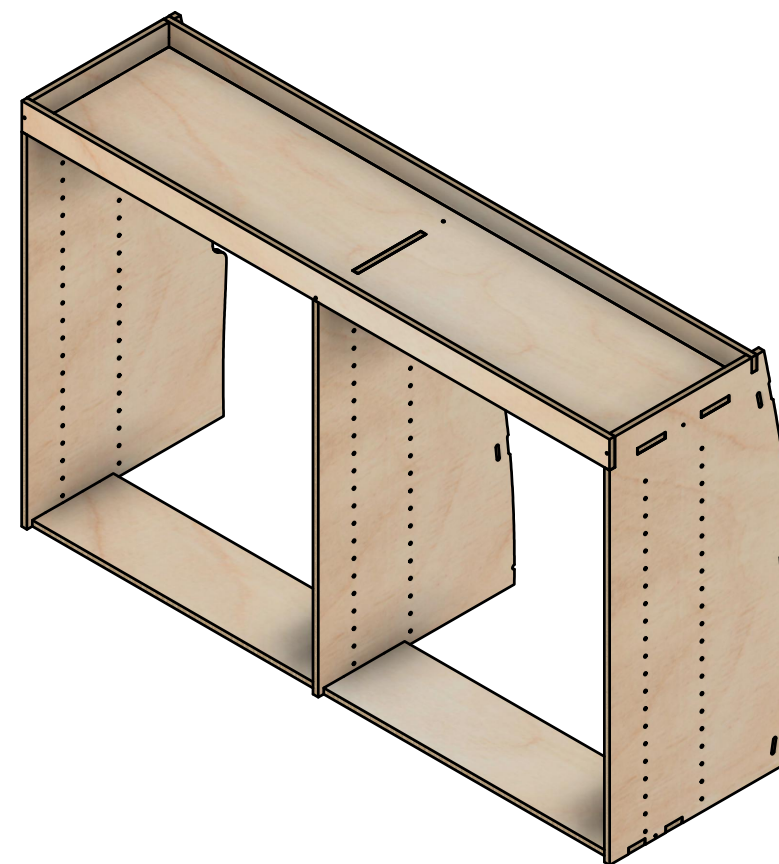

Toolbox Stack No.2 | F374

SKU: EDP_16_L2-3_PSL_TBS2_F374

Page 3 - Internal Dimensions

All units in mm

Plywood thickness = 12mm

Notes

- All dimensions on this page are internal.

YOKE VANS
info@yoke-van-kits.co.uk
0208 132 9221