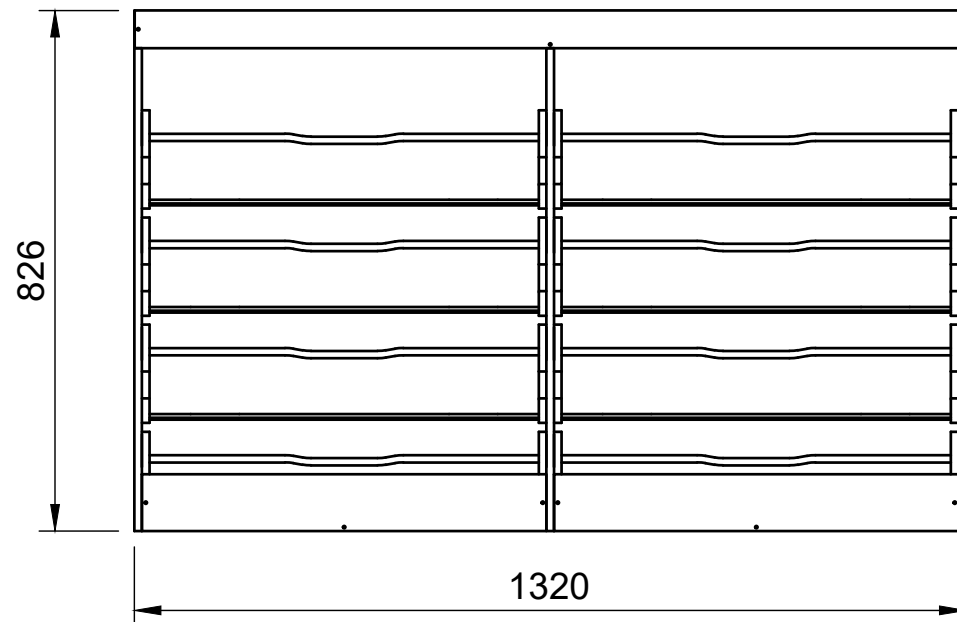

SKU: EDP_16_L2-3_PSL_TBS2_F374

Page 1 - Overview

All units in mm

Plywood thickness = 12mm

YOKE VANS
info@yoke-van-kits.co.uk
0208 132 9221

© 2023 Yoke CNC LTD

Citroen Dispatch | 2016on | L3H1 (LWB) | Panel Van
Peugeot Expert | 2016on | L3H1 (LWB) | Panel Van
Toyota Proace | 2016on | L3H1 (LWB) | Panel Van
Vauxhall Vivaro | 2019on | L2H1 (LWB) | Panel Van

Toolbox Stack No.2 | F374

SKU: EDP_16_L2-3_PSL_TBS2_F374

Page 2 - External Dimensions

All units in mm

Plywood thickness = 12mm

Notes

- All dimensions on this page are external.

YOKE VANS