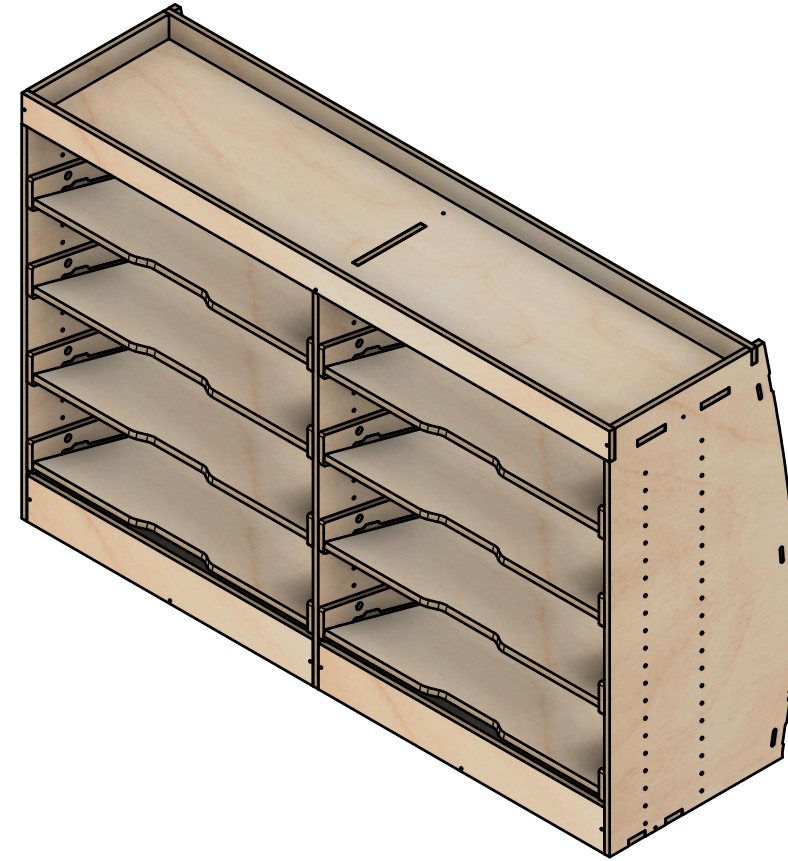

SKU: EDP_16_L2-3_PSL_TBS2_F374

Page 1 - Overview

All units in mm

Plywood thickness = 12mm

YOKE VANS
info@yoke-van-kits.co.uk
0208 132 9221

© 2023 Yoke CNC LTD

Citroen Dispatch | 2016on | L3H1 (LWB) | Panel Van
Peugeot Expert | 2016on | L3H1 (LWB) | Panel Van
Toyota Proace | 2016on | L3H1 (LWB) | Panel Van
Vauxhall Vivaro | 2019on | L2H1 (LWB) | Panel Van

Toolbox Stack No.2 | F374

SKU: EDP_16_L2-3_PSL_TBS2_F374

Page 2 - External Dimensions

All units in mm

Plywood thickness = 12mm

Notes

- All dimensions on this page are external.

YOKE VANS