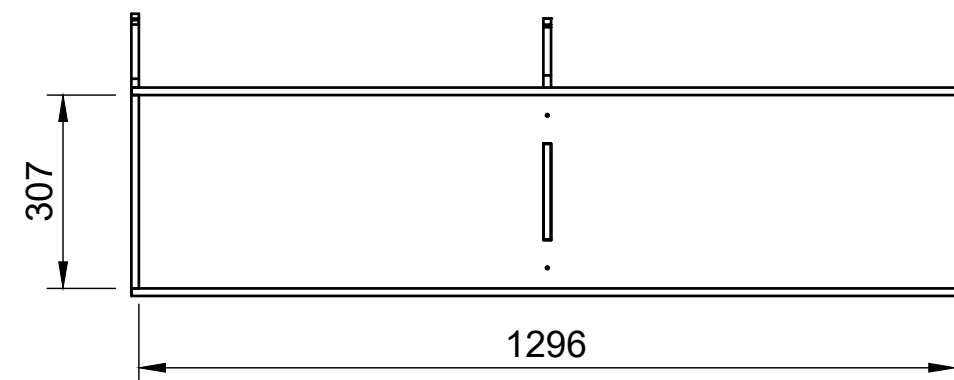

Toolbox Stack No.2 | F374

SKU: EDP_16_L2-3_PSL_TBS2_F374

Page 3 - Internal Dimensions

All units in mm

Plywood thickness = 12mm

Notes

- All dimensions on this page are internal.

YOKE VANS
info@yoke-van-kits.co.uk
0208 132 9221