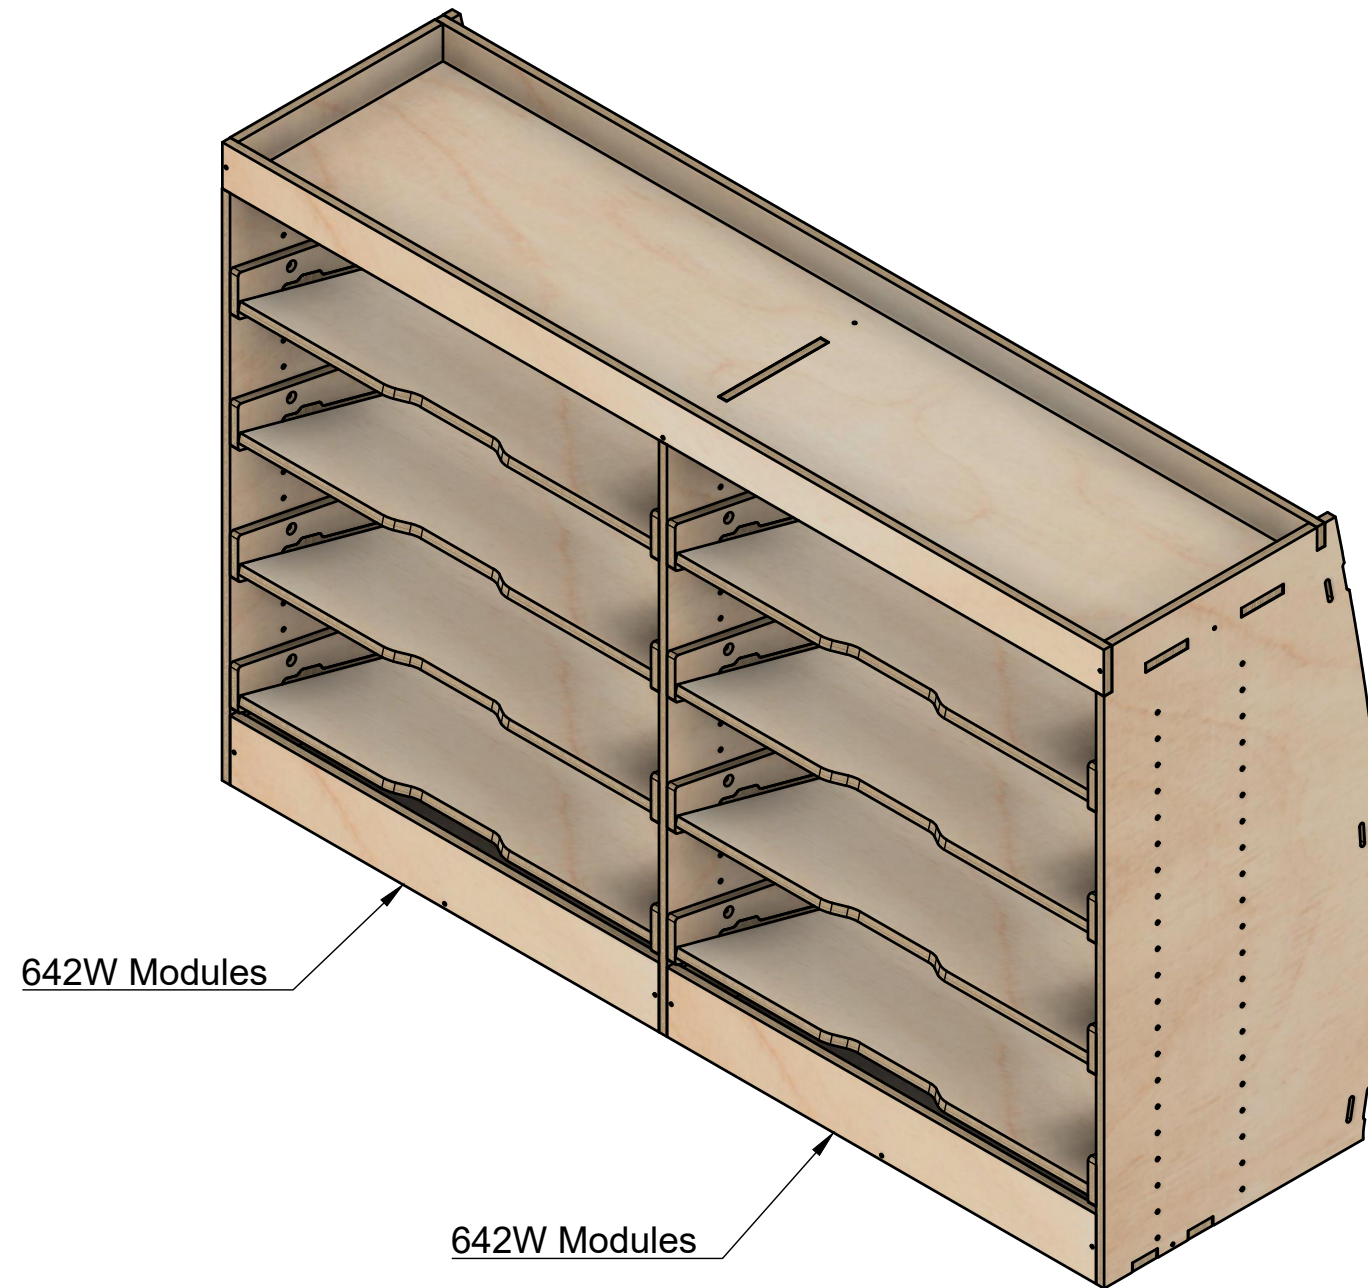

SKU: EDP_16_L2-3_PSL_TBS2_F374

Page 1 - Overview

All units in mm

Plywood thickness = 12mm

YOKE VANS
info@yoke-van-kits.co.uk
0208 132 9221

© 2023 Yoke CNC LTD

Citroen Dispatch | 2016on | L3H1 (LWB) | Panel Van
Peugeot Expert | 2016on | L3H1 (LWB) | Panel Van
Toyota Proace | 2016on | L3H1 (LWB) | Panel Van
Vauxhall Vivaro | 2019on | L2H1 (LWB) | Panel Van

Toolbox Stack No.2 | F374

SKU: EDP_16_L2-3_PSL_TBS2_F374

Page 2 - External Dimensions

All units in mm

Plywood thickness = 12mm

Notes

- All dimensions on this page are external.

YOKE VANS