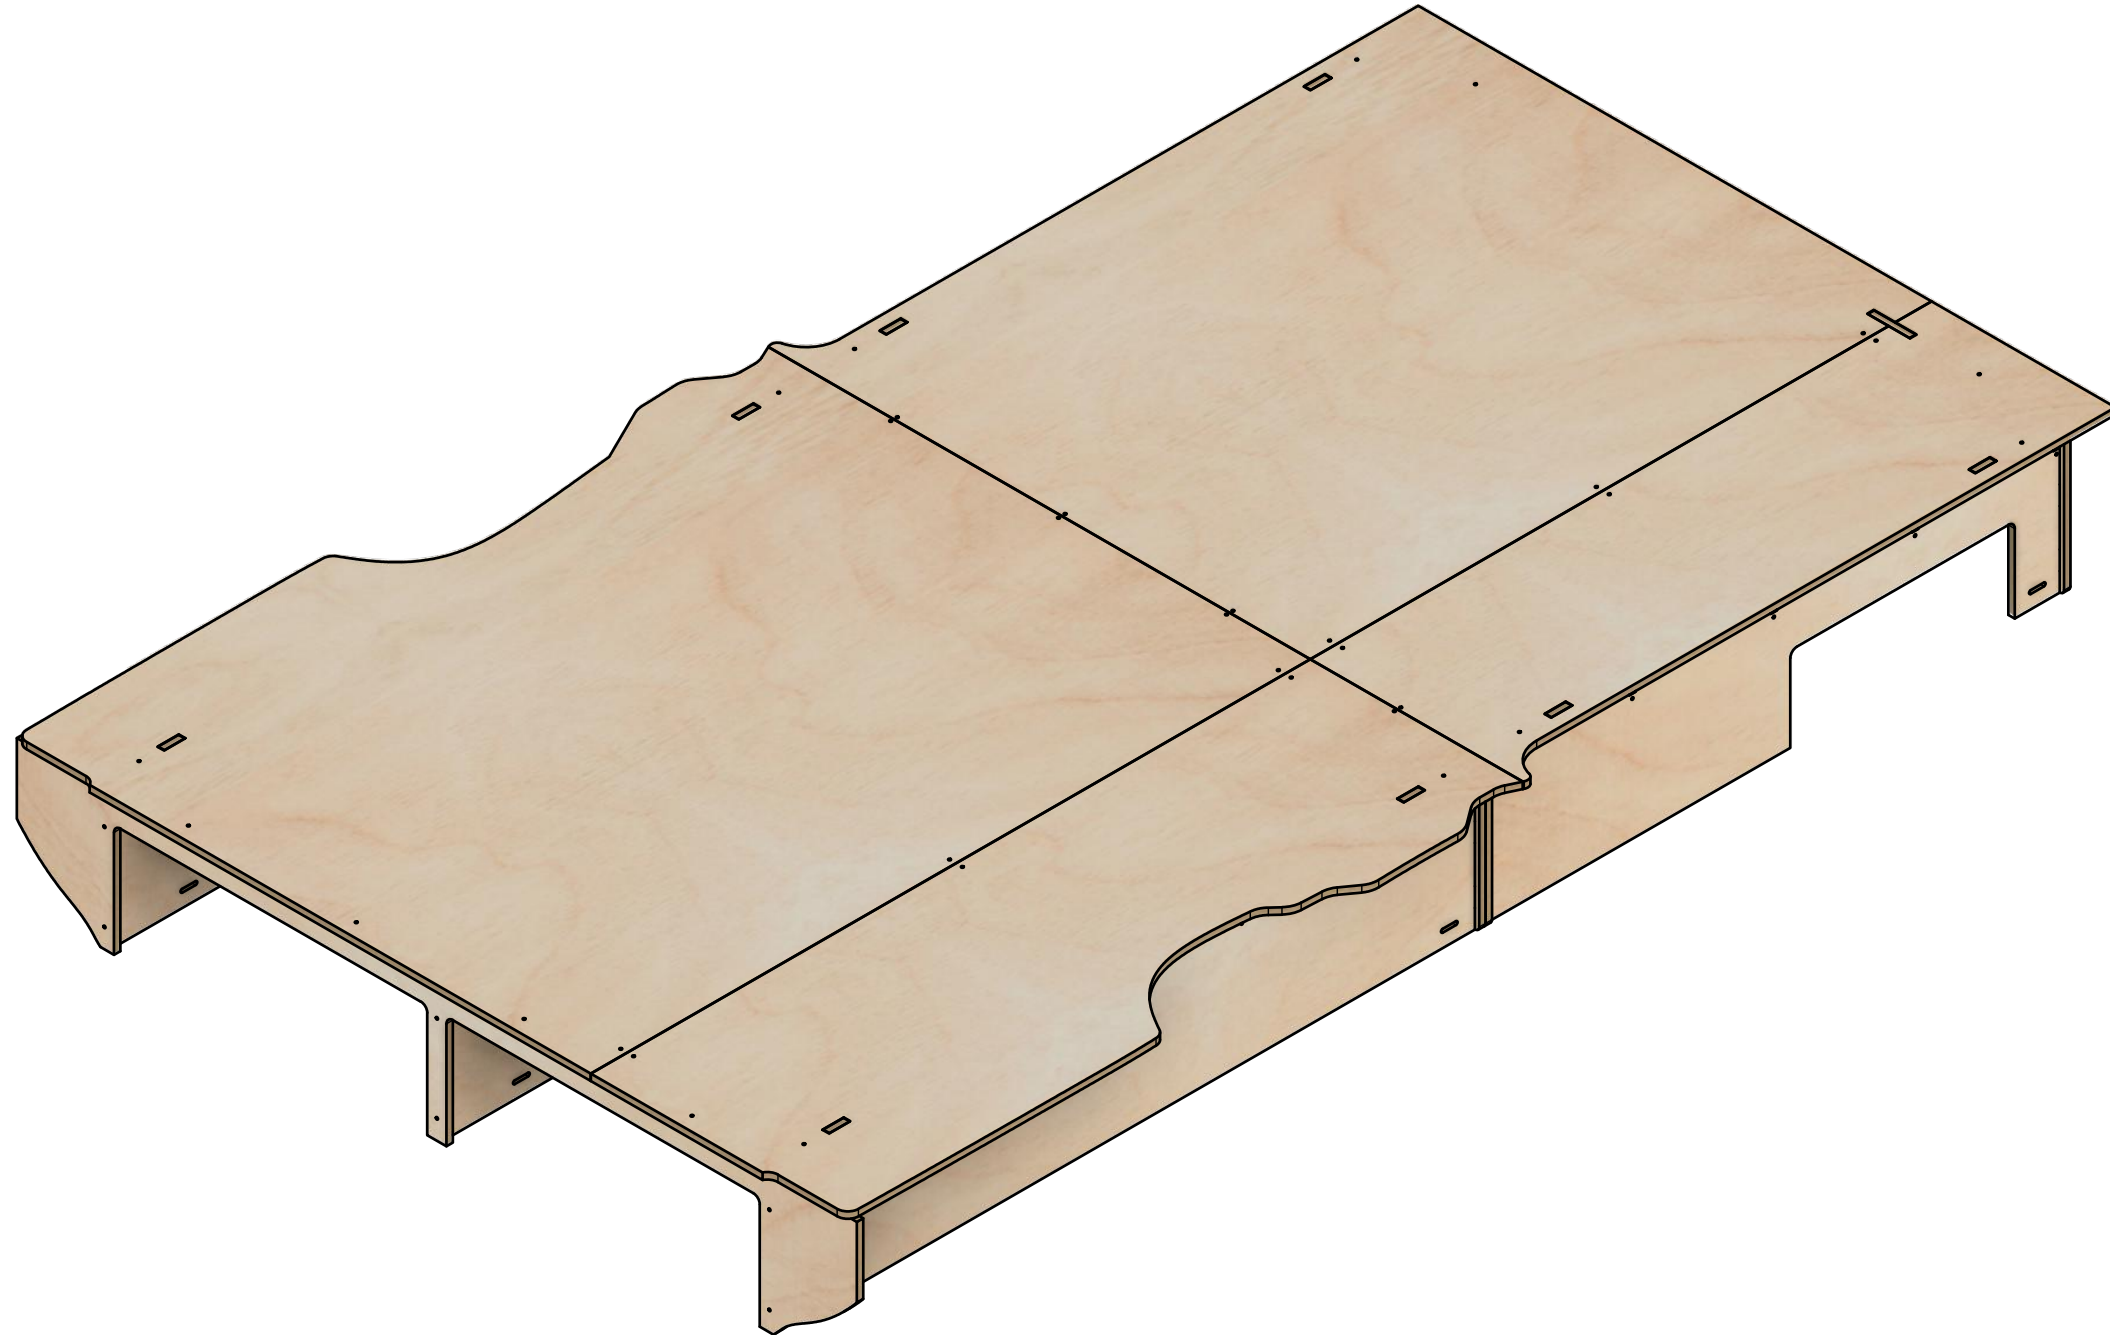

Citroen Dispatch | 2016on | L3H1 (LWB) | Panel Van  
Peugeot Expert | 2016on | L3H1 (LWB) | Panel Van  
Toyota Proace | 2016on | L3H1 (LWB) | Panel Van  
Vauxhall Vivaro | 2019on | L2H1 (LWB) | Panel Van

## False Floor No.1B

SKU: EPD\_16\_L2-3\_FF1B

### Page 1 - Floor Only

All units in mm  
Plywood thickness = 12mm

**YOKE VANS**  
info@yoke-van-kits.co.uk  
0208 132 9221

© 2023 Yoke CNC LTD

Citroen Dispatch | 2016on | L3H1 (LWB) | Panel Van  
Peugeot Expert | 2016on | L3H1 (LWB) | Panel Van  
Toyota Proace | 2016on | L3H1 (LWB) | Panel Van  
Vauxhall Vivaro | 2019on | L2H1 (LWB) | Panel Van