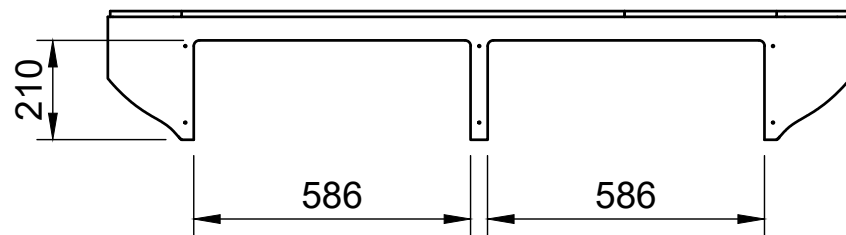

Citroen Dispatch | 2016on | L3H1 (LWB) | Panel Van
Peugeot Expert | 2016on | L3H1 (LWB) | Panel Van
Toyota Proace | 2016on | L3H1 (LWB) | Panel Van
Vauxhall Vivaro | 2019on | L2H1 (LWB) | Panel Van

False Floor No.1B

SKU: EPD_16_L2-3_FF1B

Page 2 - Floor Dimensions

All units in mm
Plywood thickness = 12mm

YOKE VANS
info@yoke-van-kits.co.uk
0208 132 9221

© 2023 Yoke CNC LTD