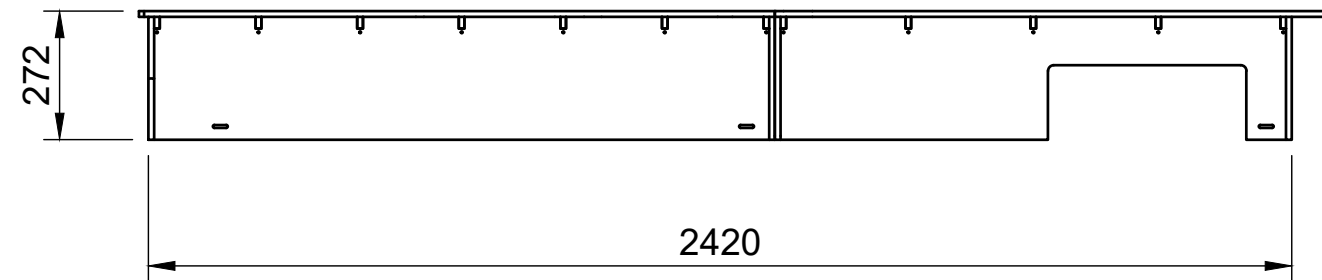

Citroen Dispatch | 2016on | L3H1 (LWB) | Panel Van
Peugeot Expert | 2016on | L3H1 (LWB) | Panel Van
Toyota Proace | 2016on | L3H1 (LWB) | Panel Van
Vauxhall Vivaro | 2019on | L2H1 (LWB) | Panel Van

False Floor No.1B

SKU: EPD_16_L2-3_FF1B

Page 2 - Floor Dimensions

All units in mm
Plywood thickness = 12mm

YOKE VANS
info@yoke-van-kits.co.uk
0208 132 9221

© 2023 Yoke CNC LTD