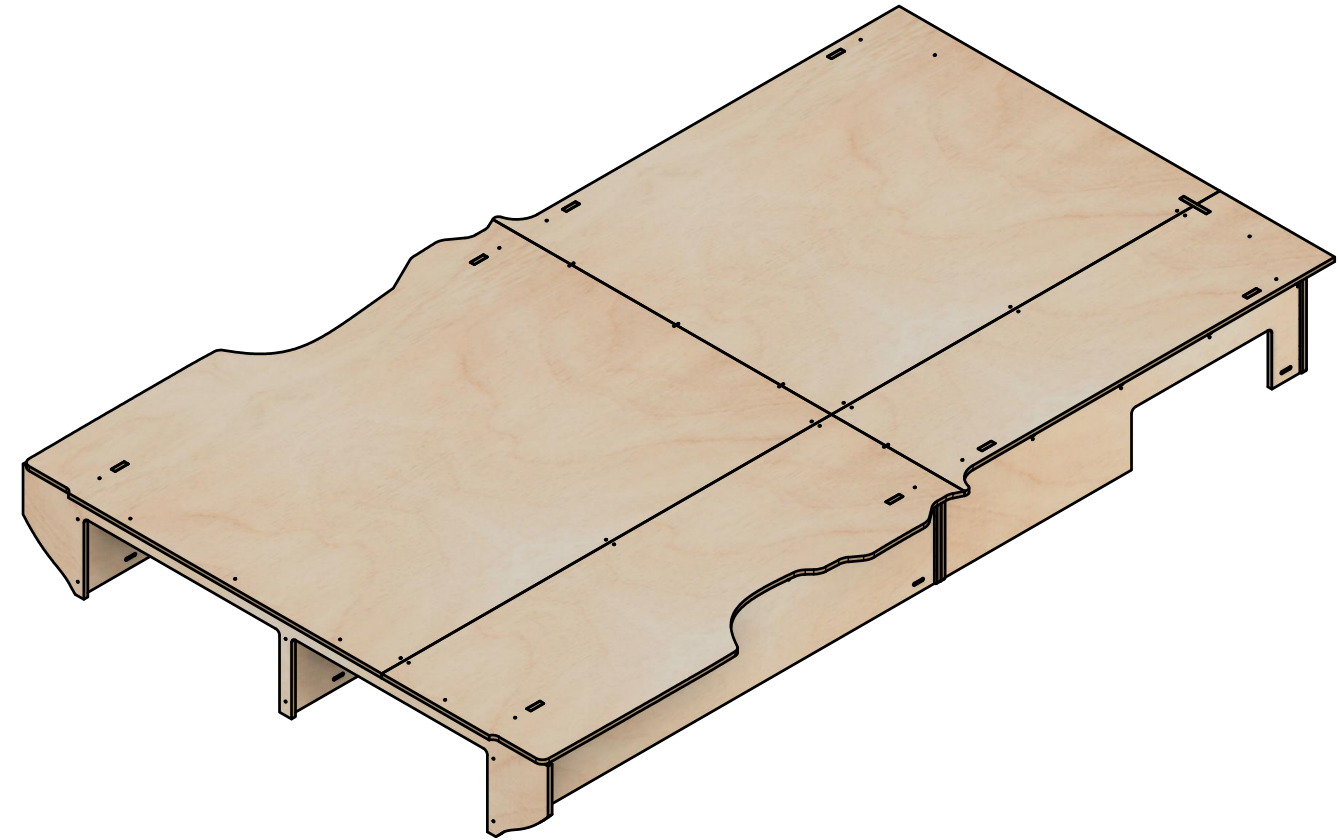

## False Floor No.1B

SKU: EPD\_16\_L2-3\_FF1B

### Page 1 - Floor Only

All units in mm  
Plywood thickness = 12mm

**YOKE VANS**  
info@yoke-van-kits.co.uk  
0208 132 9221

© 2023 Yoke CNC LTD

Citroen Dispatch | 2016on | L3H1 (LWB) | Panel Van  
Peugeot Expert | 2016on | L3H1 (LWB) | Panel Van  
Toyota Proace | 2016on | L3H1 (LWB) | Panel Van  
Vauxhall Vivaro | 2019on | L2H1 (LWB) | Panel Van