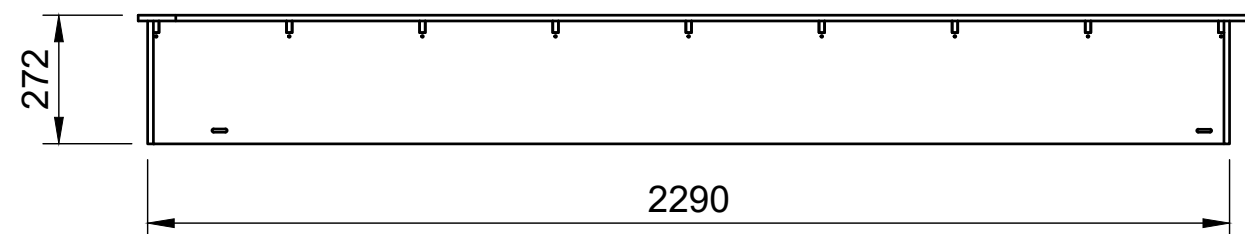

Renault Trafic | 2014on | L1H1 (SWB) | Panel Van
Vauxhall Vivaro | 2014-19 | L1H1 (SWB) | Panel Van
Nissan NV300 | 2016on | L1H1 (SWB) | Panel Van
Fiat Talento | 2016-20 | L1H1 (SWB) | Panel Van

Raised Floor No.1B

SKU: TVN_14_L1H1_FF1B

Page 2 - Floor Dimensions

All units in mm

Plywood thickness = 12mm

Notes

- Designed for ladder storage etc.

YOKE VANS
info@yoke-van-kits.co.uk
0208 132 9221

© 2023 Yoke CNC LTD