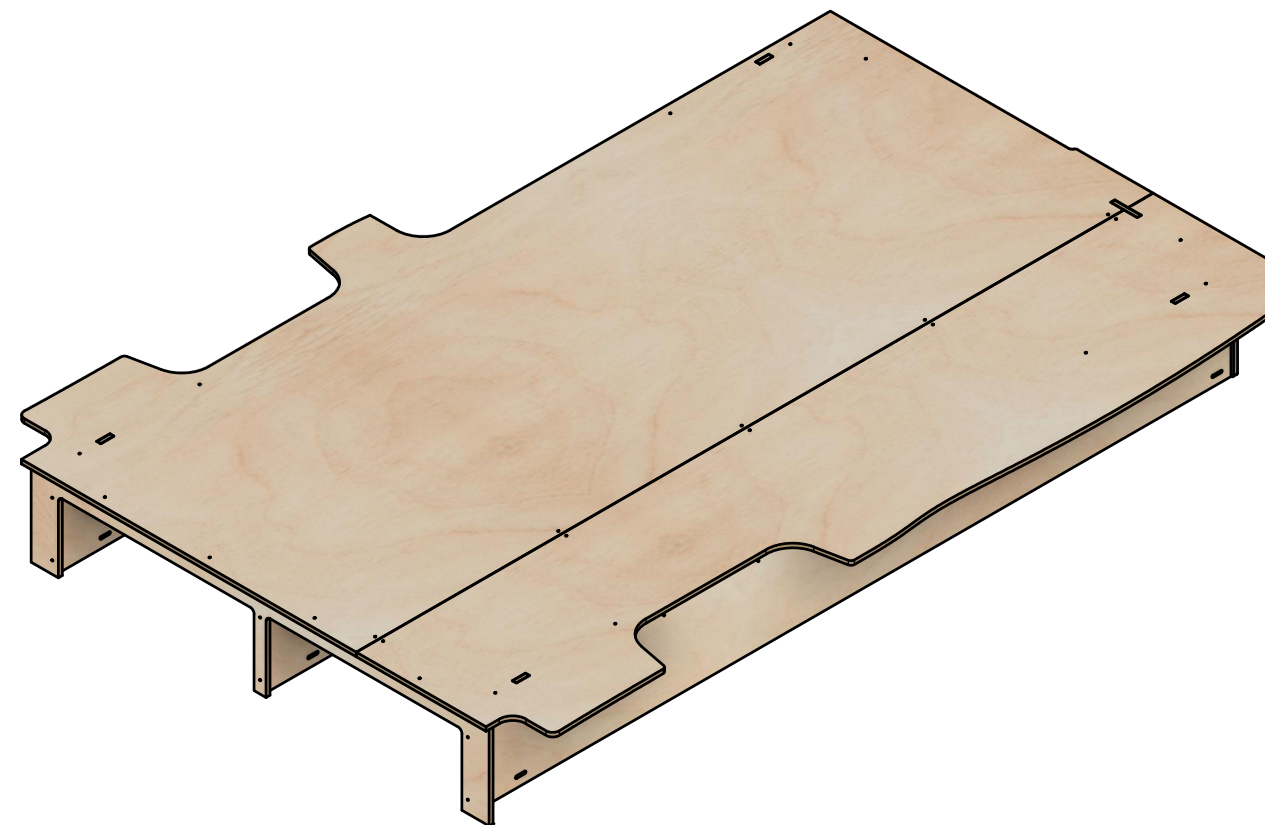

Renault Trafic | 2014on | L1H1 (SWB) | Panel Van
Vauxhall Vivaro | 2014-19 | L1H1 (SWB) | Panel Van
Nissan NV300 | 2016on | L1H1 (SWB) | Panel Van
Fiat Talento | 2016-20 | L1H1 (SWB) | Panel Van

Raised Floor No.1B

SKU: TVN_14_L1H1_FF1B

Page 2 - Floor Dimensions

All units in mm

Plywood thickness = 12mm

Notes

- Designed for ladder storage etc.

YOKE VANS
info@yoke-van-kits.co.uk
0208 132 9221

© 2023 Yoke CNC LTD