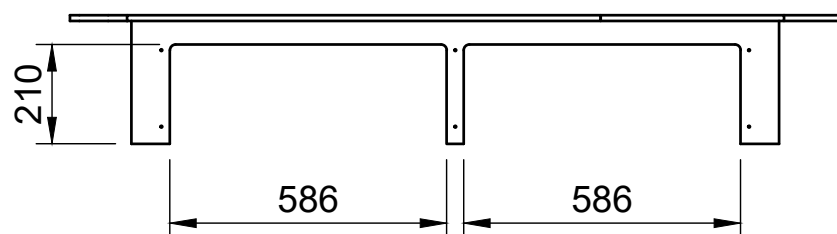

Renault Trafic | 2014on | L1H1 (SWB) | Panel Van
Vauxhall Vivaro | 2014-19 | L1H1 (SWB) | Panel Van
Nissan NV300 | 2016on | L1H1 (SWB) | Panel Van
Fiat Talento | 2016-20 | L1H1 (SWB) | Panel Van

Raised Floor No.1B

SKU: TVN_14_L1H1_FF1B

Page 2 - Floor Dimensions

All units in mm

Plywood thickness = 12mm

Notes

- Designed for ladder storage etc.

YOKE VANS
info@yoke-van-kits.co.uk
0208 132 9221

© 2023 Yoke CNC LTD