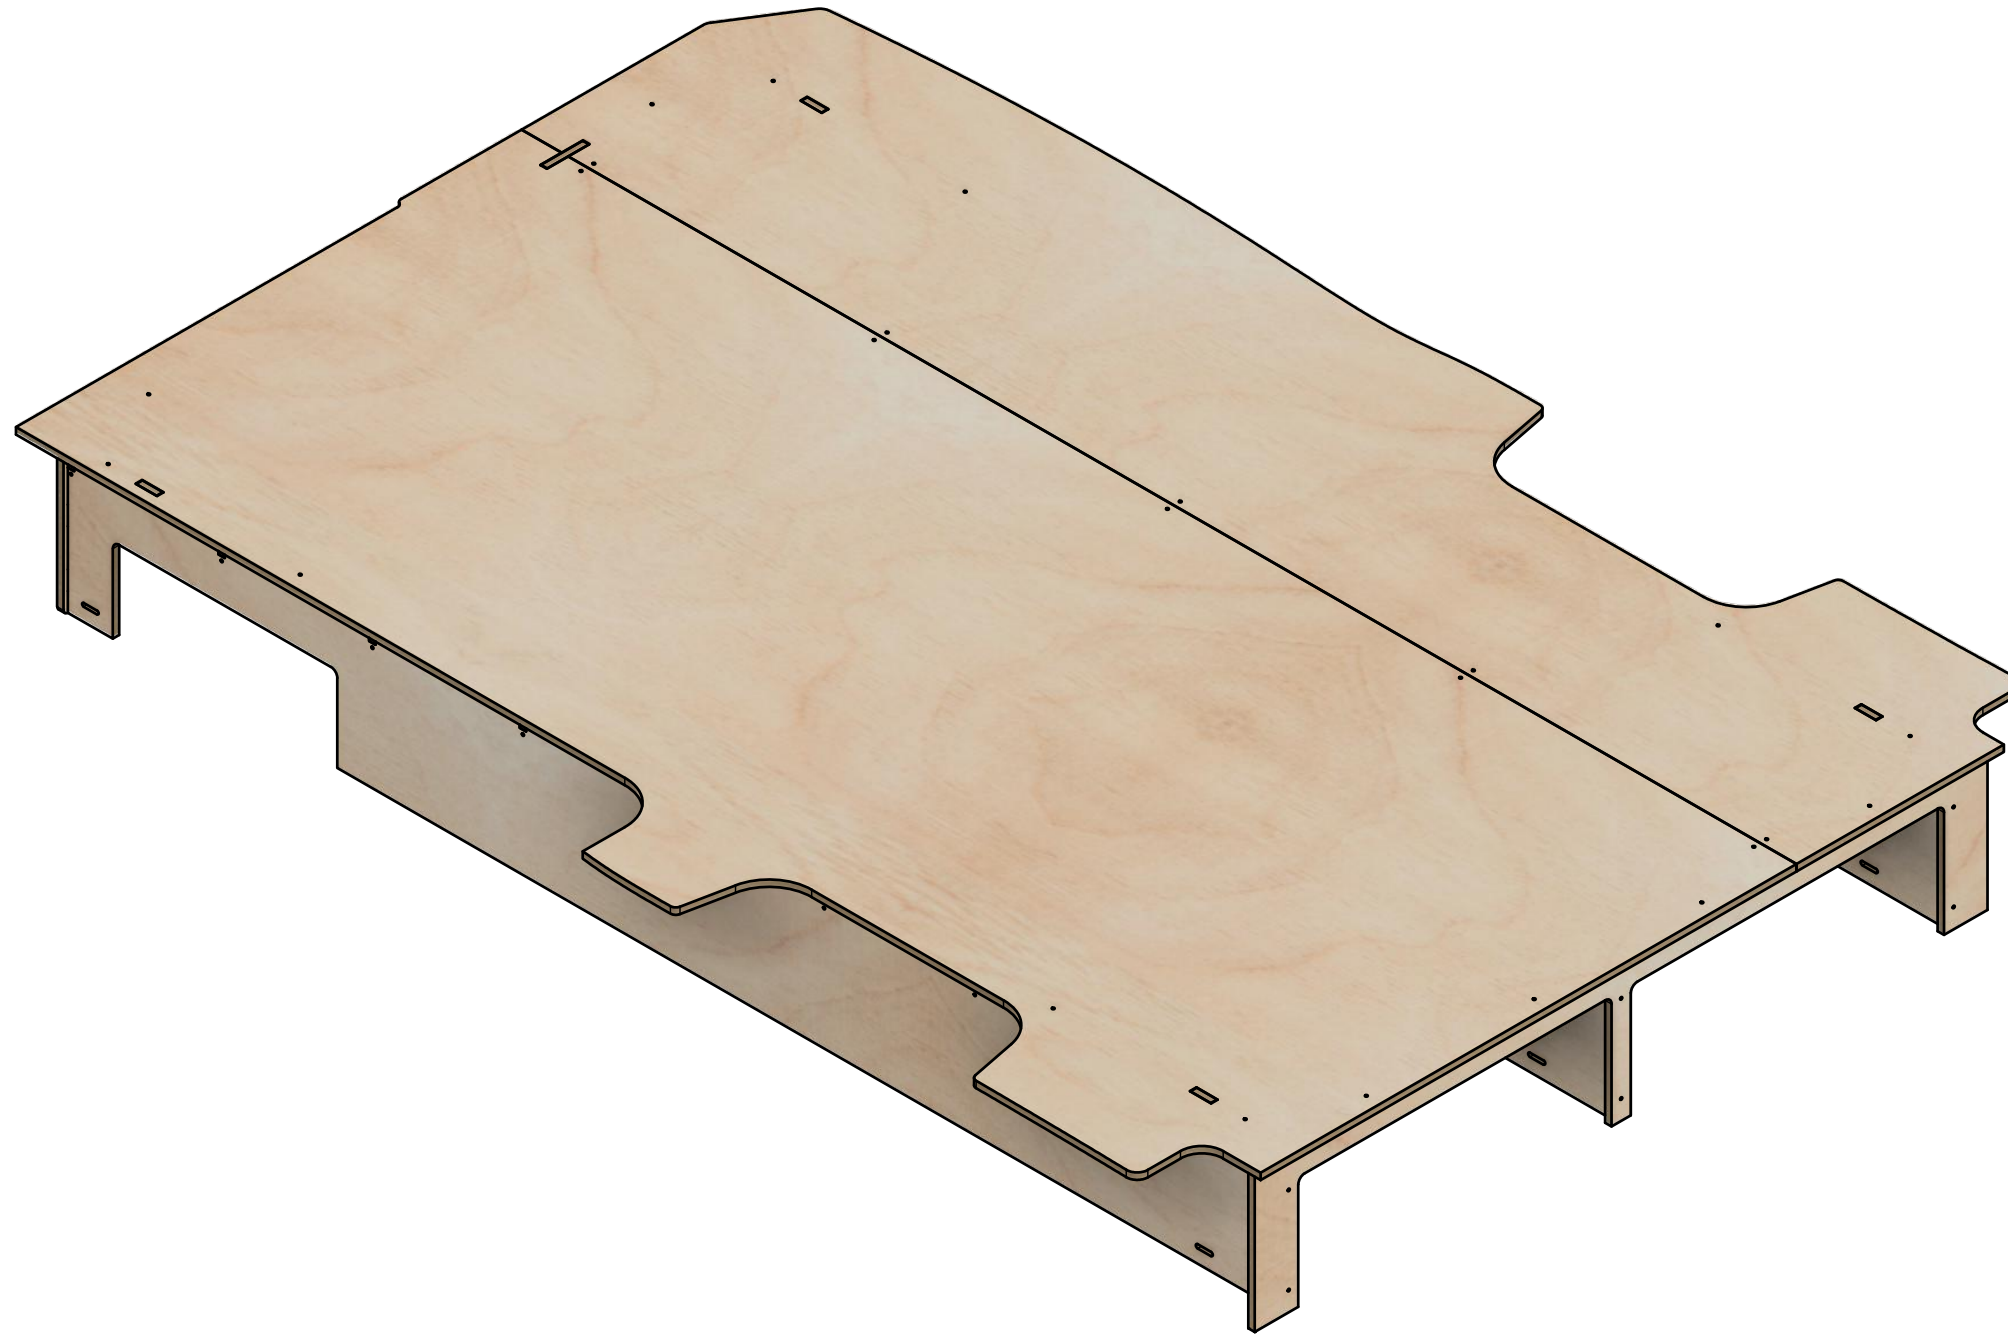

Renault Trafic | 2014on | L1H1 (SWB) | Panel Van
Vauxhall Vivaro | 2014-19 | L1H1 (SWB) | Panel Van
Nissan NV300 | 2016on | L1H1 (SWB) | Panel Van
Fiat Talento | 2016-20 | L1H1 (SWB) | Panel Van

Raised Floor No.1B

SKU: TVN_14_L1H1_FF1B

Page 1 - Floor Only

All units in mm

Plywood thickness = 12mm

Notes

- Designed for ladder storage etc.

YOKE VANS

info@yoke-van-kits.co.uk

Raised Floor No.1B

SKU: TVN_14_L1H1_FF1B

Page 2 - Floor Dimensions

All units in mm

Plywood thickness = 12mm

Notes

- Designed for ladder storage etc.

YOKE VANS
info@yoke-van-kits.co.uk
0208 132 9221