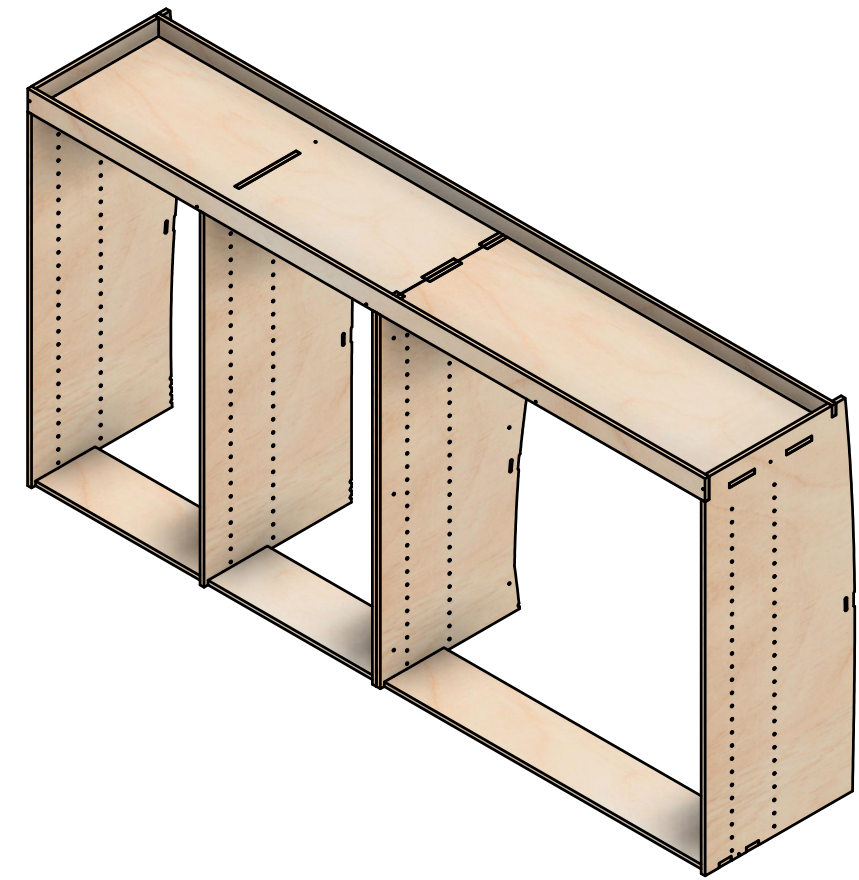

Renault Trafic | 2014on | L1H1 (SWB) | Panel Van
Vauxhall Vivaro | 2014-19 | L1H1 (SWB) | Panel Van
Nissan NV300 | 2016on | L1H1 (SWB) | Panel Van
Fiat Talento | 2016-20 | L1H1 (SWB) | Panel Van

Combo No.1 | FF 272mm

SKU: TVN_14_L1_C1_FF272

Page 3 - Internal Dimensions

All units in mm

Plywood thickness = 12mm

Notes

- All units on this page are internal.

YOKE VANS

info@yoke-van-kits.co.uk

0208 132 9221

© 2023 Yoke CNC LTD