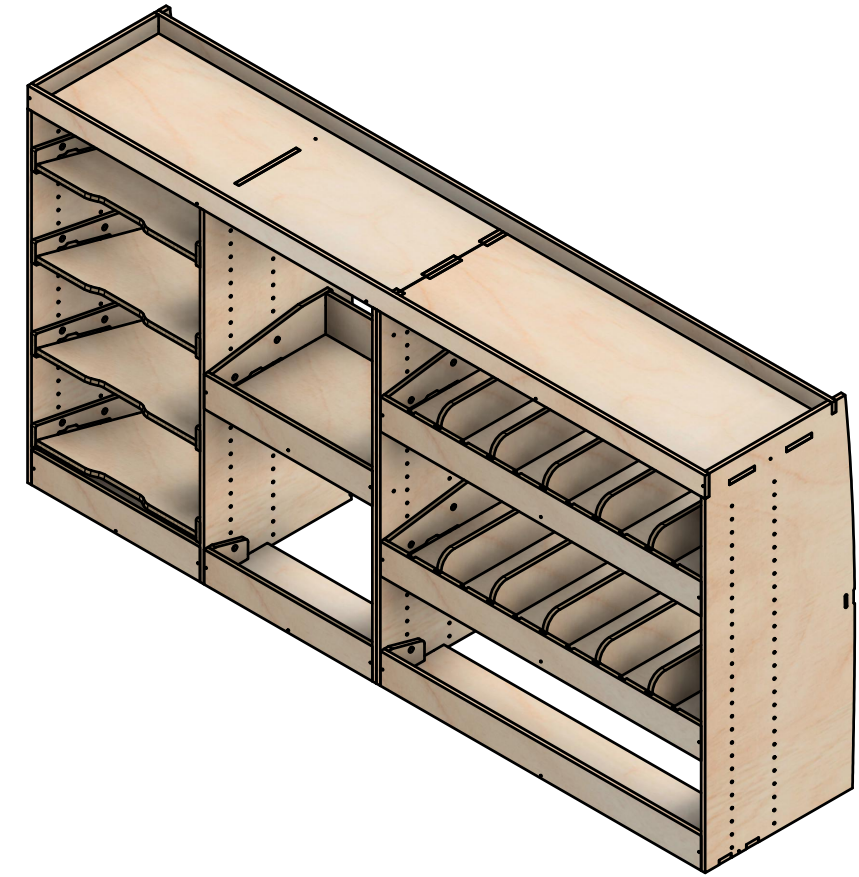

Renault Trafic | 2014on | L1H1 (SWB) | Panel Van
Vauxhall Vivaro | 2014-19 | L1H1 (SWB) | Panel Van
Nissan NV300 | 2016on | L1H1 (SWB) | Panel Van
Fiat Talento | 2016-20 | L1H1 (SWB) | Panel Van

Combo No.1 | FF 272mm

SKU: TVN_14_L1_C1_FF272

Page 2 - External Dimensions

All units in mm

Plywood thickness = 12mm

Notes

- All units on this page are external.

YOKE VANS

info@yoke-van-kits.co.uk

0208 132 9221

© 2023 Yoke CNC LTD