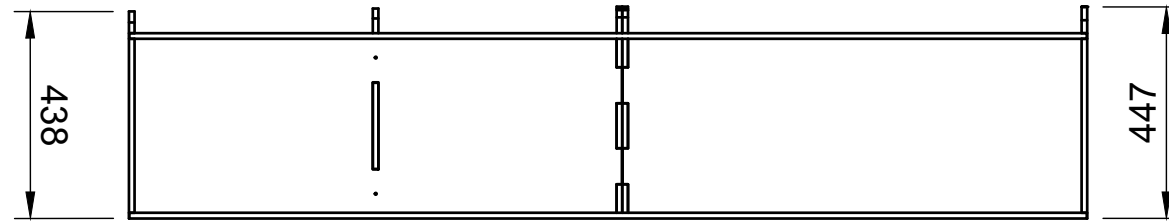

SKU: TVN_14_L1_C1_FF272

Page 2 - External Dimensions

All units in mm

Plywood thickness = 12mm

Notes

- All units on this page are external.

YOKE VANS

info@yoke-van-kits.co.uk