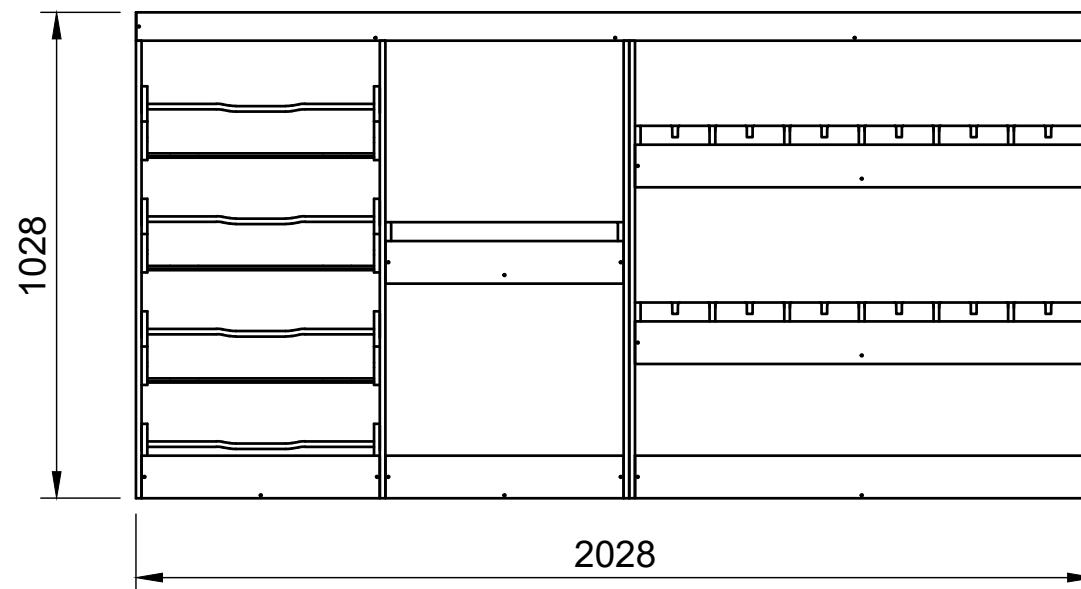

Renault Trafic | 2014on | L1H1 (SWB) | Panel Van
Vauxhall Vivaro | 2014-19 | L1H1 (SWB) | Panel Van
Nissan NV300 | 2016on | L1H1 (SWB) | Panel Van
Fiat Talento | 2016-20 | L1H1 (SWB) | Panel Van

Combo No.1 | FF 272mm

SKU: TVN_14_L1_C1_FF272

Page 2 - External Dimensions

All units in mm

Plywood thickness = 12mm

Notes

- All units on this page are external.

YOKE VANS

info@yoke-van-kits.co.uk

0208 132 9221

© 2023 Yoke CNC LTD