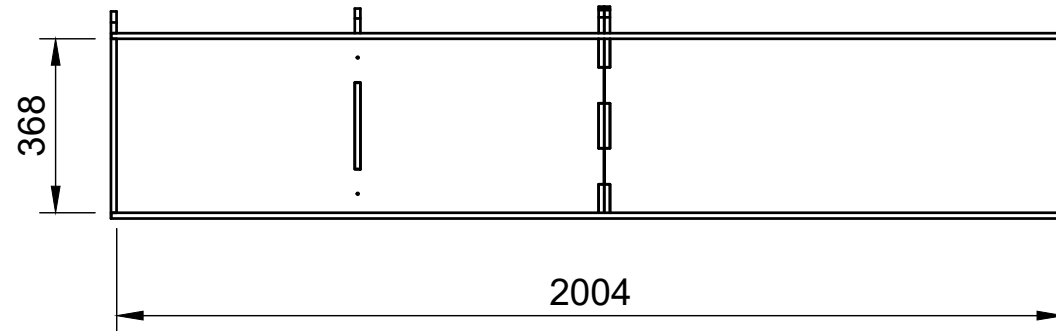

Renault Trafic | 2014on | L1H1 (SWB) | Panel Van
Vauxhall Vivaro | 2014-19 | L1H1 (SWB) | Panel Van
Nissan NV300 | 2016on | L1H1 (SWB) | Panel Van
Fiat Talento | 2016-20 | L1H1 (SWB) | Panel Van

Combo No.1 | FF 272mm

SKU: TVN_14_L1_C1_FF272

Page 3 - Internal Dimensions

All units in mm

Plywood thickness = 12mm

Notes

- All units on this page are internal.

YOKE VANS

info@yoke-van-kits.co.uk

0208 132 9221

© 2023 Yoke CNC LTD