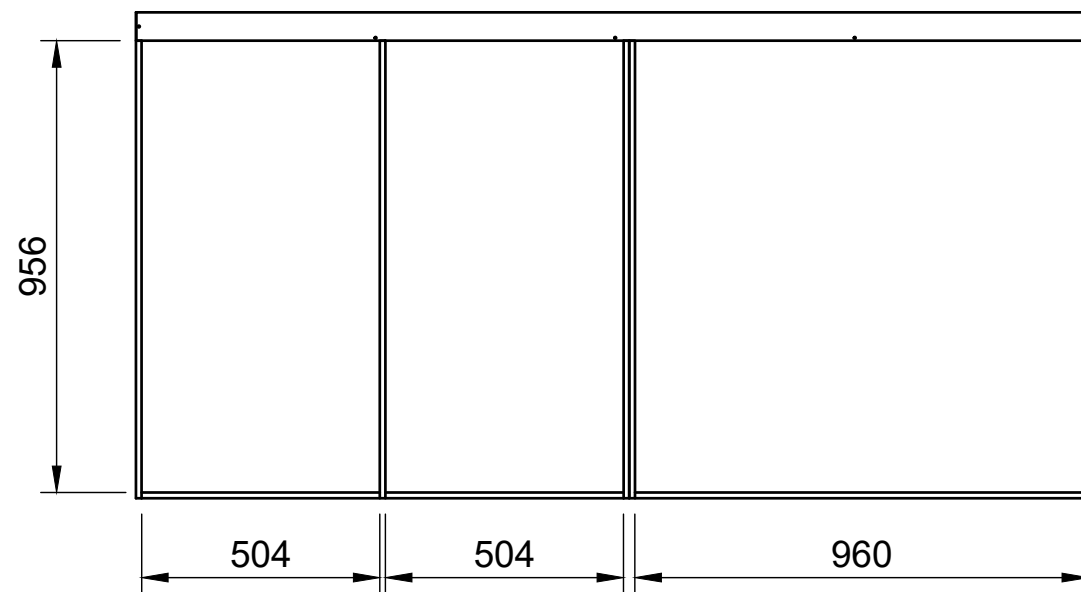

Renault Trafic | 2014on | L1H1 (SWB) | Panel Van
Vauxhall Vivaro | 2014-19 | L1H1 (SWB) | Panel Van
Nissan NV300 | 2016on | L1H1 (SWB) | Panel Van
Fiat Talento | 2016-20 | L1H1 (SWB) | Panel Van

Combo No.1 | FF 272mm

SKU: TVN_14_L1_C1_FF272

Page 3 - Internal Dimensions

All units in mm

Plywood thickness = 12mm

Notes

- All units on this page are internal.

YOKE VANS

info@yoke-van-kits.co.uk

0208 132 9221

© 2023 Yoke CNC LTD