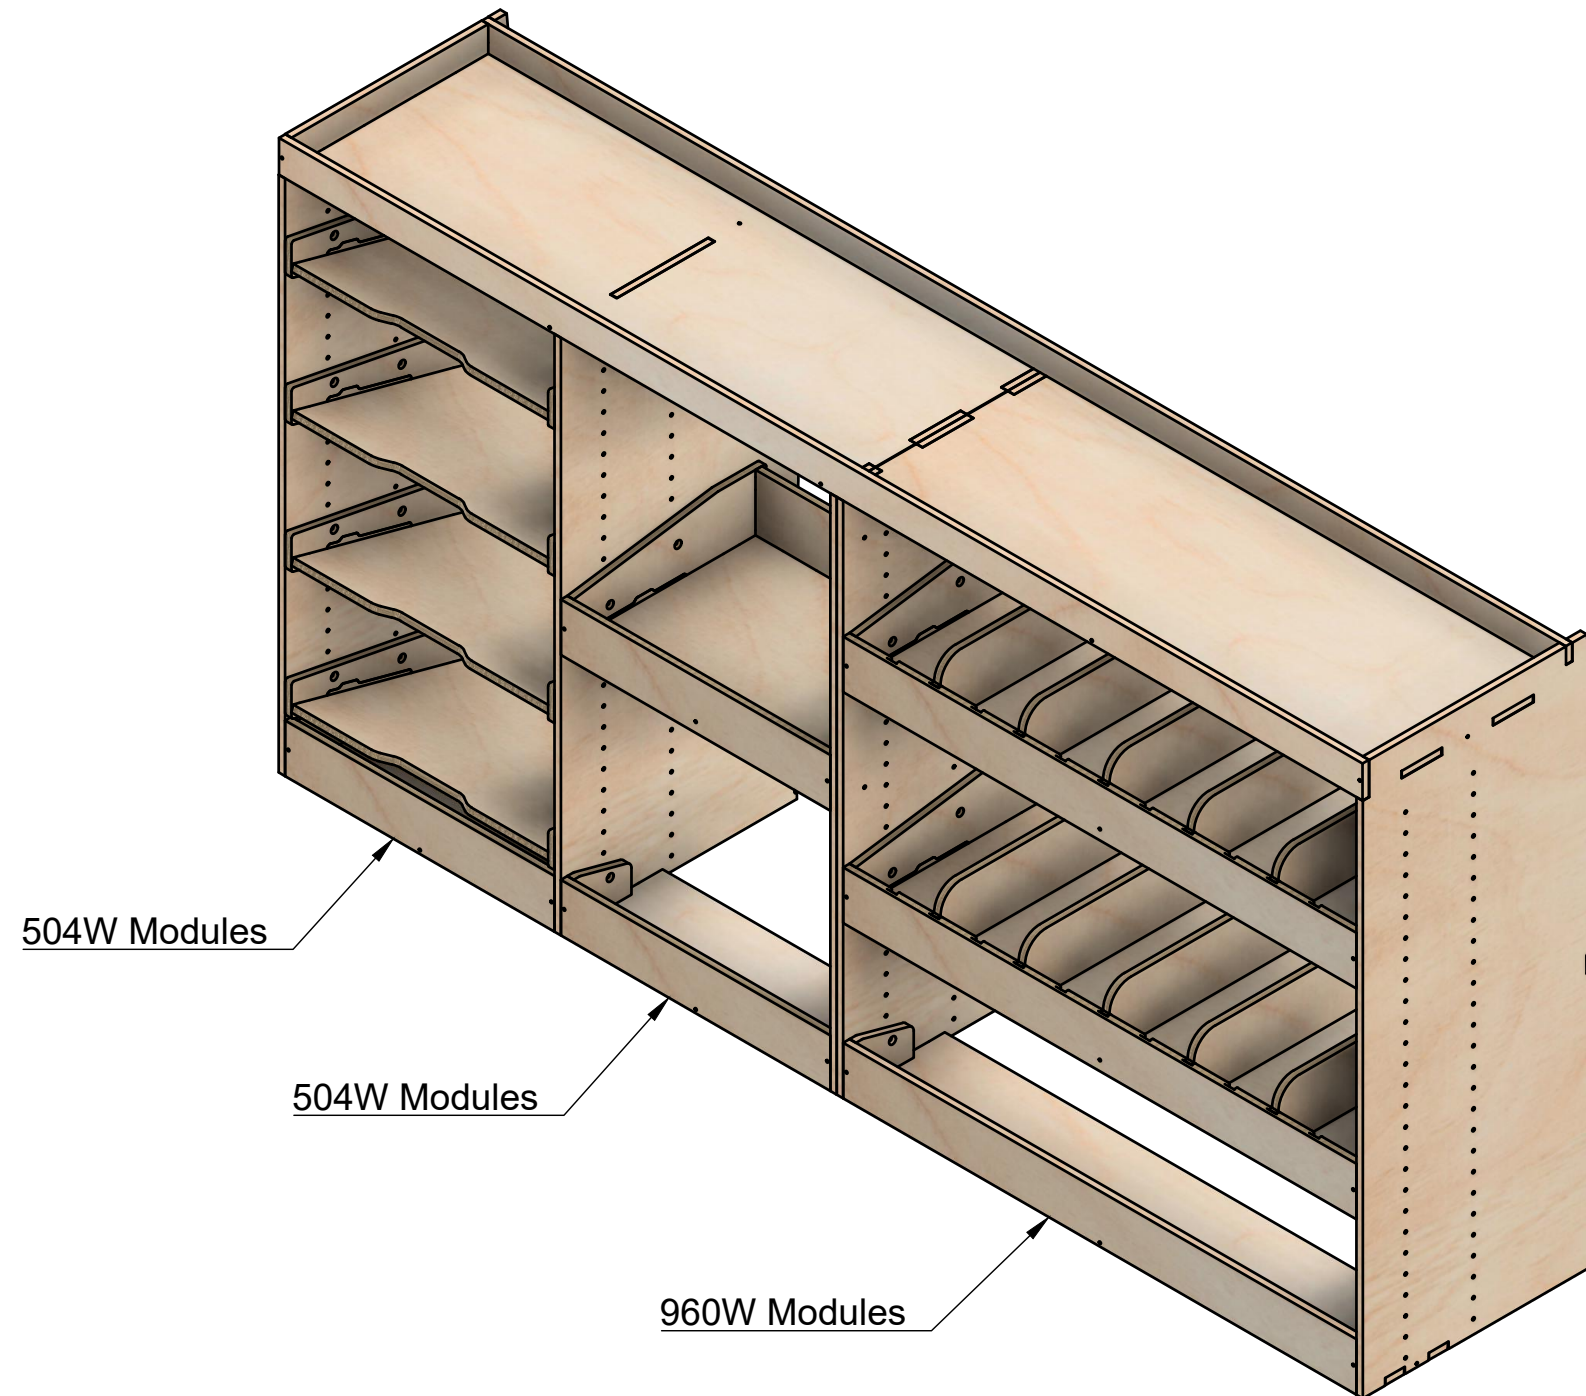

Renault Trafic | 2014on | L1H1 (SWB) | Panel Van
Vauxhall Vivaro | 2014-19 | L1H1 (SWB) | Panel Van
Nissan NV300 | 2016on | L1H1 (SWB) | Panel Van
Fiat Talento | 2016-20 | L1H1 (SWB) | Panel Van

Combo No.1 | FF 272mm

SKU: TVN_14_L1_C1_FF272

Page 1 - Overview

All units in mm

Plywood thickness = 12mm

Notes

- Designed to fit on top of a 272mm high false floor.

YOKE VANS
info@yoke-van-kits.co.uk
0208 132 9221

© 2023 Yoke CNC LTD