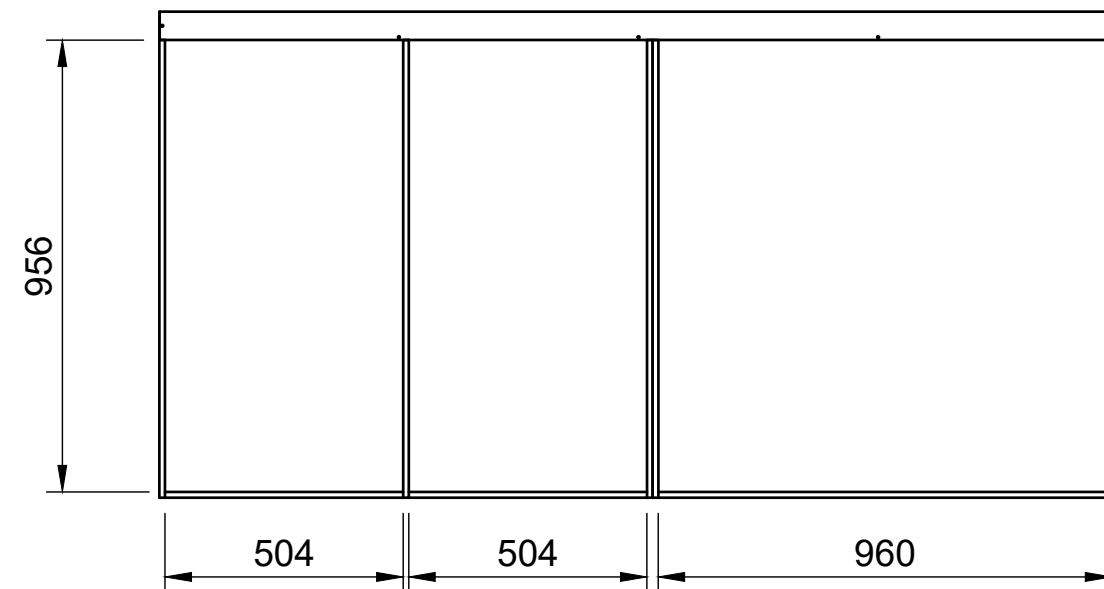

Renault Trafic | 2014on | L1H1 (SWB) | Panel Van
Vauxhall Vivaro | 2014-19 | L1H1 (SWB) | Panel Van
Nissan NV300 | 2016on | L1H1 (SWB) | Panel Van
Fiat Talento | 2016-20 | L1H1 (SWB) | Panel Van

Combo No.8 | FF 272mm

SKU: TVN_14_L1_C8_FF272

Page 3 - Internal Dimensions

All units in mm

Plywood thickness = 12mm

Notes

- All dimensions on this page are internal.

YOKE VANS
info@yoke-van-kits.co.uk
0208 132 9221

© 2023 Yoke CNC LTD