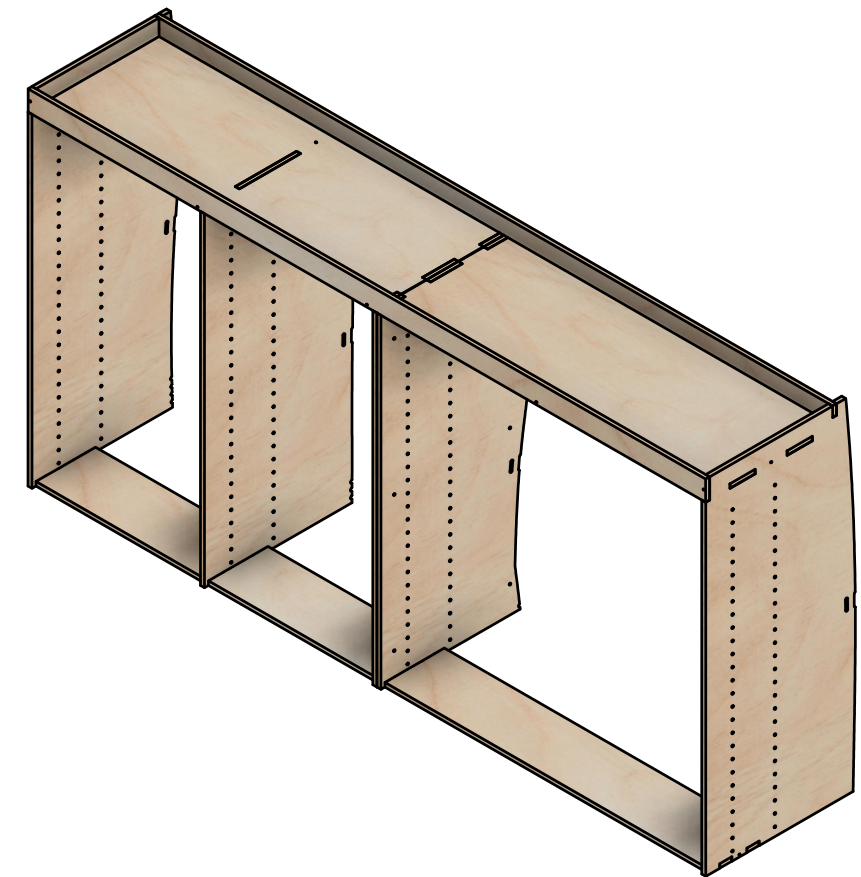

Renault Trafic | 2014on | L1H1 (SWB) | Panel Van
Vauxhall Vivaro | 2014-19 | L1H1 (SWB) | Panel Van
Nissan NV300 | 2016on | L1H1 (SWB) | Panel Van
Fiat Talento | 2016-20 | L1H1 (SWB) | Panel Van

Combo No.8 | FF 272mm

SKU: TVN_14_L1_C8_FF272

Page 3 - Internal Dimensions

All units in mm

Plywood thickness = 12mm

Notes

- All dimensions on this page are internal.

YOKE VANS
info@yoke-van-kits.co.uk
0208 132 9221

© 2023 Yoke CNC LTD