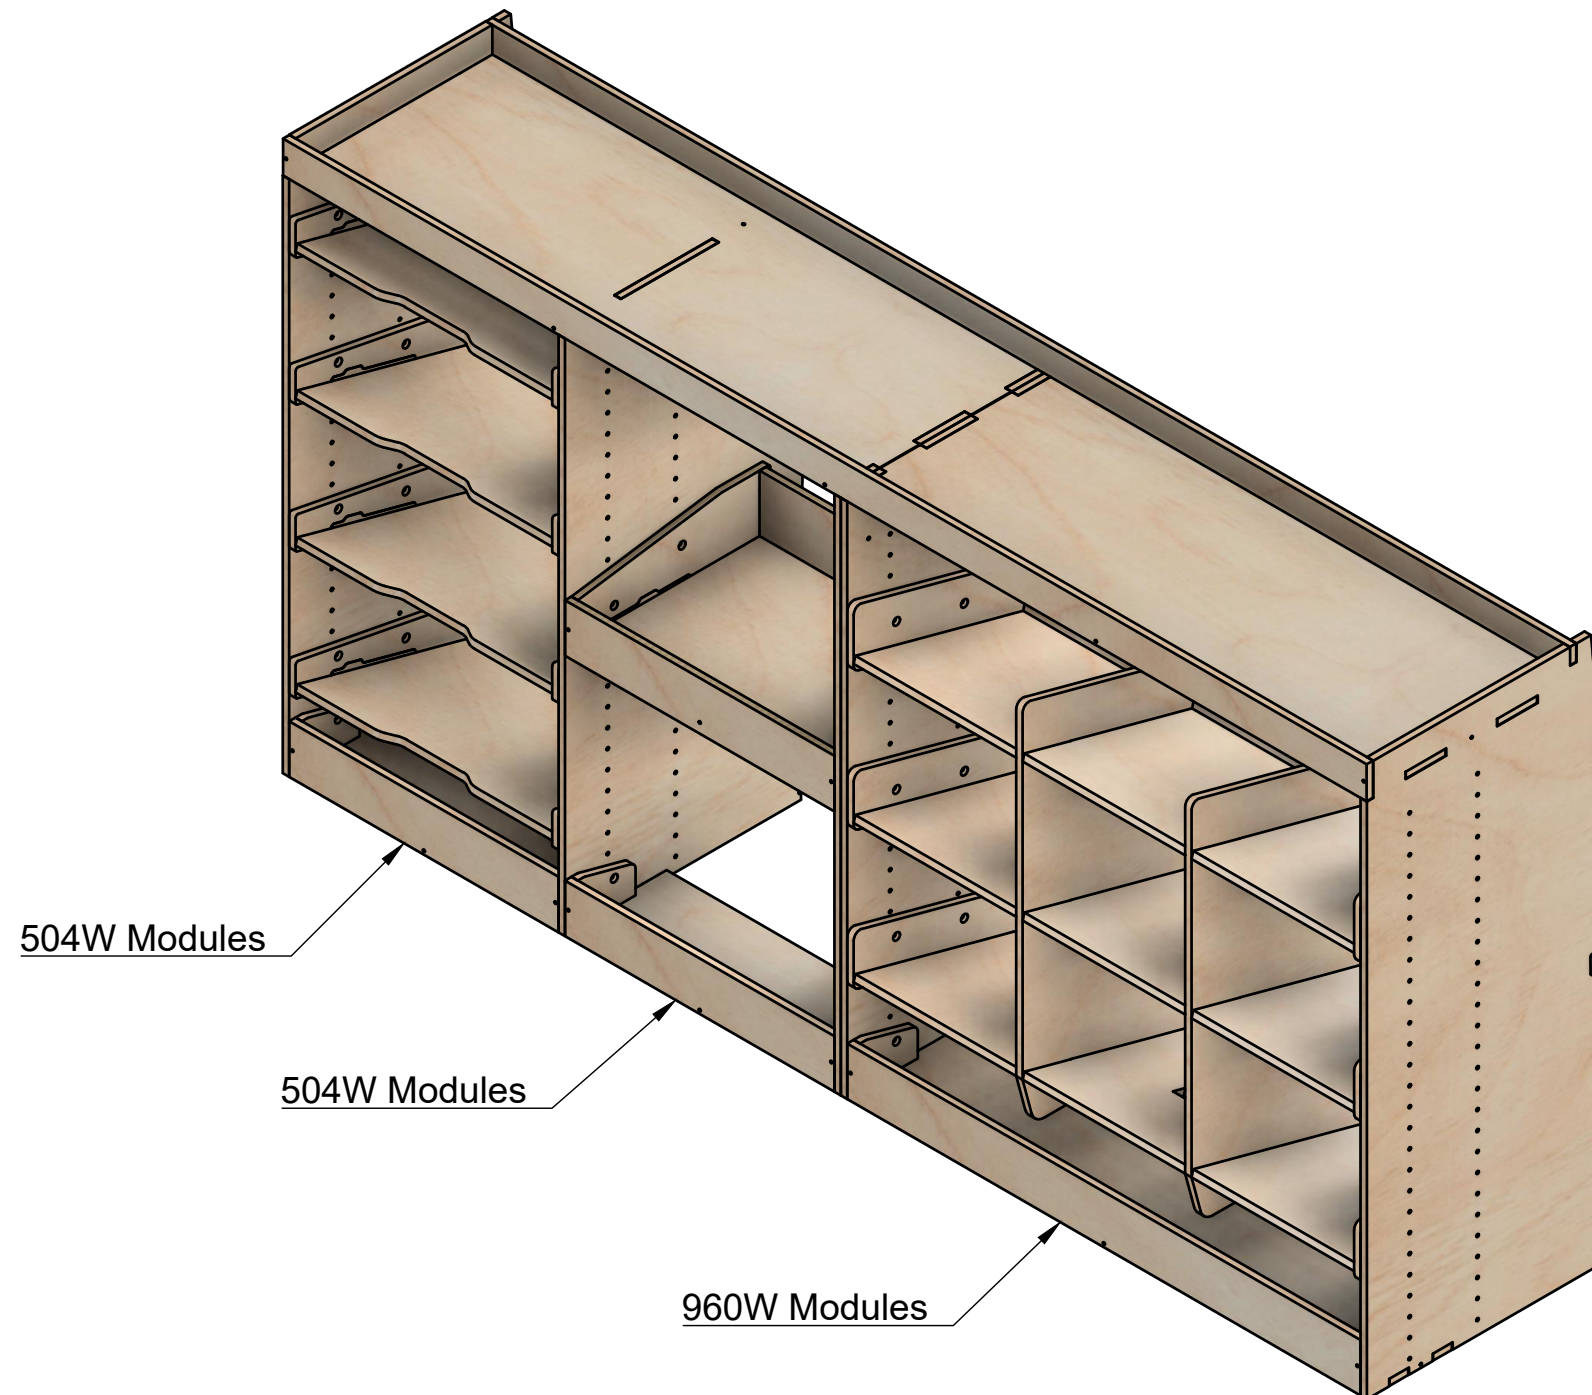

Renault Trafic | 2014on | L1H1 (SWB) | Panel Van
Vauxhall Vivaro | 2014-19 | L1H1 (SWB) | Panel Van
Nissan NV300 | 2016on | L1H1 (SWB) | Panel Van
Fiat Talento | 2016-20 | L1H1 (SWB) | Panel Van

Combo No.8 | FF 272mm

SKU: TVN_14_L1_C8_FF272

Page 1 - Overview

All units in mm

Plywood thickness = 12mm

Notes

- Designed to sit on top of a 272mm high false floor.

YOKE VANS
info@yoke-van-kits.co.uk
0208 132 9221

© 2023 Yoke CNC LTD