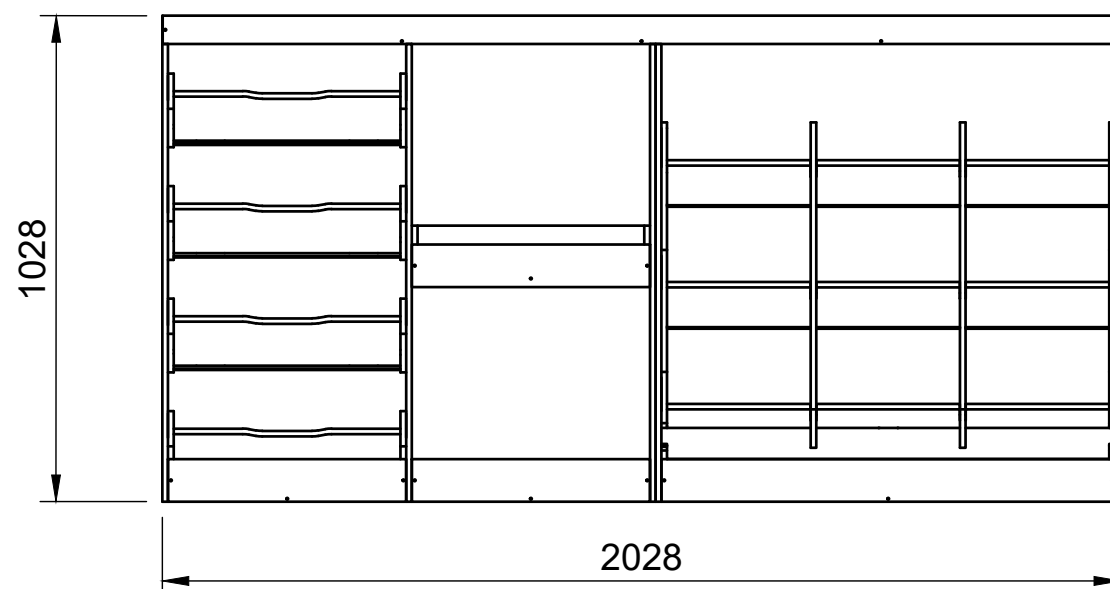

Renault Trafic | 2014on | L1H1 (SWB) | Panel Van
Vauxhall Vivaro | 2014-19 | L1H1 (SWB) | Panel Van
Nissan NV300 | 2016on | L1H1 (SWB) | Panel Van
Fiat Talento | 2016-20 | L1H1 (SWB) | Panel Van

Combo No.8 | FF 272mm

SKU: TVN_14_L1_C8_FF272

Page 2 - External Dimensions

All units in mm

Plywood thickness = 12mm

Notes

- All dimensions on this page are external.

YOKE VANS
info@yoke-van-kits.co.uk
0208 132 9221

© 2023 Yoke CNC LTD