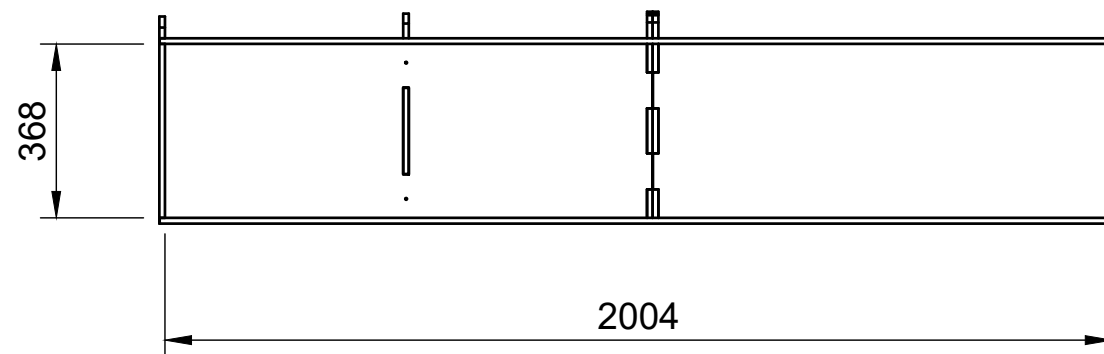

Renault Trafic | 2014on | L1H1 (SWB) | Panel Van
Vauxhall Vivaro | 2014-19 | L1H1 (SWB) | Panel Van
Nissan NV300 | 2016on | L1H1 (SWB) | Panel Van
Fiat Talento | 2016-20 | L1H1 (SWB) | Panel Van

Combo No.8 | FF 272mm

SKU: TVN_14_L1_C8_FF272

Page 3 - Internal Dimensions

All units in mm

Plywood thickness = 12mm

Notes

- All dimensions on this page are internal.

YOKE VANS
info@yoke-van-kits.co.uk
0208 132 9221

© 2023 Yoke CNC LTD