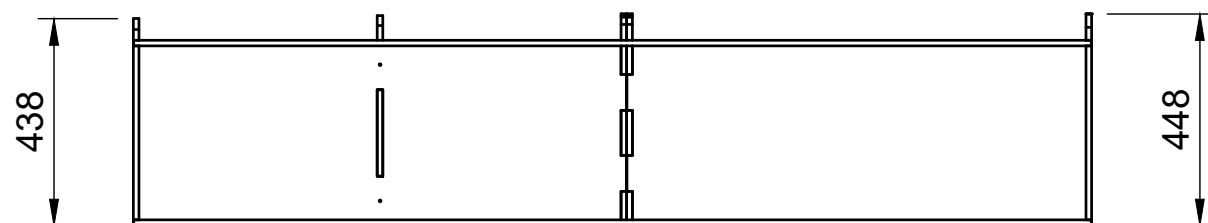

SKU: TVN_14_L1_C8_FF272

Page 2 - External Dimensions

All units in mm

Plywood thickness = 12mm

Notes

- All dimensions on this page are external.

YOKE VANS
info@yoke-van-kits.co.uk
0208 132 9221

© 2023 Yoke CNC LTD