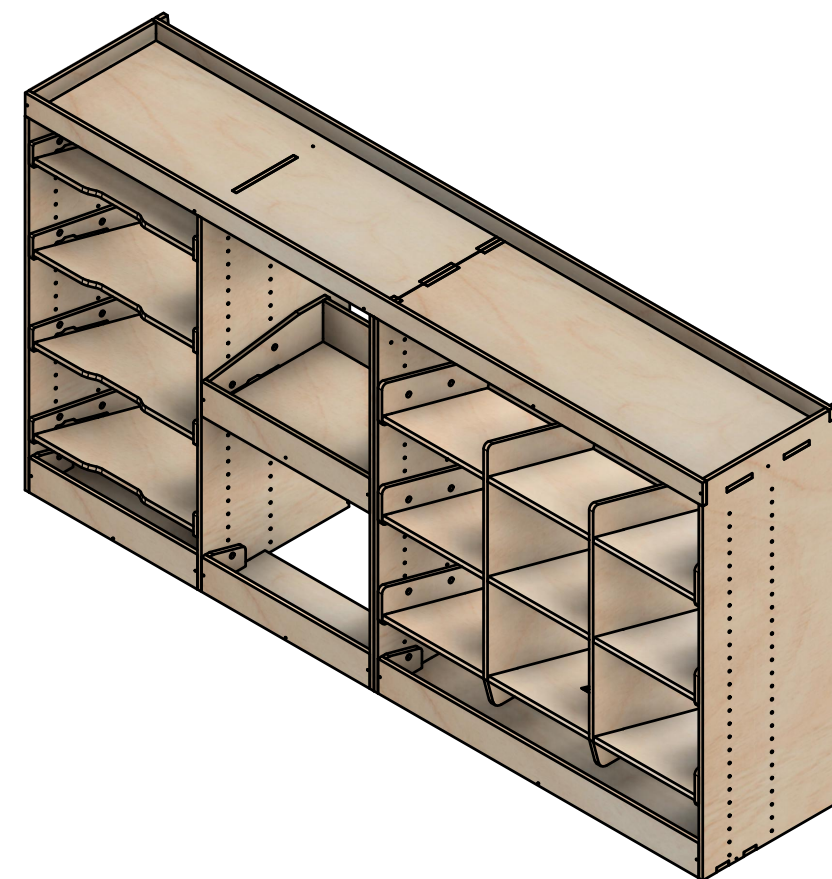

Renault Trafic | 2014on | L1H1 (SWB) | Panel Van
Vauxhall Vivaro | 2014-19 | L1H1 (SWB) | Panel Van
Nissan NV300 | 2016on | L1H1 (SWB) | Panel Van
Fiat Talento | 2016-20 | L1H1 (SWB) | Panel Van

Combo No.8 | FF 272mm

SKU: TVN_14_L1_C8_FF272

Page 2 - External Dimensions

All units in mm

Plywood thickness = 12mm

Notes

- All dimensions on this page are external.

YOKE VANS
info@yoke-van-kits.co.uk
0208 132 9221

© 2023 Yoke CNC LTD