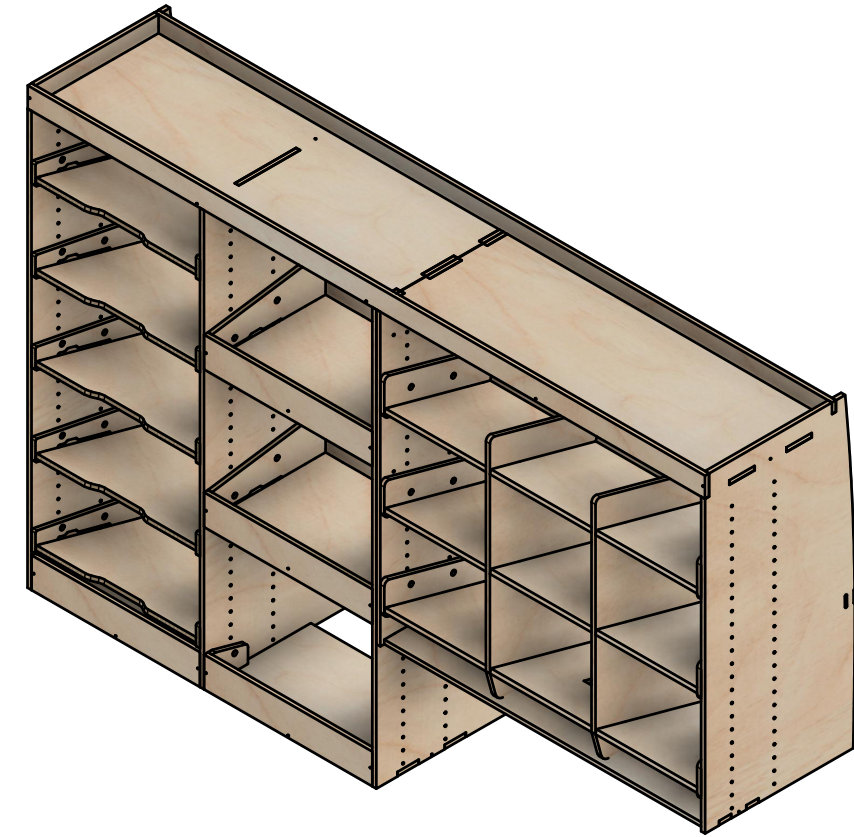

Renault Trafic | 2014on | L1H1 (SWB) | Panel Van
Vauxhall Vivaro | 2014-19 | L1H1 (SWB) | Panel Van
Nissan NV300 | 2016on | L1H1 (SWB) | Panel Van
Fiat Talento | 2016-20 | L1H1 (SWB) | Panel Van

Combo No.9 | HLFF 374mm

SKU: TVN_14_L1_C9_HF374

Page 2 - External Dimensions

All units in mm

Plywood thickness = 12mm

Notes

- All dimensions on this page are external.

YOKE VANS

info@yoke-van-kits.co.uk

0208 132 9221

© 2023 Yoke CNC LTD