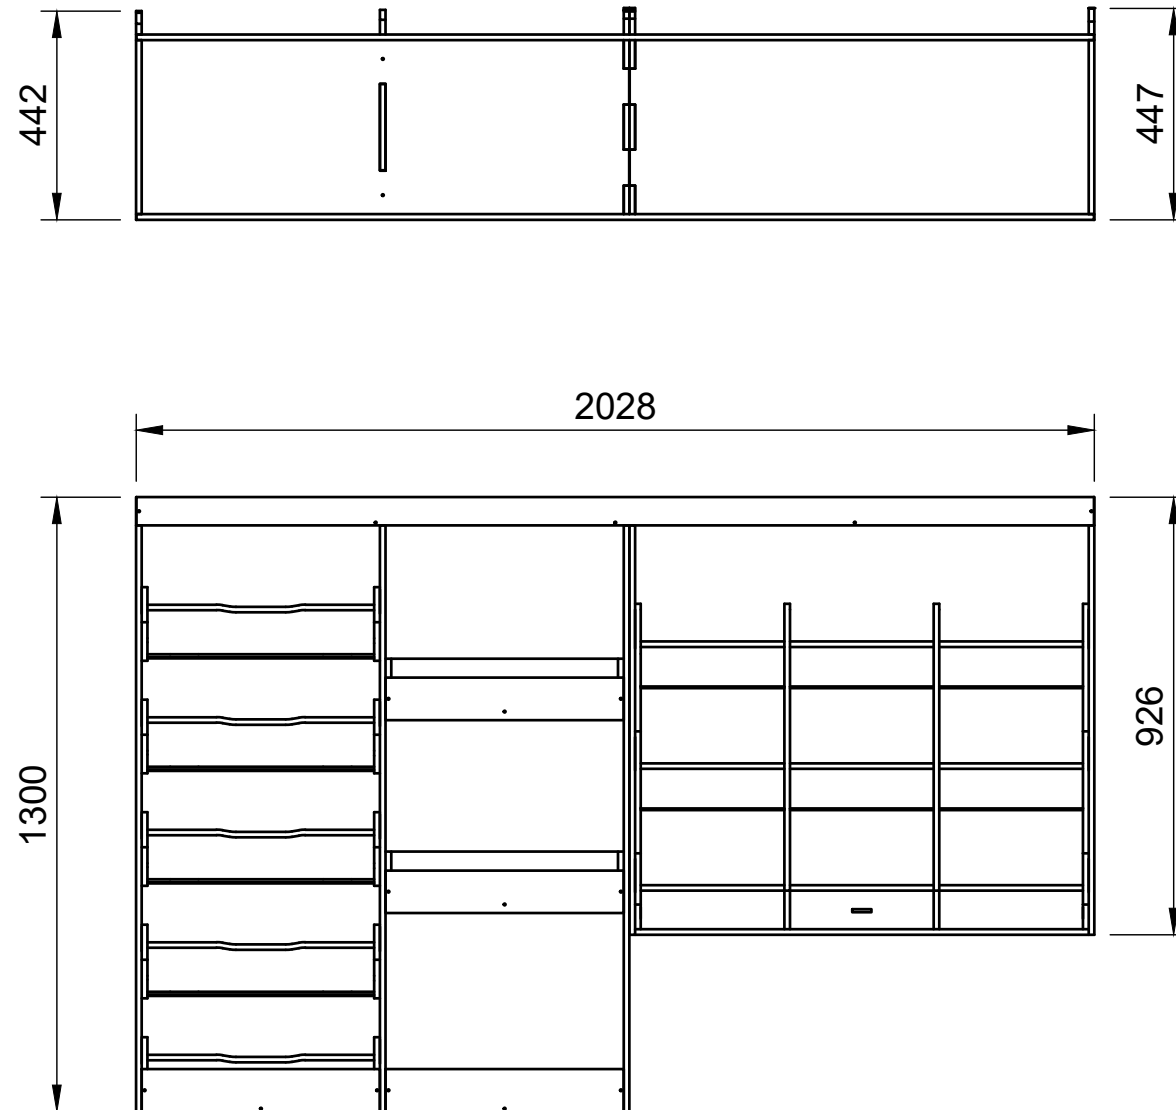

Renault Trafic | 2014on | L1H1 (SWB) | Panel Van
Vauxhall Vivaro | 2014-19 | L1H1 (SWB) | Panel Van
Nissan NV300 | 2016on | L1H1 (SWB) | Panel Van
Fiat Talento | 2016-20 | L1H1 (SWB) | Panel Van

Combo No.9 | HLFF 374mm

SKU: TVN_14_L1_C9_HF374

Page 2 - External Dimensions

All units in mm

Plywood thickness = 12mm

Notes

- All dimensions on this page are external.

YOKE VANS

info@yoke-van-kits.co.uk

0208 132 9221

© 2023 Yoke CNC LTD