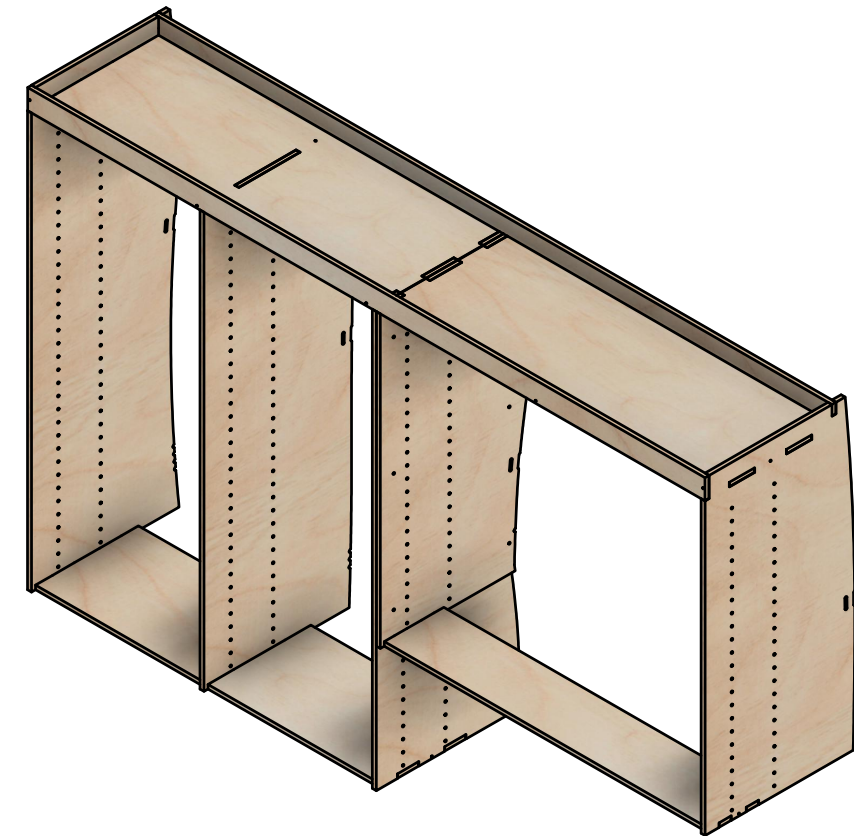

Renault Trafic | 2014on | L1H1 (SWB) | Panel Van
Vauxhall Vivaro | 2014-19 | L1H1 (SWB) | Panel Van
Nissan NV300 | 2016on | L1H1 (SWB) | Panel Van
Fiat Talento | 2016-20 | L1H1 (SWB) | Panel Van

Combo No.9 | HLFF 374mm

SKU: TVN_14_L1_C9_HF374

Page 3 - Internal Dimensions

All units in mm

Plywood thickness = 12mm

Notes

- All dimensions on this page are internal.

YOKE VANS
info@yoke-van-kits.co.uk
0208 132 9221

© 2023 Yoke CNC LTD