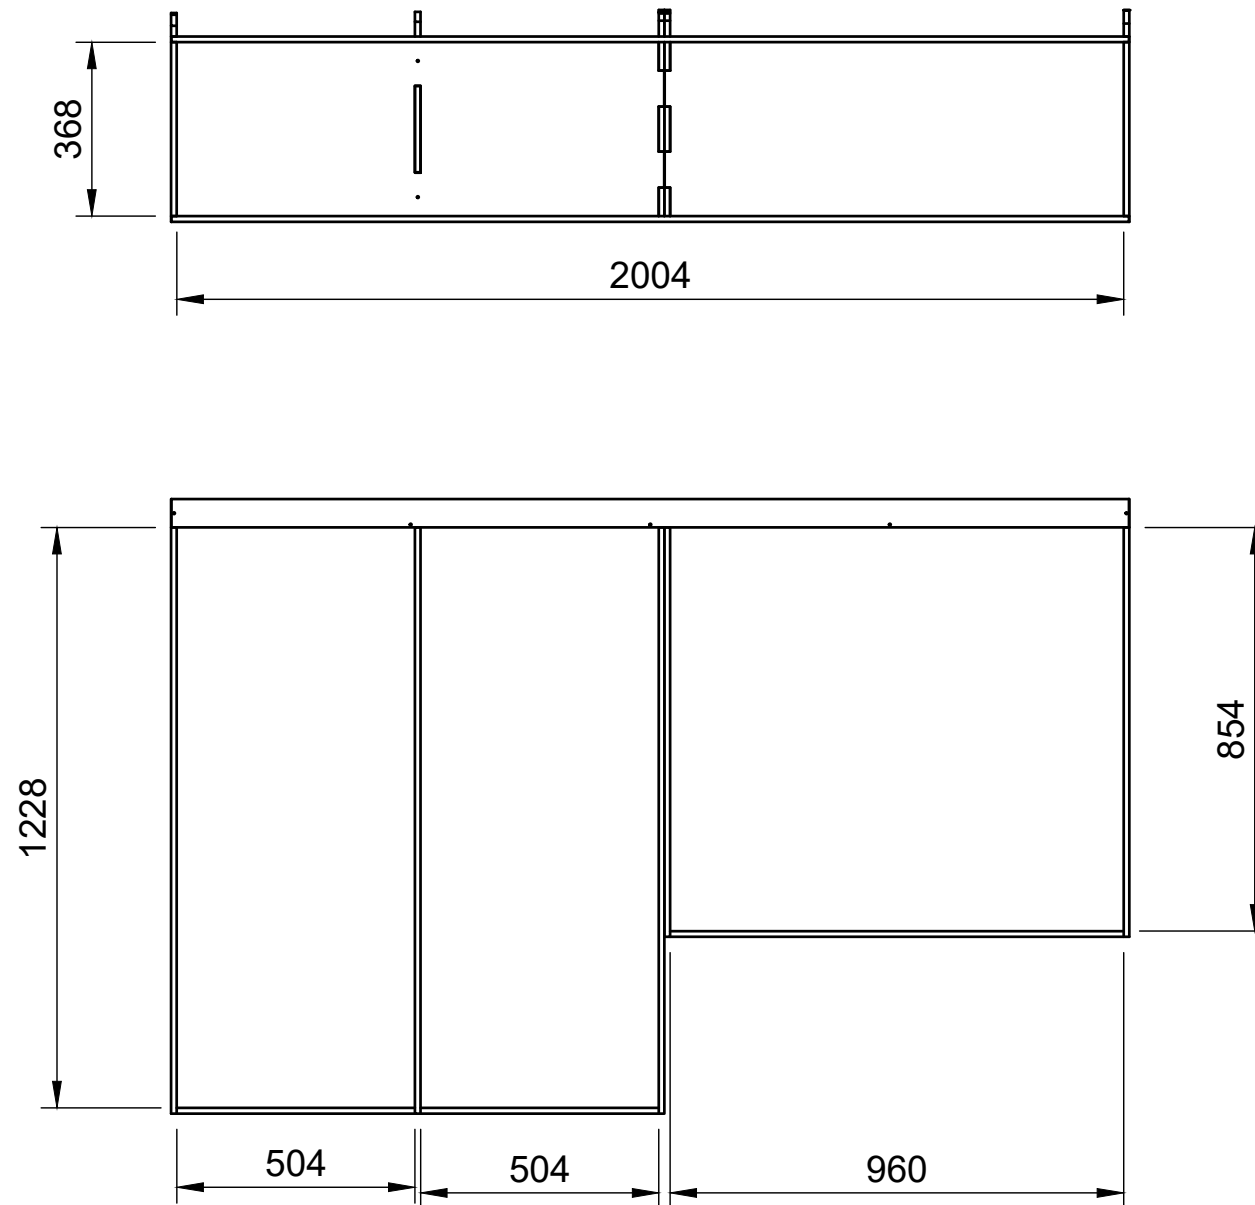

Renault Trafic | 2014on | L1H1 (SWB) | Panel Van
Vauxhall Vivaro | 2014-19 | L1H1 (SWB) | Panel Van
Nissan NV300 | 2016on | L1H1 (SWB) | Panel Van
Fiat Talento | 2016-20 | L1H1 (SWB) | Panel Van

Combo No.9 | HLFF 374mm

SKU: TVN_14_L1_C9_HF374

Page 3 - Internal Dimensions

All units in mm

Plywood thickness = 12mm

Notes

- All dimensions on this page are internal.

YOKE VANS
info@yoke-van-kits.co.uk
0208 132 9221

© 2023 Yoke CNC LTD