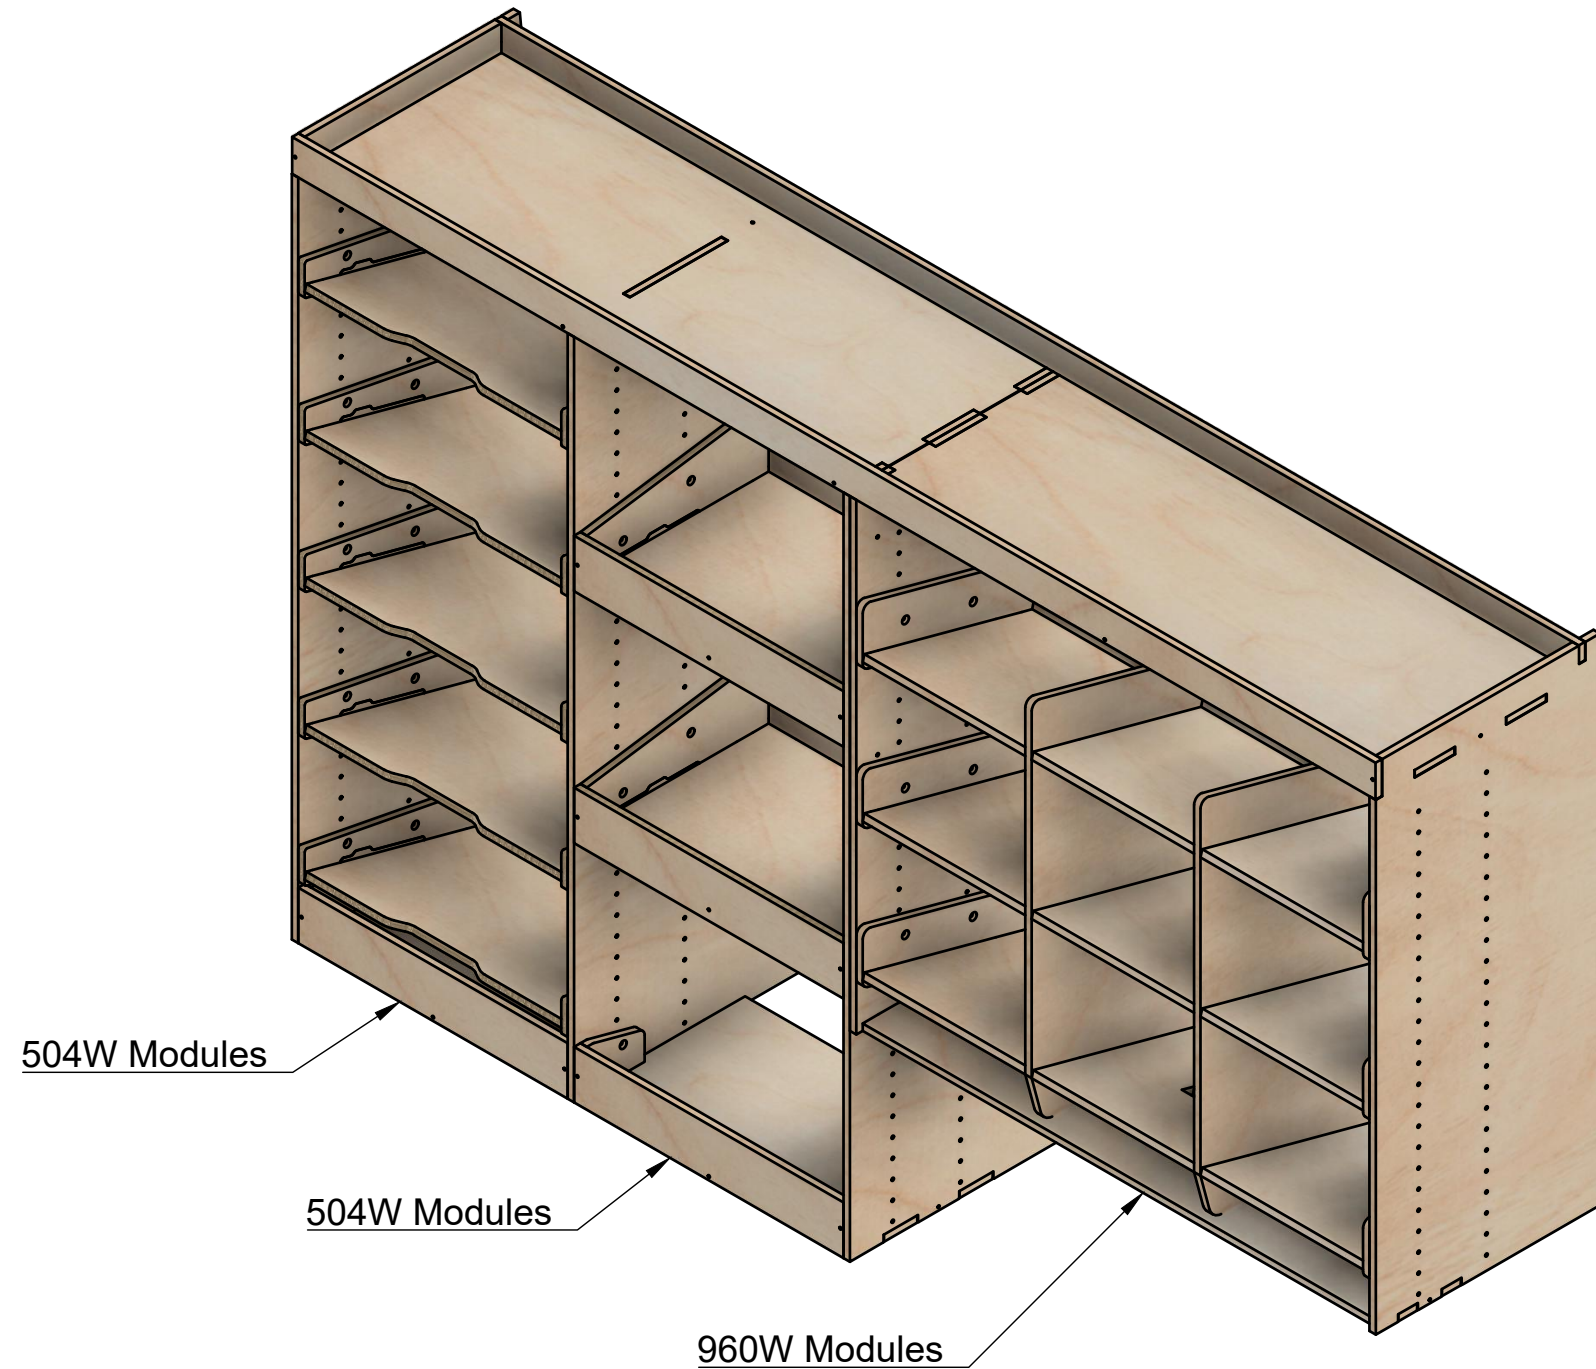

Renault Trafic | 2014on | L1H1 (SWB) | Panel Van
Vauxhall Vivaro | 2014-19 | L1H1 (SWB) | Panel Van
Nissan NV300 | 2016on | L1H1 (SWB) | Panel Van
Fiat Talento | 2016-20 | L1H1 (SWB) | Panel Van

Combo No.9 | HLFF 374mm

SKU: TVN_14_L1_C9_HF374

Page 1 - Overview

All units in mm

Plywood thickness = 12mm

Notes

- Euro container module has set-spacing.
- All other modules have up/down adjustability.

YOKE VANS

info@yoke-van-kits.co.uk