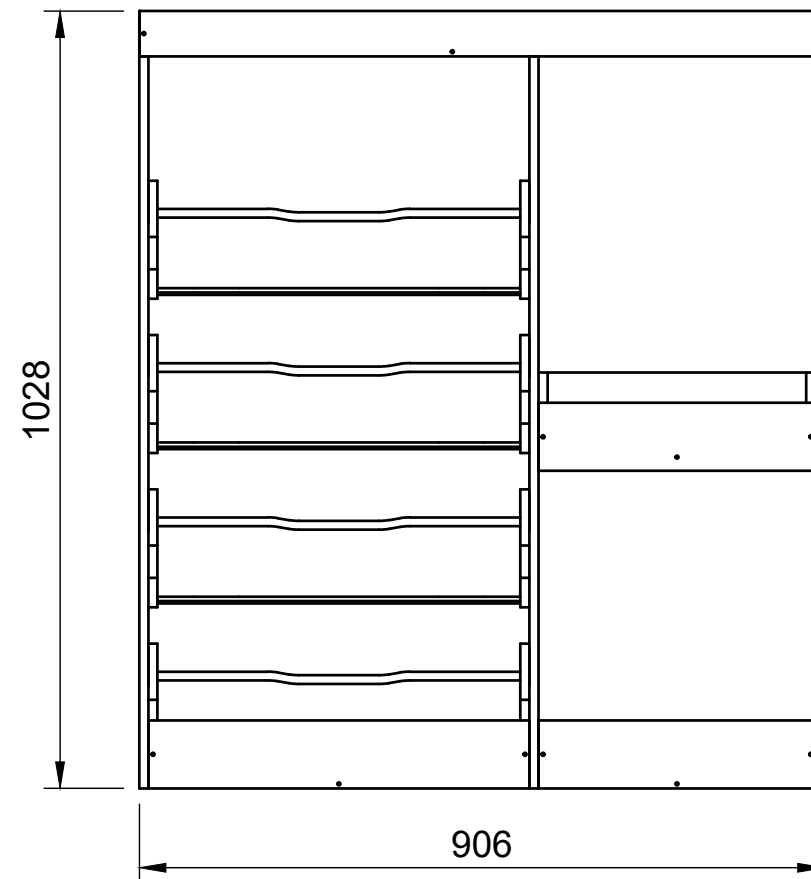

SKU: TVN_14_L1_PSL_DUOA_F272

Page 1 - Overview

All units in mm

Plywood thickness = 12mm

YOKE VANS
info@yoke-van-kits.co.uk
0208 132 9221

© 2023 Yoke CNC LTD

Renault Trafic | 2014on | L1H1 (SWB) | Panel Van
Vauxhall Vivaro | 2014-19 | L1H1 (SWB) | Panel Van
Nissan NV300 | 2016on | L1H1 (SWB) | Panel Van
Fiat Talento | 2016-20 | L1H1 (SWB) | Panel Van

Duo-A | FF272

SKU: TVN_14_L1_PSL_DUOA_F272

Page 2 - External Dimensions

All units in mm
Plywood thickness = 12mm

Notes

- All dimensions on this page are external.

YOKE VANS
info@yoke-van-kits.co.uk
0208 132 9221