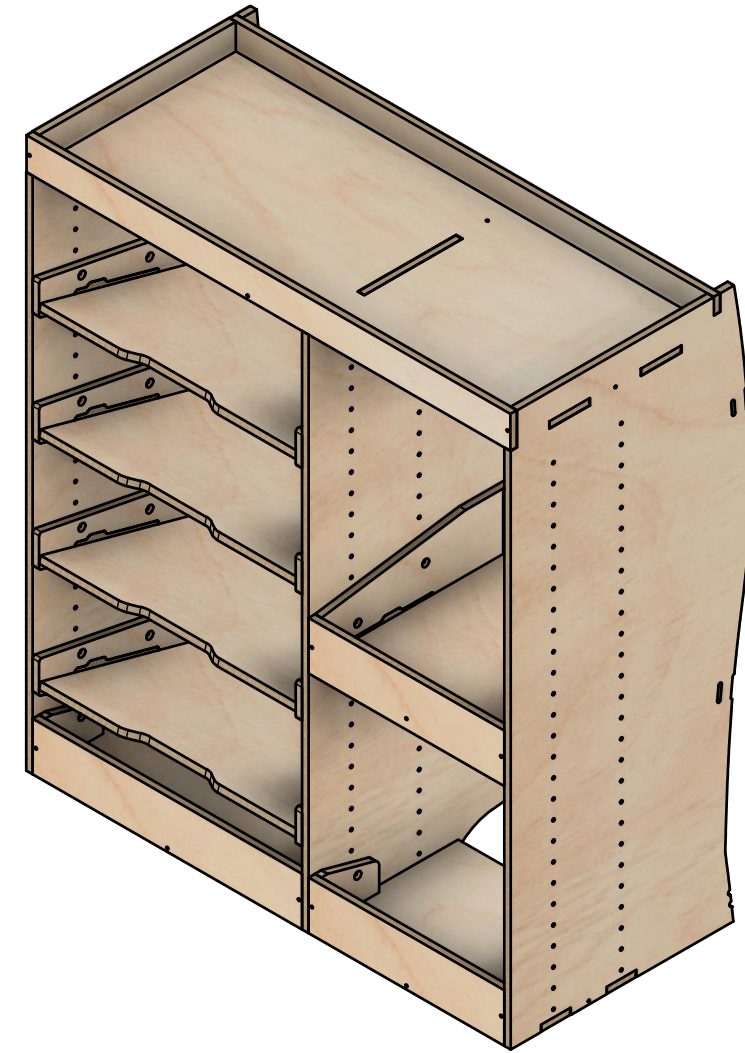

Renault Trafic | 2014on | L1H1 (SWB) | Panel Van
Vauxhall Vivaro | 2014-19 | L1H1 (SWB) | Panel Van
Nissan NV300 | 2016on | L1H1 (SWB) | Panel Van
Fiat Talento | 2016-20 | L1H1 (SWB) | Panel Van

Duo-A | FF272

SKU: TVN_14_L1_PSL_DUOA_F272

Page 1 - Overview

All units in mm

Plywood thickness = 12mm

YOKE VANS
info@yoke-van-kits.co.uk
0208 132 9221

© 2023 Yoke CNC LTD

Renault Trafic | 2014on | L1H1 (SWB) | Panel Van
Vauxhall Vivaro | 2014-19 | L1H1 (SWB) | Panel Van
Nissan NV300 | 2016on | L1H1 (SWB) | Panel Van
Fiat Talento | 2016-20 | L1H1 (SWB) | Panel Van

Duo-A | FF272

SKU: TVN_14_L1_PSL_DUOA_F272

Page 2 - External Dimensions

All units in mm
Plywood thickness = 12mm

Notes

- All dimensions on this page are external.

YOKE VANS
info@yoke-van-kits.co.uk
0208 132 9221