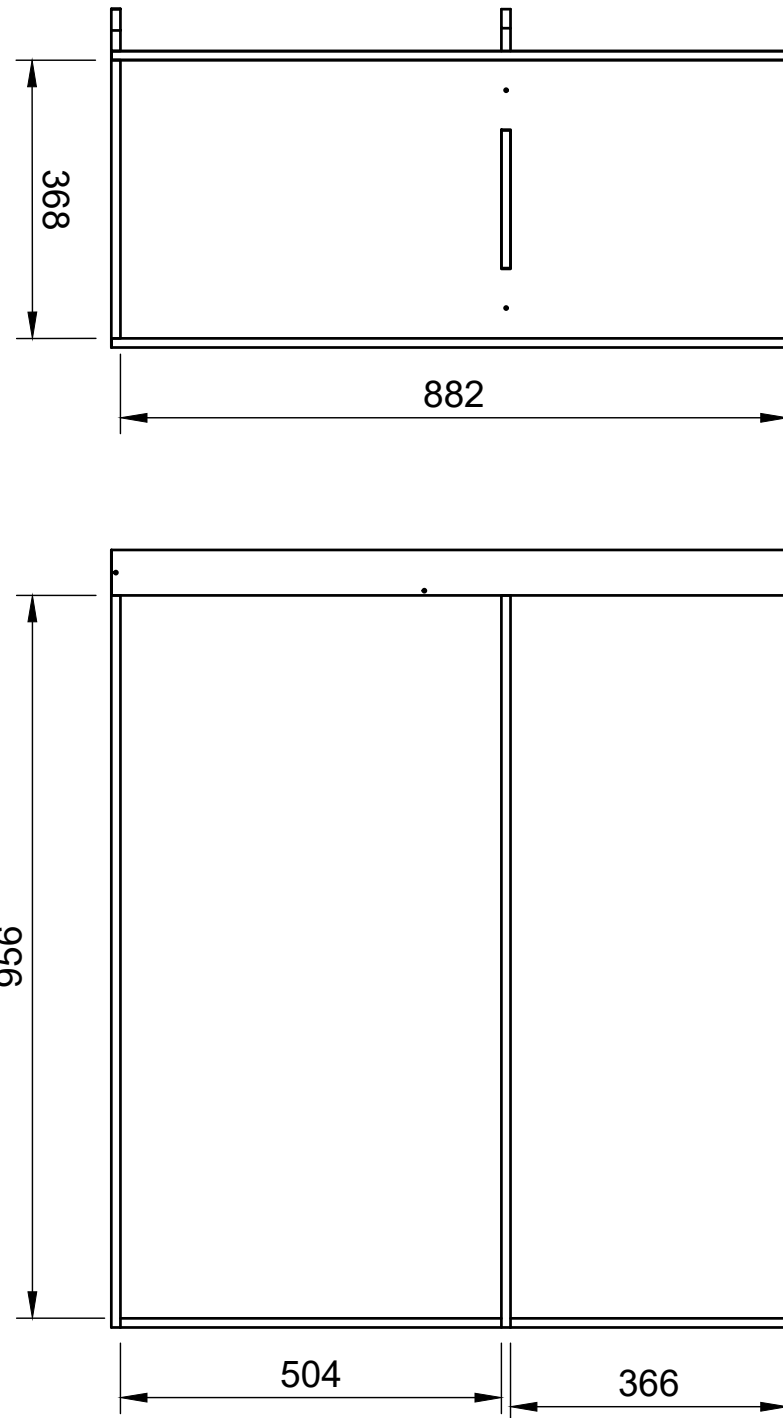

Renault Trafic | 2014on | L1H1 (SWB) | Panel Van
Vauxhall Vivaro | 2014-19 | L1H1 (SWB) | Panel Van
Nissan NV300 | 2016on | L1H1 (SWB) | Panel Van
Fiat Talento | 2016-20 | L1H1 (SWB) | Panel Van

Duo-A | FF272

SKU: TVN_14_L1_PSL_DUOA_F272

Page 3 - Internal Dimensions

All units in mm

Plywood thickness = 12mm

Notes

- All dimensions on this page are internal.

YOKE VANS
info@yoke-van-kits.co.uk
0208 132 9221

© 2023 Yoke CNC LTD