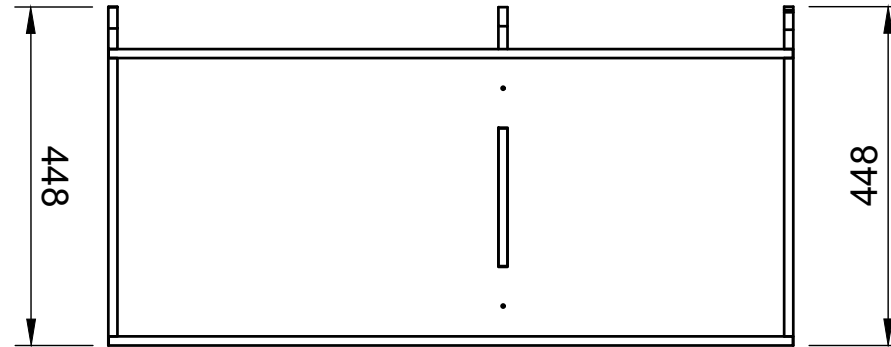

SKU: TVN_14_L1_PSL_DUOA_F272

Page 1 - Overview

All units in mm

Plywood thickness = 12mm

YOKE VANS
info@yoke-van-kits.co.uk
0208 132 9221

© 2023 Yoke CNC LTD

Renault Trafic | 2014on | L1H1 (SWB) | Panel Van
Vauxhall Vivaro | 2014-19 | L1H1 (SWB) | Panel Van
Nissan NV300 | 2016on | L1H1 (SWB) | Panel Van
Fiat Talento | 2016-20 | L1H1 (SWB) | Panel Van

Duo-A | FF272

SKU: TVN_14_L1_PSL_DUOA_F272

Page 2 - External Dimensions

All units in mm
Plywood thickness = 12mm

Notes

- All dimensions on this page are external.

YOKE VANS
info@yoke-van-kits.co.uk
0208 132 9221