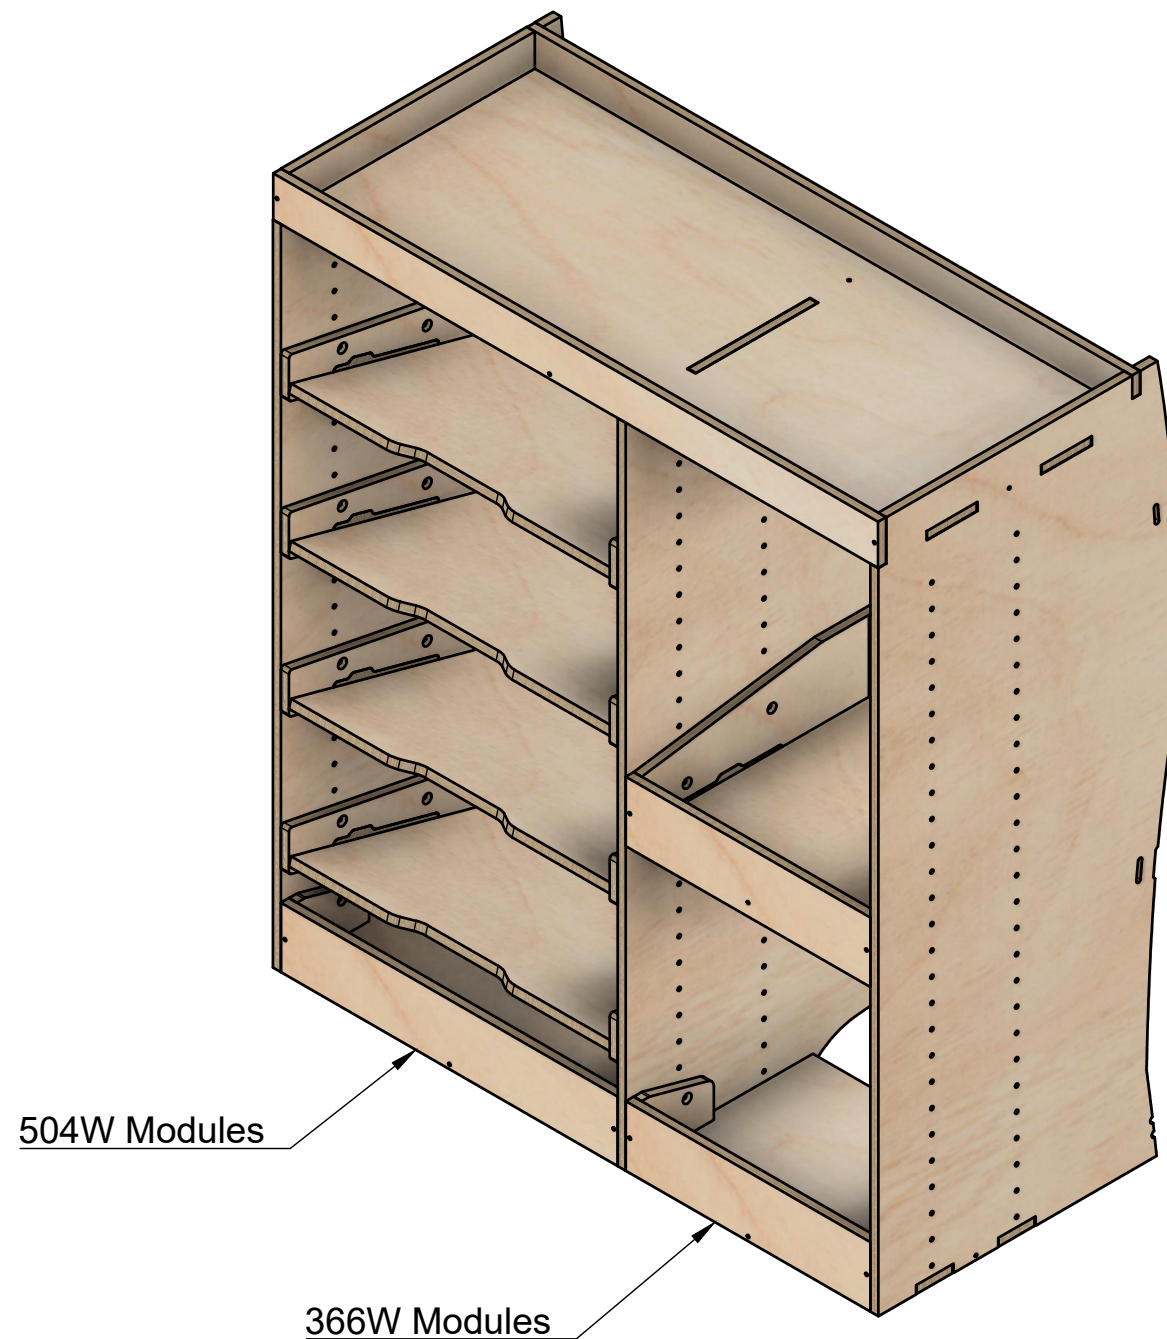

Renault Trafic | 2014on | L1H1 (SWB) | Panel Van
Vauxhall Vivaro | 2014-19 | L1H1 (SWB) | Panel Van
Nissan NV300 | 2016on | L1H1 (SWB) | Panel Van
Fiat Talento | 2016-20 | L1H1 (SWB) | Panel Van

Duo-A | FF272

SKU: TVN_14_L1_PSL_DUOA_F272

Page 1 - Overview

All units in mm

Plywood thickness = 12mm

YOKE VANS
info@yoke-van-kits.co.uk
0208 132 9221

© 2023 Yoke CNC LTD

Renault Trafic | 2014on | L1H1 (SWB) | Panel Van
Vauxhall Vivaro | 2014-19 | L1H1 (SWB) | Panel Van
Nissan NV300 | 2016on | L1H1 (SWB) | Panel Van
Fiat Talento | 2016-20 | L1H1 (SWB) | Panel Van

Duo-A | FF272

SKU: TVN_14_L1_PSL_DUOA_F272

Page 2 - External Dimensions

All units in mm
Plywood thickness = 12mm

Notes

- All dimensions on this page are external.

YOKE VANS
info@yoke-van-kits.co.uk
0208 132 9221