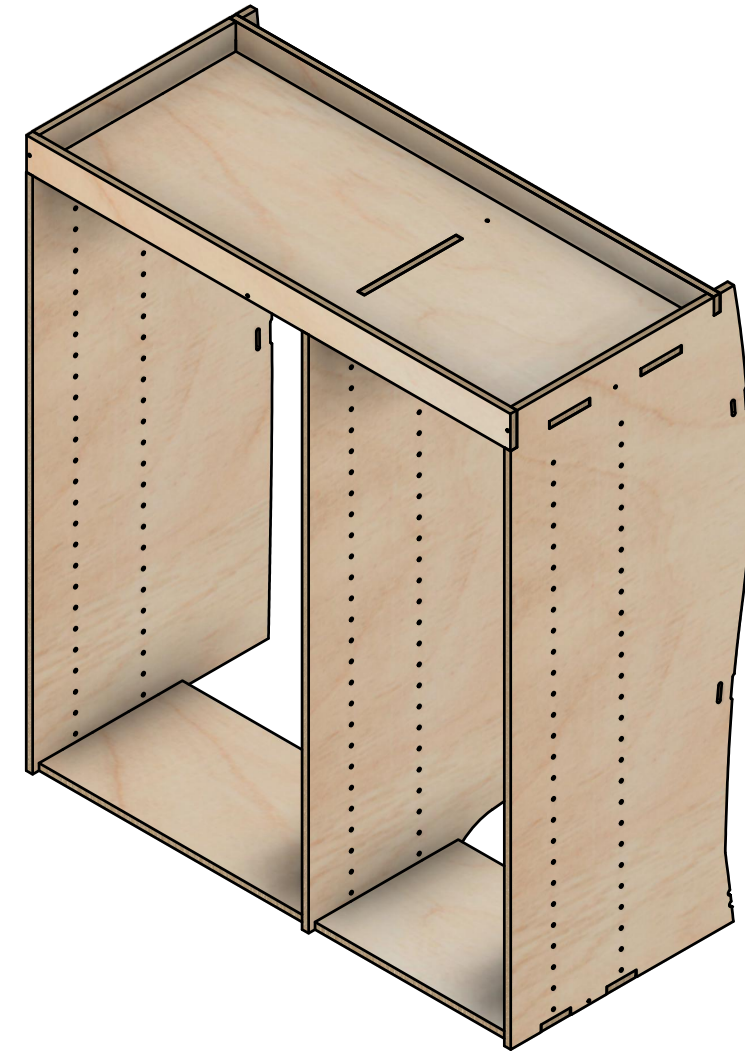

Renault Trafic | 2014on | L1H1 (SWB) | Panel Van
Vauxhall Vivaro | 2014-19 | L1H1 (SWB) | Panel Van
Nissan NV300 | 2016on | L1H1 (SWB) | Panel Van
Fiat Talento | 2016-20 | L1H1 (SWB) | Panel Van

Duo-A | FF272

SKU: TVN_14_L1_PSL_DUOA_F272

Page 3 - Internal Dimensions

All units in mm

Plywood thickness = 12mm

Notes

- All dimensions on this page are internal.

YOKE VANS
info@yoke-van-kits.co.uk
0208 132 9221

© 2023 Yoke CNC LTD