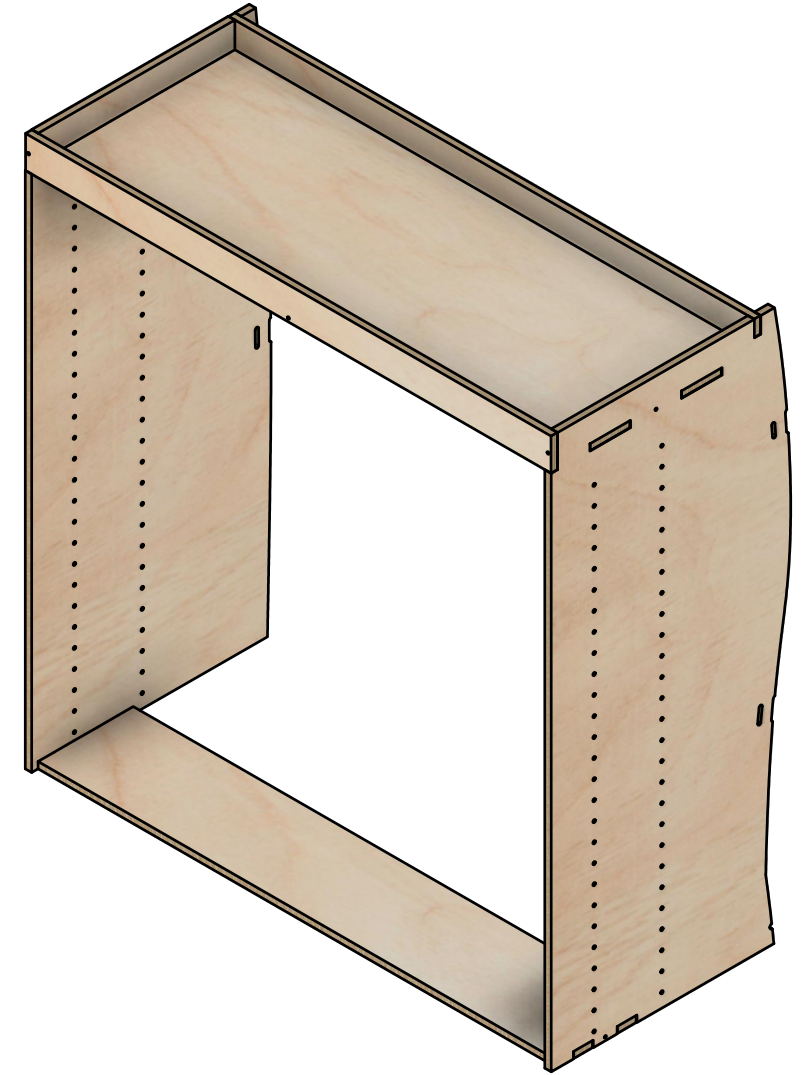

Renault Trafic | 2014on | L1H1 (SWB) | Panel Van
Vauxhall Vivaro | 2014-19 | L1H1 (SWB) | Panel Van
Nissan NV300 | 2016on | L1H1 (SWB) | Panel Van
Fiat Talento | 2016-20 | L1H1 (SWB) | Panel Van

Euro Crate Rack | FF272

SKU: TVN_14_L1_PSL_Euro_F272

Page 3 - Internal Dimensions

All units in mm

Plywood thickness = 12mm

Notes

- All dimensions on this page are internal.

YOKE VANS
info@yoke-van-kits.co.uk
0208 132 9221

© 2023 Yoke CNC LTD