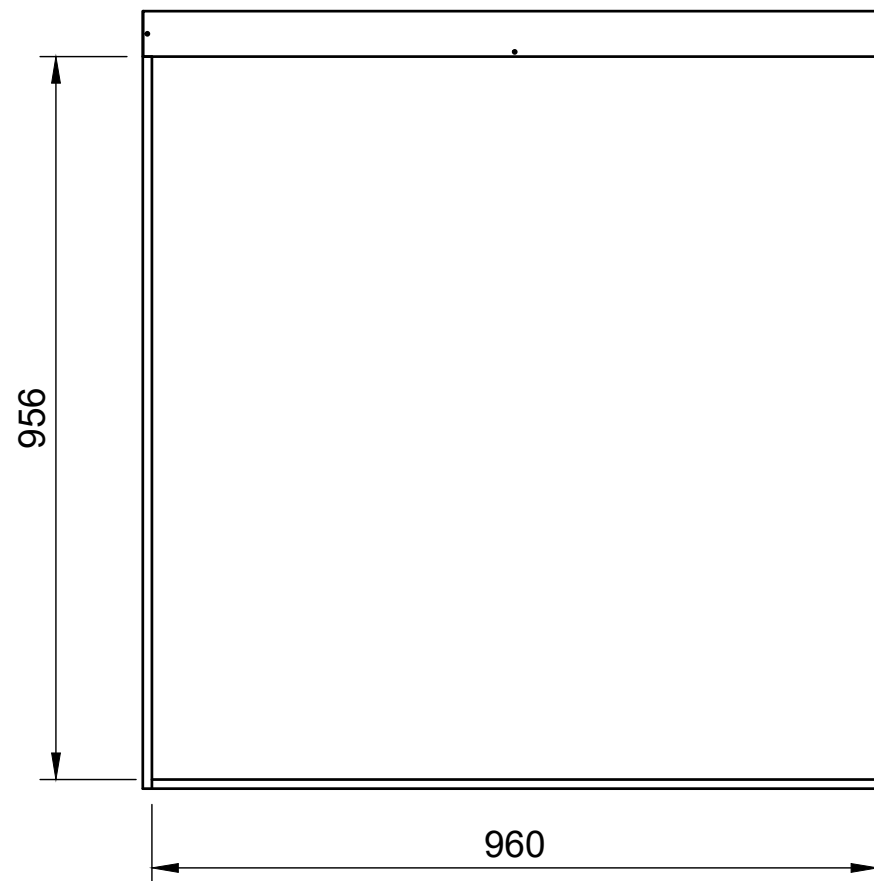

Renault Trafic | 2014on | L1H1 (SWB) | Panel Van
Vauxhall Vivaro | 2014-19 | L1H1 (SWB) | Panel Van
Nissan NV300 | 2016on | L1H1 (SWB) | Panel Van
Fiat Talento | 2016-20 | L1H1 (SWB) | Panel Van

Euro Crate Rack | FF272

SKU: TVN_14_L1_PSL_Euro_F272

Page 3 - Internal Dimensions

All units in mm

Plywood thickness = 12mm

Notes

- All dimensions on this page are internal.

YOKE VANS
info@yoke-van-kits.co.uk
0208 132 9221

© 2023 Yoke CNC LTD