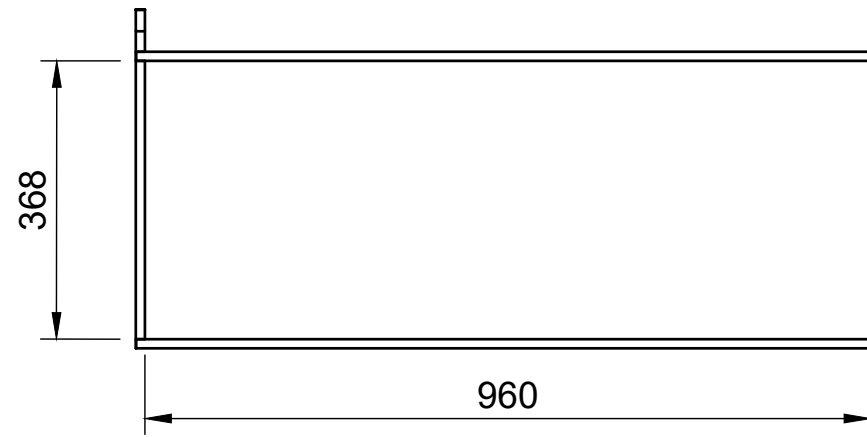

Renault Trafic | 2014on | L1H1 (SWB) | Panel Van
Vauxhall Vivaro | 2014-19 | L1H1 (SWB) | Panel Van
Nissan NV300 | 2016on | L1H1 (SWB) | Panel Van
Fiat Talento | 2016-20 | L1H1 (SWB) | Panel Van

Euro Crate Rack | FF272

SKU: TVN_14_L1_PSL_Euro_F272

Page 3 - Internal Dimensions

All units in mm

Plywood thickness = 12mm

Notes

- All dimensions on this page are internal.

YOKE VANS
info@yoke-van-kits.co.uk
0208 132 9221

© 2023 Yoke CNC LTD