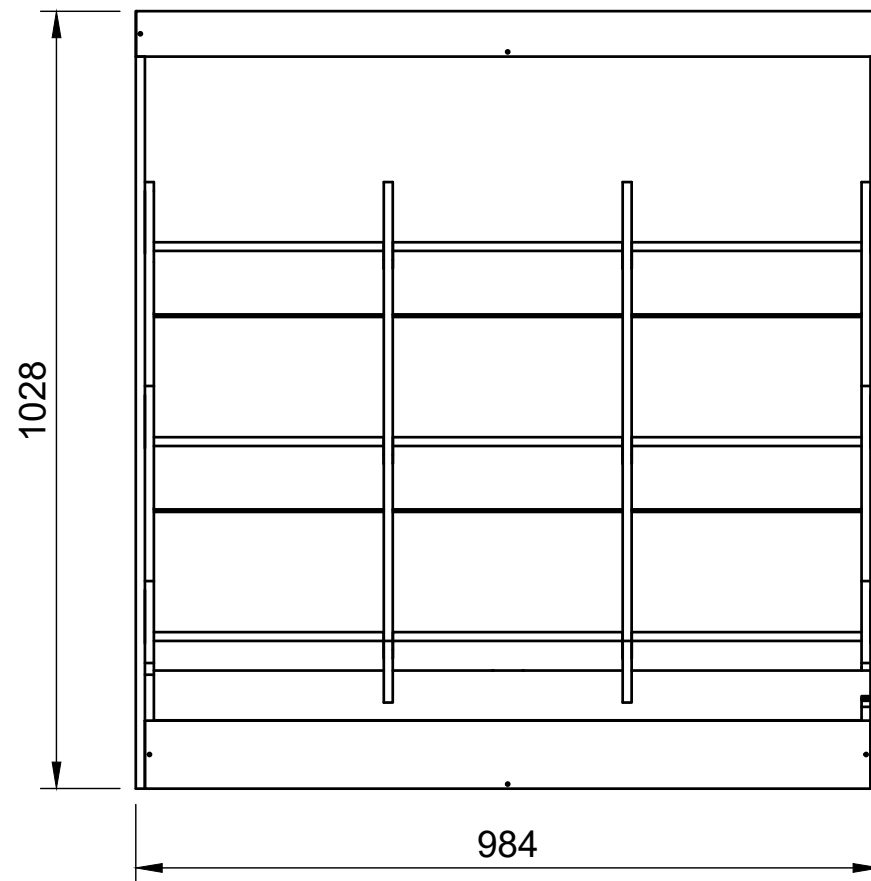

### Page 1 - Overview

All units in mm

Plywood thickness = 12mm

**YOKE VANS**  
info@yoke-van-kits.co.uk  
0208 132 9221

© 2023 Yoke CNC LTD

Renault Trafic | 2014on | L1H1 (SWB) | Panel Van  
Vauxhall Vivaro | 2014-19 | L1H1 (SWB) | Panel Van  
Nissan NV300 | 2016on | L1H1 (SWB) | Panel Van  
Fiat Talento | 2016-20 | L1H1 (SWB) | Panel Van

### Page 2 - External Dimensions

All units in mm  
Plywood thickness = 12mm