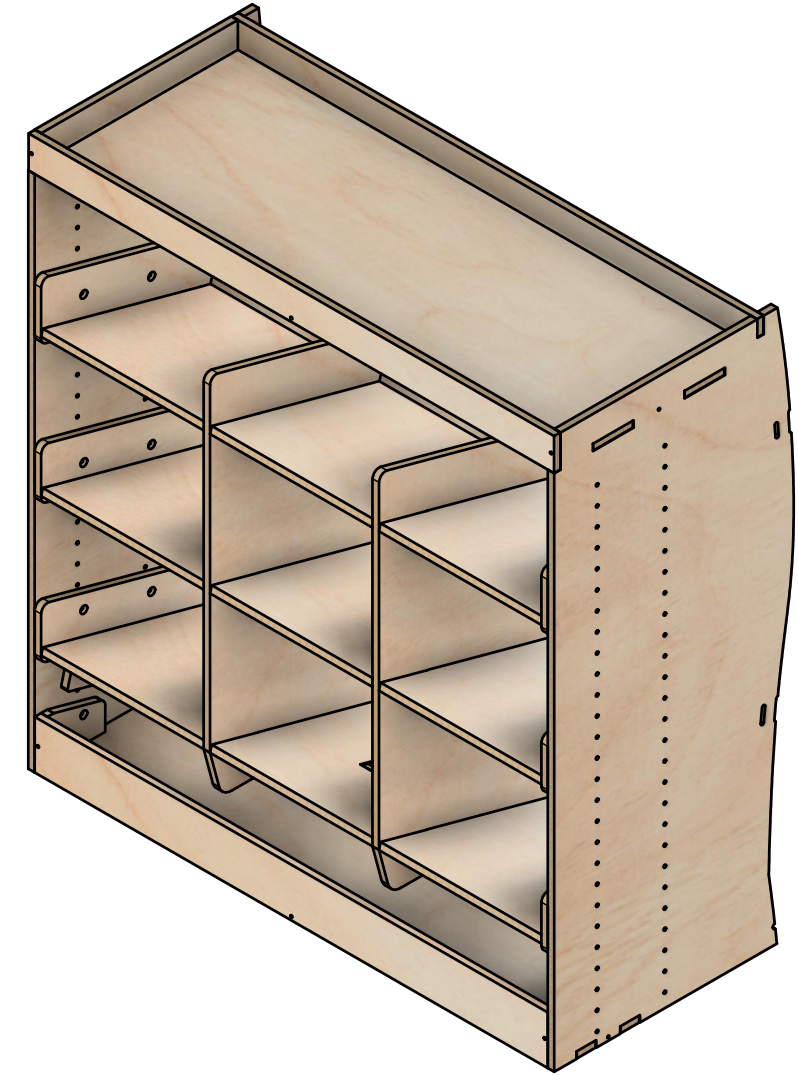

### Page 1 - Overview

All units in mm

Plywood thickness = 12mm

**YOKE VANS**  
info@yoke-van-kits.co.uk  
0208 132 9221

© 2023 Yoke CNC LTD

Renault Trafic | 2014on | L1H1 (SWB) | Panel Van  
Vauxhall Vivaro | 2014-19 | L1H1 (SWB) | Panel Van  
Nissan NV300 | 2016on | L1H1 (SWB) | Panel Van  
Fiat Talento | 2016-20 | L1H1 (SWB) | Panel Van

## Euro Crate Rack | FF272

SKU: TVN\_14\_L1\_PSL\_Euro\_F272