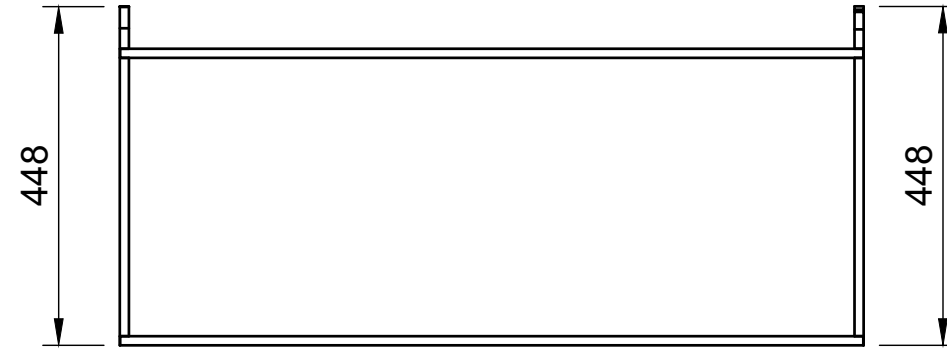

Renault Trafic | 2014on | L1H1 (SWB) | Panel Van
Vauxhall Vivaro | 2014-19 | L1H1 (SWB) | Panel Van
Nissan NV300 | 2016on | L1H1 (SWB) | Panel Van
Fiat Talento | 2016-20 | L1H1 (SWB) | Panel Van

Euro Crate Rack | FF272

SKU: TVN_14_L1_PSL_Euro_F272

Page 2 - External Dimensions

All units in mm
Plywood thickness = 12mm

Notes

- All dimensions on this page are external.

YOKE VANS
info@yoke-van-kits.co.uk
0208 132 9221

© 2023 Yoke CNC LTD