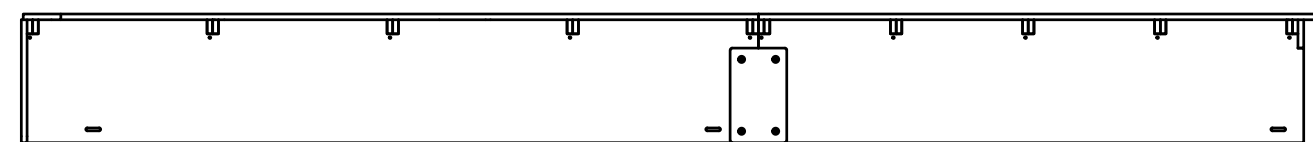

Renault Trafic | 2014on | L2H1 (LWB) | Panel Van
Vauxhall Vivaro | 2014-19 | L2H1 (LWB) | Panel Van
Nissan NV300 | 2016on | L2H1 (LWB) | Panel Van
Fiat Talento | 2016-20 | L2H1 (LWB) | Panel Van

False Floor No.1A

SKU: TVN_14_L2H1_FF1A

Page 2 - Floor Dimensions

All units in mm
Plywood thickness = 12mm

YOKE VANS
info@yoke-van-kits.co.uk
0208 132 9221

© 2023 Yoke CNC LTD