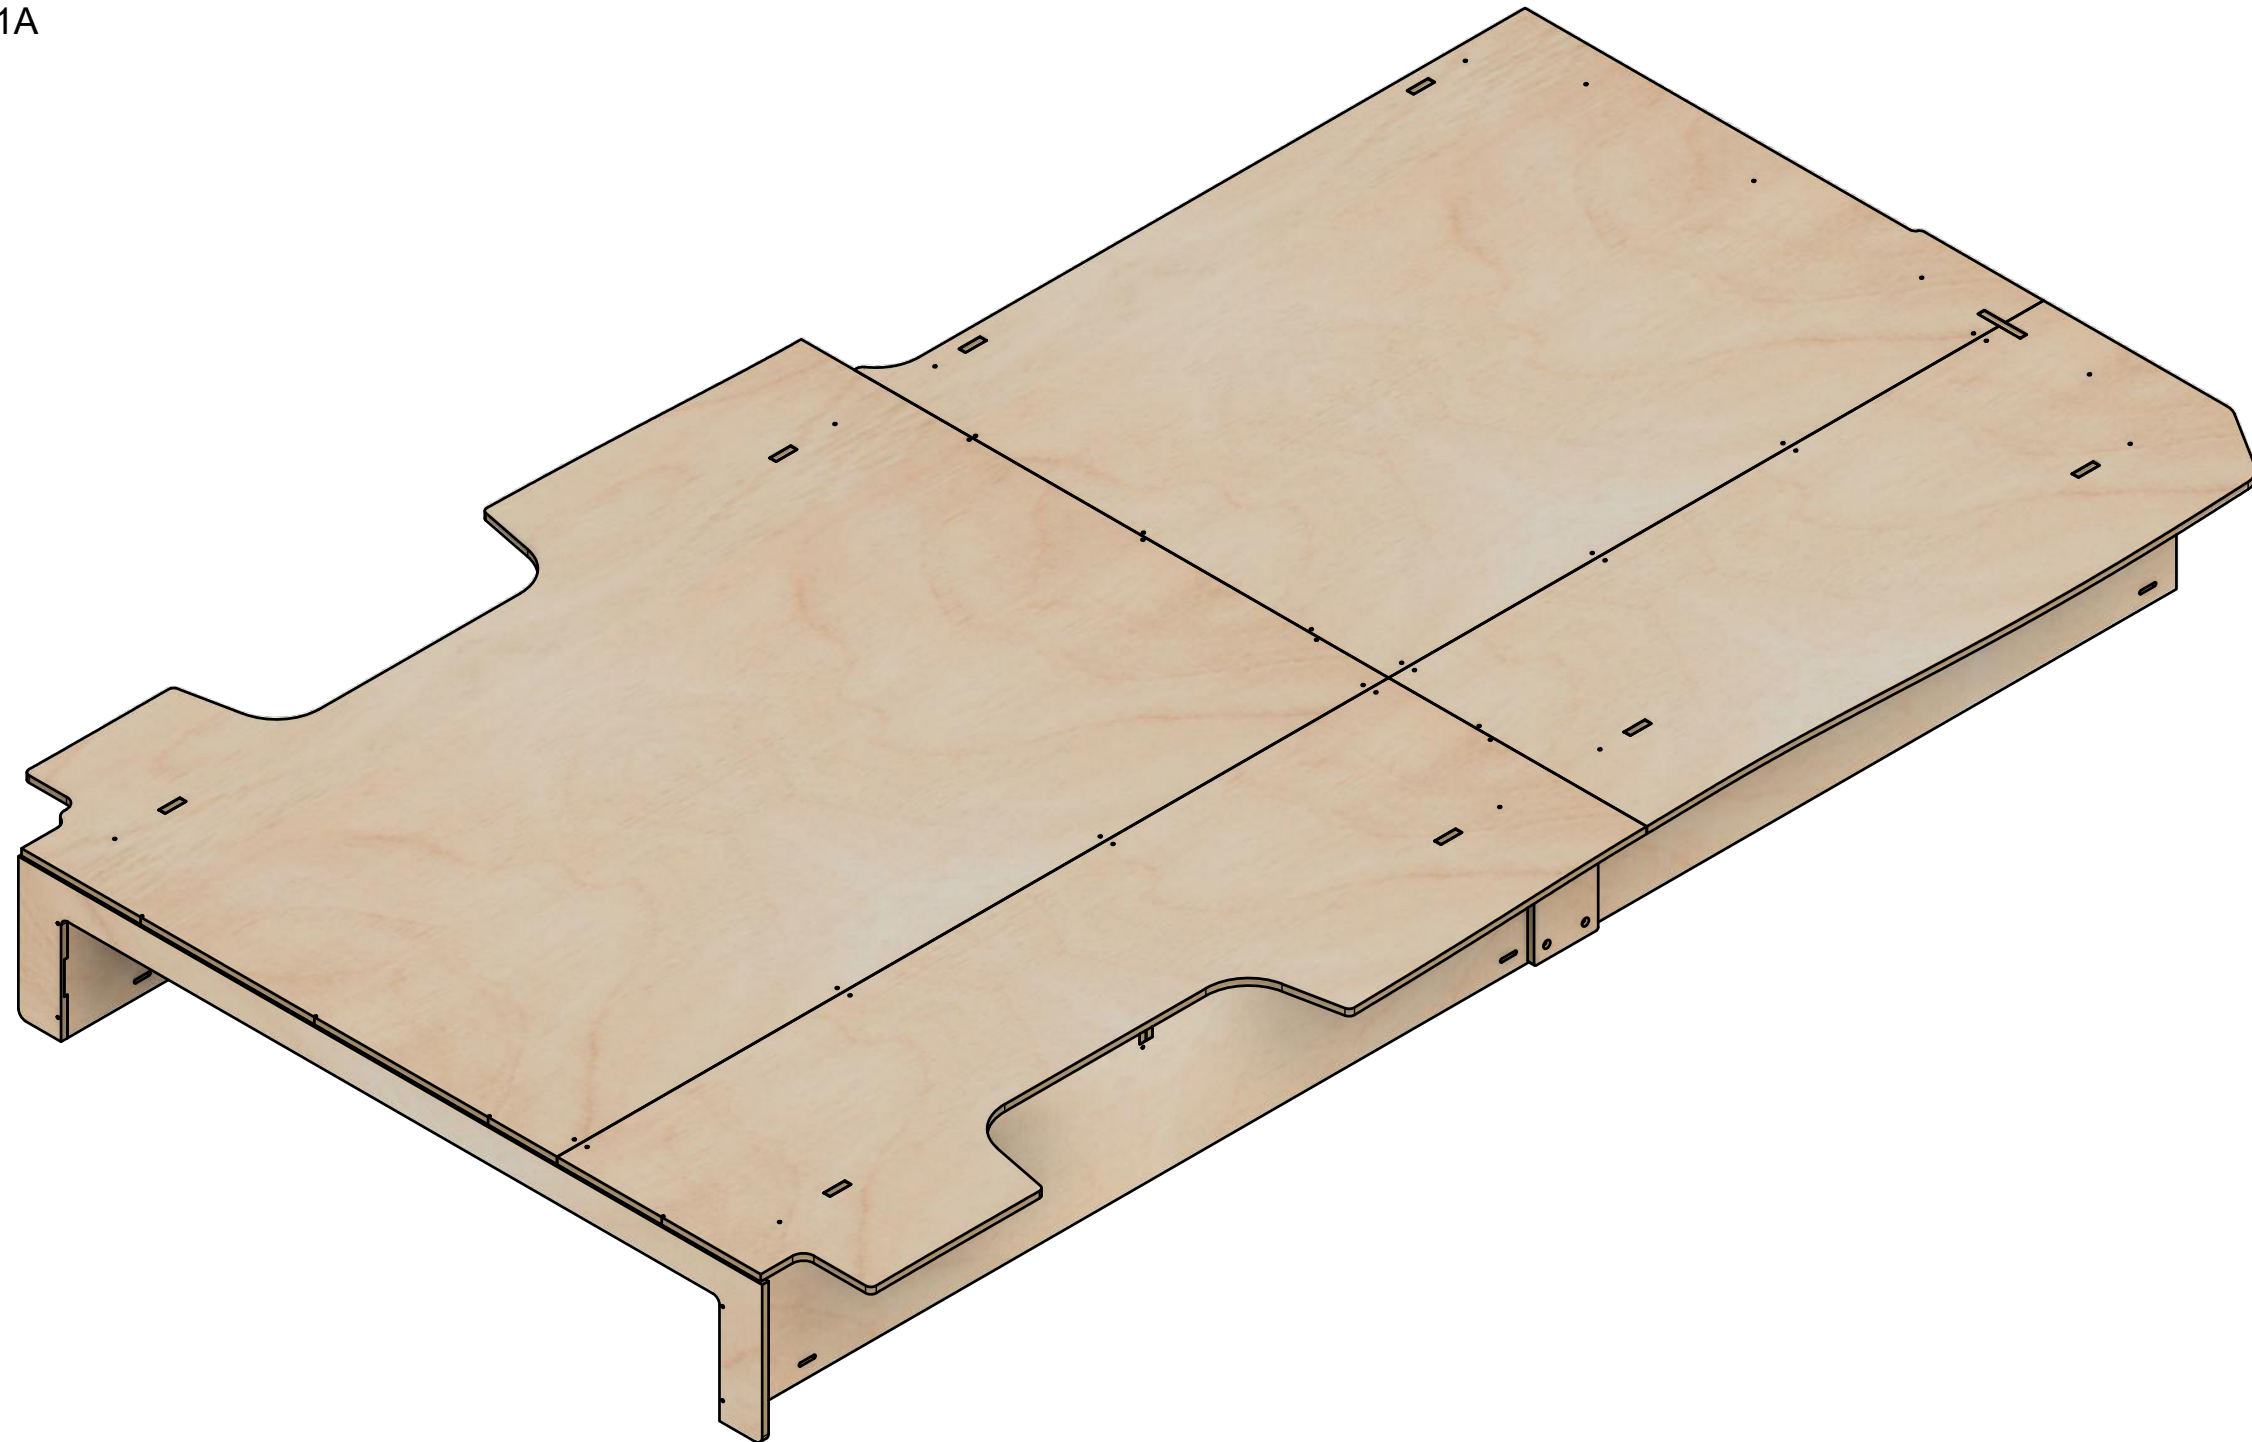

Renault Trafic | 2014on | L2H1 (LWB) | Panel Van  
Vauxhall Vivaro | 2014-19 | L2H1 (LWB) | Panel Van  
Nissan NV300 | 2016on | L2H1 (LWB) | Panel Van  
Fiat Talento | 2016-20 | L2H1 (LWB) | Panel Van

## False Floor No.1A

SKU: TVN\_14\_L2H1\_FF1A

### Page 1 - Floor Only

All units in mm  
Plywood thickness = 12mm

**YOKE VANS**  
info@yoke-van-kits.co.uk  
0208 132 9221

© 2023 Yoke CNC LTD

Renault Trafic | 2014on | L2H1 (LWB) | Panel Van  
Vauxhall Vivaro | 2014-19 | L2H1 (LWB) | Panel Van  
Nissan NV300 | 2016on | L2H1 (LWB) | Panel Van  
Fiat Talento | 2016-20 | L2H1 (LWB) | Panel Van