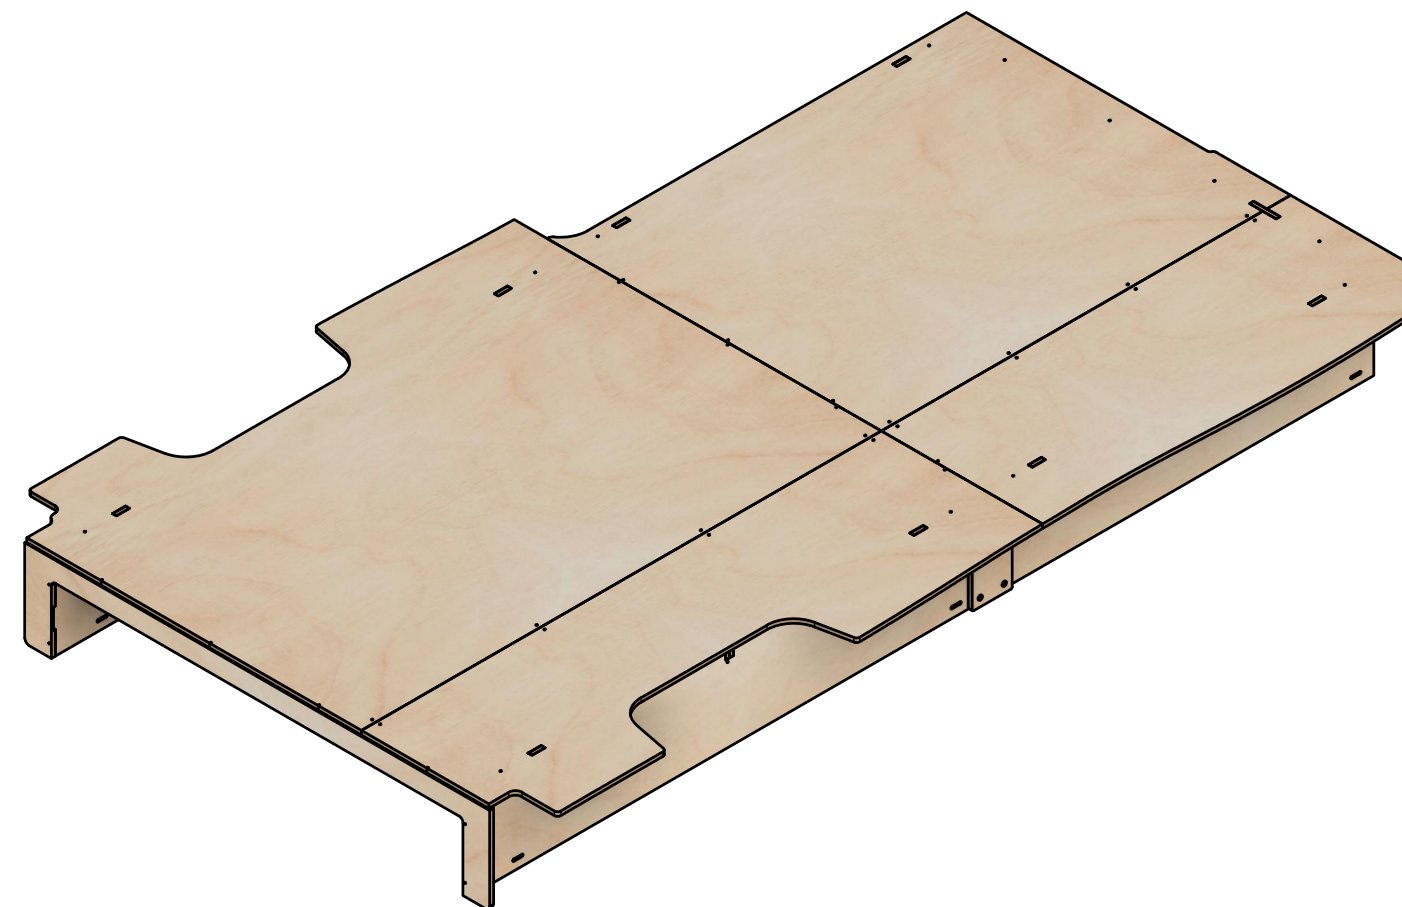

## False Floor No.1A

SKU: TVN\_14\_L2H1\_FF1A

### Page 1 - Floor Only

All units in mm  
Plywood thickness = 12mm

**YOKE VANS**  
info@yoke-van-kits.co.uk  
0208 132 9221

© 2023 Yoke CNC LTD

Renault Trafic | 2014on | L2H1 (LWB) | Panel Van  
Vauxhall Vivaro | 2014-19 | L2H1 (LWB) | Panel Van  
Nissan NV300 | 2016on | L2H1 (LWB) | Panel Van  
Fiat Talento | 2016-20 | L2H1 (LWB) | Panel Van