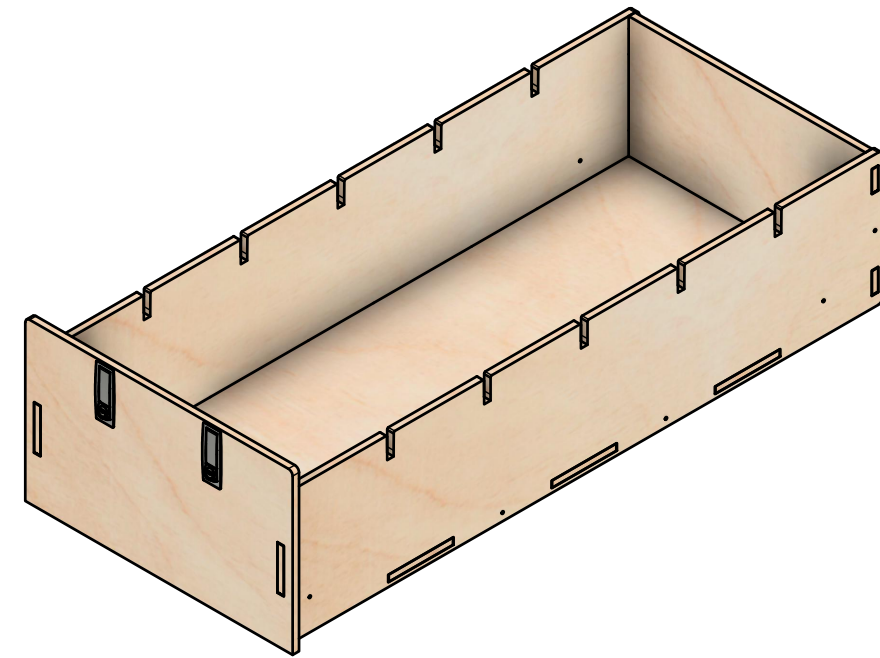

Renault Trafic | 2014on | L2H1 (LWB) | Panel Van
Vauxhall Vivaro | 2014-19 | L2H1 (LWB) | Panel Van
Nissan NV300 | 2016on | L2H1 (LWB) | Panel Van
Fiat Talento | 2016-20 | L2H1 (LWB) | Panel Van

False Floor No.2B

SKU: TVN_14_L2H1_FF2B

Page 3 - Bay A Drawer Dimensions

All units in mm

Plywood thickness = 12mm

YOKE VANS
info@yoke-van-kits.co.uk
0208 132 9221

© 2023 Yoke CNC LTD