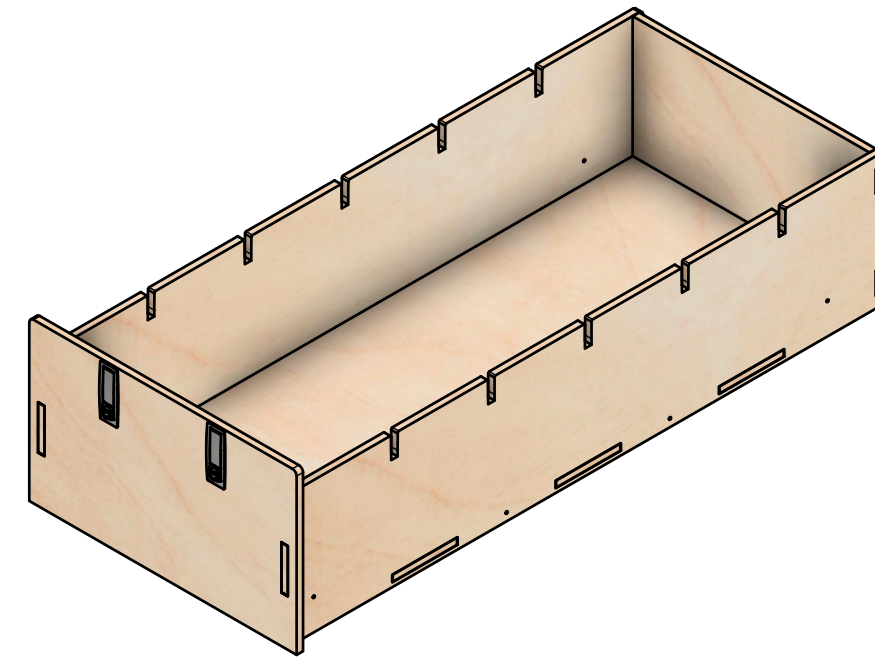

Renault Trafic | 2014on | L2H1 (LWB) | Panel Van
Vauxhall Vivaro | 2014-19 | L2H1 (LWB) | Panel Van
Nissan NV300 | 2016on | L2H1 (LWB) | Panel Van
Fiat Talento | 2016-20 | L2H1 (LWB) | Panel Van

False Floor No.2B

SKU: TVN_14_L2H1_FF2B

Page 4 - Bay B Drawer Dimensions

All units in mm

Plywood thickness = 12mm

YOKE VANS
info@yoke-van-kits.co.uk
0208 132 9221

© 2023 Yoke CNC LTD