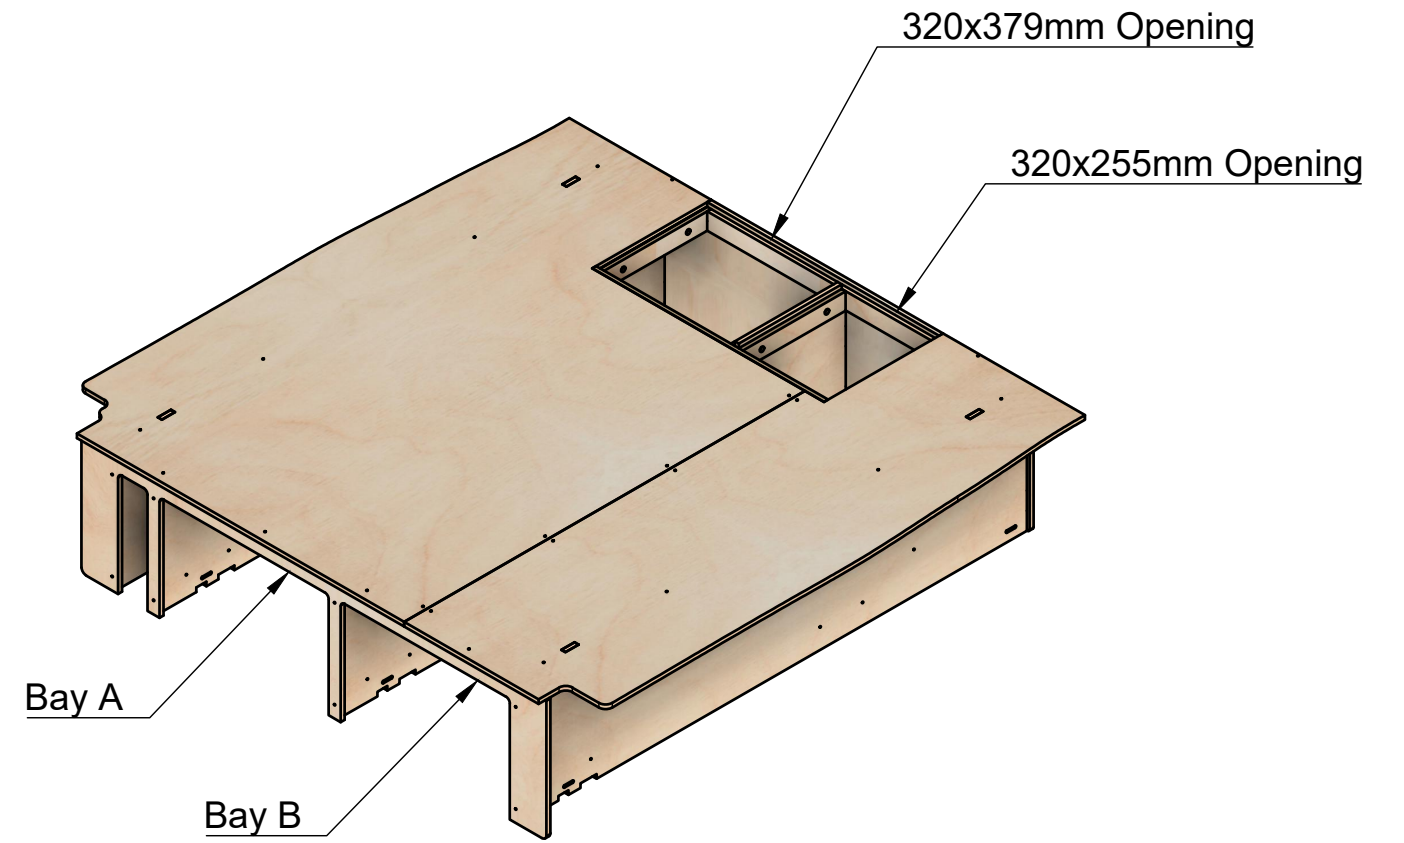

Renault Trafic | 2014on | L2H1 (LWB) | Panel Van
Vauxhall Vivaro | 2014-19 | L2H1 (LWB) | Panel Van
Nissan NV300 | 2016on | L2H1 (LWB) | Panel Van
Fiat Talento | 2016-20 | L2H1 (LWB) | Panel Van

False Floor No.2B

SKU: TVN_14_L2H1_FF2B

Page 2 - Floor Dimensions

All units in mm

Plywood thickness = 12mm

Notes

- Hatches are only added when a drawer is added.

YOKE VANS
info@yoke-van-kits.co.uk
0208 132 9221

© 2023 Yoke CNC LTD