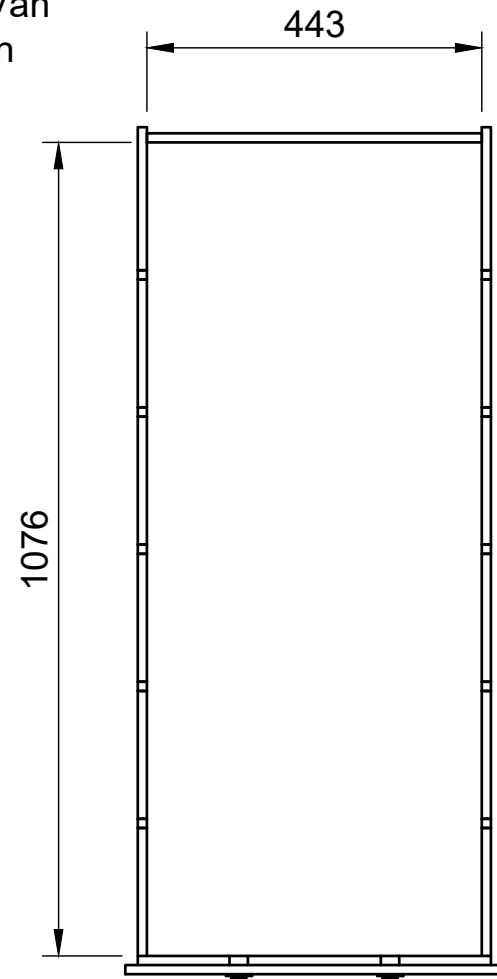

Renault Trafic | 2014on | L2H1 (LWB) | Panel Van
Vauxhall Vivaro | 2014-19 | L2H1 (LWB) | Panel Van
Nissan NV300 | 2016on | L2H1 (LWB) | Panel Van
Fiat Talento | 2016-20 | L2H1 (LWB) | Panel Van

False Floor No.2B

SKU: TVN_14_L2H1_FF2B

Page 3 - Bay A Drawer Dimensions

All units in mm

Plywood thickness = 12mm

YOKE VANS
info@yoke-van-kits.co.uk
0208 132 9221

© 2023 Yoke CNC LTD