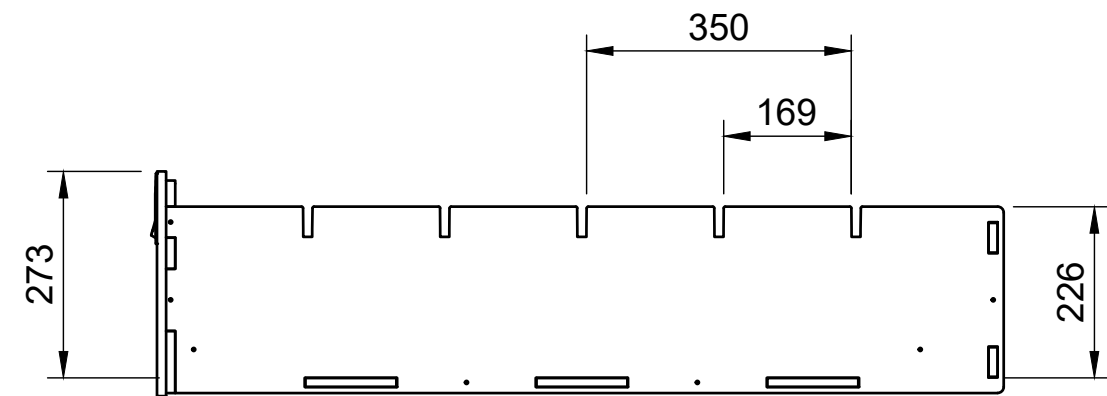

Renault Trafic | 2014on | L2H1 (LWB) | Panel Van
Vauxhall Vivaro | 2014-19 | L2H1 (LWB) | Panel Van
Nissan NV300 | 2016on | L2H1 (LWB) | Panel Van
Fiat Talento | 2016-20 | L2H1 (LWB) | Panel Van

False Floor No.2B

SKU: TVN_14_L2H1_FF2B

Page 3 - Bay A Drawer Dimensions

All units in mm

Plywood thickness = 12mm

YOKE VANS
info@yoke-van-kits.co.uk
0208 132 9221

© 2023 Yoke CNC LTD