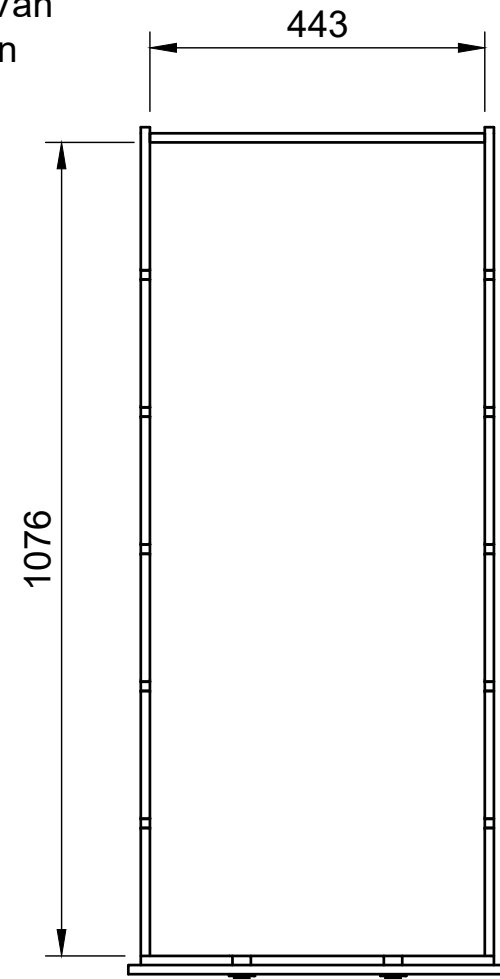

Renault Trafic | 2014on | L2H1 (LWB) | Panel Van
Vauxhall Vivaro | 2014-19 | L2H1 (LWB) | Panel Van
Nissan NV300 | 2016on | L2H1 (LWB) | Panel Van
Fiat Talento | 2016-20 | L2H1 (LWB) | Panel Van

False Floor No.2B

SKU: TVN_14_L2H1_FF2B

Page 4 - Bay B Drawer Dimensions

All units in mm

Plywood thickness = 12mm

YOKE VANS
info@yoke-van-kits.co.uk
0208 132 9221

© 2023 Yoke CNC LTD