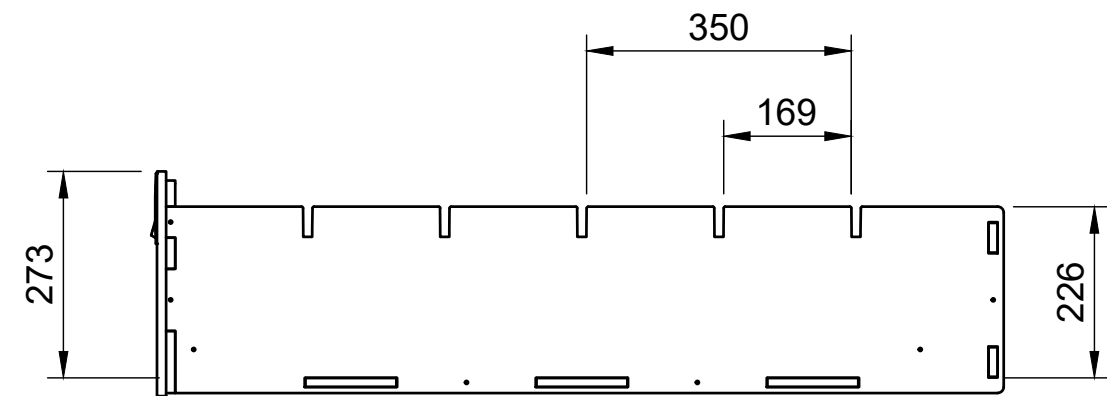

Renault Trafic | 2014on | L2H1 (LWB) | Panel Van
Vauxhall Vivaro | 2014-19 | L2H1 (LWB) | Panel Van
Nissan NV300 | 2016on | L2H1 (LWB) | Panel Van
Fiat Talento | 2016-20 | L2H1 (LWB) | Panel Van

False Floor No.2B

SKU: TVN_14_L2H1_FF2B

Page 4 - Bay B Drawer Dimensions

All units in mm

Plywood thickness = 12mm

YOKE VANS
info@yoke-van-kits.co.uk
0208 132 9221

© 2023 Yoke CNC LTD