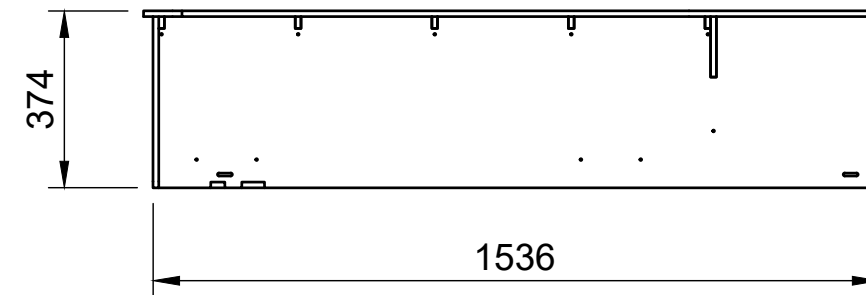

Renault Trafic | 2014on | L2H1 (LWB) | Panel Van
Vauxhall Vivaro | 2014-19 | L2H1 (LWB) | Panel Van
Nissan NV300 | 2016on | L2H1 (LWB) | Panel Van
Fiat Talento | 2016-20 | L2H1 (LWB) | Panel Van

False Floor No.2B

SKU: TVN_14_L2H1_FF2B

Page 2 - Floor Dimensions

All units in mm

Plywood thickness = 12mm

Notes

- Hatches are only added when a drawer is added.

YOKE VANS
info@yoke-van-kits.co.uk
0208 132 9221

© 2023 Yoke CNC LTD