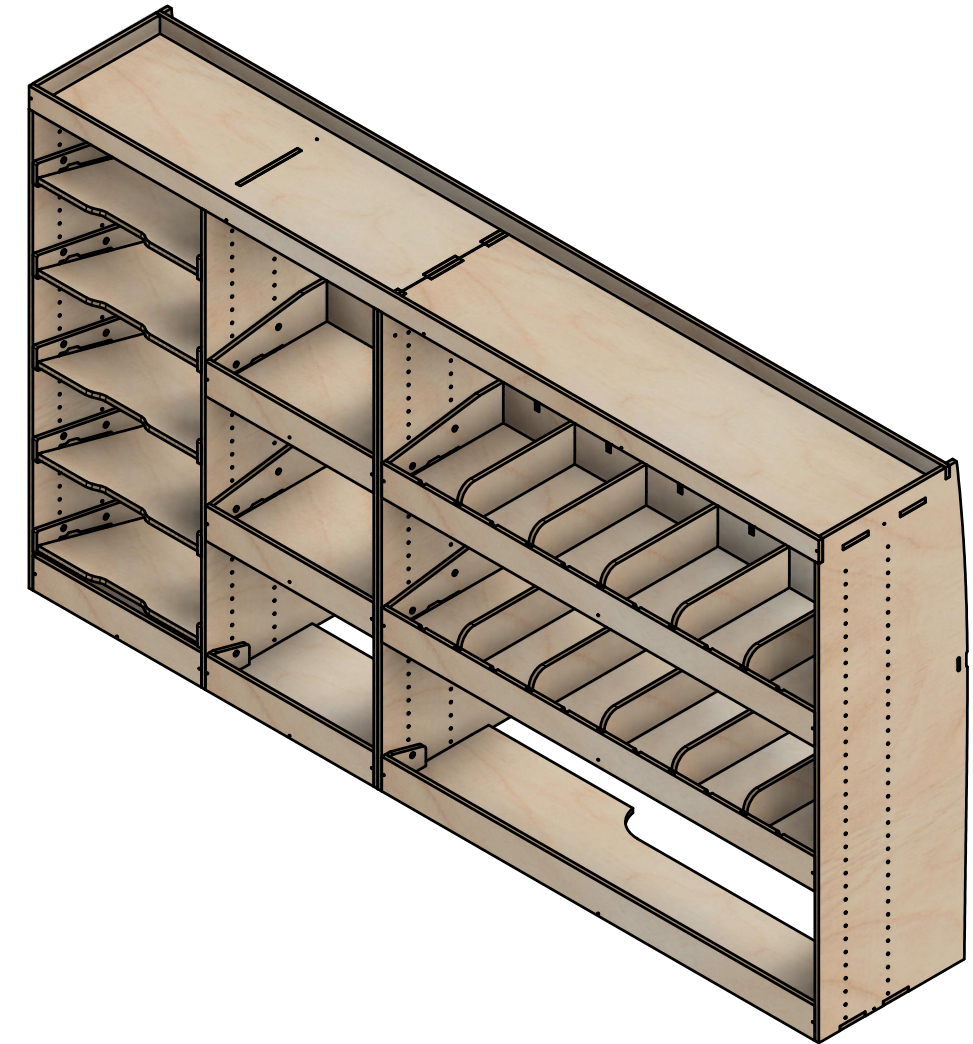

Renault Trafic | 2014on | L2H1 (LWB) | Panel Van
Vauxhall Vivaro | 2014-19 | L2H1 (LWB) | Panel Van
Nissan NV300 | 2016on | L2H1 (LWB) | Panel Van
Fiat Talento | 2016-20 | L2H1 (LWB) | Panel Van

Combo No.1

SKU: TVN_14_L2_C1

Page 1 - Overview

All units in mm

Plywood thickness = 12mm

YOKE VANS
info@yoke-van-kits.co.uk
0208 132 9221

© 2023 Yoke CNC LTD

Renault Trafic | 2014on | L2H1 (LWB) | Panel Van
Vauxhall Vivaro | 2014-19 | L2H1 (LWB) | Panel Van
Nissan NV300 | 2016on | L2H1 (LWB) | Panel Van
Fiat Talento | 2016-20 | L2H1 (LWB) | Panel Van

Combo No.1

SKU: TVN_14_L2_C1

Page 2 - External Dimensions

All units in mm

Plywood thickness = 12mm

Notes

- All units on this page are external.

YOKE VANS