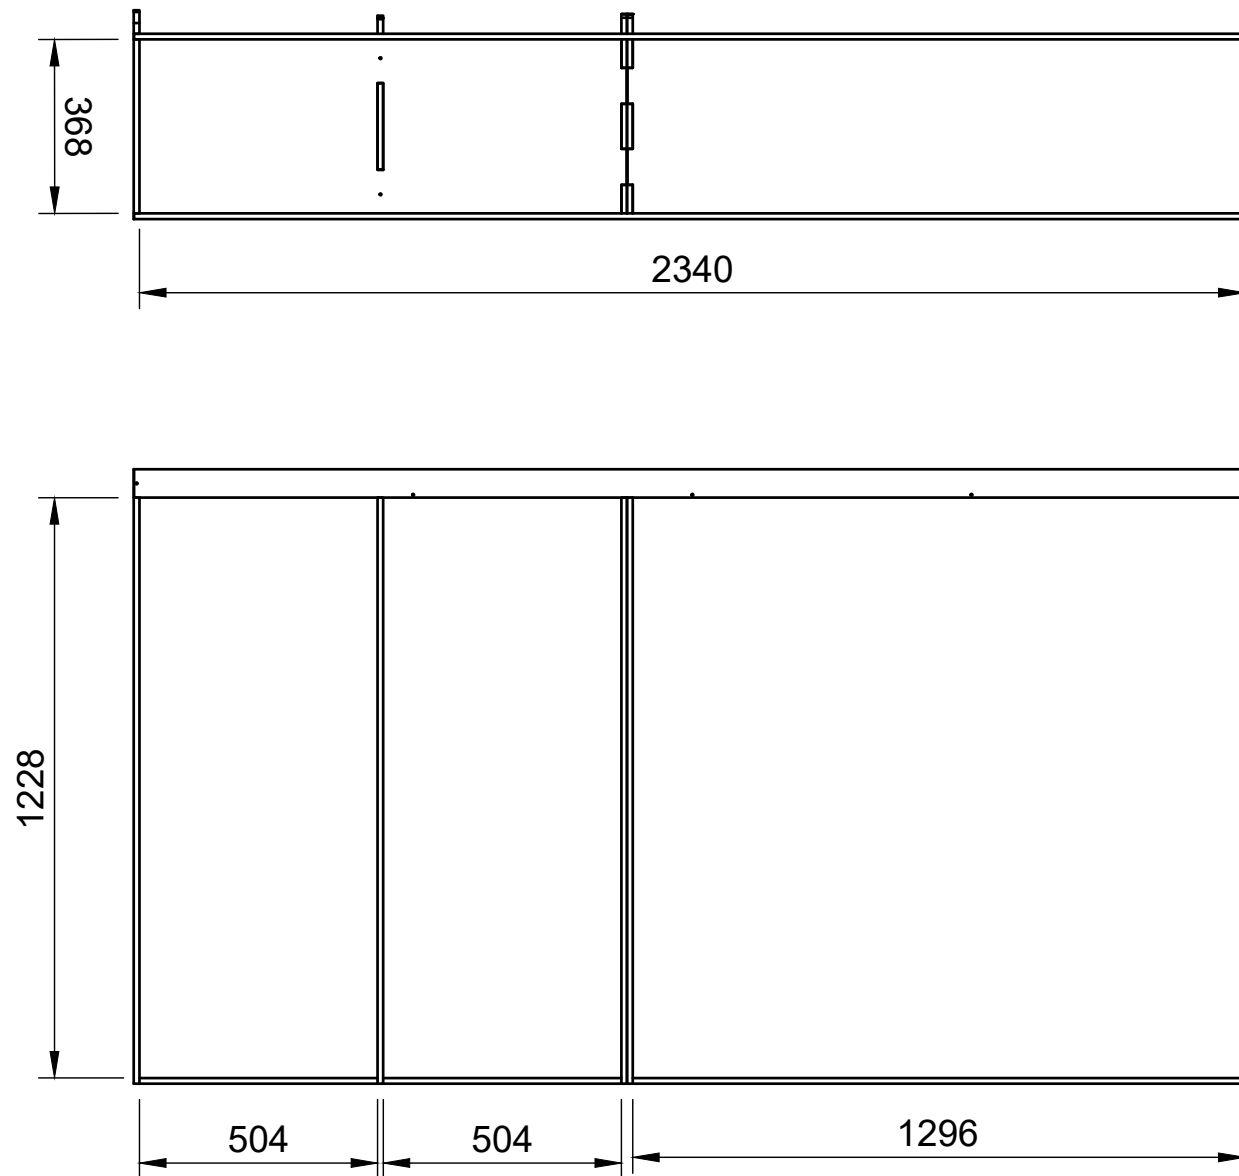

Combo No.1

SKU: TVN_14_L2_C1

Page 3 - Internal Dimensions

All units in mm

Plywood thickness = 12mm

Notes

- All units on this page are internal.

YOKE VANS
info@yoke-van-kits.co.uk
0208 132 9221