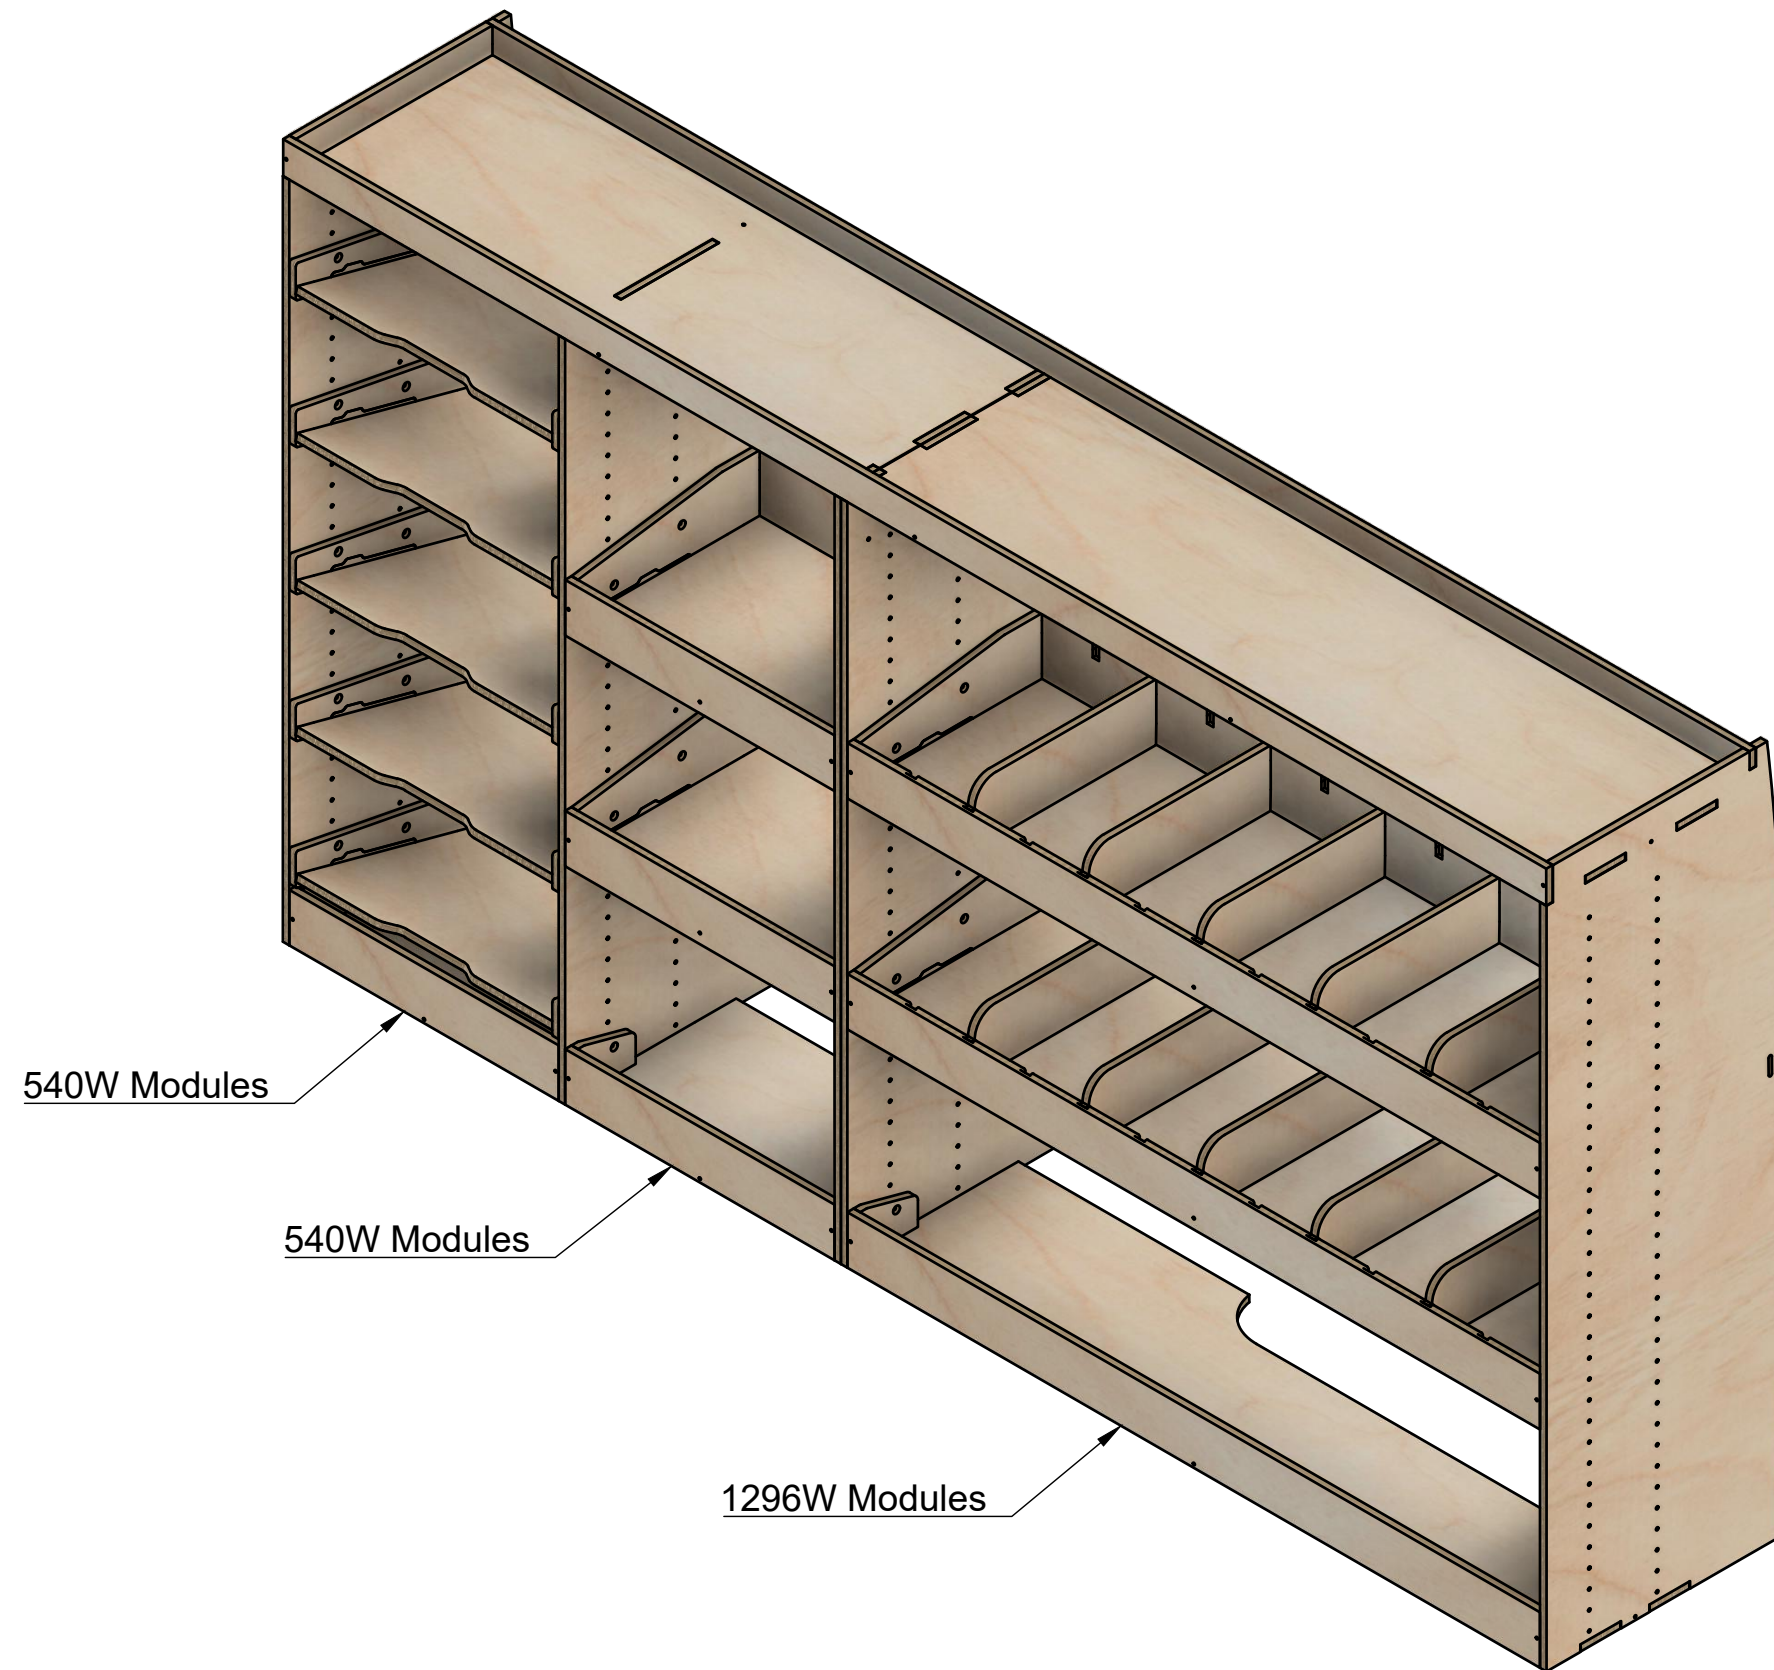

Renault Trafic | 2014on | L2H1 (LWB) | Panel Van
Vauxhall Vivaro | 2014-19 | L2H1 (LWB) | Panel Van
Nissan NV300 | 2016on | L2H1 (LWB) | Panel Van
Fiat Talento | 2016-20 | L2H1 (LWB) | Panel Van

Combo No.1

SKU: TVN_14_L2_C1

Page 1 - Overview

All units in mm

Plywood thickness = 12mm

YOKE VANS
info@yoke-van-kits.co.uk
0208 132 9221

© 2023 Yoke CNC LTD

Renault Trafic | 2014on | L2H1 (LWB) | Panel Van
Vauxhall Vivaro | 2014-19 | L2H1 (LWB) | Panel Van
Nissan NV300 | 2016on | L2H1 (LWB) | Panel Van
Fiat Talento | 2016-20 | L2H1 (LWB) | Panel Van

Combo No.1

SKU: TVN_14_L2_C1

Page 2 - External Dimensions

All units in mm

Plywood thickness = 12mm

Notes

- All units on this page are external.

YOKE VANS