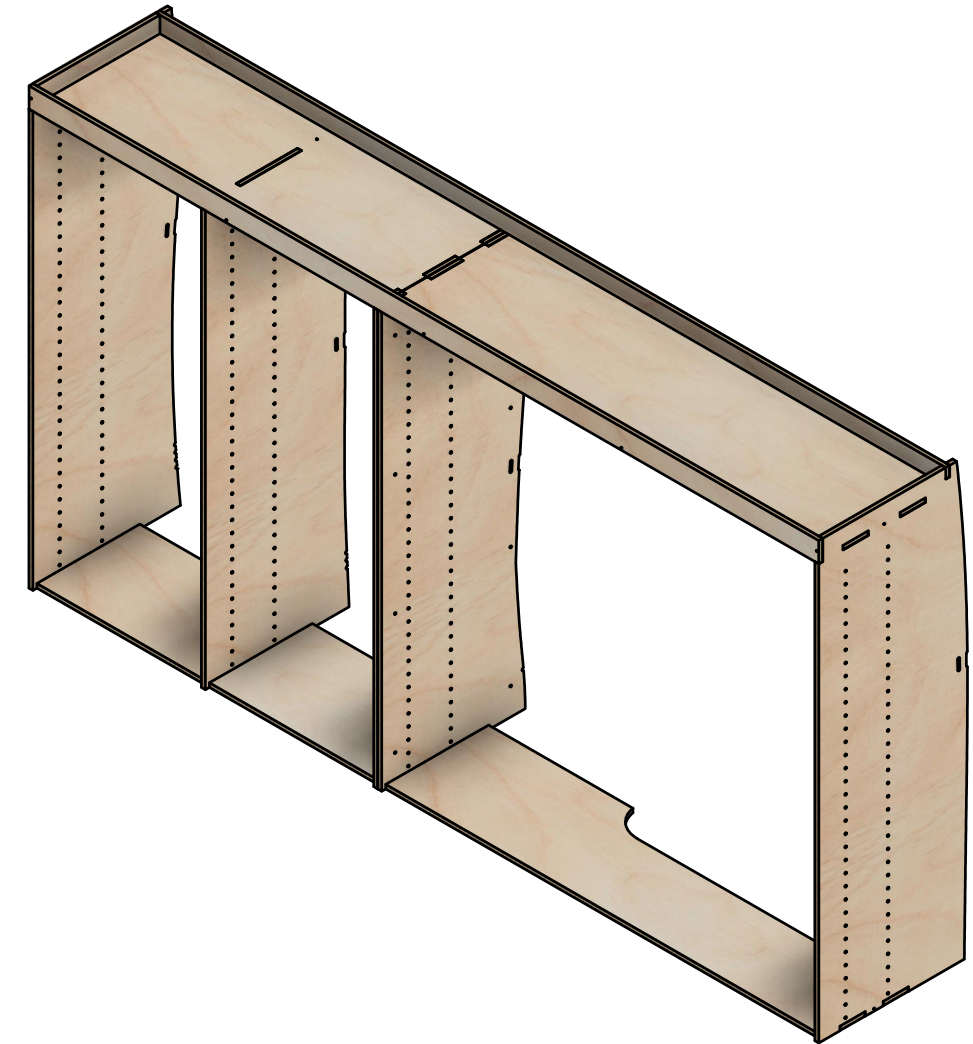

Renault Trafic | 2014on | L2H1 (LWB) | Panel Van
Vauxhall Vivaro | 2014-19 | L2H1 (LWB) | Panel Van
Nissan NV300 | 2016on | L2H1 (LWB) | Panel Van
Fiat Talento | 2016-20 | L2H1 (LWB) | Panel Van

Combo No.1

SKU: TVN_14_L2_C1

Page 3 - Internal Dimensions

All units in mm

Plywood thickness = 12mm

Notes

- All units on this page are internal.

YOKE VANS
info@yoke-van-kits.co.uk
0208 132 9221

© 2023 Yoke CNC LTD