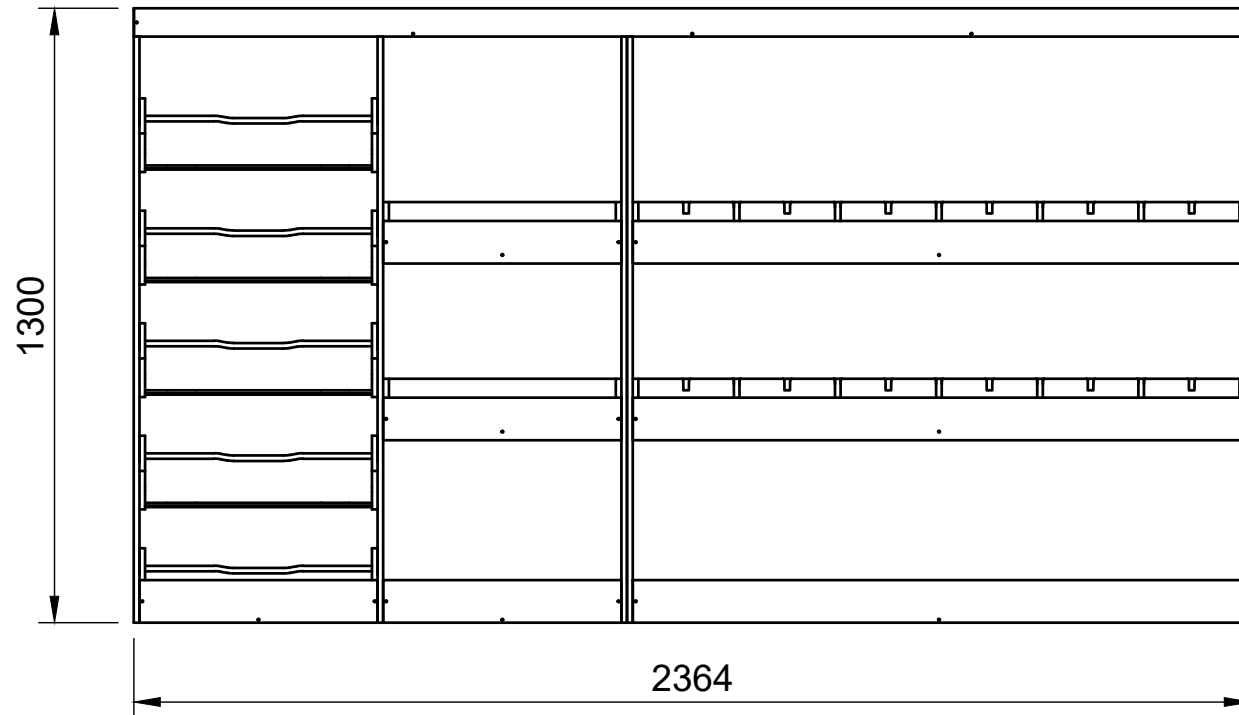

SKU: TVN_14_L2_C1

Page 1 - Overview

All units in mm

Plywood thickness = 12mm

YOKE VANS
info@yoke-van-kits.co.uk
0208 132 9221

© 2023 Yoke CNC LTD

Renault Trafic | 2014on | L2H1 (LWB) | Panel Van
Vauxhall Vivaro | 2014-19 | L2H1 (LWB) | Panel Van
Nissan NV300 | 2016on | L2H1 (LWB) | Panel Van
Fiat Talento | 2016-20 | L2H1 (LWB) | Panel Van

Combo No.1

SKU: TVN_14_L2_C1

Page 2 - External Dimensions

All units in mm

Plywood thickness = 12mm

Notes

- All units on this page are external.

YOKE VANS