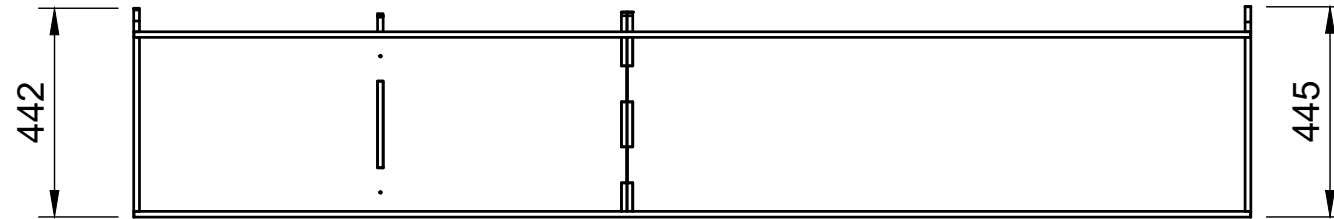

SKU: TVN_14_L2_C1

Page 1 - Overview

All units in mm

Plywood thickness = 12mm

YOKE VANS
info@yoke-van-kits.co.uk
0208 132 9221

© 2023 Yoke CNC LTD

Renault Trafic | 2014on | L2H1 (LWB) | Panel Van
Vauxhall Vivaro | 2014-19 | L2H1 (LWB) | Panel Van
Nissan NV300 | 2016on | L2H1 (LWB) | Panel Van
Fiat Talento | 2016-20 | L2H1 (LWB) | Panel Van

Combo No.1

SKU: TVN_14_L2_C1

Page 2 - External Dimensions

All units in mm

Plywood thickness = 12mm

Notes

- All units on this page are external.

YOKE VANS