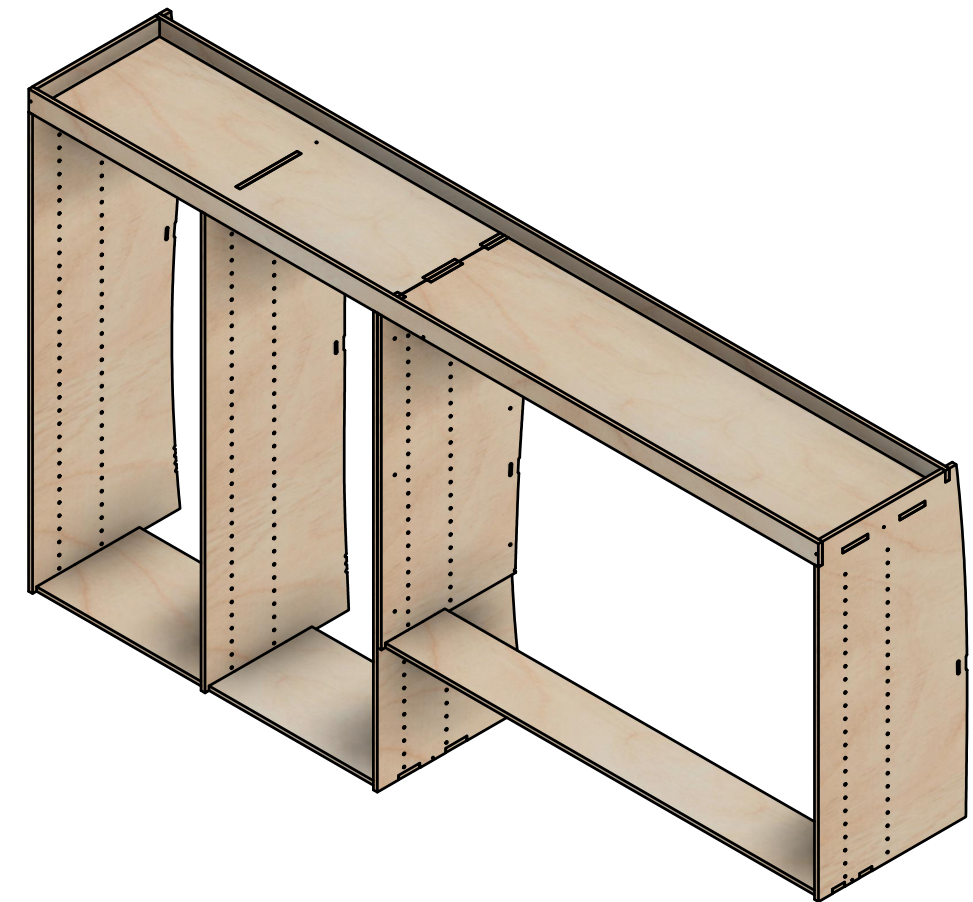

Renault Trafic | 2014on | L2H1 (LWB) | Panel Van
Vauxhall Vivaro | 2014-19 | L2H1 (LWB) | Panel Van
Nissan NV300 | 2016on | L2H1 (LWB) | Panel Van
Fiat Talento | 2016-20 | L2H1 (LWB) | Panel Van

Combo No.1 | HFFF 374mm

SKU: TVN_14_L2_C1_HF374

Page 3 - Internal Dimensions

All units in mm

Plywood thickness = 12mm

Notes

- All dimensions on this page are internal.

YOKE VANS
info@yoke-van-kits.co.uk
0208 132 9221

© 2023 Yoke CNC LTD