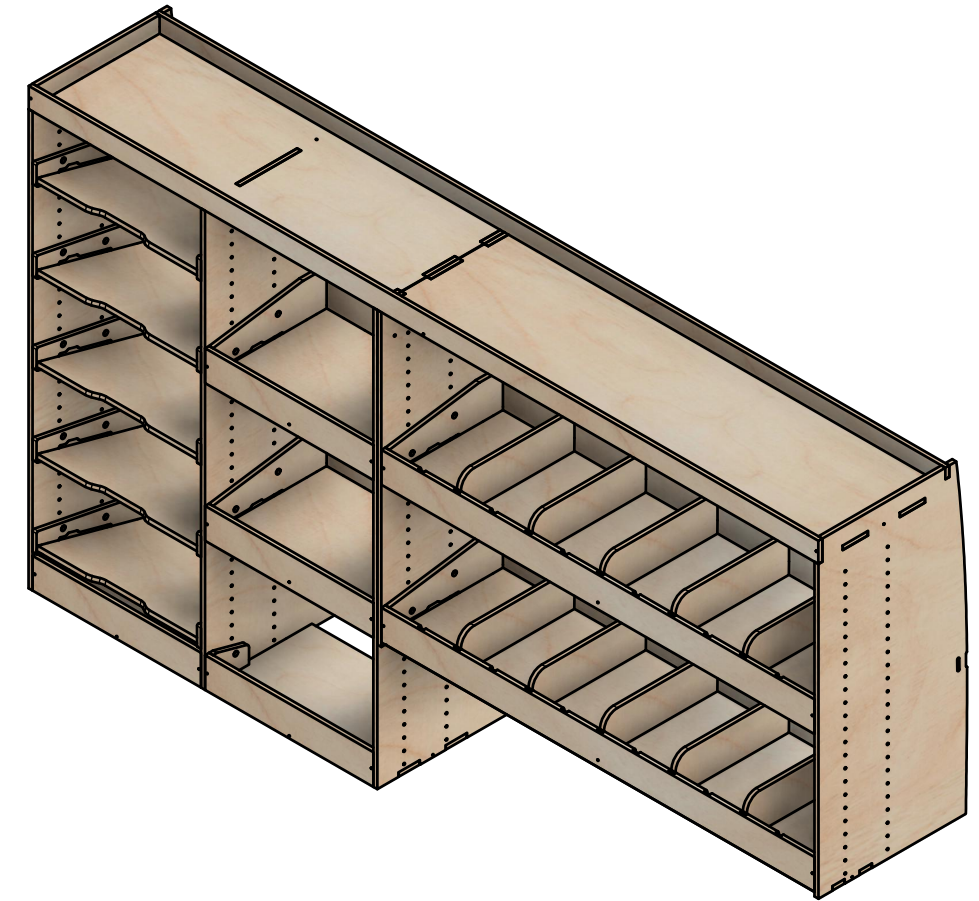

SKU: TVN_14_L2_C1_HF374

Page 1 - Overview

All units in mm

Plywood thickness = 12mm

YOKE VANS
info@yoke-van-kits.co.uk
0208 132 9221

© 2023 Yoke CNC LTD

Renault Trafic | 2014on | L2H1 (LWB) | Panel Van
Vauxhall Vivaro | 2014-19 | L2H1 (LWB) | Panel Van
Nissan NV300 | 2016on | L2H1 (LWB) | Panel Van
Fiat Talento | 2016-20 | L2H1 (LWB) | Panel Van

Combo No.1 | HLFF 374mm

SKU: TVN_14_L2_C1_HF374

Page 2 - External Dimensions

All units in mm

Plywood thickness = 12mm

Notes

- All dimensions on this page are external.

YOKE VANS
info@yoke-van-kits.co.uk
0208 132 9221