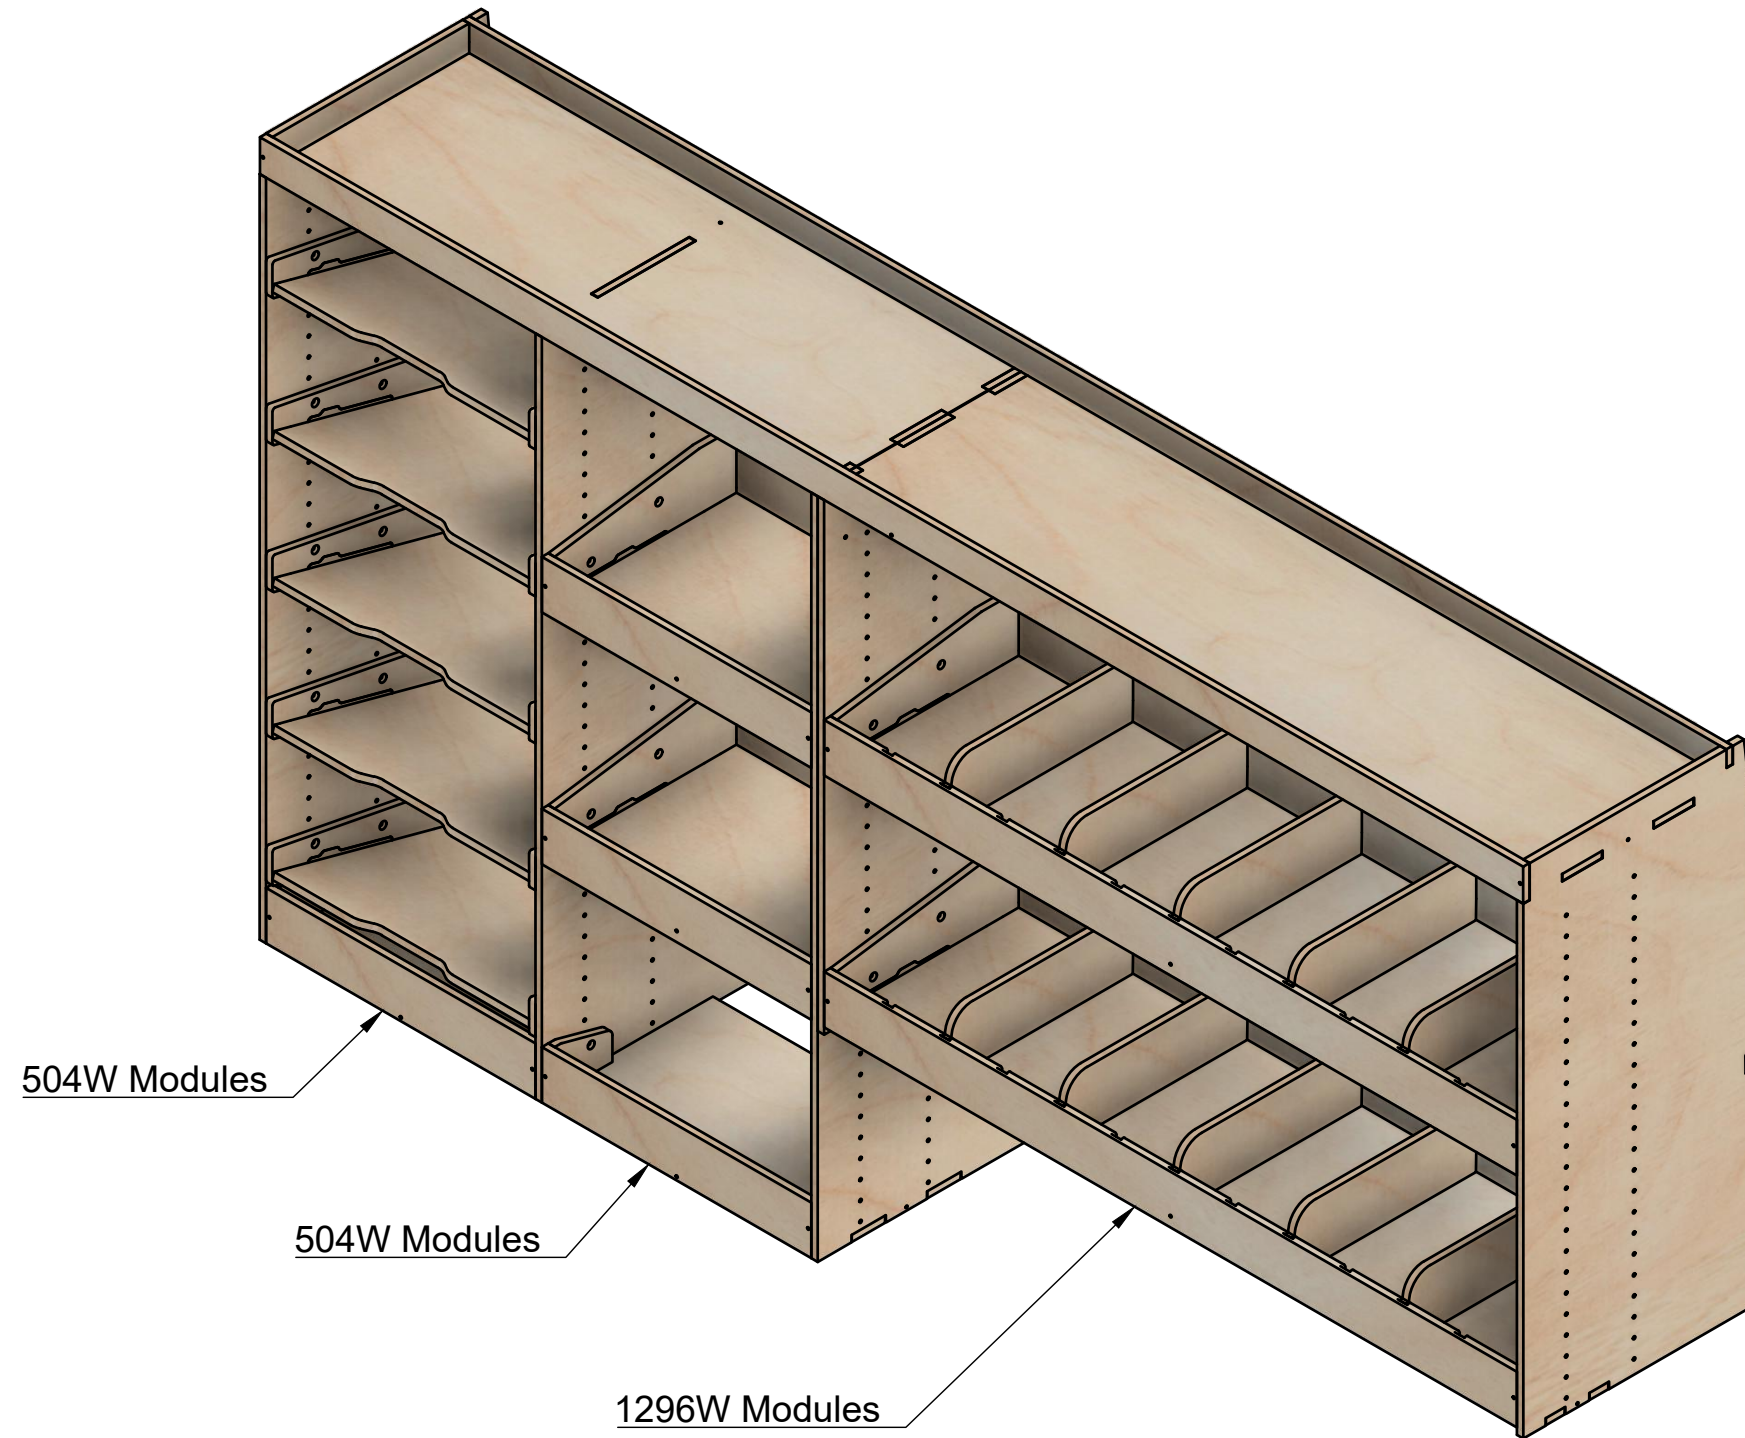

Renault Trafic | 2014on | L2H1 (LWB) | Panel Van
Vauxhall Vivaro | 2014-19 | L2H1 (LWB) | Panel Van
Nissan NV300 | 2016on | L2H1 (LWB) | Panel Van
Fiat Talento | 2016-20 | L2H1 (LWB) | Panel Van

Combo No.1 | HLFF 374mm

SKU: TVN_14_L2_C1_HF374

Page 1 - Overview

All units in mm

Plywood thickness = 12mm

YOKE VANS
info@yoke-van-kits.co.uk
0208 132 9221

© 2023 Yoke CNC LTD

Renault Trafic | 2014on | L2H1 (LWB) | Panel Van
Vauxhall Vivaro | 2014-19 | L2H1 (LWB) | Panel Van
Nissan NV300 | 2016on | L2H1 (LWB) | Panel Van
Fiat Talento | 2016-20 | L2H1 (LWB) | Panel Van