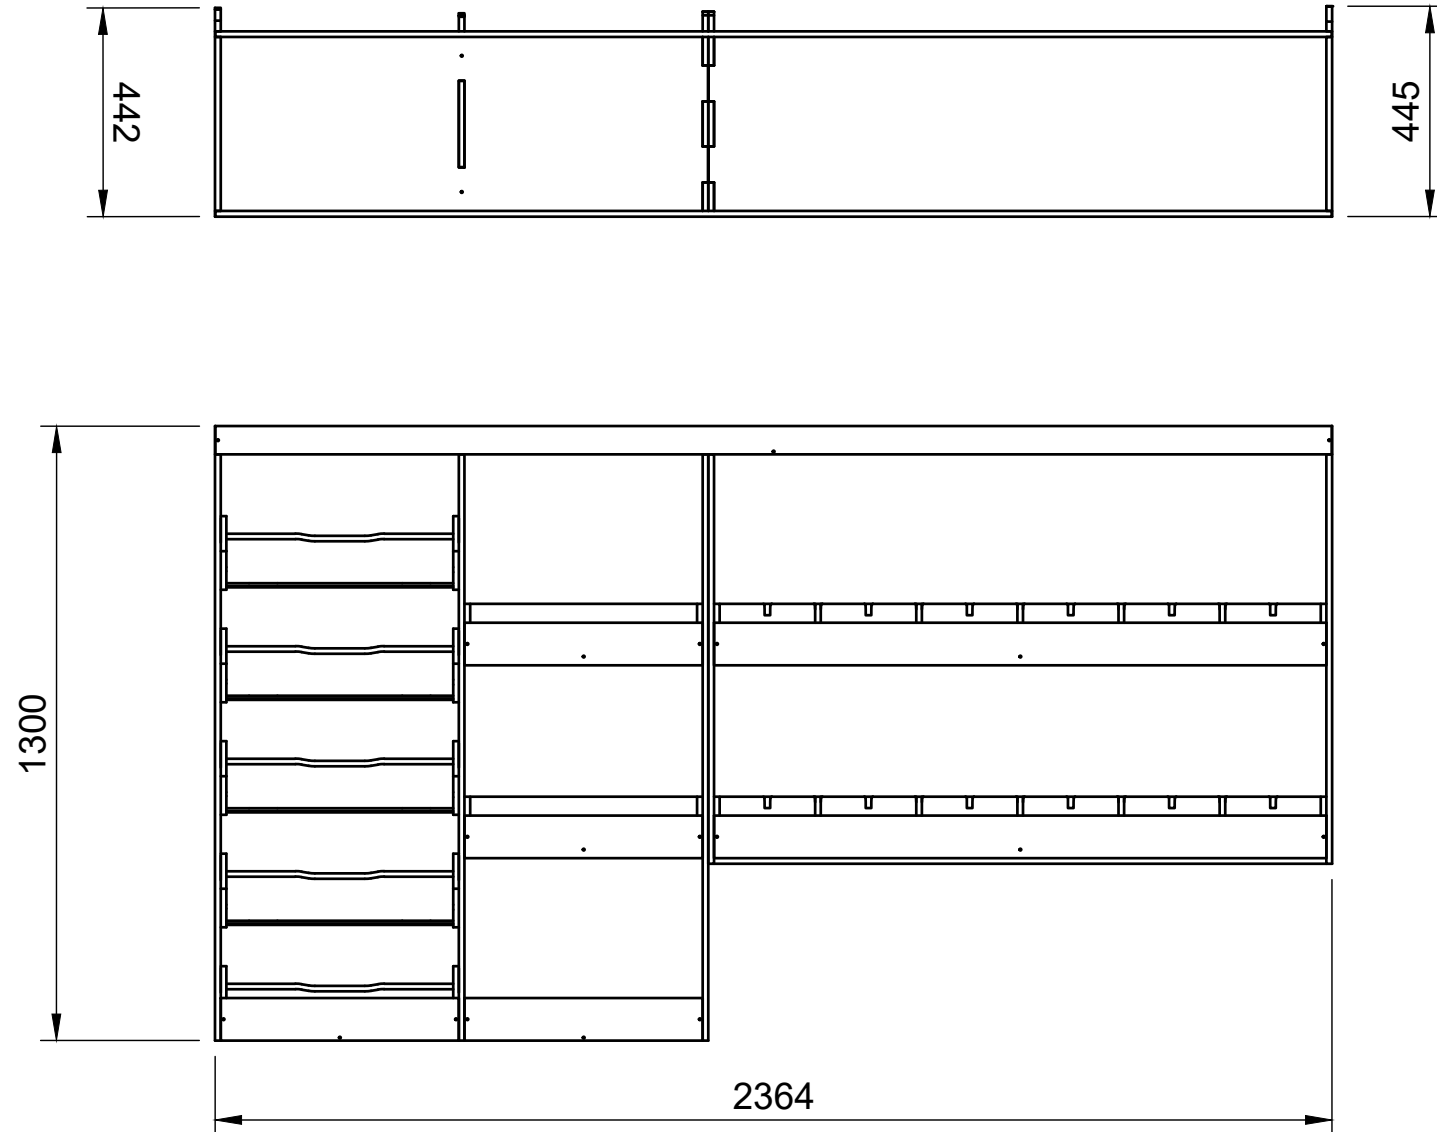

SKU: TVN_14_L2_C1_HF374

Page 1 - Overview

All units in mm

Plywood thickness = 12mm

YOKE VANS
info@yoke-van-kits.co.uk
0208 132 9221

© 2023 Yoke CNC LTD

Renault Trafic | 2014on | L2H1 (LWB) | Panel Van
Vauxhall Vivaro | 2014-19 | L2H1 (LWB) | Panel Van
Nissan NV300 | 2016on | L2H1 (LWB) | Panel Van
Fiat Talento | 2016-20 | L2H1 (LWB) | Panel Van

Combo No.1 | HLFF 374mm

SKU: TVN_14_L2_C1_HF374

Page 2 - External Dimensions

All units in mm

Plywood thickness = 12mm

Notes

- All dimensions on this page are external.

YOKE VANS
info@yoke-van-kits.co.uk
0208 132 9221