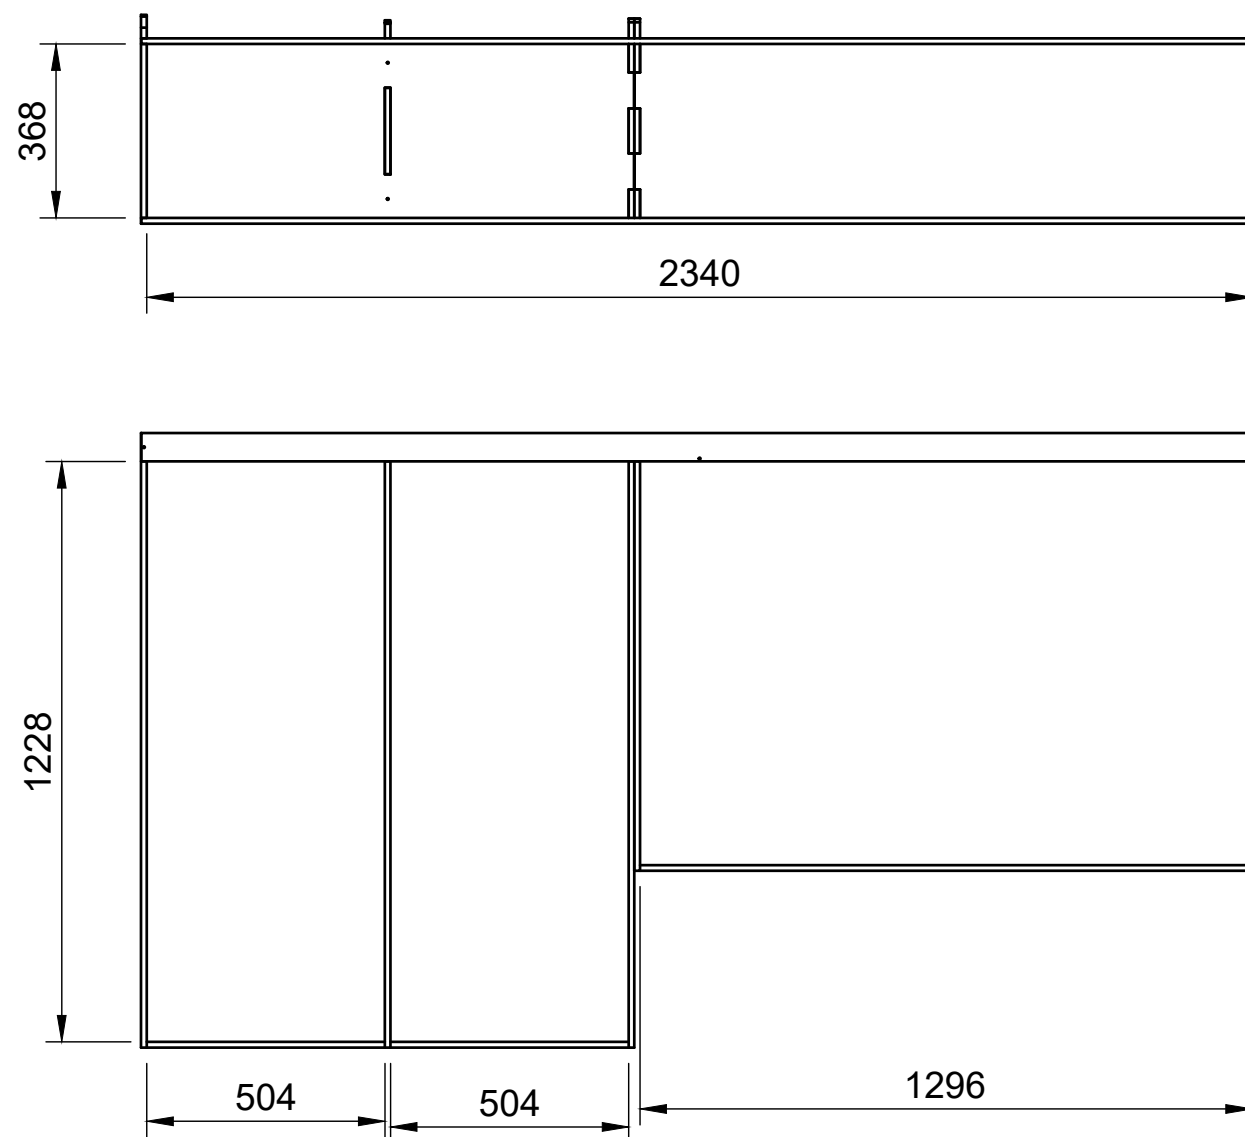

Renault Trafic | 2014on | L2H1 (LWB) | Panel Van
Vauxhall Vivaro | 2014-19 | L2H1 (LWB) | Panel Van
Nissan NV300 | 2016on | L2H1 (LWB) | Panel Van
Fiat Talento | 2016-20 | L2H1 (LWB) | Panel Van

Combo No.1 | HFFF 374mm

SKU: TVN_14_L2_C1_HF374

Page 3 - Internal Dimensions

All units in mm

Plywood thickness = 12mm

Notes

- All dimensions on this page are internal.

YOKE VANS
info@yoke-van-kits.co.uk
0208 132 9221

© 2023 Yoke CNC LTD