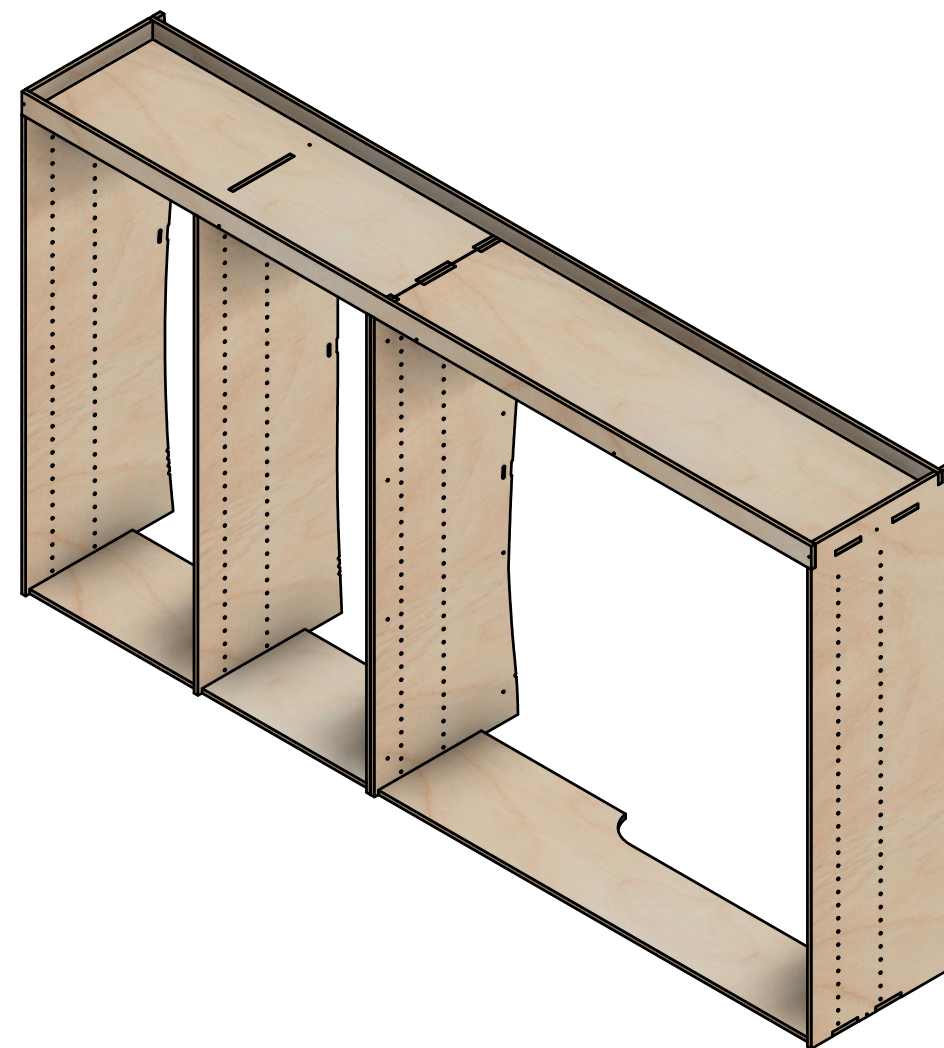

Renault Trafic | 2014on | L2H1 (LWB) | Panel Van
Vauxhall Vivaro | 2014-19 | L2H1 (LWB) | Panel Van
Nissan NV300 | 2016on | L2H1 (LWB) | Panel Van
Fiat Talento | 2016-20 | L2H1 (LWB) | Panel Van

Combo No.1

SKU: TVN_14_L2_C1

Page 3 - Internal Dimensions

All units in mm

Plywood thickness = 12mm

Notes

- All units on this page are internal.

YOKE VANS
info@yoke-van-kits.co.uk
0208 132 9221

© 2023 Yoke CNC LTD