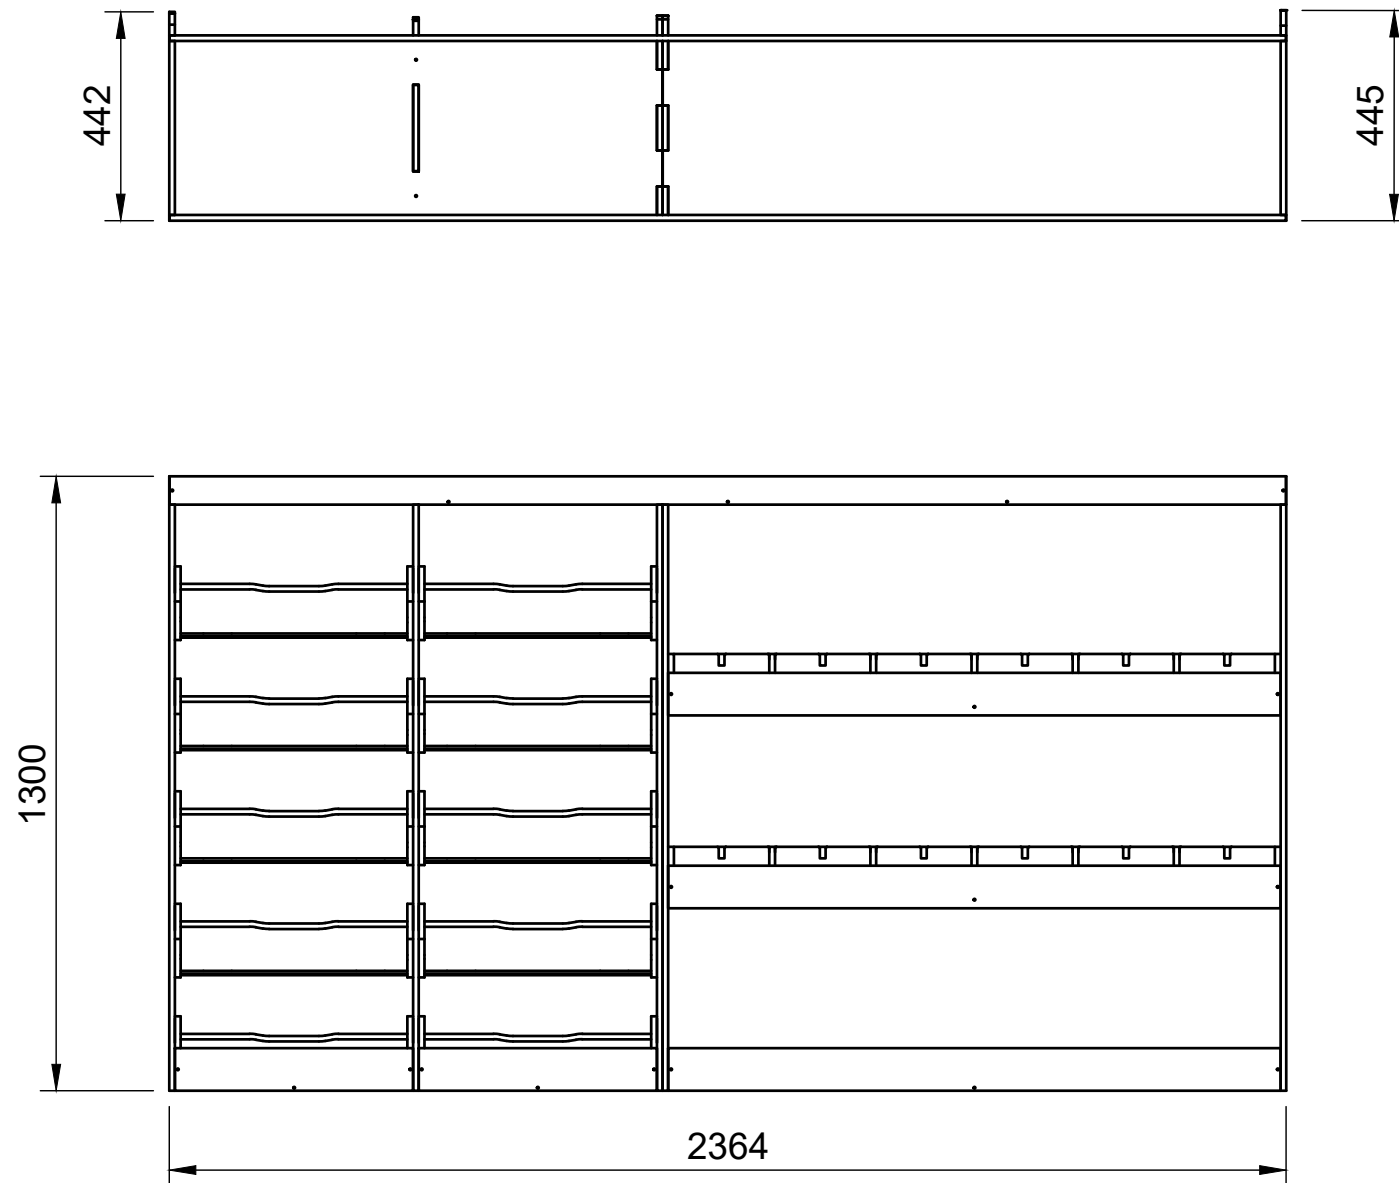

Renault Trafic | 2014on | L2H1 (LWB) | Panel Van
Vauxhall Vivaro | 2014-19 | L2H1 (LWB) | Panel Van
Nissan NV300 | 2016on | L2H1 (LWB) | Panel Van
Fiat Talento | 2016-20 | L2H1 (LWB) | Panel Van

Combo No.1

SKU: TVN_14_L2_C1

Page 2 - External Dimensions

All units in mm

Plywood thickness = 12mm

Notes

- All units on this page are external.

YOKE VANS
info@yoke-van-kits.co.uk
0208 132 9221

© 2023 Yoke CNC LTD