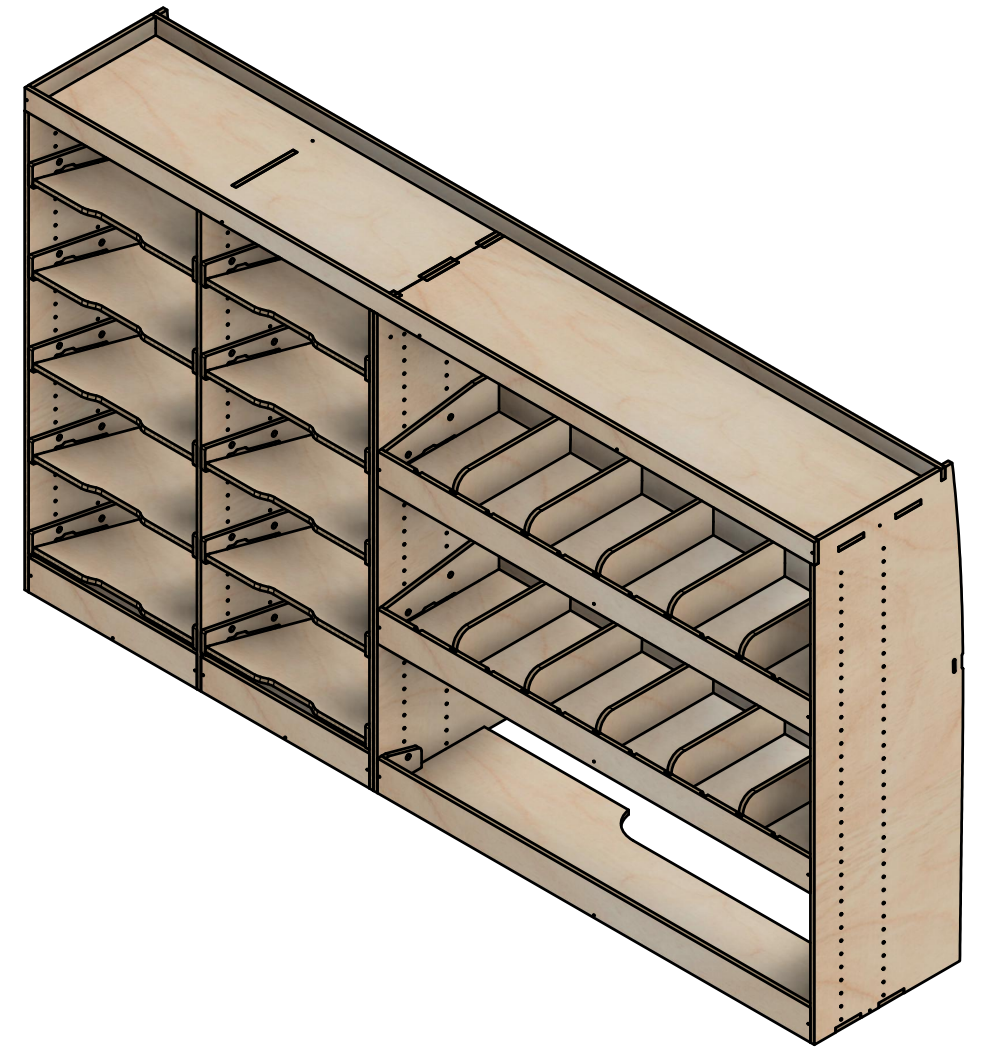

Renault Trafic | 2014on | L2H1 (LWB) | Panel Van
Vauxhall Vivaro | 2014-19 | L2H1 (LWB) | Panel Van
Nissan NV300 | 2016on | L2H1 (LWB) | Panel Van
Fiat Talento | 2016-20 | L2H1 (LWB) | Panel Van

Combo No.1

SKU: TVN_14_L2_C1

Page 2 - External Dimensions

All units in mm

Plywood thickness = 12mm

Notes

- All units on this page are external.

YOKE VANS
info@yoke-van-kits.co.uk
0208 132 9221

© 2023 Yoke CNC LTD