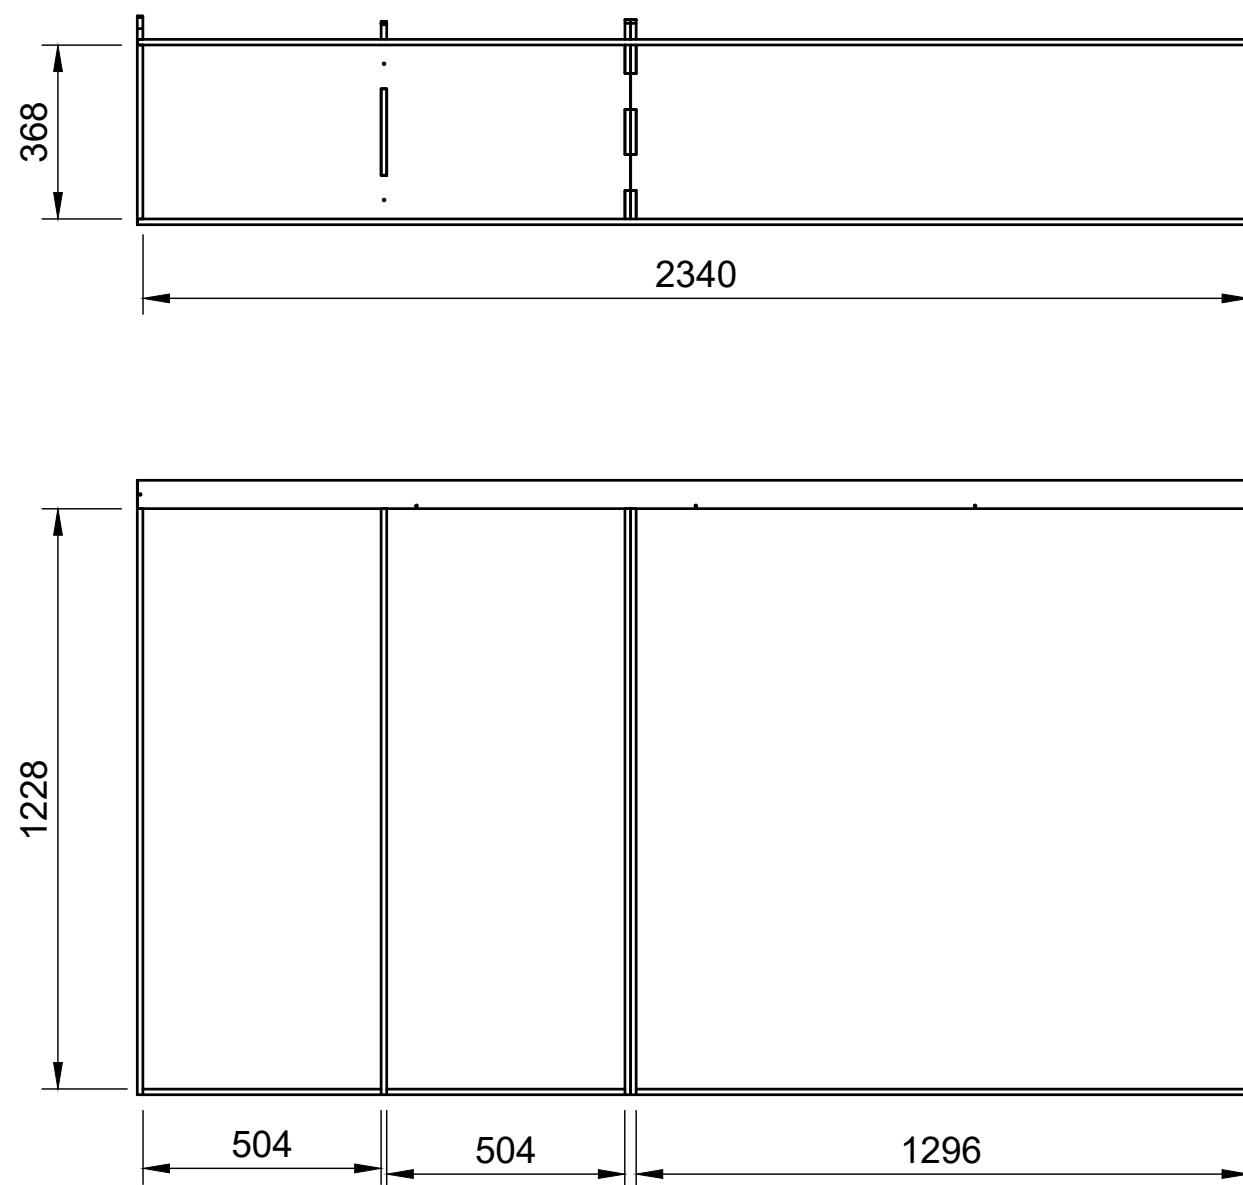

Renault Trafic | 2014on | L2H1 (LWB) | Panel Van
Vauxhall Vivaro | 2014-19 | L2H1 (LWB) | Panel Van
Nissan NV300 | 2016on | L2H1 (LWB) | Panel Van
Fiat Talento | 2016-20 | L2H1 (LWB) | Panel Van

Combo No.1

SKU: TVN_14_L2_C1

Page 3 - Internal Dimensions

All units in mm

Plywood thickness = 12mm

Notes

- All units on this page are internal.

YOKE VANS
info@yoke-van-kits.co.uk
0208 132 9221

© 2023 Yoke CNC LTD