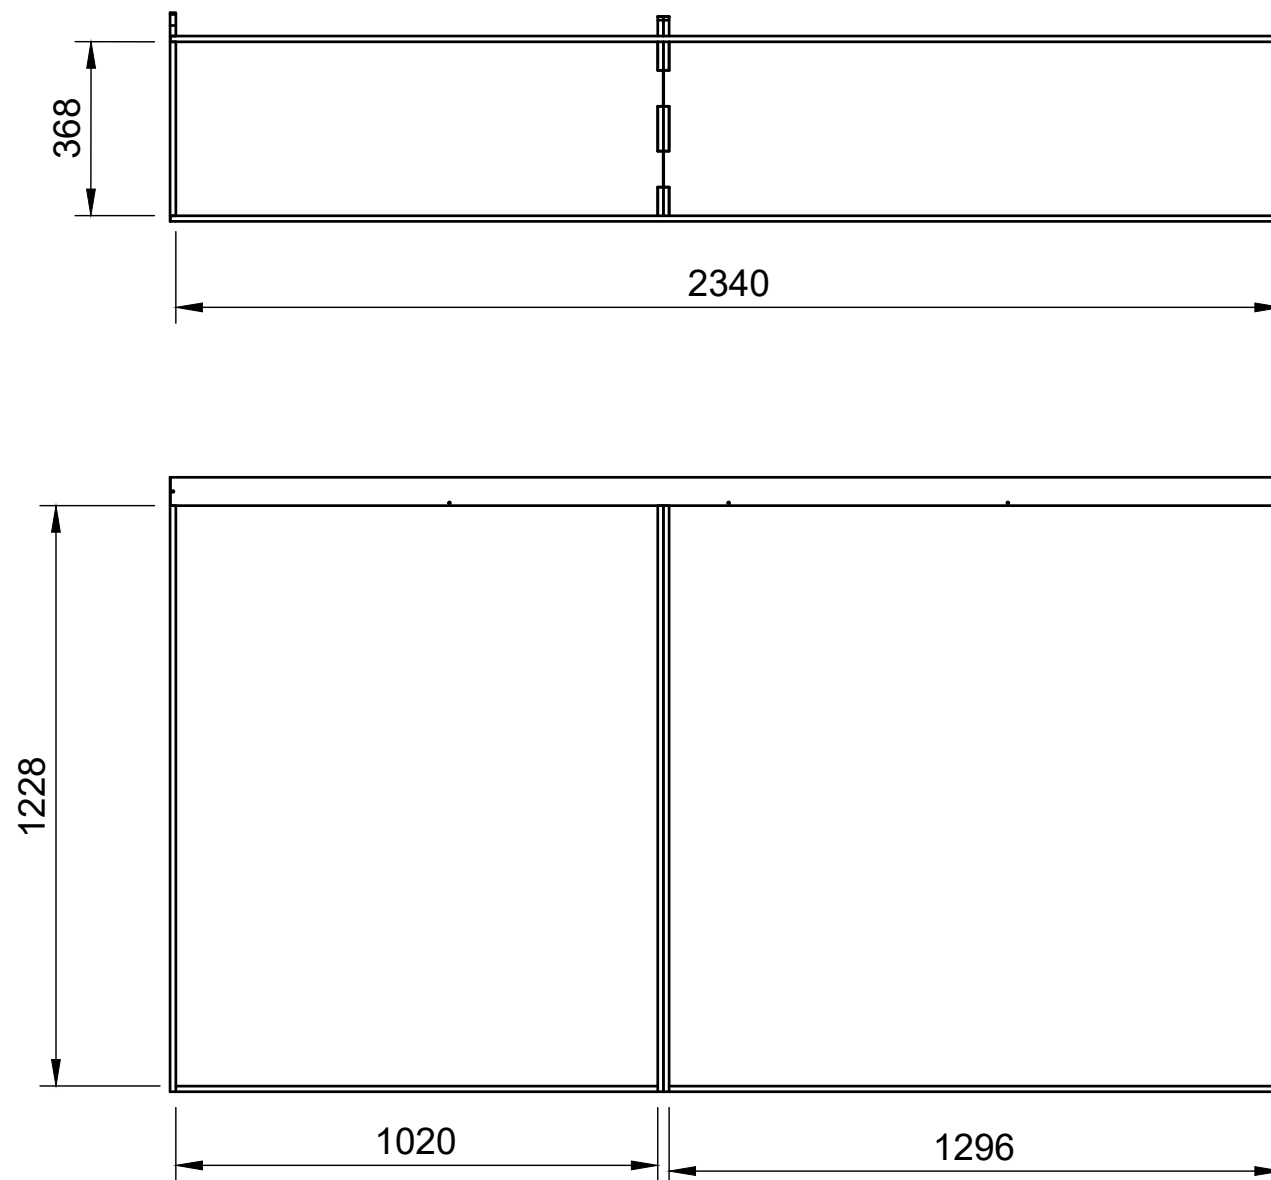

### Page 2 - External Dimensions

All units in mm

Plywood thickness = 12mm

#### Notes

- All dimensions on this page are external.

**YOKE VANS**  
info@yoke-van-kits.co.uk  
0208 132 9221

© 2023 Yoke CNC LTD

Renault Trafic | 2014on | L2H1 (LWB) | Panel Van  
Vauxhall Vivaro | 2014-19 | L2H1 (LWB) | Panel Van  
Nissan NV300 | 2016on | L2H1 (LWB) | Panel Van  
Fiat Talento | 2016-20 | L2H1 (LWB) | Panel Van

### Page 3 - Internal Dimensions

All units in mm

Plywood thickness = 12mm