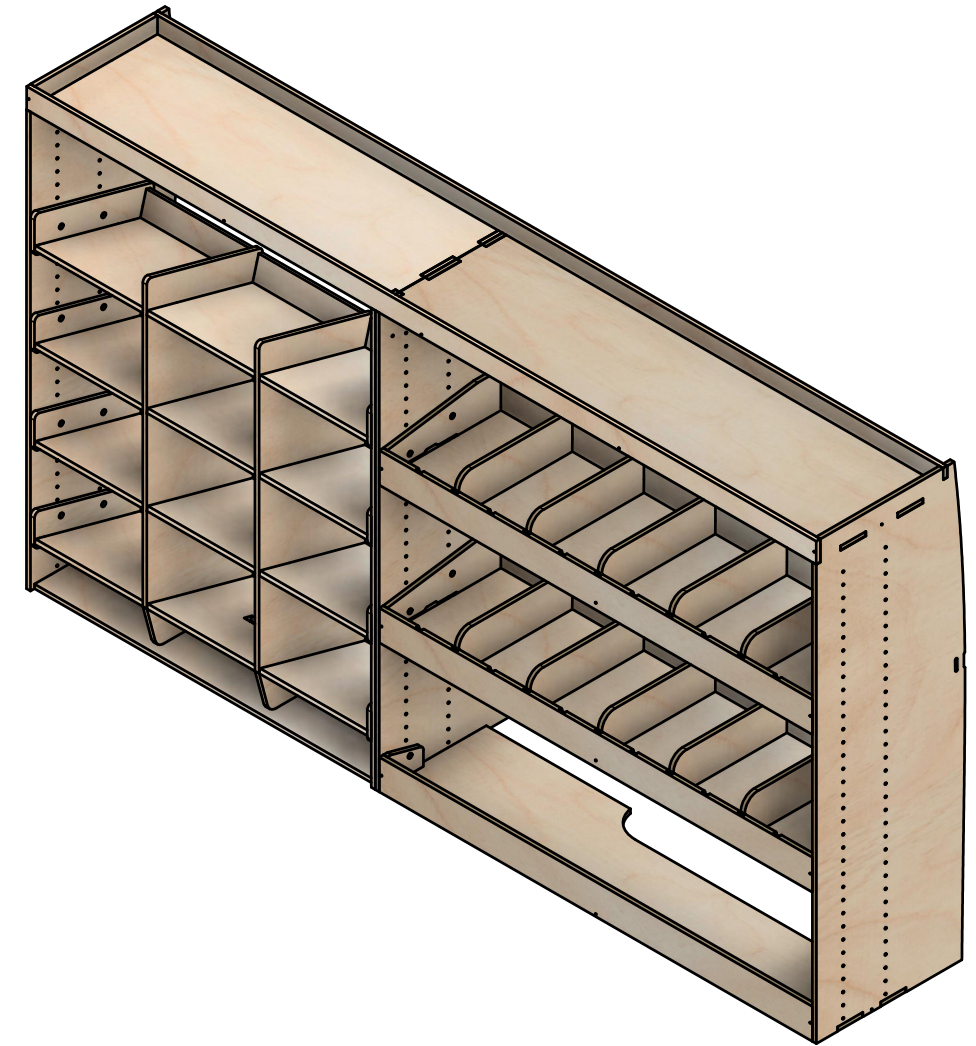

Renault Trafic | 2014on | L2H1 (LWB) | Panel Van
Vauxhall Vivaro | 2014-19 | L2H1 (LWB) | Panel Van
Nissan NV300 | 2016on | L2H1 (LWB) | Panel Van
Fiat Talento | 2016-20 | L2H1 (LWB) | Panel Van

Combo No.7

SKU: TVN_14_L2_C7

Page 2 - External Dimensions

All units in mm

Plywood thickness = 12mm

Notes

- All dimensions on this page are external.

YOKE VANS
info@yoke-van-kits.co.uk
0208 132 9221

© 2023 Yoke CNC LTD