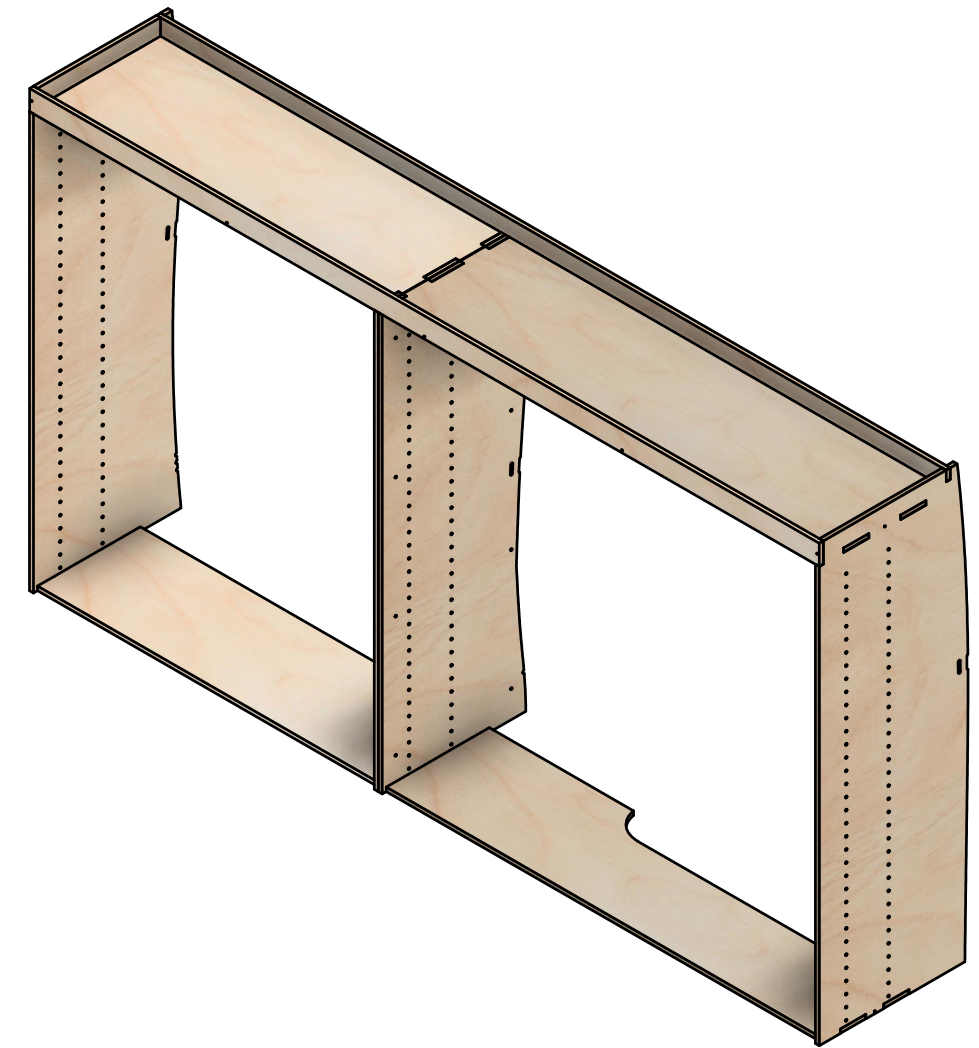

Renault Trafic | 2014on | L2H1 (LWB) | Panel Van
Vauxhall Vivaro | 2014-19 | L2H1 (LWB) | Panel Van
Nissan NV300 | 2016on | L2H1 (LWB) | Panel Van
Fiat Talento | 2016-20 | L2H1 (LWB) | Panel Van

Combo No.7

SKU: TVN_14_L2_C7

Page 3 - Internal Dimensions

All units in mm

Plywood thickness = 12mm

Notes

- All dimensions on this page are internal.

YOKE VANS
info@yoke-van-kits.co.uk
0208 132 9221

© 2023 Yoke CNC LTD