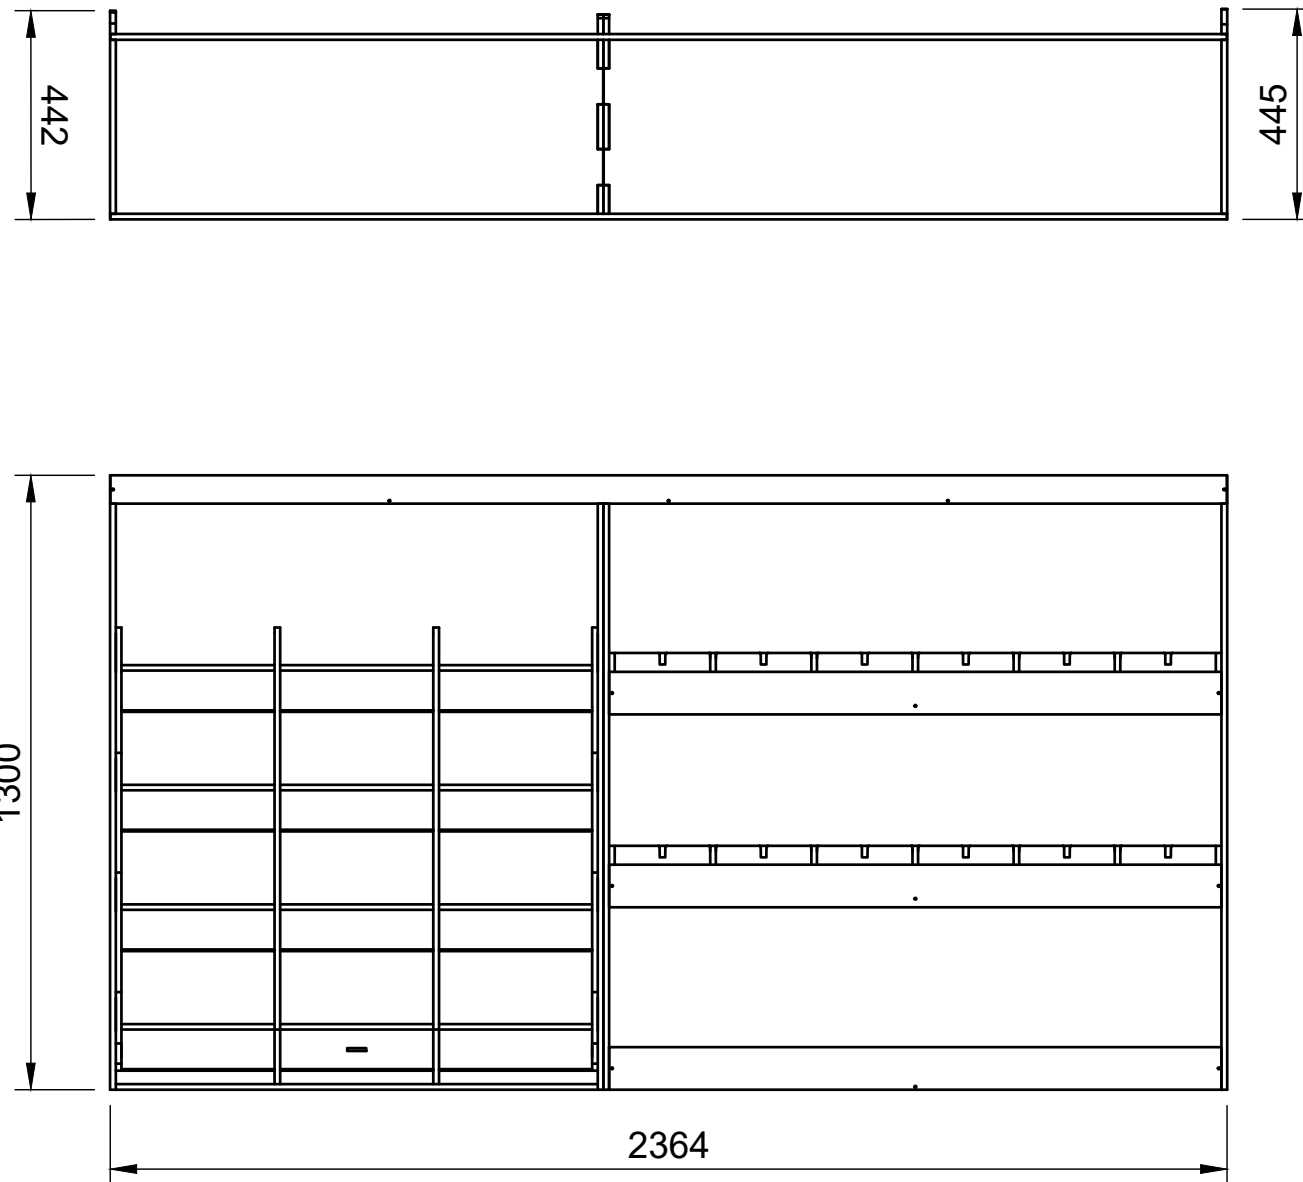

Renault Trafic | 2014on | L2H1 (LWB) | Panel Van
Vauxhall Vivaro | 2014-19 | L2H1 (LWB) | Panel Van
Nissan NV300 | 2016on | L2H1 (LWB) | Panel Van
Fiat Talento | 2016-20 | L2H1 (LWB) | Panel Van

Combo No.7

SKU: TVN_14_L2_C7

Page 2 - External Dimensions

All units in mm

Plywood thickness = 12mm

Notes

- All dimensions on this page are external.

YOKE VANS
info@yoke-van-kits.co.uk
0208 132 9221

© 2023 Yoke CNC LTD