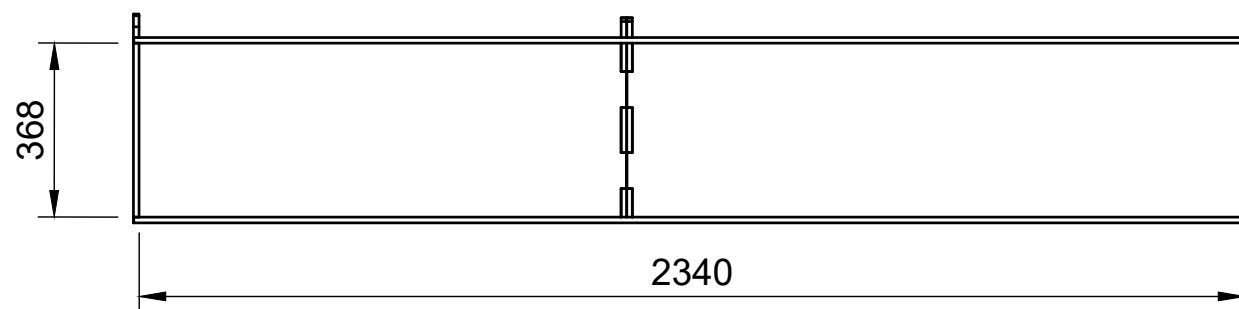

Combo No.7 | HFFF 374mm

SKU: TVN_14_L2_C7_HF374

Page 3 - Internal Dimensions

All units in mm

Plywood thickness = 12mm

Notes

- All dimensions on this page are internal.

YOKE VANS
info@yoke-van-kits.co.uk
0208 132 9221