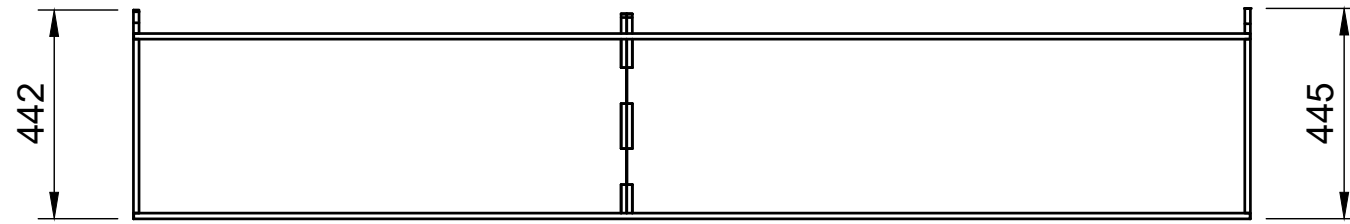

SKU: TVN_14_L2_C7_HF374

Page 1 - Overview

All units in mm

Plywood thickness = 12mm

YOKE VANS
info@yoke-van-kits.co.uk
0208 132 9221

© 2023 Yoke CNC LTD

Renault Trafic | 2014on | L2H1 (LWB) | Panel Van
Vauxhall Vivaro | 2014-19 | L2H1 (LWB) | Panel Van
Nissan NV300 | 2016on | L2H1 (LWB) | Panel Van
Fiat Talento | 2016-20 | L2H1 (LWB) | Panel Van

Combo No.7 | HLFF 374mm

SKU: TVN_14_L2_C7_HF374

Page 2 - External Dimensions

All units in mm

Plywood thickness = 12mm

Notes

- All dimensions on this page are external.

YOKE VANS