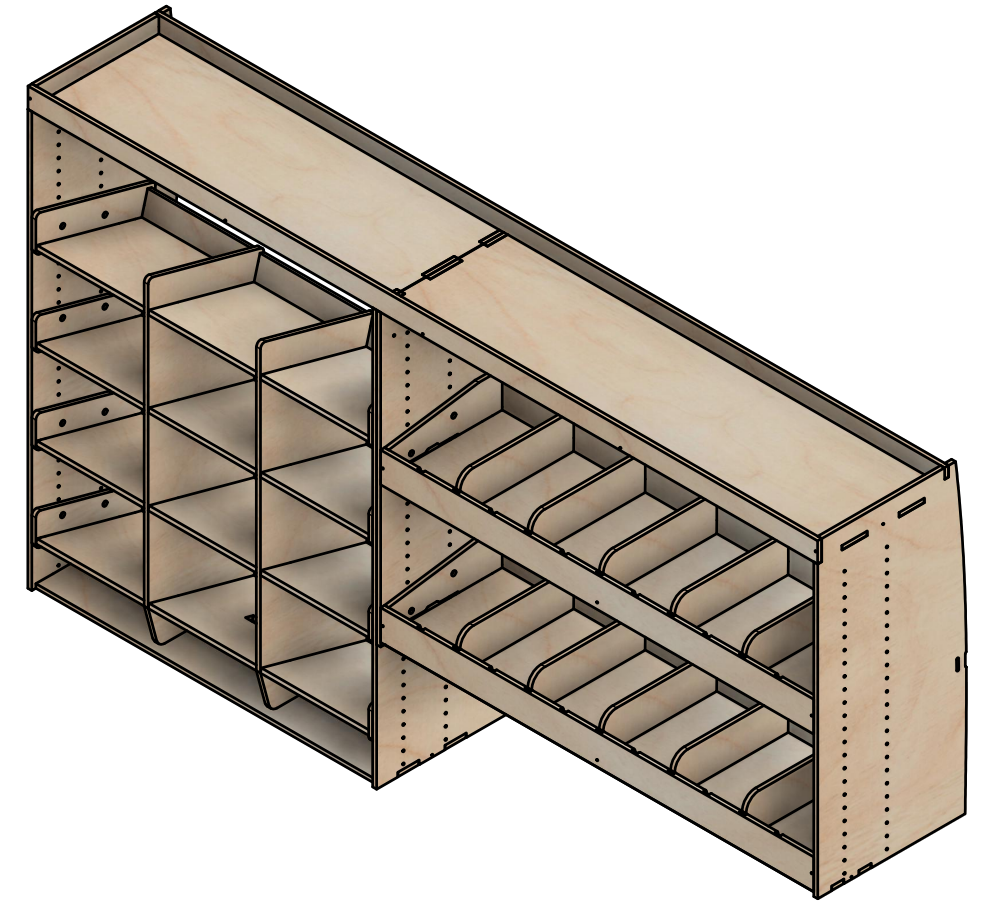

Renault Trafic | 2014on | L2H1 (LWB) | Panel Van
Vauxhall Vivaro | 2014-19 | L2H1 (LWB) | Panel Van
Nissan NV300 | 2016on | L2H1 (LWB) | Panel Van
Fiat Talento | 2016-20 | L2H1 (LWB) | Panel Van

Combo No.7 | HFFF 374mm

SKU: TVN_14_L2_C7_HF374

Page 1 - Overview

All units in mm

Plywood thickness = 12mm

YOKE VANS
info@yoke-van-kits.co.uk
0208 132 9221

© 2023 Yoke CNC LTD

Renault Trafic | 2014on | L2H1 (LWB) | Panel Van
Vauxhall Vivaro | 2014-19 | L2H1 (LWB) | Panel Van
Nissan NV300 | 2016on | L2H1 (LWB) | Panel Van
Fiat Talento | 2016-20 | L2H1 (LWB) | Panel Van

Combo No.7 | HLFF 374mm

SKU: TVN_14_L2_C7_HF374

Page 2 - External Dimensions

All units in mm

Plywood thickness = 12mm

Notes

- All dimensions on this page are external.

YOKE VANS