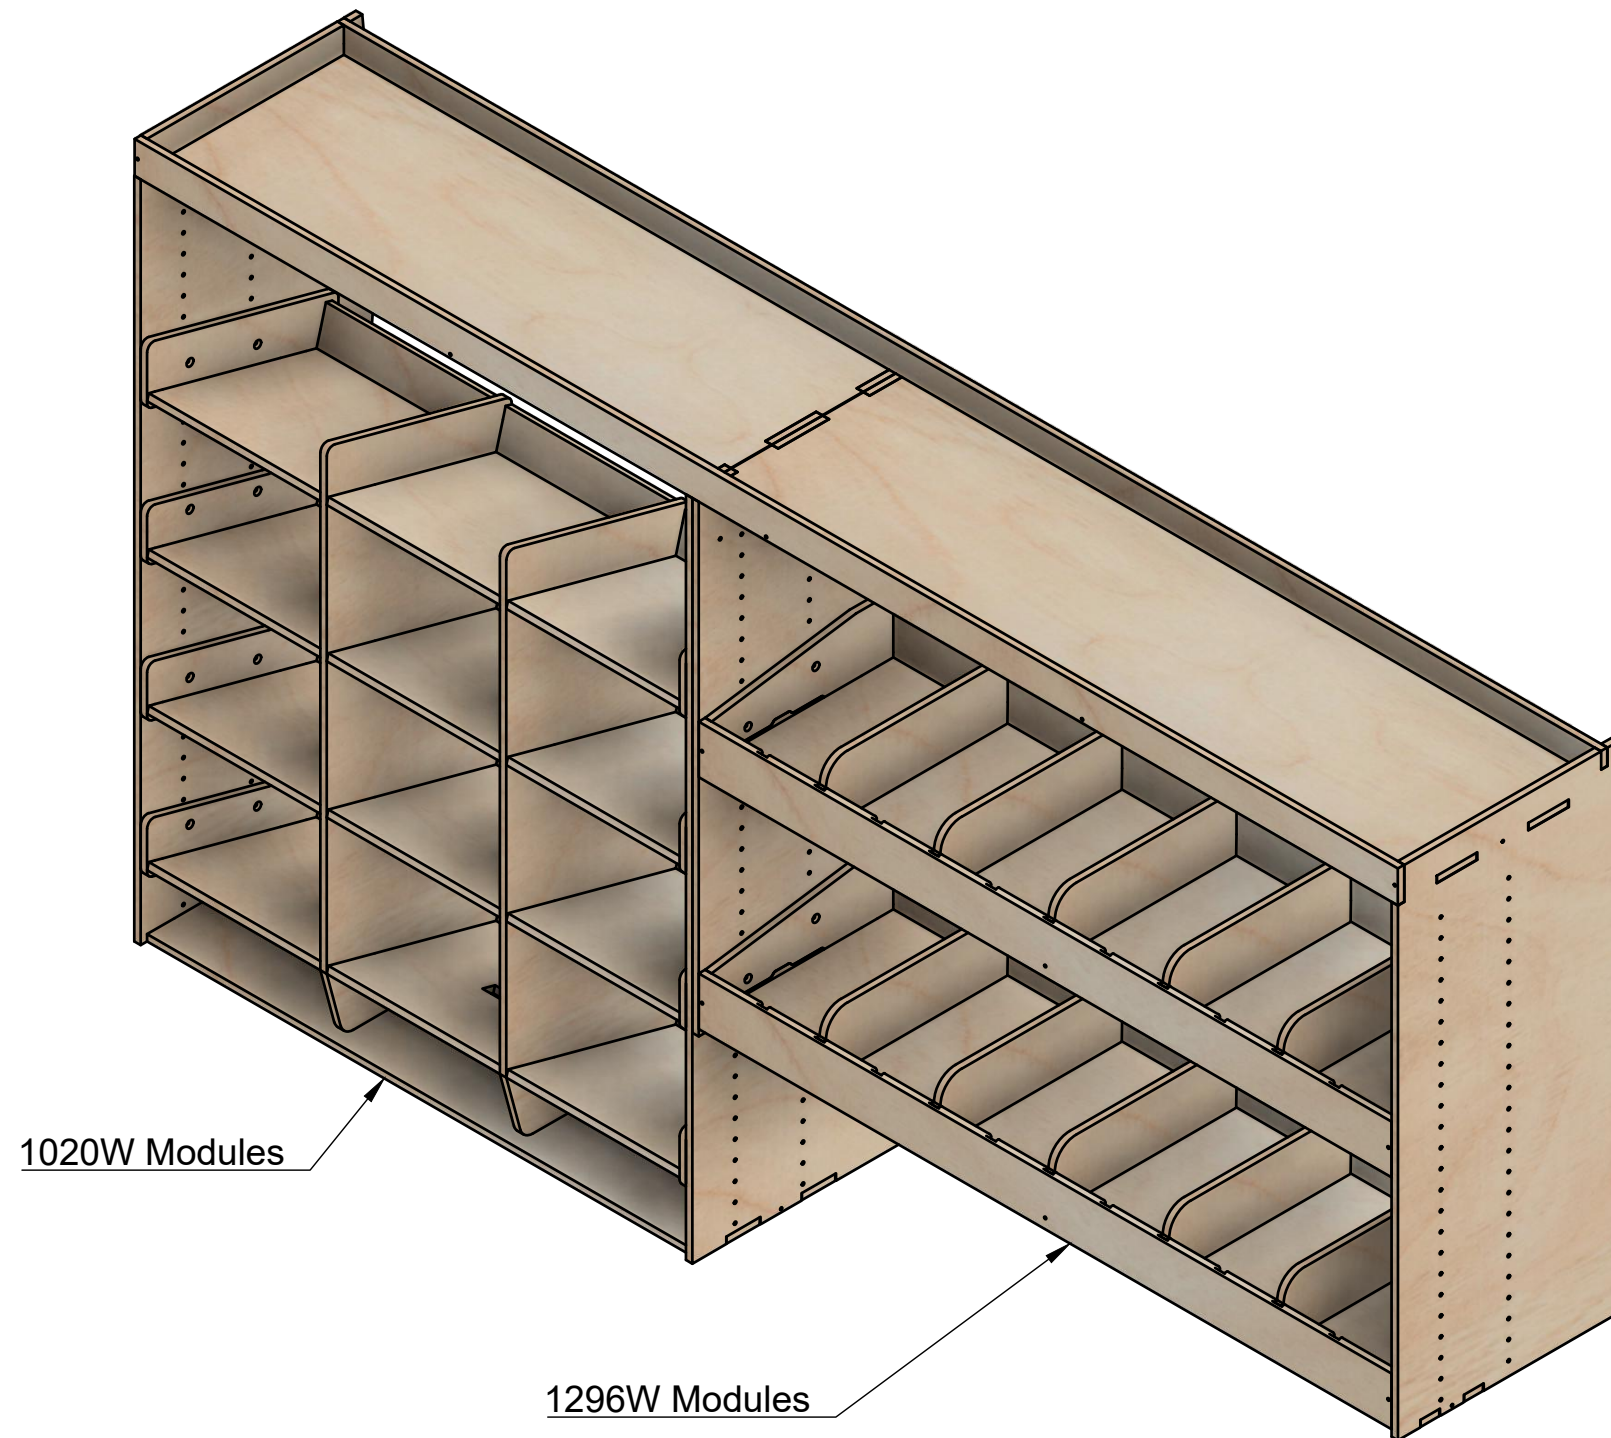

Renault Trafic | 2014on | L2H1 (LWB) | Panel Van
Vauxhall Vivaro | 2014-19 | L2H1 (LWB) | Panel Van
Nissan NV300 | 2016on | L2H1 (LWB) | Panel Van
Fiat Talento | 2016-20 | L2H1 (LWB) | Panel Van

Combo No.7 | HFFF 374mm

SKU: TVN_14_L2_C7_HF374

Page 1 - Overview

All units in mm

Plywood thickness = 12mm

YOKE VANS
info@yoke-van-kits.co.uk
0208 132 9221

© 2023 Yoke CNC LTD

Renault Trafic | 2014on | L2H1 (LWB) | Panel Van
Vauxhall Vivaro | 2014-19 | L2H1 (LWB) | Panel Van
Nissan NV300 | 2016on | L2H1 (LWB) | Panel Van
Fiat Talento | 2016-20 | L2H1 (LWB) | Panel Van