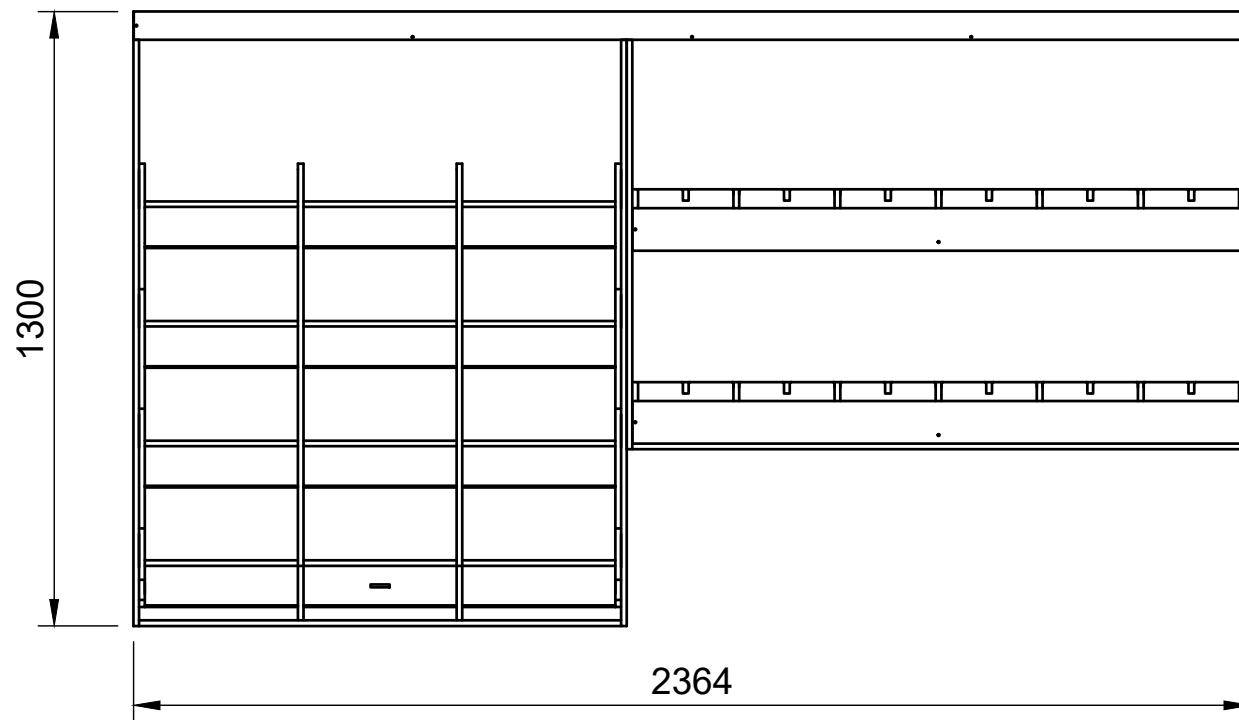

SKU: TVN_14_L2_C7_HF374

Page 1 - Overview

All units in mm

Plywood thickness = 12mm

YOKE VANS
info@yoke-van-kits.co.uk
0208 132 9221

© 2023 Yoke CNC LTD

Renault Trafic | 2014on | L2H1 (LWB) | Panel Van
Vauxhall Vivaro | 2014-19 | L2H1 (LWB) | Panel Van
Nissan NV300 | 2016on | L2H1 (LWB) | Panel Van
Fiat Talento | 2016-20 | L2H1 (LWB) | Panel Van

Combo No.7 | HLFF 374mm

SKU: TVN_14_L2_C7_HF374

Page 2 - External Dimensions

All units in mm

Plywood thickness = 12mm

Notes

- All dimensions on this page are external.

YOKE VANS