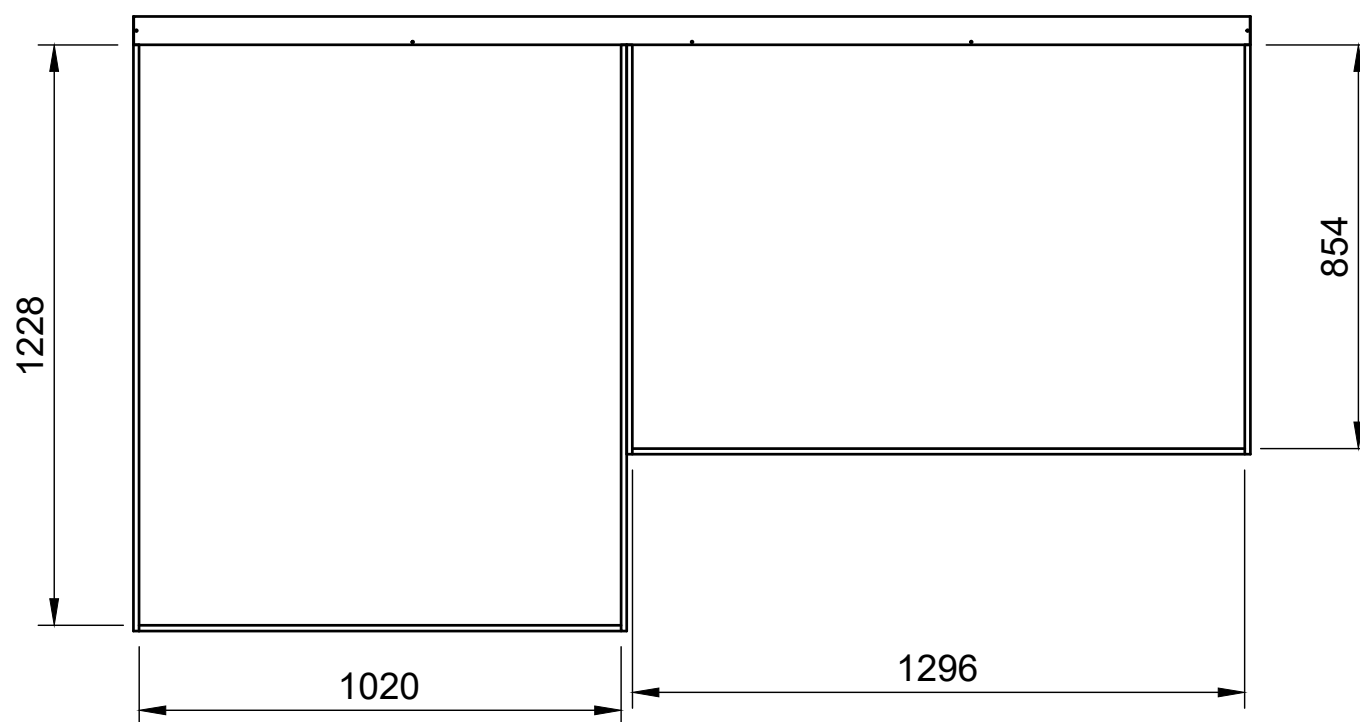

Combo No.7 | HFFF 374mm

SKU: TVN_14_L2_C7_HF374

Page 3 - Internal Dimensions

All units in mm

Plywood thickness = 12mm

Notes

- All dimensions on this page are internal.

YOKE VANS
info@yoke-van-kits.co.uk
0208 132 9221