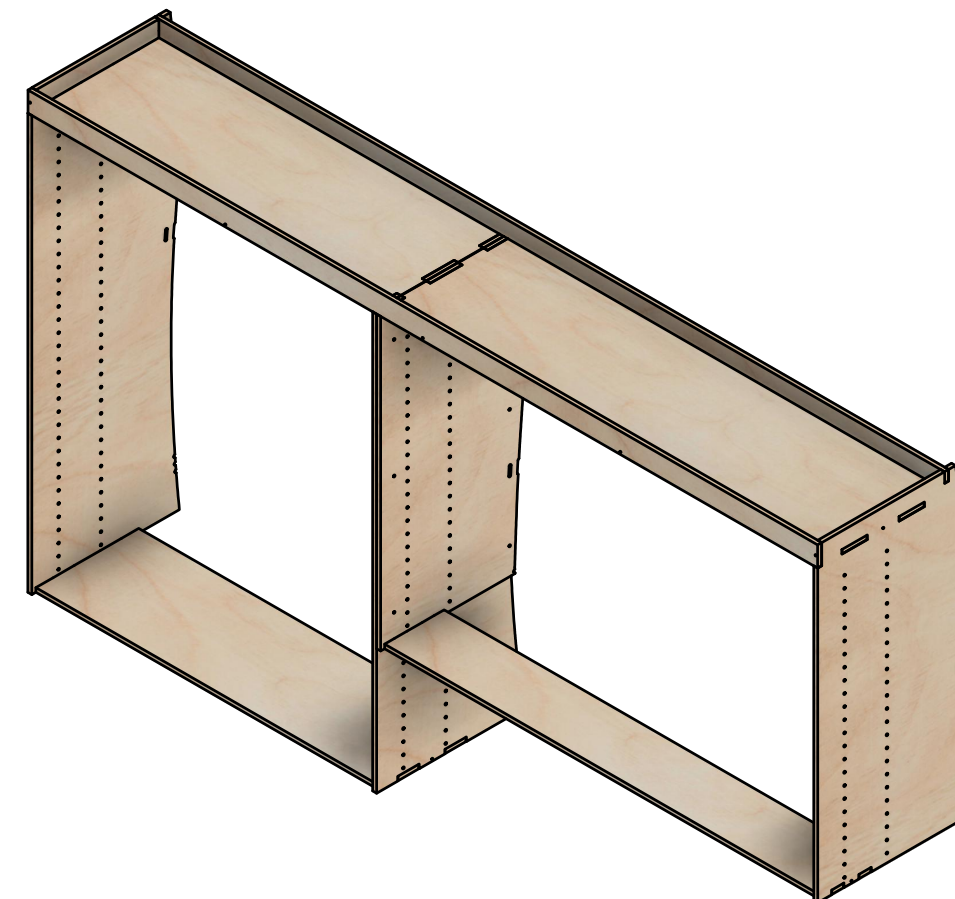

Renault Trafic | 2014on | L2H1 (LWB) | Panel Van
Vauxhall Vivaro | 2014-19 | L2H1 (LWB) | Panel Van
Nissan NV300 | 2016on | L2H1 (LWB) | Panel Van
Fiat Talento | 2016-20 | L2H1 (LWB) | Panel Van

Combo No.7 | HFFF 374mm

SKU: TVN_14_L2_C7_HF374

Page 3 - Internal Dimensions

All units in mm

Plywood thickness = 12mm

Notes

- All dimensions on this page are internal.

YOKE VANS
info@yoke-van-kits.co.uk
0208 132 9221

© 2023 Yoke CNC LTD