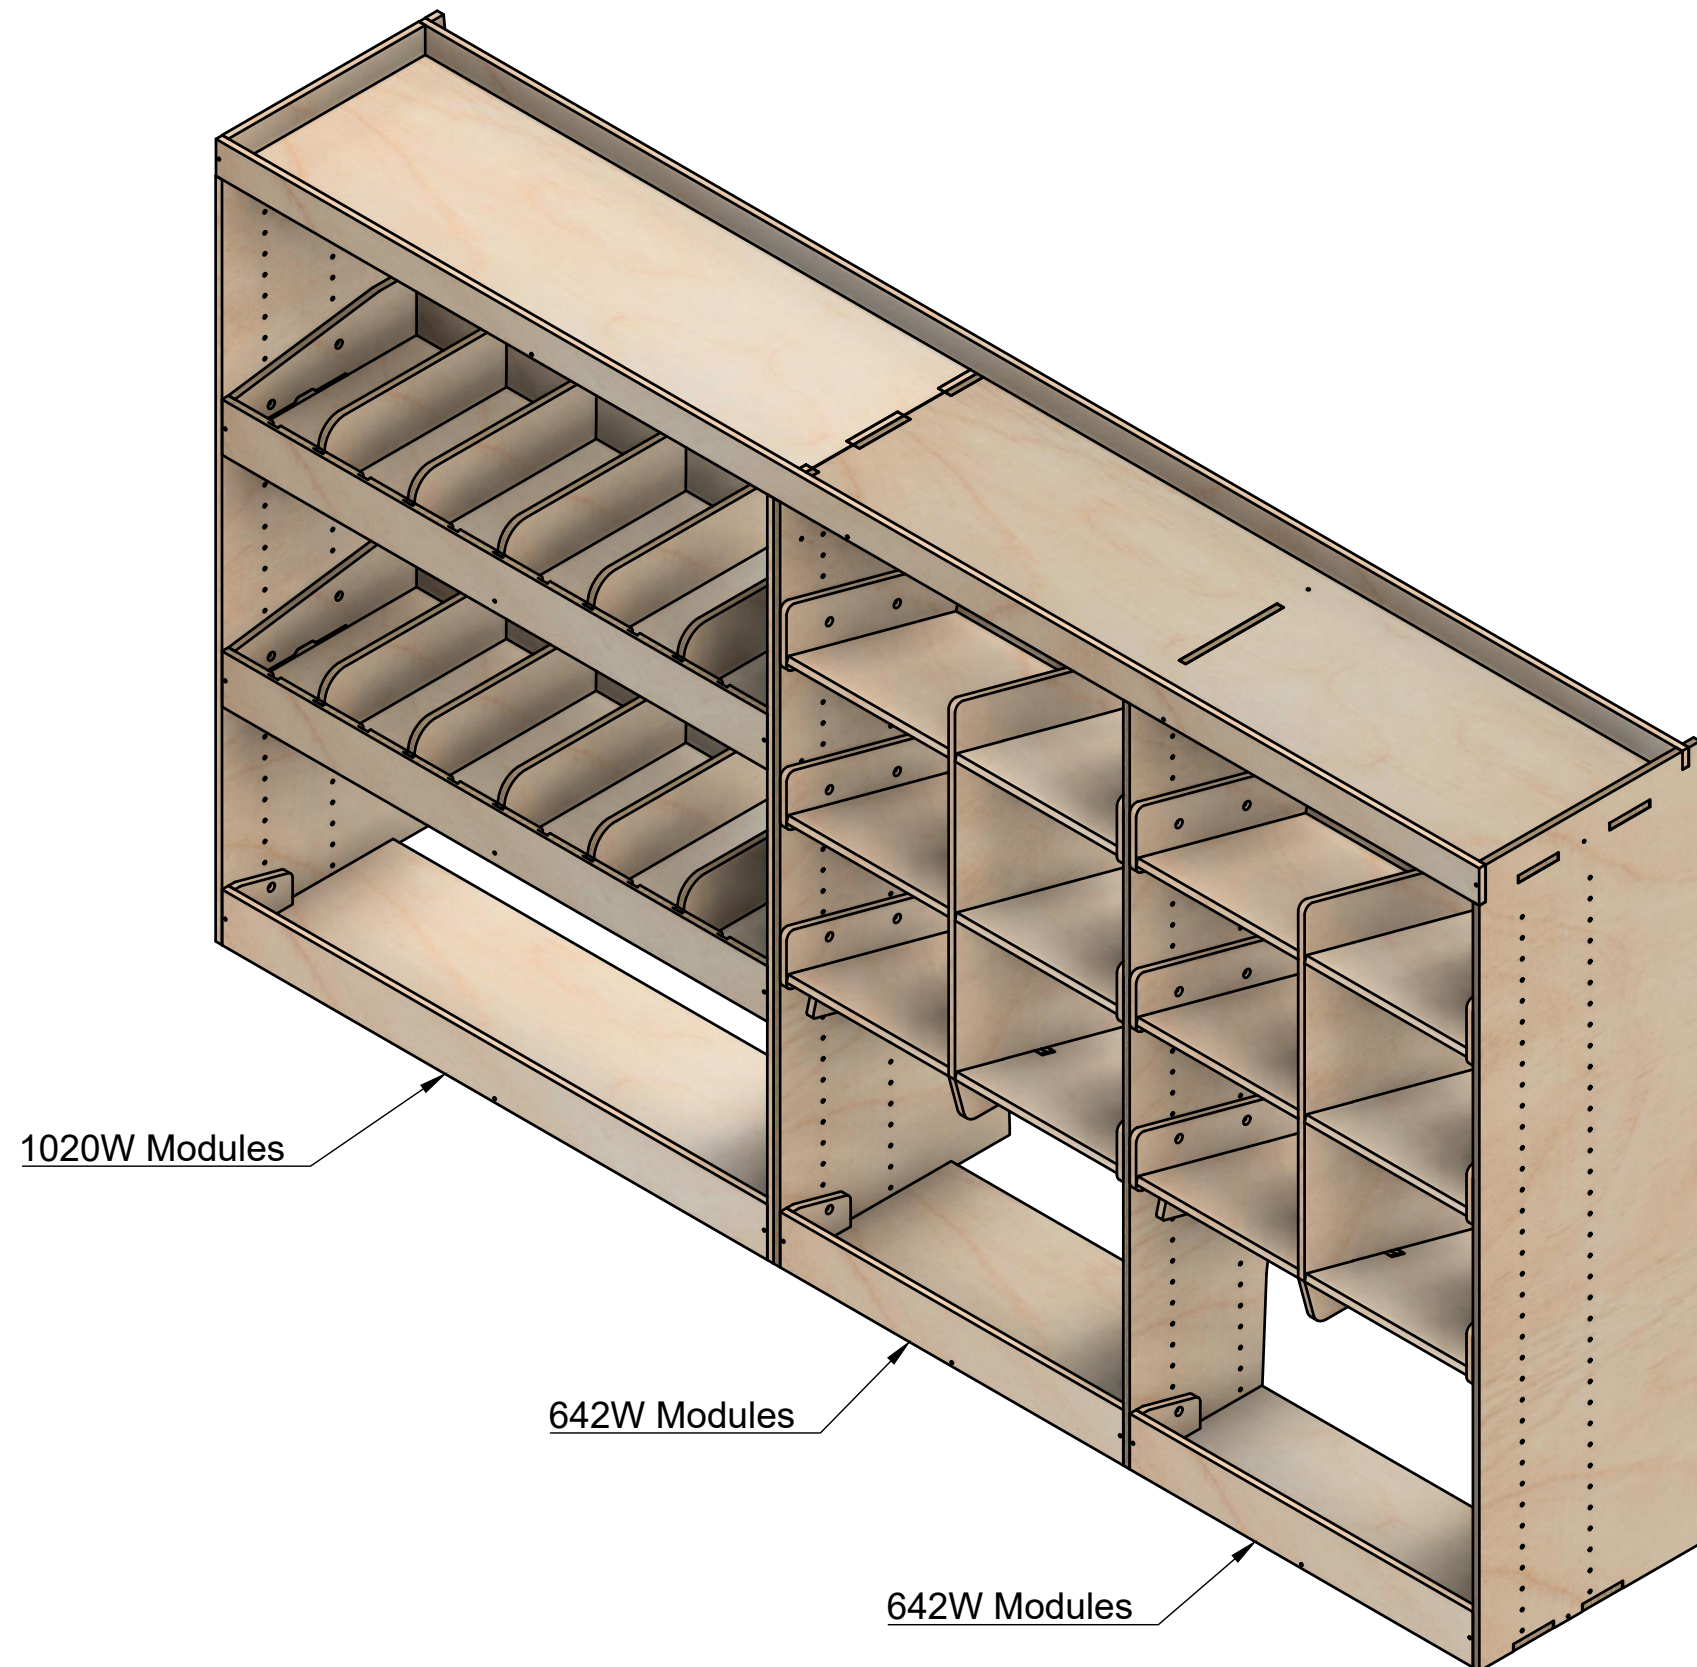

Renault Trafic | 2014on | L2H1 (LWB) | Panel Van
Vauxhall Vivaro | 2014-19 | L2H1 (LWB) | Panel Van
Nissan NV300 | 2016on | L2H1 (LWB) | Panel Van
Fiat Talento | 2016-20 | L2H1 (LWB) | Panel Van

Combo No.8

SKU: TVN_14_L2_C8

Page 1 - Overview

All units in mm

Plywood thickness = 12mm

Notes

- Point A
- Point B
- Point C

YOKE VANS
info@yoke-van-kits.co.uk
0208 132 9221

© 2023 Yoke CNC LTD