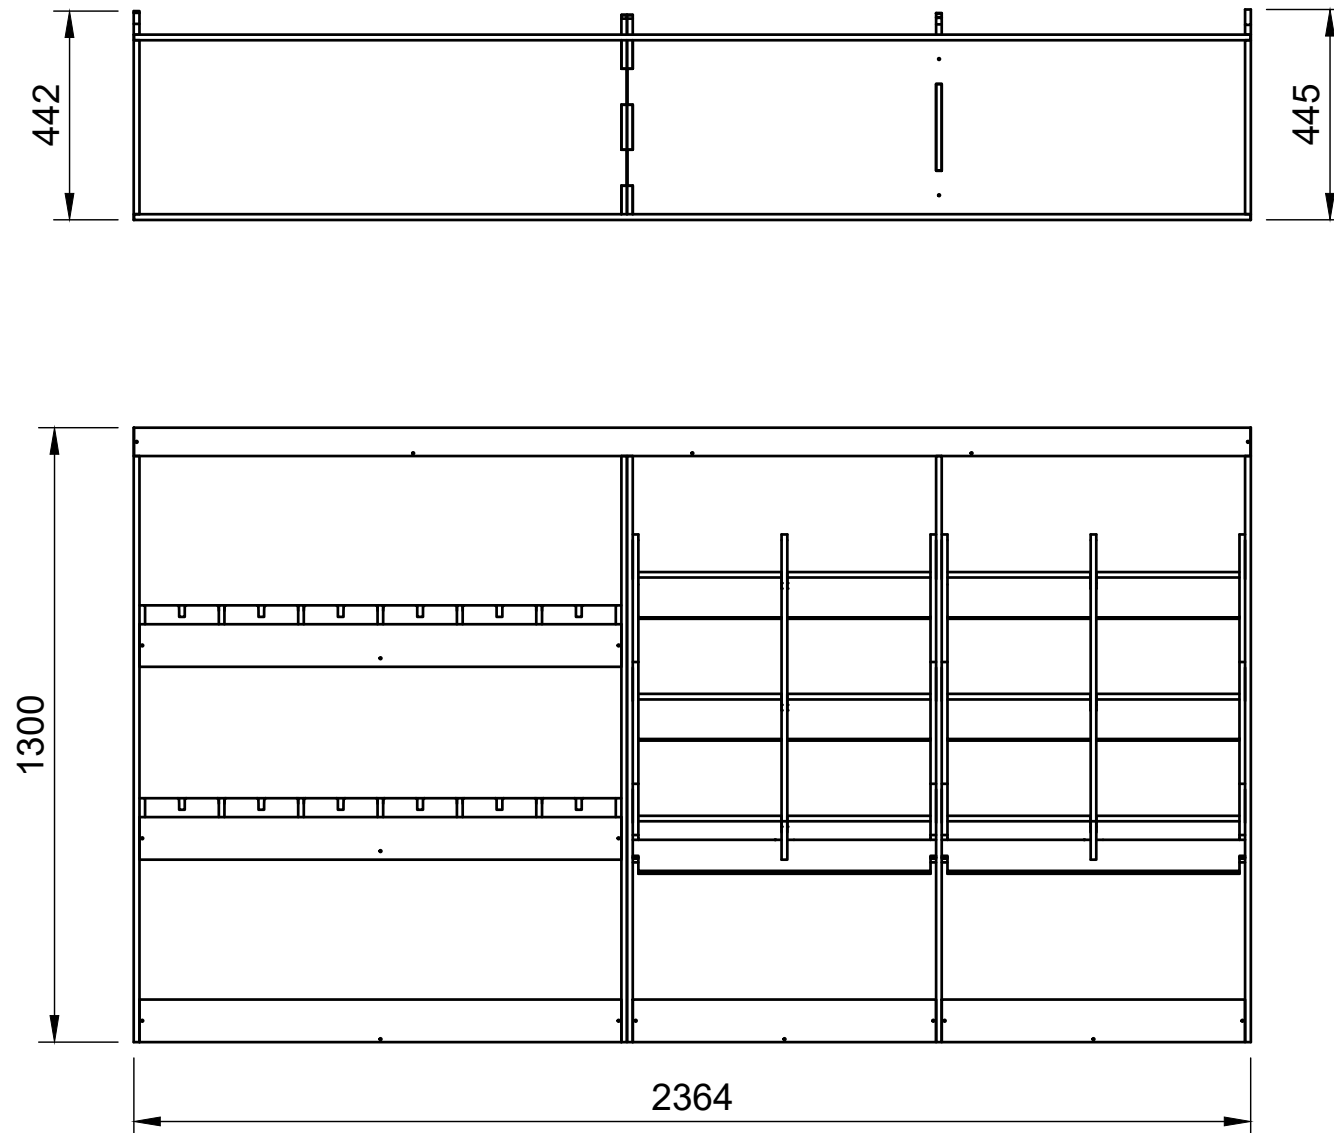

SKU: TVN_14_L2_C8

Page 1 - Overview

All units in mm

Plywood thickness = 12mm

Notes

- Point A
- Point B
- Point C

YOKE VANS
info@yoke-van-kits.co.uk
0208 132 9221

© 2023 Yoke CNC LTD

SKU: TVN_14_L2_C8

Page 2 - External Dimensions

All units in mm

Plywood thickness = 12mm

Notes

- All dimensions on this page are external.

YOKE VANS
info@yoke-van-kits.co.uk
0208 132 9221

© 2023 Yoke CNC LTD

SKU: TVN_14_L2_C8

Page 3 - Internal Dimensions

All units in mm

Plywood thickness = 12mm

Notes

- All dimensions on this page are internal.

YOKE VANS
info@yoke-van-kits.co.uk
0208 132 9221

© 2023 Yoke CNC LTD