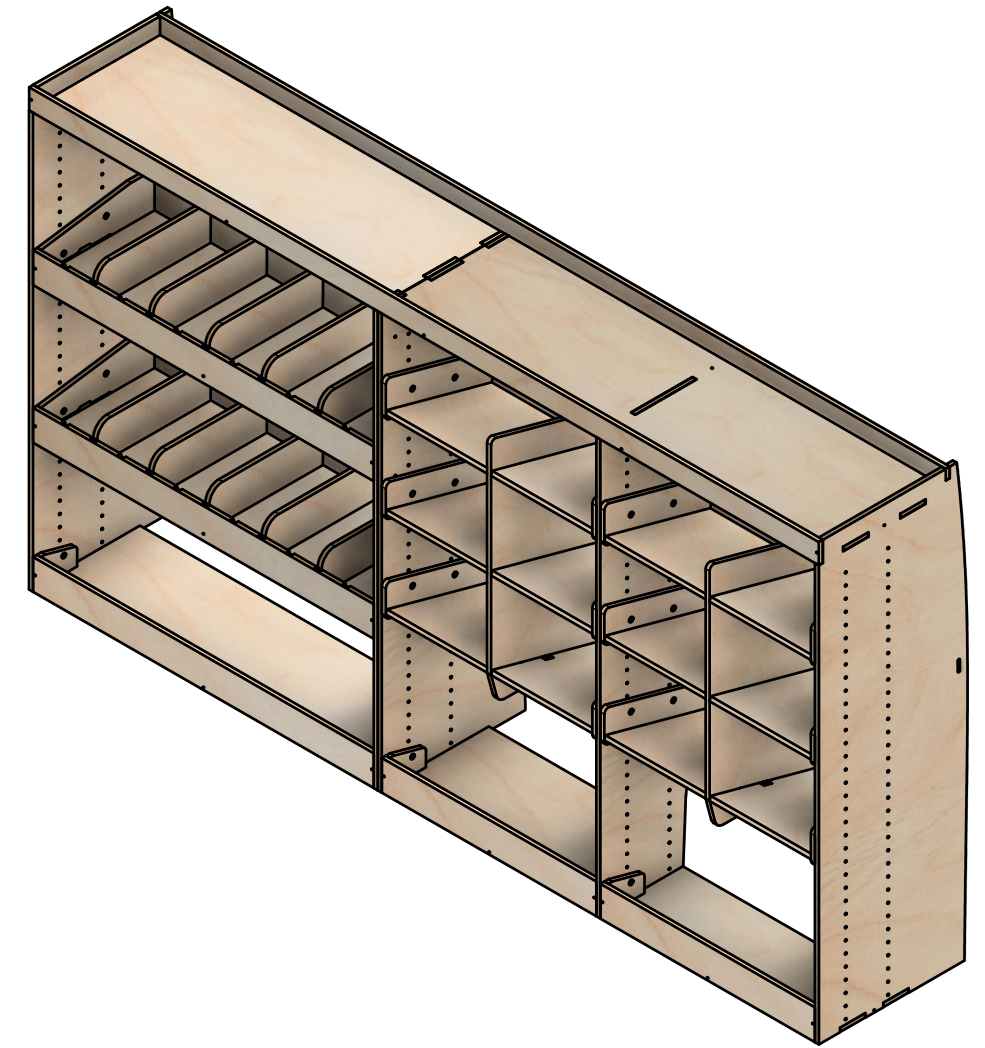

Renault Trafic | 2014on | L2H1 (LWB) | Panel Van
Vauxhall Vivaro | 2014-19 | L2H1 (LWB) | Panel Van
Nissan NV300 | 2016on | L2H1 (LWB) | Panel Van
Fiat Talento | 2016-20 | L2H1 (LWB) | Panel Van

Combo No.8

SKU: TVN_14_L2_C8

Page 2 - External Dimensions

All units in mm

Plywood thickness = 12mm

Notes

- All dimensions on this page are external.

YOKE VANS
info@yoke-van-kits.co.uk
0208 132 9221

© 2023 Yoke CNC LTD