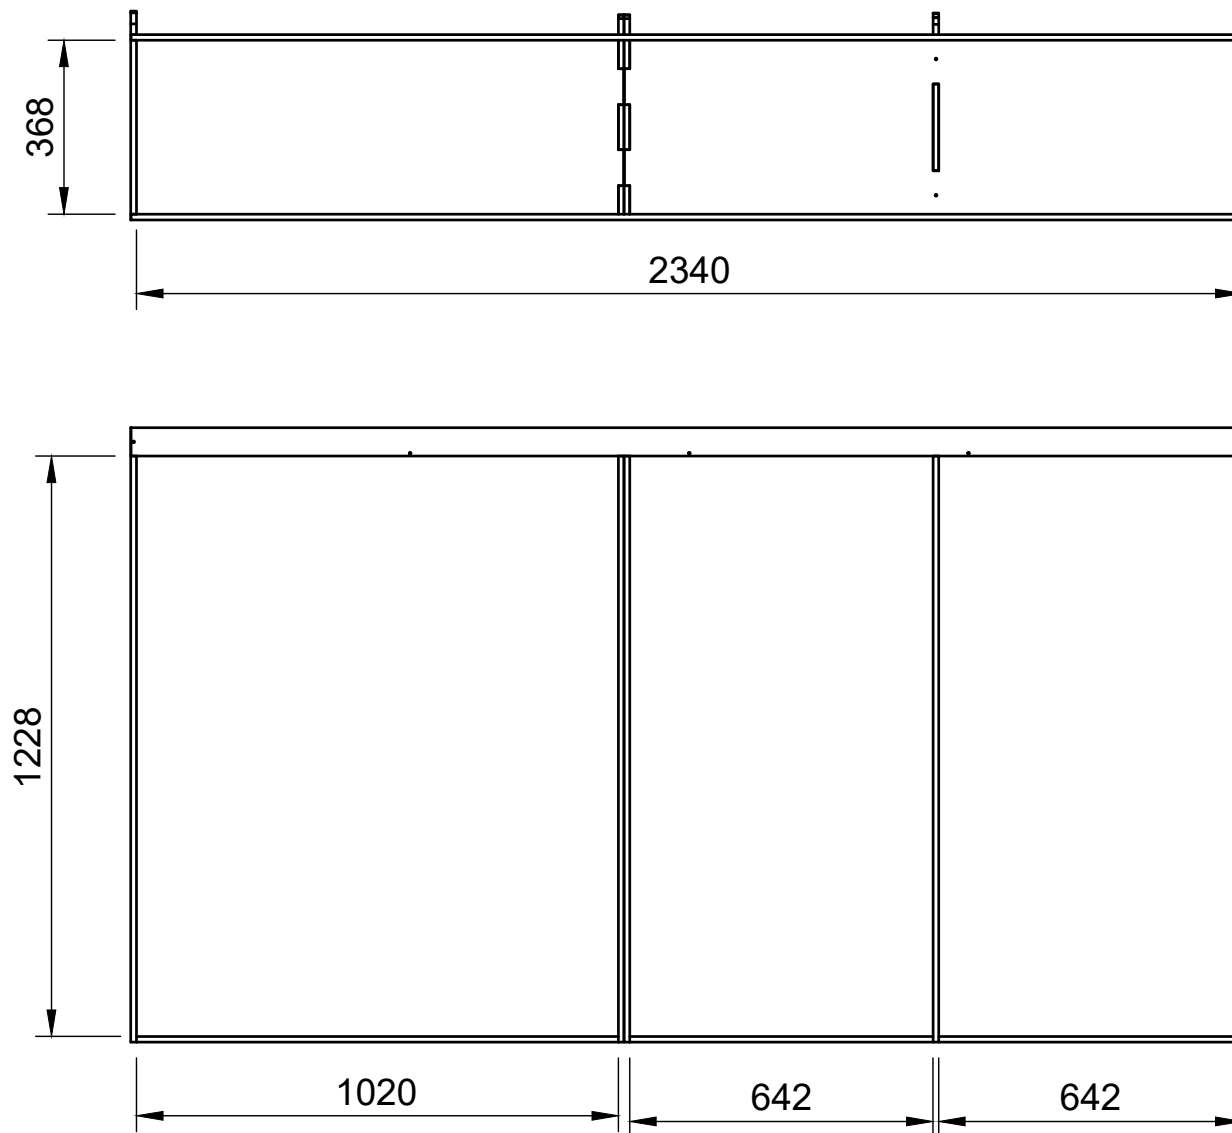

SKU: TVN_14_L2_C8

Page 2 - External Dimensions

All units in mm

Plywood thickness = 12mm

Notes

- All dimensions on this page are external.

YOKE VANS
info@yoke-van-kits.co.uk
0208 132 9221

© 2023 Yoke CNC LTD

SKU: TVN_14_L2_C8

Page 3 - Internal Dimensions

All units in mm

Plywood thickness = 12mm

Notes

- All dimensions on this page are internal.

YOKE VANS
info@yoke-van-kits.co.uk
0208 132 9221

© 2023 Yoke CNC LTD