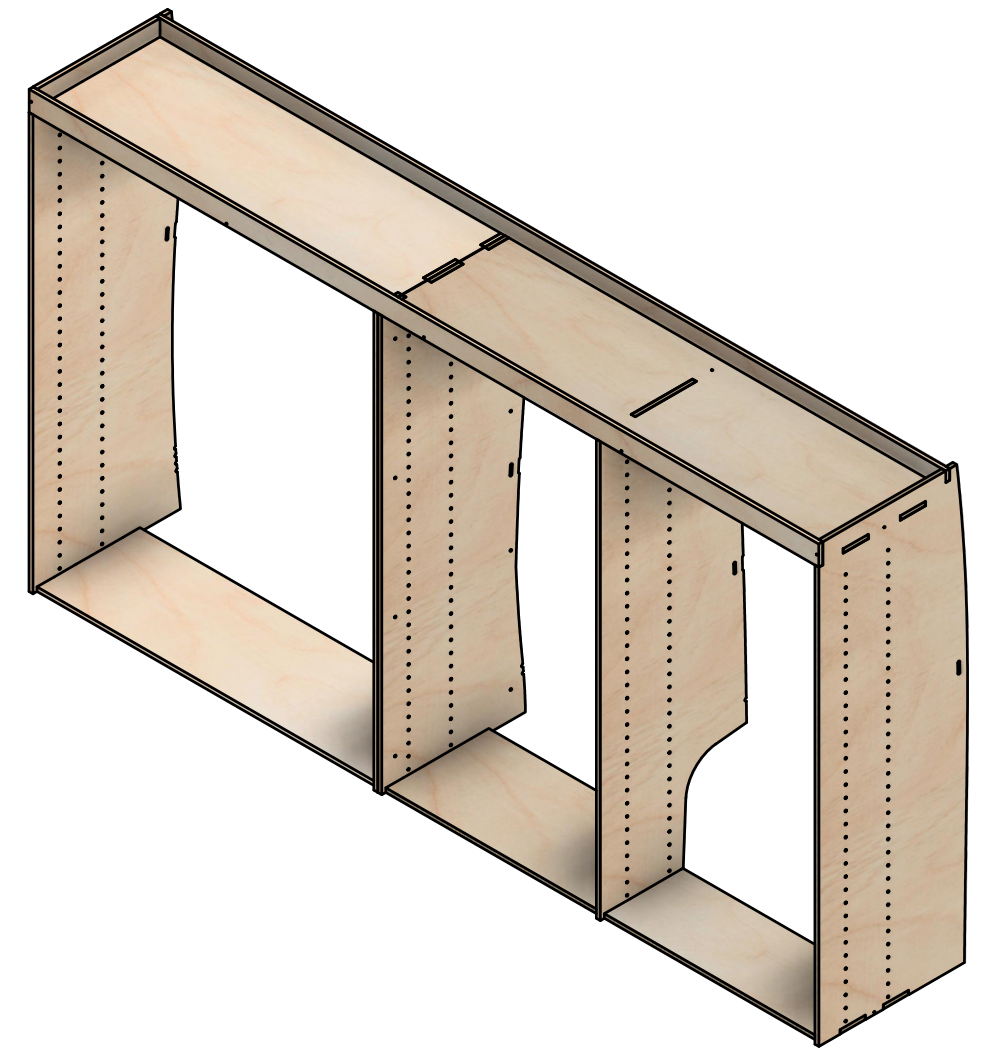

Renault Trafic | 2014on | L2H1 (LWB) | Panel Van
Vauxhall Vivaro | 2014-19 | L2H1 (LWB) | Panel Van
Nissan NV300 | 2016on | L2H1 (LWB) | Panel Van
Fiat Talento | 2016-20 | L2H1 (LWB) | Panel Van

Combo No.8

SKU: TVN_14_L2_C8

Page 3 - Internal Dimensions

All units in mm

Plywood thickness = 12mm

Notes

- All dimensions on this page are internal.

YOKE VANS
info@yoke-van-kits.co.uk
0208 132 9221

© 2023 Yoke CNC LTD