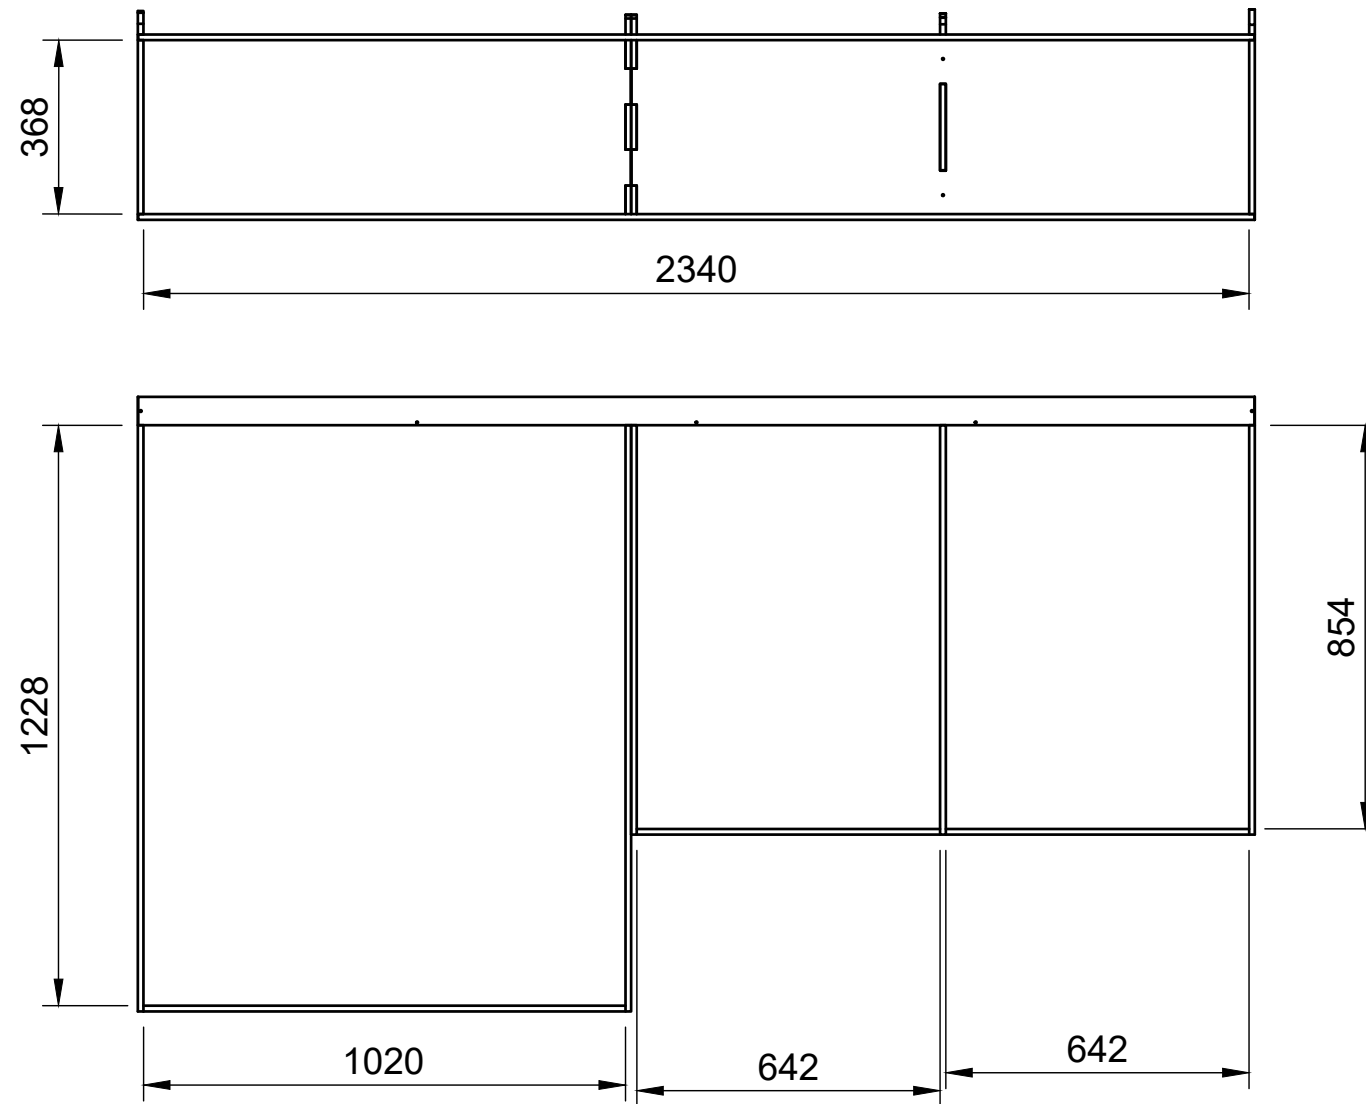

Renault Trafic | 2014on | L2H1 (LWB) | Panel Van
Vauxhall Vivaro | 2014-19 | L2H1 (LWB) | Panel Van
Nissan NV300 | 2016on | L2H1 (LWB) | Panel Van
Fiat Talento | 2016-20 | L2H1 (LWB) | Panel Van

Combo No.8 | HFFF 374mm

SKU: TVN_14_L2_C8_HF374

Page 3 - Internal Dimensions

All units in mm

Plywood thickness = 12mm

Notes

- All dimensions on this page are internal.

YOKE VANS
info@yoke-van-kits.co.uk
0208 132 9221

© 2023 Yoke CNC LTD