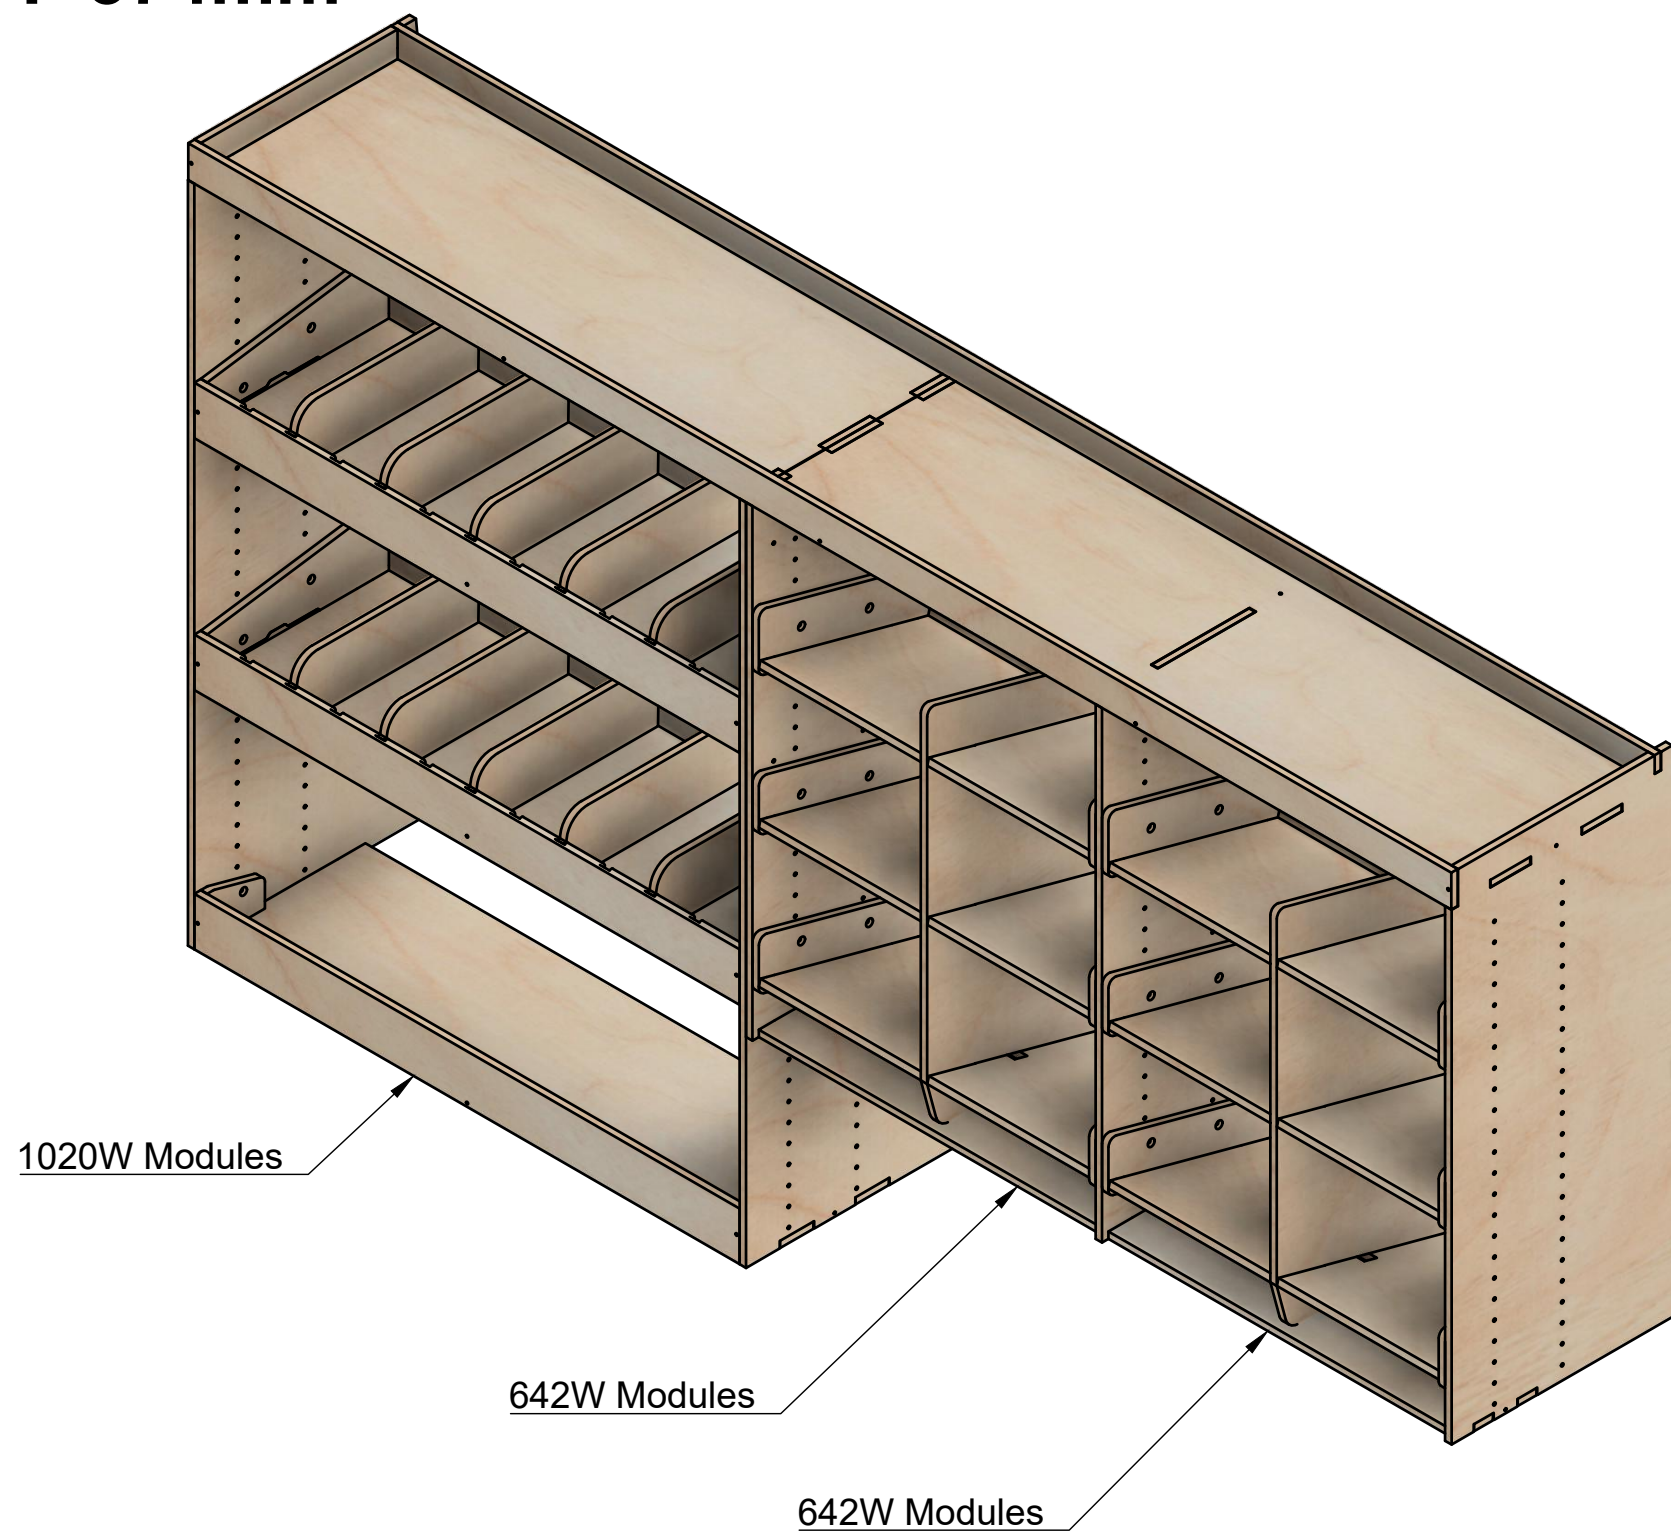

Renault Trafic | 2014on | L2H1 (LWB) | Panel Van
Vauxhall Vivaro | 2014-19 | L2H1 (LWB) | Panel Van
Nissan NV300 | 2016on | L2H1 (LWB) | Panel Van
Fiat Talento | 2016-20 | L2H1 (LWB) | Panel Van

Combo No.8 | HLFF 374mm

SKU: TVN_14_L2_C8_HF374

Page 1 - Overview

All units in mm

Plywood thickness = 12mm

YOKE VANS
info@yoke-van-kits.co.uk
0208 132 9221

© 2023 Yoke CNC LTD

Renault Trafic | 2014on | L2H1 (LWB) | Panel Van
Vauxhall Vivaro | 2014-19 | L2H1 (LWB) | Panel Van
Nissan NV300 | 2016on | L2H1 (LWB) | Panel Van
Fiat Talento | 2016-20 | L2H1 (LWB) | Panel Van