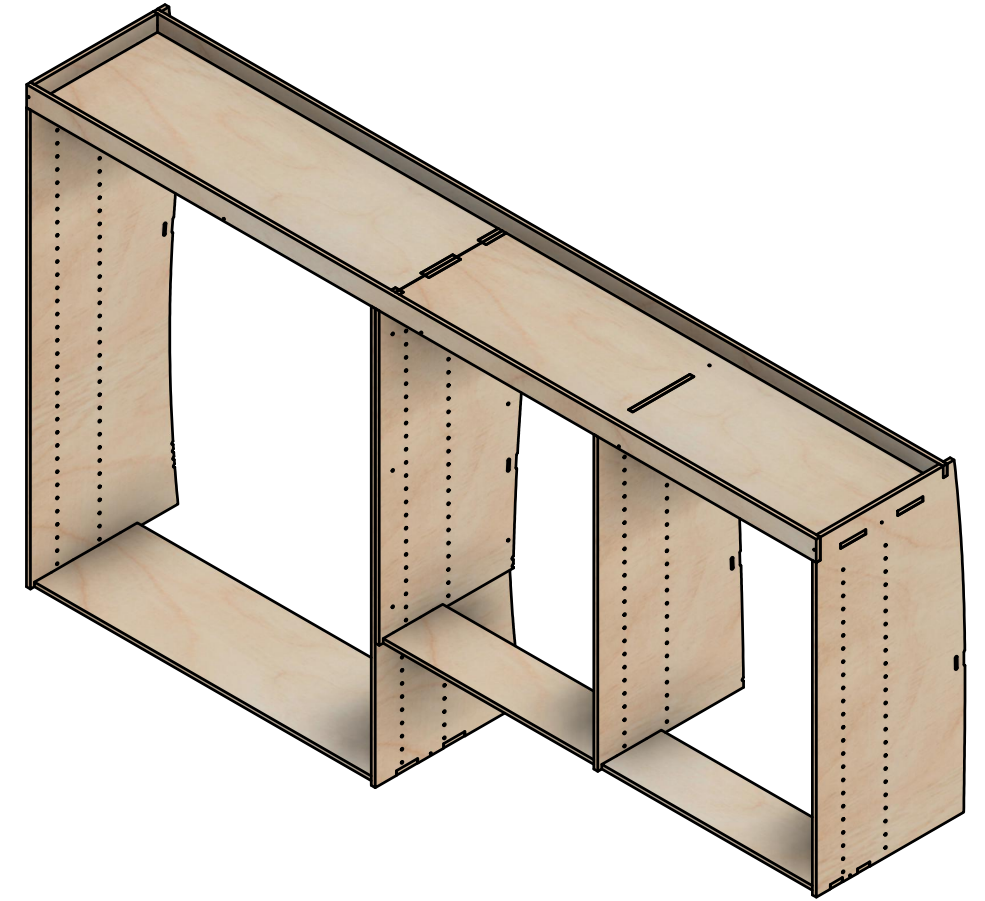

Renault Trafic | 2014on | L2H1 (LWB) | Panel Van
Vauxhall Vivaro | 2014-19 | L2H1 (LWB) | Panel Van
Nissan NV300 | 2016on | L2H1 (LWB) | Panel Van
Fiat Talento | 2016-20 | L2H1 (LWB) | Panel Van

Combo No.8 | HFFF 374mm

SKU: TVN_14_L2_C8_HF374

Page 3 - Internal Dimensions

All units in mm

Plywood thickness = 12mm

Notes

- All dimensions on this page are internal.

YOKE VANS
info@yoke-van-kits.co.uk
0208 132 9221

© 2023 Yoke CNC LTD