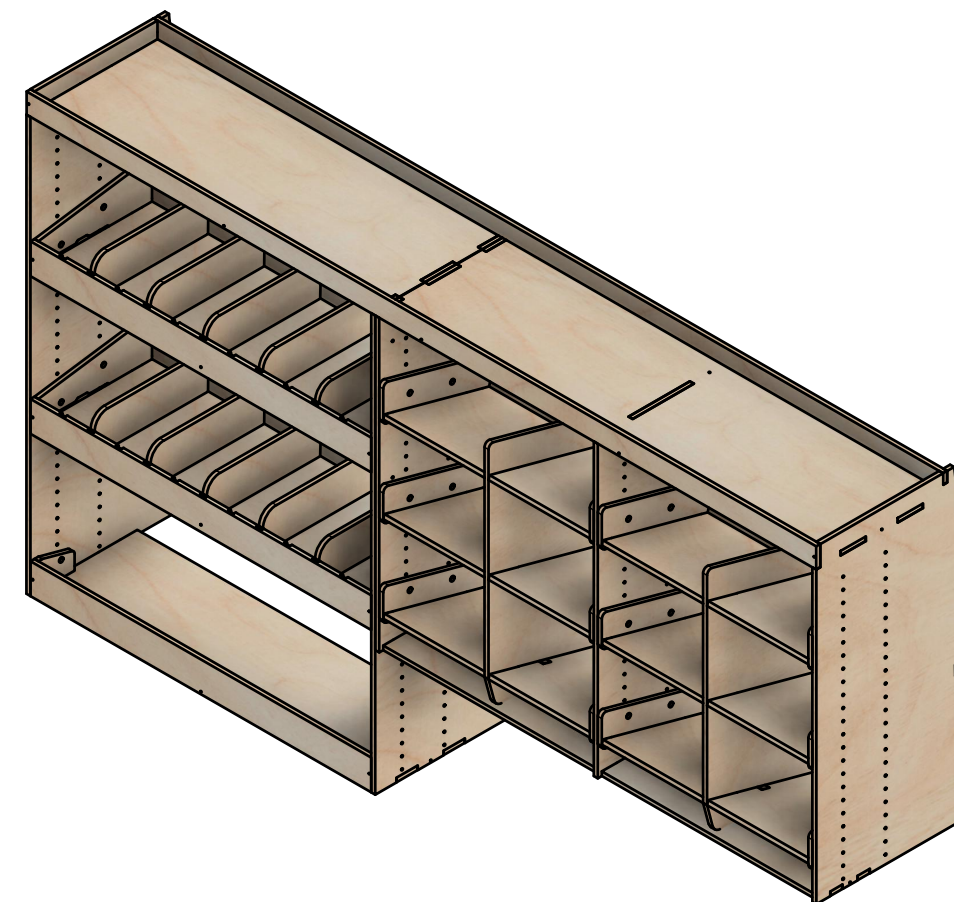

SKU: TVN_14_L2_C8_HF374

Page 1 - Overview

All units in mm

Plywood thickness = 12mm

YOKE VANS
info@yoke-van-kits.co.uk
0208 132 9221

© 2023 Yoke CNC LTD

Renault Trafic | 2014on | L2H1 (LWB) | Panel Van
Vauxhall Vivaro | 2014-19 | L2H1 (LWB) | Panel Van
Nissan NV300 | 2016on | L2H1 (LWB) | Panel Van
Fiat Talento | 2016-20 | L2H1 (LWB) | Panel Van

Combo No.8 | HLFF 374mm

SKU: TVN_14_L2_C8_HF374

Page 2 - External Dimensions

All units in mm

Plywood thickness = 12mm

Notes

- All dimensions on this page are external.

YOKE VANS
info@yoke-van-kits.co.uk
0208 132 9221