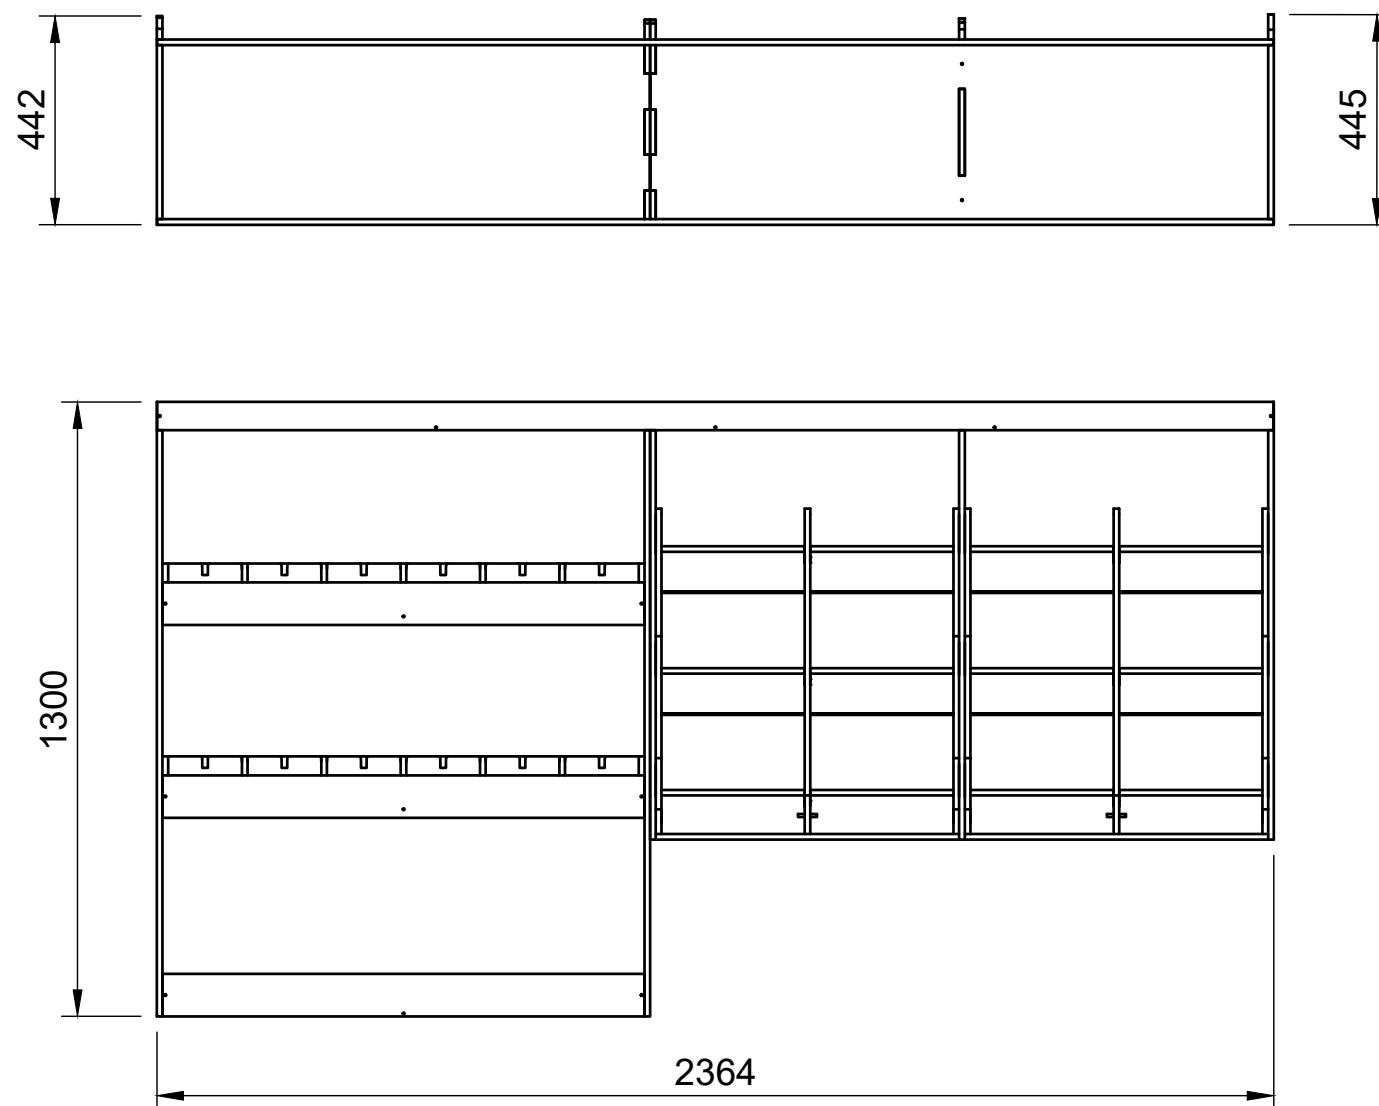

SKU: TVN_14_L2_C8_HF374

Page 1 - Overview

All units in mm

Plywood thickness = 12mm

YOKE VANS
info@yoke-van-kits.co.uk
0208 132 9221

© 2023 Yoke CNC LTD

Renault Trafic | 2014on | L2H1 (LWB) | Panel Van
Vauxhall Vivaro | 2014-19 | L2H1 (LWB) | Panel Van
Nissan NV300 | 2016on | L2H1 (LWB) | Panel Van
Fiat Talento | 2016-20 | L2H1 (LWB) | Panel Van

Combo No.8 | HLFF 374mm

SKU: TVN_14_L2_C8_HF374

Page 2 - External Dimensions

All units in mm

Plywood thickness = 12mm

Notes

- All dimensions on this page are external.

YOKE VANS
info@yoke-van-kits.co.uk
0208 132 9221