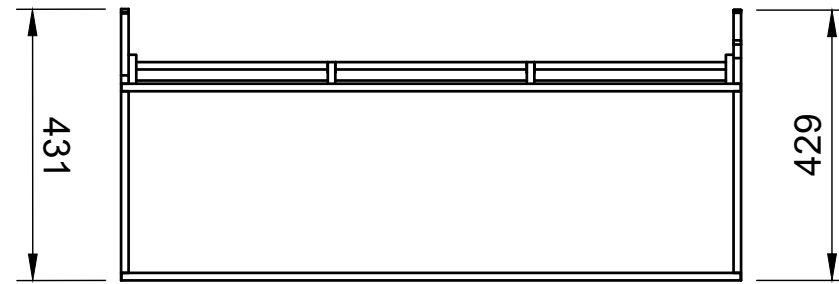

Euro Crate Rack | F374

SKU: VWT56_L1_PSL_Euro_F374

Page 2 - External Dimensions

All units in mm

Plywood thickness = 12mm

Notes

- All dimensions on this page are external.

YOKE VANS
info@yoke-van-kits.co.uk
0208 132 9221

© 2023 Yoke CNC LTD