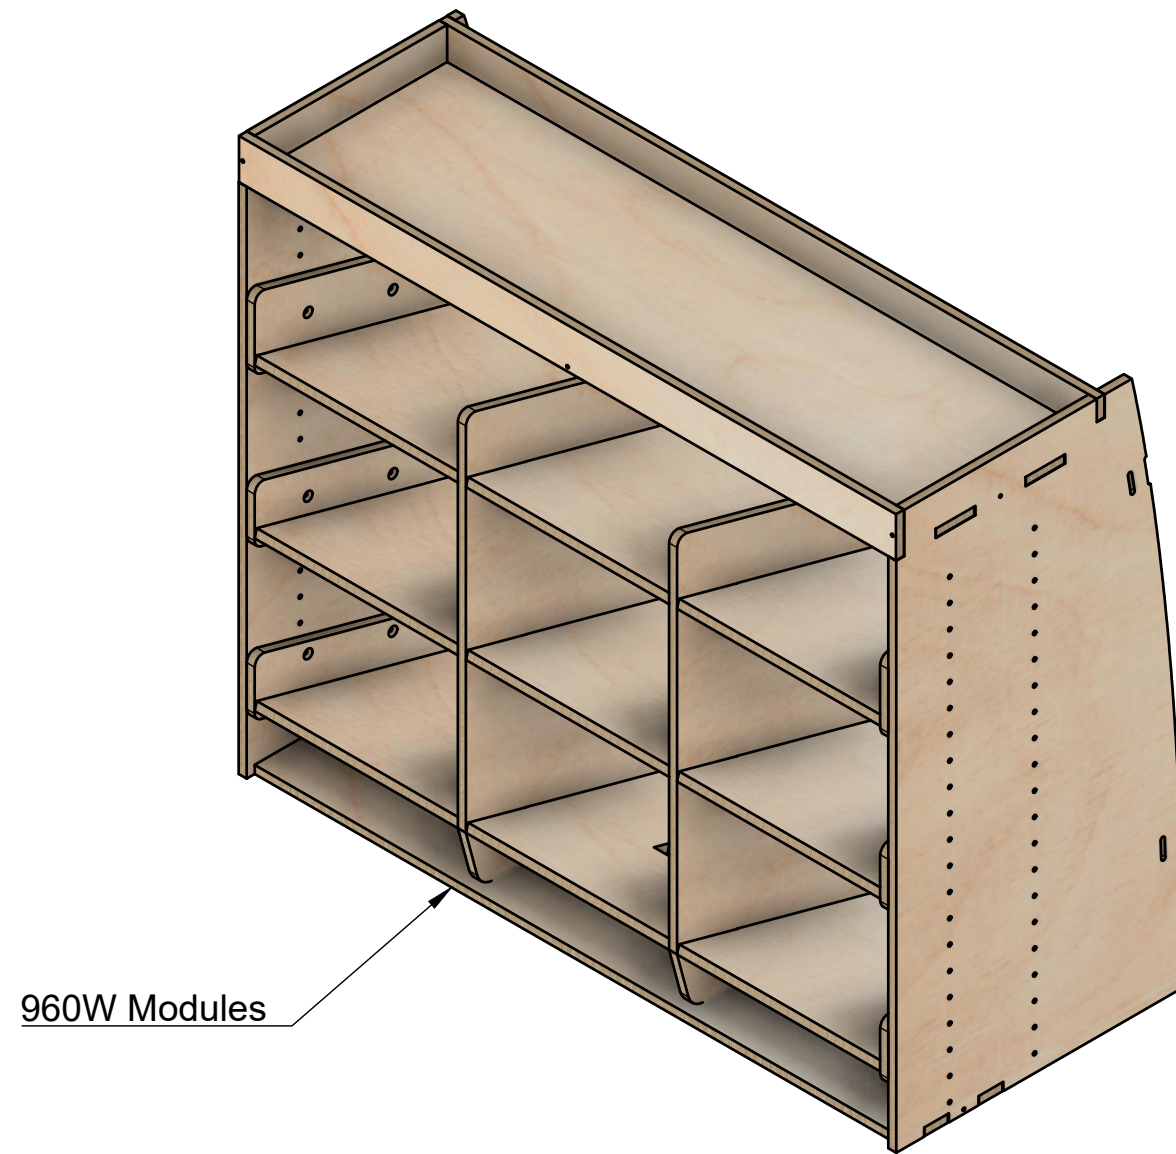

## Page 1 - Overview

All units in mm

Plywood thickness = 12mm

**YOKE VANS**

info@yoke-van-kits.co.uk

0208 132 9221

© 2023 Yoke CNC LTD