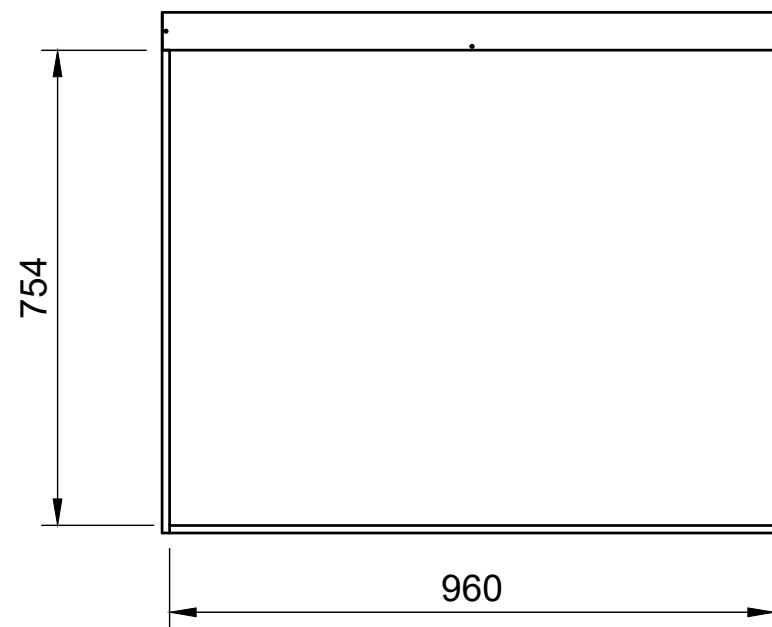

Euro Crate Rack | F374

SKU: VWT56_L1_PSL_Euro_F374

Page 3 - Internal Dimensions

All units in mm

Plywood thickness = 12mm

Notes

- All dimensions on this page are internal.

YOKE VANS
info@yoke-van-kits.co.uk
0208 132 9221

© 2023 Yoke CNC LTD