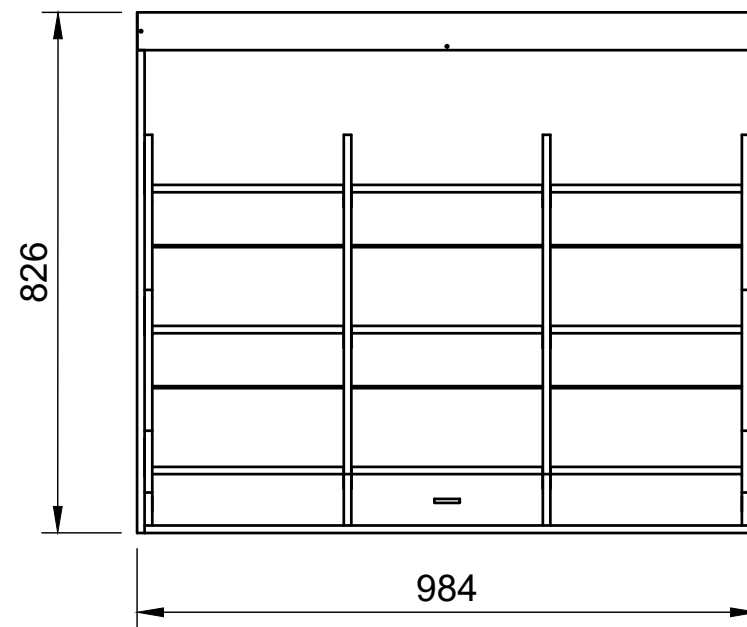

Euro Crate Rack | F374

SKU: VWT56_L1_PSL_Euro_F374

Page 2 - External Dimensions

All units in mm

Plywood thickness = 12mm

Notes

- All dimensions on this page are external.

YOKE VANS
info@yoke-van-kits.co.uk
0208 132 9221

© 2023 Yoke CNC LTD