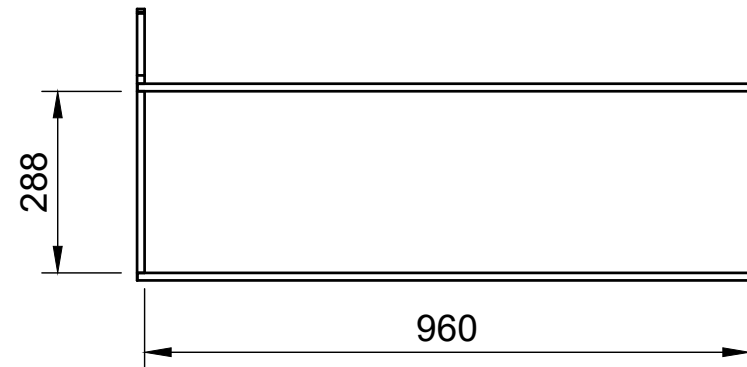

Euro Crate Rack | F374

SKU: VWT56_L1_PSL_Euro_F374

Page 3 - Internal Dimensions

All units in mm

Plywood thickness = 12mm

Notes

- All dimensions on this page are internal.

YOKE VANS
info@yoke-van-kits.co.uk
0208 132 9221

© 2023 Yoke CNC LTD