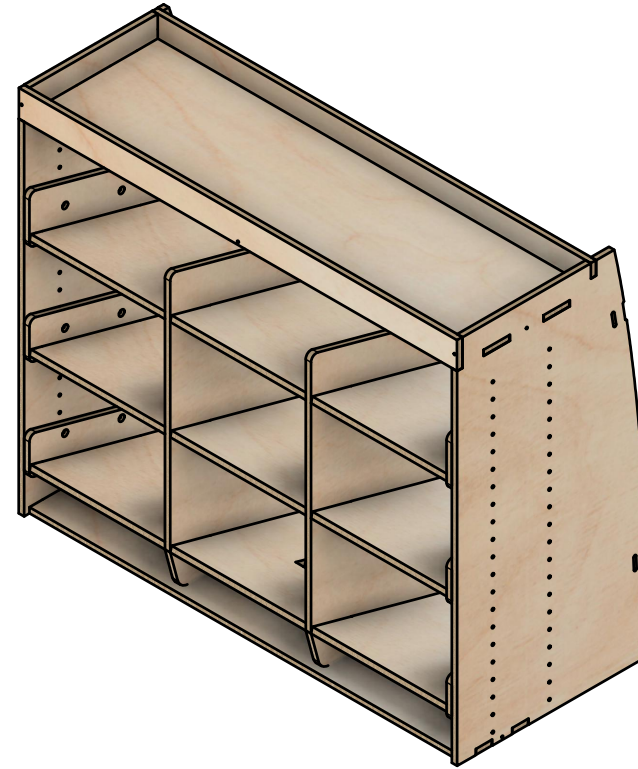

Euro Crate Rack | F374

SKU: VWT56_L1_PSL_Euro_F374

Page 2 - External Dimensions

All units in mm

Plywood thickness = 12mm

Notes

- All dimensions on this page are external.

YOKE VANS
info@yoke-van-kits.co.uk
0208 132 9221

© 2023 Yoke CNC LTD