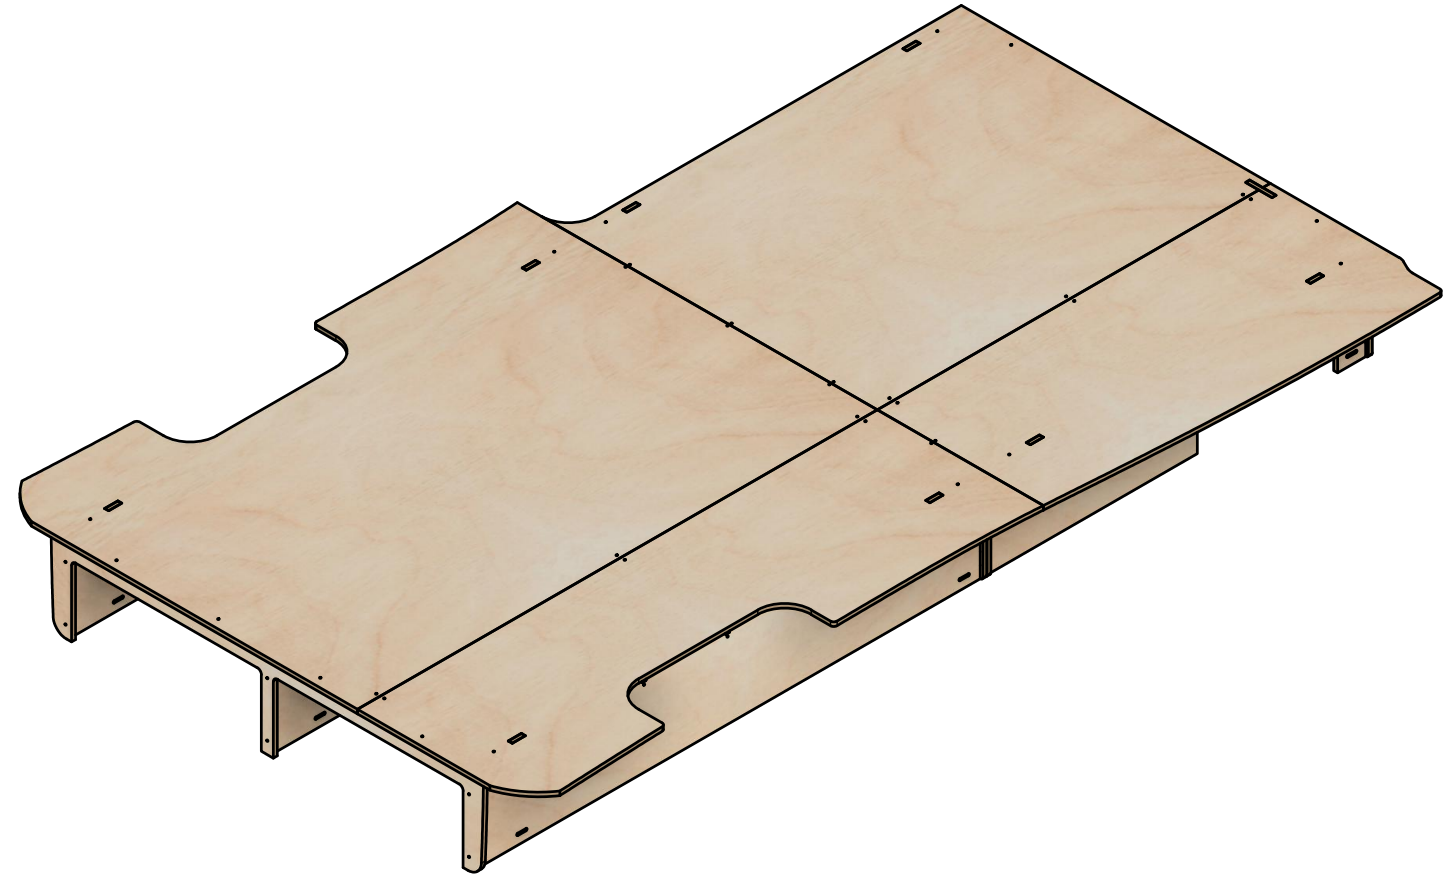

False Floor No.1B

SKU: VWT56_L2H1_FF1B

False Floor No.1B

SKU: VWT56_L2H1_FF1B

Page 2 - Floor Dimensions

All units in mm
Plywood thickness = 12mm

YOKE VANS
info@yoke-van-kits.co.uk
0208 132 9221

© 2023 Yoke CNC LTD