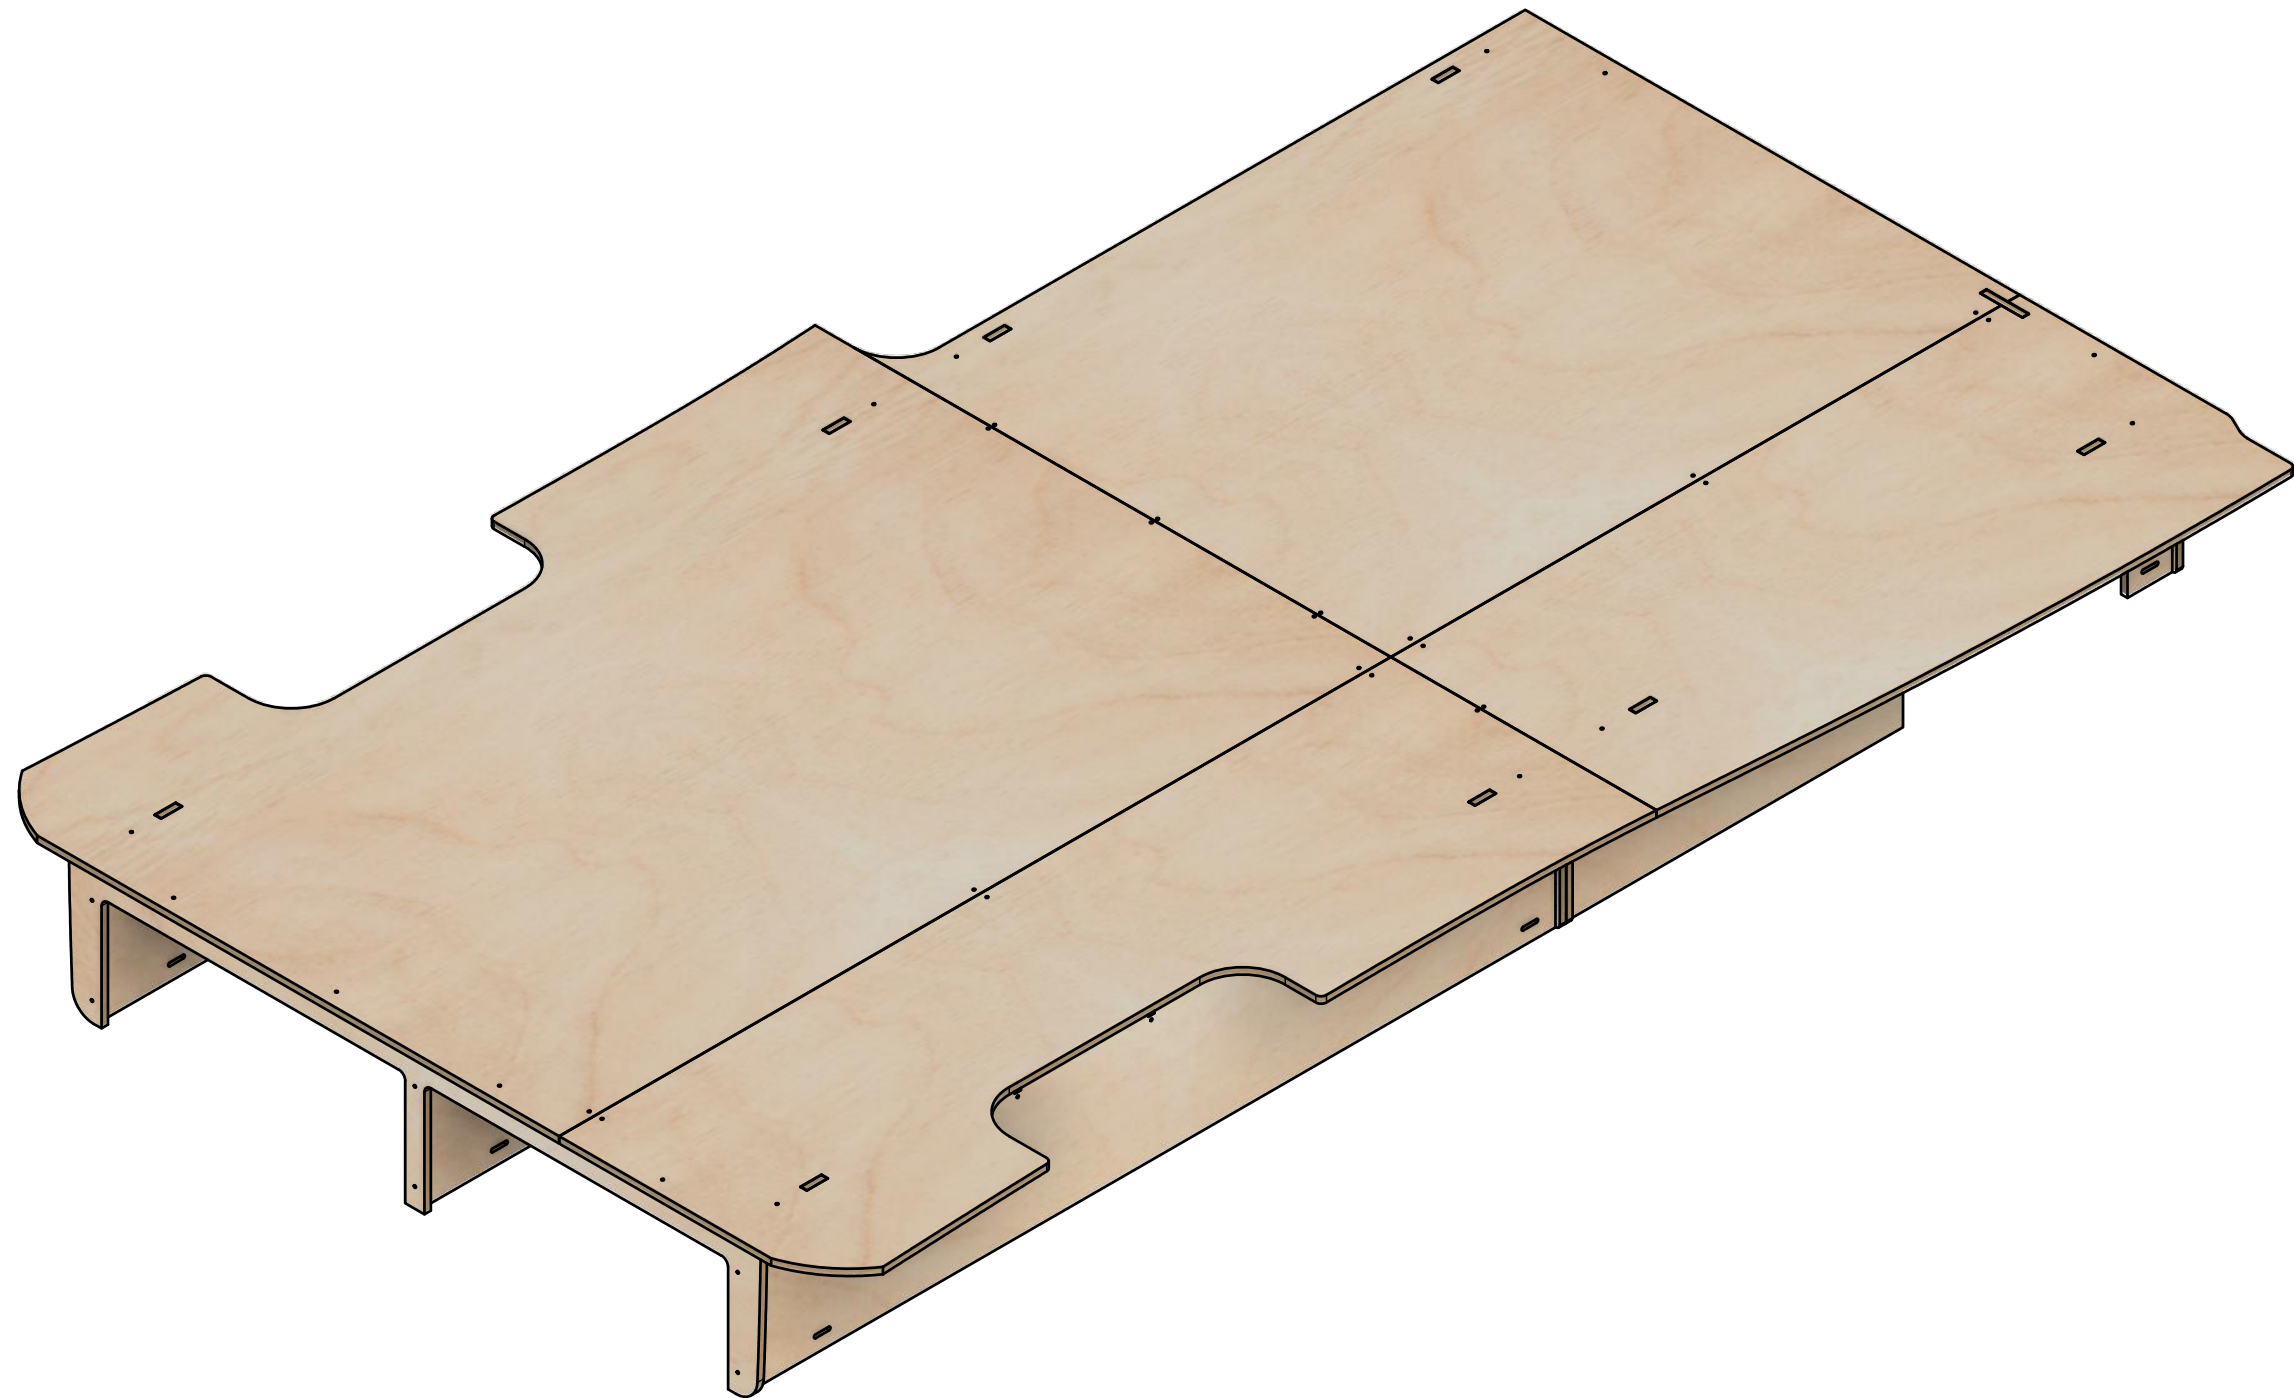

False Floor No.1B

SKU: VWT56_L2H1_FF1B

False Floor No.1B

SKU: VWT56_L2H1_FF1B

Page 2 - Floor Dimensions

All units in mm
Plywood thickness = 12mm

YOKE VANS
info@yoke-van-kits.co.uk
0208 132 9221

© 2023 Yoke CNC LTD