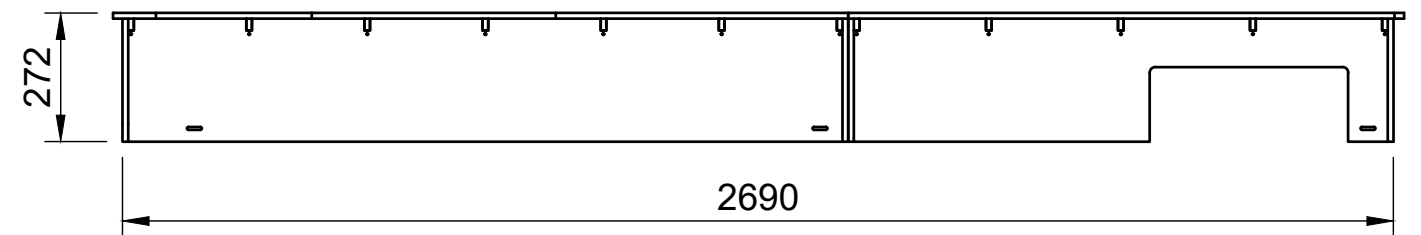

False Floor No.1B

SKU: VWT56_L2H1_FF1B

False Floor No.1B

SKU: VWT56_L2H1_FF1B

Page 2 - Floor Dimensions

All units in mm
Plywood thickness = 12mm

YOKE VANS
info@yoke-van-kits.co.uk
0208 132 9221

© 2023 Yoke CNC LTD