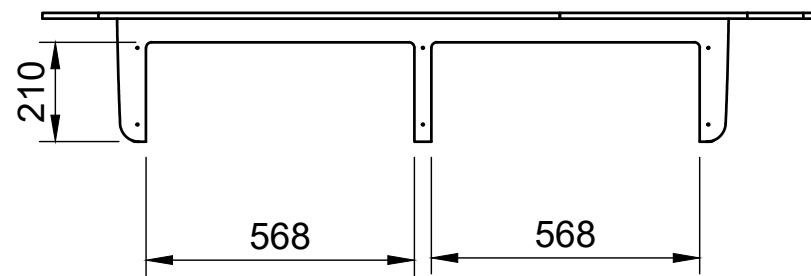

False Floor No.1B

SKU: VWT56_L2H1_FF1B

False Floor No.1B

SKU: VWT56_L2H1_FF1B

Page 2 - Floor Dimensions

All units in mm
Plywood thickness = 12mm

YOKE VANS
info@yoke-van-kits.co.uk
0208 132 9221

© 2023 Yoke CNC LTD