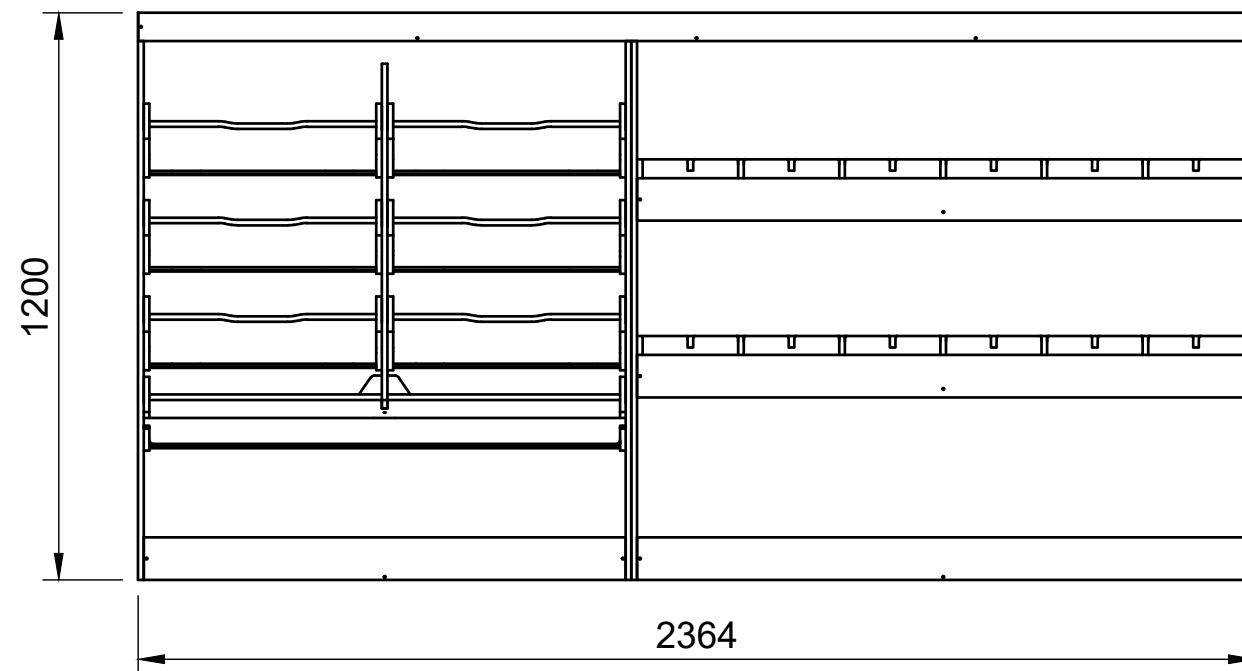

Combo No.4

SKU: VWT56_L2_C4

Page 2 - External Dimensions

All units in mm

Plywood thickness = 12mm

Notes

- All dimensions on this page are external.

YOKE VANS

info@yoke-van-kits.co.uk

0208 132 9221

© 2023 Yoke CNC LTD