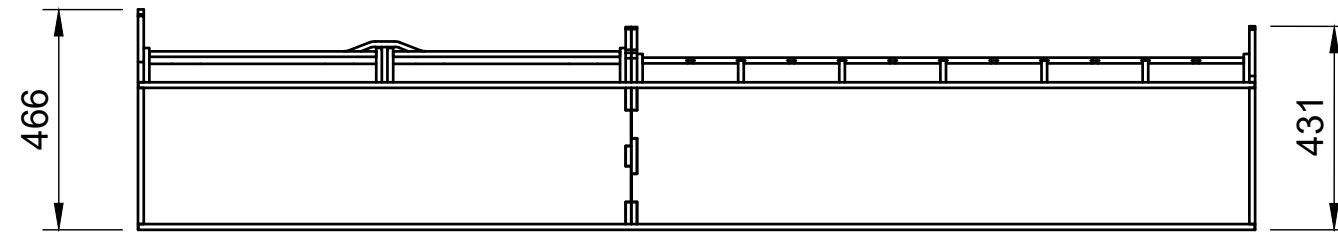

## Page 2 - External Dimensions

All units in mm

Plywood thickness = 12mm