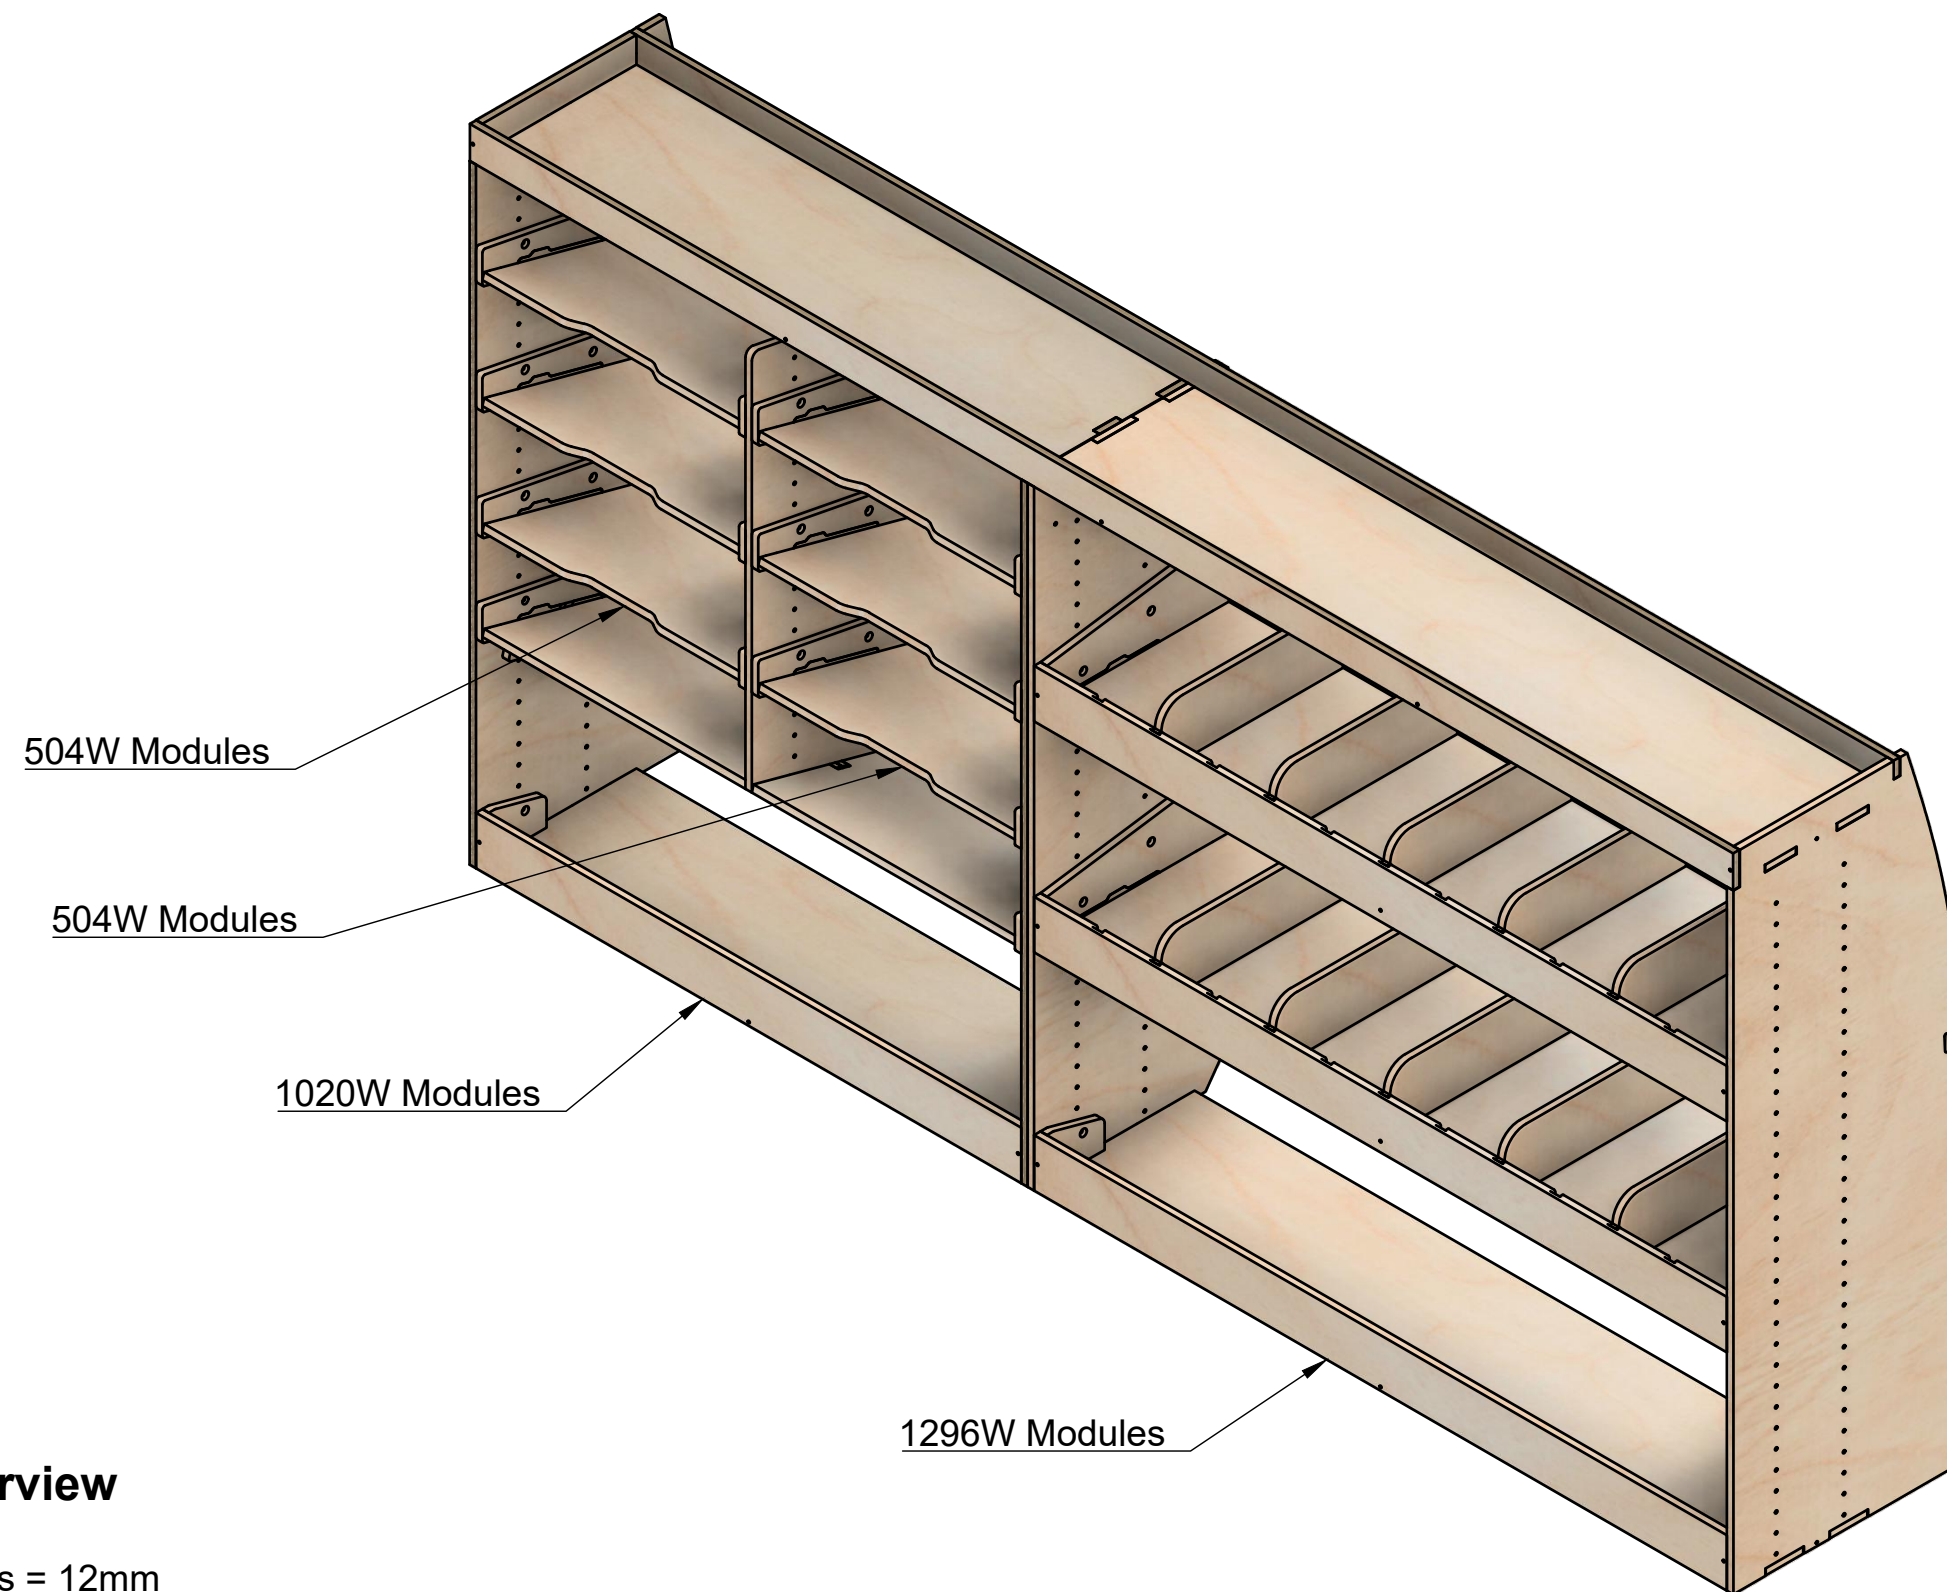

# Combo No.4 - Open Underside

SKU: VWT56\_L2\_C4\_OU