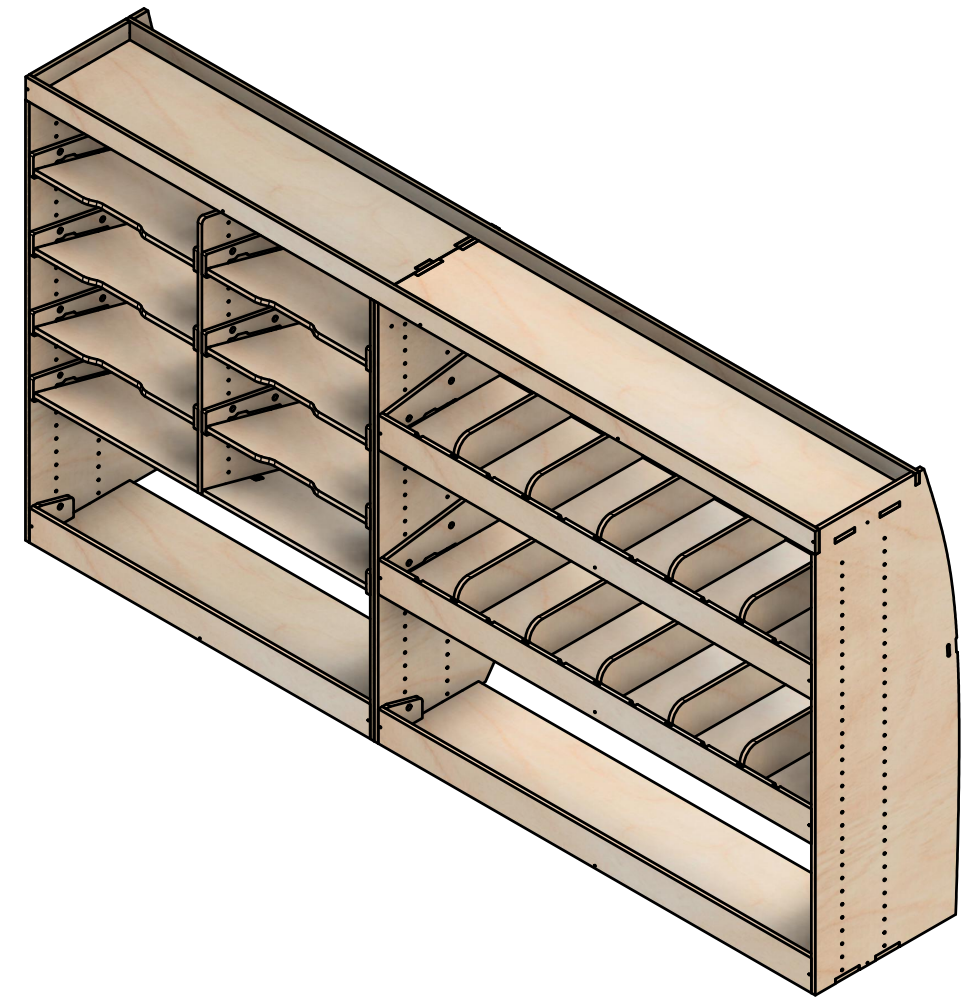

Combo No.4

SKU: VWT56_L2_C4

Page 2 - External Dimensions

All units in mm

Plywood thickness = 12mm

Notes

- All dimensions on this page are external.

YOKE VANS

info@yoke-van-kits.co.uk

0208 132 9221

© 2023 Yoke CNC LTD