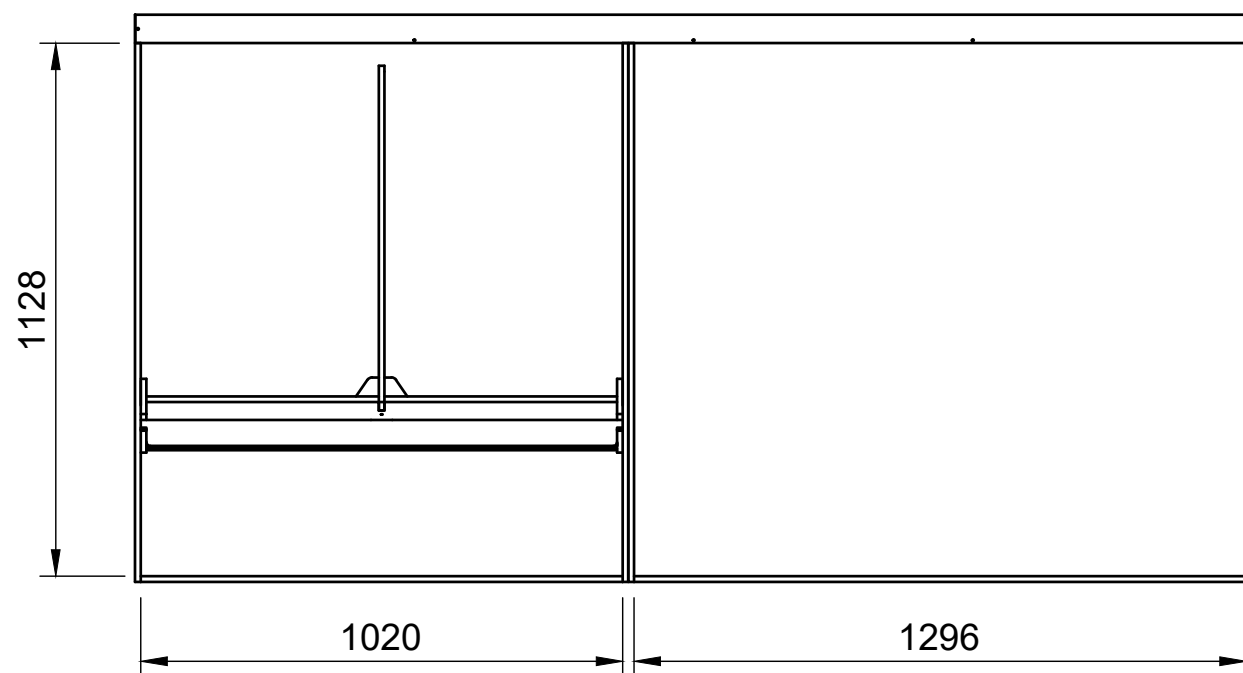

Combo No.4

SKU: VWT56_L2_C4

Page 3 - Internal Dimensions

All units in mm

Plywood thickness = 12mm

Notes

- All dimensions on this page are internal.

YOKE VANS
info@yoke-van-kits.co.uk
0208 132 9221

© 2023 Yoke CNC LTD