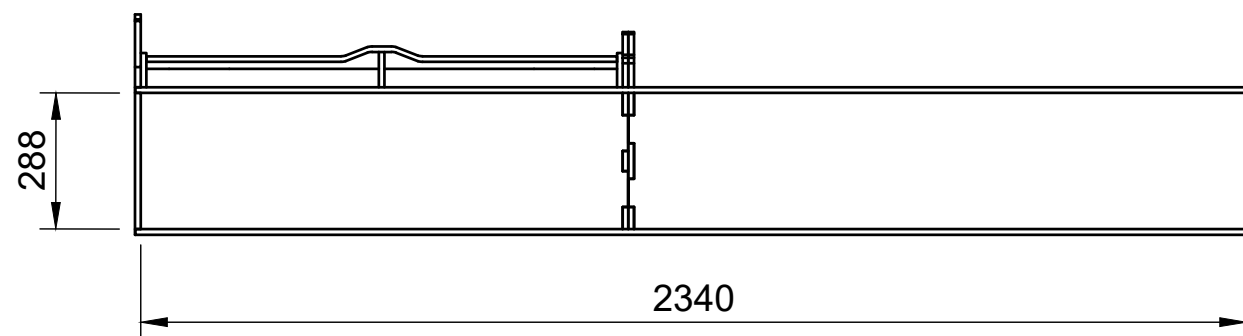

Combo No.4

SKU: VWT56_L2_C4

Page 3 - Internal Dimensions

All units in mm

Plywood thickness = 12mm

Notes

- All dimensions on this page are internal.

YOKE VANS
info@yoke-van-kits.co.uk
0208 132 9221

© 2023 Yoke CNC LTD