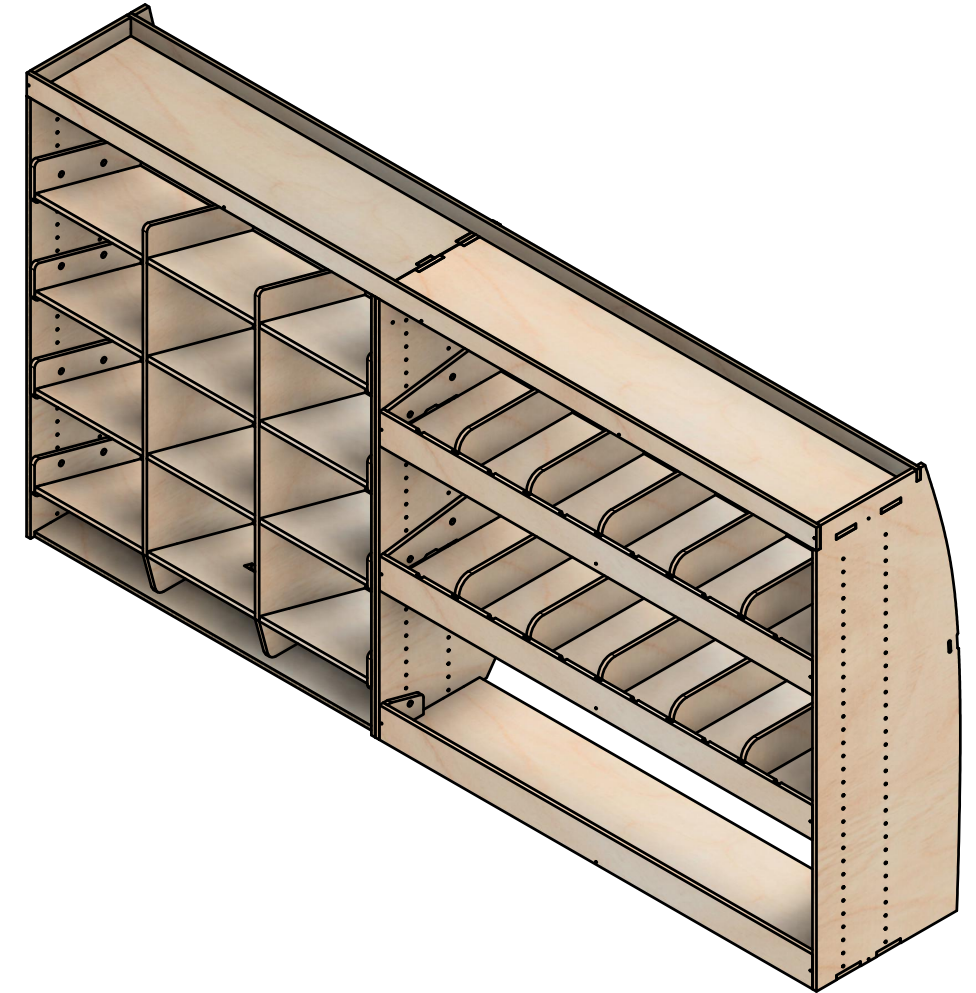

Combo No.7

SKU: VWT56_L2_C7

Page 1 - Overview

All units in mm

Plywood thickness = 12mm

Combo No.7

SKU: VWT56_L2_C7

Page 2 - External Dimensions

All units in mm

Plywood thickness = 12mm

Notes

- All dimensions on this page are external.

YOKE VANS

info@yoke-van-kits.co.uk

0208 132 9221

© 2023 Yoke CNC LTD

Combo No.7

SKU: VWT56_L2_C7

Page 3 - Internal Dimensions

All units in mm

Plywood thickness = 12mm

Notes

- All dimensions on this page are internal.

YOKE VANS
info@yoke-van-kits.co.uk
0208 132 9221