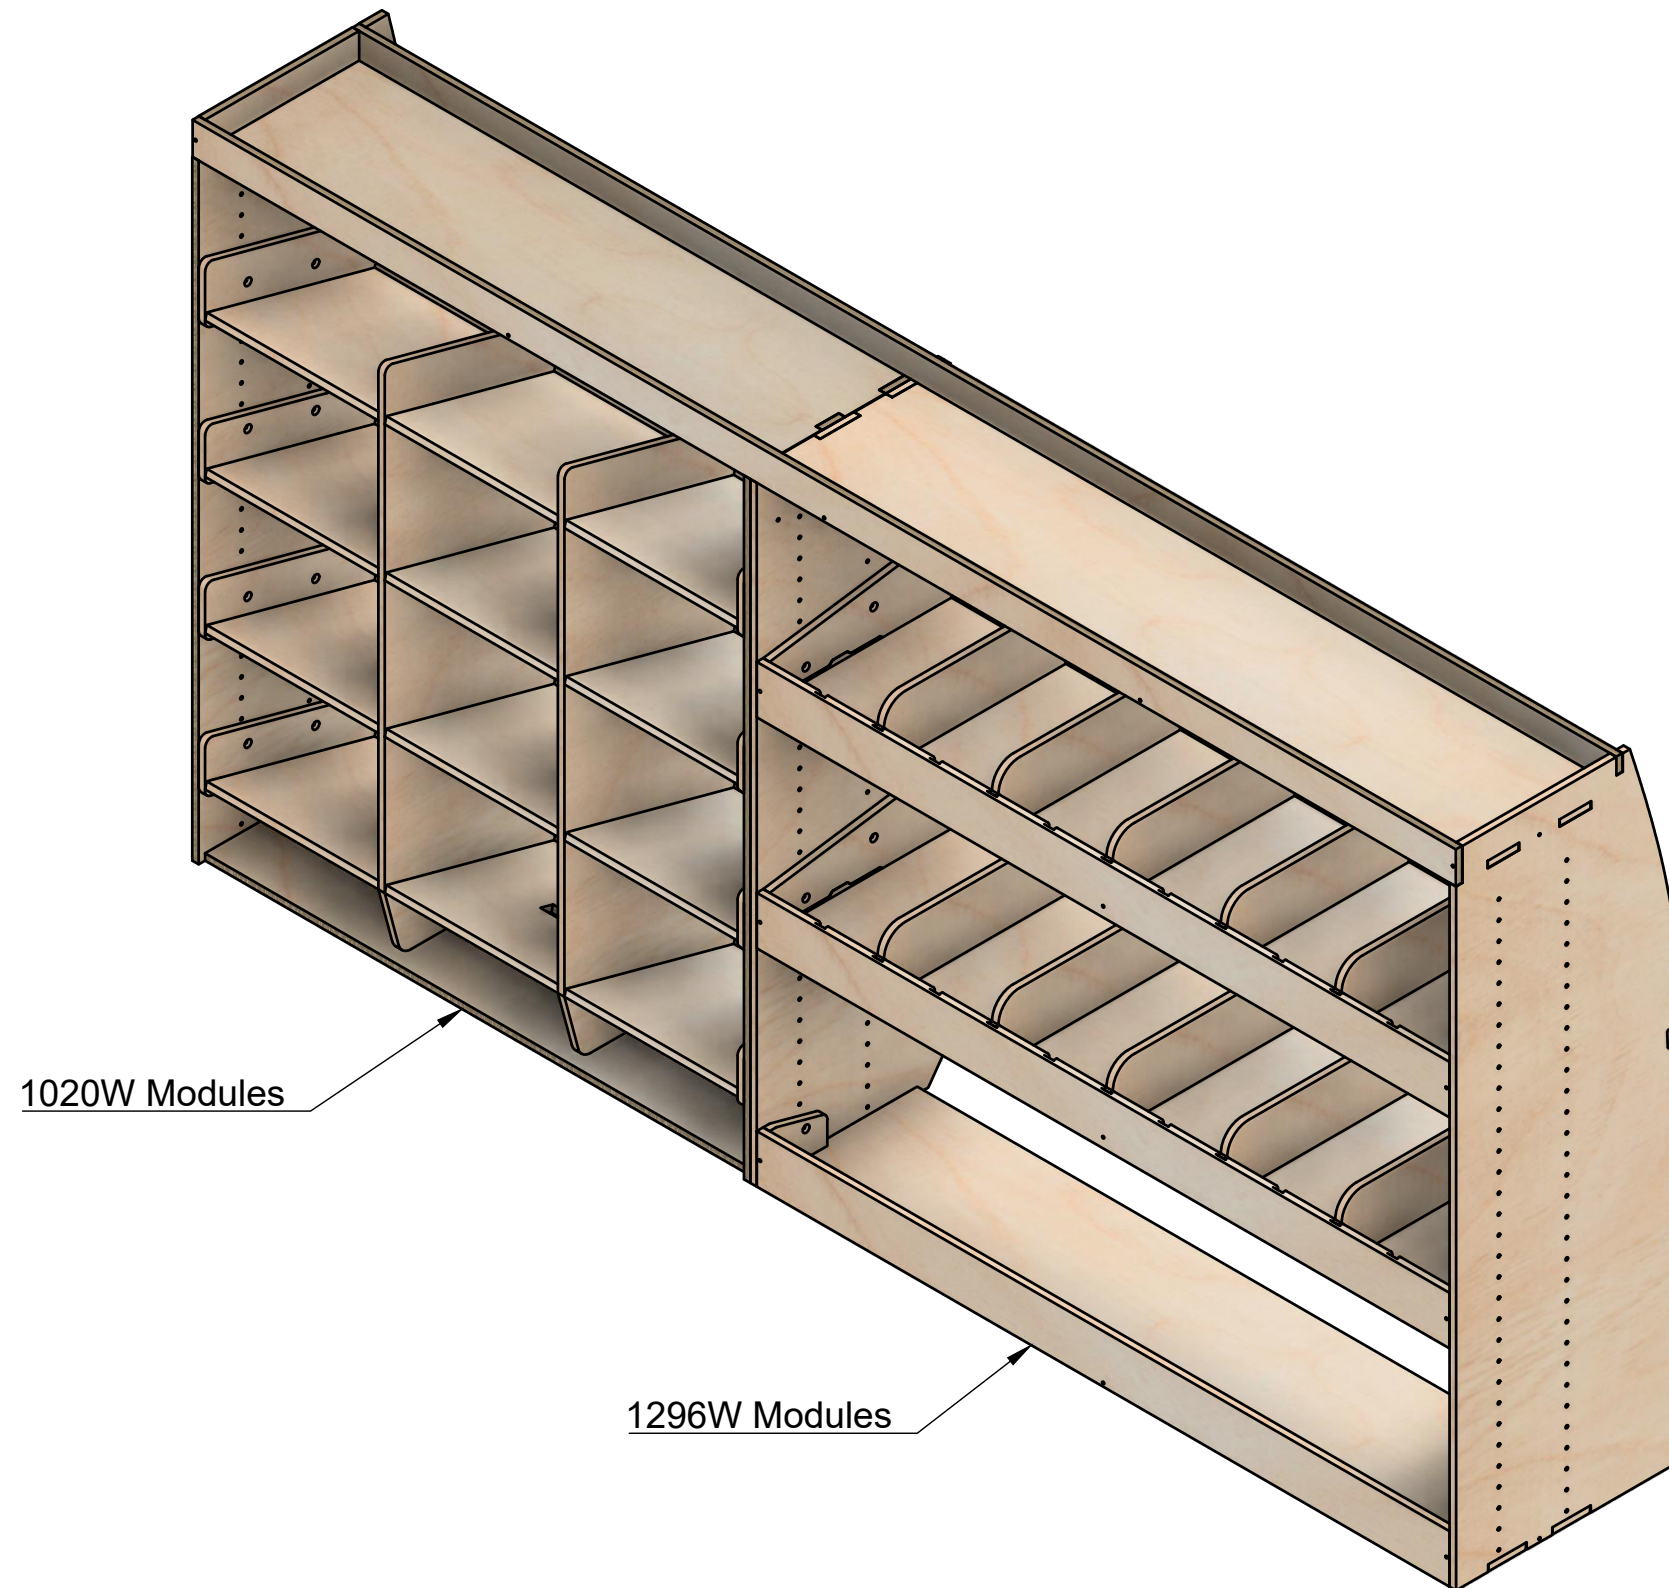

Combo No.7

SKU: VWT56_L2_C7

Page 1 - Overview

All units in mm

Plywood thickness = 12mm

Combo No.7

SKU: VWT56_L2_C7

Page 2 - External Dimensions

All units in mm

Plywood thickness = 12mm

Notes

- All dimensions on this page are external.

YOKE VANS

info@yoke-van-kits.co.uk

0208 132 9221

© 2023 Yoke CNC LTD

Combo No.7

SKU: VWT56_L2_C7

Page 3 - Internal Dimensions

All units in mm

Plywood thickness = 12mm

Notes

- All dimensions on this page are internal.

YOKE VANS
info@yoke-van-kits.co.uk
0208 132 9221