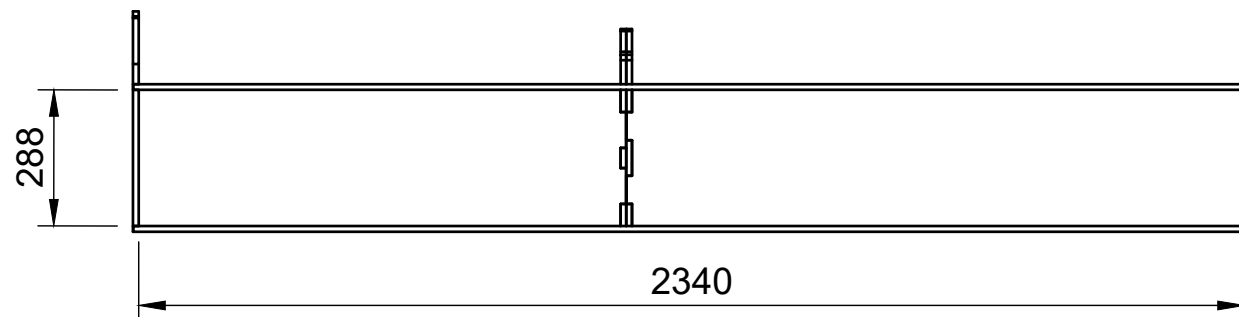

All units in mm

Plywood thickness = 12mm

Notes

- All dimensions on this page are external.

YOKE VANS

info@yoke-van-kits.co.uk

0208 132 9221

© 2023 Yoke CNC LTD

Combo No.7

SKU: VWT56_L2_C7

Page 3 - Internal Dimensions

All units in mm

Plywood thickness = 12mm

Notes

- All dimensions on this page are internal.

YOKE VANS
info@yoke-van-kits.co.uk
0208 132 9221