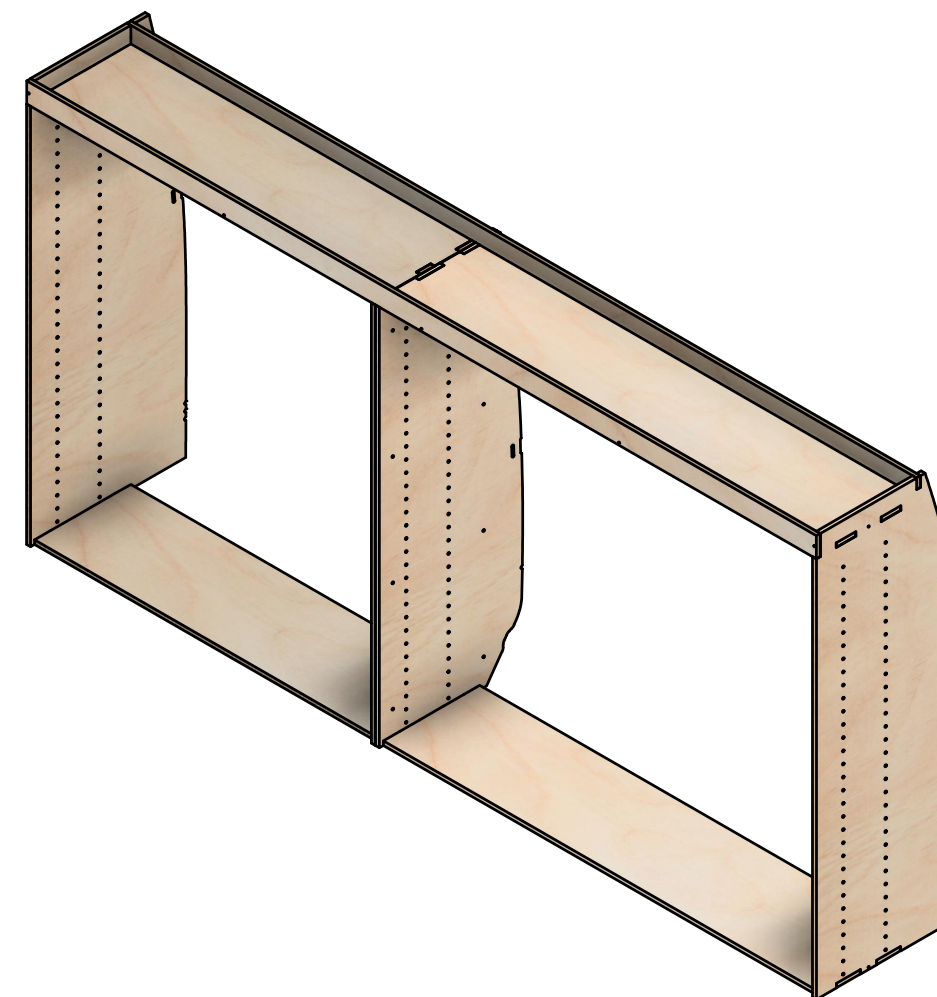

All units in mm

Plywood thickness = 12mm

Notes

- All dimensions on this page are external.

YOKE VANS

info@yoke-van-kits.co.uk

0208 132 9221

© 2023 Yoke CNC LTD

Combo No.7

SKU: VWT56_L2_C7

Page 3 - Internal Dimensions

All units in mm

Plywood thickness = 12mm

Notes

- All dimensions on this page are internal.

YOKE VANS
info@yoke-van-kits.co.uk
0208 132 9221