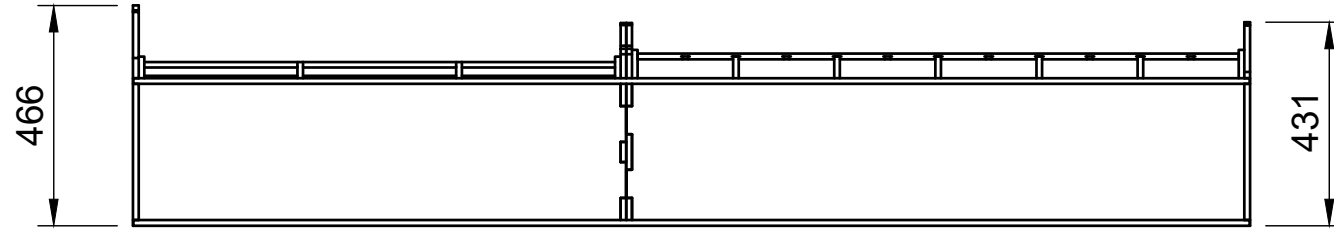

Combo No.7

SKU: VWT56_L2_C7

Page 1 - Overview

All units in mm

Plywood thickness = 12mm

Combo No.7

SKU: VWT56_L2_C7

Page 2 - External Dimensions

All units in mm

Plywood thickness = 12mm

Notes

- All dimensions on this page are external.

YOKE VANS

info@yoke-van-kits.co.uk

0208 132 9221

© 2023 Yoke CNC LTD

Combo No.7

SKU: VWT56_L2_C7

Page 3 - Internal Dimensions

All units in mm

Plywood thickness = 12mm

Notes

- All dimensions on this page are internal.

YOKE VANS
info@yoke-van-kits.co.uk
0208 132 9221