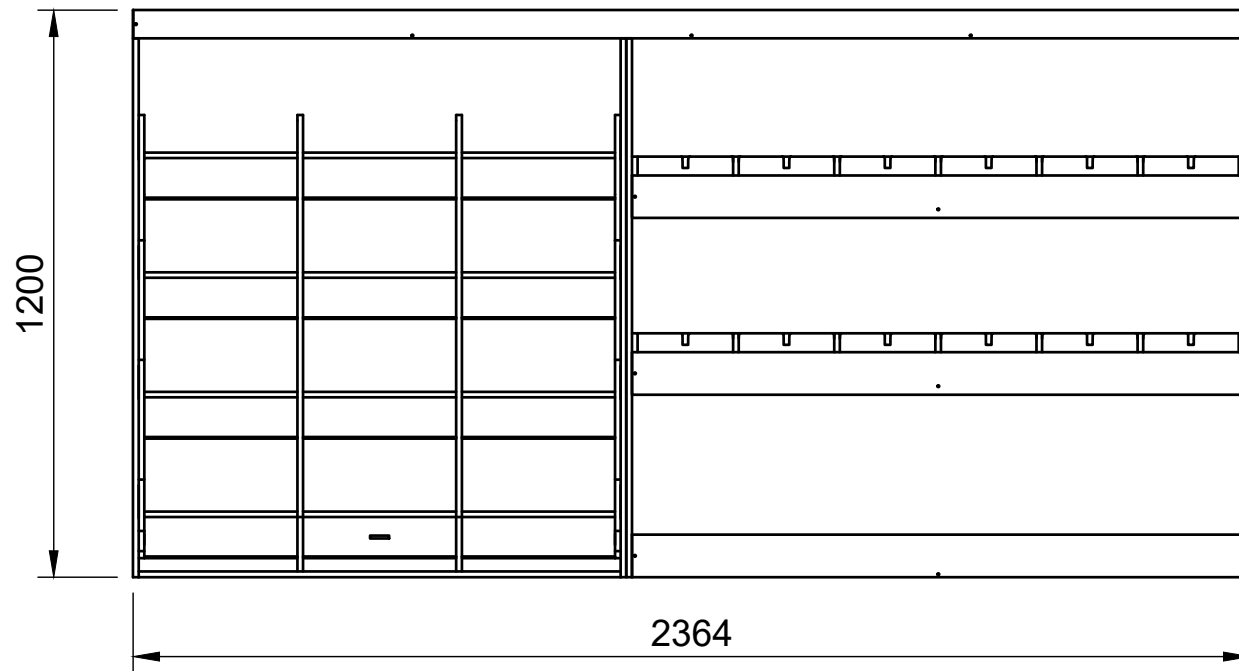

Combo No.7

SKU: VWT56_L2_C7

Page 1 - Overview

All units in mm

Plywood thickness = 12mm

Combo No.7

SKU: VWT56_L2_C7

Page 2 - External Dimensions

All units in mm

Plywood thickness = 12mm

Notes

- All dimensions on this page are external.

YOKE VANS

info@yoke-van-kits.co.uk

0208 132 9221

© 2023 Yoke CNC LTD

Combo No.7

SKU: VWT56_L2_C7

Page 3 - Internal Dimensions

All units in mm

Plywood thickness = 12mm

Notes

- All dimensions on this page are internal.

YOKE VANS
info@yoke-van-kits.co.uk
0208 132 9221