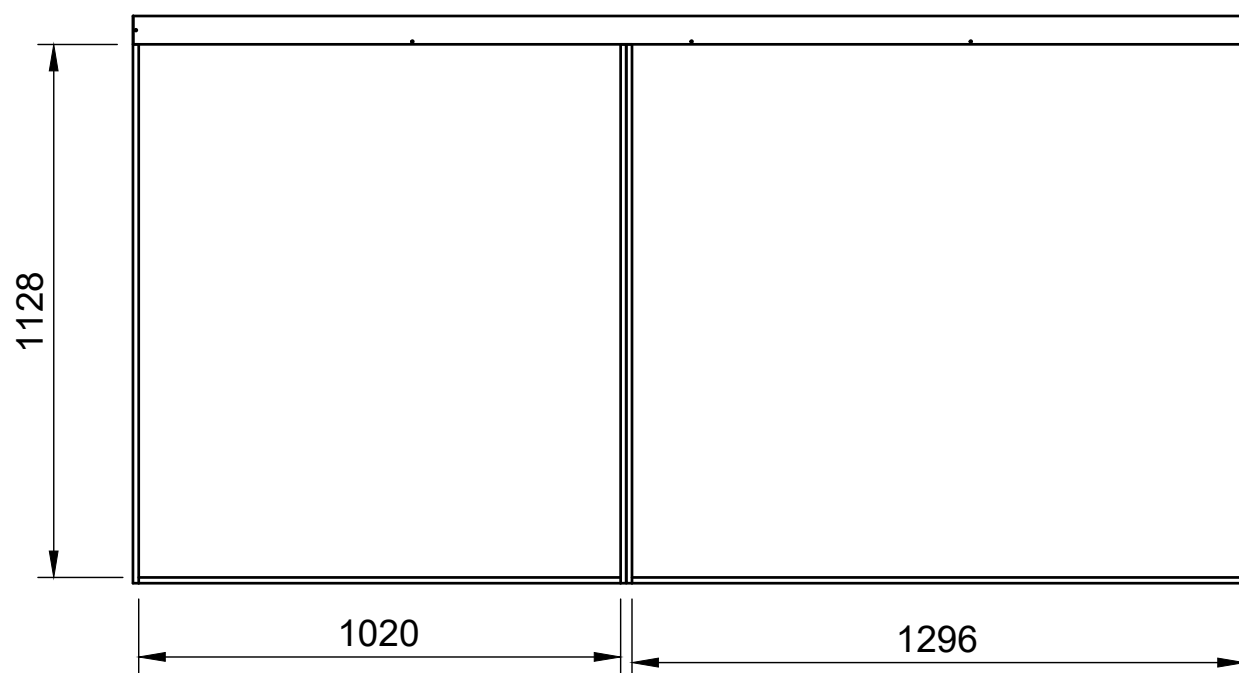

All units in mm

Plywood thickness = 12mm

Notes

- All dimensions on this page are external.

YOKE VANS

info@yoke-van-kits.co.uk

0208 132 9221

© 2023 Yoke CNC LTD

Combo No.7

SKU: VWT56_L2_C7

Page 3 - Internal Dimensions

All units in mm

Plywood thickness = 12mm

Notes

- All dimensions on this page are internal.

YOKE VANS
info@yoke-van-kits.co.uk
0208 132 9221