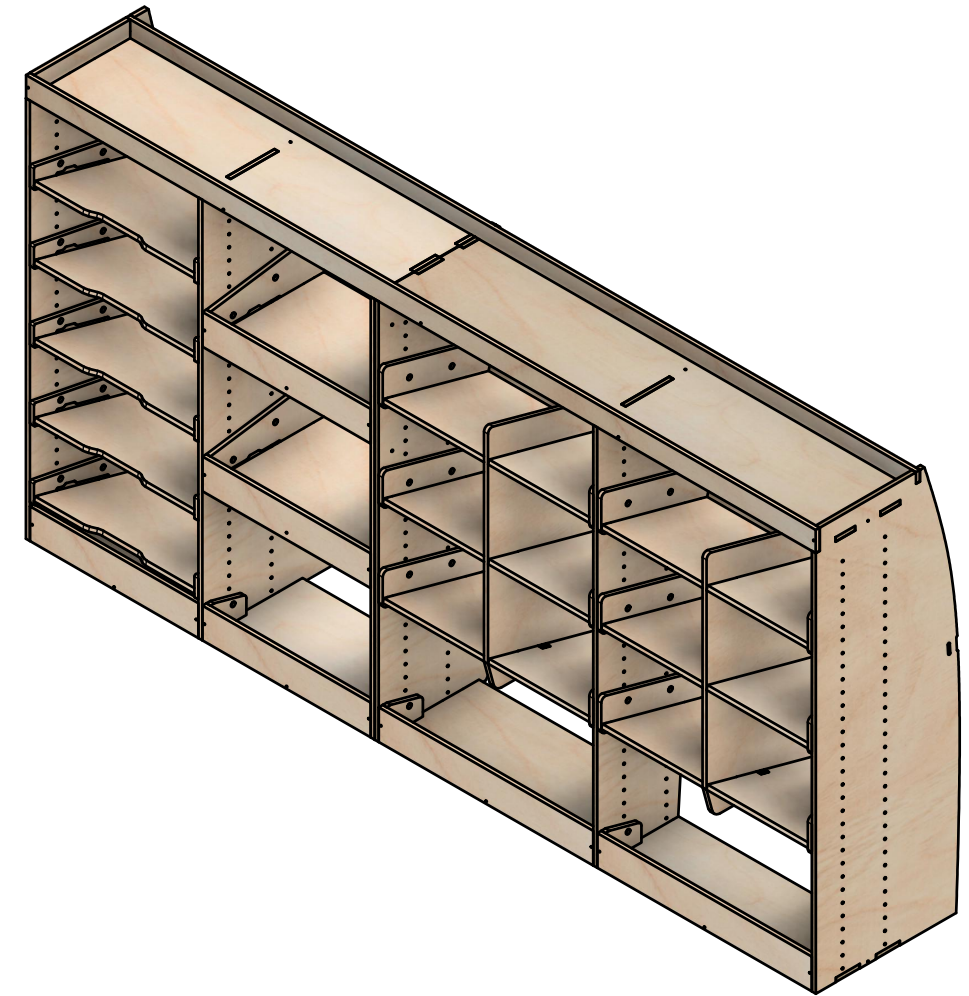

Combo No.9

SKU: VWT56_L2_C9

Page 2 - External Dimensions

All units in mm

Plywood thickness = 12mm

Notes

- All dimensions on this page are external.

YOKE VANS

info@yoke-van-kits.co.uk

0208 132 9221

© 2023 Yoke CNC LTD