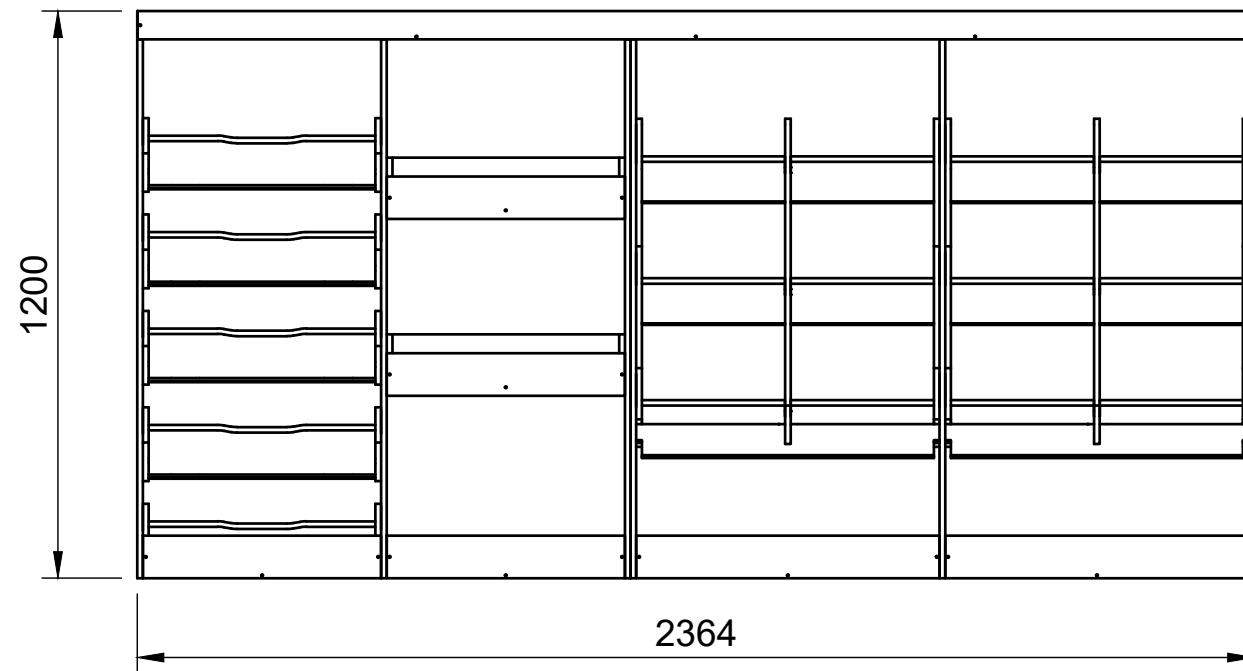

Combo No.9

SKU: VWT56_L2_C9

Page 2 - External Dimensions

All units in mm

Plywood thickness = 12mm

Notes

- All dimensions on this page are external.

YOKE VANS

info@yoke-van-kits.co.uk

0208 132 9221

© 2023 Yoke CNC LTD