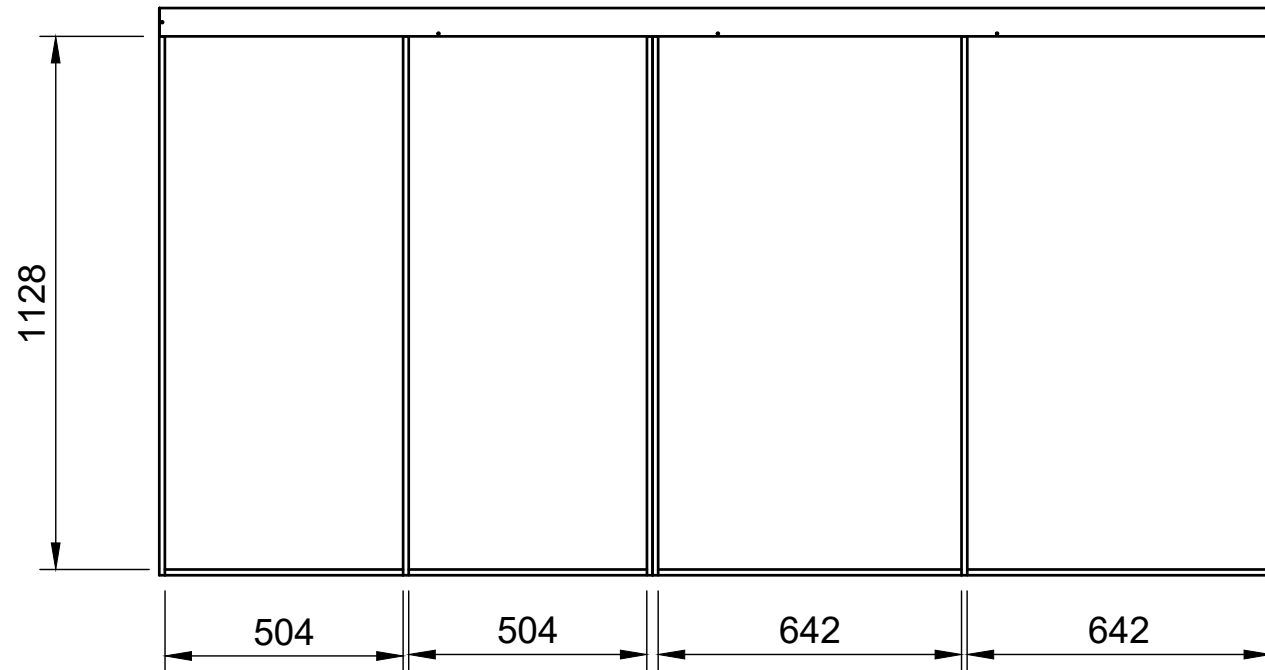

Combo No.9

SKU: VWT56_L2_C9

Page 3 - Internal Dimensions

All units in mm

Plywood thickness = 12mm

Notes

- All dimensions on this page are internal.

YOKE VANS
info@yoke-van-kits.co.uk
0208 132 9221

© 2023 Yoke CNC LTD