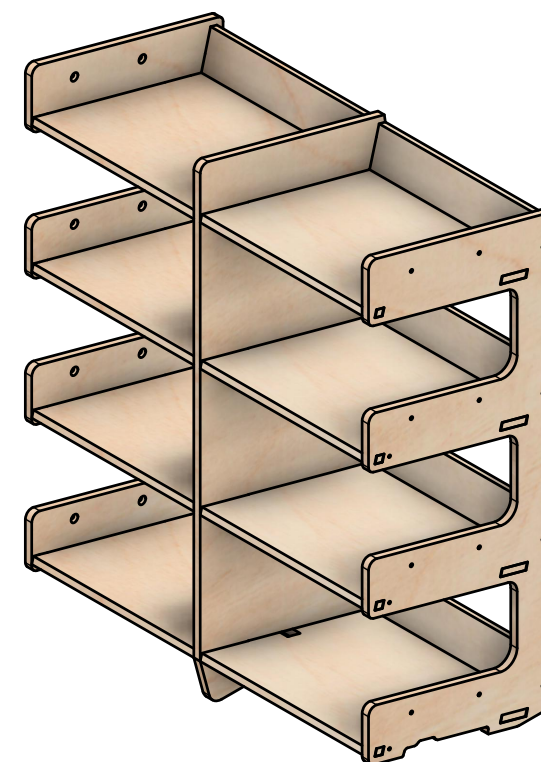

Please read notes below.

642W | 8 x 170mm Euro Crate Module

SKU: 8EO170_S03_NO.2

8 bays for 400x300x170mm euro crates

Page 1 - Overview

All units in mm

Plywood thickness = 12mm

YOKE VANS
info@yoke-van-kits.co.uk
0208 132 9221

© 2023 Yoke CNC LTD

Please read notes below.

642W | 8 x 170mm Euro Crate Module

SKU: 8EO170_S03_NO.2

Page 2 - Dimensions

All units in mm

Plywood thickness = 12mm

YOKE VANS
info@yoke-van-kits.co.uk
0208 132 9221