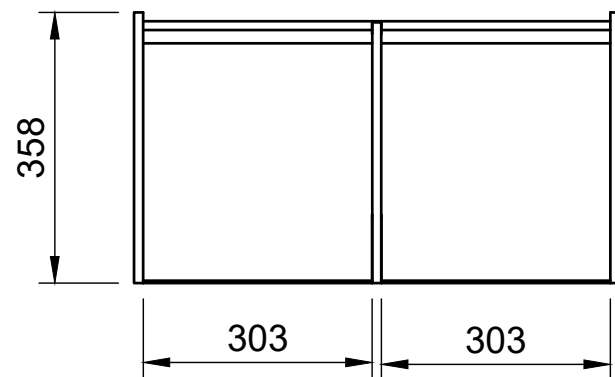

Please read notes below.

642W | 8 x 170mm Euro Crate Module

SKU: 8EO170_S03_NO.2

8 bays for 400x300x170mm euro crates

Page 1 - Overview

All units in mm

Plywood thickness = 12mm

YOKE VANS
info@yoke-van-kits.co.uk
0208 132 9221

© 2023 Yoke CNC LTD

Please read notes below.

642W | 8 x 170mm Euro Crate Module

SKU: 8EO170_S03_NO.2

Page 2 - Dimensions

All units in mm

Plywood thickness = 12mm

YOKE VANS
info@yoke-van-kits.co.uk
0208 132 9221