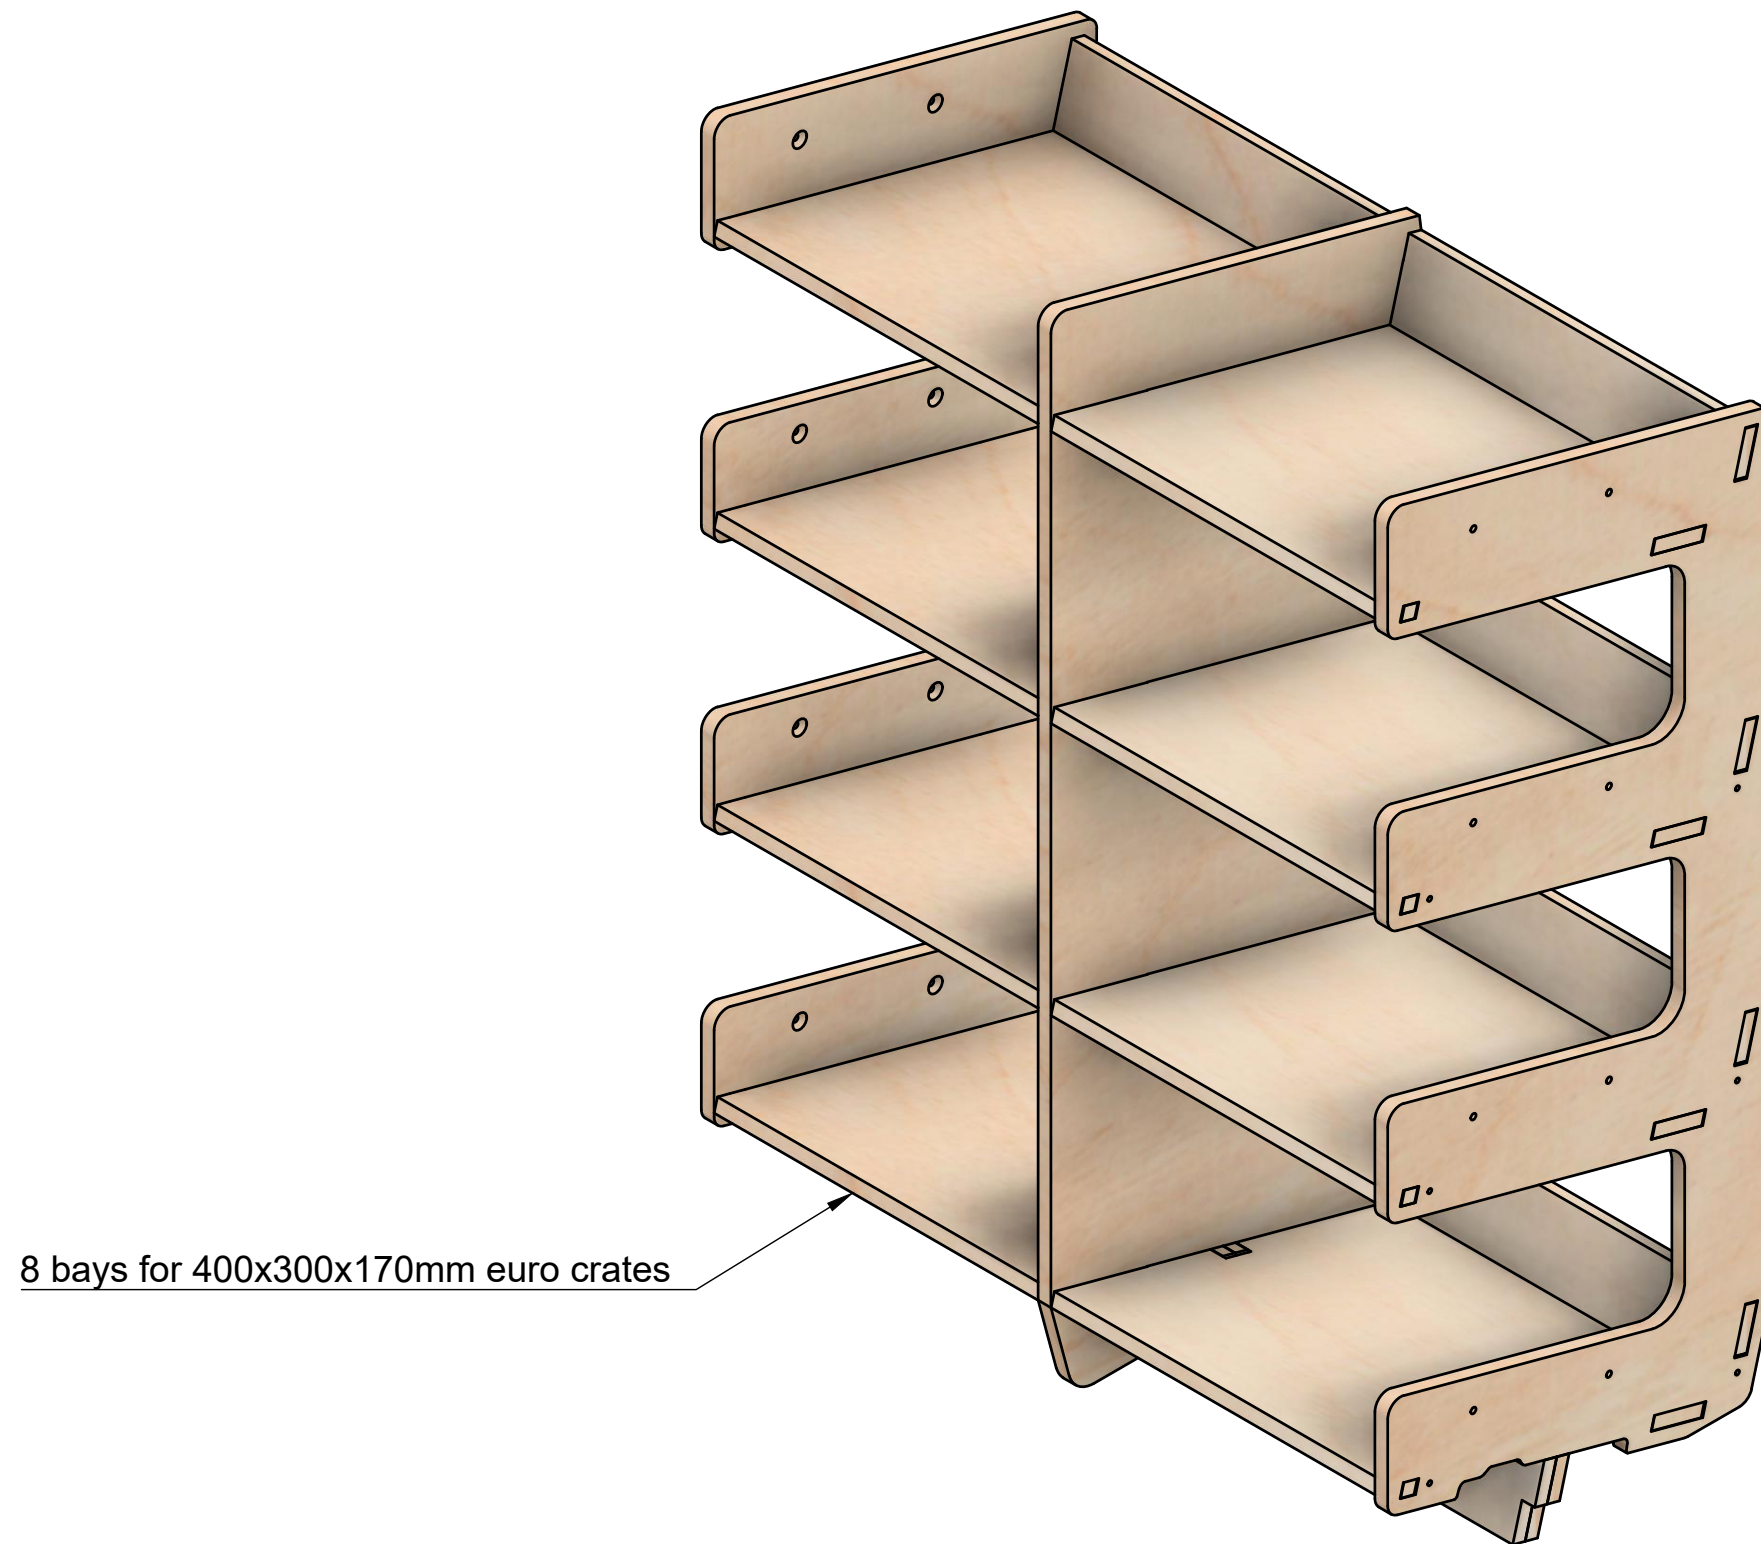

Please read notes below.

642W | 8 x 170mm Euro Crate Module

SKU: 8EO170_S03_NO.2

8 bays for 400x300x170mm euro crates

Page 1 - Overview

All units in mm

Plywood thickness = 12mm

YOKE VANS
info@yoke-van-kits.co.uk
0208 132 9221

© 2023 Yoke CNC LTD

Please read notes below.

642W | 8 x 170mm Euro Crate Module

SKU: 8EO170_S03_NO.2

Page 2 - Dimensions

All units in mm

Plywood thickness = 12mm

YOKE VANS
info@yoke-van-kits.co.uk
0208 132 9221