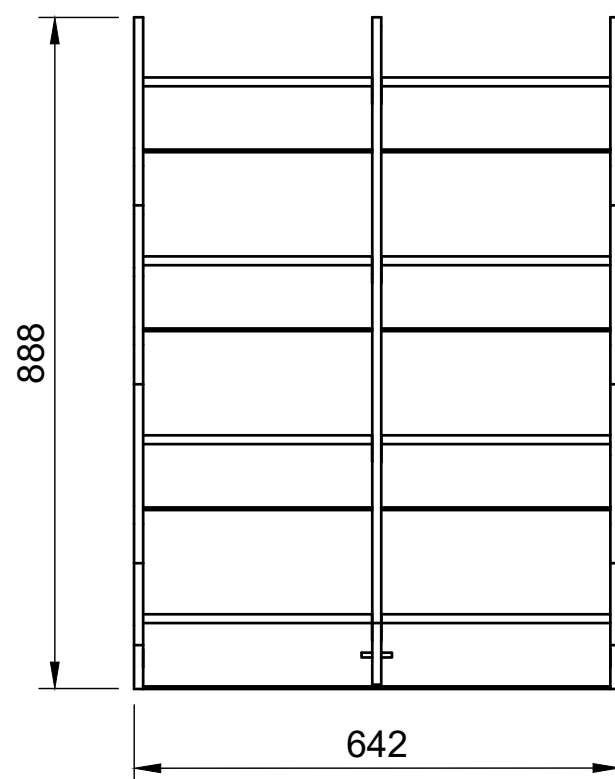

Please read notes below.

642W | 8 x 170mm Euro Crate Module

SKU: 8EO170_S03_NO.2

8 bays for 400x300x170mm euro crates

Page 1 - Overview

All units in mm

Plywood thickness = 12mm

YOKE VANS
info@yoke-van-kits.co.uk
0208 132 9221

© 2023 Yoke CNC LTD

Please read notes below.

642W | 8 x 170mm Euro Crate Module

SKU: 8EO170_S03_NO.2

Page 2 - Dimensions

All units in mm

Plywood thickness = 12mm

YOKE VANS
info@yoke-van-kits.co.uk
0208 132 9221